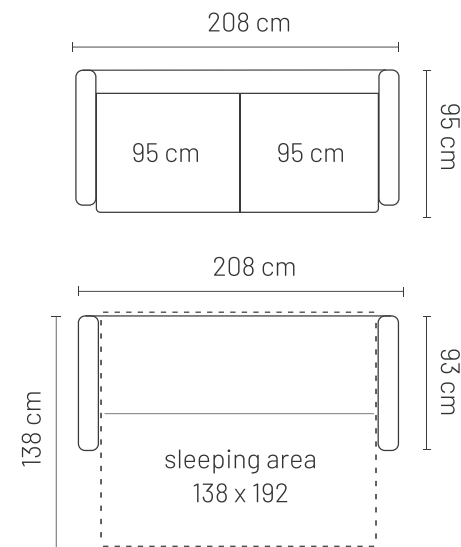

## MEASUREMENTS

## ADDITIONAL INFORMATION

Height: 86 cm  
Depth: 95 cm  
Sitting height: 43 cm  
Sitting depth: 55 cm  
Armrest height: 62 cm  
Armrest width: 8 cm

## LEGS

WOODEN

L18  
6x6 cm  
h = 10 cm

## LEG COLORS

WOODEN

- 03 Dark brown
- 08 Oak Stain
- 05 Oiled Oak extra price

PLYWOOD BOX - 186x61x13 cm  
divided into two parts  
(each 61x92 cm)

Riia 142, Tartu 50411 Estonia | Office: +372 641 2412  
Sales: +358 4004 30292 (FIN) +372 512 6036 (EST)  
bellfire@bellfire.ee | bellfire@elisamet.fi | tilaukset@bellfire.ee