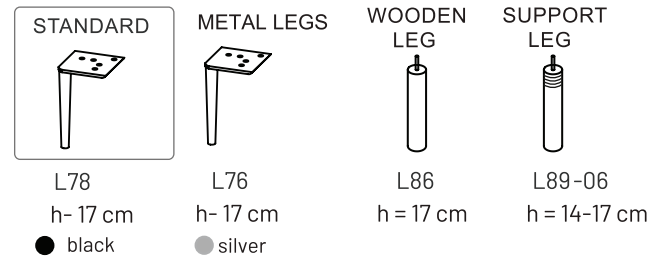

MODULES

LEGS

ADDITIONAL INFORMATION

HEIGHT 83 cm
SITTING HEIGHT 44 cm
SITTING DEPTH 65/135 cm
DEC. PILLOWS 0 pcs.

CAN BE FINISHED WITH SOFTCARE TEXTILE PROTECTION
MEASUREMENTS TOLERANCE +/- 3 cm

Corner unit available in