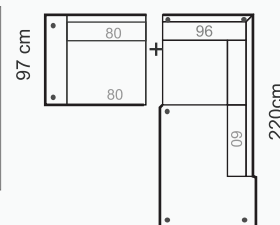

MODULES

LEGS

ADDITIONAL INFORMATION

HEIGHT 83 cm
SITTING HEIGHT 44 cm
SITTING DEPTH 65/135 cm
DEC. PILLOWS 0 pcs.

CAN BE FINISHED WITH SOFTCARE TEXTILE PROTECTION
MEASUREMENTS TOLERANCE +/- 3 cm

Corner unit available in