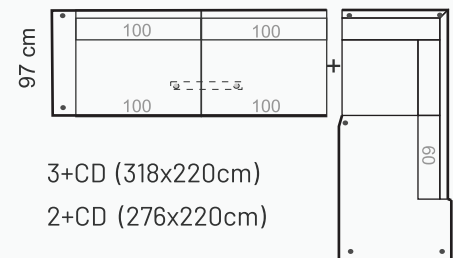

MODULES

LEGS

ADDITIONAL INFORMATION

HEIGHT 83 cm
SITTING HEIGHT 44 cm
SITTING DEPTH 65/135 cm
DEC. PILLOWS 0 pcs.

CAN BE FINISHED WITH SOFTCARE TEXTILE PROTECTION
MEASUREMENTS TOLERANCE +/- 3 cm

Corner unit available in