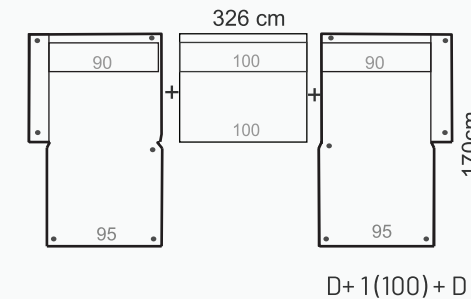

MODULES

LEGS

ADDITIONAL INFORMATION

HEIGHT 83 cm
SITTING HEIGHT 44 cm
SITTING DEPTH 65/135 cm
DEC. PILLOWS 0 pcs.

CAN BE FINISHED WITH SOFTCARE TEXTILE PROTECTION
MEASUREMENTS TOLERANCE +/- 3 cm

Corner unit available in