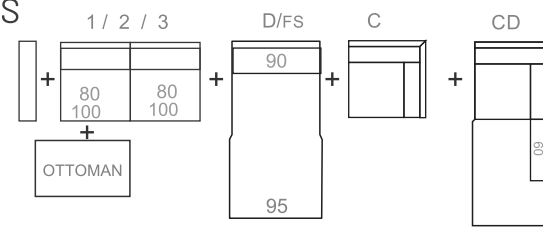

MODULES

LEGS

ADDITIONAL INFORMATION

HEIGHT 83 cm
SITTING HEIGHT 44 cm
SITTING DEPTH 65/135 cm
DEC. PILLOWS 0 pcs.

CAN BE FINISHED WITH SOFTCARE TEXTILE PROTECTION
MEASUREMENTS TOLERANCE +/- 3 cm

Corner unit available in