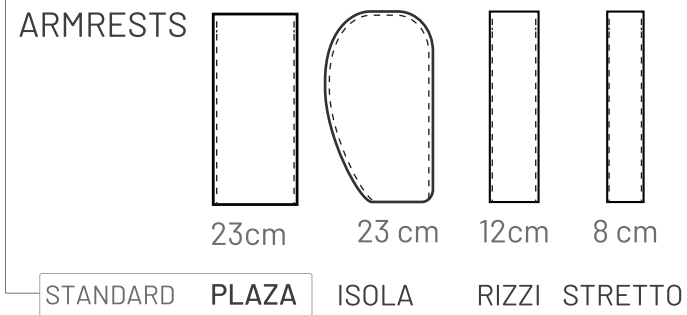

MODULES

LEGS

ADDITIONAL INFORMATION

HEIGHT 83 cm
SITTING HEIGHT 44 cm
SITTING DEPTH 65/135 cm
DEC. PILLOWS 0 pcs.

CAN BE FINISHED WITH SOFTCARE TEXTILE PROTECTION
MEASUREMENTS TOLERANCE +/- 3 cm

Corner unit available in