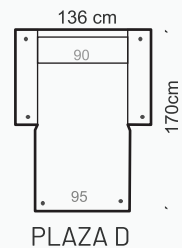

MODULES

LEGS

ADDITIONAL INFORMATION

HEIGHT 83 cm
SITTING HEIGHT 44 cm
SITTING DEPTH 65/135 cm
DEC. PILLOWS 0 pcs.

CAN BE FINISHED WITH SOFTCARE TEXTILE PROTECTION
MEASUREMENTS TOLERANCE +/- 3 cm

Corner unit available in