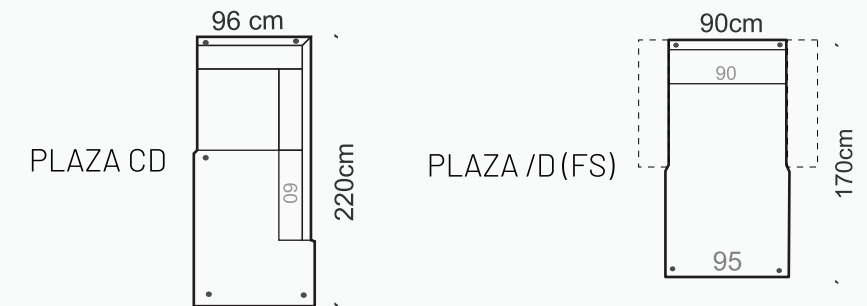

MODULES

LEGS

ADDITIONAL INFORMATION

HEIGHT 83 cm
SITTING HEIGHT 44 cm
SITTING DEPTH 65/135 cm
DEC. PILLOWS 0 pcs.

CAN BE FINISHED WITH SOFTCARE TEXTILE PROTECTION
MEASUREMENTS TOLERANCE +/- 3 cm

Corner unit available in