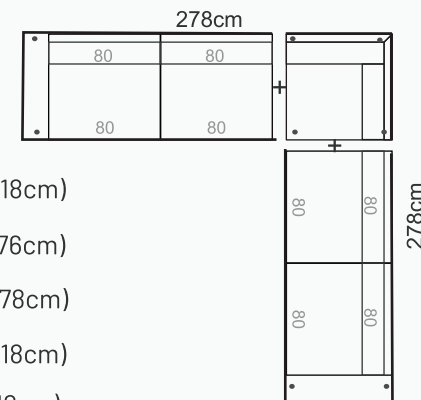

MODULES

LEGS

ADDITIONAL INFORMATION

HEIGHT 83 cm
SITTING HEIGHT 44 cm
SITTING DEPTH 65/135 cm
DEC. PILLOWS 0 pcs.

CAN BE FINISHED WITH SOFTCARE TEXTILE PROTECTION
MEASUREMENTS TOLERANCE +/- 3 cm

Corner unit available in