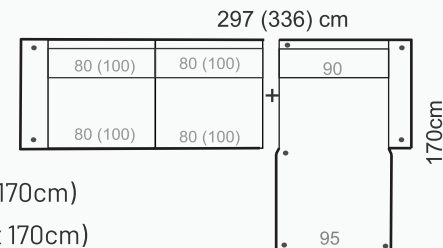

MODULES

LEGS

ADDITIONAL INFORMATION

HEIGHT 83 cm
SITTING HEIGHT 44 cm
SITTING DEPTH 65/135 cm
DEC. PILLOWS 0 pcs.

CAN BE FINISHED WITH SOFTCARE TEXTILE PROTECTION
MEASUREMENTS TOLERANCE +/- 3 cm

Corner unit available in