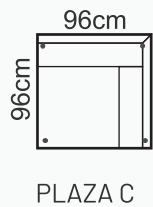

MODULES

LEGS

ADDITIONAL INFORMATION

HEIGHT 83 cm
SITTING HEIGHT 44 cm
SITTING DEPTH 65/135 cm
DEC. PILLOWS 0 pcs.

CAN BE FINISHED WITH SOFTCARE TEXTILE PROTECTION
MEASUREMENTS TOLERANCE +/- 3 cm

Corner unit available in