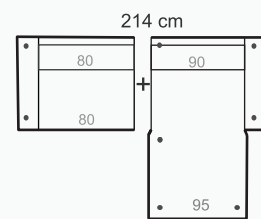

MODULES

LEGS

ADDITIONAL INFORMATION

HEIGHT 83 cm
SITTING HEIGHT 44 cm
SITTING DEPTH 65/135 cm
DEC. PILLOWS 0 pcs.

CAN BE FINISHED WITH SOFTCARE TEXTILE PROTECTION
MEASUREMENTS TOLERANCE +/- 3 cm

Corner unit available in