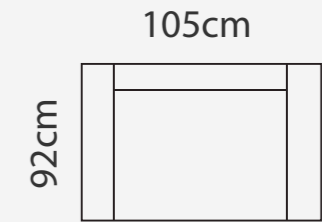

GRANDE

PADDING: Polyurethane Foam HR35
 FRAME: Birch plywood & pine

COMBINATIONS

GRANDE 1

GRANDE 2

GRANDE 3

ADDITIONAL INFORMATION

Height: 91cm
 Sitting height: 46cm
 Sitting depth : 55cm

LEGS

L49 L22
 h- 12 cm h- 10 cm
 STANDARD

LEG COLORS

-  01 Natural
-  STANDARD 03 Dark Brown
-  04 Black
-  05 Oiled Oak (extra price)
-  07 White (extra price)