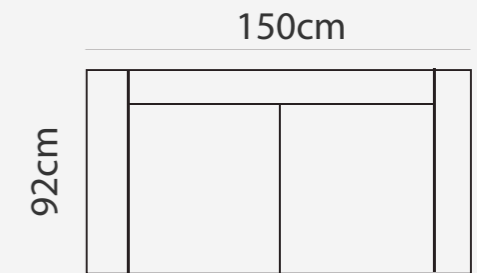

GRANDE

PADDING: Polyurethane Foam HR35
 FRAME: Birch plywood & pine

COMBINATIONS

GRANDE 1

GRANDE 2

GRANDE 3

ADDITIONAL INFORMATION

Height: 91cm
 Sitting height: 46cm
 Sitting depth : 55cm

LEGS

L49 L22
 h- 12 cm h- 10 cm
 STANDARD

LEG COLORS

-  01 Natural
-  STANDARD 03 Dark Brown
-  04 Black
-  05 Oiled Oak (extra price)
-  07 White (extra price)