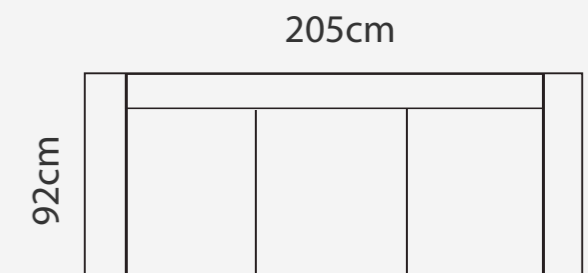

GRANDE

PADDING: Polyurethane Foam HR35
 FRAME: Birch plywood & pine

COMBINATIONS

GRANDE 1

GRANDE 2

GRANDE 3

ADDITIONAL INFORMATION

Height: 91cm
 Sitting height: 46cm
 Sitting depth : 55cm

LEGS

L49 L22
 h- 12 cm h- 10 cm
 STANDARD

LEG COLORS

-  01 Natural
-  STANDARD 03 Dark Brown
-  04 Black
-  05 Oiled Oak (extra price)
-  07 White (extra price)