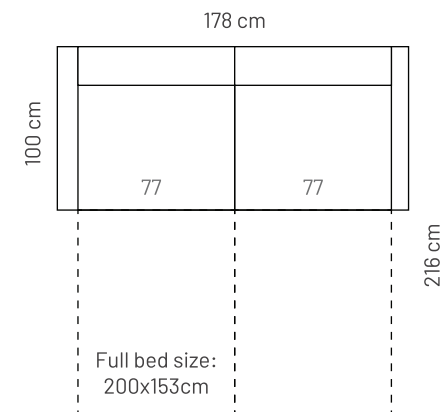

CASA 2,5BS

FRAME: Birch plywood & pine
SEAT: Polyurethane Foam

MEASUREMENTS

CASA 2,5BS

ADDITIONAL INFORMATION

Height: 90 cm
Sitting height: 45 cm
Sitting depth: 52 cm
Armrest: 12 cm

LEGS
WOODEN

L36
h = 10 cm
d = 5 cm

LEG COLORS

03 Dark brown

08 Oak Stain

Packaging measurements: 102x180x67cm

Possible to order a soft cover mattress for additional comfort.

Riia 142, Tartu 50411 Estonia | Office: +372 641 2412
Sales: +358 4004 30292 (FIN) +372 512 6036 (EST)
bellfire@bellfire.ee | bellfire@elisamet.fi |