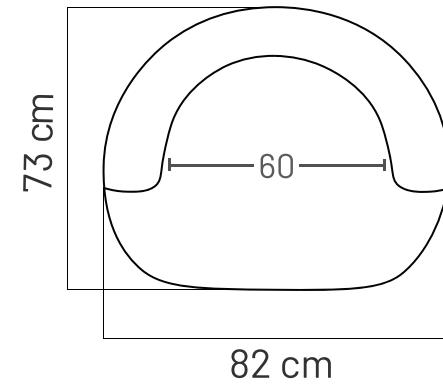

TOFU

SEAT: Polyurethan HR foam 35 + springs 6cm
FRAME: Birch plywood & pine

MEASUREMENTS

ADDITIONAL INFORMATION

Height: 80 cm
Sitting height: 46 cm
Width between arms: 60 cm
Sitting depth: 50 cm
Under clearance: 20cm
Back height: 32 cm

LEGS

L90
h = 20 cm
black metal
STANDARD

Pocket spring seats
6cm

Riia 142, Tartu 50411 Estonia | Office: +372 641 2412
Sales: +358 4004 30292 (FIN) +372 512 6036 (EST)
bellfire@bellfire.ee | bellfire@elisane.fi