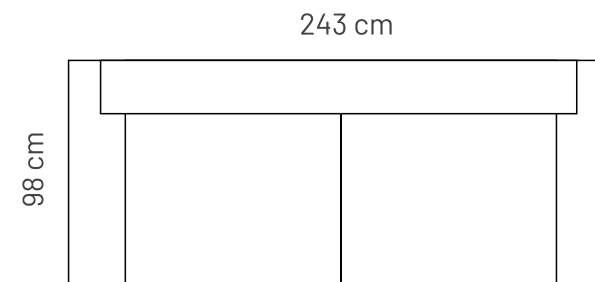

MOMO

FRAME: Birch plywood & pine
SEAT: Pocket Spring and Polyurethane Foam HR35
BACK: Polyurethane Foam HyperSoft 23055

MEASUREMENTS

MOMO 3

MOMO
ROUND OTTOMAN

SOFT
POCKET SPRING
SEATS

MOMO
RECTANGLE OTTOMAN

ADDITIONAL INFORMATION

Height: 85 cm
Sitting height: 46 cm
Armrest: 22 cm
Sitting depth: 70 cm

LEGS

METAL

L78

h = 17 cm

● black

L76

h = 17 cm

● silver

WOODEN

L86

h = 17 cm

LEG COLORS

WOODEN

01 Natural