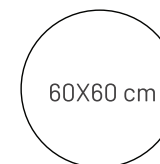

MOMO

FRAME: Birch plywood & pine
SEAT: Pocket Spring and Polyurethane Foam HR35
BACK: Polyurethane Foam HyperSoft 23055

MEASUREMENTS

MOMO 3

MOMO
ROUND OTTOMAN

SOFT
POCKET SPRING
SEATS

MOMO
RECTANGLE OTTOMAN

ADDITIONAL INFORMATION

Height: 85 cm
Sitting height: 46 cm
Armrest: 22 cm
Sitting depth: 70 cm

LEGS

METAL

L78

h = 17 cm

● black

L76

h = 17 cm

● silver

WOODEN

L86

h = 17 cm

LEG COLORS

WOODEN

01 Natural