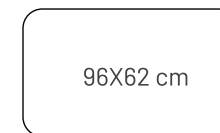

MOMO

FRAME: Birch plywood & pine
SEAT: Pocket Spring and Polyurethane Foam HR35
BACK: Polyurethane Foam HyperSoft 23055

MEASUREMENTS

MOMO 3

MOMO
ROUND OTTOMAN

SOFT
POCKET SPRING
SEATS

MOMO
RECTANGLE OTTOMAN

ADDITIONAL INFORMATION

Height: 85 cm
Sitting height: 46 cm
Armrest: 22 cm
Sitting depth: 70 cm

LEGS

METAL

L78

h = 17 cm

● black

L76

h = 17 cm

● silver

WOODEN

L86

h = 17 cm

LEG COLORS

WOODEN

01 Natural