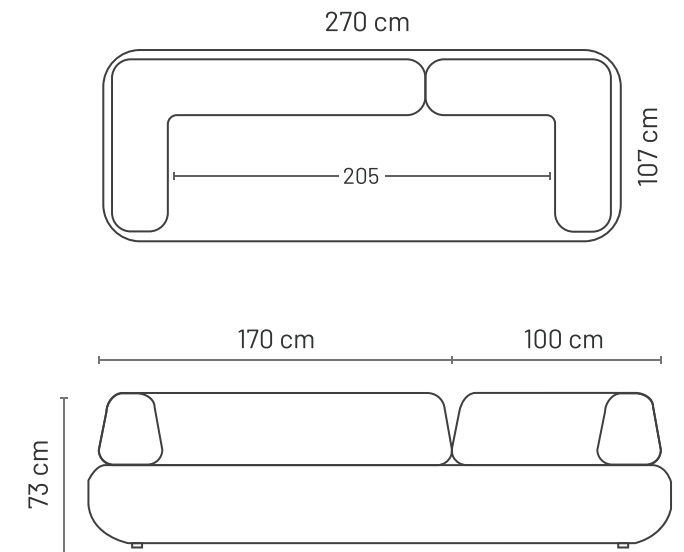

BELLO

Seat: Pocket springs + HR foam
Back: Upper layer HS foam
Frame: Birch plywood & wood

MEASUREMENTS

ADDITIONAL INFORMATION

Height: 73 cm
Sitting height: 44 cm
Sitting depth: 71 cm

LEGS WOODEN

h = 3 cm
d = 8 cm
● 04 - black