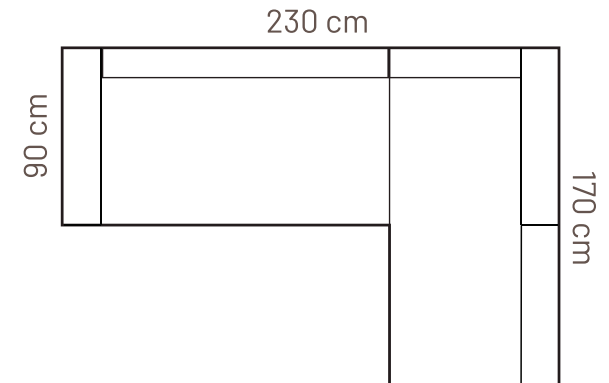

AMELIE

FRAME: Birch plywood & pine

SEAT: Polyurethan HR foam

BACK: Fiber filling

MEASUREMENTS

AMELIE 2+D

The placement of the legs is indicated by dashed circles. 

ADDITIONAL INFORMATION

Height: 85 cm
Sitting height: 45 cm
Armrest: 10 cm
Sitting depth: 55 cm
Dec. pillows: 0 pcs

LEGS

LEG COLORS

WOODEN

	03 Dark brown
	STANDARD 04 Black
	08 Oak Stain
	05 Oiled Oak extra price

Riia 142, Tartu 50411 Estonia | Office: +372 641 2412
Sales: +358 4004 30292 (FIN) +372 512 6036 (EST)
bellfire@bellfire.ee | bellfire@elisanet.fi |