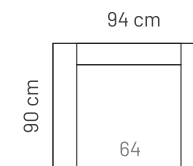

AMANDA

FRAME: Birch plywood & pine
SEAT PADDING: Polyurethane Foam E30160
BACK CUSHIONS: Fiber 100%

ADDITIONAL INFORMATION

Height: 90 cm
Sitting height: 46 cm
Armrest: 15 cm
Sitting depth: 55 cm
Dec. pillows: 0

LEGS

L49

h = 12 cm

LEG COLORS

-  03 Dark brown
-  08 Oak Stain
-  05 Oiled Oak
extra price

Back pillow covers are removable and washable. Seat cushions are fixed.
Measurements tolerance +/- 3cm.
Sofa legs and bedsofa wheels are not attached during transportation and need to be attached by the client.

Riia 142, Tartu 50411 Estonia | Office: +372 641 2412
Sales: +358 4004 30292 (FIN) +372 512 6036 (EST)
bellfire@bellfire.ee | bellfire@elisanet.fi |

MEASUREMENTS

AMANDA 1

DOES NOT OPEN

AMANDA 2

DOES NOT OPEN