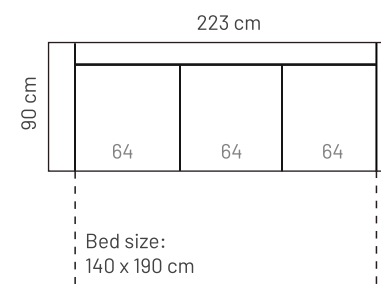

AMANDA

FRAME: Birch plywood & pine
SEAT PADDING: Polyurethane Foam E30160
BACK CUSHIONS: Fiber 100%

ADDITIONAL INFORMATION

Height: 90 cm
Sitting height: 46 cm
Armrest: 15 cm
Sitting depth: 55 cm
Dec. pillows: 0

LEGS

L49

h = 12 cm

LEG COLORS

- 03 Dark brown
- 08 Oak Stain
- 05 Oiled Oak
  extra price

Back pillow covers are removable and washable. Seat cushions are fixed.
Measurements tolerance +/- 3cm.
Sofa legs and bedsofa wheels are not attached during transportation and need to be attached by the client.

Riia 142, Tartu 50411 Estonia | Office: +372 641 2412
Sales: +358 4004 30292 (FIN) +372 512 6036 (EST)
bellfire@bellfire.ee | bellfire@elisanet.fi |

MEASUREMENTS

AMANDA 1

DOES NOT OPEN

AMANDA 2

DOES NOT OPEN

AMANDA 3

DOES NOT OPEN

AMANDA 3BS

AMANDA 2BS+DBOX

EMMA 2BS+DBOX+AMANDA KÄETOED