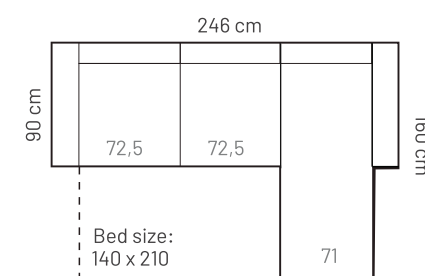

AMANDA 2BS+DBOX