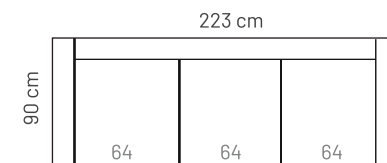

AMANDA 3

DOES NOT OPEN