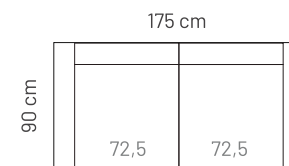

LEGS

L49

h = 12 cm

LEG COLORS

-  03 Dark brown
-  08 Oak Stain
-  05 Oiled Oak
extra price

Back pillow covers are removable and washable. Seat cushions are fixed.
Measurements tolerance +/- 3cm.
Sofa legs and bedsofa wheels are not attached during transportation and need to be attached by the client.

Riia 142, Tartu 50411 Estonia | Office: +372 641 2412
Sales: +358 4004 30292 (FIN) +372 512 6036 (EST)
bellfire@bellfire.ee | bellfire@elisanet.fi |

MEASUREMENTS

AMANDA 1

DOES NOT OPEN

AMANDA 2

DOES NOT OPEN