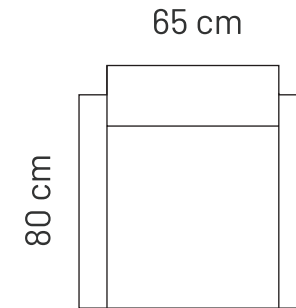

MEASUREMENTS

Riia 142, Tartu 50411 Estonia | Office: +372 641 2412
Sales: +358 4004 30292 (FIN) +372 512 6036 (EST)
bellfire@bellfire.ee | bellfire@elisaneet.fi |