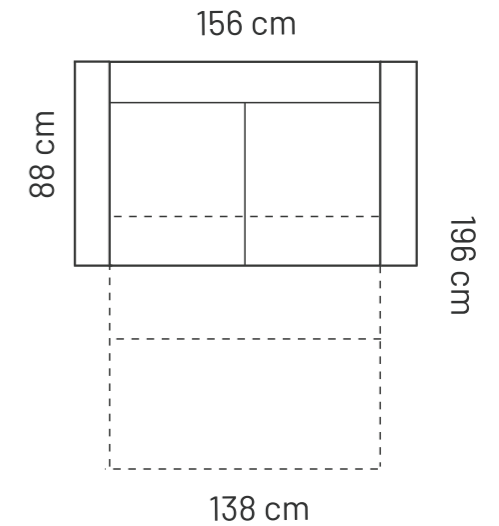

## MEASUREMENTS

TORRES 2BS

## ADDITIONAL INFORMATION

Height: 84 cm  
Sitting height: 53 cm  
Dec. pillows: 0 pcs

## LEGS

L16  
h = 3cm