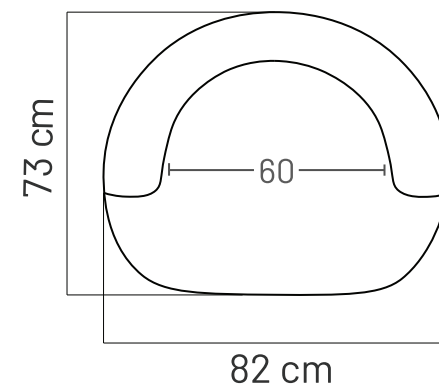

TOFU

PADDING: Polyurethane Foam HR35100

FRAME: Birch plywood & pine

MEASUREMENTS

ADDITIONAL INFORMATION

Height: 80 cm
Sitting height: 46 cm
Width between arms: 60 cm
Sitting depth: 50 cm
Under clearance: 20cm
Back height: 32 cm

LEGS

L90
h = 20 cm
black metal
STANDARD

Riia 142, Tartu 50411 Estonia | Office: +372 641 2412
Sales: +358 4004 30292 (FIN) +372 512 6036 (EST)
bellfire@bellfire.ee | bellfire@elisaneet.fi |