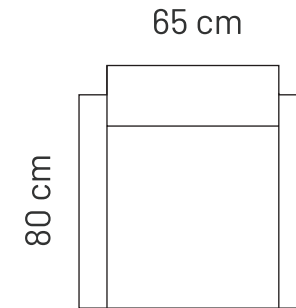

SUMMER TREND

FRAME: Birch plywood & pine
SEAT: Polyurethane Foam HR35

MEASUREMENTS

ADDITIONAL INFORMATION

Height: 96cm
Sitting height: 44cm
Sitting depth: 50cm
Armrest: 5cm

LEGS & ARMRESTS

Riia 142, Tartu 50411 Estonia | Office: +372 641 2412
Sales: +358 4004 30292 (FIN) +372 512 6036 (EST)
bellfire@bellfire.ee | bellfire@elisaneet.fi |