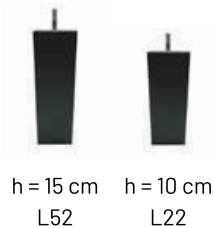

SMART

COMPOSITION

BED FRAME - SMART

1. Fabric
2. Foam (HR33140; 3 cm)
3. Pocket springs
4. Wooden frame (118x30 mm)
5. Plywood 15 mm
6. High density fiberboard (3 mm)
7. Foam (HR33140; 6,5 cm)

BED SIZES

LEGS

WOODEN

STANDARD

LEG COLORS

WOODEN

Size 160 and 180 come in two beds

Riia 142, Tartu 50411 Estonia | Office: +372 641 2412
 Sales: +358 4004 30292 (FIN) +372 512 6036 (EST)
 bellfire@bellfire.ee | bellfire@elisaset.fi | tilaukset@bellfire.ee