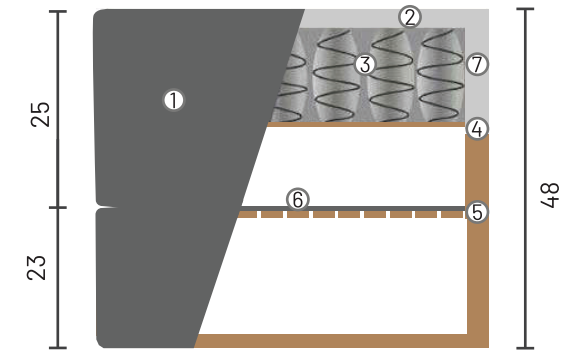

SMART

COMPOSITION

BED FRAME - SMART

1. Fabric
2. Foam (HR33140; 3 cm)
3. Pocket springs
4. Wooden frame (118x30 mm)
5. Plywood 15 mm
6. High density fiberboard (3 mm)
7. Foam (HR33140; 6,5 cm)

BED SIZES

LEGS

WOODEN

STANDARD

LEG COLORS

WOODEN

Size 160 and 180 come in two beds

Riia 142, Tartu 50411 Estonia | Office: +372 641 2412
 Sales: +358 4004 30292 (FIN) +372 512 6036 (EST)
 bellfire@bellfire.ee | bellfire@elisaset.fi | tilaukset@bellfire.ee