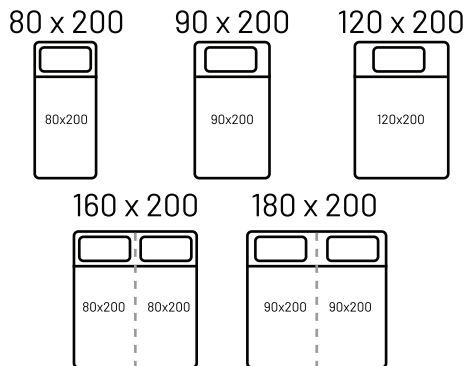

SMART

COMPOSITION

BED FRAME - SMART

1. Fabric
2. Foam (HR33140; 3 cm)
3. Pocket springs
4. Wooden frame (118x30 mm)
5. Plywood 15 mm
6. High density fiberboard (3 mm)
7. Foam (HR33140; 6,5 cm)

BED SIZES

LEGS

WOODEN

STANDARD

LEG COLORS

WOODEN

Size 160 and 180 come in two beds

Riia 142, Tartu 50411 Estonia | Office: +372 641 2412
 Sales: +358 4004 30292 (FIN) +372 512 6036 (EST)
 bellfire@bellfire.ee | bellfire@elisaset.fi | tilaukset@bellfire.ee