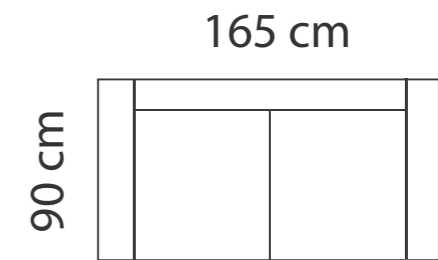

SAANA

Seat padding: Polyurethane Foam RP30150
Back cushions: 70% polyurethane foam chunks / 30% Polyester Fiber
Frame: Birch plywood & pine

COMBINATIONS

SAANA 1

SAANA 2

SAANA 3

ADDITIONAL INFORMATION

Height: 80 cm
Sitting height: 45 cm
Armrest: 7 cm
Dec. pillows: 2 pcs.