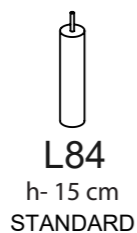

LEGS

WOODEN LEG COLORS

- 01 Natural
- 03 Dark Brown
- 04 Black
- 05 Oiled Oak (extra price)
- 07 White (extra price)
- STANDARD 08 Oak stain