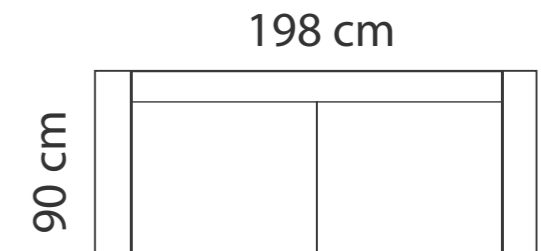

SAANA

Seat padding: Polyurethane Foam RP30150
Back cushions: 70% polyurethane foam chunks / 30% Polyester Fiber
Frame: Birch plywood & pine

COMBINATIONS

SAANA 1

SAANA 2

SAANA 3

ADDITIONAL INFORMATION

Height: 80 cm
Sitting height: 45 cm
Armrest: 7 cm
Dec. pillows: 2 pcs.