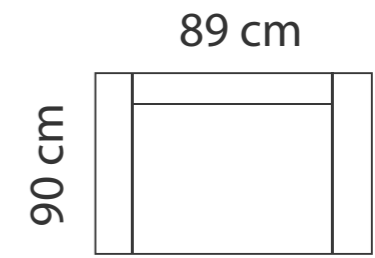

SAANA

Seat padding: Polyurethane Foam RP30150
Back cushions: 70% polyurethane foam chunks / 30% Polyester Fiber
Frame: Birch plywood & pine

COMBINATIONS

SAANA 1

SAANA 2

SAANA 3

ADDITIONAL INFORMATION

Height: 80 cm
Sitting height: 45 cm
Armrest: 7 cm
Dec. pillows: 2 pcs.