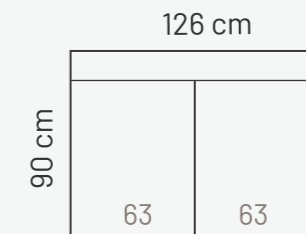

RAMOS

PADDING: Polyurethane Foam E30
FRAME: Birch plywood & pine

MODULES

2 SEAT

3 SEAT

2 BS

3 BS

2BOX

DBOX

sDBOX (right)

ADDITIONAL INFORMATION

Height: 88 cm
Sitting height: 44 cm
Sitting depth: 56 cm
Dec. pillows: 0 pcs

LEGS

L10
4,5x14 cm
h = 8 cm

LEG COLORS

ARMRESTS