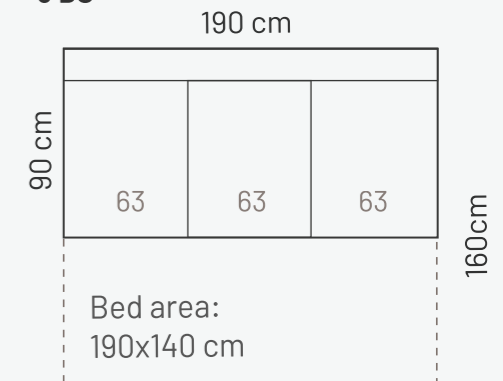

RAMOS

PADDING: Polyurethane Foam E30
FRAME: Birch plywood & pine

MODULES

2 SEAT

3 SEAT

2 BS

3 BS

2BOX

DBOX

sDBOX (right)

ADDITIONAL INFORMATION

Height: 88 cm
Sitting height: 44 cm
Sitting depth: 56 cm
Dec. pillows: 0 pcs

LEGS

L10
4,5x14 cm
h = 8 cm

LEG COLORS

ARMRESTS