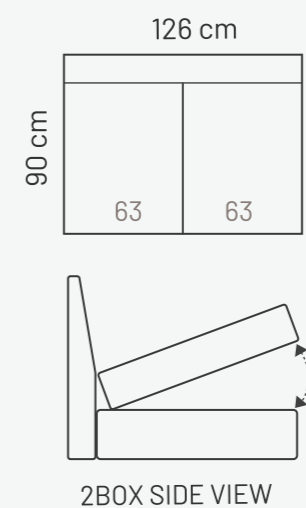

RAMOS

PADDING: Polyurethane Foam E30
FRAME: Birch plywood & pine

MODULES

2 SEAT

3 SEAT

2 BS

3 BS

2BOX

DBOX

sDBOX (right)

ADDITIONAL INFORMATION

Height: 88 cm
Sitting height: 44 cm
Sitting depth: 56 cm
Dec. pillows: 0 pcs

LEGS

L10
4,5x14 cm
h = 8 cm

LEG COLORS

ARMRESTS