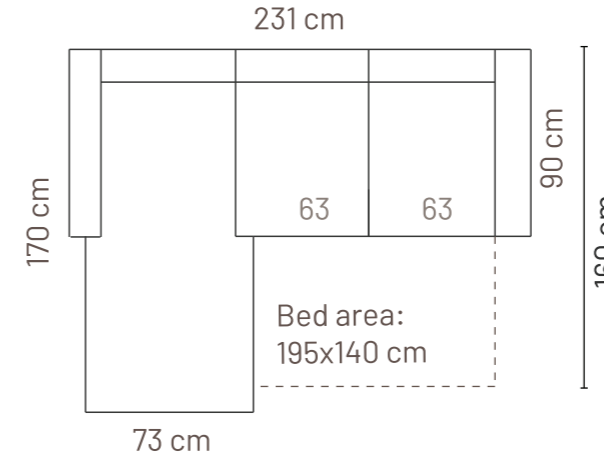

RAMOS DBOX+2BS
(combination 2)