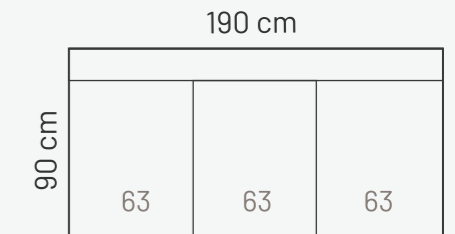

RAMOS

PADDING: Polyurethane Foam E30
FRAME: Birch plywood & pine

MODULES

2 SEAT

3 SEAT

2 BS

3 BS

2BOX

DBOX

sDBOX (right)

ADDITIONAL INFORMATION

Height: 88 cm
Sitting height: 44 cm
Sitting depth: 56 cm
Dec. pillows: 0 pcs

LEGS

L10
4,5x14 cm
h = 8 cm

LEG COLORS

ARMRESTS