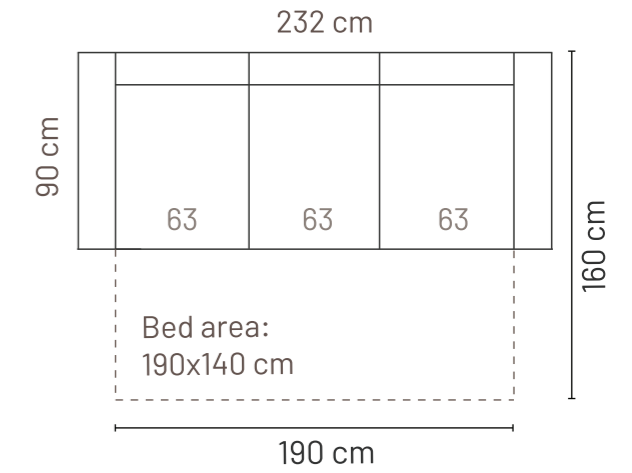

RAMOS 3BS
(combination 3)