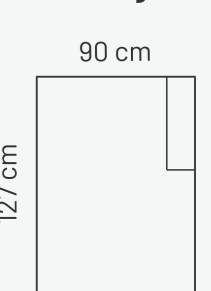

RAMOS

PADDING: Polyurethane Foam E30
FRAME: Birch plywood & pine

MODULES

2 SEAT

3 SEAT

2 BS

3 BS

2BOX

DBOX

sDBOX (right)

ADDITIONAL INFORMATION

Height: 88 cm
Sitting height: 44 cm
Sitting depth: 56 cm
Dec. pillows: 0 pcs

LEGS

L10
4,5x14 cm
h = 8 cm

LEG COLORS

ARMRESTS