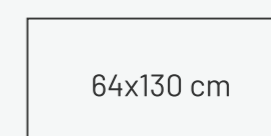

DBOX

sDBOX (right)

ADDITIONAL INFORMATION

Height: 88 cm
Sitting height: 44 cm
Sitting depth: 56 cm
Dec. pillows: 0 pcs

LEGS

L10
4,5x14 cm
h = 8 cm

LEG COLORS

ARMRESTS

RAMOS
21 cm

CLASSIC
12 cm

CORNER

OTTOMAN

Riia 142, Tartu 50411 Estonia | Office: +372 641 2412
Sales: +358 4004 30292 (FIN) +372 512 6036 (EST)
bellfire@bellfire.ee | bellfire@elisanet.fi | tilaukset@bellfire.ee