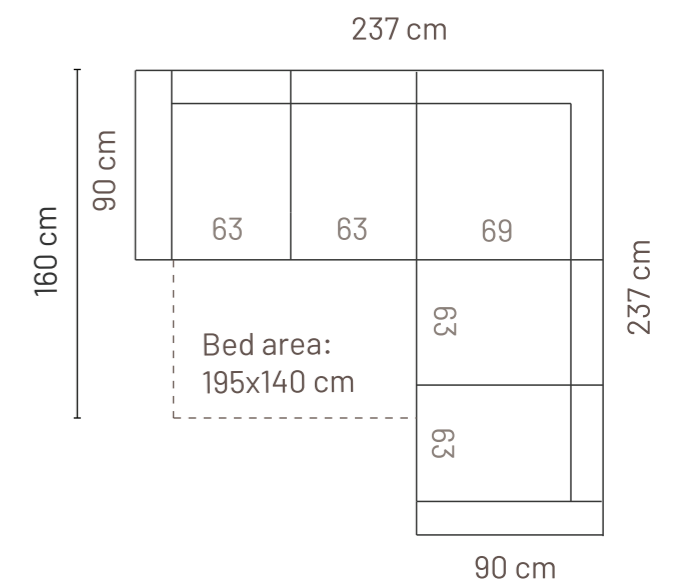

RAMOS 2BS+C+2SEAT
(combination 6)