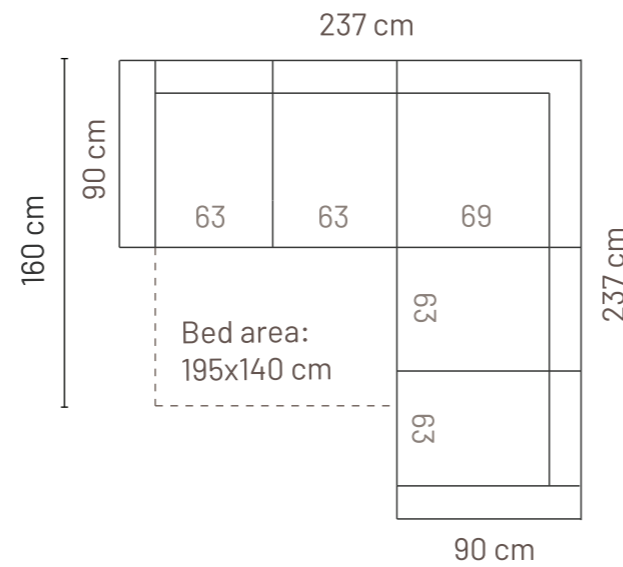

RAMOS 2BS+C+2BOX
(combination 4)