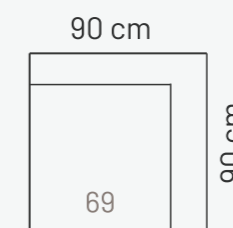

DBOX

sDBOX (right)

ADDITIONAL INFORMATION

Height: 88 cm
Sitting height: 44 cm
Sitting depth: 56 cm
Dec. pillows: 0 pcs

LEGS

L10
4,5x14 cm
h = 8 cm

LEG COLORS

ARMRESTS

RAMOS
21 cm

CLASSIC
12 cm

CORNER

OTTOMAN

Riia 142, Tartu 50411 Estonia | Office: +372 641 2412
Sales: +358 4004 30292 (FIN) +372 512 6036 (EST)
bellfire@bellfire.ee | bellfire@elisanet.fi | tilaukset@bellfire.ee