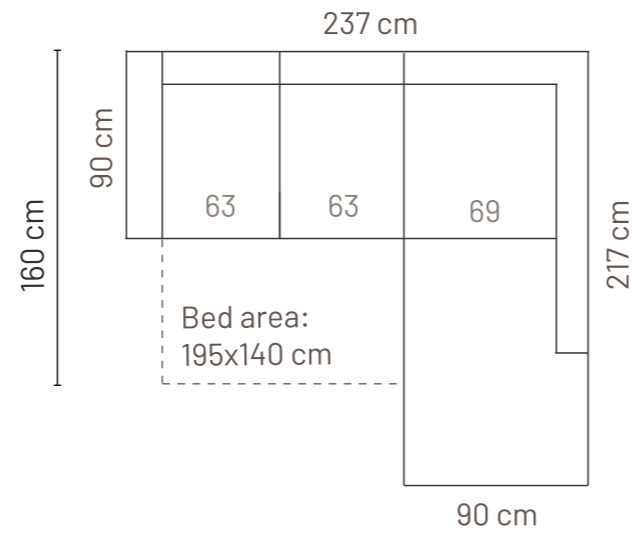

RAMOS 2BS+C+sDBOX
(combination 1)