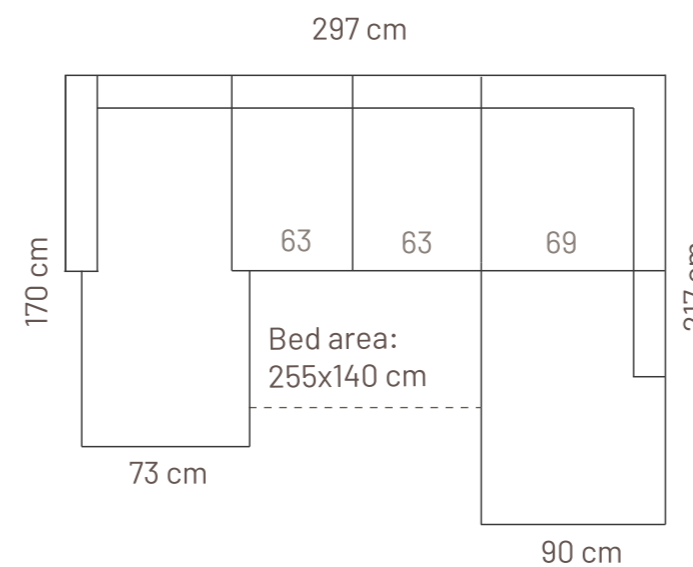

DBOX

sDBOX (right)

ADDITIONAL INFORMATION

Height: 88 cm
Sitting height: 44 cm
Sitting depth: 56 cm
Dec. pillows: 0 pcs

LEGS

L10
4,5x14 cm
h = 8 cm

LEG COLORS

ARMRESTS

RAMOS

COMBINATIONS

RAMOS sDBOX+C+2BS

RAMOS 2BS+C+sDBOX
(combination 1)

RAMOS DBOX+2BS
(combination 2)

RAMOS 3BS
(combination 3)

RAMOS DBOX+2BS+C+sDBOX

RAMOS 2BS+C+2BOX
(combination 4)