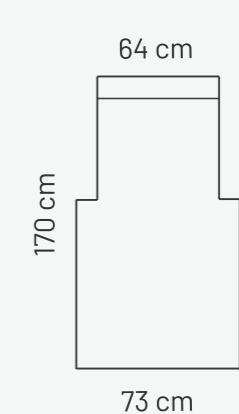

RAMOS

PADDING: Polyurethane Foam E30
FRAME: Birch plywood & pine

MODULES

2 SEAT

3 SEAT

2 BS

3 BS

2BOX

DBOX

sDBOX (right)

ADDITIONAL INFORMATION

Height: 88 cm
Sitting height: 44 cm
Sitting depth: 56 cm
Dec. pillows: 0 pcs

LEGS

L10
4,5x14 cm
h = 8 cm

LEG COLORS

ARMRESTS