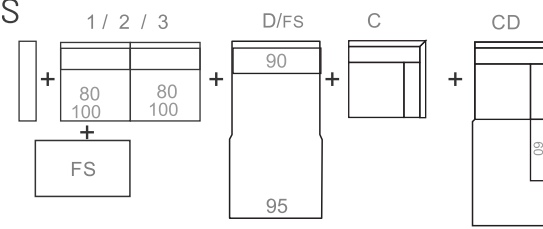

MODULES

LEGS

LEG COLORS

ADDITIONAL INFORMATION

HEIGHT 83 cm
SITTING HEIGHT 44 cm
SITTING DEPTH 65/135 cm
DEC. PILLOWS 0 pcs.

CAN BE FINISHED WITH SOFTCARE TEXTILE PROTECTION
MEASUREMENTS TOLERANCE +/- 3 cm

ARMRESTS

Corner unit available in

PLAZA C

PLAZA D

2+D (297 x 170cm)
3+D (336 x 170cm)

3+CD (318x220cm)
2+CD (276x220cm)

D+1(100)+D

1C1 (218 x 218cm)
1C2 (218 x 276cm)
2C2 (278 x 278cm)
2C3 (278 x 318cm)
3C3 (318 x 318cm)
1C3 (218 x 318cm)