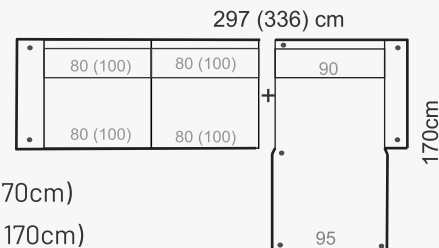

MODULES

LEGS

LEG COLORS

ADDITIONAL INFORMATION

HEIGHT 83 cm
SITTING HEIGHT 44 cm
SITTING DEPTH 65/135 cm
DEC. PILLOWS 0 pcs.

CAN BE FINISHED WITH SOFTCARE TEXTILE PROTECTION
MEASUREMENTS TOLERANCE +/- 3 cm

ARMRESTS

Corner unit available in

PLAZA C

PLAZA D

2+D (297 x 170cm)
3+D (336 x 170cm)

3+CD (318x220cm)
2+CD (276x220cm)

D+1(100)+D

1C1 (218 x 218cm)
1C2 (218 x 276cm)
2C2 (278 x 278cm)
2C3 (278 x 318cm)
3C3 (318 x 318cm)
1C3 (218 x 318cm)

1+D (214x170 cm)

1+CD (198x220cm)

HEADREST

OTTOMAN

Riia 142, Tartu 50411 Estonia | Office: +372 641 2412
Sales: +358 4004 30292 (FIN) +372 512 6036 (EST)
bellfire@bellfire.ee | bellfire@elisaneet.fi | tilaukset@bellfire.ee