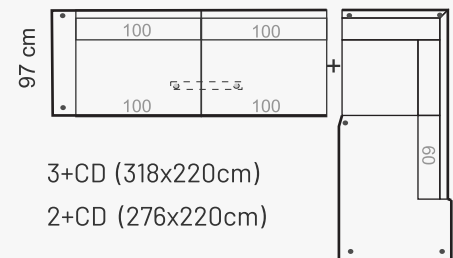

MODULES

LEGS

LEG COLORS

ADDITIONAL INFORMATION

HEIGHT 83 cm
SITTING HEIGHT 44 cm
SITTING DEPTH 65/135 cm
DEC. PILLOWS 0 pcs.

CAN BE FINISHED WITH SOFTCARE TEXTILE PROTECTION
MEASUREMENTS TOLERANCE +/- 3 cm

ARMRESTS

Corner unit available in

PLAZA C

PLAZA D

2+D (297 x 170cm)
3+D (336 x 170cm)

3+CD (318x220cm)
2+CD (276x220cm)

D+1(100)+D

1C1 (218 x 218cm)
1C2 (218 x 276cm)
2C2 (278 x 278cm)
2C3 (278 x 318cm)
3C3 (318 x 318cm)
1C3 (218 x 318cm)

1+D (214x170 cm)

1+CD (198x220cm)

HEADREST

OTTOMAN

Riia 142, Tartu 50411 Estonia | Office: +372 641 2412
Sales: +358 4004 30292 (FIN) +372 512 6036 (EST)
bellfire@bellfire.ee | bellfire@elisaneet.fi | tilaukset@bellfire.ee