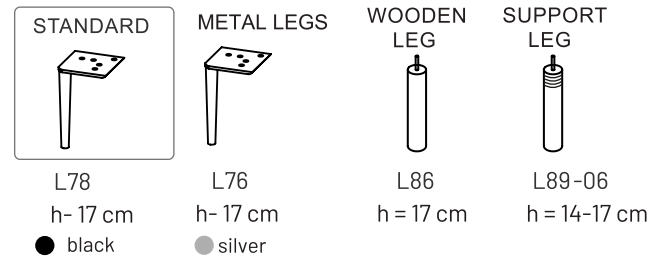

MODULES

LEGS

LEG COLORS

ADDITIONAL INFORMATION

HEIGHT 83 cm
SITTING HEIGHT 44 cm
SITTING DEPTH 65/135 cm
DEC. PILLOWS 0 pcs.

CAN BE FINISHED WITH SOFTCARE TEXTILE PROTECTION
MEASUREMENTS TOLERANCE +/- 3 cm

ARMRESTS

Corner unit available in

PLAZA C

PLAZA D

2+D (297 x 170cm)
3+D (336 x 170cm)

3+CD (318x220cm)
2+CD (276x220cm)

D+1(100)+D

1C1 (218 x 218cm)
1C2 (218 x 276cm)
2C2 (278 x 278cm)
2C3 (278 x 318cm)
3C3 (318 x 318cm)
1C3 (218 x 318cm)

1+D (214x170 cm)

1+CD (198x220cm)

HEADREST

OTTOMAN

Riia 142, Tartu 50411 Estonia | Office: +372 641 2412
Sales: +358 4004 30292 (FIN) +372 512 6036 (EST)
bellfire@bellfire.ee | bellfire@elisaneet.fi | tilaukset@bellfire.ee