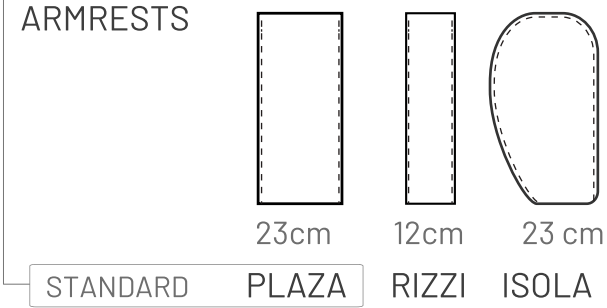

MODULES

LEGS

LEG COLORS

ADDITIONAL INFORMATION

HEIGHT 83 cm
SITTING HEIGHT 44 cm
SITTING DEPTH 65/135 cm
DEC. PILLOWS 0 pcs.

CAN BE FINISHED WITH SOFTCARE TEXTILE PROTECTION
MEASUREMENTS TOLERANCE +/- 3 cm

ARMRESTS

Corner unit available in

PLAZA C

PLAZA D

2+D (297 x 170cm)
3+D (336 x 170cm)

3+CD (318x220cm)
2+CD (276x220cm)

D+1(100)+D

1C1 (218 x 218cm)
1C2 (218 x 276cm)
2C2 (278 x 278cm)
2C3 (278 x 318cm)
3C3 (318 x 318cm)
1C3 (218 x 318cm)