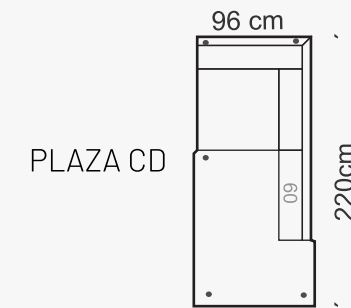

MODULES

LEGS

LEG COLORS

ADDITIONAL INFORMATION

HEIGHT 83 cm
SITTING HEIGHT 44 cm
SITTING DEPTH 65/135 cm
DEC. PILLOWS 0 pcs.

CAN BE FINISHED WITH SOFTCARE TEXTILE PROTECTION
MEASUREMENTS TOLERANCE +/- 3 cm

ARMRESTS

Corner unit available in

PLAZA C

PLAZA D

2+D (297 x 170cm)
3+D (336 x 170cm)

3+CD (318x220cm)
2+CD (276x220cm)

D+1(100)+D

1C1 (218 x 218cm)
1C2 (218 x 276cm)
2C2 (278 x 278cm)
2C3 (278 x 318cm)
3C3 (318 x 318cm)
1C3 (218 x 318cm)

1+D (214x170 cm)

1+CD (198x220cm)

HEADREST

OTTOMAN

Riia 142, Tartu 50411 Estonia | Office: +372 641 2412
Sales: +358 4004 30292 (FIN) +372 512 6036 (EST)
bellfire@bellfire.ee | bellfire@elisaneet.fi | tilaukset@bellfire.ee