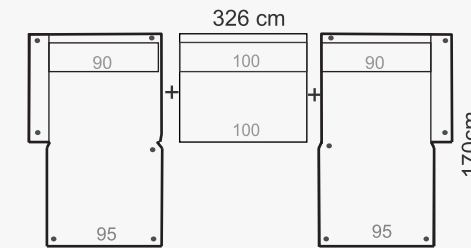

MODULES

LEGS

LEG COLORS

ADDITIONAL INFORMATION

HEIGHT 83 cm
SITTING HEIGHT 44 cm
SITTING DEPTH 65/135 cm
DEC. PILLOWS 0 pcs.

CAN BE FINISHED WITH SOFTCARE TEXTILE PROTECTION
MEASUREMENTS TOLERANCE +/- 3 cm

ARMRESTS

Corner unit available in

PLAZA C

PLAZA D

2+D (297 x 170cm)
3+D (336 x 170cm)

3+CD (318x220cm)
2+CD (276x220cm)

D+1(100)+D

1C1 (218 x 218cm)
1C2 (218 x 276cm)
2C2 (278 x 278cm)
2C3 (278 x 318cm)
3C3 (318 x 318cm)
1C3 (218 x 318cm)

1+D (214x170 cm)

1+CD (198x220cm)

HEADREST

OTTOMAN

Riia 142, Tartu 50411 Estonia | Office: +372 641 2412
Sales: +358 4004 30292 (FIN) +372 512 6036 (EST)
bellfire@bellfire.ee | bellfire@elisaneet.fi | tilaukset@bellfire.ee