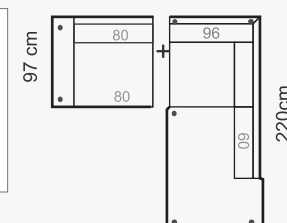

MODULES

LEGS

LEG COLORS

ADDITIONAL INFORMATION

HEIGHT 83 cm
SITTING HEIGHT 44 cm
SITTING DEPTH 65/135 cm
DEC. PILLOWS 0 pcs.

CAN BE FINISHED WITH SOFTCARE TEXTILE PROTECTION
MEASUREMENTS TOLERANCE +/- 3 cm

ARMRESTS

Corner unit available in

PLAZA C

PLAZA D

2+D (297 x 170cm)
3+D (336 x 170cm)

3+CD (318x220cm)
2+CD (276x220cm)

D+1(100)+D

1C1 (218 x 218cm)
1C2 (218 x 276cm)
2C2 (278 x 278cm)
2C3 (278 x 318cm)
3C3 (318 x 318cm)
1C3 (218 x 318cm)

1+D (214x170 cm)

1+CD (198x220cm)

HEADREST

OTTOMAN

Riia 142, Tartu 50411 Estonia | Office: +372 641 2412
Sales: +358 4004 30292 (FIN) +372 512 6036 (EST)
bellfire@bellfire.ee | bellfire@elisaneet.fi | tilaukset@bellfire.ee