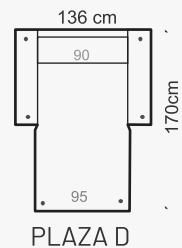

MODULES

LEGS

LEG COLORS

ADDITIONAL INFORMATION

HEIGHT 83 cm
SITTING HEIGHT 44 cm
SITTING DEPTH 65/135 cm
DEC. PILLOWS 0 pcs.

CAN BE FINISHED WITH SOFTCARE TEXTILE PROTECTION
MEASUREMENTS TOLERANCE +/- 3 cm

ARMRESTS

Corner unit available in

PLAZA C

PLAZA D

2+D (297 x 170cm)
3+D (336 x 170cm)

3+CD (318x220cm)
2+CD (276x220cm)

D+1(100)+D

1C1 (218 x 218cm)
1C2 (218 x 276cm)
2C2 (278 x 278cm)
2C3 (278 x 318cm)
3C3 (318 x 318cm)
1C3 (218 x 318cm)

1+D (214x170 cm)

1+CD (198x220cm)

HEADREST

OTTOMAN

Riia 142, Tartu 50411 Estonia | Office: +372 641 2412
Sales: +358 4004 30292 (FIN) +372 512 6036 (EST)
bellfire@bellfire.ee | bellfire@elisaneet.fi | tilaukset@bellfire.ee