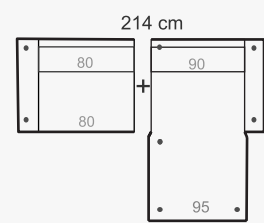

MODULES

LEGS

LEG COLORS

ADDITIONAL INFORMATION

HEIGHT 83 cm
SITTING HEIGHT 44 cm
SITTING DEPTH 65/135 cm
DEC. PILLOWS 0 pcs.

CAN BE FINISHED WITH SOFTCARE TEXTILE PROTECTION
MEASUREMENTS TOLERANCE +/- 3 cm

ARMRESTS

Corner unit available in

PLAZA C

PLAZA D

2+D (297 x 170cm)
3+D (336 x 170cm)

3+CD (318x220cm)
2+CD (276x220cm)

D+1(100)+D

1C1 (218 x 218cm)
1C2 (218 x 276cm)
2C2 (278 x 278cm)
2C3 (278 x 318cm)
3C3 (318 x 318cm)
1C3 (218 x 318cm)

1+D (214x170 cm)

1+CD (198x220cm)

HEADREST

OTTOMAN

Riia 142, Tartu 50411 Estonia | Office: +372 641 2412
Sales: +358 4004 30292 (FIN) +372 512 6036 (EST)
bellfire@bellfire.ee | bellfire@elisaneet.fi | tilaukset@bellfire.ee