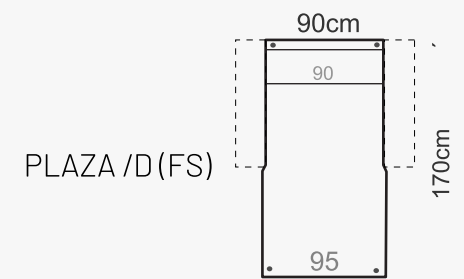

MODULES

LEGS

LEG COLORS

ADDITIONAL INFORMATION

HEIGHT 83 cm
SITTING HEIGHT 44 cm
SITTING DEPTH 65/135 cm
DEC. PILLOWS 0 pcs.

CAN BE FINISHED WITH SOFTCARE TEXTILE PROTECTION
MEASUREMENTS TOLERANCE +/- 3 cm

ARMRESTS

Corner unit available in

PLAZA C

PLAZA D

2+D (297 x 170cm)
3+D (336 x 170cm)

3+CD (318x220cm)
2+CD (276x220cm)

D+1(100)+D

1C1 (218 x 218cm)
1C2 (218 x 276cm)
2C2 (278 x 278cm)
2C3 (278 x 318cm)
3C3 (318 x 318cm)
1C3 (218 x 318cm)

1+D (214x170 cm)

1+CD (198x220cm)

HEADREST

OTTOMAN

Riia 142, Tartu 50411 Estonia | Office: +372 641 2412
Sales: +358 4004 30292 (FIN) +372 512 6036 (EST)
bellfire@bellfire.ee | bellfire@elisaneet.fi | tilaukset@bellfire.ee