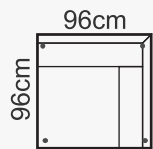

MODULES

LEGS

LEG COLORS

ADDITIONAL INFORMATION

HEIGHT 83 cm
SITTING HEIGHT 44 cm
SITTING DEPTH 65/135 cm
DEC. PILLOWS 0 pcs.

CAN BE FINISHED WITH SOFTCARE TEXTILE PROTECTION
MEASUREMENTS TOLERANCE +/- 3 cm

ARMRESTS

Corner unit available in

PLAZA C

PLAZA D

2+D (297 x 170cm)
3+D (336 x 170cm)

3+CD (318x220cm)
2+CD (276x220cm)

D+1(100)+D

1C1 (218 x 218cm)
1C2 (218 x 276cm)
2C2 (278 x 278cm)
2C3 (278 x 318cm)
3C3 (318 x 318cm)
1C3 (218 x 318cm)

1+D (214x170 cm)

1+CD (198x220cm)

HEADREST

OTTOMAN

Riia 142, Tartu 50411 Estonia | Office: +372 641 2412
Sales: +358 4004 30292 (FIN) +372 512 6036 (EST)
bellfire@bellfire.ee | bellfire@elisaneet.fi | tilaukset@bellfire.ee