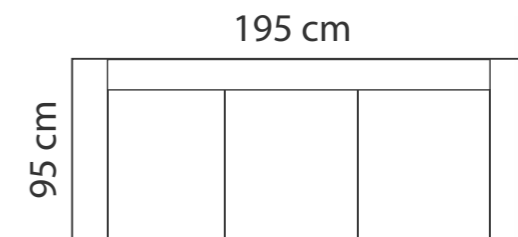

PANAMERA

PADDING: Polyurethane Foam HR35
 FRAME: Birch plywood & pine

L22 legs version - higher legs

COMBINATIONS

PANAMERA 1

PANAMERA 2

PANAMERA 3

PANAMERA 2N2

ADDITIONAL INFORMATION

Height: 104 cm
 Sitting height: 44 / 48 cm
 Armrest: 13 cm
 Dec. pillows: 0 pcs.

LEGS

LEG COLORS

-  01 Natural
-  STANDARD 03 Dark Brown
-  04 Black
-  05 Oiled Oak (extra price)
-  07 White (extra price)