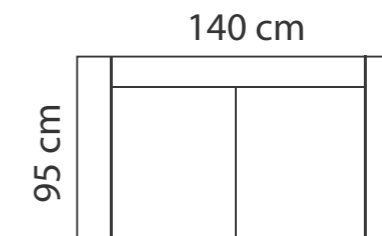

PANAMERA

PADDING: Polyurethane Foam HR35
 FRAME: Birch plywood & pine

L22 legs version - higher legs

COMBINATIONS

PANAMERA 1

PANAMERA 2

PANAMERA 3

PANAMERA 2N2

ADDITIONAL INFORMATION

Height: 104 cm
 Sitting height: 44 / 48 cm
 Armrest: 13 cm
 Dec. pillows: 0 pcs.

LEGS

LEG COLORS

-  01 Natural
-  STANDARD 03 Dark Brown
-  04 Black
-  05 Oiled Oak (extra price)
-  07 White (extra price)