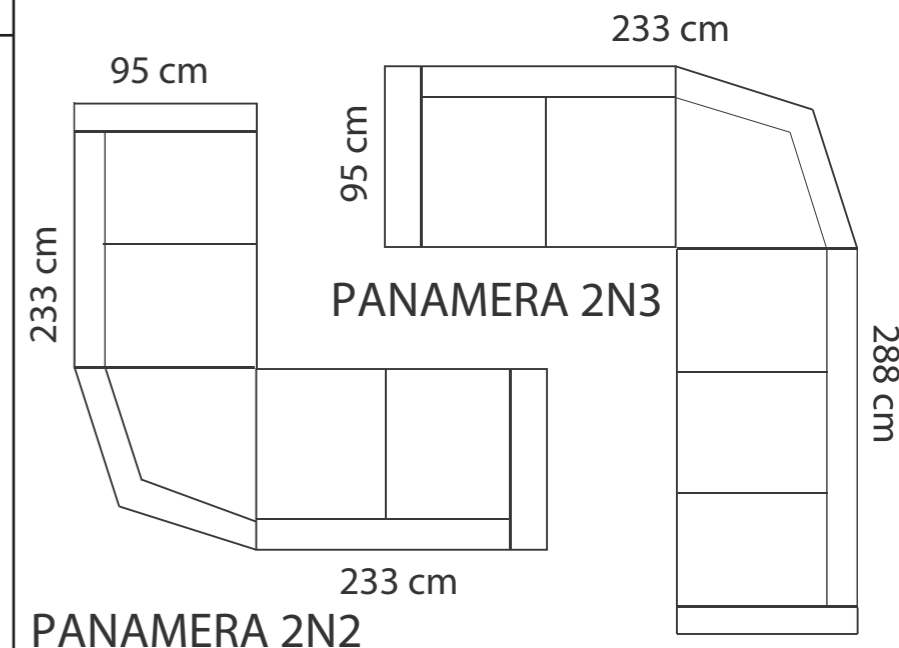

PANAMERA

PADDING: Polyurethane Foam HR35
 FRAME: Birch plywood & pine

L22 legs version - higher legs

COMBINATIONS

PANAMERA 1

PANAMERA 2

PANAMERA 3

PANAMERA 2N2

ADDITIONAL INFORMATION

Height: 104 cm
 Sitting height: 44 / 48 cm
 Armrest: 13 cm
 Dec. pillows: 0 pcs.

LEGS

LEG COLORS

-  01 Natural
-  STANDARD 03 Dark Brown
-  04 Black
-  05 Oiled Oak (extra price)
-  07 White (extra price)