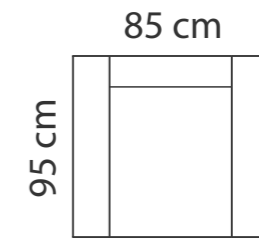

PANAMERA

PADDING: Polyurethane Foam HR35
 FRAME: Birch plywood & pine

L22 legs version - higher legs

COMBINATIONS

PANAMERA 1

PANAMERA 2

PANAMERA 3

PANAMERA 2N2

ADDITIONAL INFORMATION

Height: 104 cm
 Sitting height: 44 / 48 cm
 Armrest: 13 cm
 Dec. pillows: 0 pcs.

LEGS

LEG COLORS

-  01 Natural
-  STANDARD 03 Dark Brown
-  04 Black
-  05 Oiled Oak (extra price)
-  07 White (extra price)