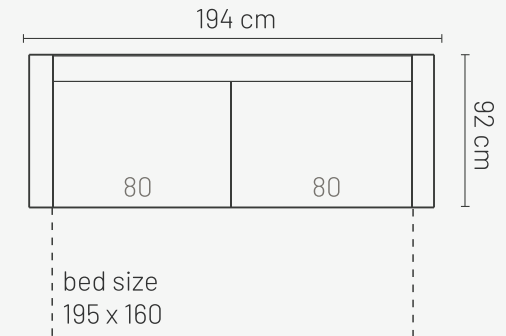

PADOVA

PADDING: Polyurethane Foam HR35
FRAME: Birch plywood & pine

ADDITIONAL INFORMATION

Height: 81 cm
Sitting height: 42 cm
Sitting depth: 58 cm
Dec. pillows: 0

LEGS

LEG COLORS

ARMRESTS

COMBINATIONS

PADOVA 2 BS (armrest 1)

Padova 140
bed mattress width 140cm
bed frame width 160cm

PADOVA 3 BS (armrest 1)

Padova 160
bed mattress width 160cm
bed frame width 180cm

PADOVA

COMBINATIONS

PADOVA 120 (armrest 2)

PADOVA 120 (armrest 3)

PADOVA 140 (armrest 2)

PADOVA 160 (armrest 2)

PADOVA 140 (armrest 3)

PADOVA 160 (armrest 3)

PADOVA 140 (armrest 4)

PADOVA 160 (armrest 4)