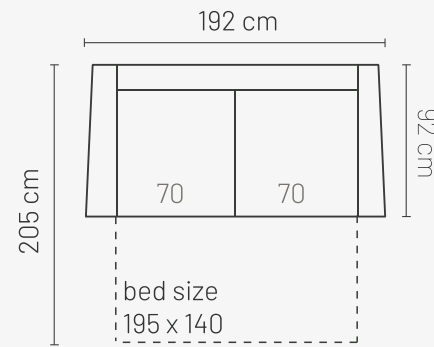

PADOVA

PADDING: Polyurethane Foam HR35
FRAME: Birch plywood & pine

ADDITIONAL INFORMATION

Height: 81 cm
Sitting height: 42 cm
Sitting depth: 58 cm
Dec. pillows: 0

LEGS

LEG COLORS

ARMRESTS

COMBINATIONS

PADOVA 2 BS (armrest 1)

Padova 140
bed mattress width 140cm
bed frame width 160cm

PADOVA 3 BS (armrest 1)

Padova 160
bed mattress width 160cm
bed frame width 180cm

PADOVA

COMBINATIONS

PADOVA 120 (armrest 2)

PADOVA 120 (armrest 3)

PADOVA 140 (armrest 2)

PADOVA 160 (armrest 2)

PADOVA 140 (armrest 3)

PADOVA 160 (armrest 3)

PADOVA 140 (armrest 4)

PADOVA 160 (armrest 4)