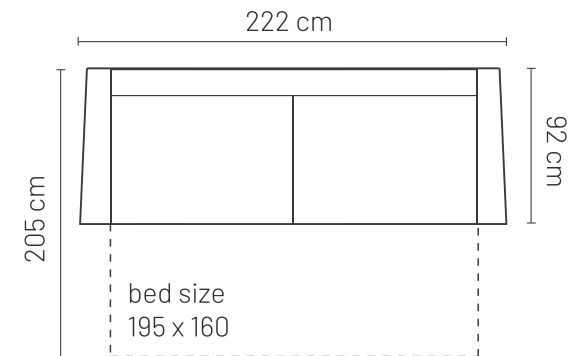

PADOVA

PADDING: Polyurethane Foam HR35
FRAME: Birch plywood & pine

ADDITIONAL INFORMATION

Height: 81 cm
Sitting height: 42 cm
Sitting depth: 58 cm
Dec. pillows: 0

LEGS

LEG COLORS

ARMRESTS

COMBINATIONS

PADOVA 2 BS (armrest 1)

Padova 140
bed mattress width 140cm
bed frame width 160cm

PADOVA 3 BS (armrest 1)

Padova 160
bed mattress width 160cm
bed frame width 180cm

PADOVA

COMBINATIONS

PADOVA 120 (armrest 2)

PADOVA 120 (armrest 3)

PADOVA 140 (armrest 2)

PADOVA 160 (armrest 2)

PADOVA 140 (armrest 3)

PADOVA 160 (armrest 3)

PADOVA 140 (armrest 4)

PADOVA 160 (armrest 4)