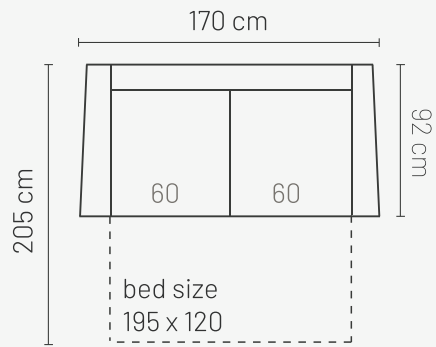

PADOVA

PADDING: Polyurethane Foam HR35
FRAME: Birch plywood & pine

ADDITIONAL INFORMATION

Height: 81 cm
Sitting height: 42 cm
Sitting depth: 58 cm
Dec. pillows: 0

LEGS

LEG COLORS

ARMRESTS

COMBINATIONS

PADOVA 2 BS (armrest 1)

Padova 140
bed mattress width 140cm
bed frame width 160cm

PADOVA 3 BS (armrest 1)

Padova 160
bed mattress width 160cm
bed frame width 180cm

PADOVA

COMBINATIONS

PADOVA 120 (armrest 2)

PADOVA 120 (armrest 3)

PADOVA 140 (armrest 2)

PADOVA 160 (armrest 2)

PADOVA 140 (armrest 3)

PADOVA 160 (armrest 3)

PADOVA 140 (armrest 4)

PADOVA 160 (armrest 4)