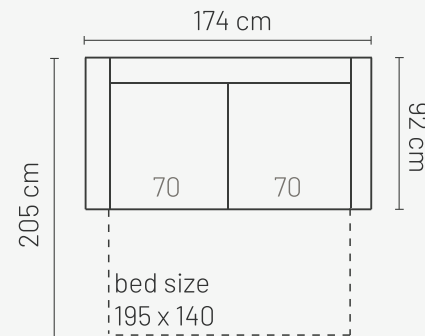

PADOVA

PADDING: Polyurethane Foam HR35
FRAME: Birch plywood & pine

ADDITIONAL INFORMATION

Height: 81 cm
Sitting height: 42 cm
Sitting depth: 58 cm
Dec. pillows: 0

LEGS

LEG COLORS

ARMRESTS

COMBINATIONS

PADOVA 2 BS (armrest 1)

Padova 140
bed mattress width 140cm
bed frame width 160cm

PADOVA 3 BS (armrest 1)

Padova 160
bed mattress width 160cm
bed frame width 180cm

PADOVA

COMBINATIONS

PADOVA 120 (armrest 2)

PADOVA 120 (armrest 3)

PADOVA 140 (armrest 2)

PADOVA 160 (armrest 2)

PADOVA 140 (armrest 3)

PADOVA 160 (armrest 3)

PADOVA 140 (armrest 4)

PADOVA 160 (armrest 4)