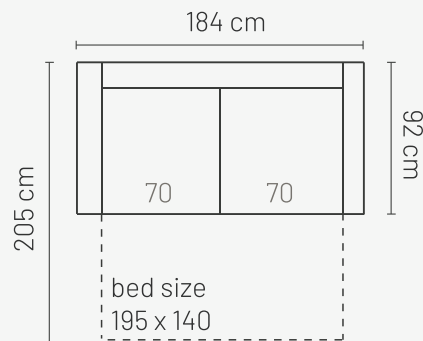

PADOVA

PADDING: Polyurethane Foam HR35
FRAME: Birch plywood & pine

ADDITIONAL INFORMATION

Height: 81 cm
Sitting height: 42 cm
Sitting depth: 58 cm
Dec. pillows: 0

LEGS

LEG COLORS

ARMRESTS

COMBINATIONS

PADOVA 2 BS (armrest 1)

Padova 140
bed mattress width 140cm
bed frame width 160cm

PADOVA 3 BS (armrest 1)

Padova 160
bed mattress width 160cm
bed frame width 180cm

PADOVA

COMBINATIONS

PADOVA 120 (armrest 2)

PADOVA 120 (armrest 3)

PADOVA 140 (armrest 2)

PADOVA 160 (armrest 2)

PADOVA 140 (armrest 3)

PADOVA 160 (armrest 3)

PADOVA 140 (armrest 4)

PADOVA 160 (armrest 4)