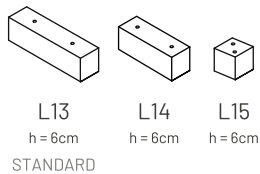

PADOVA

PADDING: Polyurethane Foam HR35
FRAME: Birch plywood & pine

ADDITIONAL INFORMATION

Height: 81 cm
Sitting height: 42 cm
Sitting depth: 58 cm
Dec. pillows: 0

LEGS

LEG COLORS

ARMRESTS

COMBINATIONS

PADOVA 2 BS (armrest 1)

Padova 140
bed mattress width 140cm
bed frame width 160cm

PADOVA 3 BS (armrest 1)

Padova 160
bed mattress width 160cm
bed frame width 180cm

PADOVA

COMBINATIONS

PADOVA 120 (armrest 2)

PADOVA 120 (armrest 3)

PADOVA 140 (armrest 2)

PADOVA 160 (armrest 2)

PADOVA 140 (armrest 3)

PADOVA 160 (armrest 3)

PADOVA 140 (armrest 4)

PADOVA 160 (armrest 4)