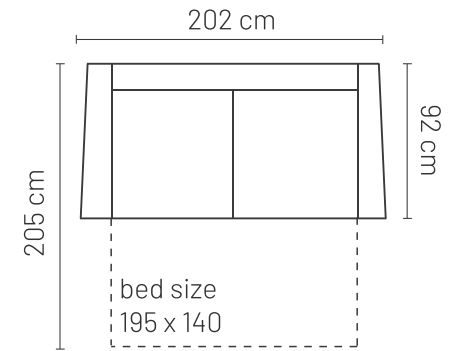

PADOVA

PADDING: Polyurethane Foam HR35
FRAME: Birch plywood & pine

ADDITIONAL INFORMATION

Height: 81 cm
Sitting height: 42 cm
Sitting depth: 58 cm
Dec. pillows: 0

LEGS

LEG COLORS

ARMRESTS

COMBINATIONS

PADOVA 2 BS (armrest 1)

Padova 140
bed mattress width 140cm
bed frame width 160cm

PADOVA 3 BS (armrest 1)

Padova 160
bed mattress width 160cm
bed frame width 180cm

PADOVA

COMBINATIONS

PADOVA 120 (armrest 2)

PADOVA 120 (armrest 3)

PADOVA 140 (armrest 2)

PADOVA 160 (armrest 2)

PADOVA 140 (armrest 3)

PADOVA 160 (armrest 3)

PADOVA 140 (armrest 4)

PADOVA 160 (armrest 4)