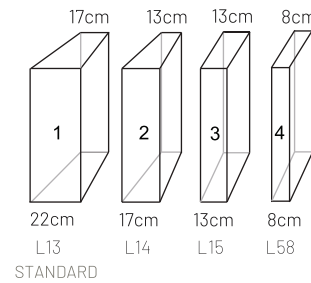

PADOVA

PADDING: Polyurethane Foam HR35
FRAME: Birch plywood & pine

ADDITIONAL INFORMATION

Height: 81 cm
Sitting height: 42 cm
Sitting depth: 58 cm
Dec. pillows: 0

LEGS

LEG COLORS

ARMRESTS

COMBINATIONS

PADOVA 2 BS (armrest 1)

Padova 140
bed mattress width 140cm
bed frame width 160cm

PADOVA 3 BS (armrest 1)

Padova 160
bed mattress width 160cm
bed frame width 180cm

PADOVA

COMBINATIONS

PADOVA 120 (armrest 2)

PADOVA 120 (armrest 3)

PADOVA 140 (armrest 2)

PADOVA 160 (armrest 2)

PADOVA 140 (armrest 3)

PADOVA 160 (armrest 3)

PADOVA 140 (armrest 4)

PADOVA 160 (armrest 4)