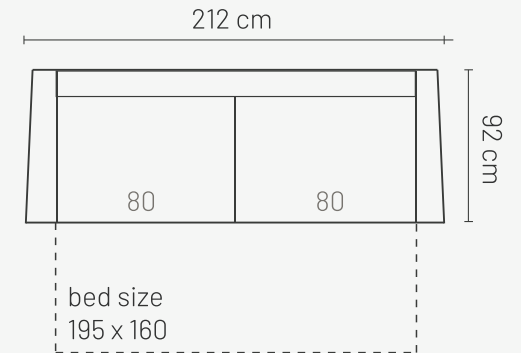

PADOVA

PADDING: Polyurethane Foam HR35
FRAME: Birch plywood & pine

ADDITIONAL INFORMATION

Height: 81 cm
Sitting height: 42 cm
Sitting depth: 58 cm
Dec. pillows: 0

LEGS

LEG COLORS

ARMRESTS

COMBINATIONS

PADOVA 2 BS (armrest 1)

Padova 140
bed mattress width 140cm
bed frame width 160cm

PADOVA 3 BS (armrest 1)

Padova 160
bed mattress width 160cm
bed frame width 180cm

PADOVA

COMBINATIONS

PADOVA 120 (armrest 2)

PADOVA 120 (armrest 3)

PADOVA 140 (armrest 2)

PADOVA 160 (armrest 2)

PADOVA 140 (armrest 3)

PADOVA 160 (armrest 3)

PADOVA 140 (armrest 4)

PADOVA 160 (armrest 4)