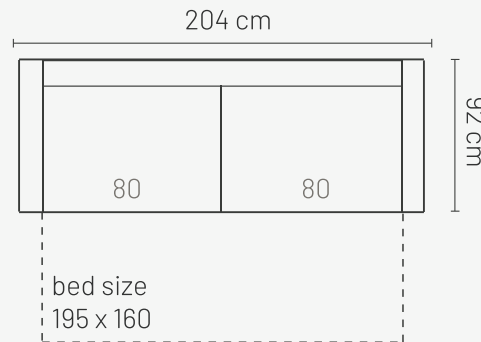

PADOVA

PADDING: Polyurethane Foam HR35
FRAME: Birch plywood & pine

ADDITIONAL INFORMATION

Height: 81 cm
Sitting height: 42 cm
Sitting depth: 58 cm
Dec. pillows: 0

LEGS

LEG COLORS

ARMRESTS

COMBINATIONS

PADOVA 2 BS (armrest 1)

Padova 140
bed mattress width 140cm
bed frame width 160cm

PADOVA 3 BS (armrest 1)

Padova 160
bed mattress width 160cm
bed frame width 180cm

PADOVA

COMBINATIONS

PADOVA 120 (armrest 2)

PADOVA 120 (armrest 3)

PADOVA 140 (armrest 2)

PADOVA 160 (armrest 2)

PADOVA 140 (armrest 3)

PADOVA 160 (armrest 3)

PADOVA 140 (armrest 4)

PADOVA 160 (armrest 4)