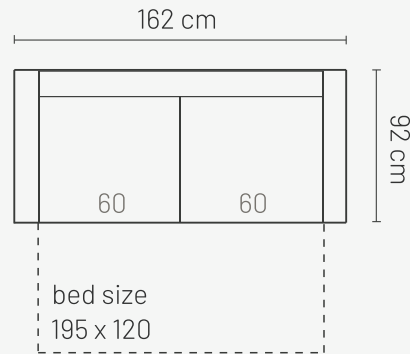

PADOVA

PADDING: Polyurethane Foam HR35
FRAME: Birch plywood & pine

ADDITIONAL INFORMATION

Height: 81 cm
Sitting height: 42 cm
Sitting depth: 58 cm
Dec. pillows: 0

LEGS

LEG COLORS

ARMRESTS

COMBINATIONS

PADOVA 2 BS (armrest 1)

Padova 140
bed mattress width 140cm
bed frame width 160cm

PADOVA 3 BS (armrest 1)

Padova 160
bed mattress width 160cm
bed frame width 180cm

PADOVA

COMBINATIONS

PADOVA 120 (armrest 2)

PADOVA 120 (armrest 3)

PADOVA 140 (armrest 2)

PADOVA 160 (armrest 2)

PADOVA 140 (armrest 3)

PADOVA 160 (armrest 3)

PADOVA 140 (armrest 4)

PADOVA 160 (armrest 4)