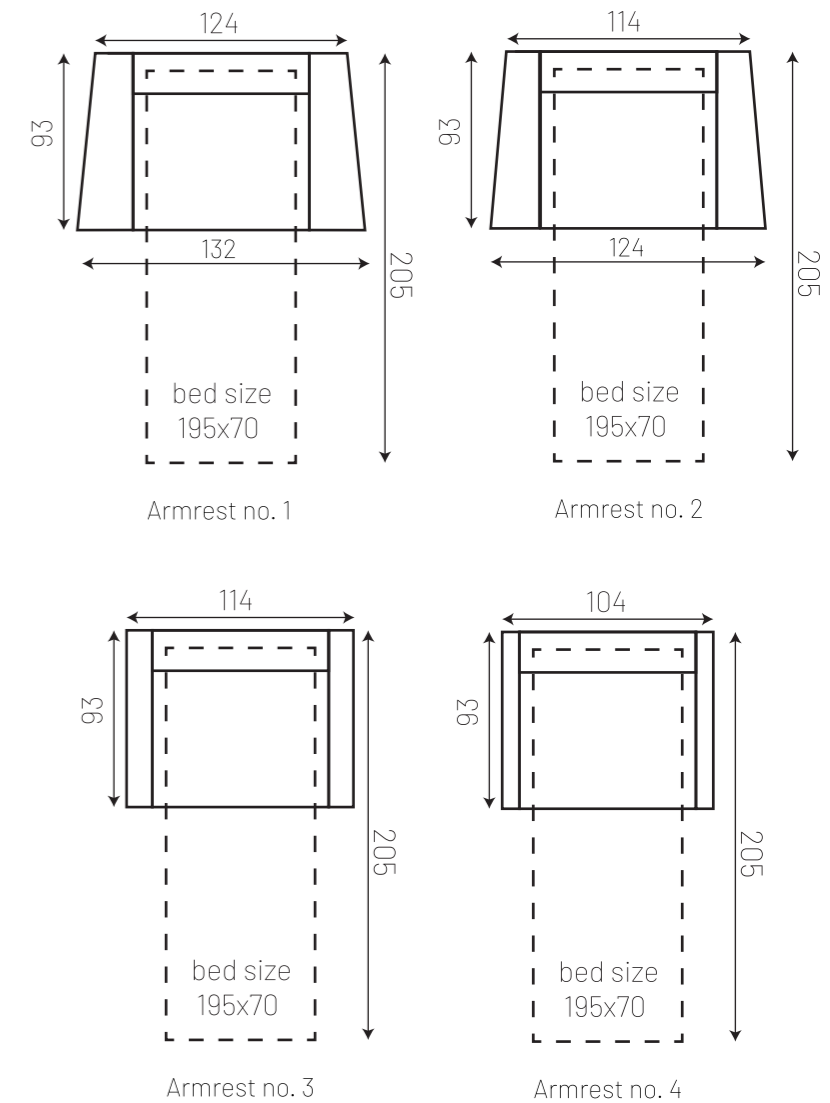

PADOVA 70

PADDING: Polyurethane Foam HR35

FRAME: Birch plywood & pine

Armrest no.4 on image

COMBINATIONS

ADDITIONAL INFORMATION

Height: 81 cm
Sitting height: 45 cm
Sitting width: 83 cm
Sitting depth: 58 cm
Dec. pillows: 0