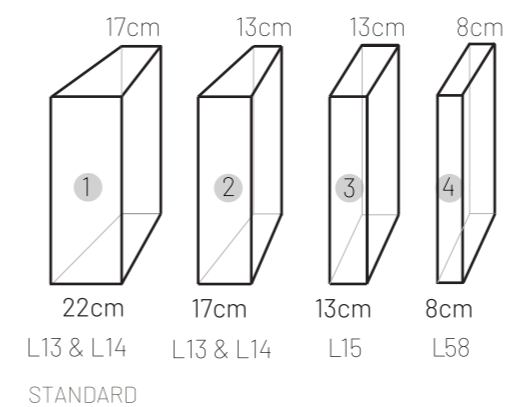

LEG COLORS

ARMRESTS

Armrest no.4 on image