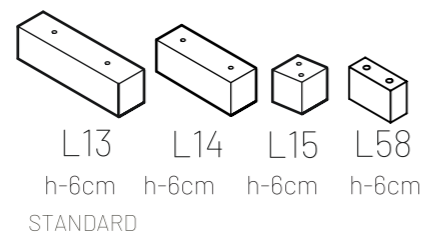

PADOVA 70

PADDING: Polyurethane Foam HR35

FRAME: Birch plywood & pine

COMBINATIONS

ADDITIONAL INFORMATION

Height: 81 cm
Sitting height: 45 cm
Sitting width: 83 cm
Sitting depth: 58 cm
Dec. pillows: 0

LEGS

LEG COLORS

ARMRESTS

Riia 142, Tartu 50411 Estonia | Office: +372 641 2412
Sales: +358 4004 30292 (FIN) +372 512 6036 (EST)
bellfire@bellfire.ee | bellfire@elisaneet.fi | tilaukset@bellfire.ee