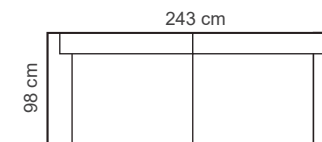

MEASUREMENTS

MOMO 3

ADDITIONAL INFORMATION

Height: 85cm
Sitting height: 46cm
Sitting depth: 70cm

LEGS METAL LEGS

L78

h- 17 cm

● black
STANDARD

L76

h- 17 cm

● silver

L85

h- 17 cm

● silver