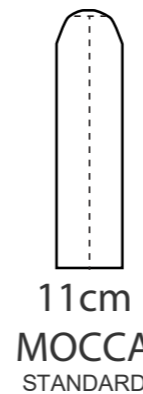

MOCCA

PADDING: Feather+fiber, Polyurethane Foam HR35
FRAME: Birch plywood & pine
BACK CUSHIONS: 65% feather, 35% fiber

Legs can be under armrest or under the seats

Feather cushion (standard)

65% new white Hungarian duck feathers class 2 (EN12934)
 35% Hollow conjugated siliconized virgin polyester fiber HCS7dx64mm

Memory foam cushion

Also available with memory foam cushions

ADDITIONAL INFORMATION

Height: 88 cm
 Sitting height: 46 cm
 Armrest: 11 cm
 Sitting depth: 60 cm
 Dec. pillows: 2 pcs.

LEGS

L65
 15 cm
 METAL LEG
 ● silver
 STANDARD

L75
 15 cm
 METAL LEG
 ● black

L84
 15 cm
 WOODEN LEG
 2 different locations

LEG COLORS

-  01 Natural
-  04 Black
-  05 Oiled Oak +5€/pc
-  STANDARD 08 Oak stain

ARMRESTS

COMBINATIONS

Corner unit available in 1C1, 1C2, 2C2, 2C3, 3C3, 1C3