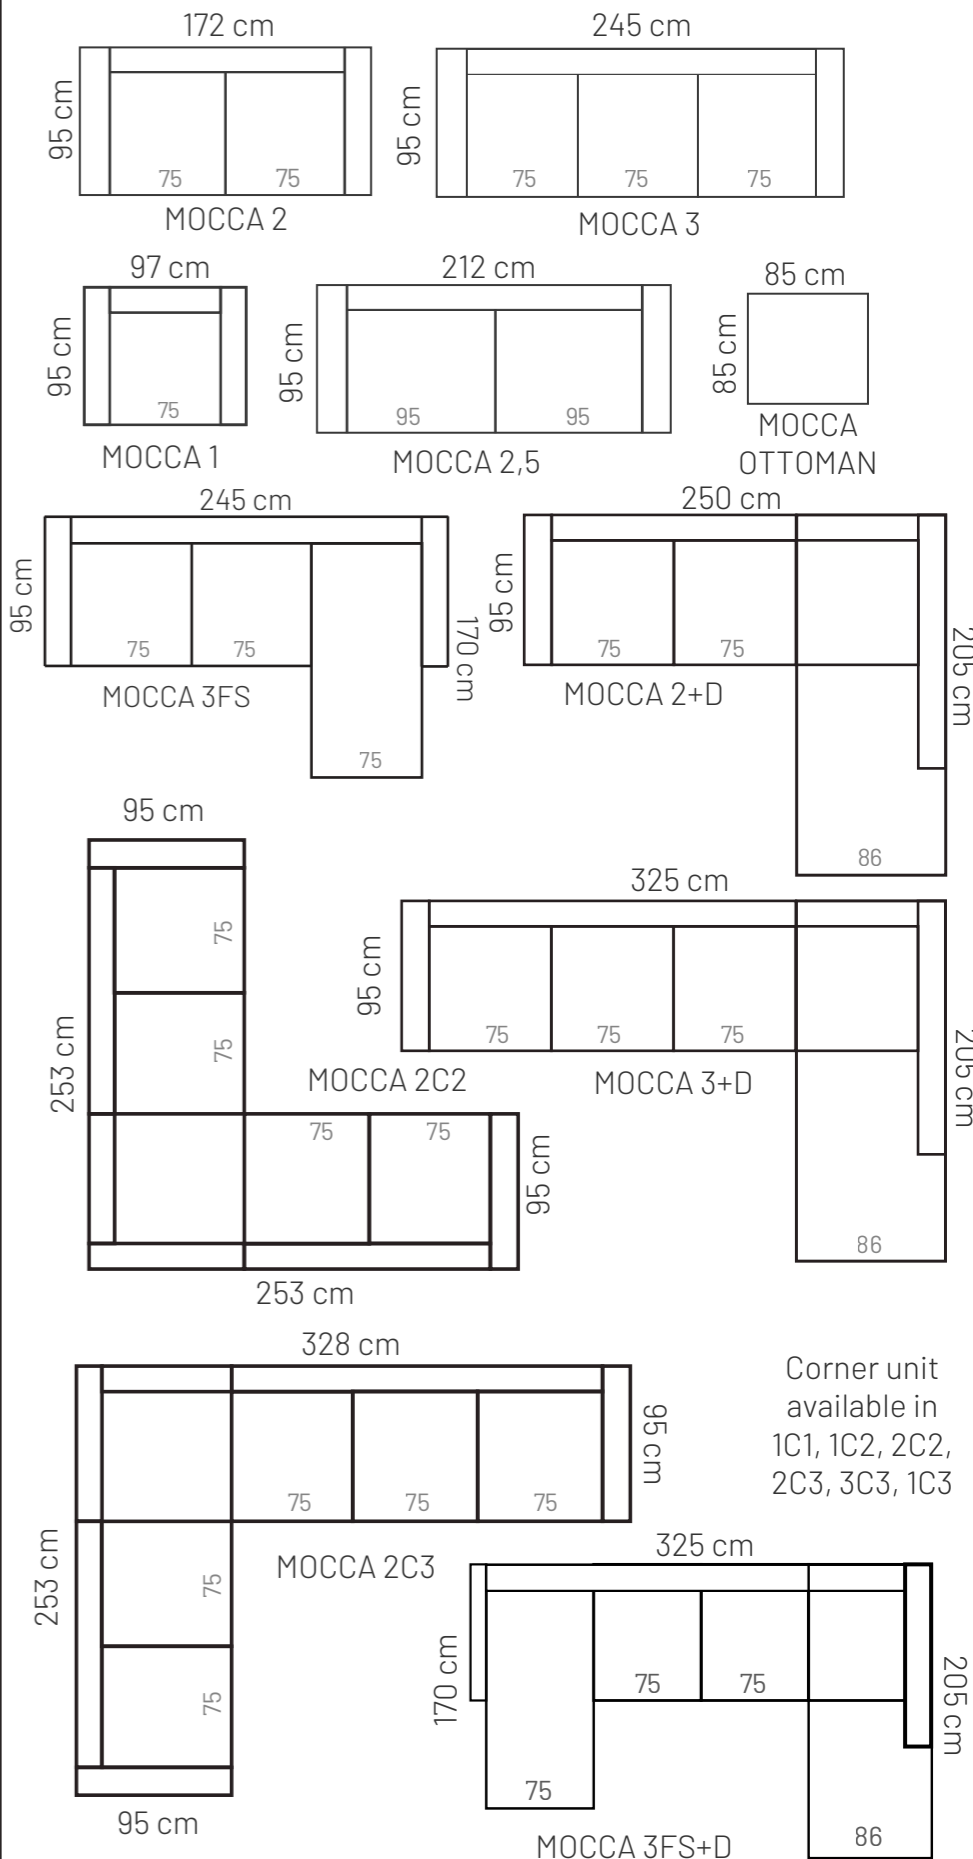

MOCCA

PADDING: Feather+fiber, Polyurethane Foam HR35
FRAME: Birch plywood & pine
BACK CUSHIONS: 65% feather, 35% fiber

Legs can be under armrest or under the seats

Feather cushion (standard)

65% new white Hungarian duck feathers class 2 (EN12934)
 35% Hollow conjugated siliconized virgin polyester fiber HCS7dx64mm

Memory foam cushion

Also available with memory foam cushions

ADDITIONAL INFORMATION

Height: 88 cm
 Sitting height: 46 cm
 Armrest: 11 cm
 Sitting depth: 60 cm
 Dec. pillows: 2 pcs.

LEGS

L65
 15 cm
 METAL LEG
 ● silver
 STANDARD

L75
 15 cm
 METAL LEG
 ● black

L84
 15 cm
 WOODEN LEG
 2 different locations

LEG COLORS

-  01 Natural
-  04 Black
-  05 Oiled Oak +5€/pc
-  STANDARD 08 Oak stain

ARMRESTS

COMBINATIONS

Corner unit available in 1C1, 1C2, 2C2, 2C3, 3C3, 1C3