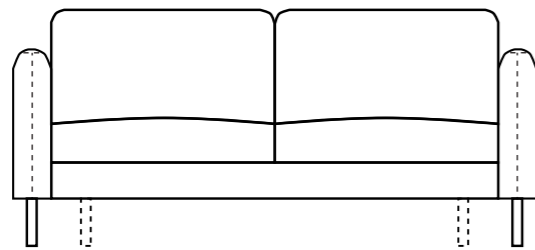

MOCCA

PADDING: Feather+fiber, Polyurethane Foam HR35
FRAME: Birch plywood & pine
BACK CUSHIONS: 65% feather, 35% fiber

Legs can be under armrest or under the seats

Feather cushion (standard)

65% new white Hungarian duck feathers class 2 (EN12934)
 35% Hollow conjugated siliconized virgin polyester fiber HCS7dx64mm

Memory foam cushion

Also available with memory foam cushions

ADDITIONAL INFORMATION

Height: 88 cm
 Sitting height: 46 cm
 Armrest: 11 cm
 Sitting depth: 60 cm
 Dec. pillows: 2 pcs.

LEGS

L65
 15 cm
 METAL LEG
 ● silver
 STANDARD

L75
 15 cm
 METAL LEG
 ● black

L84
 15 cm
 WOODEN LEG
 2 different locations

LEG COLORS

-  01 Natural
-  04 Black
-  05 Oiled Oak +5€/pc
-  STANDARD 08 Oak stain

ARMRESTS

COMBINATIONS

Corner unit available in 1C1, 1C2, 2C2, 2C3, 3C3, 1C3