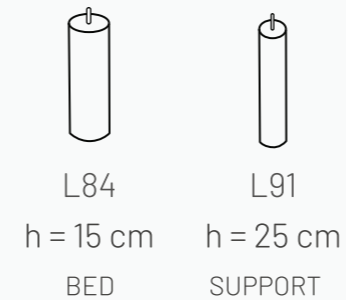

LEGS

Riia 142, Tartu 50411 Estonia | Office: +372 641 2412
Sales: +358 4004 30292 (FIN) +372 512 6036 (EST)
bellfire@bellfire.ee | bellfire@elisanet.fi | tilaukset@bellfire.ee