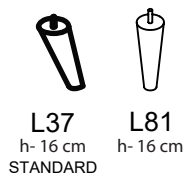

LOFT

PADDING: Feather & Polyrethane Foam HR35
FRAME: Birch plywood & pine

ADDITIONAL INFORMATION

Height: 85 cm
Sitting height: 46 cm
Armrest: 14 cm
Sitting depth: 60cm
Dec. pillows: 0 pcs
Fabric: Hometown 16
Loose cover

LEGS

LEG COLORS

- STANDARD 01 Natural
- 03 Dark Brown
- 04 Black
- 05 Oiled Oak (extra price)
- 08 Oak stain

MEASUREMENTS