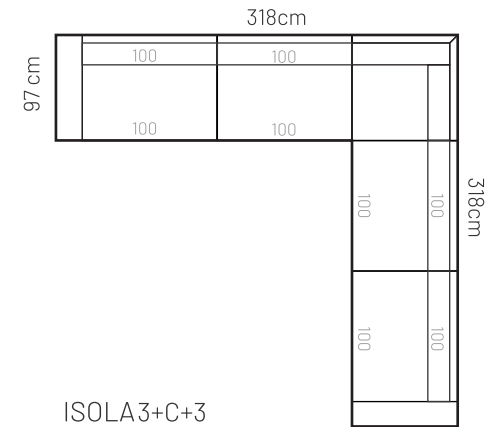

MEASUREMENTS

ADDITIONAL INFORMATION

Height: 90 cm
 Sitting height: 46 cm
 Armrest: 23 cm
 Sitting depth: 65 / 135 cm
 Dec. pillows: 0 pcs.

LEGS

METAL LEGS

L76

h - 17 cm

● silver

■ 05 Oiled Oak extra price

ARMRESTS

23cm
PLAZA

12cm
RIZZI

23cm
ISOLA

PLAZA headrest

PLAZA FS

Measurements tolerance +/- 3 cm

ISOLAD

ISOLA1+CD

ISOLA2+CD

ISOLA3+CD

ISOLA1+C+2

ISOLA1(100)+C+2

ISOLA2+C+2

ISOLA3+C+3