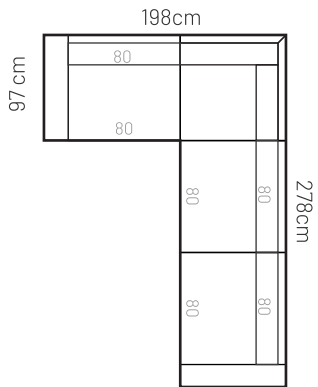

ISOLA1+C+2