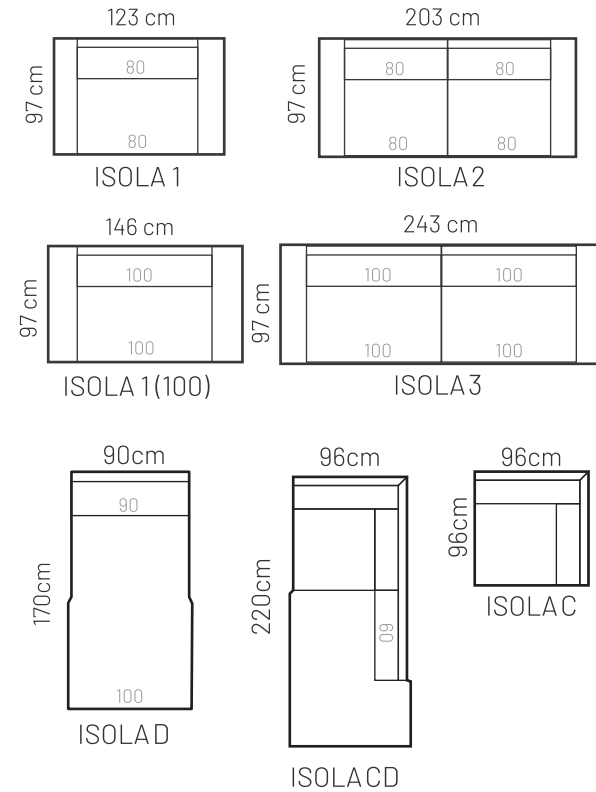

ISOLA

PADDING: Feather+fiber, Polyrethane Foam HR35
 FRAME: Birch plywood & pine
 BACK CUSHIONS: Feather+fiber

65% new white Hungarian duck feathers class 2 (EN12934)
 35% hollow conjugated siliconized virgin polyester fiber HCS7dx64mm

MEASUREMENTS

ADDITIONAL INFORMATION

Height: 90 cm
 Sitting height: 46 cm
 Armrest: 23 cm
 Sitting depth: 65 / 135 cm
 Dec. pillows: 0 pcs.

LEGS

METAL LEGS

L76

h - 17 cm

● silver

L78

h - 17 cm

● black

WOODEN LEG

L86

h - 17 cm

■ 03 Dark brown

■ 08 Oak stain

■ 05 Oiled Oak extra price

ARMRESTS

23cm
PLAZA

12cm
RIZZI

23cm
ISOLA

PLAZA headrest

PLAZA FS

Measurements tolerance +/- 3 cm