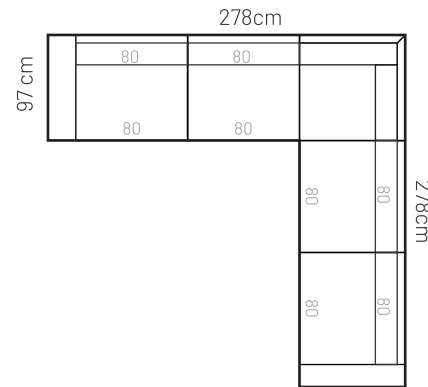

ISOLA2+C+2