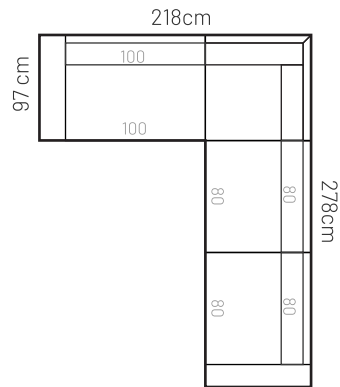

ISOLA1(100)+C+2