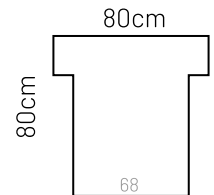

MEASUREMENTS

ADDITIONAL INFORMATION

Height: 90 cm
 Sitting height: 46 cm
 Armrest: 23 cm
 Sitting depth: 65 / 135 cm
 Dec. pillows: 0 pcs.

LEGS

METAL LEGS

L76

h - 17 cm

● silver

L78

h - 17 cm

● black

WOODEN LEG

L86

h - 17 cm

■ 03 Dark brown

■ 08 Oak stain

■ 05 Oiled Oak extra price

ARMRESTS

23cm
PLAZA

12cm
RIZZI

23cm
ISOLA

PLAZA headrest

PLAZA FS

Measurements tolerance +/- 3 cm