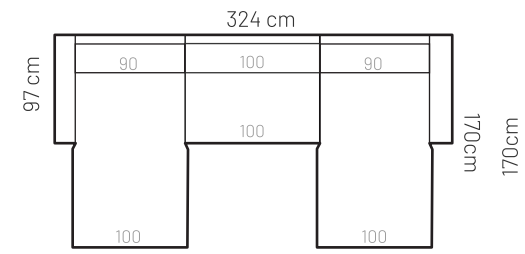

ISOLAD+ 1(100)+ D