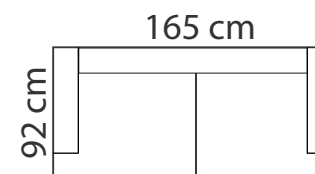

HOWARD

PADDING: Polyurethane Foam HR35
FRAME: Birch plywood & pine

COMBINATIONS

HOWARD 1

HOWARD 2

HOWARD 3

OTTOMAN

ADDITIONAL INFORMATION

Height: 87 cm
Sitting height: 46 cm
Armrest: 15 cm
Dec. pillows: 0 pcs
Leg height : 12 cm
Seat pillows - only top side usable