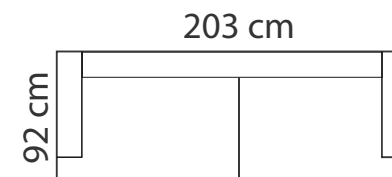

HOWARD

PADDING: Polyurethane Foam HR35
FRAME: Birch plywood & pine

COMBINATIONS

HOWARD 1

HOWARD 2

HOWARD 3

OTTOMAN

ADDITIONAL INFORMATION

Height: 87 cm
Sitting height: 46 cm
Armrest: 15 cm
Dec. pillows: 0 pcs
Leg height : 12 cm
Seat pillows - only top side usable