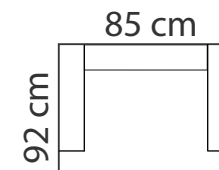

HOWARD

PADDING: Polyurethane Foam HR35
FRAME: Birch plywood & pine

COMBINATIONS

HOWARD 1

HOWARD 2

HOWARD 3

OTTOMAN

ADDITIONAL INFORMATION

Height: 87 cm
Sitting height: 46 cm
Armrest: 15 cm
Dec. pillows: 0 pcs
Leg height : 12 cm
Seat pillows - only top side usable