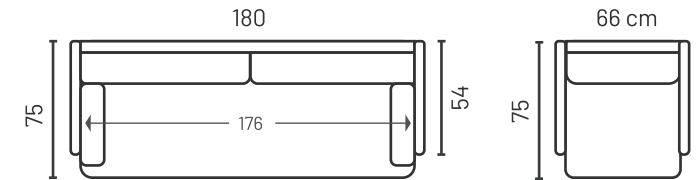

## MEASUREMENTS

HENNE 3

HENNE 1

## ADDITIONAL INFORMATION

Height: 84 cm  
Depth: 75cm  
Sitting height: 43 cm  
Sitting depth: 51 cm  
Armrest height: 52 cm

High-quality outdoor fabric

Guaranteed colorfastness to light for 5 years.

Repels dirt, stains and liquids. Easy to clean.