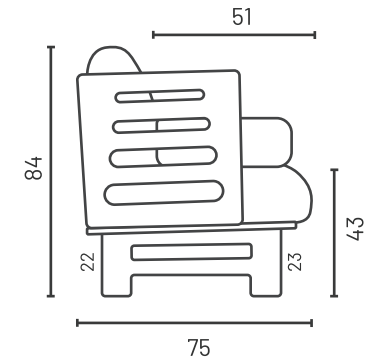

## MEASUREMENTS

HENNE 3

HENNE 1

## ADDITIONAL INFORMATION

Height: 84 cm  
Depth: 75cm  
Sitting height: 43 cm  
Sitting depth: 51 cm  
Armrest height: 52 cm

High-quality outdoor fabric

Guaranteed colorfastness to light for 5 years.

Repels dirt, stains and liquids. Easy to clean.