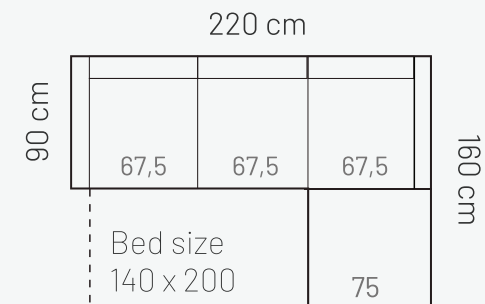

## MEASUREMENTS

EMMA 2BS+Dbox

EMMA 3BS

## ADDITIONAL INFORMATION

Height: 90 cm  
Sitting height: 46 cm  
Armrest: 8 cm  
Sitting depth: 55 cm  
Dec. pillows: 0

## LEGS

L49  
h = 12 cm