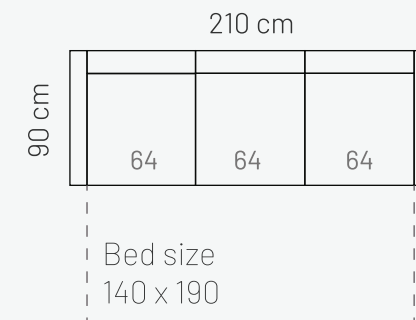

## MEASUREMENTS

EMMA 2BS+Dbox

EMMA 3BS

## ADDITIONAL INFORMATION

Height: 90 cm  
Sitting height: 46 cm  
Armrest: 8 cm  
Sitting depth: 55 cm  
Dec. pillows: 0

## LEGS

L49  
h = 12 cm