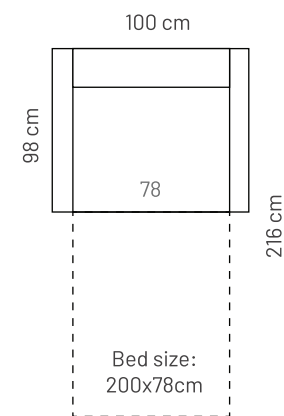

CASA 1BS

FRAME: Birch plywood & pine
SEAT: Polyurethane Foam

MEASUREMENTS

CASA 1BS

ADDITIONAL INFORMATION

Height: 87 cm
Sitting height: 45 cm
Sitting depth: 52 cm
Armrest: 12 cm

LEGS WOODEN

L36
h = 10 cm
d = 5 cm

LEG COLORS

Packaging measurements: 100x102x67cm

Possible to order a soft cover mattress for additional comfort.

Riia 142, Tartu 50411 Estonia | Office: +372 641 2412
Sales: +358 4004 30292 (FIN) +372 512 6036 (EST)
bellfire@bellfire.ee | bellfire@elisanel.fi |