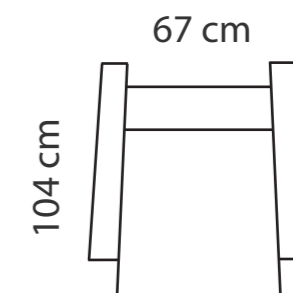

BORA, POLO, MILO

PADDING: Polyurethane Foam HR35

FRAME: Birch plywood & pine

BORA
Height: 96 cm
Sitting height: 45 cm

POLO
Height: 102 cm
Sitting height: 45 cm
Neckpillow

MILO - rocking chair
Height: 102 cm
Sitting height: 45 cm
Neckpillow

COMBINATIONS

BORA

POLO

OTTOMAN

MILO

ADDITIONAL INFORMATION

Armrest: 6 cm
Sitting depth: 50 cm
Dec. pillows: 0 pcs.

LEGS