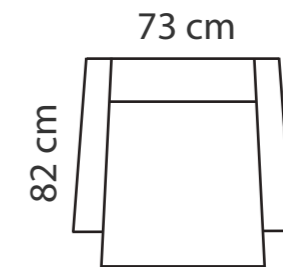

BORA, POLO, MILO

PADDING: Polyurethane Foam HR35

FRAME: Birch plywood & pine

BORA
Height: 96 cm
Sitting height: 45 cm

POLO
Height: 102 cm
Sitting height: 45 cm
Neckpillow

MILO - rocking chair
Height: 102 cm
Sitting height: 45 cm
Neckpillow

COMBINATIONS

BORA

POLO

OTTOMAN

MILO

ADDITIONAL INFORMATION

Armrest: 6 cm
Sitting depth: 50 cm
Dec. pillows: 0 pcs.

LEGS