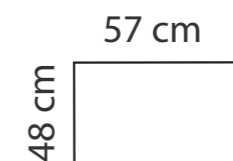

BORA, POLO, MILO

PADDING: Polyurethane Foam HR35

FRAME: Birch plywood & pine

BORA
Height: 96 cm
Sitting height: 45 cm

POLO
Height: 102 cm
Sitting height: 45 cm
Neckpillow

MILO - rocking chair
Height: 102 cm
Sitting height: 45 cm
Neckpillow

COMBINATIONS

BORA

POLO

OTTOMAN

MILO

ADDITIONAL INFORMATION

Armrest: 6 cm
Sitting depth: 50 cm
Dec. pillows: 0 pcs.

LEGS