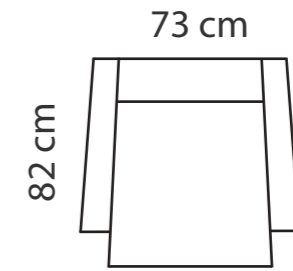

BORA, POLO, MILO

PADDING: Polyurethane Foam HR35

FRAME: Birch plywood & pine

BORA
Height: 96 cm
Sitting height: 45 cm

POLO
Height: 102 cm
Sitting height: 45 cm
Neckpillow

MILO - rocking chair
Height: 102 cm
Sitting height: 45 cm
Neckpillow

COMBINATIONS

BORA

POLO

OTTOMAN

MILO

ADDITIONAL INFORMATION

Armrest: 6 cm
Sitting depth: 50 cm
Dec. pillows: 0 pcs.

LEGS