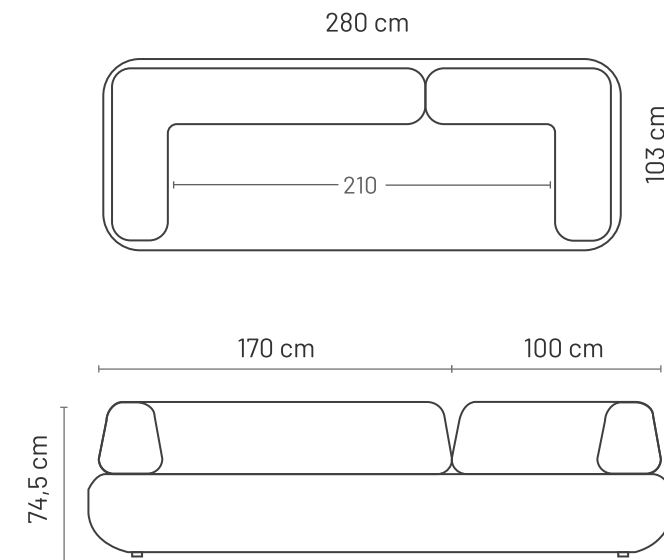

BELLO

Seat: Pocket spring + HR foam
Frame: Birch plywood & fir

MEASUREMENTS

ADDITIONAL INFORMATION

Height: 74,5 cm
Sitting height: 40,5 cm
Armrest: 30 cm
Sitting depth: 68 cm

LEGS WOODEN

h = 2,5 cm
d = 8 cm
● 04 - black

Pocket spring seats
125 mm, 1,7 mm

Riia 142, Tartu 50411 Estonia | Office: +372 641 2412
Sales: +358 4004 30292 (FIN) +372 512 6036 (EST)
bellfire@bellfire.ee | bellfire@elisaneet.fi |