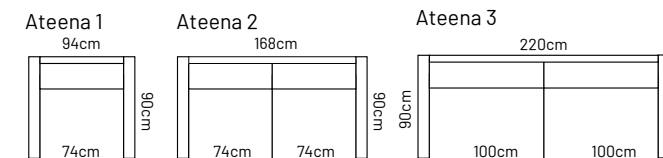

ATEENA

FRAME: Birch plywood & pine
 PADDING: Polyurethane Foam HR35
 BACK CUSHIONS: Fiber 100%

MEASUREMENTS

ADDITIONAL INFORMATION

Height: 85cm
 Sitting height: 45cm
 Sitting depth: 50cm
 Sitting width: 74 / 100cm
 Armrest: 10cm
 Dec. pillows: 0 pcs

LEGS

L87
 Ø 3 cm
 h- 19 cm
 ● black metal leg

Ateena 3

Ateena XL FS

Ateena ottoman
 75x75

Ateena 2C3

Ateena 3C3