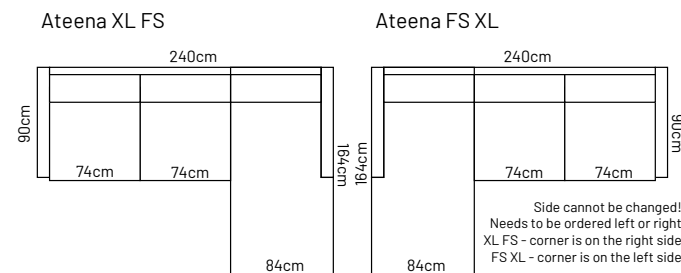

ATEENA

FRAME: Birch plywood & pine
 PADDING: Polyurethane Foam HR35
 BACK CUSHIONS: Fiber 100%

MEASUREMENTS

ADDITIONAL INFORMATION

Height: 85cm
 Sitting height: 45cm
 Sitting depth: 50cm
 Sitting width: 74 / 100cm
 Armrest: 10cm
 Dec. pillows: 0 pcs

LEGS

L87
 Ø 3 cm
 h- 19 cm
 ● black metal leg

Ateena 3

Ateena XL FS

Ateena ottoman
 75x75

Ateena 2C3

Ateena 3C3