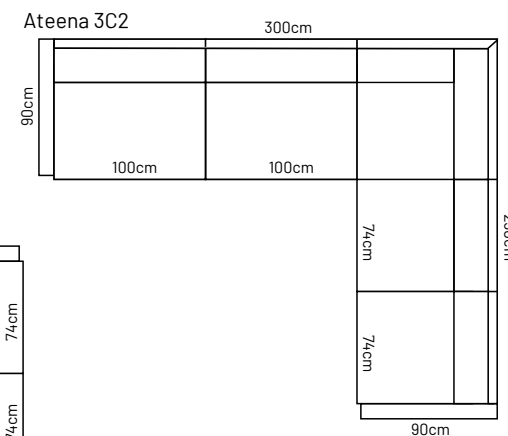

ATEENA

FRAME: Birch plywood & pine
 PADDING: Polyurethane Foam HR35
 BACK CUSHIONS: Fiber 100%

MEASUREMENTS

ADDITIONAL INFORMATION

Height: 85cm
 Sitting height: 45cm
 Sitting depth: 50cm
 Sitting width: 74 / 100cm
 Armrest: 10cm
 Dec. pillows: 0 pcs

LEGS

L87
 Ø 3 cm
 h- 19 cm
 ● black metal leg

Ateena 3

Ateena XL FS

Ateena ottoman
 75x75

Ateena 2C3

Ateena 3C3