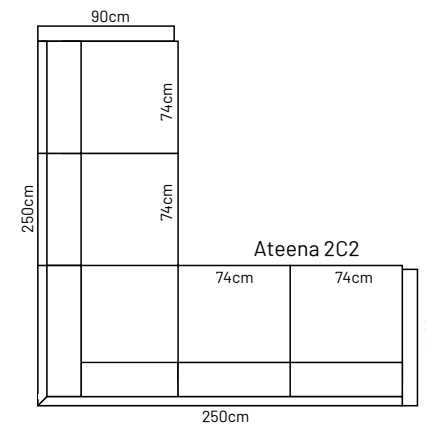

ATEENA

FRAME: Birch plywood & pine
 PADDING: Polyurethane Foam HR35
 BACK CUSHIONS: Fiber 100%

MEASUREMENTS

ADDITIONAL INFORMATION

Height: 85cm
 Sitting height: 45cm
 Sitting depth: 50cm
 Sitting width: 74 / 100cm
 Armrest: 10cm
 Dec. pillows: 0 pcs

LEGS

L87
 Ø 3 cm
 h- 19 cm
 ● black metal leg

Ateena 3

Ateena XL FS

Ateena ottoman
 75x75

Ateena 2C3

Ateena 3C3