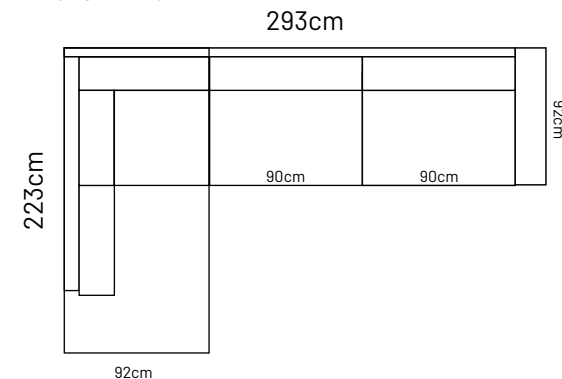

ARENA

FRAME: Birch plywood & pine
PADDING: Polyurethane Foam HR35100 SOFT standard
PADDING: Polyurethane Foam HR35130 HARD
BACK CUSHIONS: Fiber 100% 22cm

MEASUREMENTS

Arena D+2.5

Arena 2.5+D

ADDITIONAL INFORMATION

Height: 85 cm
Sitting height: 45 cm
Sitting depth: 56 cm
Sitting width: 90 cm
Armrest: 21cm
Dec. pillows: 2 pcs

LEGS

L47
13,5 x 13,5 cm
h- 12,5 cm
● silver metal leg
STANDARD

L88
14 x 14 cm
h- 13 cm
● oak stain wooden leg - 08