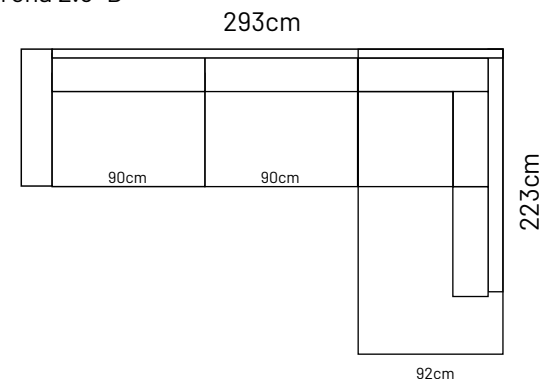

ARENA

FRAME: Birch plywood & pine
PADDING: Polyurethane Foam HR35100 SOFT standard
PADDING: Polyurethane Foam HR35130 HARD
BACK CUSHIONS: Fiber 100% 22cm

MEASUREMENTS

Arena D+2.5

Arena 2.5+D

ADDITIONAL INFORMATION

Height: 85 cm
Sitting height: 45 cm
Sitting depth: 56 cm
Sitting width: 90 cm
Armrest: 21cm
Dec. pillows: 2 pcs

LEGS

L47
13,5 x 13,5 cm
h- 12,5 cm
● silver metal leg
STANDARD

L88
14 x 14 cm
h- 13 cm
● oak stain wooden leg - 08