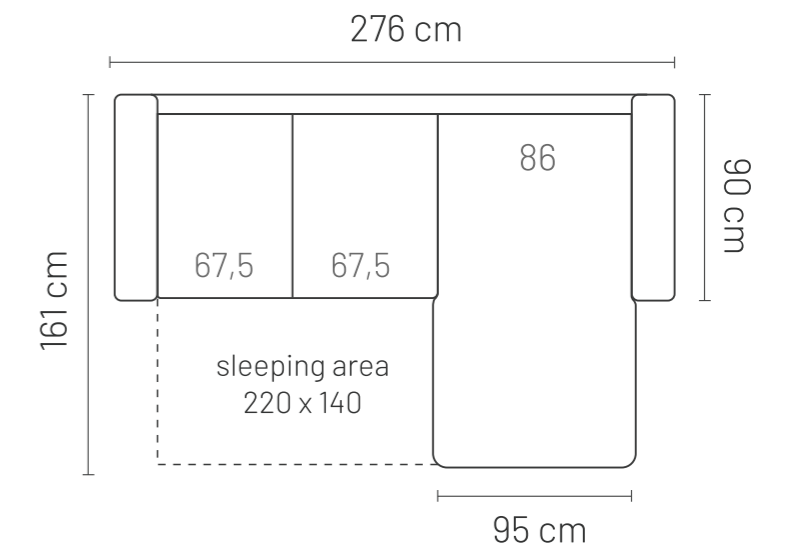

ANNI

FRAME: Birch plywood & pine.
Zig-zag arch spring on frame.

MEASUREMENTS

DBOX+2BS

2BS+DBOX

ADDITIONAL INFORMATION

Height: 74 cm
Sitting height: 46 cm
Sitting depth: 53 cm
Armrest: 26 cm
Armrest height: 58 cm

LEGS

L92

h = 12 cm
d = 3,5 cm

LEG COLORS

03 Dark brown

08 Oak Stain

05 Oiled Oak
extra price

ARMRESTS