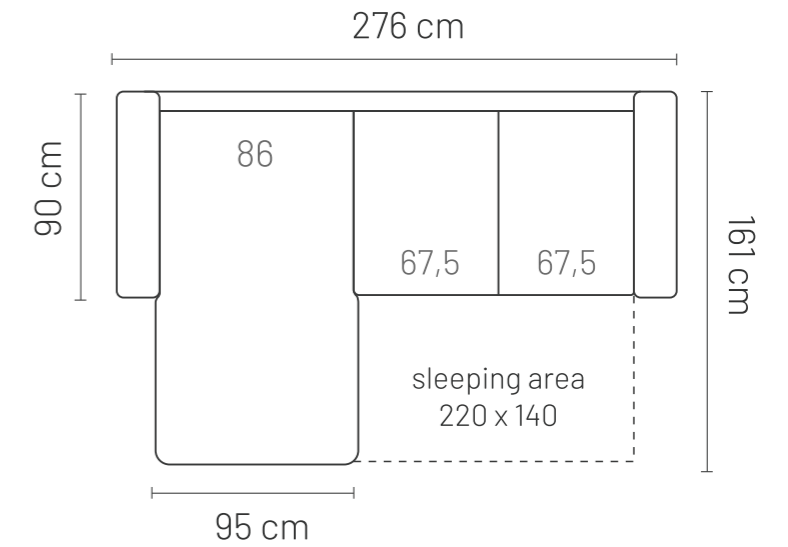

ANNI

FRAME: Birch plywood & pine.
Zig-zag arch spring on frame.

MEASUREMENTS

DBOX+2BS

2BS+DBOX

ADDITIONAL INFORMATION

Height: 74 cm
Sitting height: 46 cm
Sitting depth: 53 cm
Armrest: 26 cm
Armrest height: 58 cm

LEGS

L92

h = 12 cm
d = 3,5 cm

LEG COLORS

03 Dark brown

08 Oak Stain

05 Oiled Oak
extra price

ARMRESTS