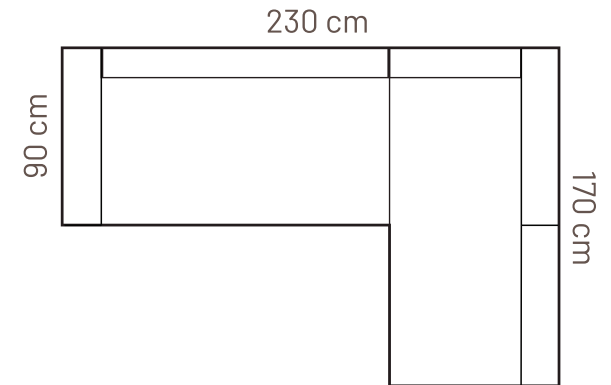

## MEASUREMENTS

### AMELIE 2+D

The placement of the legs is indicated by dashed circles. 

### ADDITIONAL INFORMATION

Height: 85 cm  
Sitting height: 45 cm  
Armrest: 10 cm  
Sitting depth: 55 cm  
Dec. pillows: 0 pcs