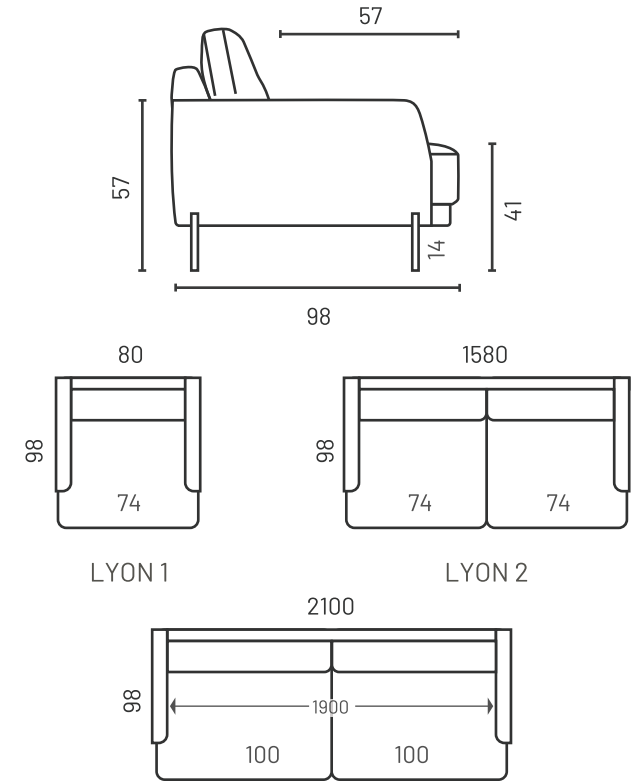

LYON

Frame: Birch plywood & fir
 Seat padding: Polyurethane foam, HR foam
 Back padding: Polyurethane foam; Outer layer: feather

LYON with L95

LYON with L81

MEASUREMENTS

The height measurements depend on the height of the chosen leg.

ADDITIONAL INFORMATION

Height: 79 cm*
 Depth: 98 cm
 Sitting height: 41 cm*
 Sitting depth: 57 cm
 Armrest height: 57 cm*

*Height measurements with leg L95.

The height measurements depend on the height of the chosen leg.

LEGS

METAL

L95

h = 14 cm
 ● black

WOODEN

L81

Ø 5,5 cm
 h = 16 cm

LEG COLORS