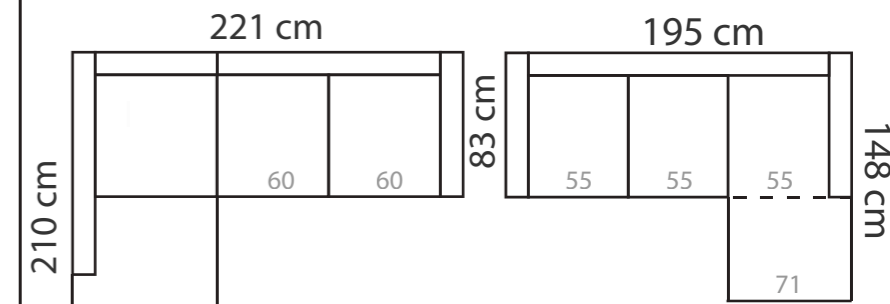

TOLEDO

PADDING: Polyurethane Foam E30
 FRAME: Birch plywood & pine

TOLEDO 2+D

COMBINATIONS

TOLEDO 1 TOLEDO 2 TOLEDO 3
 TOLEDO 3 (2*85 - 195cm) - standard
 TOLEDO 3 (3*55 - 195cm)
 TOLEDO 3 L (3*60 - 210cm) - standard
 TOLEDO 3 L (2*90 - 210cm)

TOLEDO 2C3

TOLEDO 2C2

TOLEDO D+2

TOLEDO 3FS
 TOLEDO 3FS (3*55 - 195cm) standard
 TOLEDO 3FS L (3*60 - 210cm)

TOLEDO U - D+3FS

ADDITIONAL INFORMATION

Height: 80 cm (standard)
 Sitting height: 49 cm (standard)
 Seat width: 55 / 60 / 83 cm
 Seat depth: 53 cm
 Armrest width: 15 cm
 Decorative pillows: 2 pcs.
 Decorative pillows (Toledo 1): 0 pcs.