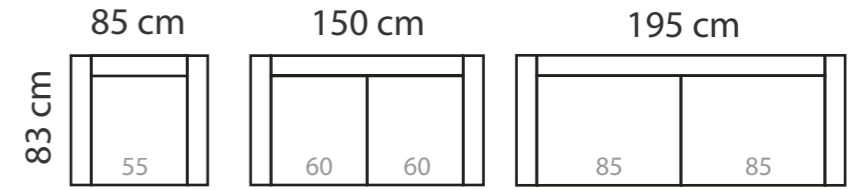

TOLEDO

PADDING: Polyurethane Foam E30
 FRAME: Birch plywood & pine

TOLEDO 2+D

COMBINATIONS

TOLEDO 1 TOLEDO 2 TOLEDO 3
 TOLEDO 3 (2*85 - 195cm) - standard
 TOLEDO 3 (3*55 - 195cm)
 TOLEDO 3 L (3*60 - 210cm) - standard
 TOLEDO 3 L (2*90 - 210cm)

TOLEDO 2C3

TOLEDO 2C2

TOLEDO D+2

TOLEDO 3FS
 TOLEDO 3FS (3*55 - 195cm) standard
 TOLEDO 3FS L (3*60 - 210cm)

TOLEDO U - D+3FS

ADDITIONAL INFORMATION

Height: 80 cm (standard)
 Sitting height: 49 cm (standard)
 Seat width: 55 / 60 / 83 cm
 Seat depth: 53 cm
 Armrest width: 15 cm
 Decorative pillows: 2 pcs.
 Decorative pillows (Toledo 1): 0 pcs.