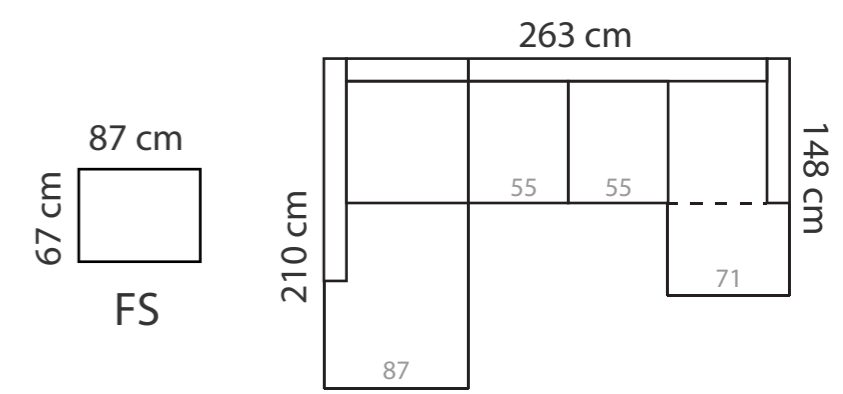

TOLEDO

PADDING: Polyurethane Foam E30
 FRAME: Birch plywood & pine

TOLEDO 2+D

COMBINATIONS

TOLEDO 1 TOLEDO 2 TOLEDO 3
 TOLEDO 3 (2*85 - 195cm) - standard
 TOLEDO 3 (3*55 - 195cm)
 TOLEDO 3 L (3*60 - 210cm) - standard
 TOLEDO 3 L (2*90 - 210cm)

TOLEDO 2C3

TOLEDO 2C2

TOLEDO D+2

TOLEDO 3FS
 TOLEDO 3FS (3*55 - 195cm) standard
 TOLEDO 3FS L (3*60 - 210cm)

TOLEDO U - D+3FS

ADDITIONAL INFORMATION

Height: 80 cm (standard)
 Sitting height: 49 cm (standard)
 Seat width: 55 / 60 / 83 cm
 Seat depth: 53 cm
 Armrest width: 15 cm
 Decorative pillows: 2 pcs.
 Decorative pillows (Toledo 1): 0 pcs.