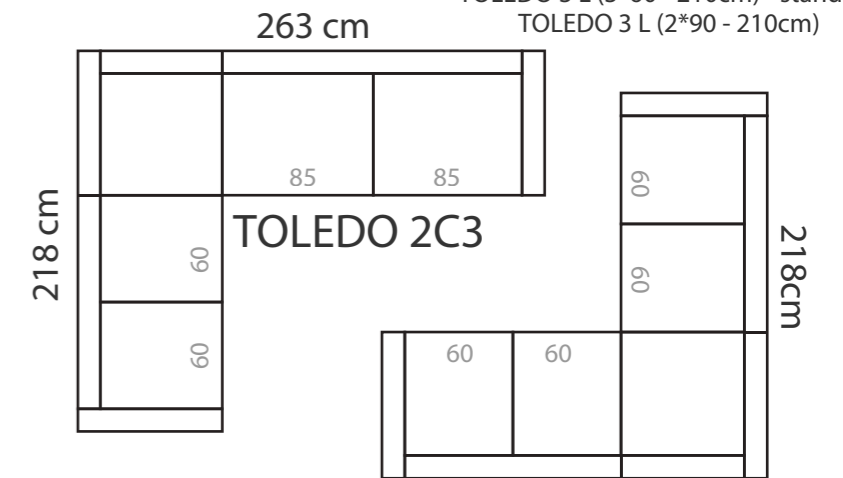

TOLEDO

PADDING: Polyurethane Foam E30
 FRAME: Birch plywood & pine

TOLEDO 2+D

COMBINATIONS

TOLEDO 1 TOLEDO 2 TOLEDO 3
 TOLEDO 3 (2*85 - 195cm) - standard
 TOLEDO 3 (3*55 - 195cm)
 TOLEDO 3 L (3*60 - 210cm) - standard
 TOLEDO 3 L (2*90 - 210cm)

TOLEDO 2C3

TOLEDO 2C2

TOLEDO D+2

TOLEDO 3FS
 TOLEDO 3FS (3*55 - 195cm) standard
 TOLEDO 3FS L (3*60 - 210cm)

TOLEDO U - D+3FS

ADDITIONAL INFORMATION

Height: 80 cm (standard)
 Sitting height: 49 cm (standard)
 Seat width: 55 / 60 / 83 cm
 Seat depth: 53 cm
 Armrest width: 15 cm
 Decorative pillows: 2 pcs.
 Decorative pillows (Toledo 1): 0 pcs.