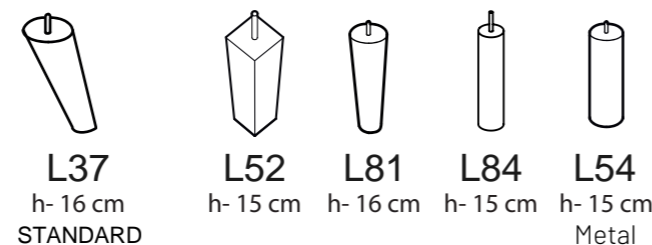

TOLEDO

PADDING: Polyurethane Foam E30
FRAME: Birch plywood & pine

COMBINATIONS

ADDITIONAL INFORMATION

Height: 80 cm (standard)
Sitting height: 49 cm (standard)
Seat width: 55 / 60 / 83 cm
Seat depth: 53 cm
Armrest width: 15 cm
Decorative pillows: 2 pcs.
Decorative pillows (Toledo 1): 0 pcs.

LEGS

LEG COLORS