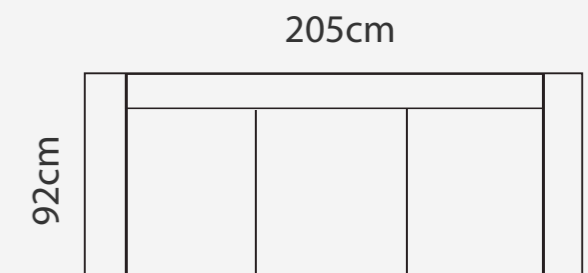

GRANDE

PADDING: Polyurethane Foam HR35
 FRAME: Birch plywood & pine

COMBINATIONS

GRANDE 1

GRANDE 2

GRANDE 3

ADDITIONAL INFORMATION

Height: 91cm
 Sitting height: 46cm
 Sitting depth : 55cm
 Dec. pillows: 0 pcs
 Fabric: Flash 100

LEGS

L49 L22
 h- 12 cm h- 10 cm
 STANDARD

LEG COLORS

-  01 Natural
-  STANDARD 03 Dark Brown
-  04 Black
-  05 Oiled Oak (extra price)
-  07 White (extra price)