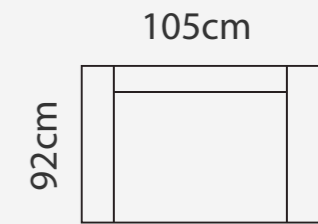

GRANDE

PADDING: Polyurethane Foam HR35
 FRAME: Birch plywood & pine

COMBINATIONS

GRANDE 1

GRANDE 2

GRANDE 3

ADDITIONAL INFORMATION

Height: 91cm
 Sitting height: 46cm
 Sitting depth : 55cm
 Dec. pillows: 0 pcs
 Fabric: Flash 100

LEGS

L49 L22
 h- 12 cm h- 10 cm
 STANDARD

LEG COLORS

-  01 Natural
-  STANDARD 03 Dark Brown
-  04 Black
-  05 Oiled Oak (extra price)
-  07 White (extra price)