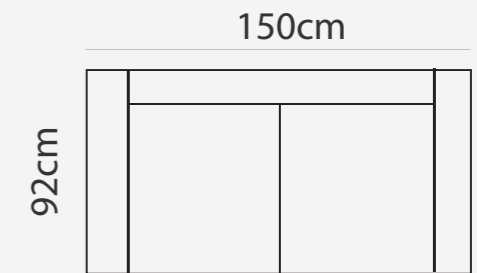

GRANDE

PADDING: Polyurethane Foam HR35
 FRAME: Birch plywood & pine

COMBINATIONS

GRANDE 1

GRANDE 2

GRANDE 3

ADDITIONAL INFORMATION

Height: 91cm
 Sitting height: 46cm
 Sitting depth : 55cm
 Dec. pillows: 0 pcs
 Fabric: Flash 100

LEGS

L49 L22
 h- 12 cm h- 10 cm
 STANDARD

LEG COLORS

-  01 Natural
-  STANDARD 03 Dark Brown
-  04 Black
-  05 Oiled Oak (extra price)
-  07 White (extra price)