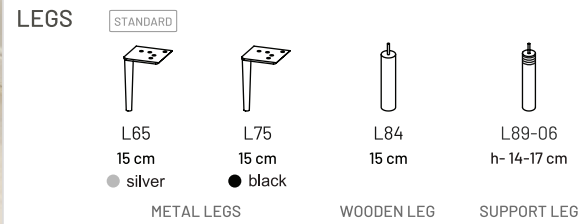

# MOCCA PREMIUM

|          |   |
|----------|---|
| FRAME    | Birch plywood & pine  |
| CUSHIONS | PADDING: Feather/foam mix; Foam HR33<br>CUSHIONS: 65% feather, 35% foam HR35    |
|          | MEMORY FOAM<br>SEAT: Foam HR 35 / Memory foam<br>BACK: Foam HR / Foam + vadding |

## ADDITIONAL INFORMATION

Height: 83 cm  
Sitting height: 45 cm  
Sitting depth: 58 cm  
Armrest: 10 cm  
Dec. pillows: 0 pcs.

- Corner unit available in
- 1C1
- 1C2
- 2C2
- 2C3
- 3C3
- 1C3

Riia 142, Tartu 50411 Estonia | Office: +372 641 2412  
Sales: +358 4004 30292 (FIN) +372 512 6036 (EST)  
bellfire@bellfire.ee | bellfire@elisanet.fi | tilaukset@bellfire.ee