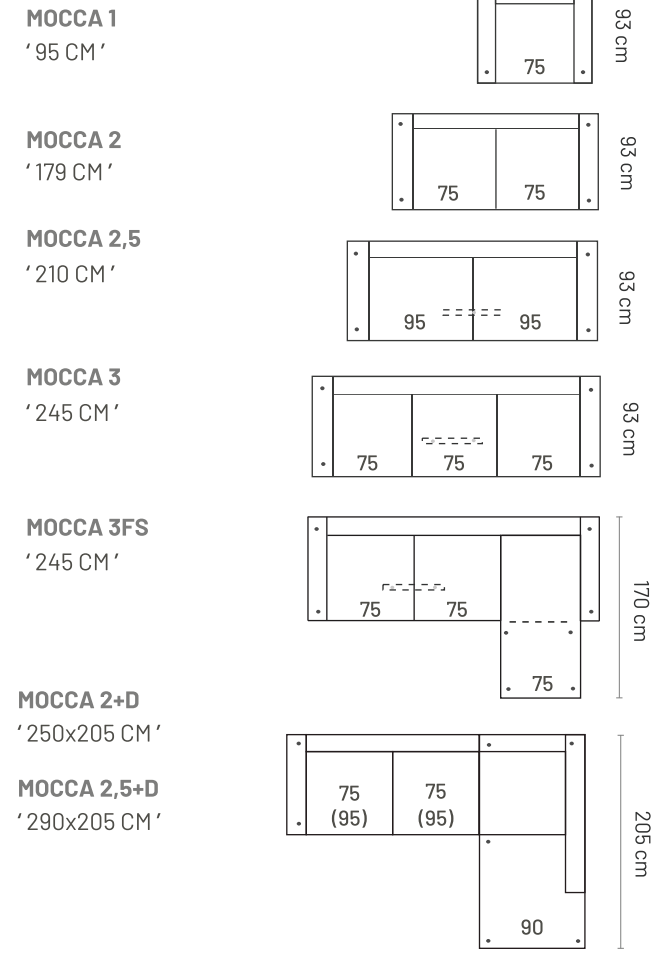

# MOCCA PREMIUM

|          |   |
|----------|---|
| FRAME    | Birch plywood & pine  |
| CUSHIONS | PADDING: Feather/foam mix; Foam HR33<br>CUSHIONS: 65% feather, 35% foam HR35    |
|          | MEMORY FOAM<br>SEAT: Foam HR 35 / Memory foam<br>BACK: Foam HR / Foam + vadding |

## COMBINATIONS

## ADDITIONAL INFORMATION

Height: 83 cm  
Sitting height: 45 cm  
Sitting depth: 58 cm  
Armrest: 10 cm  
Dec. pillows: 0 pcs.

- Corner unit available in
- 1C1
- 1C2
- 2C2
- 2C3
- 3C3
- 1C3

Riia 142, Tartu 50411 Estonia | Office: +372 641 2412  
Sales: +358 4004 30292 (FIN) +372 512 6036 (EST)  
bellfire@bellfire.ee | bellfire@elisanet.fi | tilaukset@bellfire.ee