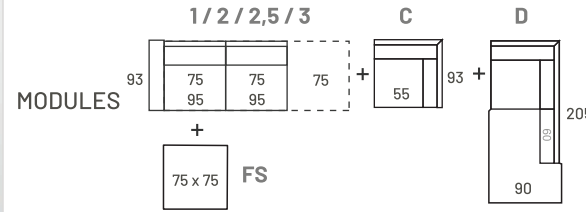

MOCCA PREMIUM

FRAME	Birch plywood & pine
CUSHIONS	PADDING: Feather/foam mix; Foam HR33 CUSHIONS: 65% feather, 35% foam HR35
	MEMORY FOAM SEAT: Foam HR 35 / Memory foam BACK: Foam HR / Foam + vadding

COMBINATIONS

ADDITIONAL INFORMATION

Height: 83 cm
Sitting height: 45 cm
Sitting depth: 58 cm
Armrest: 10 cm
Dec. pillows: 0 pcs.

- Corner unit available in
- 1C1
- 1C2
- 2C2
- 2C3
- 3C3
- 1C3

Riia 142, Tartu 50411 Estonia | Office: +372 641 2412
Sales: +358 4004 30292 (FIN) +372 512 6036 (EST)
bellfire@bellfire.ee | bellfire@elisanet.fi | tilaukset@bellfire.ee