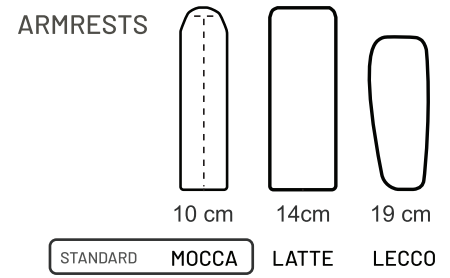

# MOCCA PREMIUM

|          |   |
|----------|---|
| FRAME    | Birch plywood & pine  |
| CUSHIONS | PADDING: Feather/foam mix; Foam HR33<br>CUSHIONS: 65% feather, 35% foam HR35    |
|          | MEMORY FOAM<br>SEAT: Foam HR 35 / Memory foam<br>BACK: Foam HR / Foam + vadding |

## ADDITIONAL INFORMATION

Height: 83 cm  
Sitting height: 45 cm  
Sitting depth: 58 cm  
Armrest: 10 cm  
Dec. pillows: 0 pcs.

- Corner unit available in
- 1C1
- 1C2
- 2C2
- 2C3
- 3C3
- 1C3

Riia 142, Tartu 50411 Estonia | Office: +372 641 2412  
Sales: +358 4004 30292 (FIN) +372 512 6036 (EST)  
bellfire@bellfire.ee | bellfire@elisanet.fi | tilaukset@bellfire.ee