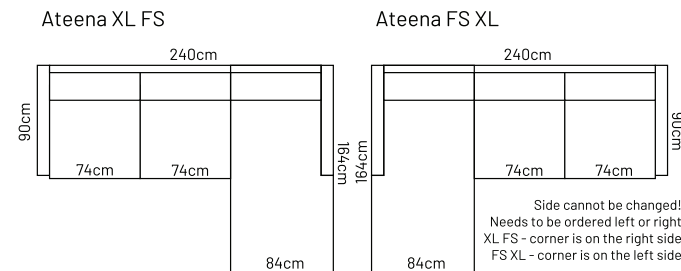

## MEASUREMENTS

## ADDITIONAL INFORMATION

Height: 85cm  
 Sitting height: 45cm  
 Sitting depth: 50cm  
 Sitting width: 74 / 100cm  
 Armrest: 10cm  
 Dec. pillows: 0 pcs

## LEGS

L87  
 Ø 3 cm  
 h- 19 cm  
 ● black metal leg

Ateena 3

Ateena XL FS

Ateena ottoman  
75x75

Ateena 2C3

Ateena 3C3

Riia 142, Tartu 50411 Estonia | Office: +372 641 2412  
 Sales: +358 4004 30292 (FIN) +372 512 6036 (EST)  
 bellfire@bellfire.ee | bellfire@elisanet.fi |