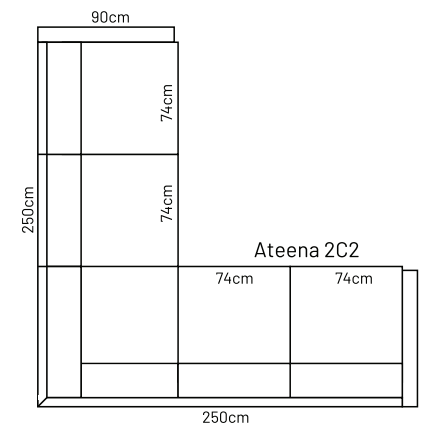

# ATEENA

FRAME: Birch plywood & pine  
 PADDING: Polyurethane Foam HR35  
 BACK CUSHIONS: Fiber 100%  
 SEAT CUSHIONS: HR foam / Memory foam + HR foam

## MEASUREMENTS

## ADDITIONAL INFORMATION

Height: 85cm  
 Sitting height: 45cm  
 Sitting depth: 50cm  
 Sitting width: 74 / 100cm  
 Armrest: 10cm  
 Dec. pillows: 0 pcs

## LEGS

L87  
 Ø 3 cm  
 h- 19 cm  
 ● black metal leg

Ateena 3

Ateena XL FS

Ateena ottoman  
75x75

Ateena 2C3

Ateena 3C3

Riia 142, Tartu 50411 Estonia | Office: +372 641 2412  
 Sales: +358 4004 30292 (FIN) +372 512 6036 (EST)  
 bellfire@bellfire.ee | bellfire@elisanet.fi |