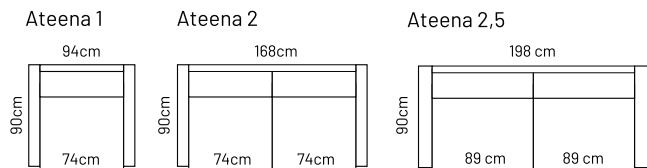

## MEASUREMENTS

## ADDITIONAL INFORMATION

Height: 85cm  
 Sitting height: 45cm  
 Sitting depth: 50cm  
 Sitting width: 74 / 100cm  
 Armrest: 10cm  
 Dec. pillows: 0 pcs