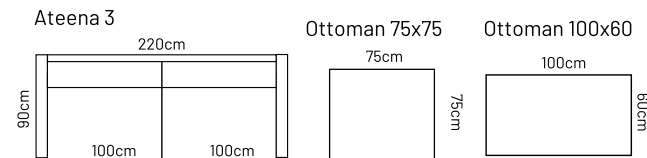

## MEASUREMENTS

## ADDITIONAL INFORMATION

Height: 85cm  
 Sitting height: 45cm  
 Sitting depth: 50cm  
 Sitting width: 74 / 100cm  
 Armrest: 10cm  
 Dec. pillows: 0 pcs