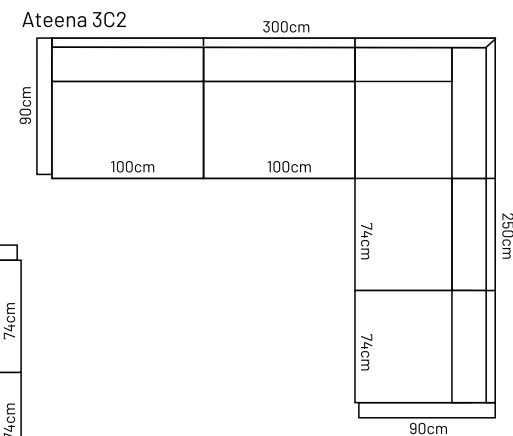

## MEASUREMENTS

## ADDITIONAL INFORMATION

Height: 85cm  
 Sitting height: 45cm  
 Sitting depth: 50cm  
 Sitting width: 74 / 100cm  
 Armrest: 10cm  
 Dec. pillows: 0 pcs

## LEGS

L87  
 Ø 3 cm  
 h- 19 cm  
 ● black metal leg

Ateena 3

Ateena XL FS

Ateena ottoman  
75x75

Ateena 2C3

Ateena 3C3

Riia 142, Tartu 50411 Estonia | Office: +372 641 2412  
 Sales: +358 4004 30292 (FIN) +372 512 6036 (EST)  
 bellfire@bellfire.ee | bellfire@elisanet.fi |