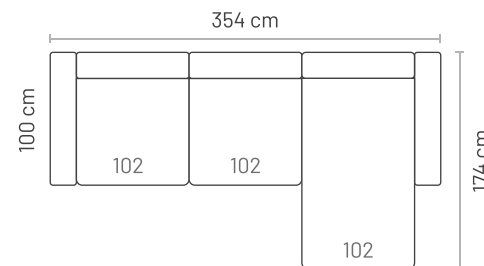

OTTOMAN

ARMREST

M10

M70