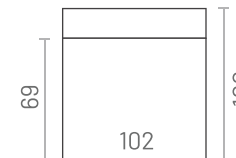

TROPEZ

FRAME: Birch plywood & fir

PADDING: Pocket, polyurethane Foam HR35

ADDITIONAL INFORMATION

Height: 74 cm
Sitting height: 43 cm
Sitting depth: 69 cm
Armrest: 24 cm

LEGS
WOODEN

L16
5,5 x 3 cm
h = 3 cm

LEG COLORS
WOODEN

03 Dark brown

Pocket spring seats
125 mm, 1,7 mm

MEASUREMENTS

TROPEZ M10L+M10+M70R

OTTOMAN

ARMREST

M10

M70

M50

M60

Riia 142, Tartu 50411 Estonia | Office: +372 641 2412
Sales: +358 4004 30292 (FIN) +372 512 6036 (EST)
bellfire@bellfire.ee | bellfire@elisamet.fi |