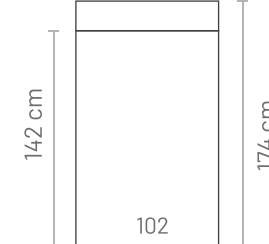

TROPEZ

FRAME: Birch plywood & fir

PADDING: Pocket, polyurethane Foam HR35

ADDITIONAL INFORMATION

Height: 74 cm
Sitting height: 43 cm
Sitting depth: 69 cm
Armrest: 24 cm

LEGS
WOODEN

L16
5,5 x 3 cm
h = 3 cm

LEG COLORS
WOODEN

03 Dark brown

Pocket spring seats
125 mm, 1,7 mm

MEASUREMENTS

TROPEZ M10L+M10+M70R

OTTOMAN

ARMREST

M10

M70

M50

M60

Riia 142, Tartu 50411 Estonia | Office: +372 641 2412
Sales: +358 4004 30292 (FIN) +372 512 6036 (EST)
bellfire@bellfire.ee | bellfire@elisamet.fi |