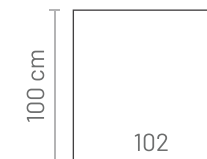

TROPEZ

FRAME: Birch plywood & fir

PADDING: Pocket, polyurethane Foam HR35

ADDITIONAL INFORMATION

Height: 74 cm
Sitting height: 43 cm
Sitting depth: 69 cm
Armrest: 24 cm

LEGS
WOODEN

L16
5,5 x 3 cm
h = 3 cm

LEG COLORS
WOODEN

03 Dark brown

Pocket spring seats
125 mm, 1,7 mm

MEASUREMENTS

TROPEZ M10L+M10+M70R

OTTOMAN

ARMREST

M10

M70

M50

M60

Riia 142, Tartu 50411 Estonia | Office: +372 641 2412
Sales: +358 4004 30292 (FIN) +372 512 6036 (EST)
bellfire@bellfire.ee | bellfire@elisamet.fi |