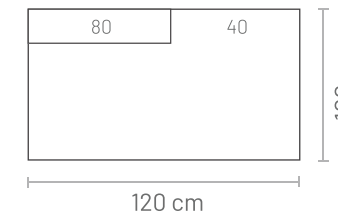

M60

Riia 142, Tartu 50411 Estonia | Office: +372 641 2412
Sales: +358 4004 30292 (FIN) +372 512 6036 (EST)
bellfire@bellfire.ee | bellfire@elisamet.fi |