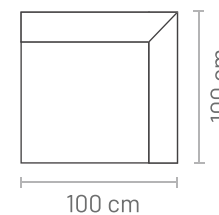

TROPEZ

FRAME: Birch plywood & fir

PADDING: Pocket, polyurethane Foam HR35

ADDITIONAL INFORMATION

Height: 74 cm
Sitting height: 43 cm
Sitting depth: 69 cm
Armrest: 24 cm

LEGS
WOODEN

L16
5,5 x 3 cm
h = 3 cm

LEG COLORS
WOODEN

03 Dark brown

Pocket spring seats
125 mm, 1,7 mm

MEASUREMENTS

TROPEZ M10L+M10+M70R

OTTOMAN

ARMREST

M10

M70

M50

M60

Riia 142, Tartu 50411 Estonia | Office: +372 641 2412
Sales: +358 4004 30292 (FIN) +372 512 6036 (EST)
bellfire@bellfire.ee | bellfire@elisamet.fi |