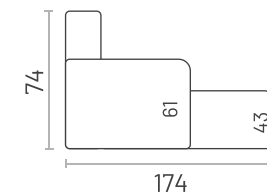

MEASUREMENTS

TROPEZ M10L+M10+M70R