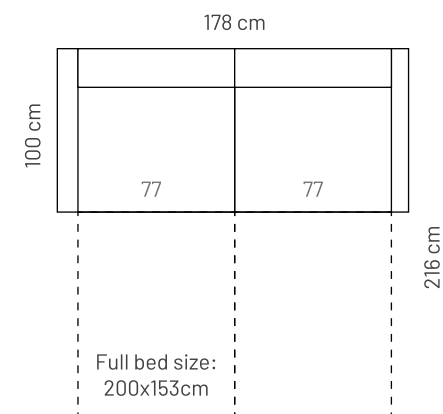

CASA 2,5BS

FRAME: Birch plywood & pine
SEAT: Polyurethane Foam

MEASUREMENTS

CASA 2,5BS

ADDITIONAL INFORMATION

Height: 90 cm
Sitting height: 45 cm
Sitting depth: 52 cm
Armrest: 12 cm

LEGS
WOODEN

L36
h = 10 cm
d = 5 cm

LEG COLORS

03 Dark brown

08 Oak Stain

Packaging measurements: 102x180x67cm

Possible to order a soft cover mattress for additional comfort.

Riia 142, Tartu 50411 Estonia | Office: +372 641 2412
Sales: +358 4004 30292 (FIN) +372 512 6036 (EST)
bellfire@bellfire.ee | bellfire@elisamet.fi |