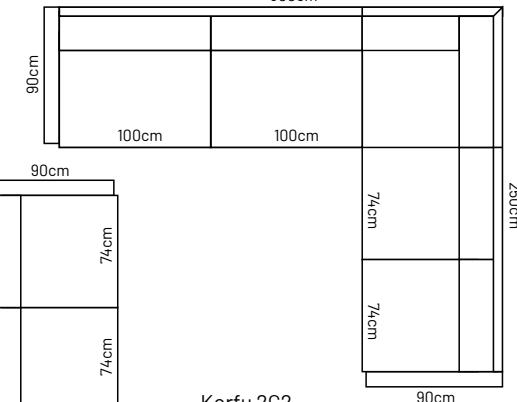

KORFU

FRAME: Birch plywood & pine
PADDING: Polyurethane Foam HR35
BACK CUSHIONS: Fiber 100%

MEASUREMENTS

Korfu 2C2

ADDITIONAL INFORMATION

Height: 85cm
Sitting height: 45cm
Sitting depth: 50cm
Sitting width: 74 / 100cm
Armrest: 10cm
Dec. pillows: 0 pcs

LEGS

L87
Ø 3 cm
h- 19 cm
● black metal leg