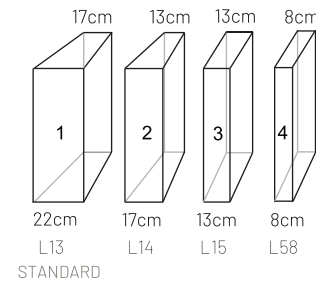

LEG COLORS

ARMRESTS