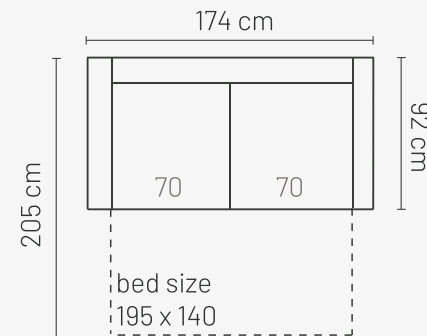

PADOVA 140 (armrest 4)