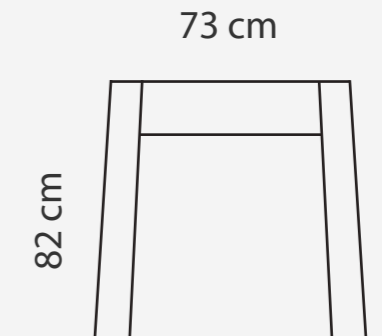

COMBINATIONS

FIESTA;
FIESTA SENIOR;
FIESTA SENIOR +