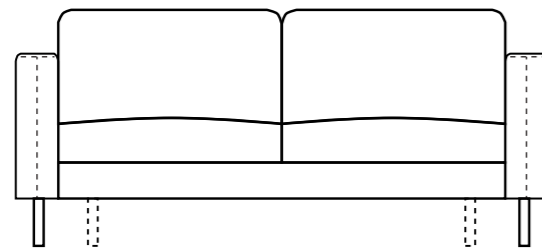

LATTE

PADDING: Feather+fiber, Polyurethane Foam HR35
FRAME: Birch plywood & pine
BACK CUSHIONS: 65% feather, 35% fiber

Legs can be under armrest or under the seats

Feather cushion (standard)

65% new white Hungarian duck feathers class 2 (EN12934)
35% Hollow conjugated siliconized virgin polyester fiber HCS7dx64mm

Memory foam cushion

Also available with memory foam cushions

ADDITIONAL INFORMATION

Height: 88 cm
Sitting height: 46 cm
Armrest: 11 cm
Sitting depth: 60 cm
Dec. pillows: 2 pcs.

LEGS

L65
15 cm
METAL LEG
● silver
STANDARD

L75
15 cm
METAL LEG
● black

L84
15 cm
WOODEN LEG
2 different locations

LEG COLORS

- 01 Natural
- 04 Black
- 05 Oiled Oak +5€/pc
- STANDARD 08 Oak stain