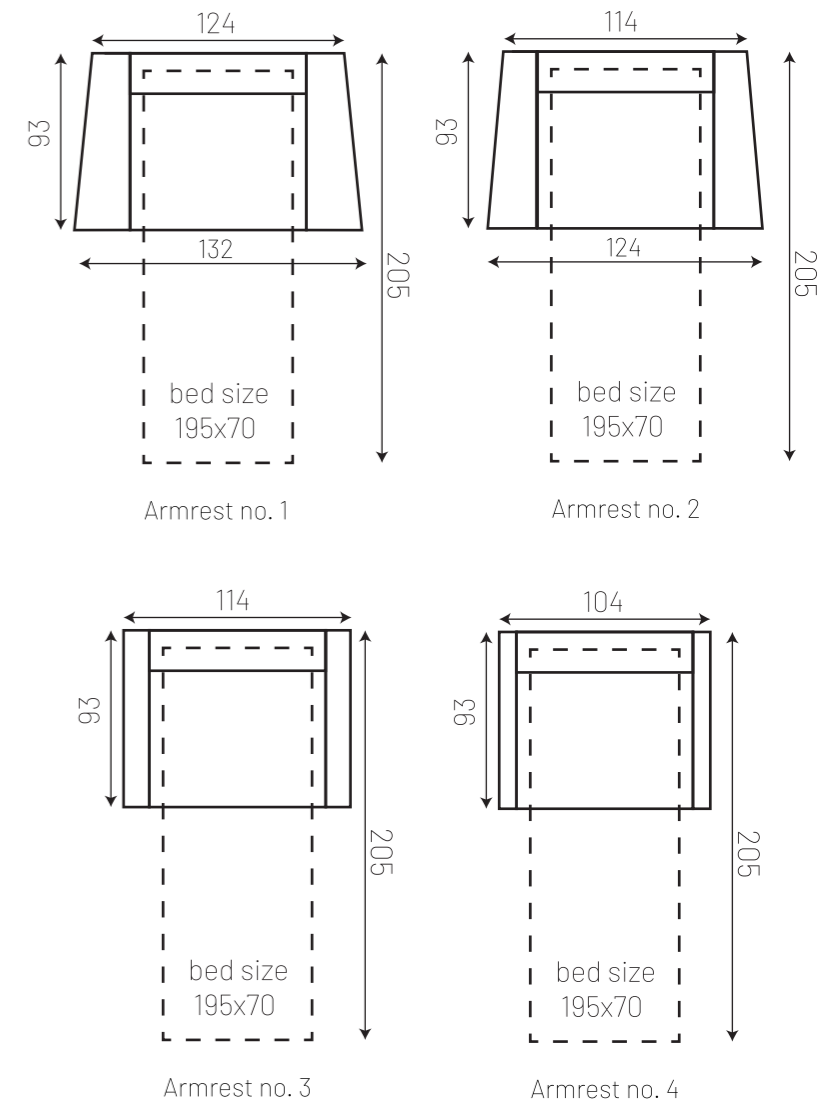

COMBINATIONS

ADDITIONAL INFORMATION

Height: 81 cm
Sitting height: 45 cm
Sitting width: 83 cm
Sitting depth: 58 cm
Dec. pillows: 0