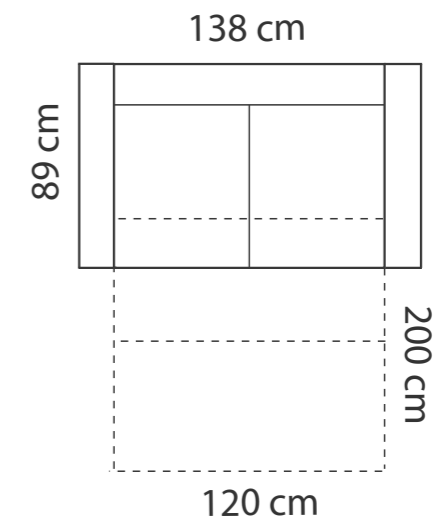

COMBINATIONS

SIERRA 2BS

ADDITIONAL INFORMATION

Height: 86 cm
Sitting height: 45 cm
Dec. pillows: 0 pcs
Armrest: 9 cm

LEGS

L16
h: 3cm

LEG COLORS

01 Natural

STANDARD

03 Dark Brown

04 Black

05 Oiled Oak (extra price)