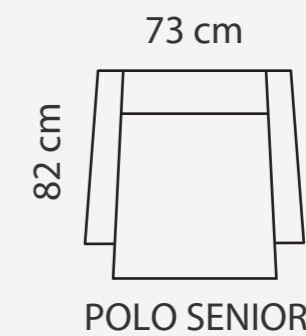

BORA, POLO - SENIOR

PADDING: Polyurethane Foam RP35

FRAME: Birch plywood & pine

COMBINATIONS

ADDITIONAL INFORMATION

Armrest: 6 cm
Sitting depth: 50 cm
Dec. pillows: 0 pcs.

LEGS

LEG COLORS

- 01 Natural
- STANDARD 03 Dark Brown
- 04 Black
- 05 Oiled Oak
- 08 Oak stain