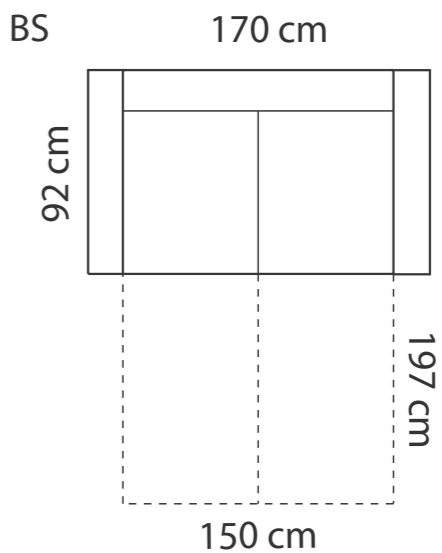

## ADDITIONAL INFORMATION

Height: 88 cm  
Sitting height: 43 cm  
Dec. pillows: 0 pcs