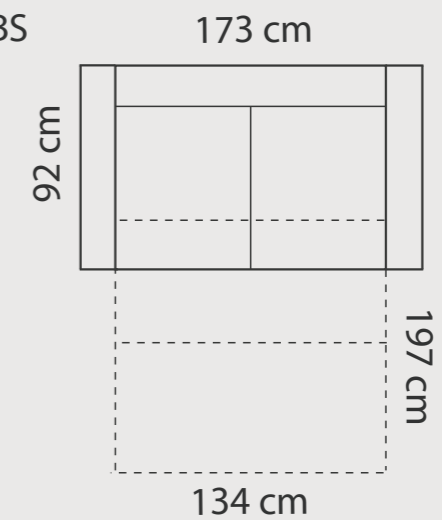

MIA 2BS

MIA 2,5 BS