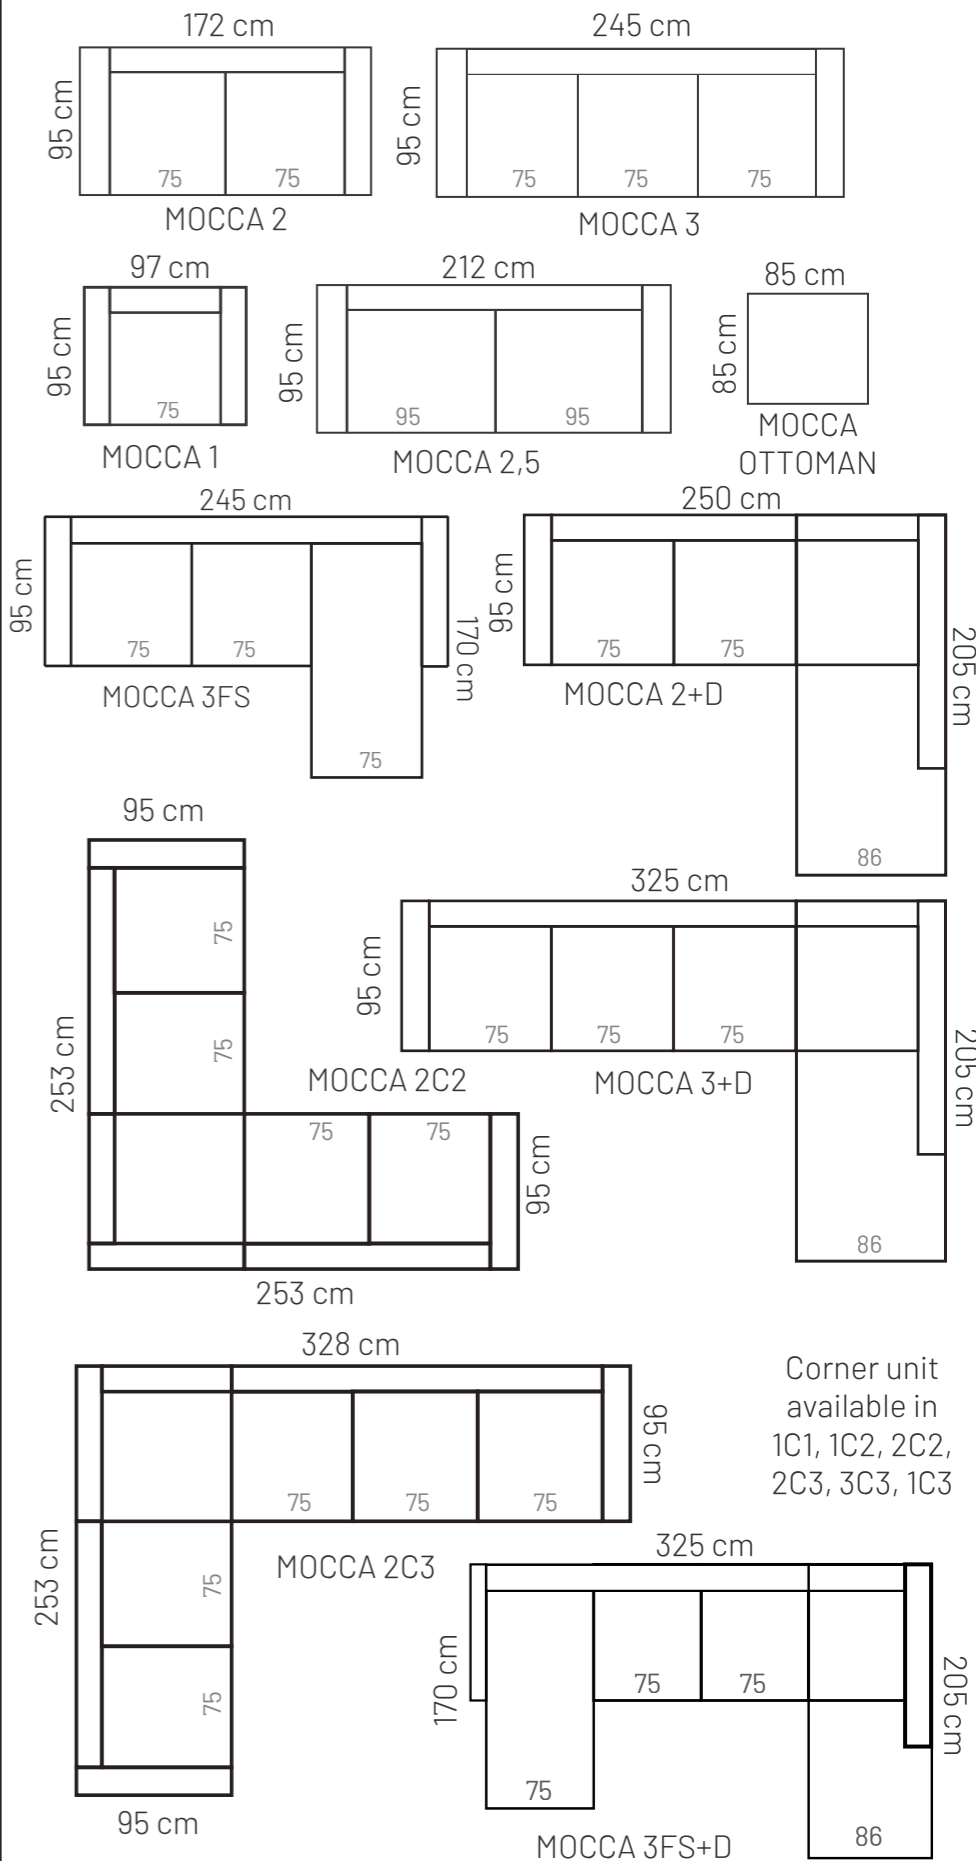

COMBINATIONS

Corner unit available in 1C1, 1C2, 2C2, 2C3, 3C3, 1C3