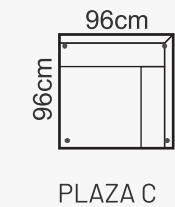

Corner unit available in