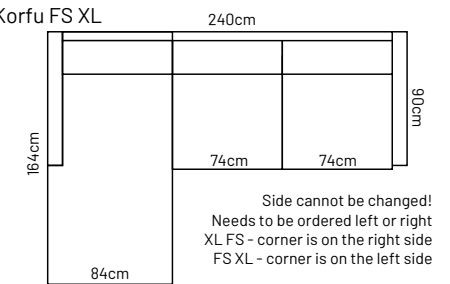

MEASUREMENTS

Korfu 3C2