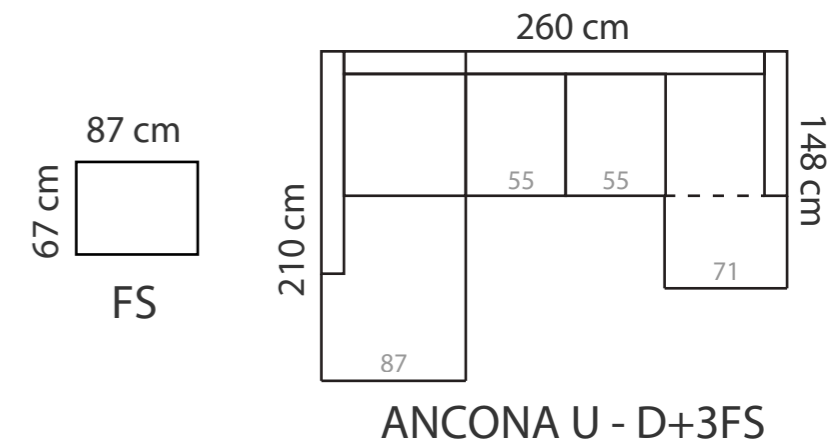

### ADDITIONAL INFORMATION

Height: 95 cm  
 Sitting height: 46 cm  
 Armrest: 13 cm  
 Sitting depth: 55 cm  
 Dec. pillows: 0

### LEGS

L49  
 h- 12 cm  
 STANDARD

## ADDITIONAL INFORMATION

Height: 80 cm (standard)  
 Sitting height: 49 cm (standard)  
 Seat width: 55 / 60 / 83 cm  
 Seat depth: 53 cm  
 Armrest width: 12 cm  
 Decorative pillows: 2 pcs.  
 Decorative pillows (Ancona 1): 0 pcs.