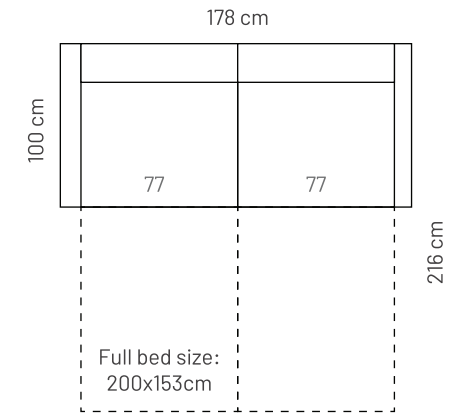

MEASUREMENTS

CASA 2

ADDITIONAL INFORMATION

Height: 90 cm
Sitting height: 45 cm
Sitting depth: 52 cm
Armrest: 12 cm

LEGS
WOODEN

L36

h = 10 cm
d = 5 cm