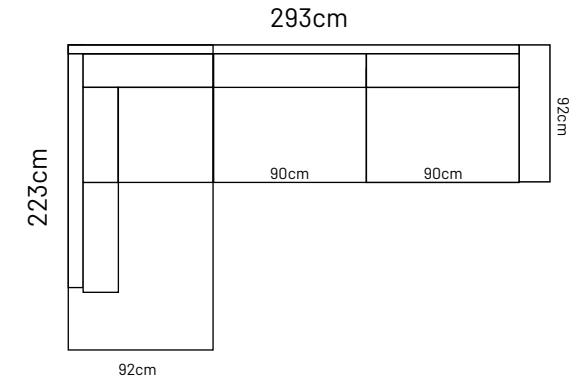

MEASUREMENTS

Arena D+2.5