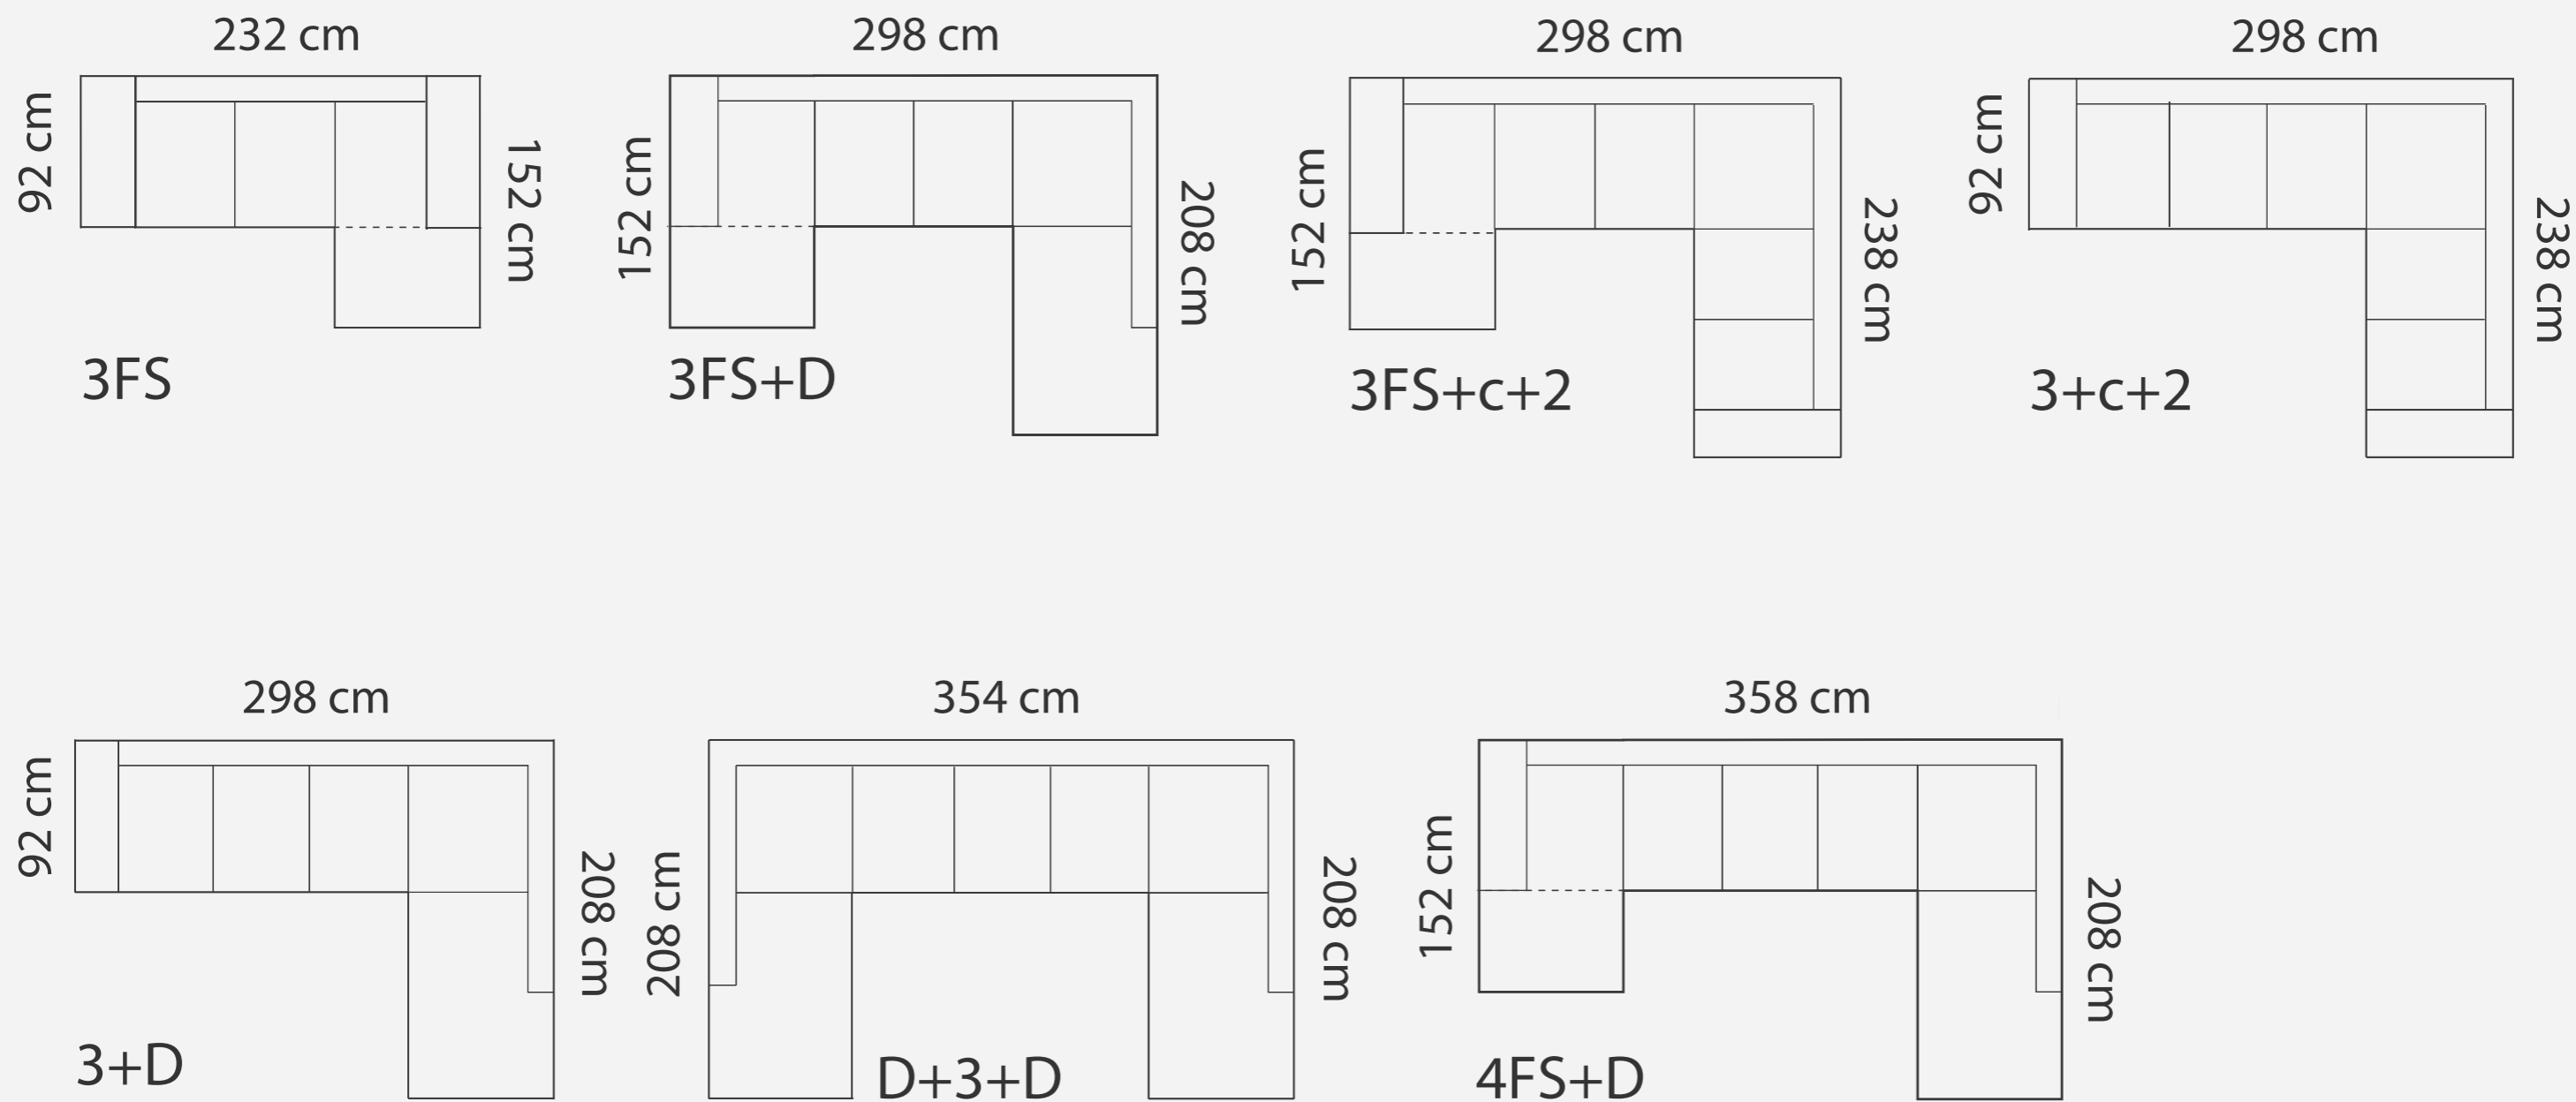

FALCON

COMBINATIONS