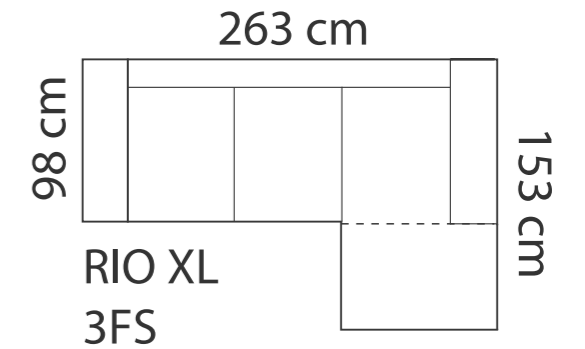

COMBINATIONS

openable and non-openable versions.
Specify when ordering

only non-openable