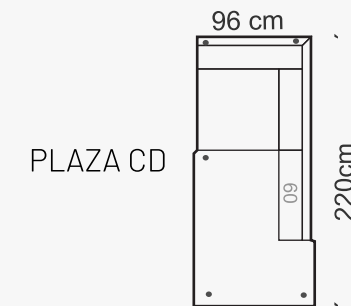

LEG COLORS

ADDITIONAL INFORMATION

HEIGHT 83 cm
SITTING HEIGHT 44 cm
SITTING DEPTH 65/135 cm
DEC. PILLOWS 0 pcs.

CAN BE FINISHED WITH SOFTCARE TEXTILE PROTECTION
* MEASUREMENTS TOLERANCE +/- 3 cm