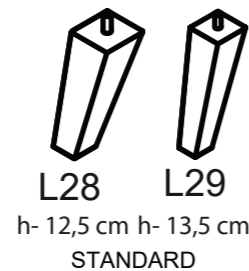

LEGS

LEG COLORS

- 01 Natural
- 03 Dark Brown
- 04 Black
- 05 Oiled Oak (extra price)
- 07 White (extra price)
- 08 Oak stain