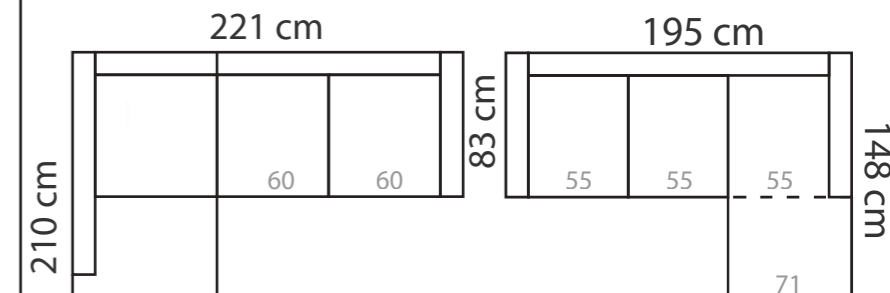

TOLEDO

PADDING: Polyurethane Foam E30
FRAME: Birch plywood & pine

COMBINATIONS

TOLEDO 3 (2*85 - 195cm) - standard
TOLEDO 3 (3*55 - 195cm)

TOLEDO 3 L (3*60 - 210cm) - standard
TOLEDO 3 L (2*90 - 210cm)

TOLEDO 3FS
TOLEDO 3FS (3*55 - 195cm) standard
TOLEDO 3FS L (3*60 - 210cm)

ADDITIONAL INFORMATION

Height: 80 cm (standard)
Sitting height: 49 cm (standard)
Seat width: 55 / 60 / 83 cm
Seat depth: 53 cm
Armrest width: 15 cm
Decorative pillows: 2 pcs.
Decorative pillows (Toledo 1): 0 pcs.

LEGS

LEG COLORS