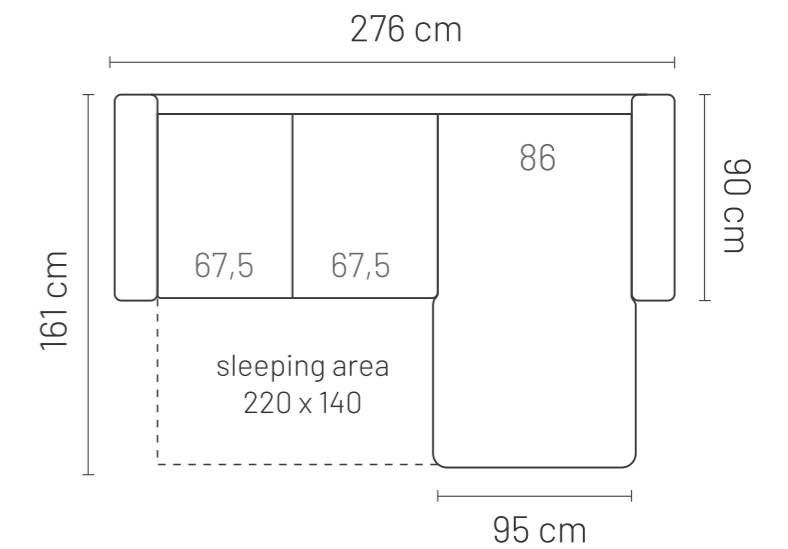

2BS+DBOX

ADDITIONAL INFORMATION

Height: 74 cm
Sitting height: 46 cm
Sitting depth: 53 cm
Armrest: 26 cm
Armrest height: 58 cm

LEGS

LEG COLORS

ARMRESTS

Riia 142, Tartu 50411 Estonia | Office: +372 6412412
Sales: +358 4004 30292 (FIN) +372 512 6036 (EST)
bellfire@bellfire.ee | bellfire@elisanet.fi | tilaukset@bellfire.ee