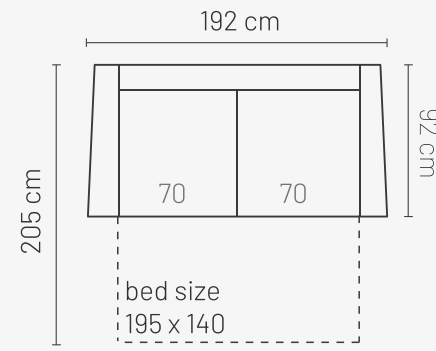

PADOVA 140 (armrest 2)