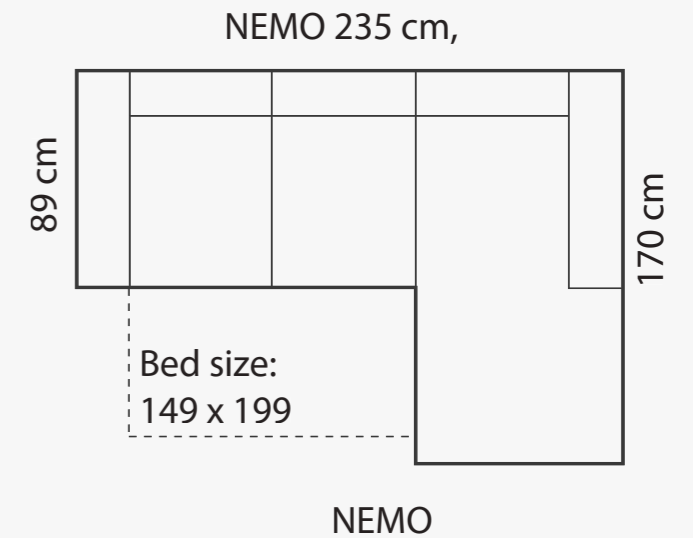

### ADDITIONAL INFORMATION

Height: 86cm  
 Sitting height: 46cm  
 Sitting depth: 58cm  
 Dec. pillows: 2 pcs.  
 Armrest: 18 cm