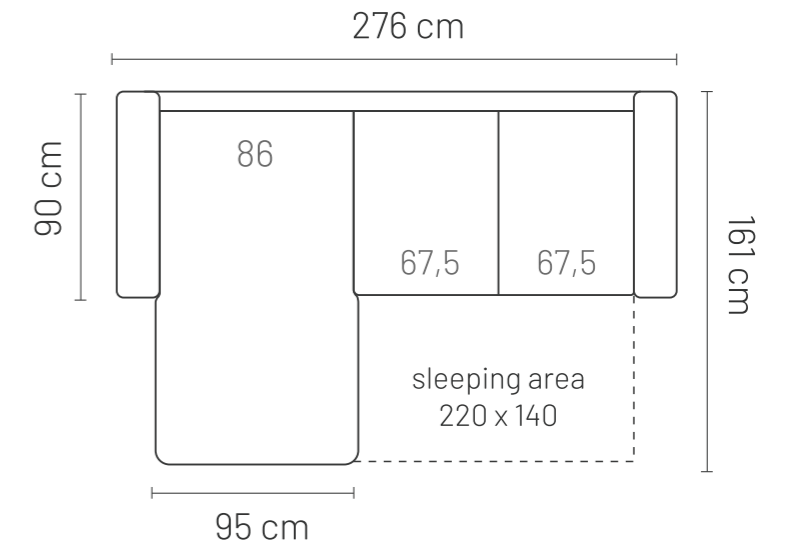

MEASUREMENTS

DBOX+2BS