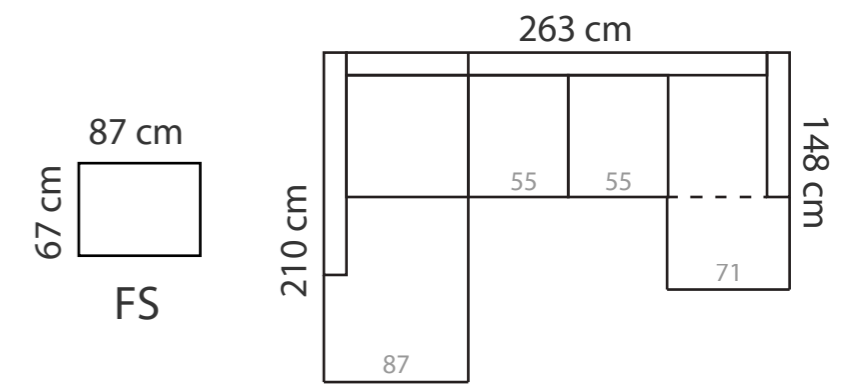

TOLEDO D+2

TOLEDO 3FS
TOLEDO 3FS (3*55 - 195cm) standard
TOLEDO 3FS L (3*60 - 210cm)

TOLEDO U - D+3FS