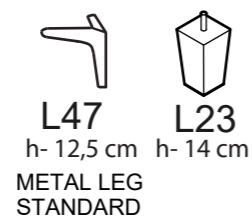

LEGS

WOODEN LEG COLORS

- 01 Natural
- 03 Dark Brown
- 04 Black
- 05 Oiled Oak (extra price)
- 07 White (extra price)
- 08 Oak stain