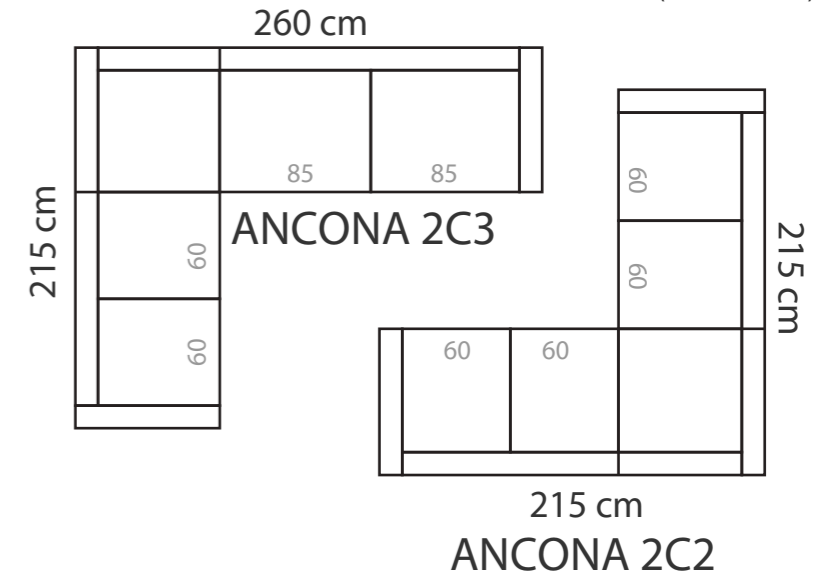

### LEGS

L49  
 h- 12 cm  
 STANDARD

## ADDITIONAL INFORMATION

Height: 80 cm (standard)  
 Sitting height: 49 cm (standard)  
 Seat width: 55 / 60 / 83 cm  
 Seat depth: 53 cm  
 Armrest width: 12 cm  
 Decorative pillows: 2 pcs.  
 Decorative pillows (Ancona 1): 0 pcs.