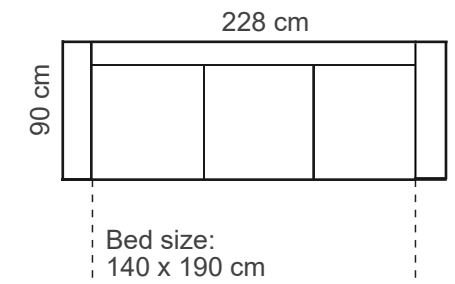

AMORE

PADDING: Polyurethane Foam E30
FRAME: Birch plywood & pine

COMBINATIONS

AMORE 3BS

ADDITIONAL INFORMATION

Height: 95 cm
Sitting height: 46 cm
Armrest: 13 cm
Sitting depth: 55 cm
Dec. pillows: 0

LEGS

L49
h- 12 cm
STANDARD

LEG COLORS

- 01 Natural
- 03 Dark Brown
- 04 Black
- 05 Oiled Oak (extra price)
- 07 White (extra price)
- STANDARD 08 Oak stain