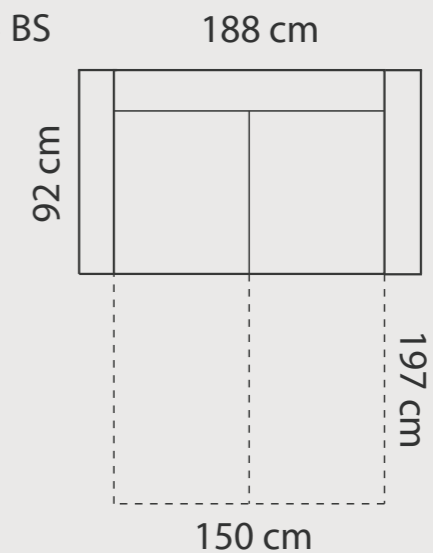

### ADDITIONAL INFORMATION

Height: 88 cm  
 Sitting height: 43 cm  
 Dec. pillows: 0 pcs