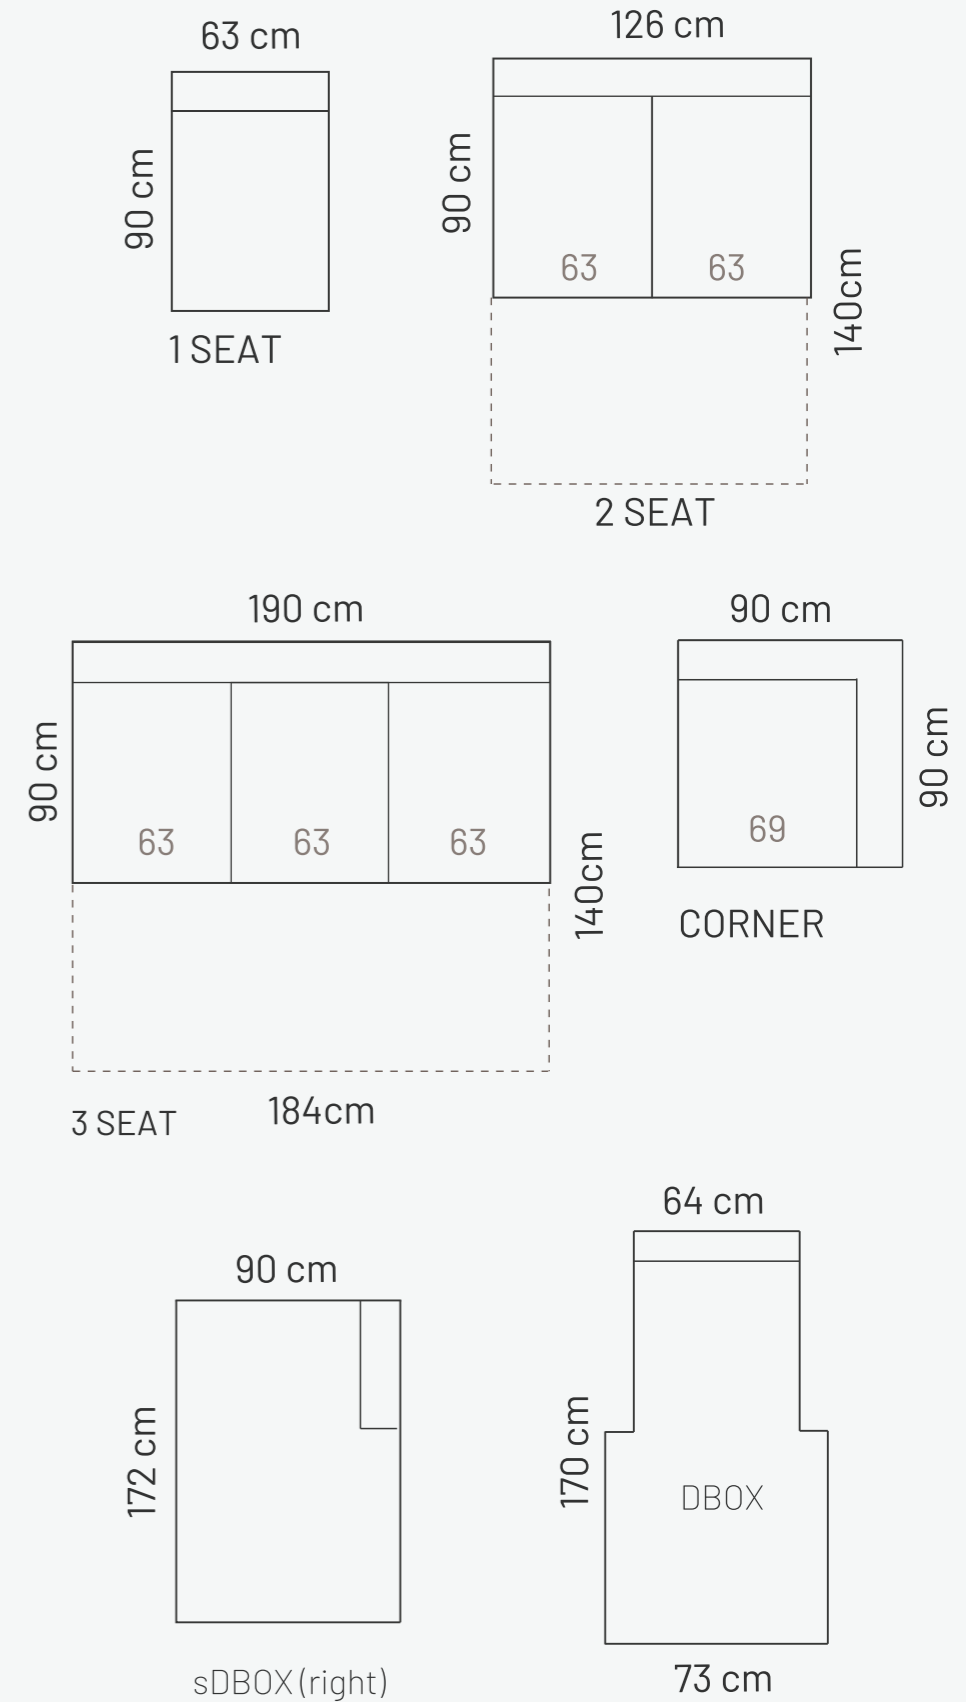

## ADDITIONAL INFORMATION

Height: 88 cm  
 Sitting height: 44 cm  
 Sitting depth: 56 cm  
 Dec. pillows: 0 pcs