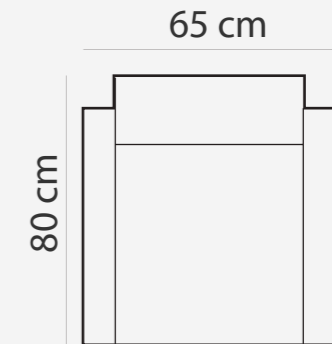

COMBINATIONS

ADDITIONAL INFORMATION

Height: 96cm
Sitting height: 44cm
Sitting depth: 50cm
Armrest: 5cm
Fabric: Lumiere 701

LEG COLORS

	STANDARD	01 Natural
		03 Dark Brown
		04 Black
		05 Oiled Oak (extra price)
		07 White (extra price)