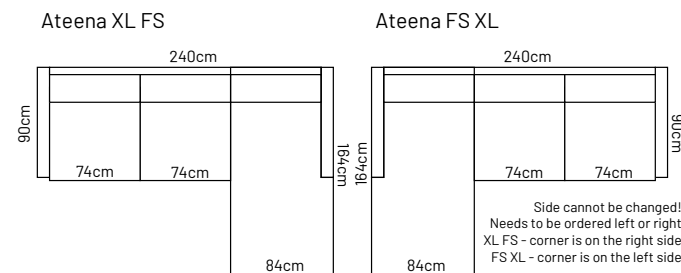

## ADDITIONAL INFORMATION

Height: 85 cm  
Sitting height: 45 cm  
Sitting depth: 56 cm  
Sitting width: 90 cm  
Armrest: 21cm  
Dec. pillows: 2 pcs

## LEGS

L47  
13,5 x 13,5 cm  
h- 12,5 cm  
● silver metal leg  
STANDARD

L88  
14 x 14 cm  
h- 13 cm  
● oak stain wooden leg - 08

## ADDITIONAL INFORMATION

Height: 85cm  
 Sitting height: 45cm  
 Sitting depth: 50cm  
 Sitting width: 74 / 100cm  
 Armrest: 10cm  
 Dec. pillows: 0 pcs