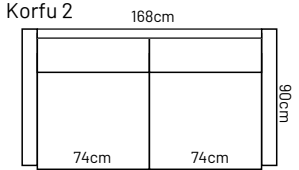

KORFU

FRAME: Birch plywood & pine
PADDING: Polyurethane Foam HR35
BACK CUSHIONS: Fiber 100%

MEASUREMENTS

ADDITIONAL INFORMATION

Height: 85cm
Sitting height: 45cm
Sitting depth: 50cm
Sitting width: 74 / 100cm
Armrest: 10cm
Dec. pillows: 0 pcs

LEGS

L87
Ø 3 cm
h- 19 cm
● black metal leg