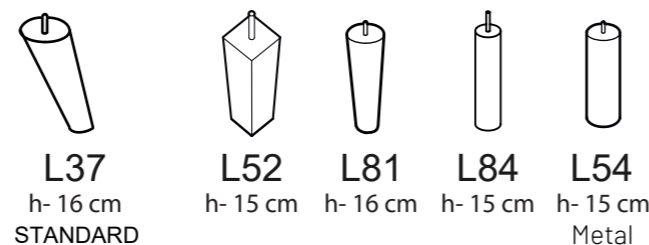

TOLEDO

PADDING: Polyurethane Foam E30
FRAME: Birch plywood & pine

COMBINATIONS

TOLEDO 3 (2*85 - 195cm) - standard
TOLEDO 3 (3*55 - 195cm)

TOLEDO 3 L (3*60 - 210cm) - standard
TOLEDO 3 L (2*90 - 210cm)

TOLEDO 3FS
TOLEDO 3FS (3*55 - 195cm) standard
TOLEDO 3FS L (3*60 - 210cm)

ADDITIONAL INFORMATION

Height: 80 cm (standard)
Sitting height: 49 cm (standard)
Seat width: 55 / 60 / 83 cm
Seat depth: 53 cm
Armrest width: 15 cm
Decorative pillows: 2 pcs.
Decorative pillows (Toledo 1): 0 pcs.

LEGS

LEG COLORS