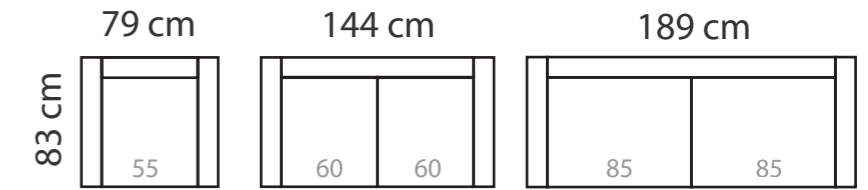

COMBINATIONS