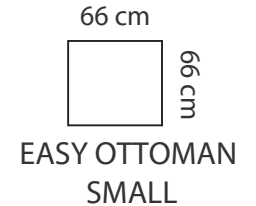

Easy 2box is no more in production