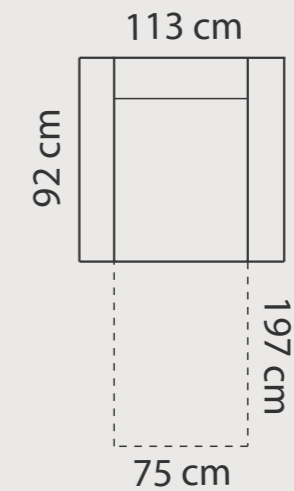

COMBINATIONS

MIA 1BS