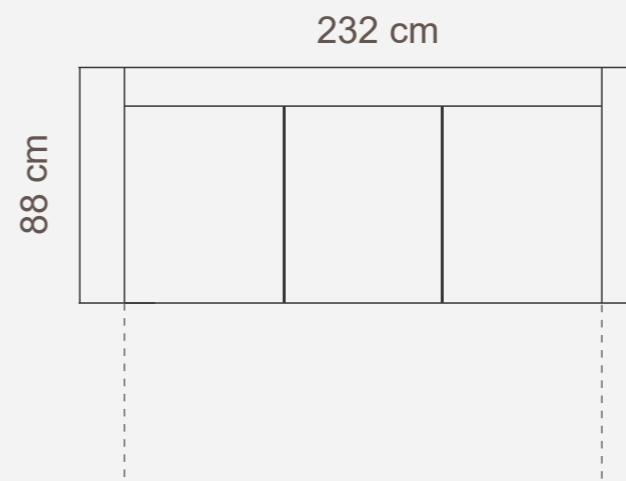

RAMOS

COMBINATIONS

RAMOS 2BS+C+2DBOX
(combination 4)

RAMOS DBOX+ 2BS+C+sDBOX
(combination 5)

RAMOS 2SEAT+C+2BS
(combination 6)