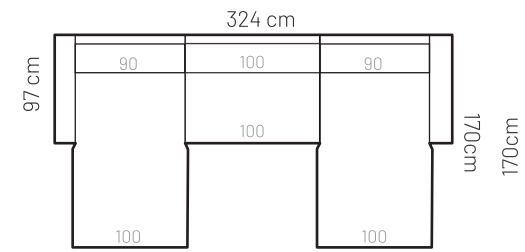

ISOLAD+ 1(100)+ D