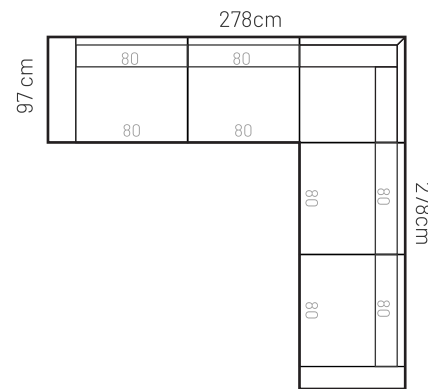

ISOLA2+C+2