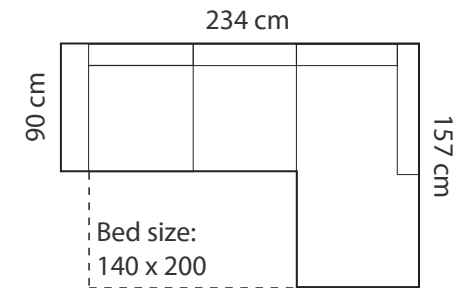

EASY 2BS+DBOX