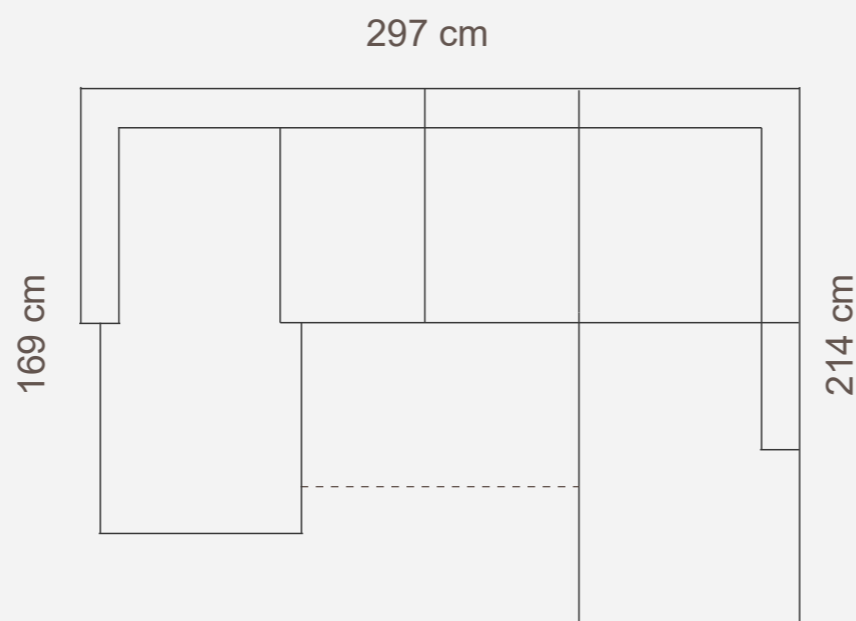

RAMOS DBOX+2BS
(combination 2)

RAMOS DBOX+ 2BS+C+sDBOX
(combination 5)