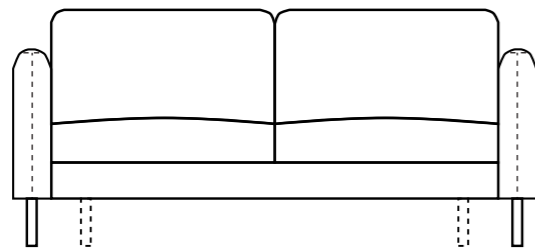

MOCCA

PADDING: Feather+fiber, Polyurethane Foam HR35
FRAME: Birch plywood & pine
BACK CUSHIONS: 65% feather, 35% fiber

Legs can be under armrest or under the seats

Feather cushion (standard)

65% new white Hungarian duck feathers class 2 (EN12934)
35% Hollow conjugated siliconized virgin polyester fiber HCS7dx64mm

Memory foam cushion

Also available with memory foam cushions

ADDITIONAL INFORMATION

Height: 88 cm
Sitting height: 46 cm
Armrest: 11 cm
Sitting depth: 60 cm
Dec. pillows: 2 pcs.

LEGS

L65
15 cm
METAL LEG
● silver
STANDARD

L75
15 cm
METAL LEG
● black

L84
15 cm
WOODEN LEG
2 different locations

LEG COLORS

- 01 Natural
- 04 Black
- 05 Oiled Oak +5€/pc
- STANDARD 08 Oak stain

ARMRESTS

11cm
MOCCA
STANDARD

14cm
LATTE