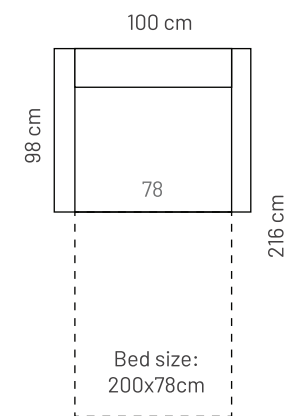

MEASUREMENTS

CASA 1

ADDITIONAL INFORMATION

Height: 87 cm
Sitting height: 45 cm
Sitting depth: 52 cm
Armrest: 12 cm

LEGS
WOODEN

L36

h = 10 cm
d = 5 cm