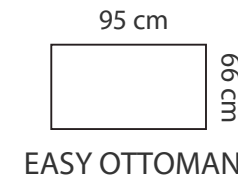

Easy 2box is no more in production