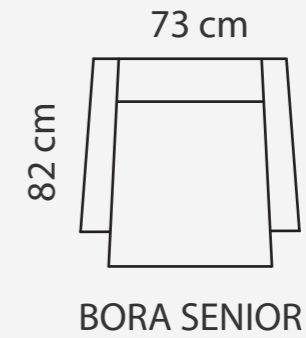

COMBINATIONS

BORA SENIOR