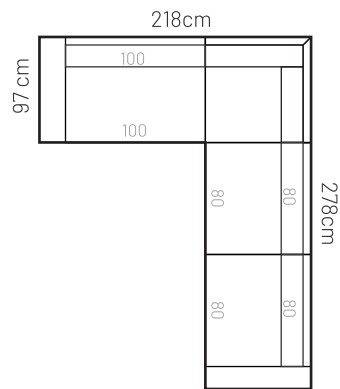

ISOLA1(100)+C+2