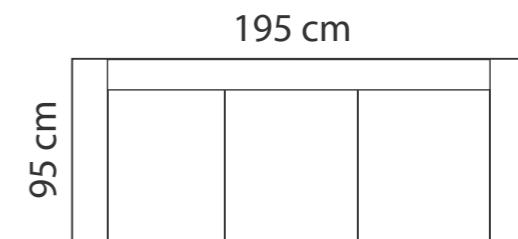

PANAMERA

PADDING: Polyurethane Foam HR35
FRAME: Birch plywood & pine

COMBINATIONS

PANAMERA 3

ADDITIONAL INFORMATION

Height: 104 cm
Sitting height: 44 / 48 cm
Armrest: 13 cm
Dec. pillows: 0 pcs.

LEGS

LEG COLORS

- 01 Natural
- STANDARD 03 Dark Brown
- 04 Black
- 05 Oiled Oak (extra price)
- 07 White (extra price)