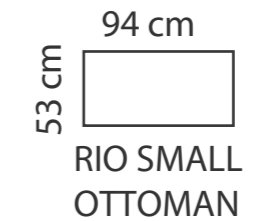

COMBINATIONS

openable and non-openable versions.
Specify when ordering