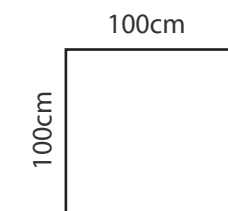

Nice

PADDING: Pocket ; Polyurethane Foam HR35

FRAME: Birch plywood & pine

MODULES

M80

ADDITIONAL INFORMATION

Height: 78cm

Sitting height: 45cm

Armrest: 30cm

Sitting depth: 70cm

Dec. pillows: M10R - 1, M10L -1, M50-1

LEGS

L66
h- 2,5 cm
STANDARD
PLASTIC LEG - BLACK