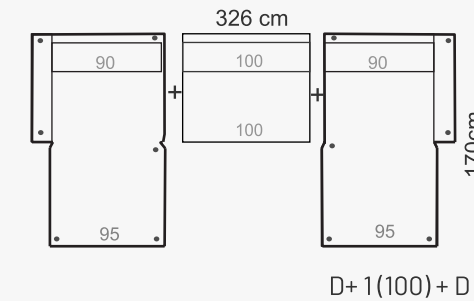

Corner unit available in