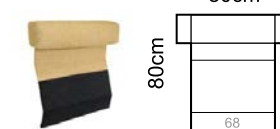

PLAZA PREMIUM

FEATHER CUSHIONS
MEMORY CUSHIONS

FRAME BIRCH PLYWOOD & PINE
PADDING FEATHER/FOAM MIX; FOAM HR35
CUSHIONS 50% FEATHER, 50% SPAGHETTI FOAM
Seat CUSHIONS FOAM HR33 / MEMORY FOAM
Back CUSHIONS FOAM HR FOAM + WADDING

MODULES

LEGS

LEG COLORS

ADDITIONAL INFORMATION

HEIGHT 83 cm
SITTING HEIGHT 44 cm
SITTING DEPTH 65/135 cm
DEC. PILLOWS 0 pcs.

CAN BE FINISHED WITH SOFTCARE TEXTILE PROTECTION
* MEASUREMENTS TOLERANCE +/- 3 cm

ARMRESTS

Corner unit available in

HEADREST

OTTOMAN

Riia 142, Tartu 50411 Estonia | Office: +372 641 2412
Sales: +358 4004 30292 (FIN) +372 512 6036 (EST)
bellfire@bellfire.ee | bellfire@elisaneet.fi | tilaukset@bellfire.ee

Suomalainen sohvatehdas Virossa /order Softcare Textile Protection