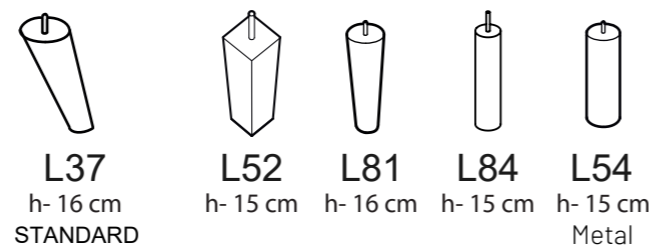

ANCONA

PADDING: Polyurethane Foam E30
FRAME: Birch plywood & pine

COMBINATIONS

ANCONA 1 ANCONA 2 ANCONA 3
ANCONA 3 (2*85 - 189cm) - standard
ANCONA 3 L (3*60 - 204cm)
ANCONA 3 M (3*55 - 189cm)

ADDITIONAL INFORMATION

Height: 80 cm (standard)
Sitting height: 49 cm (standard)
Seat width: 55 / 60 / 83 cm
Seat depth: 53 cm
Armrest width: 12 cm
Decorative pillows: 2 pcs.
Decorative pillows (Ancona 1): 0 pcs.

LEGS

LEG COLORS