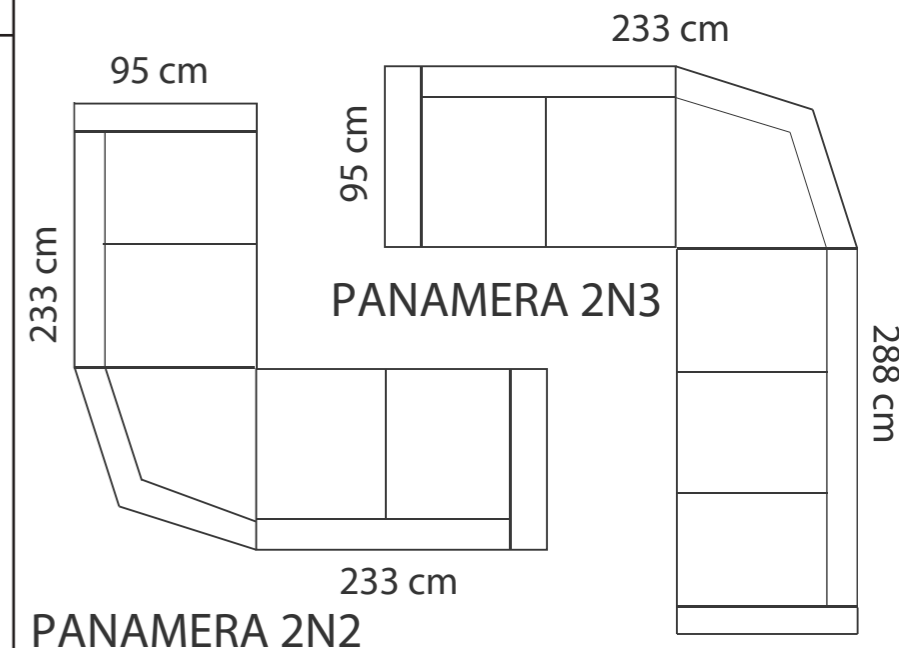

PANAMERA 2N3

PANAMERA 2N2

ADDITIONAL INFORMATION

Height: 104 cm
Sitting height: 44 / 48 cm
Armrest: 13 cm
Dec. pillows: 0 pcs.

LEGS

LEG COLORS

- 01 Natural
- STANDARD 03 Dark Brown
- 04 Black
- 05 Oiled Oak (extra price)
- 07 White (extra price)