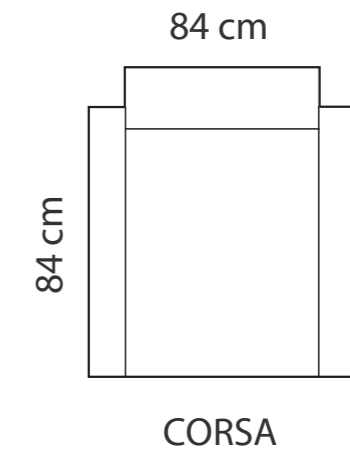

## ADDITIONAL INFORMATION

Height: 84 cm  
Sitting height: 44 cm  
Sitting depth: 49 cm  
Armrest: 10 cm

## LEGS

L37  
h 16 cm

### ADDITIONAL INFORMATION

Height: 105 cm  
Sitting height: 45 cm  
Armrest: 15 cm  
Dec. pillows: 0 pcs.