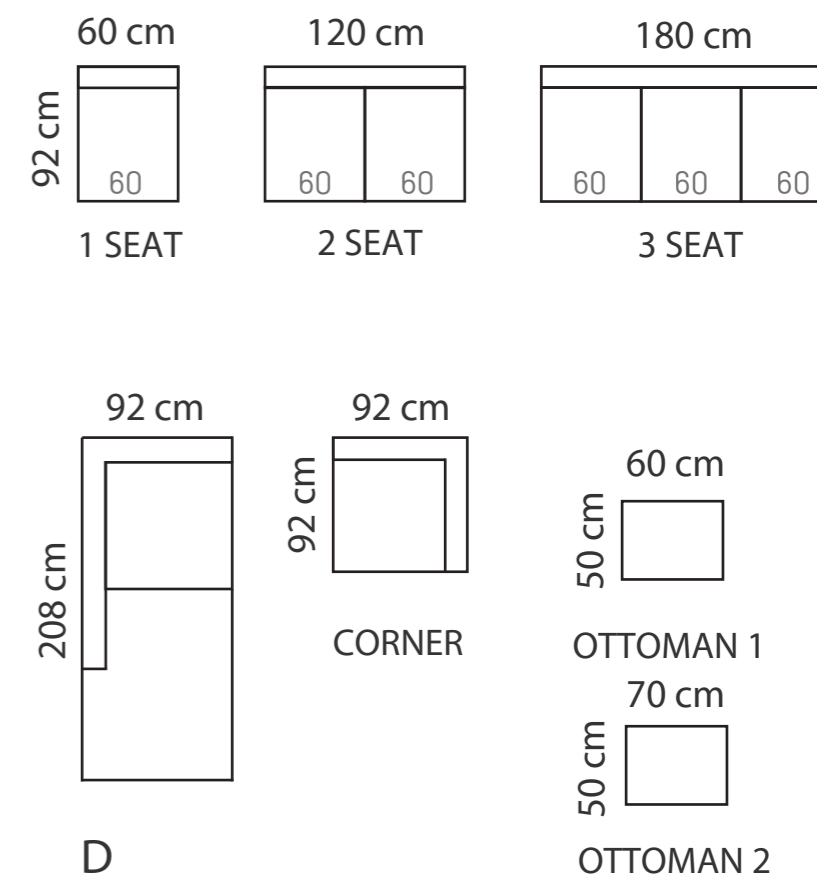

COMPONENTS

ADDITIONAL INFORMATION

Sitting height: 42 cm
Sitting depth: 52 cm
Armrest: 26 cm
Dec. pillows: 0 pcs

LEGS

LEG COLORS

- 01 Natural
- 02 Brown
- 03 Dark Brown
- 04 Black
- 05 Oiled Oak
- 07 White