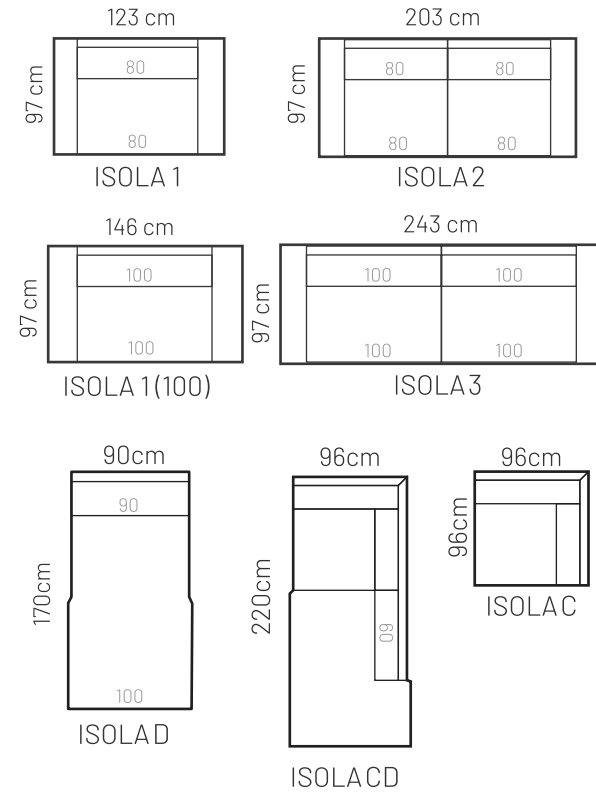

## LEGS

L37 L49 L23  
h- 16 cm h- 12 cm h- 14 cm  
STANDARD

## ADDITIONAL INFORMATION

Height: 82 cm  
Sitting height: 42 cm  
Armrest: 12 cm  
Dec. pillows: 2 pcs  
Fabric: Nice - Hazel

## LEGS

L37  
h- 16 cm  
STANDARD

## ADDITIONAL INFORMATION

Height: 90 cm  
 Sitting height: 46 cm  
 Armrest: 23 cm  
 Sitting depth: 65 / 135 cm  
 Dec. pillows: 0 pcs.