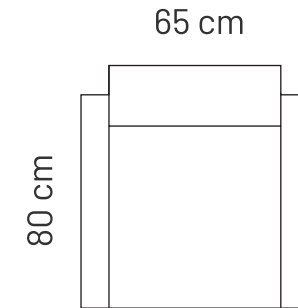

ADDITIONAL INFORMATION

Height: 96cm
Sitting height: 44cm
Sitting depth: 50cm
Armrest: 5cm