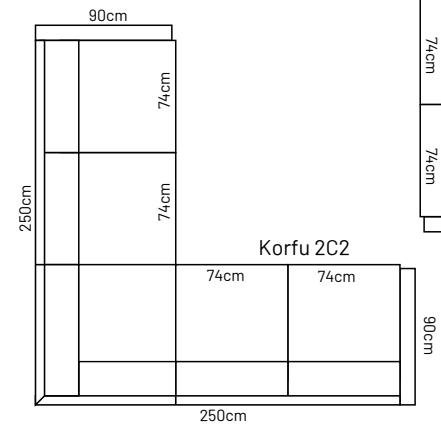

## ADDITIONAL INFORMATION

Height: 85cm  
Sitting height: 45cm  
Sitting depth: 50cm  
Sitting width: 74 / 100cm  
Armrest: 10cm  
Dec. pillows: 0 pcs