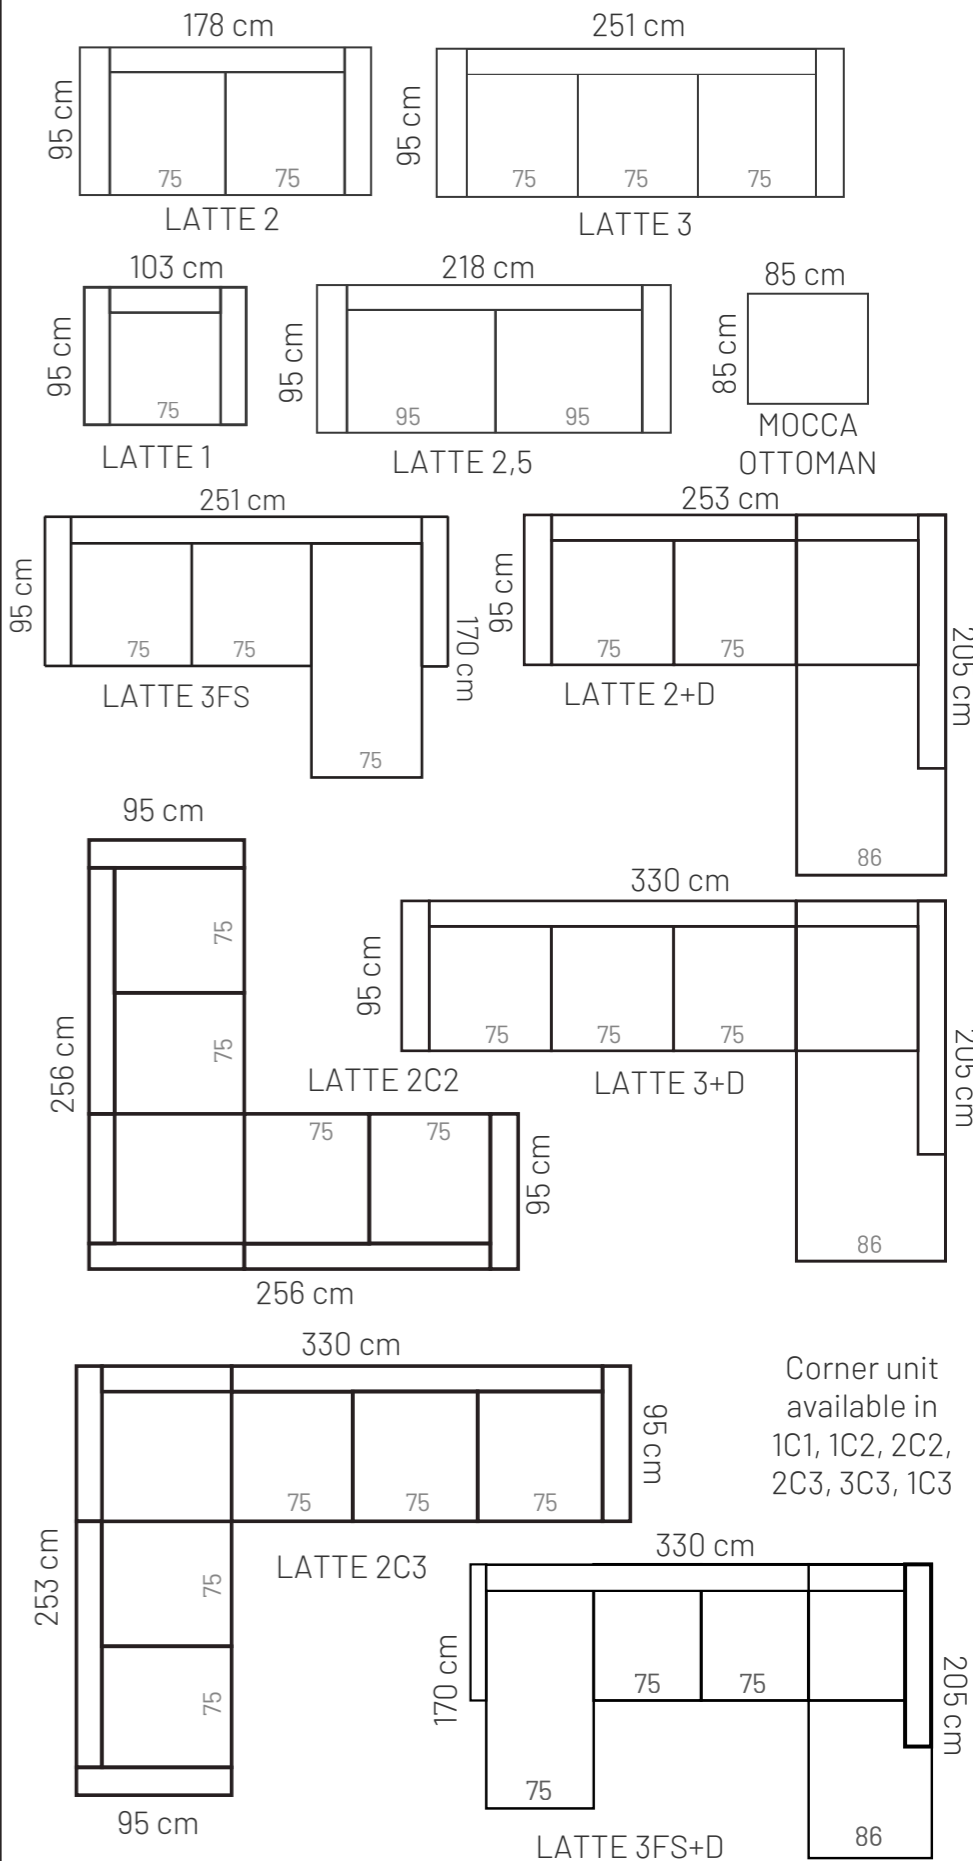

ARMRESTS

COMBINATIONS

Corner unit available in 1C1, 1C2, 2C2, 2C3, 3C3, 1C3