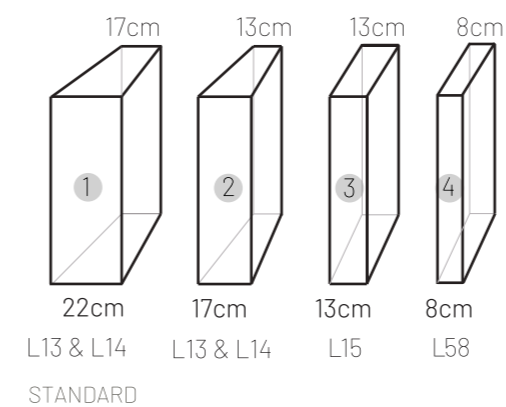

LEG COLORS

ARMRESTS