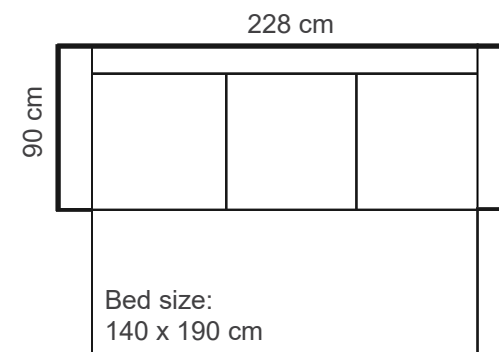

AMANDA 3BS

ADDITIONAL INFORMATION

Height: 90 cm
Sitting height: 46 cm
Armrest: 13 cm
Sitting depth: 55 cm
Dec. pillows: 0
Fabric: Devon 34

LEGS

L49
h-12 cm
STANDARD

LEG COLORS

- 01 Natural
- 03 Dark Brown
- 04 Black
- 05 Oiled Oak (extra price)
- 07 White (extra price)
- STANDARD 08 Oak stain