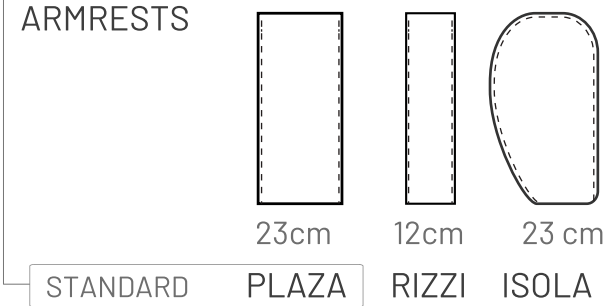

ARMRESTS

Corner unit available in