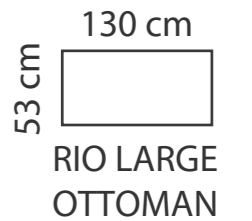

only non-openable