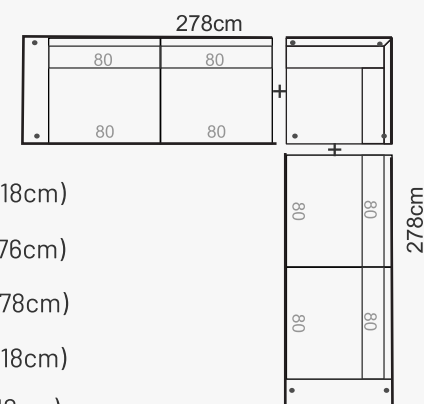

HEADREST

OTTOMAN

Riia 142, Tartu 50411 Estonia | Office: +372 641 2412
Sales: +358 4004 30292 (FIN) +372 512 6036 (EST)
bellfire@bellfire.ee | bellfire@elisaneet.fi | tilaukset@bellfire.ee

Suomalainen sohvatehdas Virossa /order Softcare Textile Protection