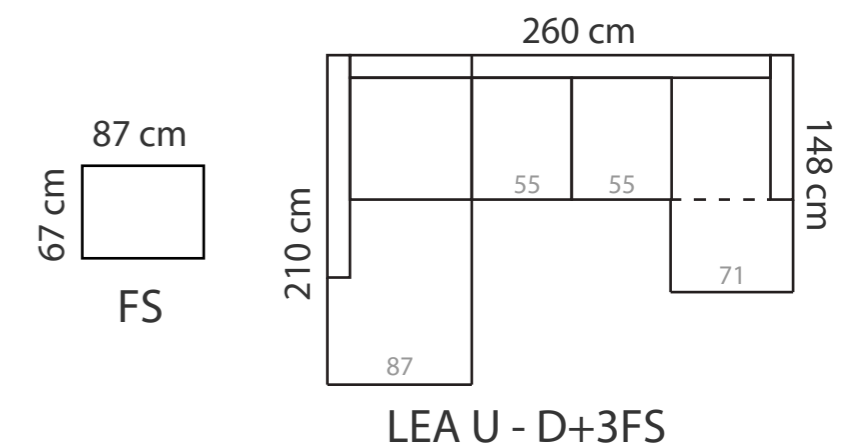

## ADDITIONAL INFORMATION

Height: 80 cm (standard)  
Sitting height: 49 cm (standard)  
Seat width: 55 / 60 / 83 cm  
Seat depth: 53 cm  
Armrest width: 12 cm  
Decorative pillows: 2 pcs.  
Decorative pillows (Ancona 1): 0 pcs.