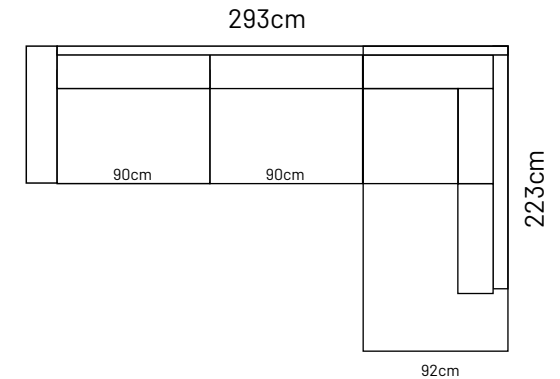

### ADDITIONAL INFORMATION

Height: 95 cm  
 Sitting height: 46 cm  
 Armrest: 13 cm  
 Sitting depth: 55 cm  
 Dec. pillows: 0

### LEGS

L49  
 h- 12 cm  
 STANDARD

## ADDITIONAL INFORMATION

Height: 80 cm (standard)  
 Sitting height: 49 cm (standard)  
 Seat width: 55 / 60 / 83 cm  
 Seat depth: 53 cm  
 Armrest width: 12 cm  
 Decorative pillows: 2 pcs.  
 Decorative pillows (Ancona 1): 0 pcs.

## ADDITIONAL INFORMATION

Height: 85 cm  
Sitting height: 45 cm  
Sitting depth: 56 cm  
Sitting width: 90 cm  
Armrest: 21cm  
Dec. pillows: 2 pcs