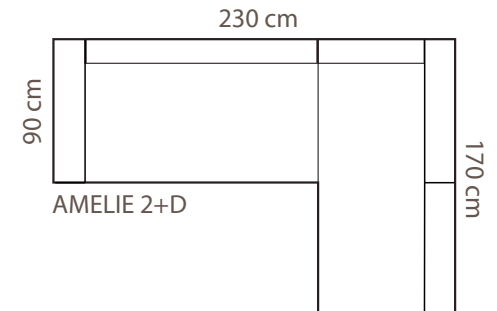

## LEGS

L49  
h- 12 cm  
STANDARD

## ADDITIONAL INFORMATION

Height: 90 cm  
Sitting height: 46 cm  
Armrest: 13 cm  
Sitting depth: 55 cm  
Dec. pillows: 0  
Fabric: Devon 34

## LEGS

L49  
h-12 cm  
STANDARD

## ADDITIONAL INFORMATION

Height: 85cm  
Sitting height: 45cm  
Sitting depth: 50cm  
Armrest: 10cm  
Dec. pillows: 0 pcs