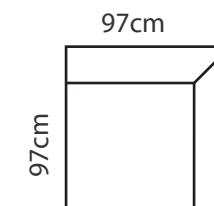

Nice

PADDING: Pocket ; Polyurethane Foam HR35

FRAME: Birch plywood & pine

MODULES

M50

ADDITIONAL INFORMATION

Height: 78cm

Sitting height: 45cm

Armrest: 30cm

Sitting depth: 70cm

Dec. pillows: M10R - 1, M10L -1, M50-1

LEGS

L66
h- 2,5 cm
STANDARD
PLASTIC LEG - BLACK