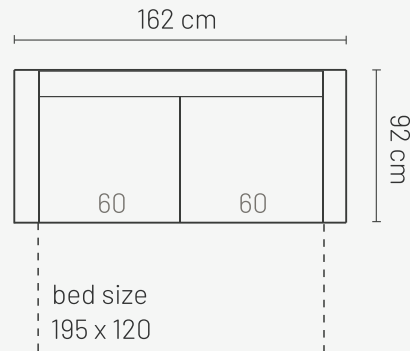

PADOVA 120 (armrest 3)