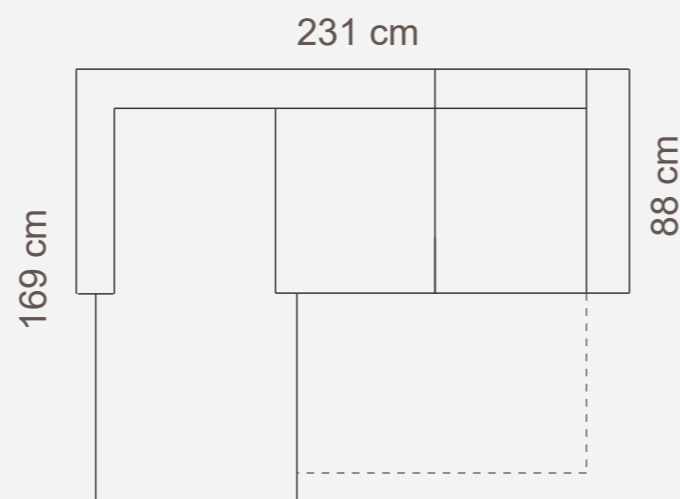

RAMOS

COMBINATIONS

RAMOS 2BS+C+2DBOX
(combination 4)

RAMOS DBOX+ 2BS+C+sDBOX
(combination 5)

RAMOS 2SEAT+C+2BS
(combination 6)