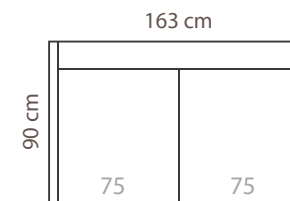

SLIM LINE

PADDING: Feather & Polyurethane Foam HR35
FRAME: Birch plywood & pine

COMBINATIONS

SLIM LINE 2

ADDITIONAL INFORMATION

Armrest: 4 cm
Height: 80 cm
Sitting height: 46 cm
Sitting depth: 60 cm
Dec. pillows: 2 pcs. (2 & 3)
Dec. pillows: 1 pcs. (armchair)

LEGS

WOODEN LEG COLORS

Seat cushions are attached with velcro and are one-sided. Cushion filling: 65% new white Hungarian duck feathers class 2 (EN12934). 35% Hollow conjugated siliconized virgin polyester fiber HCS7dx64mm. Decorative pillow is 50x50 and also same filling as cushions.