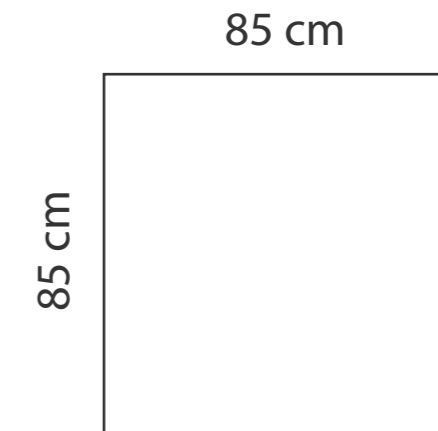

COMBINATIONS

MOCCA OTTOMAN