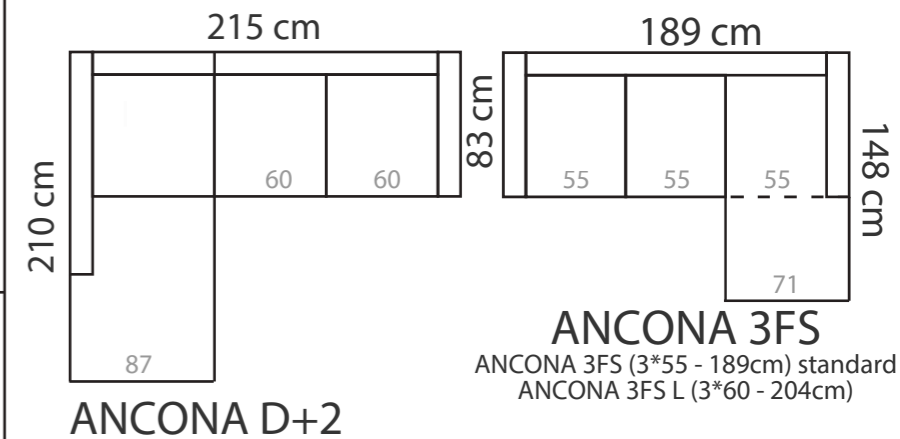

### LEGS

L49  
 h- 12 cm  
 STANDARD

## ADDITIONAL INFORMATION

Height: 80 cm (standard)  
 Sitting height: 49 cm (standard)  
 Seat width: 55 / 60 / 83 cm  
 Seat depth: 53 cm  
 Armrest width: 12 cm  
 Decorative pillows: 2 pcs.  
 Decorative pillows (Ancona 1): 0 pcs.