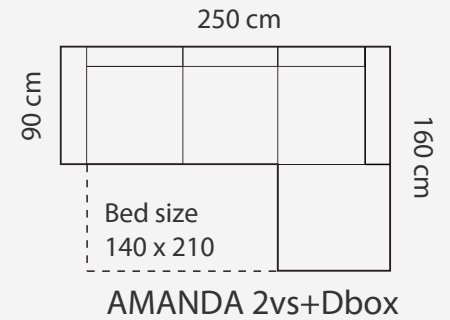

### ADDITIONAL INFORMATION

Height: 74 cm  
Sitting height: 46 cm  
Sitting depth: 53 cm  
Armrest: 26 cm  
Armrest height: 58 cm

## ADDITIONAL INFORMATION

Height: 90 cm  
Sitting height: 46 cm  
Armrest: 13 cm  
Sitting depth: 55 cm  
Dec. pillows: 0  
Fabric: Hornet 2 - Grey

## LEGS

L49  
h- 12 cm  
STANDARD