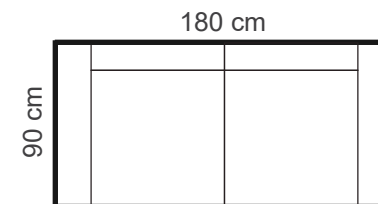

MEASUREMENTS

AMANDA 2