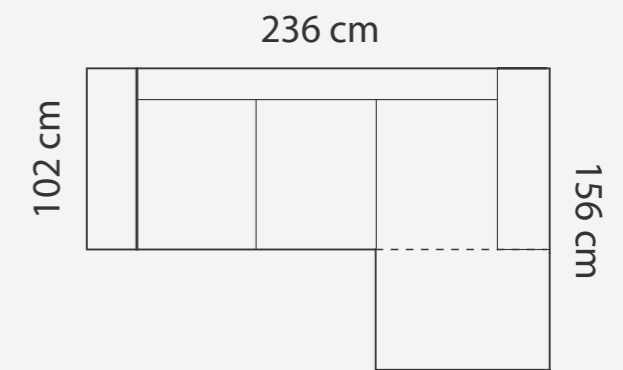

COMBINATIONS

SOUL 3FS