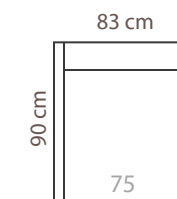

SLIM LINE

PADDING: Feather & Polyurethane Foam HR35
FRAME: Birch plywood & pine

COMBINATIONS

SLIM LINE 1

ADDITIONAL INFORMATION

Armrest: 4 cm
Height: 80 cm
Sitting height: 46 cm
Sitting depth: 60 cm
Dec. pillows: 2 pcs. (2 & 3)
Dec. pillows: 1 pcs. (armchair)

LEGS

WOODEN LEG COLORS

Seat cushions are attached with velcro and are one-sided. Cushion filling: 65% new white Hungarian duck feathers class 2 (EN12934). 35% Hollow conjugated siliconized virgin polyester fiber HCS7dx64mm. Decorative pillow is 50x50 and also same filling as cushions.