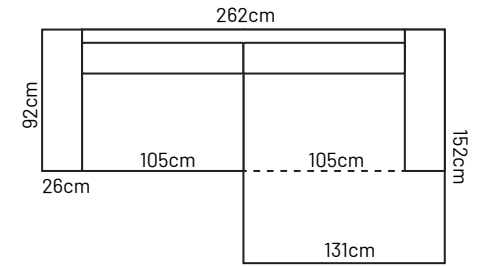

MEASUREMENTS

Dallas XL 3FS

Also available with rectangle pillows
"kappaselkätyyny" (optional)