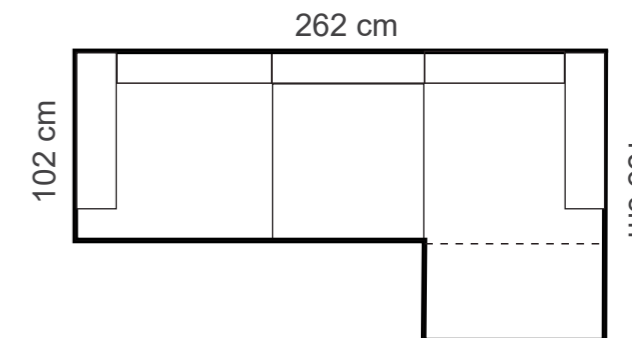

COMBINATIONS

JAMAICA 3FS

ADDITIONAL INFORMATION

Height: 86 cm
Sitting height: 44 cm
Armrest: 24,5 cm
Decorative pillows (45x45cm 100% fiber): 2 pcs.
Back pillows (75x75cm - mixed fiber/foam 50/50): 5 pcs.

LEGS

L74
h- 7,5 cm
STANDARD

LEG COLORS

01 Natural

STANDARD

03 Dark Brown

04 Black

05 Oiled Oak (extra price)

07 White (extra price)