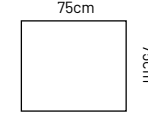

KORFU

FRAME: Birch plywood & pine
PADDING: Polyurethane Foam HR35
BACK CUSHIONS: Fiber 100%

MEASUREMENTS

Korfu 1

ADDITIONAL INFORMATION

Height: 85cm
Sitting height: 45cm
Sitting depth: 50cm
Sitting width: 74 / 100cm
Armrest: 10cm
Dec. pillows: 0 pcs

LEGS

L87
Ø 3 cm
h- 19 cm
● black metal leg