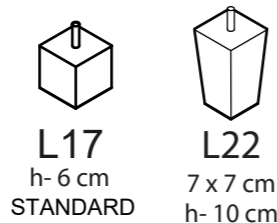

LEGS

LEG COLORS

- 01 Natural
- STANDARD 03 Dark Brown
- 04 Black
- 05 Oiled Oak (extra price)
- 07 White (extra price)