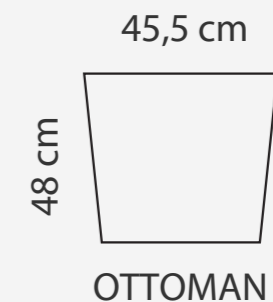

OTTOMAN

ADDITIONAL INFORMATION

Height: 103 cm
(Fiesta; Fiesta Senior)
108 cm (Fiesta Senior+)
Sitting height: 43 cm (Fiesta);
46 cm (Fiesta Senior);
51 cm (Fiesta Senior +)
Armrest: 8 cm
Sitting depth: 52 cm
Dec. pillows: 0 pcs.

LEGS

L28;L29

h- 12,5 cm/13 cm
FIESTA

L28;L30

h- 12,5/16 cm
FIESTA SENIOR

L31;L32

h- 17,5 cm/18,5 cm
FIESTA SENIOR +

LEG COLORS

01 Natural

STANDARD

03 Dark Brown

04 Black

05 Oiled Oak (extra price)

07 White (extra price)

08 Oak stain