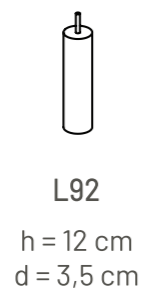

ANNI

FRAME: Birch plywood & pine.
Zig-zag arch spring on frame.

MEASUREMENTS

ADDITIONAL INFORMATION

Height: 74 cm
Sitting height: 46 cm
Sitting depth: 53 cm
Armrest: 26 cm
Armrest height: 58 cm

LEGS

LEG COLORS

ARMRESTS

Riia 142, Tartu 50411 Estonia | Office: +372 6412412
Sales: +358 4004 30292 (FIN) +372 512 6036 (EST)
bellfire@bellfire.ee | bellfire@elisanet.fi | tilaukset@bellfire.ee