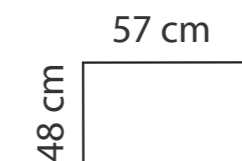

BORA, POLO, MILO

PADDING: Polyurethane Foam HR35

FRAME: Birch plywood & pine

COMBINATIONS

OTTOMAN

ADDITIONAL INFORMATION

Armrest: 6 cm
Sitting depth: 50 cm
Dec. pillows: 0 pcs.

LEGS

LEG COLORS

- 01 Natural
- STANDARD 03 Dark Brown
- 04 Black
- 05 Oiled Oak (extra price)
- 08 Oak stain (excl. MILO)