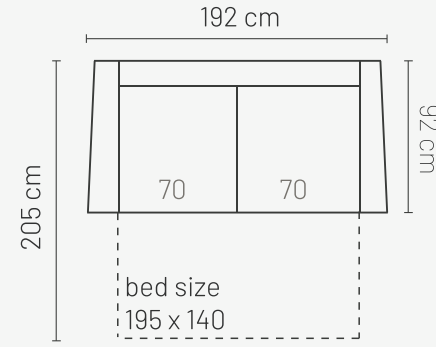

PADOVA 140 (armrest 2)