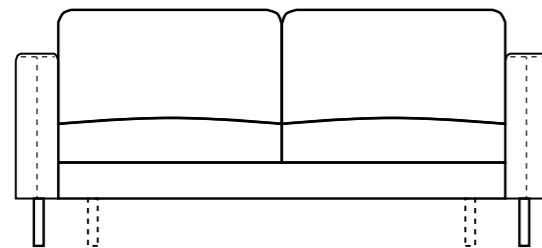

LATTE

PADDING: Feather+fiber, Polyurethane Foam HR35
FRAME: Birch plywood & pine
BACK CUSHIONS: 65% feather, 35% fiber

Legs can be under armrest or under the seats

Feather cushion (standard)

65% new white Hungarian duck feathers class 2 (EN12934)
35% Hollow conjugated siliconized virgin polyester fiber HCS7dx64mm

Memory foam cushion

Also available with memory foam cushions

ADDITIONAL INFORMATION

Height: 88 cm
Sitting height: 46 cm
Armrest: 11 cm
Sitting depth: 60 cm
Dec. pillows: 2 pcs.

LEGS

L65
15 cm
METAL LEG
● silver
STANDARD

L75
15 cm
METAL LEG
● black

L84
15 cm
WOODEN LEG
2 different locations

LEG COLORS

- 01 Natural
- 04 Black
- 05 Oiled Oak +5€/pc
- STANDARD 08 Oak stain