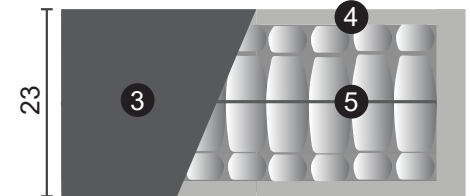

4 SEASONS

Mattress is 2-sided. One side is hard and other is medium hardness. The mattress can be turned around. There's 2 mattresses side-by-side. Left and right side can have different softnesses.

Available sizes:
180 x 200 / 160 x 200

LEGS

METAL

L77
H:13 cm
● black metal
STANDARD

WOOD

L28
H:13 cm

WOODEN LEG COLORS

- 01 Natural
- 03 Dark Brown
- 04 Black
- 05 Oiled Oak
- 07 White

COMPOSITION

TOP MATTRESS

1. Quilted fabric (300g)+piping(2x)
2. Latex or Visco

MATTRESS

3. Fabric
4. Foam HR35
5. 19cm pocket multi layer spring (MLS3)
  One side is medium and other side is hard.
  Can be turned over.

BED FRAME

6. Fabric
7. Foam
8. Pocket springs (5 zone 2,0/1,8)
9. Wooden frame

Available with two headboards:

Loose cover

220x125
240x125

Regular cover
STANDARD

220x125
240x125