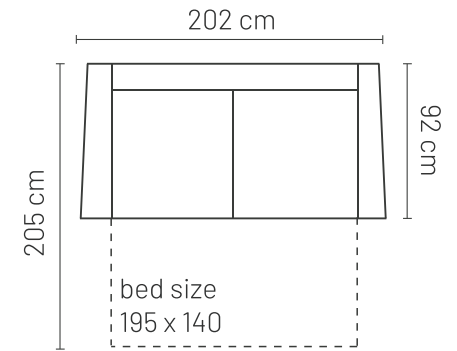

COMBINATIONS

PADOVA 2 BS (armrest 1)

Padova 140
bed mattress width 140cm
bed frame width 160cm