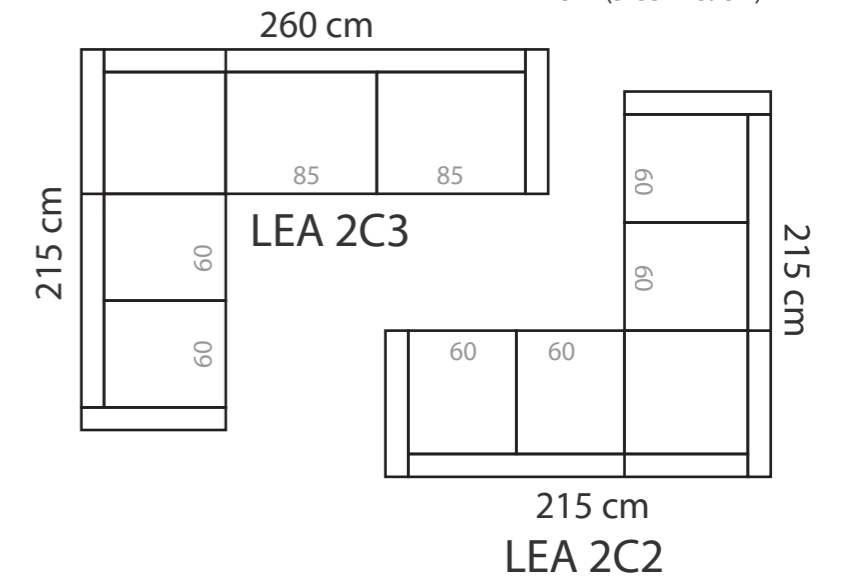

## ADDITIONAL INFORMATION

Height: 80 cm (standard)  
Sitting height: 49 cm (standard)  
Seat width: 55 / 60 / 83 cm  
Seat depth: 53 cm  
Armrest width: 12 cm  
Decorative pillows: 2 pcs.  
Decorative pillows (Ancona 1): 0 pcs.