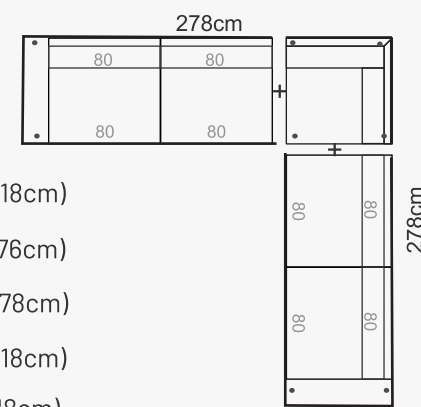

HEADREST

OTTOMAN

Riia 142, Tartu 50411 Estonia | Office: +372 641 2412
Sales: +358 4004 30292 (FIN) +372 512 6036 (EST)
bellfire@bellfire.ee | bellfire@elisaneet.fi | tilaukset@bellfire.ee

Suomalainen sohvatehdas Virossa /order Softcare Textile Protection