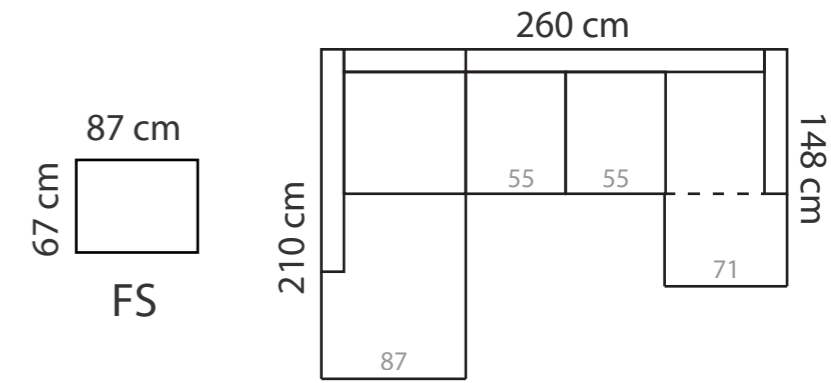

### ADDITIONAL INFORMATION

Height: 95 cm  
 Sitting height: 46 cm  
 Armrest: 13 cm  
 Sitting depth: 55 cm  
 Dec. pillows: 0

### LEGS

L49  
 h- 12 cm  
 STANDARD

## COMBINATIONS

ANCONA 1 ANCONA 2 ANCONA 3

ANCONA 3 (2\*85 - 189cm) - standard  
 ANCONA 3 L (3\*60 - 204cm)  
 ANCONA 3 M (3\*55 - 189cm)

ANCONA 2C3

ANCONA 2C2

ANCONA D+2

ANCONA 3FS  
 ANCONA 3FS (3\*55 - 189cm) standard  
 ANCONA 3FS L (3\*60 - 204cm)

## ADDITIONAL INFORMATION

Height: 80 cm (standard)  
 Sitting height: 49 cm (standard)  
 Seat width: 55 / 60 / 83 cm  
 Seat depth: 53 cm  
 Armrest width: 12 cm  
 Decorative pillows: 2 pcs.  
 Decorative pillows (Ancona 1): 0 pcs.