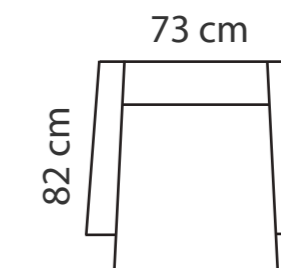

BORA, POLO, MILO

PADDING: Polyurethane Foam HR35

FRAME: Birch plywood & pine

COMBINATIONS

POLO

ADDITIONAL INFORMATION

Armrest: 6 cm
Sitting depth: 50 cm
Dec. pillows: 0 pcs.

LEGS

LEG COLORS

- 01 Natural
- STANDARD 03 Dark Brown
- 04 Black
- 05 Oiled Oak (extra price)
- 08 Oak stain (excl. MILO)