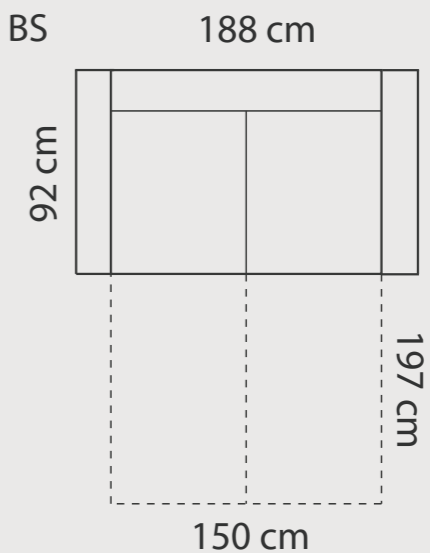

## ADDITIONAL INFORMATION

Height: 80 cm (standard)  
Sitting height: 49 cm (standard)  
Seat width: 55 / 60 / 83 cm  
Seat depth: 53 cm  
Armrest width: 12 cm  
Decorative pillows: 2 pcs.  
Decorative pillows (Ancona 1): 0 pcs.

### ADDITIONAL INFORMATION

Height: 88 cm  
 Sitting height: 43 cm  
 Dec. pillows: 0 pcs