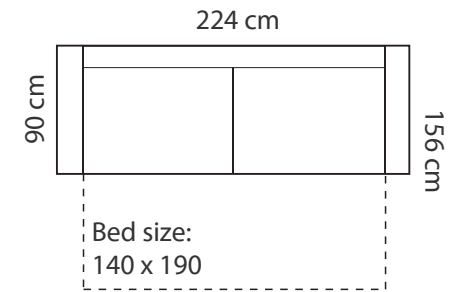

COMBINATIONS

EASY 3 BS