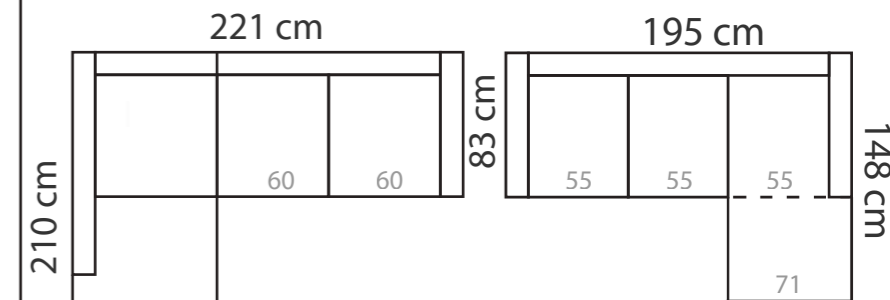

TOLEDO

PADDING: Polyurethane Foam E30
FRAME: Birch plywood & pine

COMBINATIONS

TOLEDO 3 (2*85 - 195cm) - standard
TOLEDO 3 (3*55 - 195cm)

TOLEDO 3 L (3*60 - 210cm) - standard
TOLEDO 3 L (2*90 - 210cm)

TOLEDO 3FS
TOLEDO 3FS (3*55 - 195cm) standard
TOLEDO 3FS L (3*60 - 210cm)

ADDITIONAL INFORMATION

Height: 80 cm (standard)
Sitting height: 49 cm (standard)
Seat width: 55 / 60 / 83 cm
Seat depth: 53 cm
Armrest width: 15 cm
Decorative pillows: 2 pcs.
Decorative pillows (Toledo 1): 0 pcs.

LEGS

LEG COLORS