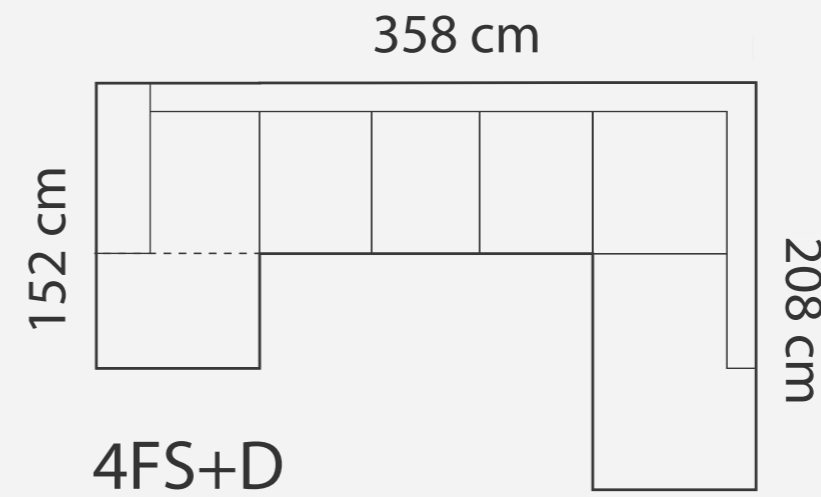

FALCON

COMBINATIONS