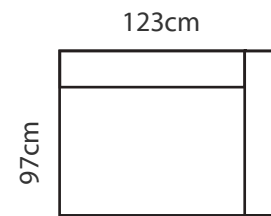

MODULES

M10R