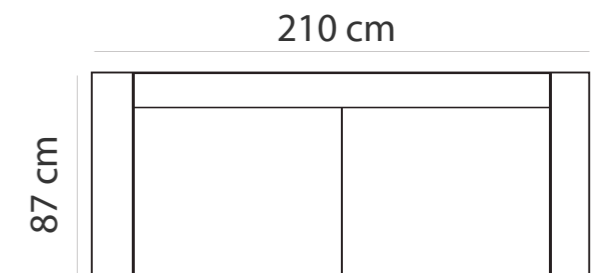

IRMEL

SEAT CUSHION PADDING: Pocket spring; Polyurethane Foam HR35130

BACK CUSHION PADDING: Polyurethane Foam T23060

FRAME: Birch plywood & pine

COMBINATIONS

IRMEL 3

ADDITIONAL INFORMATION

Height: 82 cm
Sitting height: 42 cm
Armrest: 12 cm
Dec. pillows: 2 pcs
Fabric: Nice - Hazel

LEGS

L37
h- 16 cm
STANDARD

LEG COLORS

- 01 Natural
- STANDARD 03 Dark Brown
- 04 Black
- 05 Oiled Oak
- 07 White