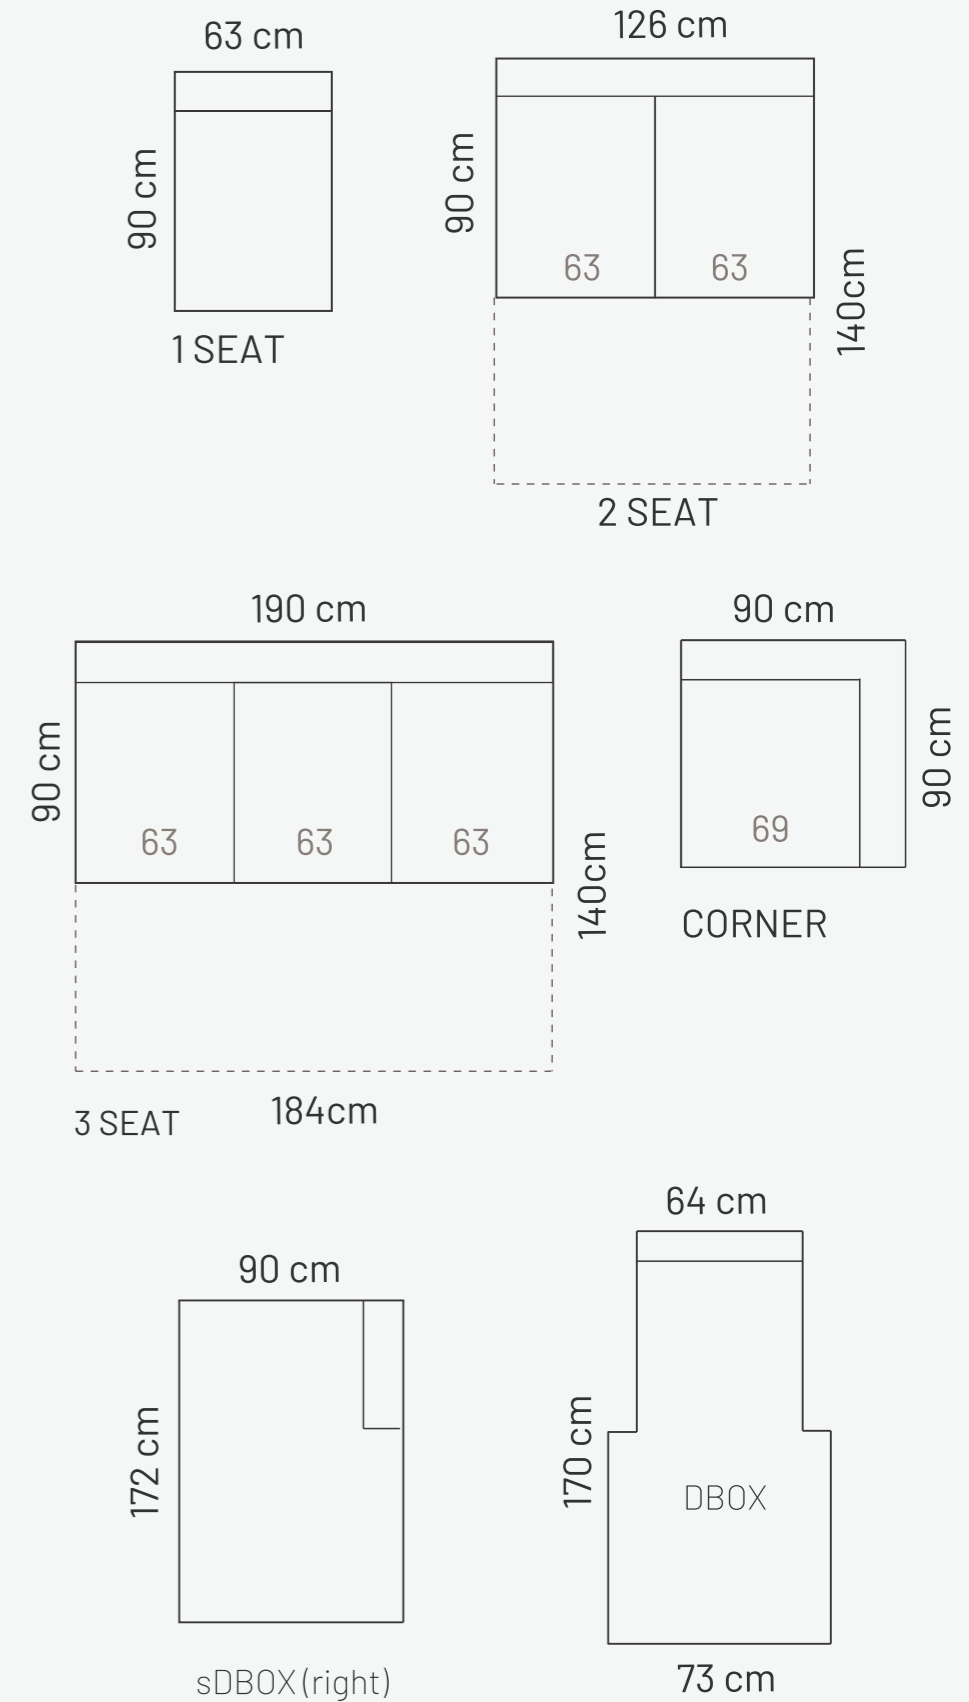

## ADDITIONAL INFORMATION

Height: 88 cm  
 Sitting height: 44 cm  
 Sitting depth: 56 cm  
 Dec. pillows: 0 pcs