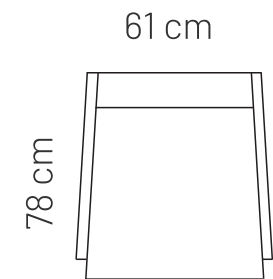

MEASUREMENTS

KARIN ARMCHAIR