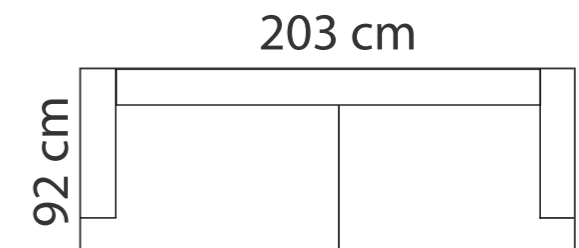

HOWARD 3

ADDITIONAL INFORMATION

Height: 87 cm
Sitting height: 46 cm
Armrest: 15 cm
Dec. pillows: 0 pcs
Leg height : 12 cm
Seat pillows - only top side usable