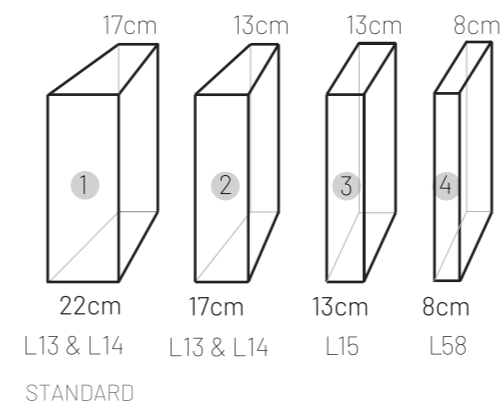

LEG COLORS

ARMRESTS

Armrest no.4 on image