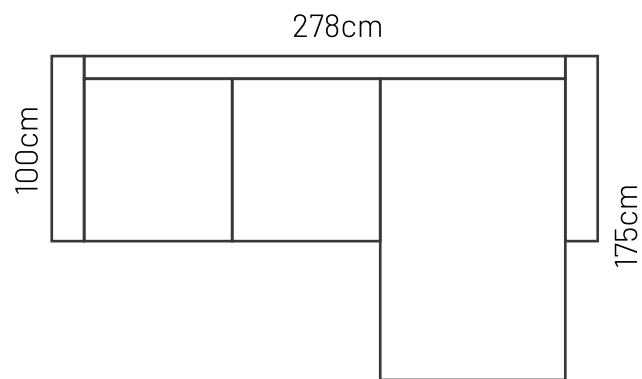

MEASUREMENTS
for different combination options

RIZZI 2+D

Riia 142, Tartu 50411 Estonia | Office: +372 641 2412
Sales: +358 4004 30292 (FIN) +372 512 6036 (EST)
bellfire@bellfire.ee | bellfire@elisaneet.fi | tilaukset@bellfire.ee