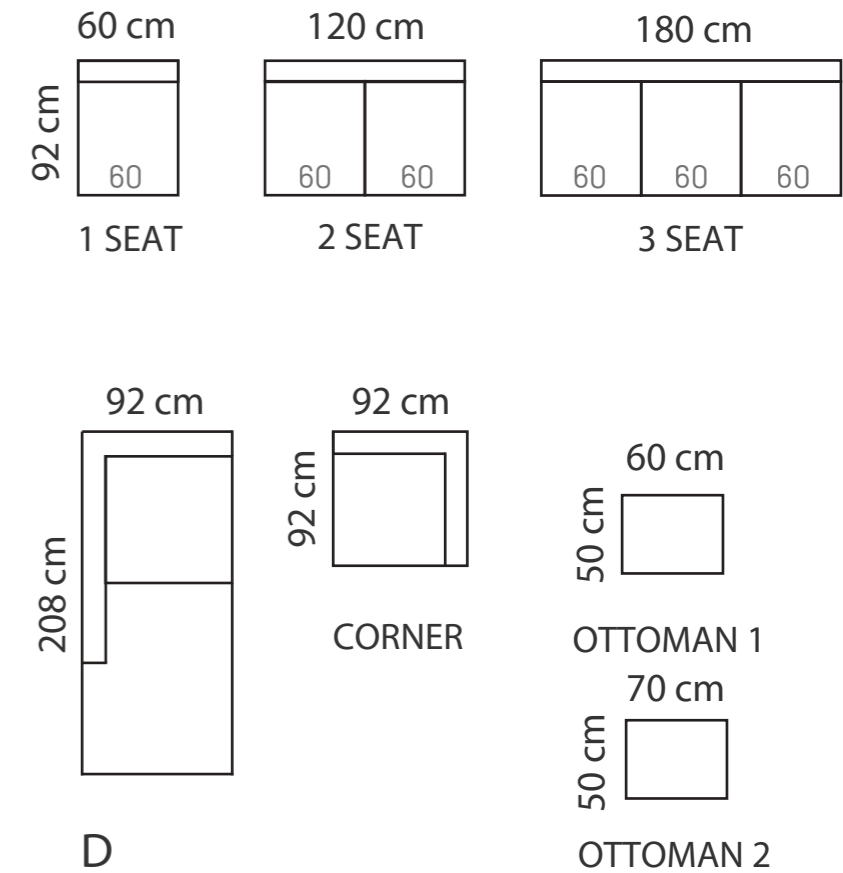

COMPONENTS

ADDITIONAL INFORMATION

Sitting height: 42 cm
Sitting depth: 52 cm
Armrest: 26 cm
Dec. pillows: 0 pcs

LEGS

LEG COLORS

- 01 Natural
- 02 Brown
- 03 Dark Brown
- 04 Black
- 05 Oiled Oak
- 07 White