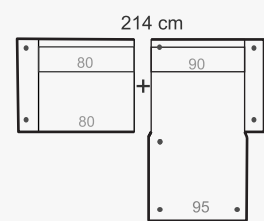

Corner unit available in