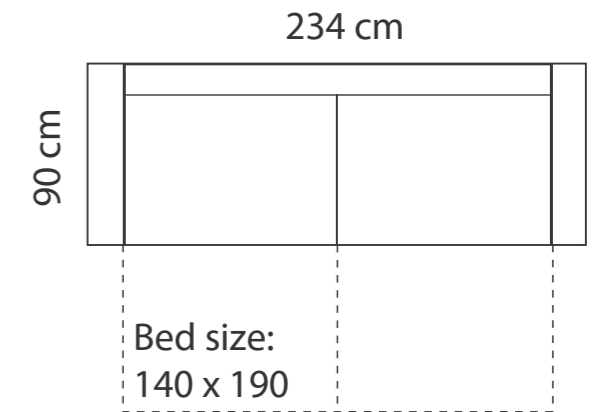

SENNA

PADDING: Polyurethane Foam HR35
FRAME: Birch plywood & pine

COMBINATIONS

SENNA 3BS