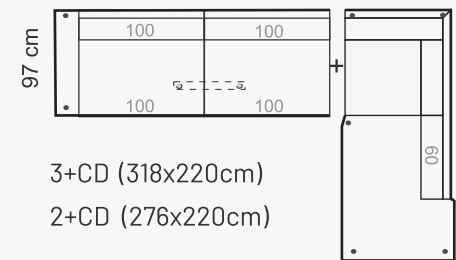

Corner unit available in