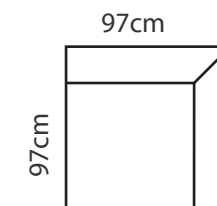

Nice

PADDING: Pocket ; Polyurethane Foam HR35
FRAME: Birch plywood & pine

MODULES

M50

ADDITIONAL INFORMATION

Height: 78cm
Sitting height: 45cm
Armrest: 30cm
Sitting depth: 70cm
Dec. pillows: M10R - 1, M10L -1, M50-1

LEGS

L66
h- 2,5 cm
STANDARD
PLASTIC LEG - BLACK