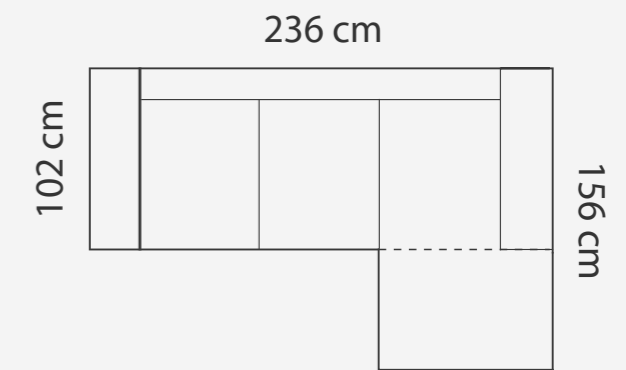

COMBINATIONS

SOUL 3FS