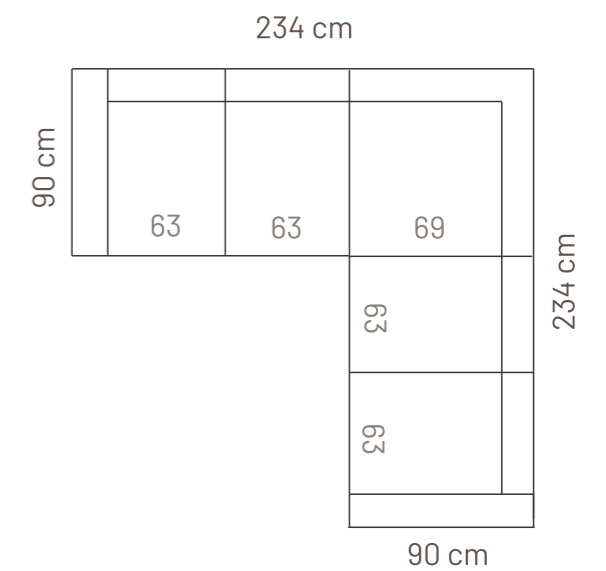

RAMOS 2SE AT+C+2BS
(combination 6)