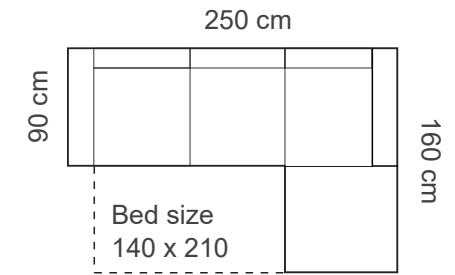

AMORE 2vs+Dbox