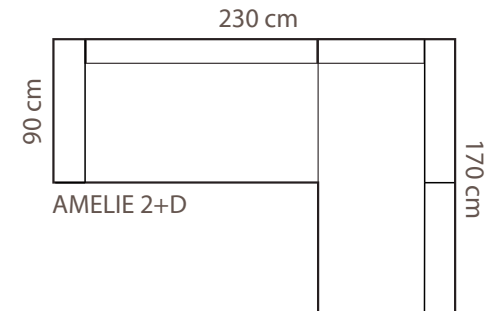

AMELIE

PADDING: Polyurethane Foam HR35
FRAME: Birch plywood & pine

MEASUREMENTS

ADDITIONAL INFORMATION

Height: 85cm
Sitting height: 45cm
Sitting depth: 50cm
Armrest: 10cm
Dec. pillows: 0 pcs