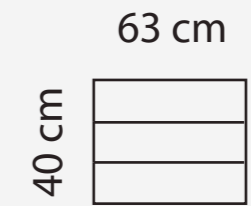

MEASUREMENTS

ADDITIONAL INFORMATION

Height: 40 cm
Sitting height: 40 cm
Sleeping area: 63 x 189 cm