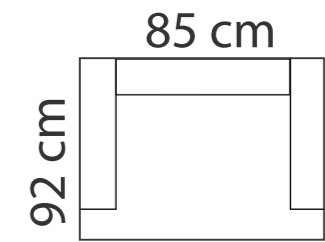

COMBINATIONS

HOWARD 1