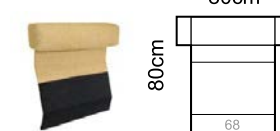

PLAZA PREMIUM

FEATHER CUSHIONS
MEMORY CUSHIONS

FRAME BIRCH PLYWOOD & PINE
PADDING FEATHER/FOAM MIX; FOAM HR35
CUSHIONS 50% FEATHER, 50% SPAGHETTI FOAM
Seat CUSHIONS FOAM HR33 / MEMORY FOAM
Back CUSHIONS FOAM HR FOAM + WADDING

MODULES

LEGS

LEG COLORS

ADDITIONAL INFORMATION

HEIGHT 83 cm
SITTING HEIGHT 44 cm
SITTING DEPTH 65/135 cm
DEC. PILLOWS 0 pcs.

CAN BE FINISHED WITH SOFTCARE TEXTILE PROTECTION
* MEASUREMENTS TOLERANCE +/- 3 cm

ARMRESTS

Corner unit available in

HEADREST

OTTOMAN

Riia 142, Tartu 50411 Estonia | Office: +372 641 2412
Sales: +358 4004 30292 (FIN) +372 512 6036 (EST)
bellfire@bellfire.ee | bellfire@elisaneet.fi | tilaukset@bellfire.ee

Suomalainen sohvatehdas Virossa /order Softcare Textile Protection