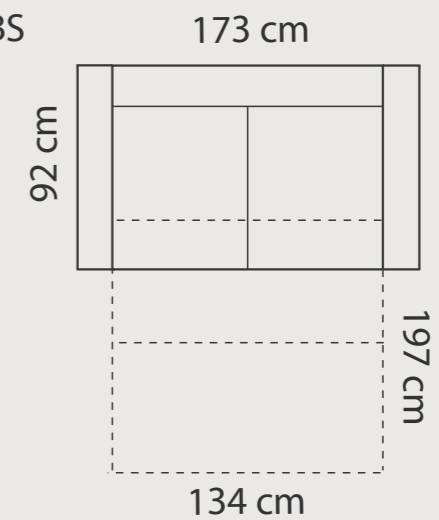

MIA 2BS

MIA 2,5 BS