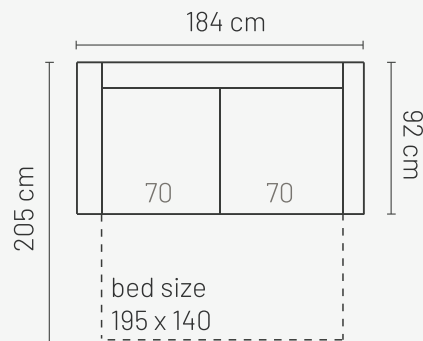

PADOVA 140 (armrest 3)