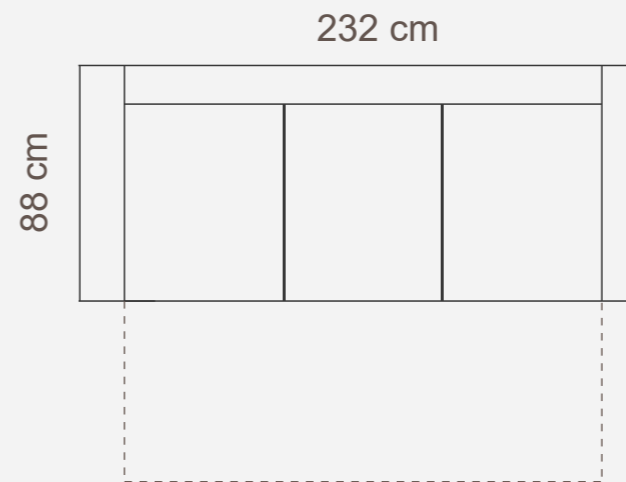

RAMOS

COMBINATIONS

RAMOS 2BS+C+2DBOX
(combination 4)

RAMOS DBOX+ 2BS+C+sDBOX
(combination 5)

RAMOS 2SEAT+C+2BS
(combination 6)