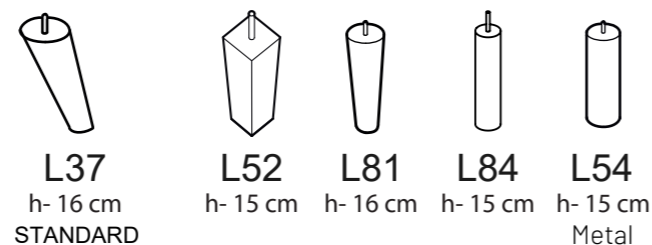

TOLEDO

PADDING: Polyurethane Foam E30
FRAME: Birch plywood & pine

COMBINATIONS

TOLEDO 3 (2*85 - 195cm) - standard
TOLEDO 3 (3*55 - 195cm)

TOLEDO 3 L (3*60 - 210cm) - standard
TOLEDO 3 L (2*90 - 210cm)

TOLEDO 3FS
TOLEDO 3FS (3*55 - 195cm) standard
TOLEDO 3FS L (3*60 - 210cm)

ADDITIONAL INFORMATION

Height: 80 cm (standard)
Sitting height: 49 cm (standard)
Seat width: 55 / 60 / 83 cm
Seat depth: 53 cm
Armrest width: 15 cm
Decorative pillows: 2 pcs.
Decorative pillows (Toledo 1): 0 pcs.

LEGS

LEG COLORS