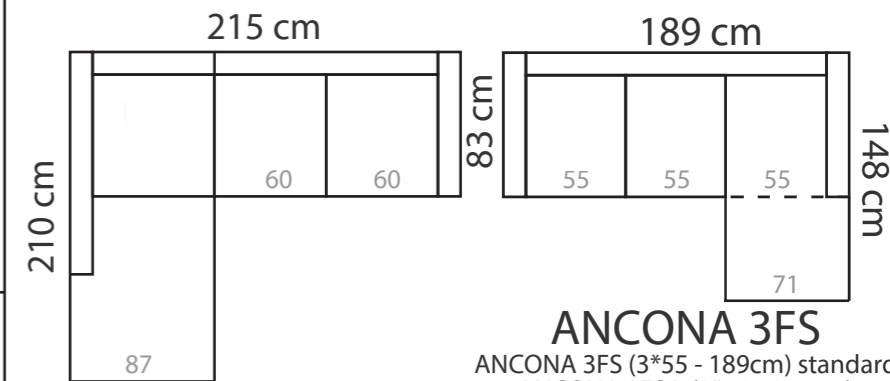

### LEGS

L49  
 h- 12 cm  
 STANDARD

## COMBINATIONS

ANCONA 1 ANCONA 2 ANCONA 3

ANCONA 3 (2\*85 - 189cm) - standard  
 ANCONA 3 L (3\*60 - 204cm)  
 ANCONA 3 M (3\*55 - 189cm)

ANCONA 2C3

ANCONA 2C2

ANCONA D+2

ANCONA 3FS  
 ANCONA 3FS (3\*55 - 189cm) standard  
 ANCONA 3FS L (3\*60 - 204cm)

## ADDITIONAL INFORMATION

Height: 80 cm (standard)  
 Sitting height: 49 cm (standard)  
 Seat width: 55 / 60 / 83 cm  
 Seat depth: 53 cm  
 Armrest width: 12 cm  
 Decorative pillows: 2 pcs.  
 Decorative pillows (Ancona 1): 0 pcs.