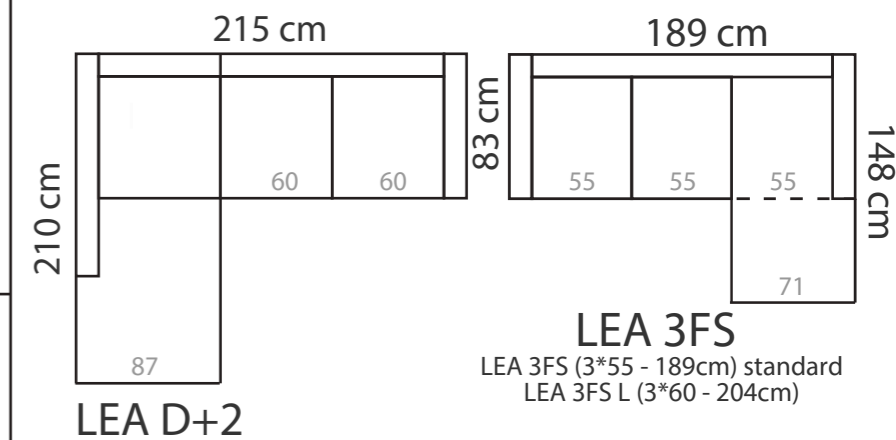

## ADDITIONAL INFORMATION

Height: 80 cm (standard)  
Sitting height: 49 cm (standard)  
Seat width: 55 / 60 / 83 cm  
Seat depth: 53 cm  
Armrest width: 12 cm  
Decorative pillows: 2 pcs.  
Decorative pillows (Ancona 1): 0 pcs.