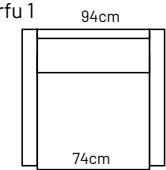

KORFU

FRAME: Birch plywood & pine
PADDING: Polyurethane Foam HR35
BACK CUSHIONS: Fiber 100%

MEASUREMENTS

Korfu FS XL

ADDITIONAL INFORMATION

Height: 85cm
Sitting height: 45cm
Sitting depth: 50cm
Sitting width: 74 / 100cm
Armrest: 10cm
Dec. pillows: 0 pcs

LEGS

L87
Ø 3 cm
h- 19 cm
● black metal leg