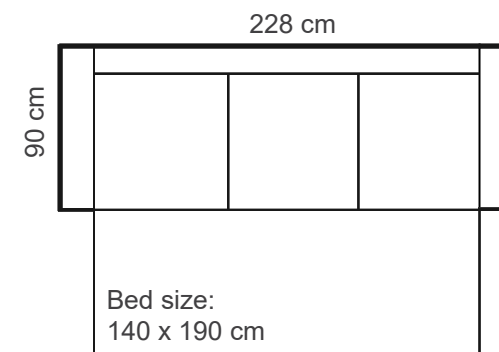

AMANDA

PADDING: Polyurethane Foam E30
FRAME: Birch plywood & pine

MEASUREMENTS

AMANDA 3BS

ADDITIONAL INFORMATION

Height: 90 cm
Sitting height: 46 cm
Armrest: 13 cm
Sitting depth: 55 cm
Dec. pillows: 0
Fabric: Devon 34

LEGS

LEG COLORS

- 01 Natural
- 03 Dark Brown
- 04 Black
- 05 Oiled Oak (extra price)
- 07 White (extra price)
- STANDARD 08 Oak stain