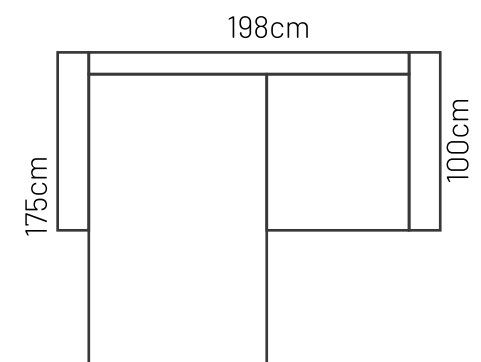

RIZZI D+1

Riia 142, Tartu 50411 Estonia | Office: +372 641 2412
Sales: +358 4004 30292 (FIN) +372 512 6036 (EST)
bellfire@bellfire.ee | bellfire@elisaneet.fi | tilaukset@bellfire.ee