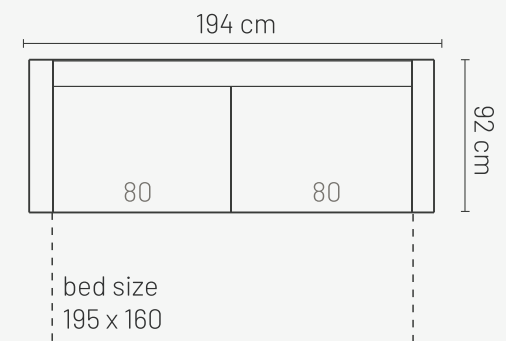

PADOVA 160 (armrest 4)