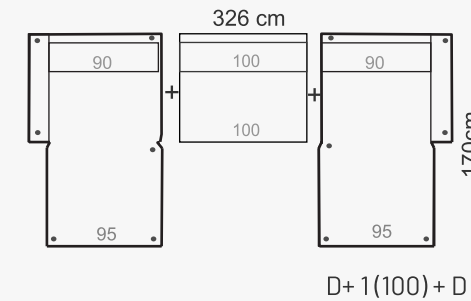

Corner unit available in