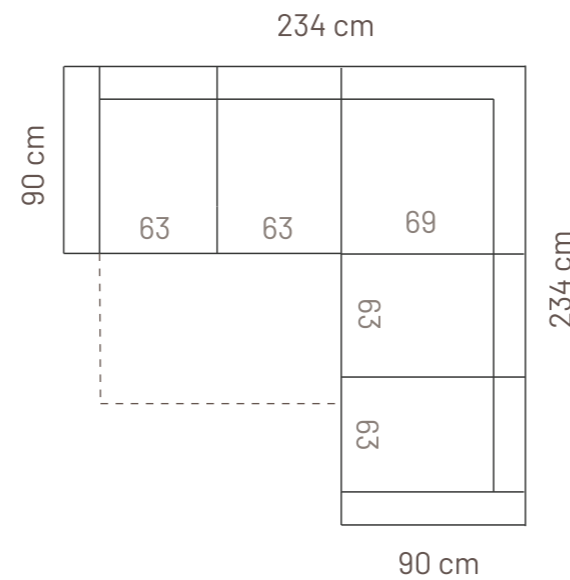

RAMOS 2BS+C+2DBOX
(combination 4)