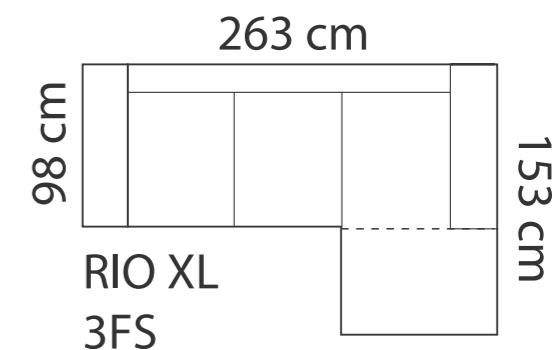

COMBINATIONS

openable and non-openable versions.
Specify when ordering

only non-openable