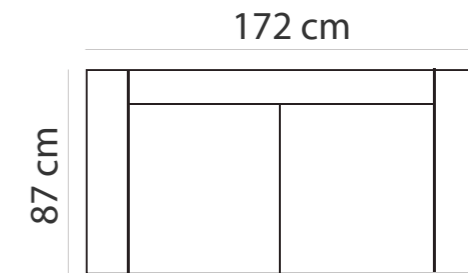

IRMEL

SEAT CUSHION PADDING: Pocket spring; Polyurethane Foam HR35130

BACK CUSHION PADDING: Polyurethane Foam T23060

FRAME: Birch plywood & pine

COMBINATIONS

IRMEL 2

ADDITIONAL INFORMATION

Height: 82 cm
Sitting height: 42 cm
Armrest: 12 cm
Dec. pillows: 2 pcs
Fabric: Nice - Hazel

LEGS

L37
h- 16 cm
STANDARD

LEG COLORS

- 01 Natural
- STANDARD 03 Dark Brown
- 04 Black
- 05 Oiled Oak
- 07 White