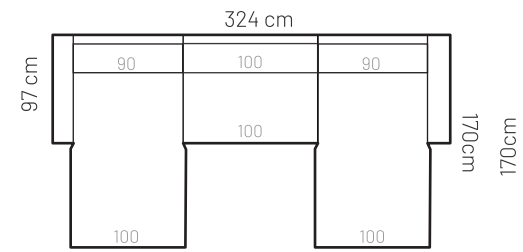

ISOLAD+ 1(100)+ D