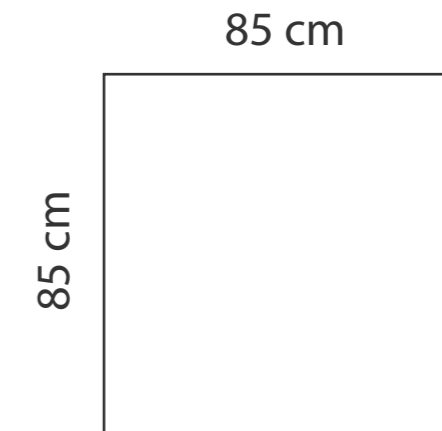

COMBINATIONS

MOCCA OTTOMAN