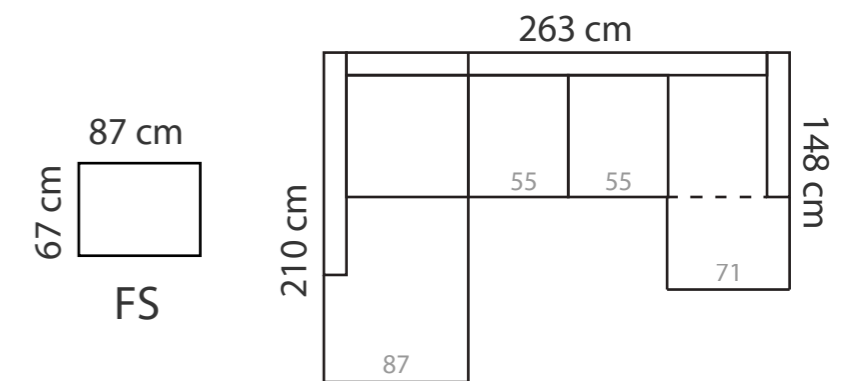

TOLEDO D+2

TOLEDO 3FS
TOLEDO 3FS (3*55 - 195cm) standard
TOLEDO 3FS L (3*60 - 210cm)

TOLEDO U - D+3FS