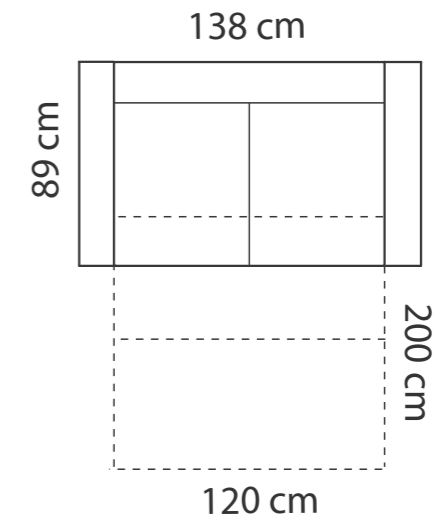

COMBINATIONS

SIERRA 2BS

ADDITIONAL INFORMATION

Height: 86 cm
Sitting height: 45 cm
Dec. pillows: 0 pcs
Armrest: 9 cm

LEGS

L16
h: 3cm

LEG COLORS

01 Natural

STANDARD

03 Dark Brown

04 Black

05 Oiled Oak (extra price)