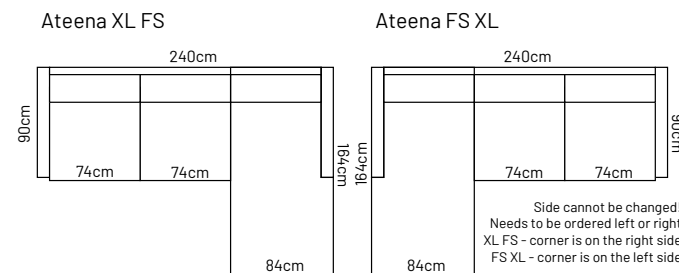

## ADDITIONAL INFORMATION

Height: 85 cm  
Sitting height: 45 cm  
Sitting depth: 56 cm  
Sitting width: 90 cm  
Armrest: 21cm  
Dec. pillows: 2 pcs

## LEGS

L47  
13,5 x 13,5 cm  
h- 12,5 cm  
● silver metal leg  
STANDARD

L88  
14 x 14 cm  
h- 13 cm  
● oak stain wooden leg - 08

## ADDITIONAL INFORMATION

Height: 85cm  
 Sitting height: 45cm  
 Sitting depth: 50cm  
 Sitting width: 74 / 100cm  
 Armrest: 10cm  
 Dec. pillows: 0 pcs