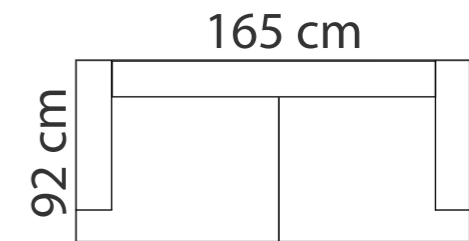

HOWARD

PADDING: Polyurethane Foam HR35
FRAME: Birch plywood & pine

COMBINATIONS

HOWARD 2

ADDITIONAL INFORMATION

Height: 87 cm
Sitting height: 46 cm
Armrest: 15 cm
Dec. pillows: 0 pcs
Leg height : 12 cm
Seat pillows - only top side usable