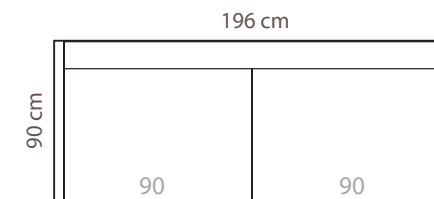

COMBINATIONS

SLIM LINE 3