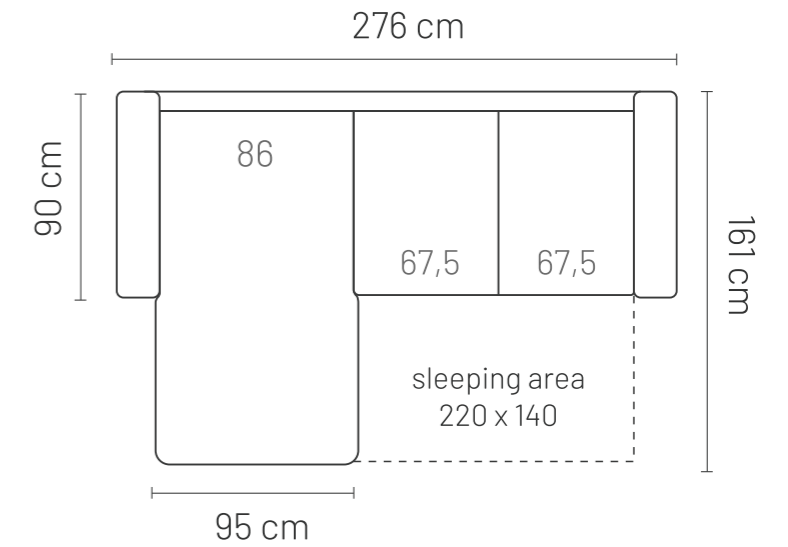

MEASUREMENTS

DBOX+2BS