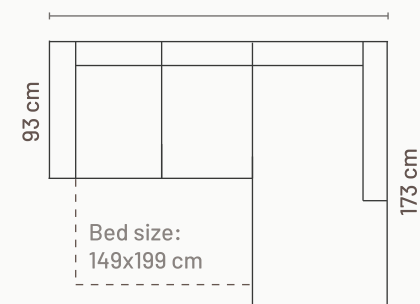

2BS+DBOX

Riia 142, Tartu 50411 Estonia | Office: +372 641 2412
Sales: +358 4004 30292 (FIN) +372 512 6036 (EST)
bellfire@bellfire.ee | bellfire@elisanel.fi |