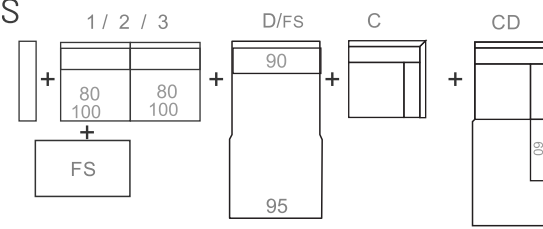

PLAZA PREMIUM

FEATHER CUSHIONS
MEMORY CUSHIONS

FRAME BIRCH PLYWOOD & PINE
PADDING FEATHER/FOAM MIX; FOAM HR35
CUSHIONS 50% FEATHER, 50% SPAGHETTI FOAM
Seat CUSHIONS FOAM HR33 / MEMORY FOAM
Back CUSHIONS FOAM HR FOAM + WADDING

MODULES

LEGS

LEG COLORS

ADDITIONAL INFORMATION

HEIGHT 83 cm
SITTING HEIGHT 44 cm
SITTING DEPTH 65/135 cm
DEC. PILLOWS 0 pcs.

CAN BE FINISHED WITH SOFTCARE TEXTILE PROTECTION
* MEASUREMENTS TOLERANCE +/- 3 cm

ARMRESTS

Corner unit available in

HEADREST

OTTOMAN

Riia 142, Tartu 50411 Estonia | Office: +372 641 2412
Sales: +358 4004 30292 (FIN) +372 512 6036 (EST)
bellfire@bellfire.ee | bellfire@elisaneet.fi | tilaukset@bellfire.ee

Suomalainen sohvatehdas Virossa /order Softcare Textile Protection