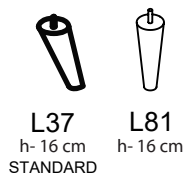

LOFT

PADDING: Feather & Polyrethane Foam HR35
FRAME: Birch plywood & pine

ADDITIONAL INFORMATION

Height: 85 cm
Sitting height: 46 cm
Armrest: 14 cm
Sitting depth: 60cm
Dec. pillows: 0 pcs
Fabric: Hometown 16
Loose cover

LEGS

LEG COLORS

- STANDARD 01 Natural
- 03 Dark Brown
- 04 Black
- 05 Oiled Oak (extra price)
- 08 Oak stain

MEASUREMENTS