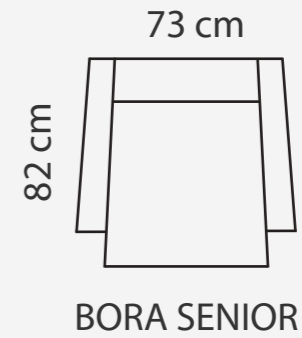

COMBINATIONS

BORA SENIOR