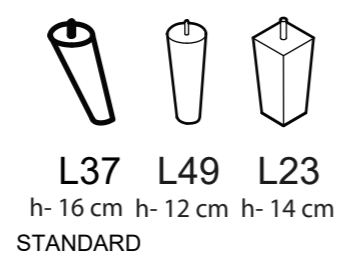

IRMA

PADDING: Polyurethane Foam HR35
FRAME: Birch plywood & pine

COMBINATIONS

ADDITIONAL INFORMATION

Height: 82 cm
Sitting height: 42 cm
Armrest: 12 cm
Dec. pillows: 2 pcs
Back pillow buttons:
1 pc. per pillow
Fabric: Monaco

LEGS

LEG COLORS