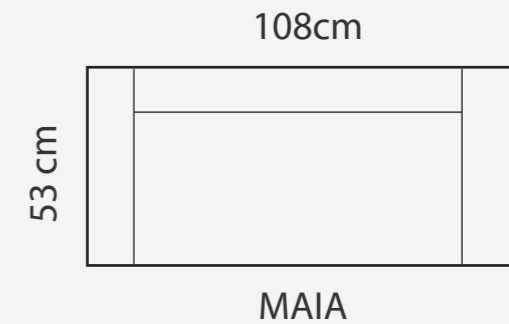

### ADDITIONAL INFORMATION

Height: 58 cm  
 Sitting height: 30 cm  
 Armrest: 12 cm  
 Dec. pillows: 0 pcs.