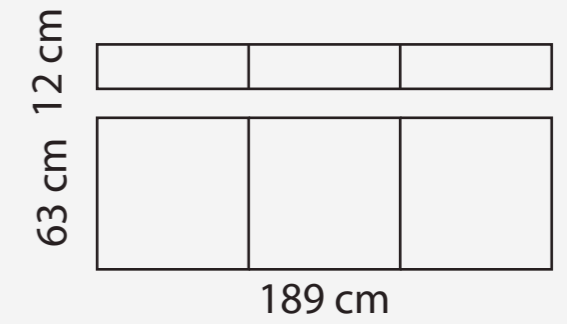

MEASUREMENTS

ADDITIONAL INFORMATION

Height: 40 cm
Sitting height: 40 cm
Sleeping area: 63 x 189 cm