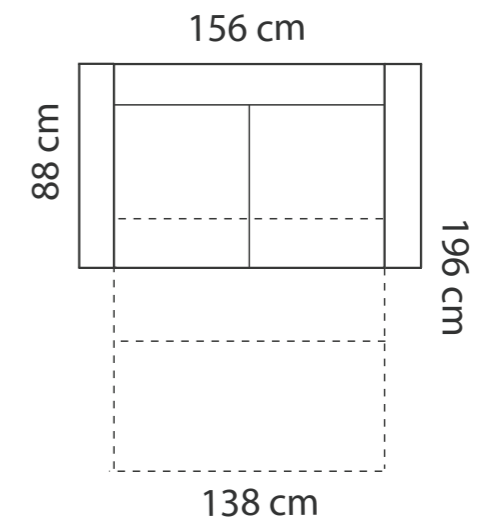

COMBINATIONS

TORRES 2BS

ADDITIONAL INFORMATION

Height: 84 cm
Sitting height: 53 cm
Dec. pillows: 0 pcs

LEGS

L16
h: 3cm

LEG COLORS

01 Natural

03 Dark Brown

04 Black

05 Oiled Oak (extra price)