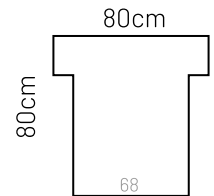

PLAZA headrest