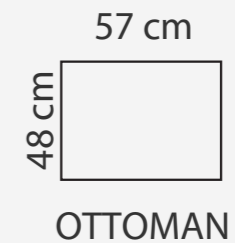

POLO SENIOR

OTTOMAN

ADDITIONAL INFORMATION

Armrest: 6 cm
Sitting depth: 50 cm
Dec. pillows: 0 pcs.

LEGS

LEG COLORS

- 01 Natural
- STANDARD 03 Dark Brown
- 04 Black
- 05 Oiled Oak
- 08 Oak stain