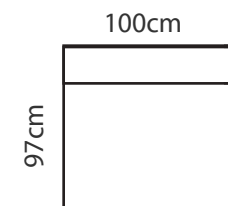

Nice

PADDING: Pocket ; Polyurethane Foam HR35
FRAME: Birch plywood & pine

MODULES

M10

ADDITIONAL INFORMATION

Height: 78cm
Sitting height: 45cm
Armrest: 30cm
Sitting depth: 70cm
Dec. pillows: M10R - 1, M10L -1, M50-1

LEGS

L66
h- 2,5 cm
STANDARD
PLASTIC LEG - BLACK