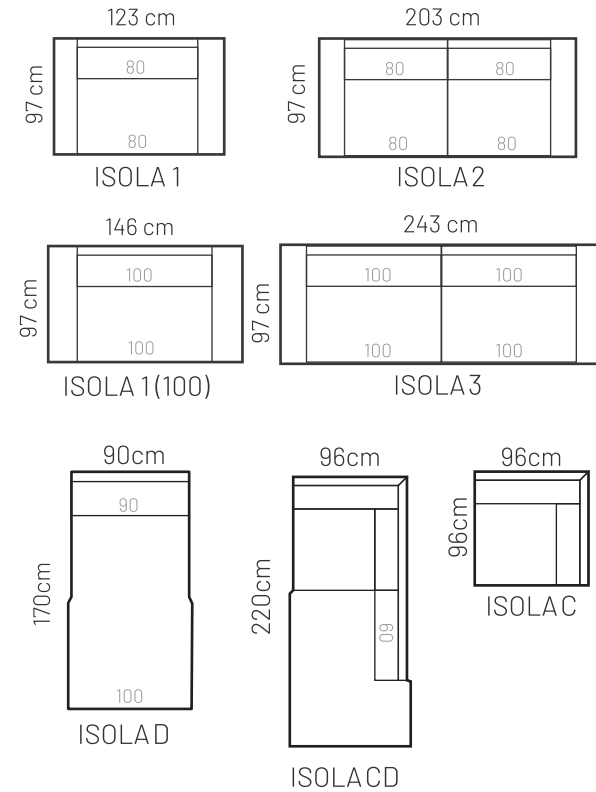

## ADDITIONAL INFORMATION

Height: 82 cm  
Sitting height: 42 cm  
Armrest: 12 cm  
Dec. pillows: 2 pcs  
Fabric: Nice - Hazel

## LEGS

L37  
h- 16 cm  
STANDARD

## ADDITIONAL INFORMATION

Height: 90 cm  
 Sitting height: 46 cm  
 Armrest: 23 cm  
 Sitting depth: 65 / 135 cm  
 Dec. pillows: 0 pcs.