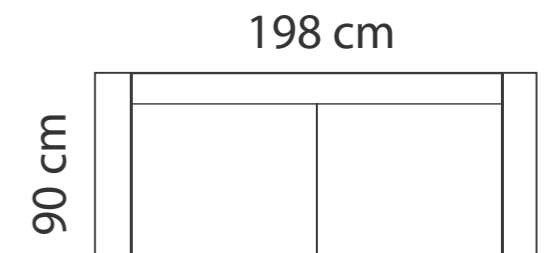

ELLE

Seat padding: Polyurethane Foam HR35130
Back cushion : Polyurethane Foam T23060
Frame: Birch plywood & pine

COMBINATIONS

ELLE 3

ADDITIONAL INFORMATION

Height: 80 cm
Sitting height: 45 cm
Armrest: 7 cm
Dec. pillows: 2 pcs.

LEGS

WOODEN LEG COLORS