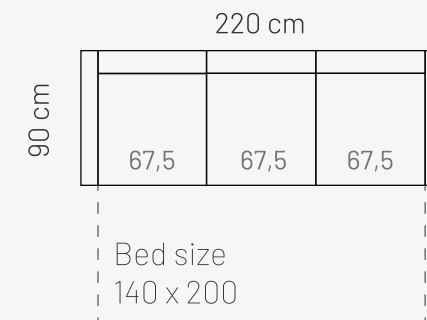

## ADDITIONAL INFORMATION

Height: 80 cm  
Sitting height: 45 cm  
Armrest: 7 cm  
Dec. pillows: 2 pcs.

### ADDITIONAL INFORMATION

Height: 85 cm  
 Sitting height: 45 cm  
 Armrest: 12 cm  
 Sitting depth: 55 cm  
 Dec. pillows: 0 pcs.

### LEGS

L38  
 h- 4 cm  
 STANDARD

## ADDITIONAL INFORMATION

Height: 90 cm  
Sitting height: 46 cm  
Armrest: 8 cm  
Sitting depth: 55 cm  
Dec. pillows: 0