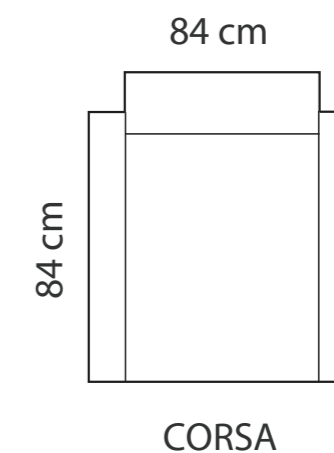

## ADDITIONAL INFORMATION

Height: 90 cm  
Sitting height: 45 cm  
Sitting depth: 52 cm  
Armrest: 12 cm

LEGS  
WOODEN

L36  
h = 10 cm  
d = 5 cm

## ADDITIONAL INFORMATION

Height: 84 cm  
Sitting height: 44 cm  
Sitting depth: 49 cm  
Armrest: 10 cm

## LEGS

L37  
h 16 cm

### ADDITIONAL INFORMATION

Height: 105 cm  
Sitting height: 45 cm  
Armrest: 15 cm  
Dec. pillows: 0 pcs.