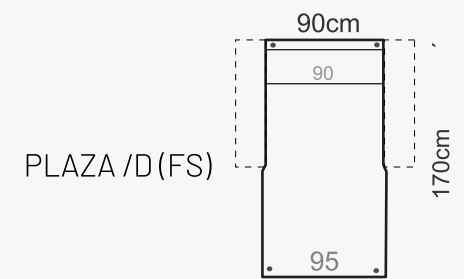

LEG COLORS

ADDITIONAL INFORMATION

HEIGHT 83 cm
SITTING HEIGHT 44 cm
SITTING DEPTH 65/135 cm
DEC. PILLOWS 0 pcs.

CAN BE FINISHED WITH SOFTCARE TEXTILE PROTECTION
* MEASUREMENTS TOLERANCE +/- 3 cm