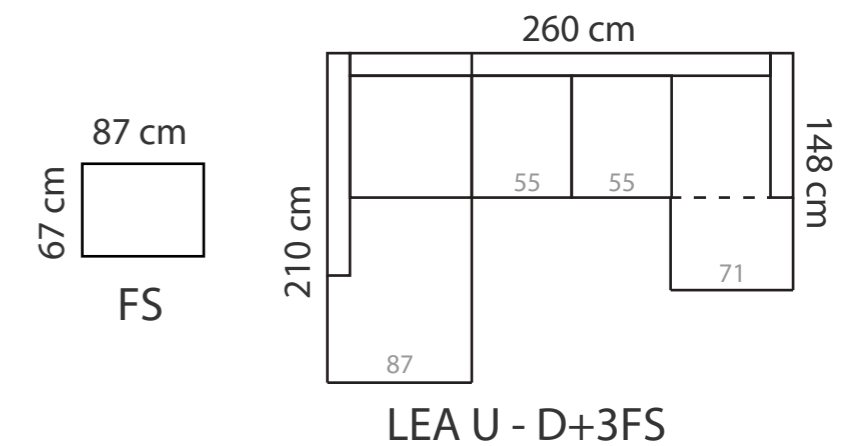

## ADDITIONAL INFORMATION

Height: 80 cm (standard)  
Sitting height: 49 cm (standard)  
Seat width: 55 / 60 / 83 cm  
Seat depth: 53 cm  
Armrest width: 12 cm  
Decorative pillows: 2 pcs.  
Decorative pillows (Ancona 1): 0 pcs.