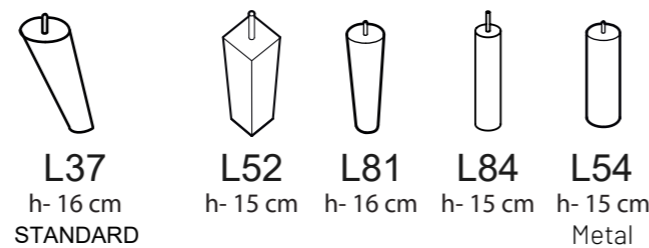

LEGS

LEG COLORS

- 01 Natural
- STANDARD 03 Dark Brown
- 04 Black
- 05 Oiled Oak (extra price)
- 07 White (extra price)