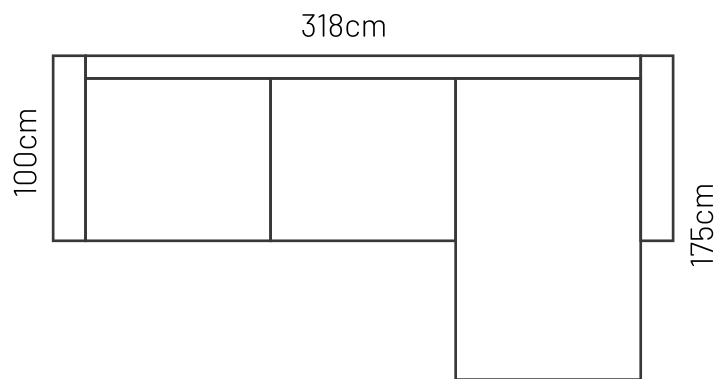

MEASUREMENTS
for different combination options

RIZZI 3+D