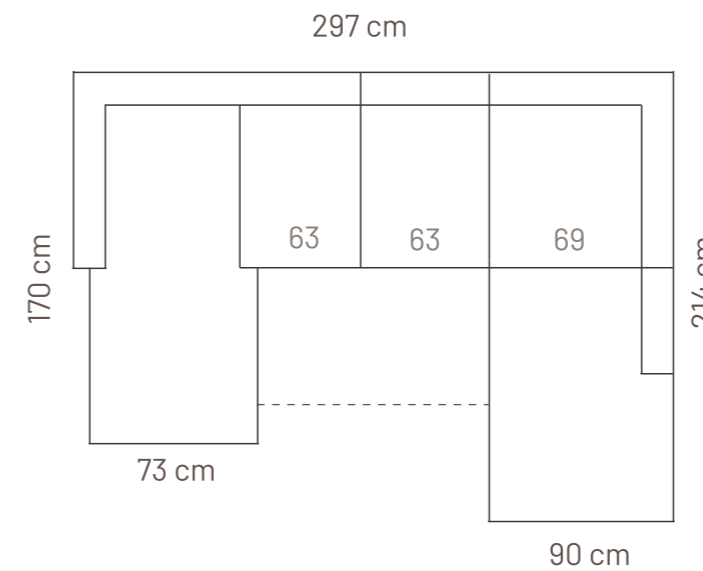

RAMOS DBOX+ 2BS+C+sDBOX
(combination 5)

Also available with 3 middle seats