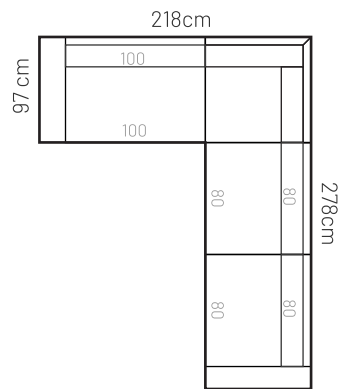

ISOLA1(100)+C+2