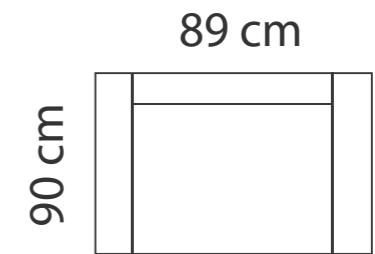

COMBINATIONS

ELLE 1