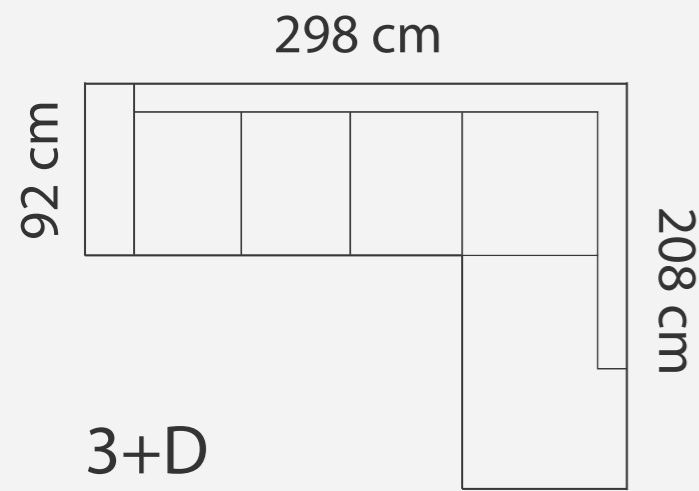

FALCON

COMBINATIONS