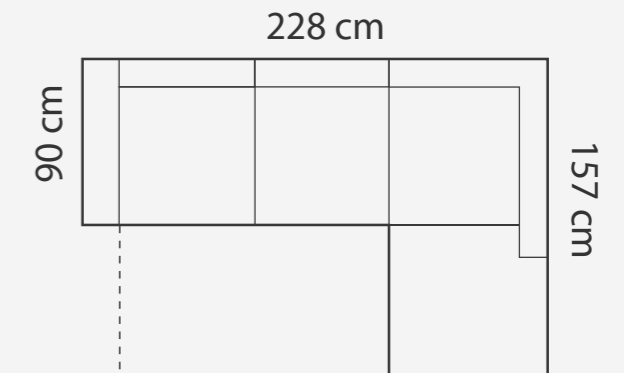

ELLEN

PADDING: Polyurethane Foam HR35
FRAME: Birch plywood & pine

COMBINATIONS

ELLEN 2BS+DBOX