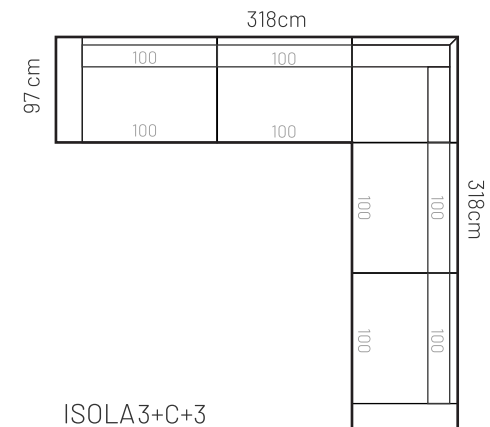

ISOLA3+C+3