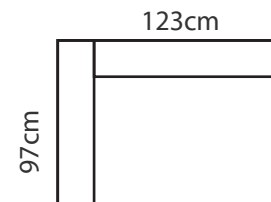

Nice

PADDING: Pocket ; Polyurethane Foam HR35
FRAME: Birch plywood & pine

MODULES

M10L

ADDITIONAL INFORMATION

Height: 78cm
Sitting height: 45cm
Armrest: 30cm
Sitting depth: 70cm
Dec. pillows: M10R - 1, M10L -1, M50-1

LEGS

L66
h- 2,5 cm
STANDARD
PLASTIC LEG - BLACK