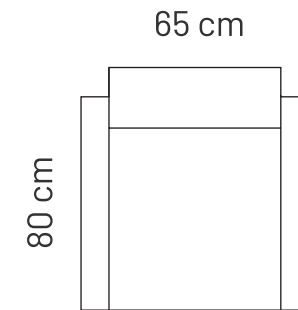

ADDITIONAL INFORMATION

Height: 96cm
Sitting height: 44cm
Sitting depth: 50cm
Armrest: 5cm