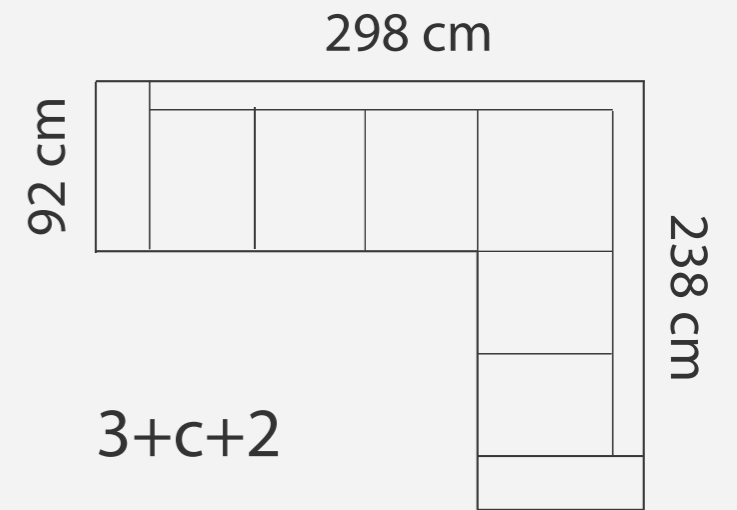

FALCON

COMBINATIONS