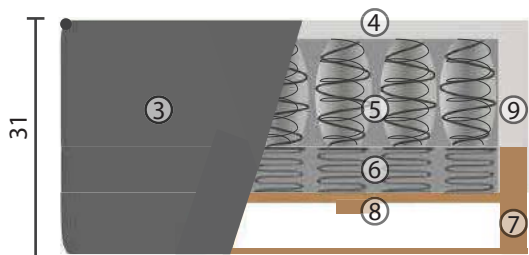

COMPOSITION