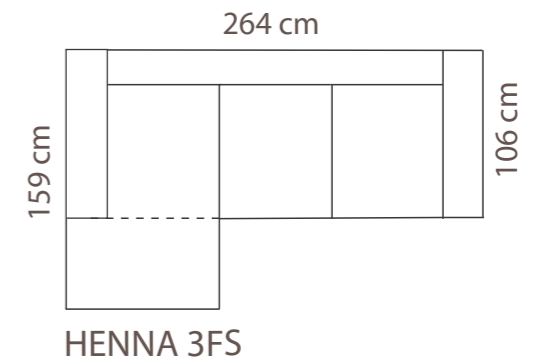

COMBINATIONS

ADDITIONAL INFORMATION

Height: 88cm
Sitting height: 45cm
Armrest: 25cm
Dec. pillows: 2 pcs

LEGS

LEG COLORS

- 01 Natural
- 03 Dark Brown
- 04 Black
- 05 Oiled Oak (extra price)
- 08 Oak stain