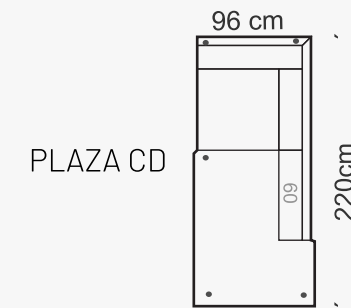

LEG COLORS

ADDITIONAL INFORMATION

HEIGHT 83 cm
SITTING HEIGHT 44 cm
SITTING DEPTH 65/135 cm
DEC. PILLOWS 0 pcs.

CAN BE FINISHED WITH SOFTCARE TEXTILE PROTECTION
* MEASUREMENTS TOLERANCE +/- 3 cm