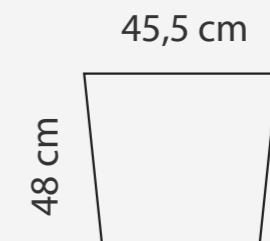

OTTOMAN

ADDITIONAL INFORMATION

Height: 103 cm
(Fiesta; Fiesta Senior)
108 cm (Fiesta Senior+)
Sitting height: 43 cm (Fiesta);
46 cm (Fiesta Senior);
51 cm (Fiesta Senior +)
Armrest: 8 cm
Sitting depth: 52 cm
Dec. pillows: 0 pcs.