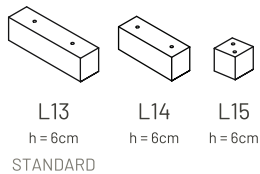

PADOVA

PADDING: Polyurethane Foam HR35
FRAME: Birch plywood & pine

ADDITIONAL INFORMATION

Height: 81 cm
Sitting height: 42 cm
Sitting depth: 58 cm
Dec. pillows: 0

LEGS

LEG COLORS

ARMRESTS

COMBINATIONS

PADOVA 2 BS (armrest 1)

Padova 140
bed mattress width 140cm
bed frame width 160cm

PADOVA 3 BS (armrest 1)

Padova 160
bed mattress width 160cm
bed frame width 180cm