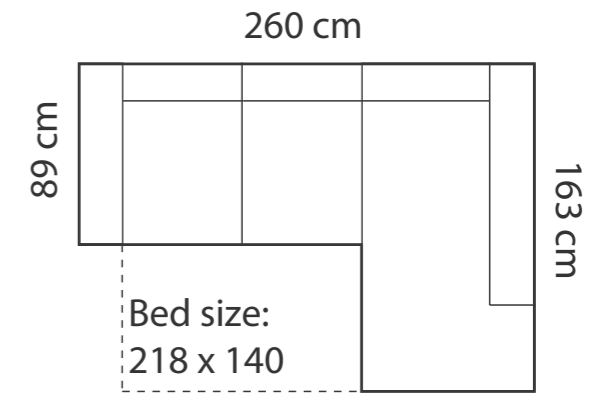

COMBINATIONS

SEVILLA 2BS+Dbox