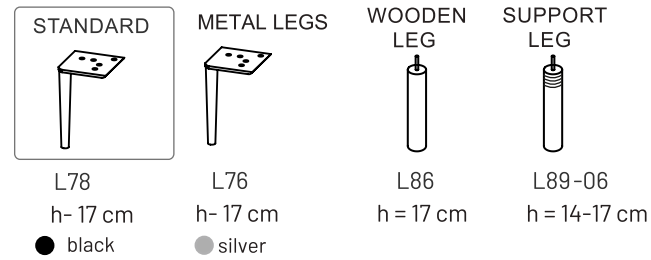

PLAZA PREMIUM

FEATHER CUSHIONS
MEMORY CUSHIONS

FRAME BIRCH PLYWOOD & PINE
PADDING FEATHER/FOAM MIX; FOAM HR35
CUSHIONS 50% FEATHER, 50% SPAGHETTI FOAM
Seat CUSHIONS FOAM HR33 / MEMORY FOAM
Back CUSHIONS FOAM HR FOAM + WADDING

MODULES

LEGS

LEG COLORS

ADDITIONAL INFORMATION

HEIGHT 83 cm
SITTING HEIGHT 44 cm
SITTING DEPTH 65/135 cm
DEC. PILLOWS 0 pcs.

CAN BE FINISHED WITH SOFTCARE TEXTILE PROTECTION
* MEASUREMENTS TOLERANCE +/- 3 cm

ARMRESTS

Corner unit available in

HEADREST

OTTOMAN

Riia 142, Tartu 50411 Estonia | Office: +372 641 2412
Sales: +358 4004 30292 (FIN) +372 512 6036 (EST)
bellfire@bellfire.ee | bellfire@elisaneet.fi | tilaukset@bellfire.ee

Suomalainen sohvatehdas Virossa /order Softcare Textile Protection