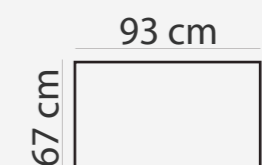

IRMA

PADDING: Polyurethane Foam HR35
FRAME: Birch plywood & pine

COMBINATIONS

OTTOMAN

ADDITIONAL INFORMATION

Height: 82 cm
Sitting height: 42 cm
Armrest: 12 cm
Dec. pillows: 2 pcs
Back pillow buttons:
1 pc. per pillow
Fabric: Monaco

LEGS

LEG COLORS