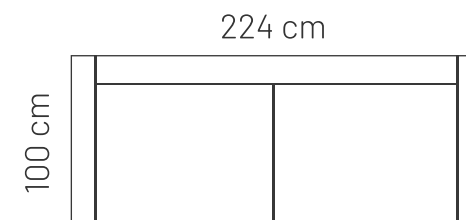

RIZZI

PADDING: Feather, Polyurethane Foam HR35
FRAME: Birch plywood & pine

MEASUREMENTS

RIZZI 3

ADDITIONAL INFORMATION

Height: 90 cm
Sitting height: 46 cm
Armrest: 12 cm
Sitting depth: 65 cm
Dec. pillows: 0 pcs.

Measurements tolerance +/- 3 cm

LEGS Metal legs

Riia 142, Tartu 50411 Estonia | Office: +372 641 2412
Sales: +358 4004 30292 (FIN) +372 512 6036 (EST)
bellfire@bellfire.ee | bellfire@elisaneet.fi | tilaukset@bellfire.ee