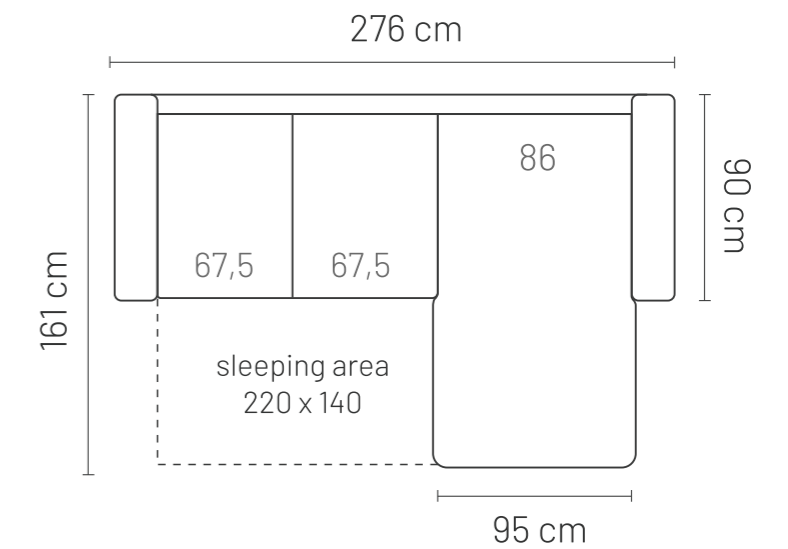

2BS+DBOX

ADDITIONAL INFORMATION

Height: 74 cm
Sitting height: 46 cm
Sitting depth: 53 cm
Armrest: 26 cm
Armrest height: 58 cm

LEGS

L92

h = 12 cm
d = 3,5 cm

LEG COLORS

03 Dark brown

08 Oak Stain

05 Oiled Oak
extra price