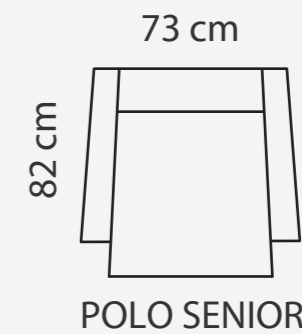

BORA, POLO - SENIOR

PADDING: Polyurethane Foam RP35

FRAME: Birch plywood & pine

COMBINATIONS

ADDITIONAL INFORMATION

Armrest: 6 cm
Sitting depth: 50 cm
Dec. pillows: 0 pcs.

LEGS

LEG COLORS

- 01 Natural
- STANDARD 03 Dark Brown
- 04 Black
- 05 Oiled Oak
- 08 Oak stain