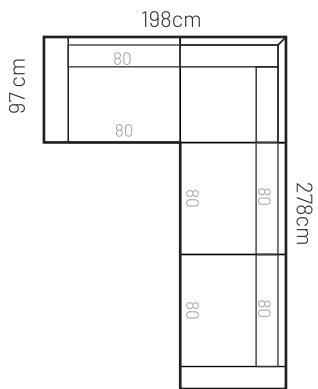

ISOLA1+C+2