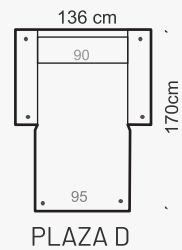

Corner unit available in