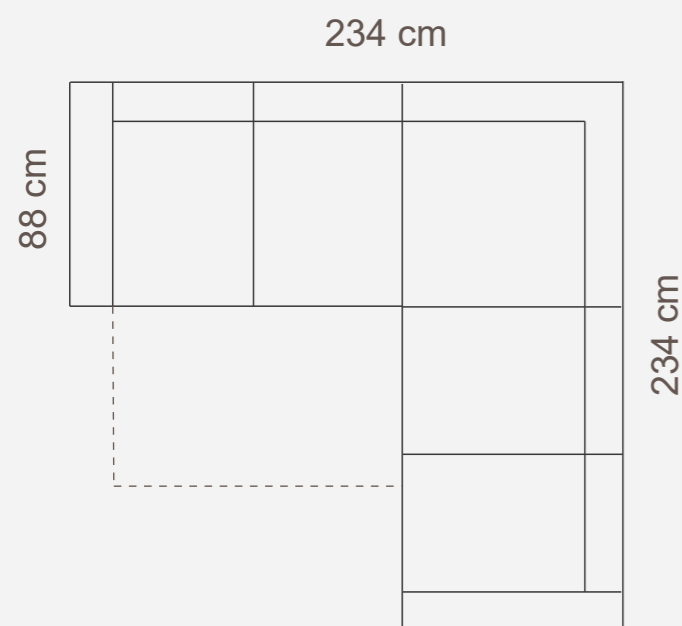

RAMOS 2BS+C+2DBOX
(combination 4)