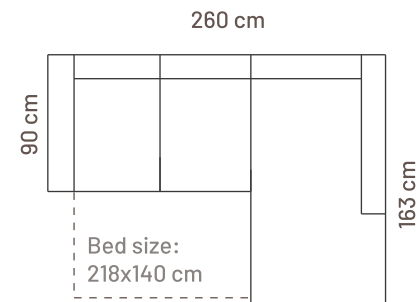

MEASUREMENTS

2BS+DBOX