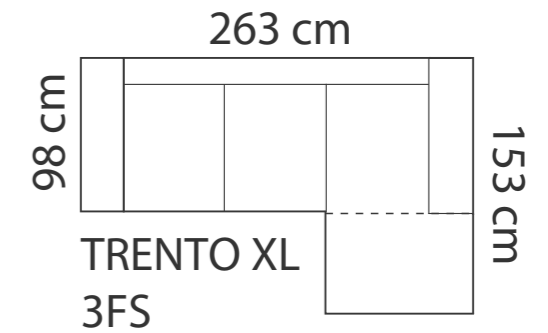

COMBINATIONS

ADDITIONAL INFORMATION

Height: 90 cm
Sitting height: 45 cm
Armrest: 30 cm
Dec. pillows: 2 pcs.

LEGS

WOODEN LEG COLORS

- 01 Natural
- 03 Dark Brown
- 04 Black
- 05 Oiled Oak (extra price)
- 07 White (extra price)
- 08 Oak stain