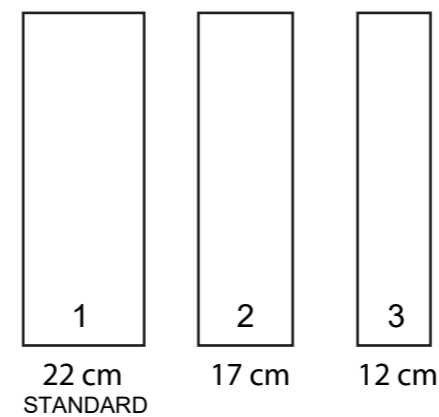

SENNA

PADDING: Polyurethane Foam HR35
FRAME: Birch plywood & pine

COMBINATIONS

ADDITIONAL INFORMATION

Height: 82 cm
Sitting height: 44 cm
Armrest: 22 cm (STANDARD)
Dec. pillows: 2 pcs.

LEGS

L45
h- 3 cm
STANDARD

LEG COLORS

- 01 Natural
- STANDARD 03 Dark Brown
- 04 Black
- 05 Oiled Oak (extra price)
- 07 White (extra price)
- 08 Oak stain

ARMRESTS