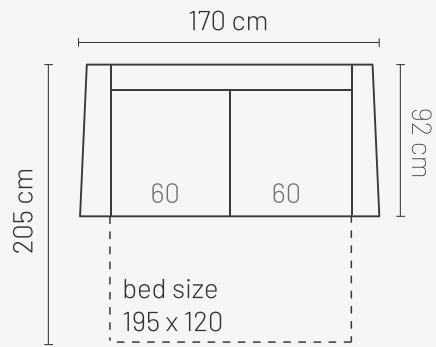

PADOVA

COMBINATIONS

PADOVA 120 (armrest 2)