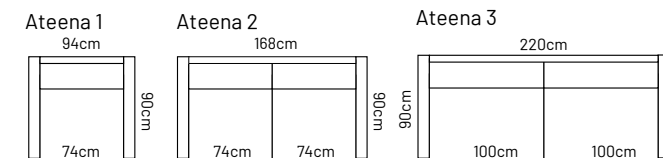

MEASUREMENTS

ADDITIONAL INFORMATION

Height: 85cm
Sitting height: 45cm
Sitting depth: 50cm
Sitting width: 74 / 100cm
Armrest: 10cm
Dec. pillows: 0 pcs

LEGS

L87
Ø 3 cm
h- 19 cm
● black metal leg

BELLFIRE
Eesti mööblitootja aastast 2005

Bellfire OÜ | Riia 142, Tartu 50411 Estonia | Office: +372 641 2412

Sales: +372 512 6036 (EST) | bellfire@bellfire.ee
Sales: +358 4004 30292 (FIN) | tarmo@softcare.fi | tilaukset@bellfire.ee
Sales: +46 704673665 | nmi@nmi.u.se