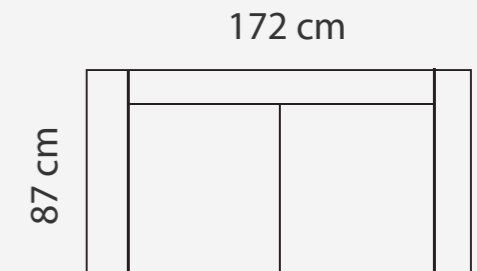

IRMA

PADDING: Polyurethane Foam HR35
FRAME: Birch plywood & pine

COMBINATIONS

IRMA 2

ADDITIONAL INFORMATION

Height: 82 cm
Sitting height: 42 cm
Armrest: 12 cm
Dec. pillows: 2 pcs
Back pillow buttons:
1 pc. per pillow
Fabric: Monaco

LEGS

LEG COLORS