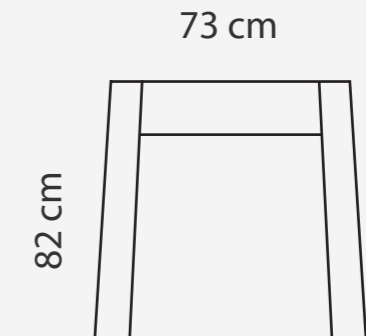

COMBINATIONS

FIESTA;
FIESTA SENIOR;
FIESTA SENIOR +