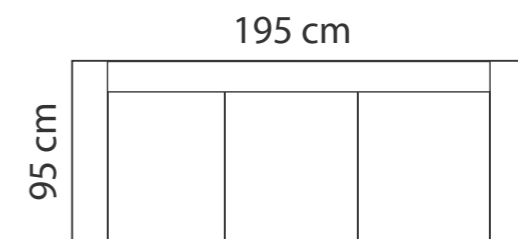

PANAMERA

PADDING: Polyurethane Foam HR35
FRAME: Birch plywood & pine

COMBINATIONS

PANAMERA 3

ADDITIONAL INFORMATION

Height: 104 cm
Sitting height: 44 / 48 cm
Armrest: 13 cm
Dec. pillows: 0 pcs.

LEGS

LEG COLORS

- 01 Natural
- STANDARD 03 Dark Brown
- 04 Black
- 05 Oiled Oak (extra price)
- 07 White (extra price)