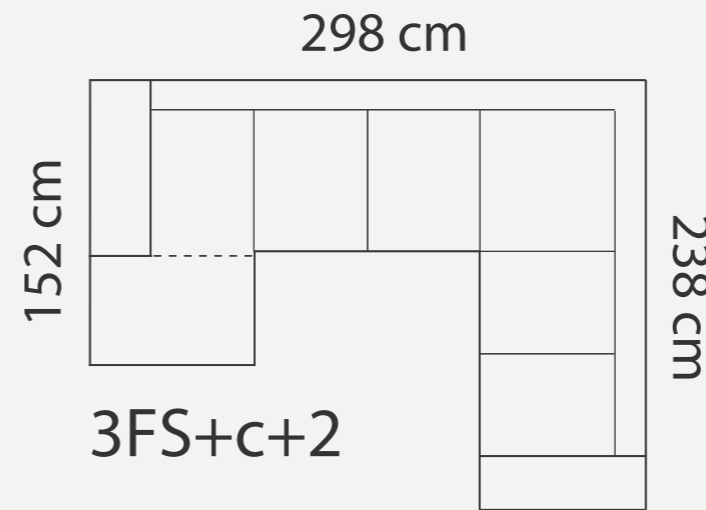

FALCON

COMBINATIONS