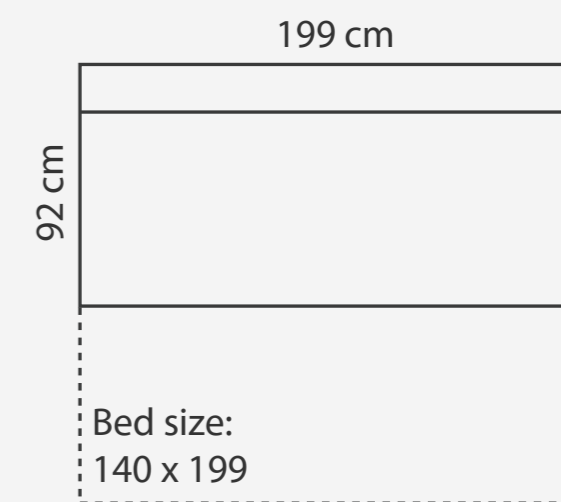

LEGS

LEG COLORS

- 01 Natural
- STANDARD 03 Dark Brown
- 04 Black
- 05 Oiled Oak (extra price)
- 07 White (extra price)
- 08 Oak stain

DUNE