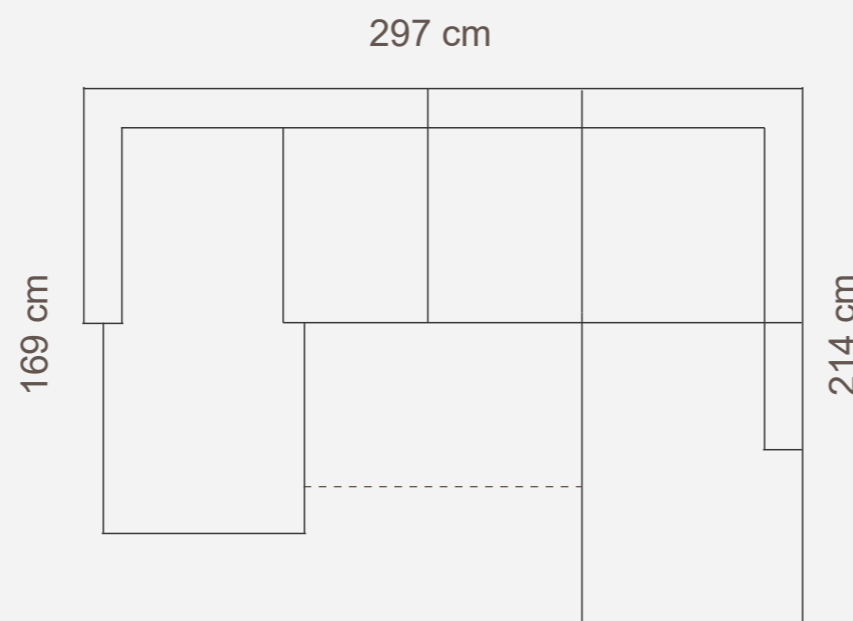

RAMOS DBOX+2BS
(combination 2)

RAMOS DBOX+ 2BS+C+sDBOX
(combination 5)