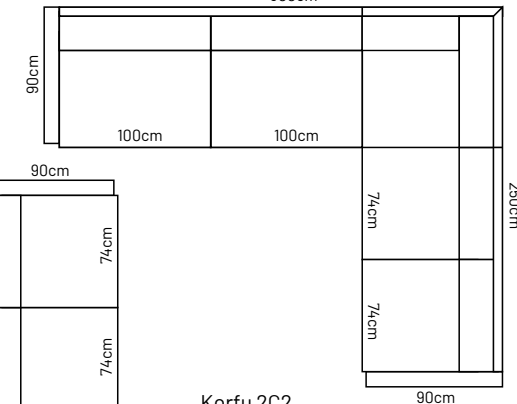

KORFU

FRAME: Birch plywood & pine
PADDING: Polyurethane Foam HR35
BACK CUSHIONS: Fiber 100%

MEASUREMENTS

Korfu 2C2

ADDITIONAL INFORMATION

Height: 85cm
Sitting height: 45cm
Sitting depth: 50cm
Sitting width: 74 / 100cm
Armrest: 10cm
Dec. pillows: 0 pcs

LEGS

L87
Ø 3 cm
h- 19 cm
● black metal leg