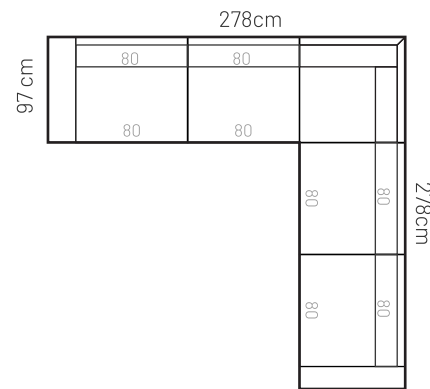

ISOLA2+C+2