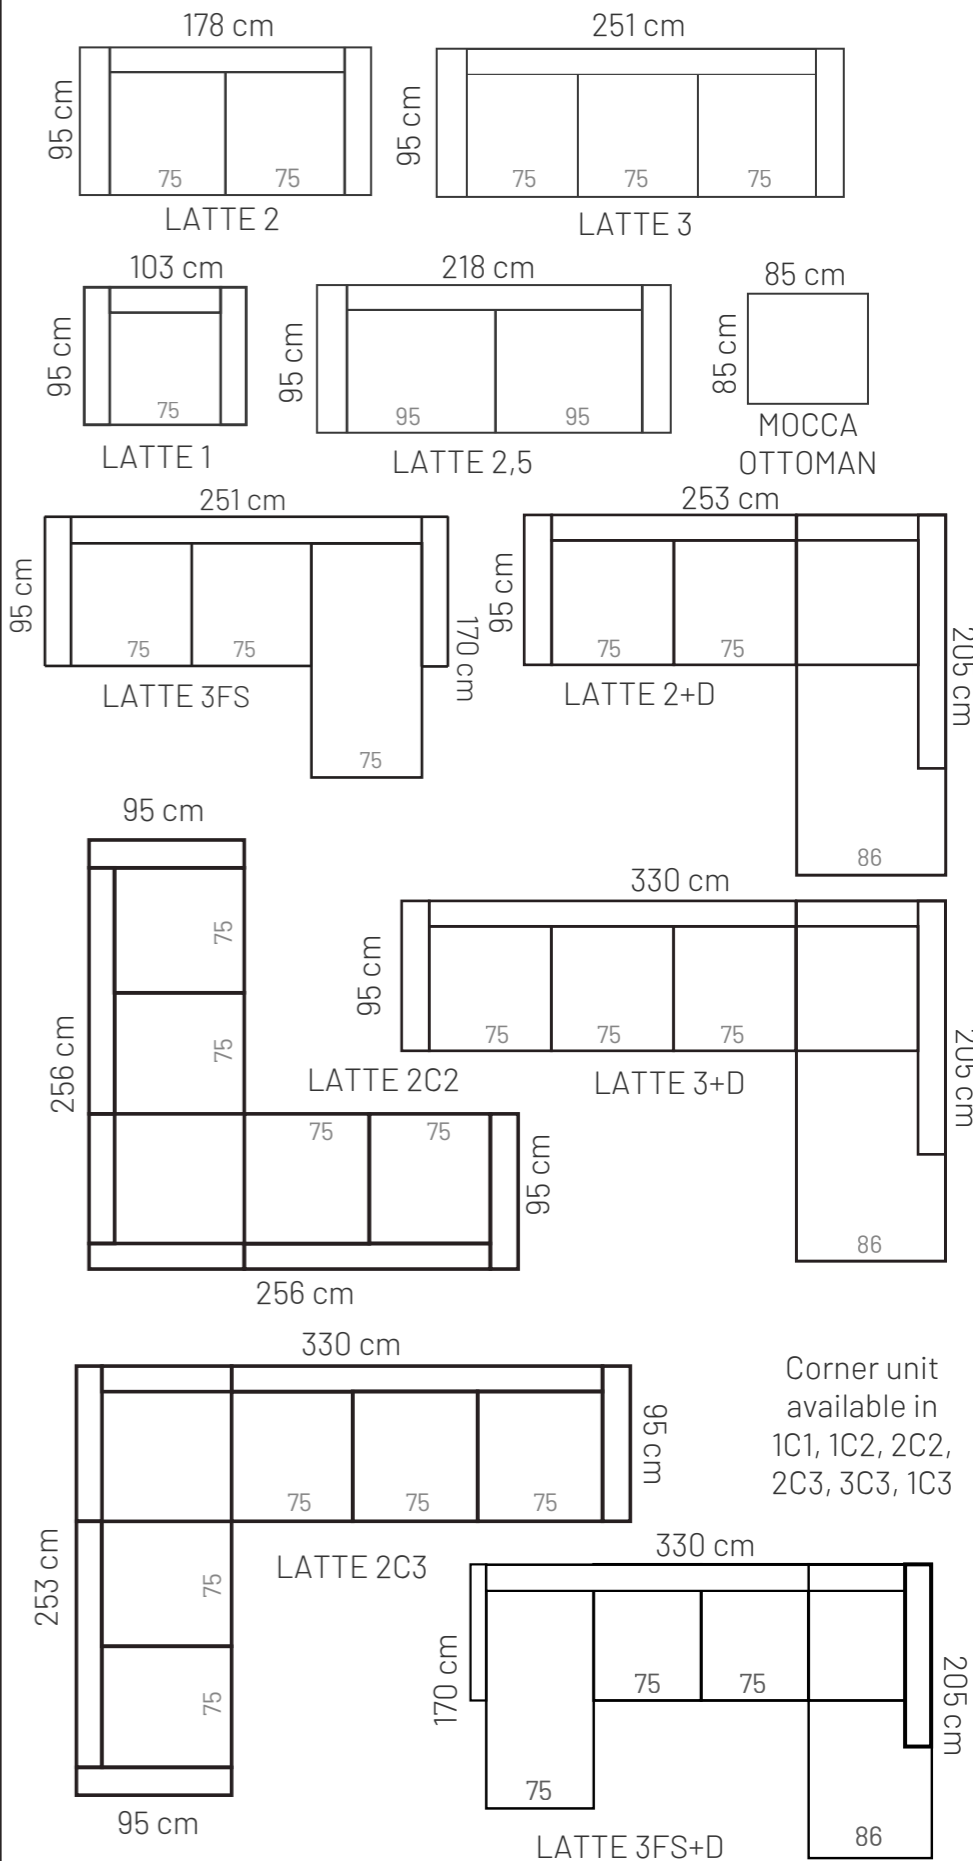

COMBINATIONS

Corner unit available in 1C1, 1C2, 2C2, 2C3, 3C3, 1C3