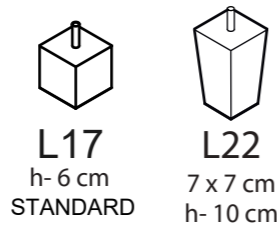

LEGS

LEG COLORS

- 01 Natural
- STANDARD 03 Dark Brown
- 04 Black
- 05 Oiled Oak (extra price)
- 07 White (extra price)