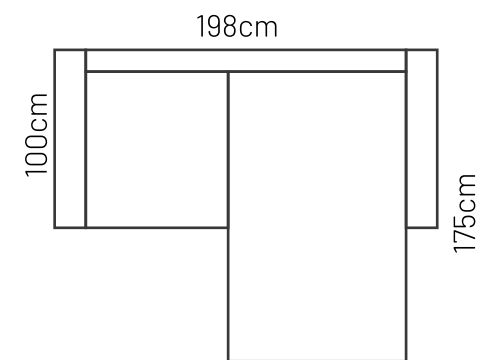

MEASUREMENTS
for different combination options

RIZZI 1+D

Riia 142, Tartu 50411 Estonia | Office: +372 641 2412
Sales: +358 4004 30292 (FIN) +372 512 6036 (EST)
bellfire@bellfire.ee | bellfire@elisaneet.fi | tilaukset@bellfire.ee