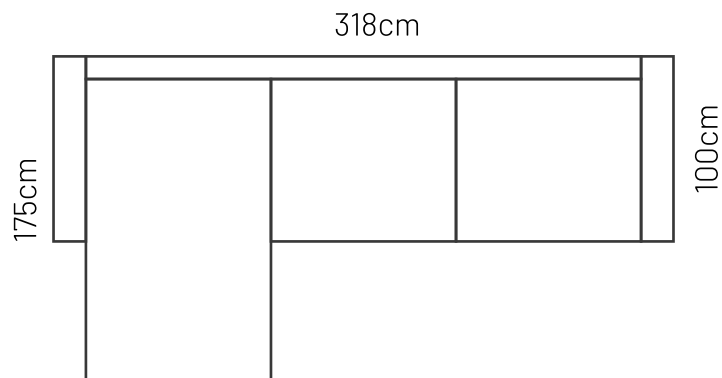

MEASUREMENTS
for different combination options

RIZZI D+3

Riia 142, Tartu 50411 Estonia | Office: +372 641 2412
Sales: +358 4004 30292 (FIN) +372 512 6036 (EST)
bellfire@bellfire.ee | bellfire@elisaneet.fi | tilaukset@bellfire.ee