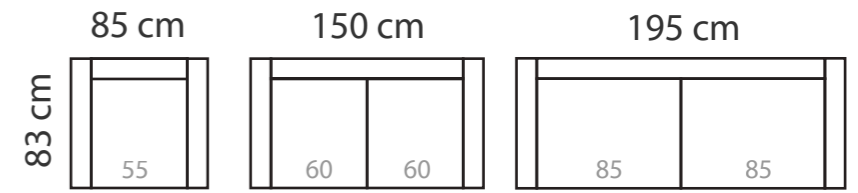

TOLEDO 2

TOLEDO 3

COMBINATIONS

TOLEDO 1