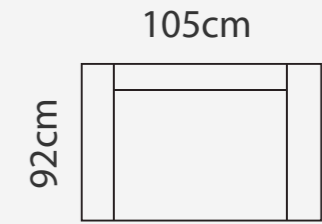

COMBINATIONS

GRANDE 1