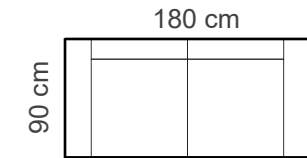

AMORE

PADDING: Polyurethane Foam E30
FRAME: Birch plywood & pine

COMBINATIONS

AMORE 2

ADDITIONAL INFORMATION

Height: 95 cm
Sitting height: 46 cm
Armrest: 13 cm
Sitting depth: 55 cm
Dec. pillows: 0

LEGS

L49
h- 12 cm
STANDARD

LEG COLORS

- 01 Natural
- 03 Dark Brown
- 04 Black
- 05 Oiled Oak (extra price)
- 07 White (extra price)
- STANDARD 08 Oak stain