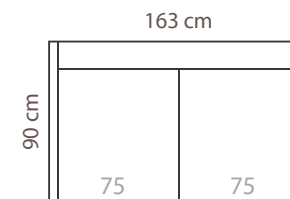

SLIM LINE

PADDING: Feather & Polyurethane Foam HR35
FRAME: Birch plywood & pine

COMBINATIONS

SLIM LINE 2

ADDITIONAL INFORMATION

Armrest: 4 cm
Height: 80 cm
Sitting height: 46 cm
Sitting depth: 60 cm
Dec. pillows: 2 pcs. (2 & 3)
Dec. pillows: 1 pcs. (armchair)

LEGS

WOODEN LEG COLORS

Seat cushions are attached with velcro and are one-sided. Cushion filling: 65% new white Hungarian duck feathers class 2 (EN12934). 35% Hollow conjugated siliconized virgin polyester fiber HCS7dx64mm. Decorative pillow is 50x50 and also same filling as cushions.