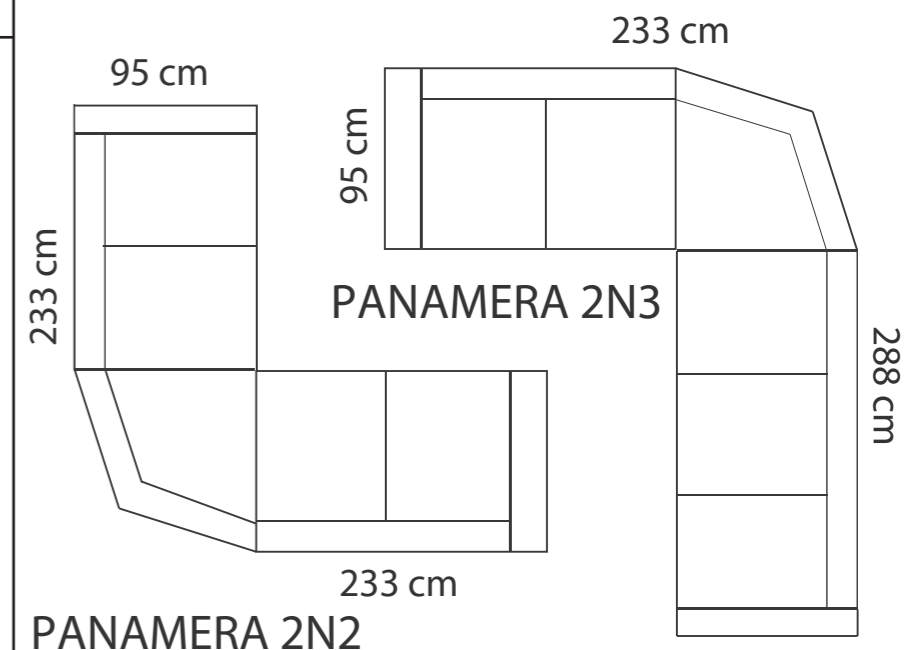

PANAMERA 2N3

PANAMERA 2N2

ADDITIONAL INFORMATION

Height: 104 cm
Sitting height: 44 / 48 cm
Armrest: 13 cm
Dec. pillows: 0 pcs.

LEGS

LEG COLORS

- 01 Natural
- STANDARD 03 Dark Brown
- 04 Black
- 05 Oiled Oak (extra price)
- 07 White (extra price)