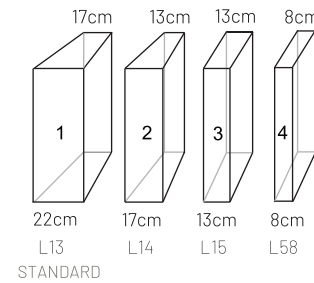

LEG COLORS

ARMRESTS