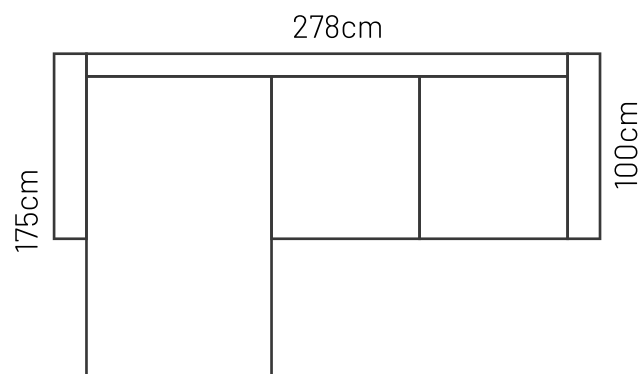

MEASUREMENTS
for different combination options

RIZZI D+2

Riia 142, Tartu 50411 Estonia | Office: +372 641 2412
Sales: +358 4004 30292 (FIN) +372 512 6036 (EST)
bellfire@bellfire.ee | bellfire@elisaneet.fi | tilaukset@bellfire.ee