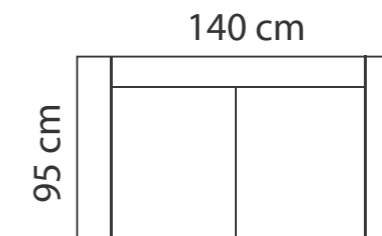

PANAMERA

PADDING: Polyurethane Foam HR35
FRAME: Birch plywood & pine

COMBINATIONS

PANAMERA 2

ADDITIONAL INFORMATION

Height: 104 cm
Sitting height: 44 / 48 cm
Armrest: 13 cm
Dec. pillows: 0 pcs.

LEGS

LEG COLORS

- 01 Natural
- STANDARD 03 Dark Brown
- 04 Black
- 05 Oiled Oak (extra price)
- 07 White (extra price)