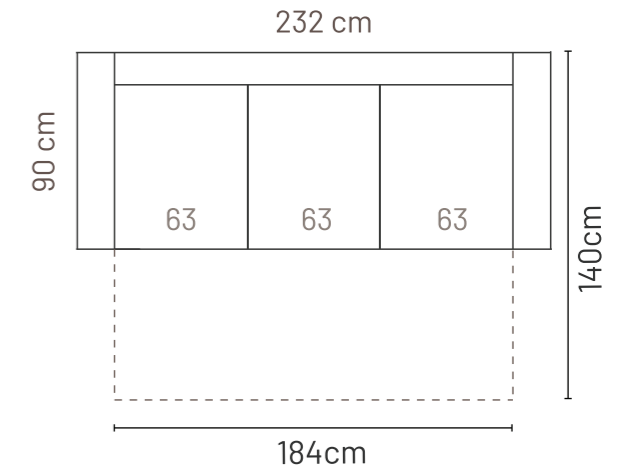

RAMOS 3BS
(combination 3)