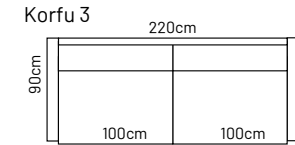

Korfu ottoman 100x60

MEASUREMENTS

Korfu ottoman 75x75