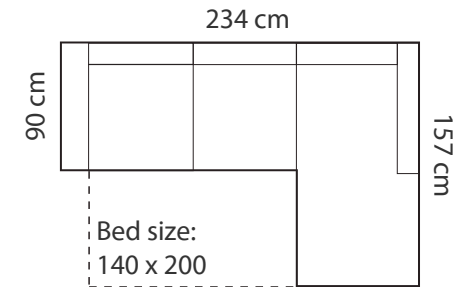

EASY 2BS+DBOX