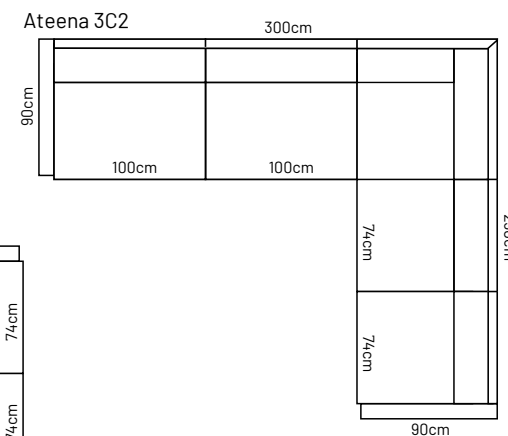

## ADDITIONAL INFORMATION

Height: 80 cm (standard)  
 Sitting height: 49 cm (standard)  
 Seat width: 55 / 60 / 83 cm  
 Seat depth: 53 cm  
 Armrest width: 12 cm  
 Decorative pillows: 2 pcs.  
 Decorative pillows (Ancona 1): 0 pcs.

## ADDITIONAL INFORMATION

Height: 85 cm  
Sitting height: 45 cm  
Sitting depth: 56 cm  
Sitting width: 90 cm  
Armrest: 21cm  
Dec. pillows: 2 pcs

## LEGS

L47  
13,5 x 13,5 cm  
h- 12,5 cm  
● silver metal leg  
STANDARD

L88  
14 x 14 cm  
h- 13 cm  
● oak stain wooden leg - 08

## ADDITIONAL INFORMATION

Height: 85cm  
 Sitting height: 45cm  
 Sitting depth: 50cm  
 Sitting width: 74 / 100cm  
 Armrest: 10cm  
 Dec. pillows: 0 pcs