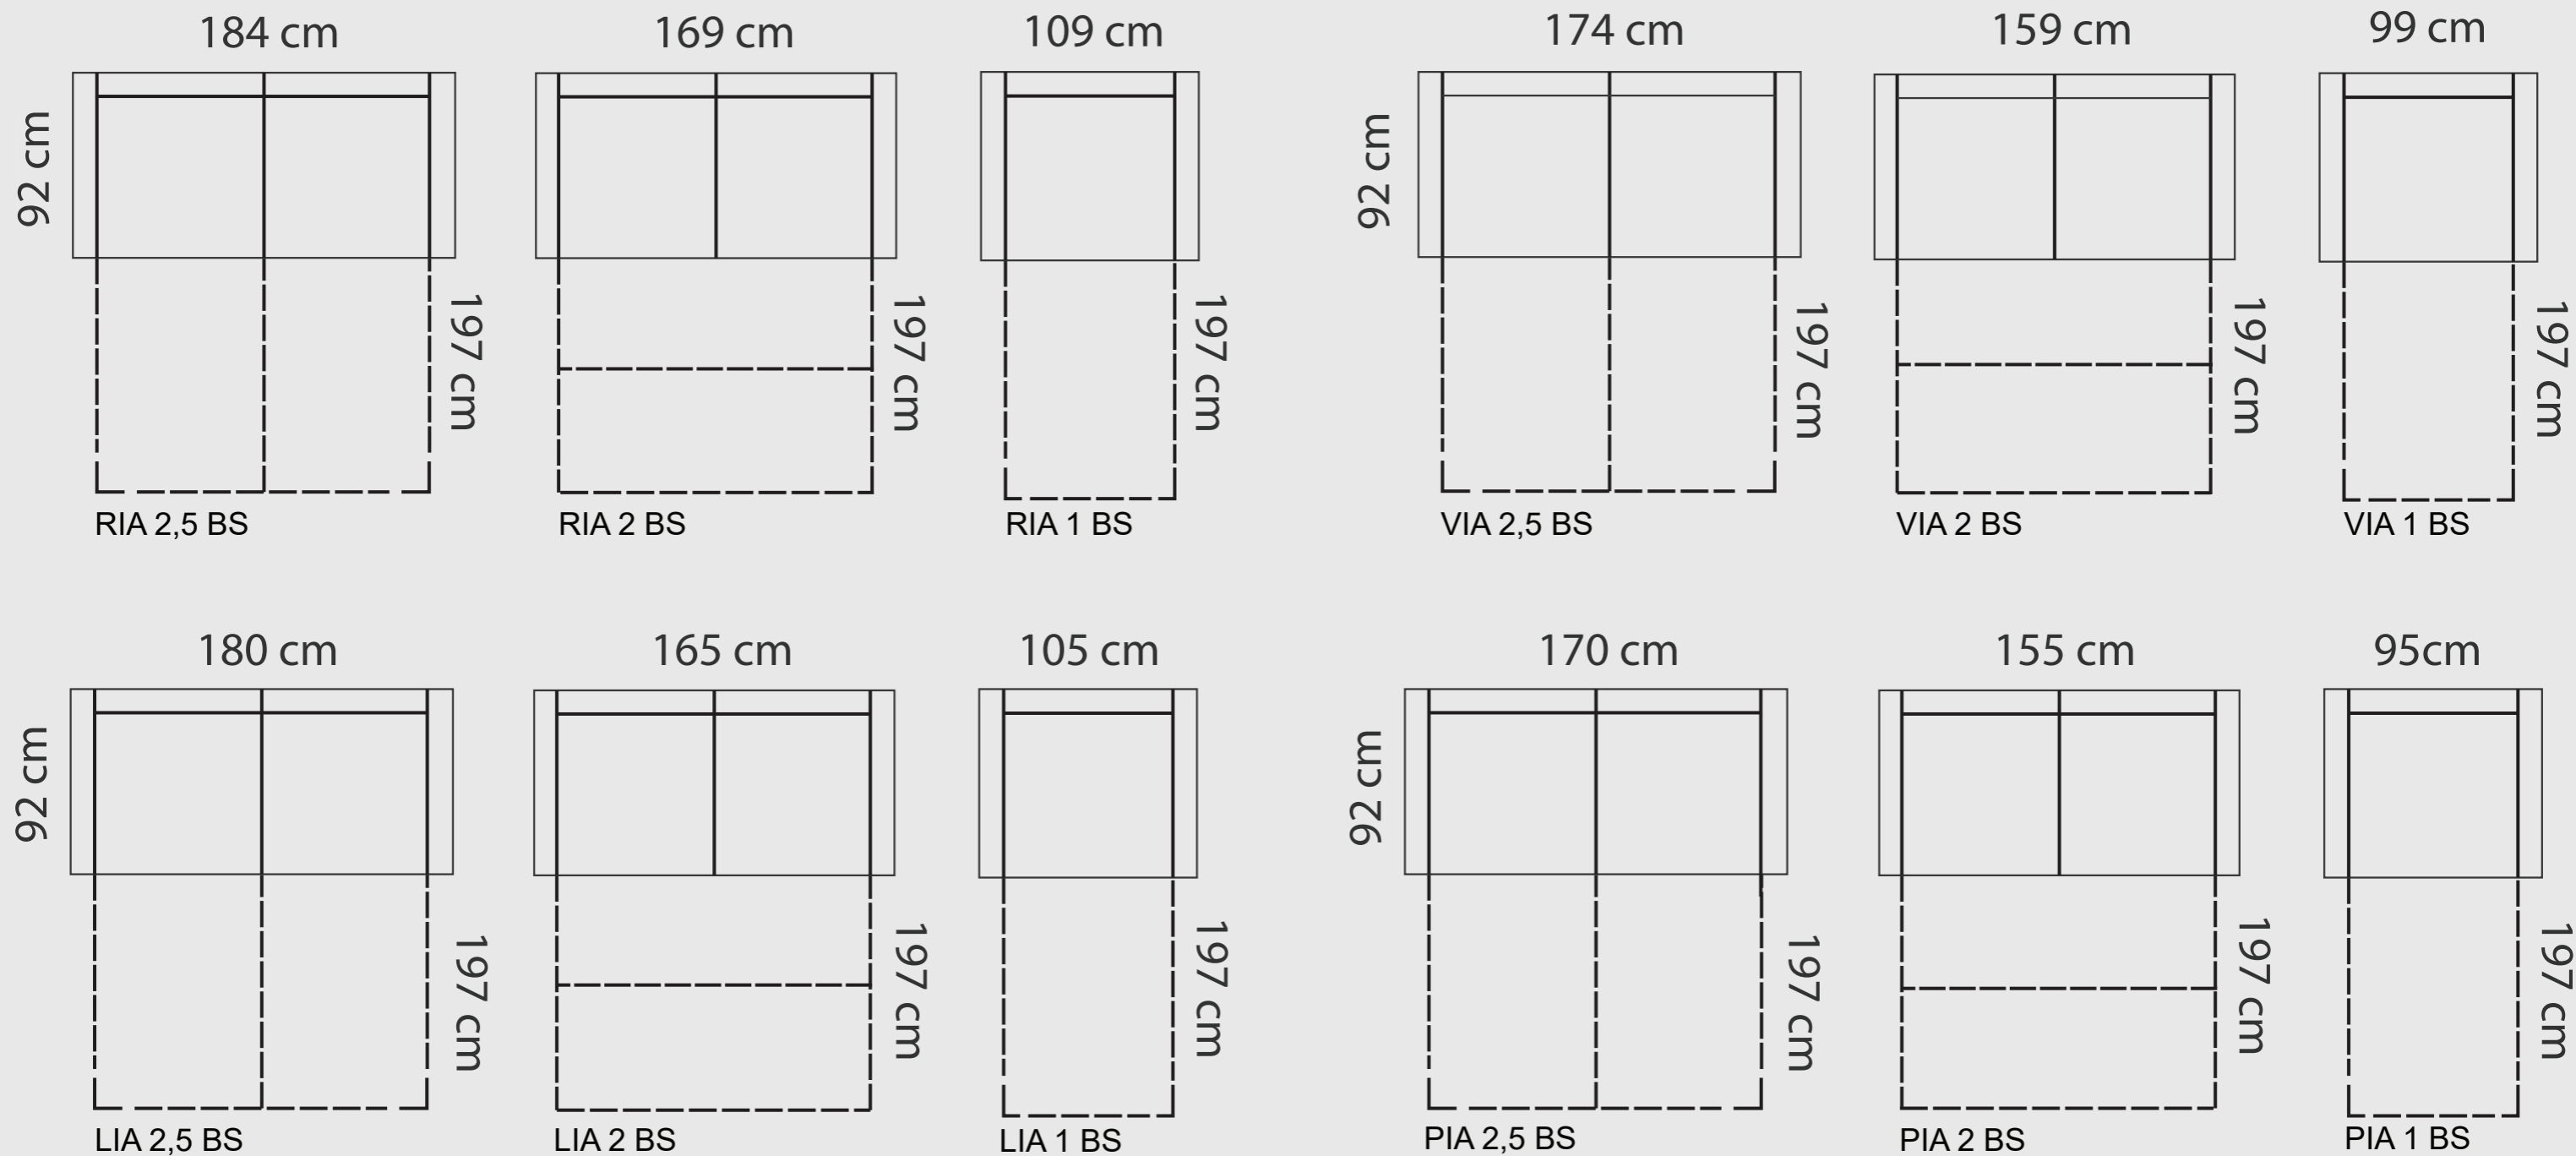

RIA, VIA, LIA, PIA

COMBINATIONS