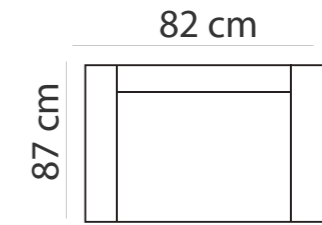

COMBINATIONS

IRMEL 1