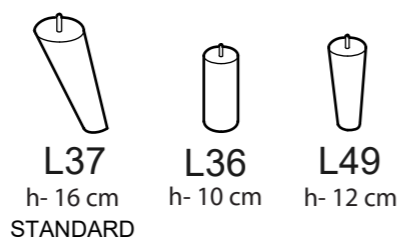

ELLE

Seat padding: Polyurethane Foam HR35130
Back cushion : Polyurethane Foam T23060
Frame: Birch plywood & pine

COMBINATIONS

ADDITIONAL INFORMATION

Height: 80 cm
Sitting height: 45 cm
Armrest: 7 cm
Dec. pillows: 2 pcs.

LEGS

WOODEN LEG COLORS