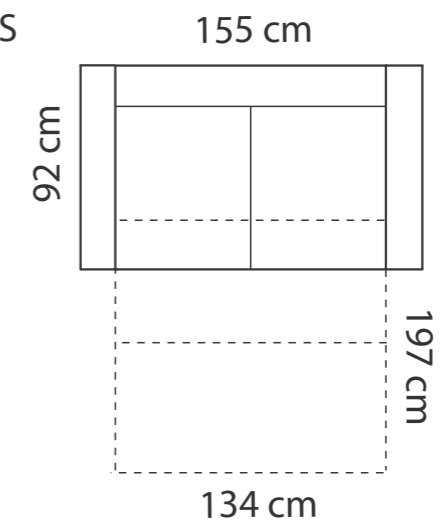

PIA

PADDING: Polyurethane Foam HR35
FRAME: Birch plywood & pine

COMBINATIONS

PIA 1BS

PIA 2BS

PIA 2,5 BS

ADDITIONAL INFORMATION

Height: 88 cm
Sitting height: 43 cm
Dec. pillows: 0 pcs

LEGS

L17
h-6 cm
STANDARD PIA

LEG COLORS

01 Natural

STANDARD

03 Dark Brown

04 Black

05 Oiled Oak (extra price)