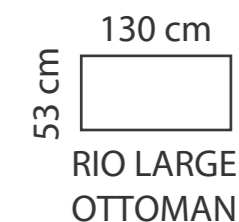

only non-openable