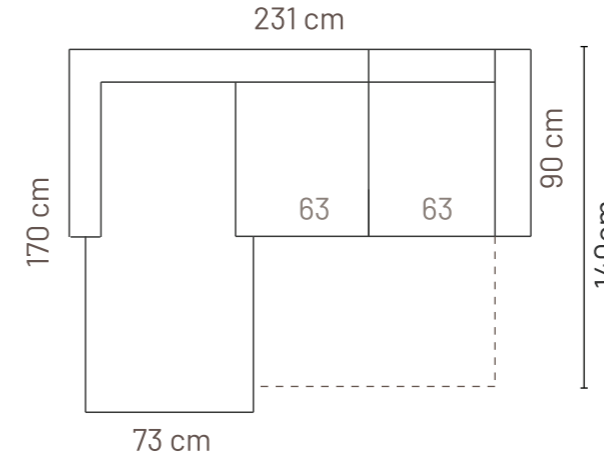

RAMOS DBOX+2BS
(combination 2)