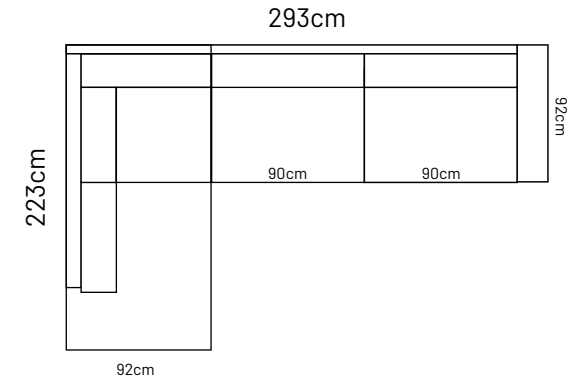

MEASUREMENTS

Arena D+2.5