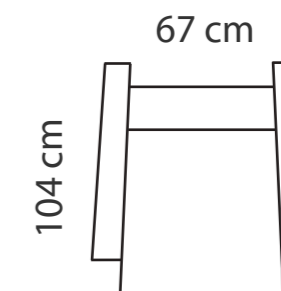

BORA, POLO, MILO

PADDING: Polyurethane Foam HR35

FRAME: Birch plywood & pine

COMBINATIONS

MILO

ADDITIONAL INFORMATION

Armrest: 6 cm
Sitting depth: 50 cm
Dec. pillows: 0 pcs.

LEGS

LEG COLORS

- 01 Natural
- STANDARD 03 Dark Brown
- 04 Black
- 05 Oiled Oak (extra price)
- 08 Oak stain (excl. MILO)