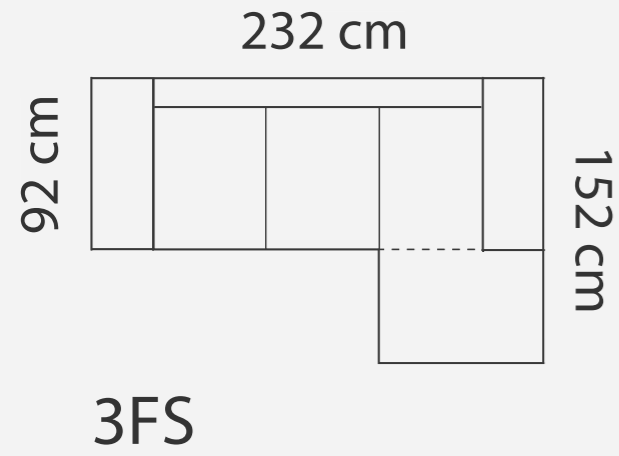

FALCON

COMBINATIONS