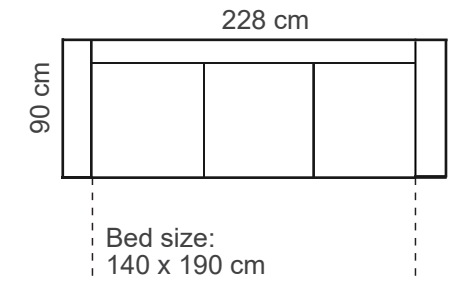

AMORE

PADDING: Polyurethane Foam E30
FRAME: Birch plywood & pine

COMBINATIONS

AMORE 3BS

ADDITIONAL INFORMATION

Height: 95 cm
Sitting height: 46 cm
Armrest: 13 cm
Sitting depth: 55 cm
Dec. pillows: 0

LEGS

L49
h- 12 cm
STANDARD

LEG COLORS

- 01 Natural
- 03 Dark Brown
- 04 Black
- 05 Oiled Oak (extra price)
- 07 White (extra price)
- STANDARD 08 Oak stain