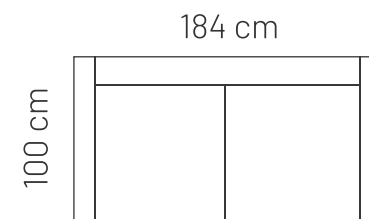

RIZZI

PADDING: Feather, Polyurethane Foam HR35
FRAME: Birch plywood & pine

MEASUREMENTS

RIZZI 2

ADDITIONAL INFORMATION

Height: 90 cm
Sitting height: 46 cm
Armrest: 12 cm
Sitting depth: 65 cm
Dec. pillows: 0 pcs.

Measurements tolerance +/- 3 cm

LEGS Metal legs

Riia 142, Tartu 50411 Estonia | Office: +372 641 2412
Sales: +358 4004 30292 (FIN) +372 512 6036 (EST)
bellfire@bellfire.ee | bellfire@elisaneet.fi | tilaukset@bellfire.ee