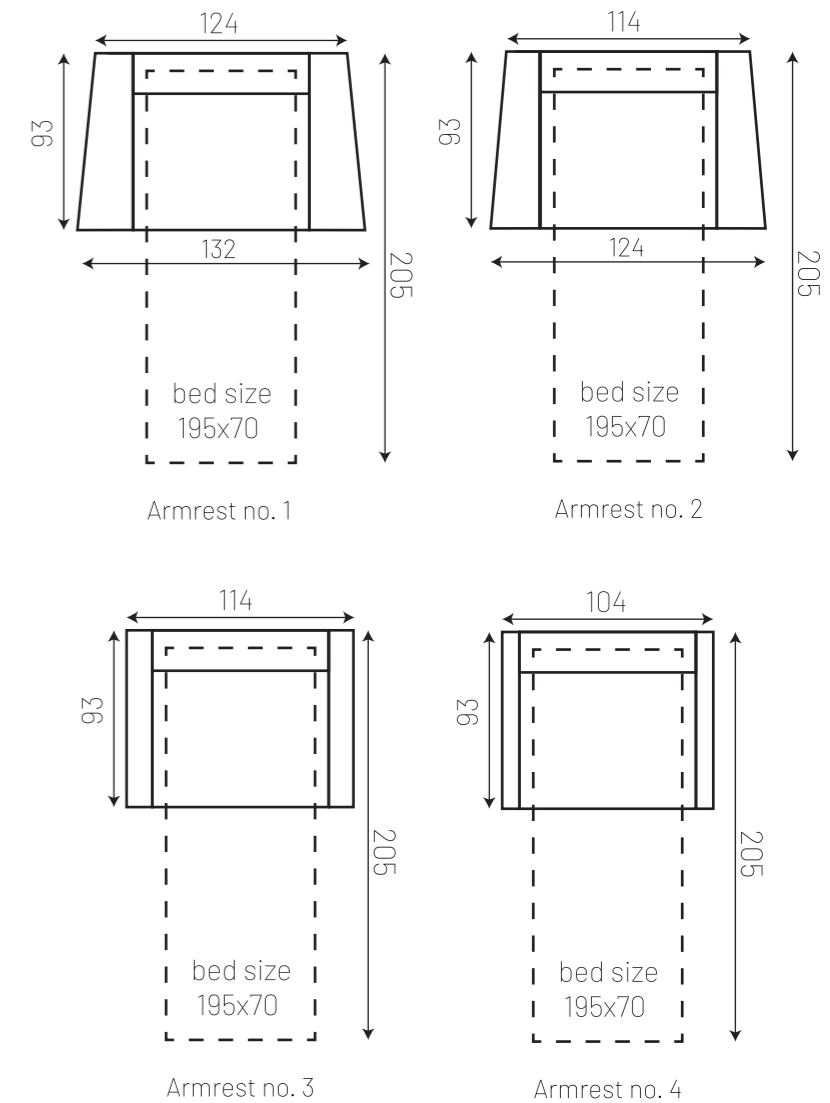

COMBINATIONS

ADDITIONAL INFORMATION

Height: 81 cm
Sitting height: 45 cm
Sitting width: 83 cm
Sitting depth: 58 cm
Dec. pillows: 0