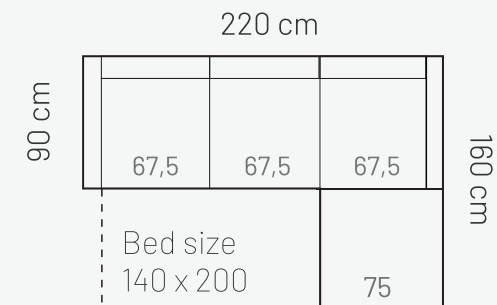

MEASUREMENTS

EMMA 2BS+Dbox