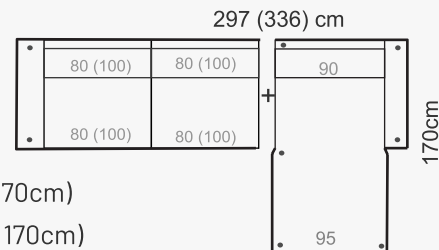

Corner unit available in