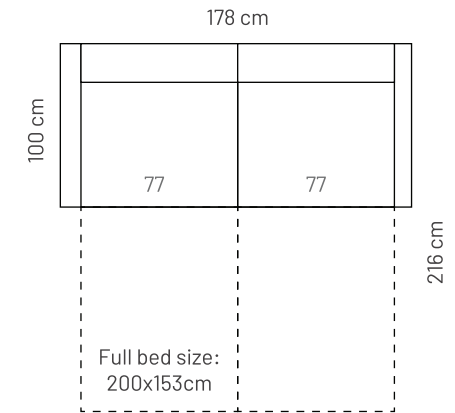

MEASUREMENTS

CASA 2

ADDITIONAL INFORMATION

Height: 90 cm
Sitting height: 45 cm
Sitting depth: 52 cm
Armrest: 12 cm

LEGS
WOODEN

L36
h = 10 cm
d = 5 cm