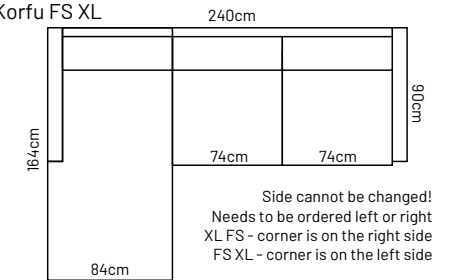

KORFU

FRAME: Birch plywood & pine
PADDING: Polyurethane Foam HR35
BACK CUSHIONS: Fiber 100%

MEASUREMENTS

Korfu 3C2

ADDITIONAL INFORMATION

Height: 85cm
Sitting height: 45cm
Sitting depth: 50cm
Sitting width: 74 / 100cm
Armrest: 10cm
Dec. pillows: 0 pcs

LEGS

L87
Ø 3 cm
h- 19 cm
● black metal leg