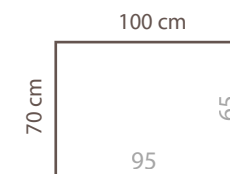

SLIM LINE OTTOMAN