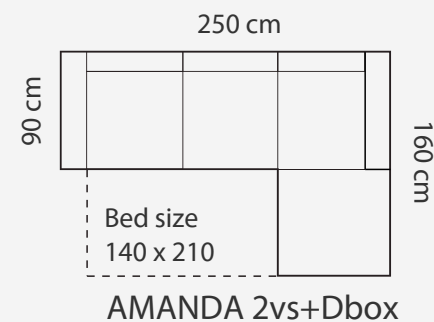

### ADDITIONAL INFORMATION

Height: 74 cm  
Sitting height: 46 cm  
Sitting depth: 53 cm  
Armrest: 26 cm  
Armrest height: 58 cm

### LEGS

L92

h = 12 cm  
d = 3,5 cm

## ADDITIONAL INFORMATION

Height: 90 cm  
Sitting height: 46 cm  
Armrest: 13 cm  
Sitting depth: 55 cm  
Dec. pillows: 0  
Fabric: Hornet 2 - Grey

## LEGS

L49  
h- 12 cm  
STANDARD