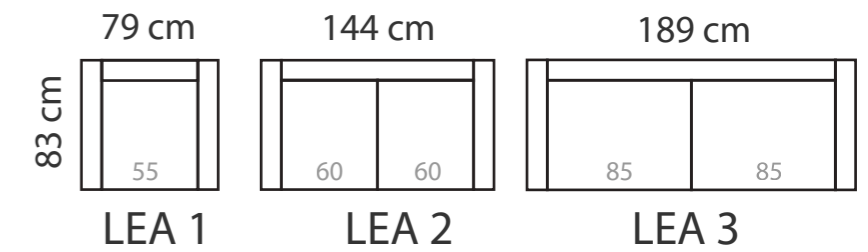

COMBINATIONS

LEA 3 (2*85 - 189cm) - standard
LEA 3 L (3*60 - 204cm)
LEA 3 M (3*55 - 189cm)