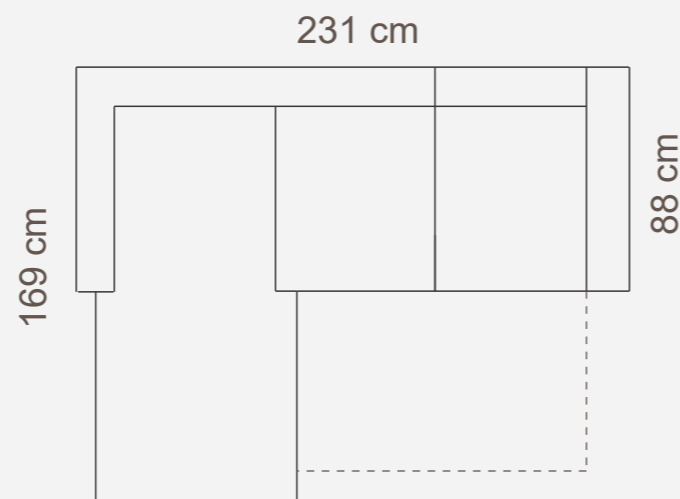

RAMOS

COMBINATIONS

RAMOS 2BS+C+2DBOX
(combination 4)

RAMOS DBOX+ 2BS+C+sDBOX
(combination 5)

RAMOS 2SEAT+C+2BS
(combination 6)