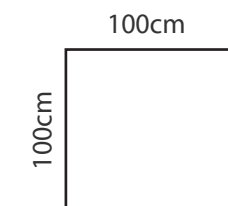

Nice

PADDING: Pocket ; Polyurethane Foam HR35
FRAME: Birch plywood & pine

MODULES

M80

ADDITIONAL INFORMATION

Height: 78cm
Sitting height: 45cm
Armrest: 30cm
Sitting depth: 70cm
Dec. pillows: M10R - 1, M10L -1, M50-1

LEGS

L66
h- 2,5 cm
STANDARD
PLASTIC LEG - BLACK