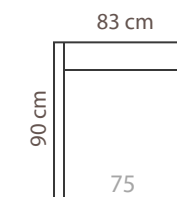

SLIM LINE

PADDING: Feather & Polyurethane Foam HR35
FRAME: Birch plywood & pine

COMBINATIONS

SLIM LINE 1

ADDITIONAL INFORMATION

Armrest: 4 cm
Height: 80 cm
Sitting height: 46 cm
Sitting depth: 60 cm
Dec. pillows: 2 pcs. (2 & 3)
Dec. pillows: 1 pcs. (armchair)

LEGS

WOODEN LEG COLORS

Seat cushions are attached with velcro and are one-sided. Cushion filling: 65% new white Hungarian duck feathers class 2 (EN12934). 35% Hollow conjugated siliconized virgin polyester fiber HCS7dx64mm. Decorative pillow is 50x50 and also same filling as cushions.