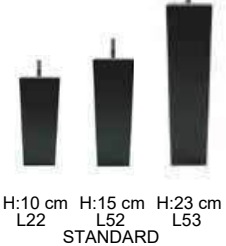

Hybrid Symphony+Bronx headboard

COMPOSITION

BED FRAME - HYBRID SYMPHONY

3. Fabric + piping (1x)
4. Foam (E30160;4 cm)
5. Pocket springs double
  HARD(Joey 2,0;15 cm)+2RAM
  MEDIUM(Joey 1,8;15 cm)+2RAM
6. Minibonnell springs (2,2 mm;7,5 cm)
7. Wooden frame (118 x 30 mm)
8. Extra support frame (30 x 70 mm)
- 9 Foam (E30160;6,5 cm)

AVAILABLE BED SIZES:

- 80 x 200
- 90 x 200
- 120 x 200
- 140 x 200
- 160 x 200
- 180 x 200

AVAILABLE HEADBOARD SIZES:

- 180 x 200
- 200 x 200
- 220 x 200
- 240 x 200

WOODEN LEG COLORS

- 01 Natural
- 03 Dark Brown
- 04 Black
- 05 Oiled Oak
- 07 White

LEGS

WOOD

METAL