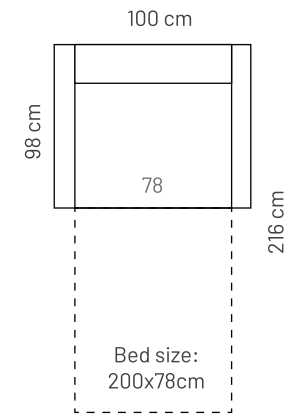

MEASUREMENTS

CASA 1

ADDITIONAL INFORMATION

Height: 87 cm
Sitting height: 45 cm
Sitting depth: 52 cm
Armrest: 12 cm

LEGS
WOODEN

L36

h = 10 cm
d = 5 cm