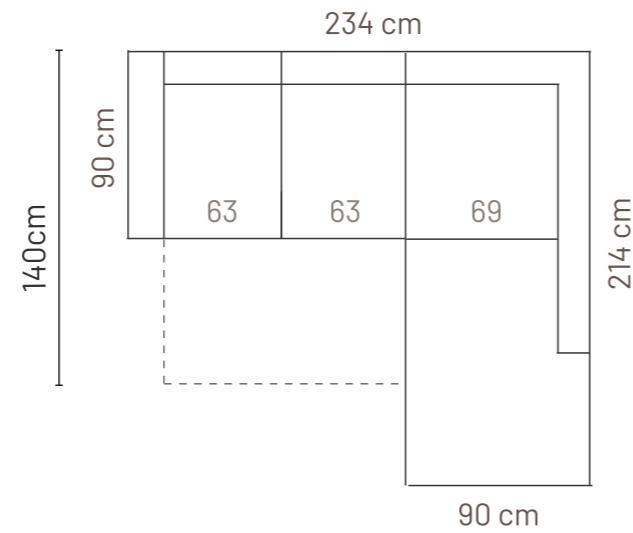

RAMOS

COMBINATIONS

RAMOS 2BS+C+sDBOX
(combination 1)