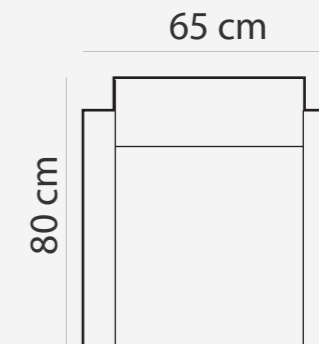

COMBINATIONS

ADDITIONAL INFORMATION

Height: 96cm
Sitting height: 44cm
Sitting depth: 50cm
Armrest: 5cm
Fabric: Lumiere 701

LEG COLORS

	01 Natural
	03 Dark Brown
	04 Black
	05 Oiled Oak (extra price)
	07 White (extra price)