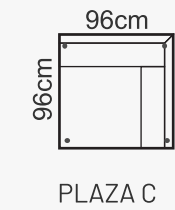

Corner unit available in