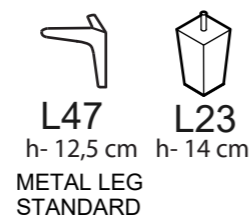

LEGS

WOODEN LEG COLORS

- 01 Natural
- 03 Dark Brown
- 04 Black
- 05 Oiled Oak (extra price)
- 07 White (extra price)
- 08 Oak stain