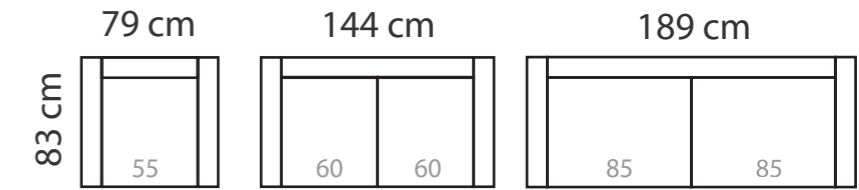

COMBINATIONS

ANCONA 1 ANCONA 2 ANCONA 3

ANCONA 3 (2*85 - 189cm) - standard
ANCONA 3 L (3*60 - 204cm)
ANCONA 3 M (3*55 - 189cm)