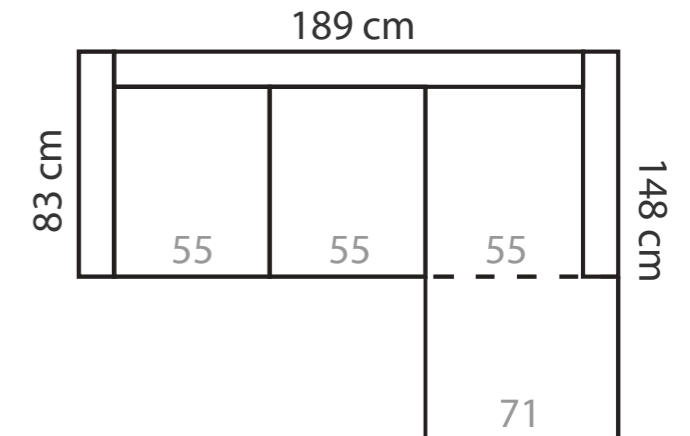

MEASUREMENTS

VILDA 3FS

3 back cushions,
2 decorative pillows

ADDITIONAL INFORMATION

Height: 76 cm
Sitting height: 45 cm
Seat width: 55 cm
Seat depth: 53 cm
Armrest width: 12 cm
Decorative pillows: 2 pcs.

LEGS

L49
Ø5,5cm
h- 12 cm

LEG COLORS

08 Oak stain

-Seat cushion is made of E30160, seat is 55cm wide and 63cm deep. All cushions are reversible. Divane part can be used on left or right side.
-Back cushion is made of HR32115 56x40cm. Back cushions are reversible.
-Sotka samples are made from RITA fabric (Rita-7006/L49-08)