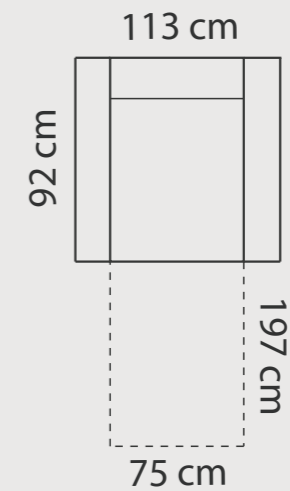

COMBINATIONS

MIA 1BS