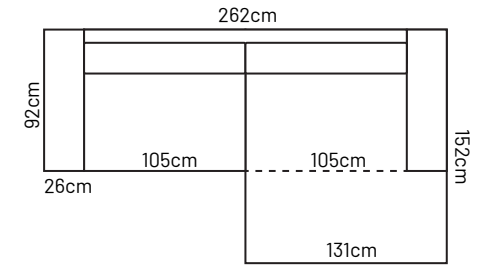

MEASUREMENTS

Dallas XL 3FS

Also available with rectangle pillows
"kappaselkätyyny" (optional)