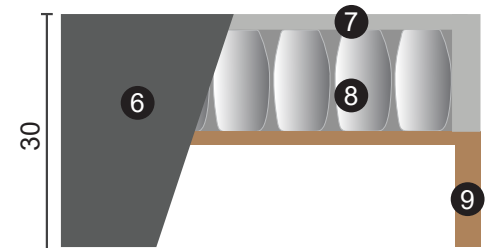

BED FRAME

6. Fabric
7. Foam
8. Pocket springs (5 zone 2,0/1,8)
9. Wooden frame

Available with two headboards:

Loose cover

220x125
240x125

Regular cover
STANDARD

220x125
240x125