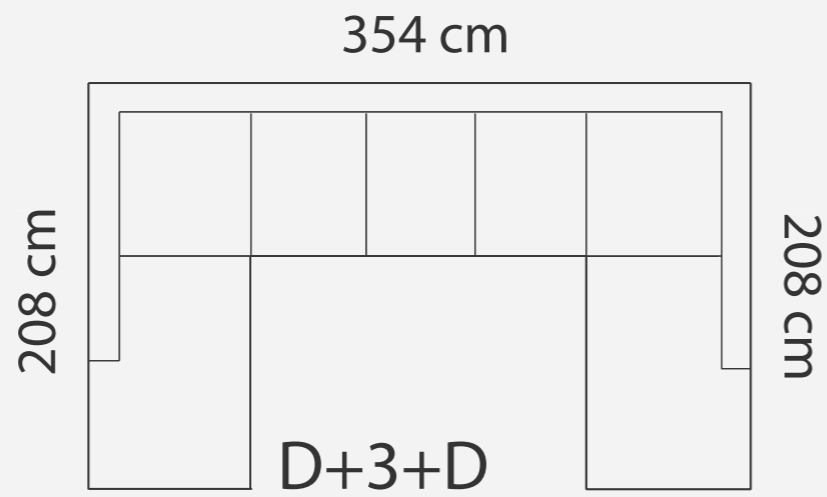

FALCON

COMBINATIONS