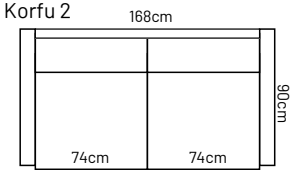

KORFU

FRAME: Birch plywood & pine
PADDING: Polyurethane Foam HR35
BACK CUSHIONS: Fiber 100%

MEASUREMENTS

ADDITIONAL INFORMATION

Height: 85cm
Sitting height: 45cm
Sitting depth: 50cm
Sitting width: 74 / 100cm
Armrest: 10cm
Dec. pillows: 0 pcs

LEGS

L87
Ø 3 cm
h- 19 cm
● black metal leg