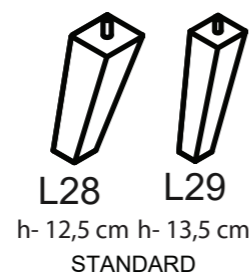

LEGS

LEG COLORS

- 01 Natural
- 03 Dark Brown
- 04 Black
- 05 Oiled Oak (extra price)
- 07 White (extra price)
- 08 Oak stain