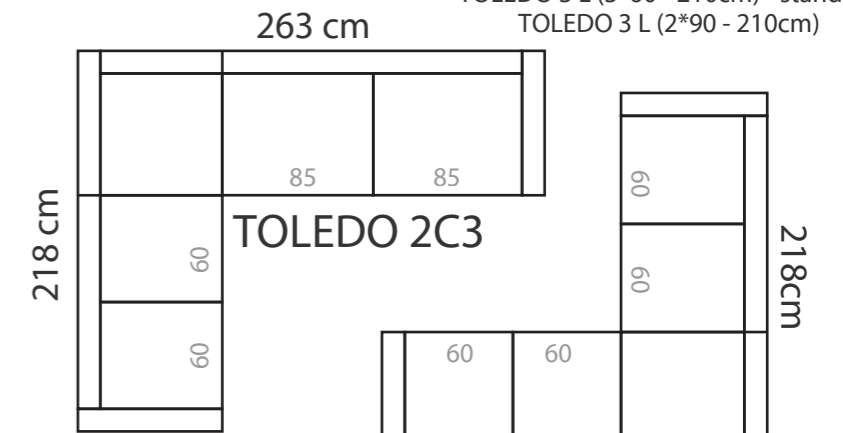

TOLEDO 2C2

TOLEDO 3 (2*85 - 195cm) - standard
TOLEDO 3 (3*55 - 195cm)

TOLEDO 3 L (3*60 - 210cm) - standard
TOLEDO 3 L (2*90 - 210cm)

TOLEDO 2C3