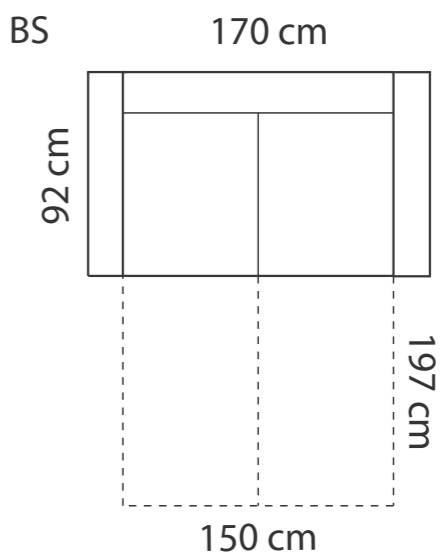

## ADDITIONAL INFORMATION

Height: 88 cm  
Sitting height: 43 cm  
Dec. pillows: 0 pcs