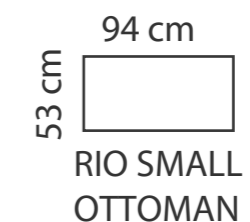

COMBINATIONS

openable and non-openable versions.
Specify when ordering