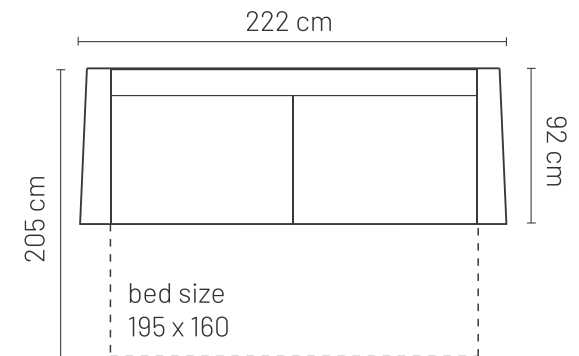

PADOVA 3 BS (armrest 1)

Padova 160
bed mattress width 160cm
bed frame width 180cm