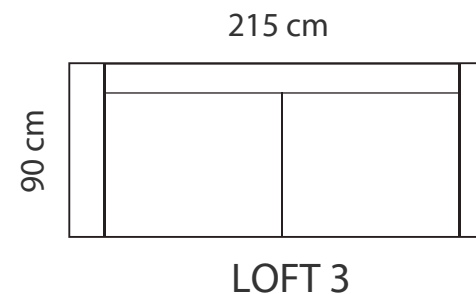

MEASUREMENTS