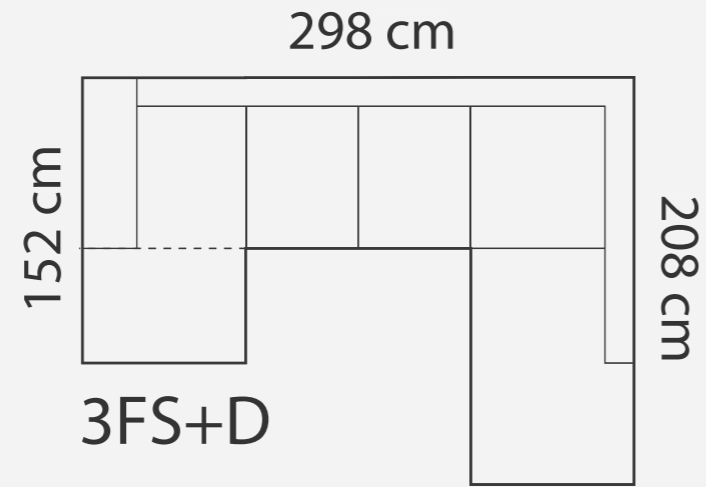

FALCON

COMBINATIONS