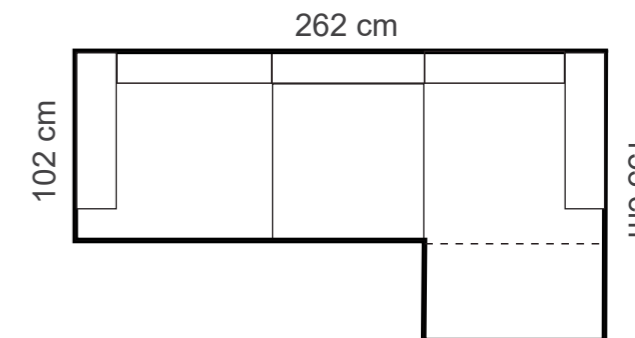

COMBINATIONS

JAMAICA 3FS

ADDITIONAL INFORMATION

Height: 86 cm
Sitting height: 44 cm
Armrest: 24,5 cm
Decorative pillows (45x45cm 100% fiber): 2 pcs.
Back pillows (75x75cm - mixed fiber/foam 50/50): 5 pcs.

LEGS

L74
h- 7,5 cm
STANDARD

LEG COLORS

01 Natural

STANDARD

03 Dark Brown

04 Black

05 Oiled Oak (extra price)

07 White (extra price)