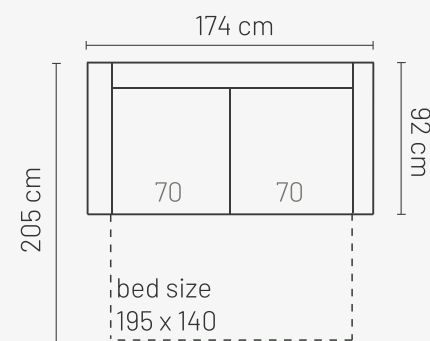

PADOVA 140 (armrest 4)