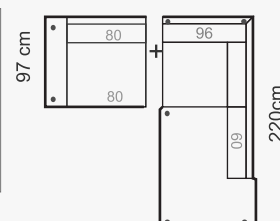

Corner unit available in