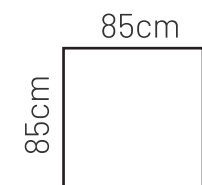

RIZZI

PADDING: Feather, Polyurethane Foam HR35
FRAME: Birch plywood & pine

MEASUREMENTS

PLAZA FS

ADDITIONAL INFORMATION

Height: 90 cm
Sitting height: 46 cm
Armrest: 12 cm
Sitting depth: 65 cm
Dec. pillows: 0 pcs.

Measurements tolerance +/- 3 cm

LEGS Metal legs

Riia 142, Tartu 50411 Estonia | Office: +372 641 2412
Sales: +358 4004 30292 (FIN) +372 512 6036 (EST)
bellfire@bellfire.ee | bellfire@elisaneet.fi | tilaukset@bellfire.ee