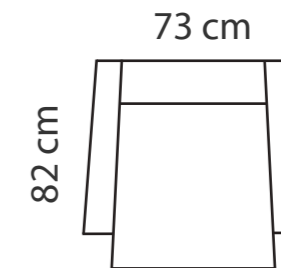

COMBINATIONS

BORA