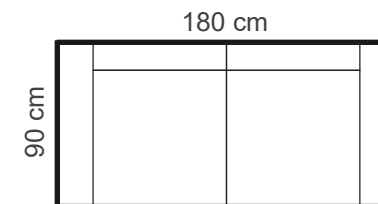

MEASUREMENTS

AMANDA 2