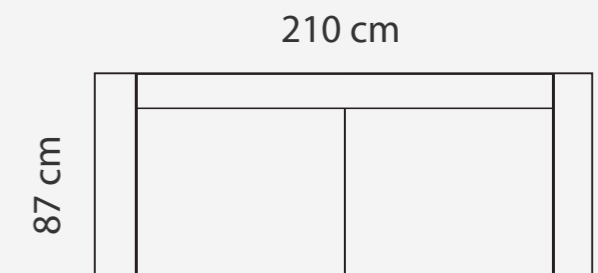

IRMA

PADDING: Polyurethane Foam HR35
FRAME: Birch plywood & pine

COMBINATIONS

IRMA 3

ADDITIONAL INFORMATION

Height: 82 cm
Sitting height: 42 cm
Armrest: 12 cm
Dec. pillows: 2 pcs
Back pillow buttons:
1 pc. per pillow
Fabric: Monaco

LEGS

LEG COLORS