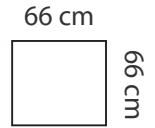

EASY OTTOMAN
SMALL