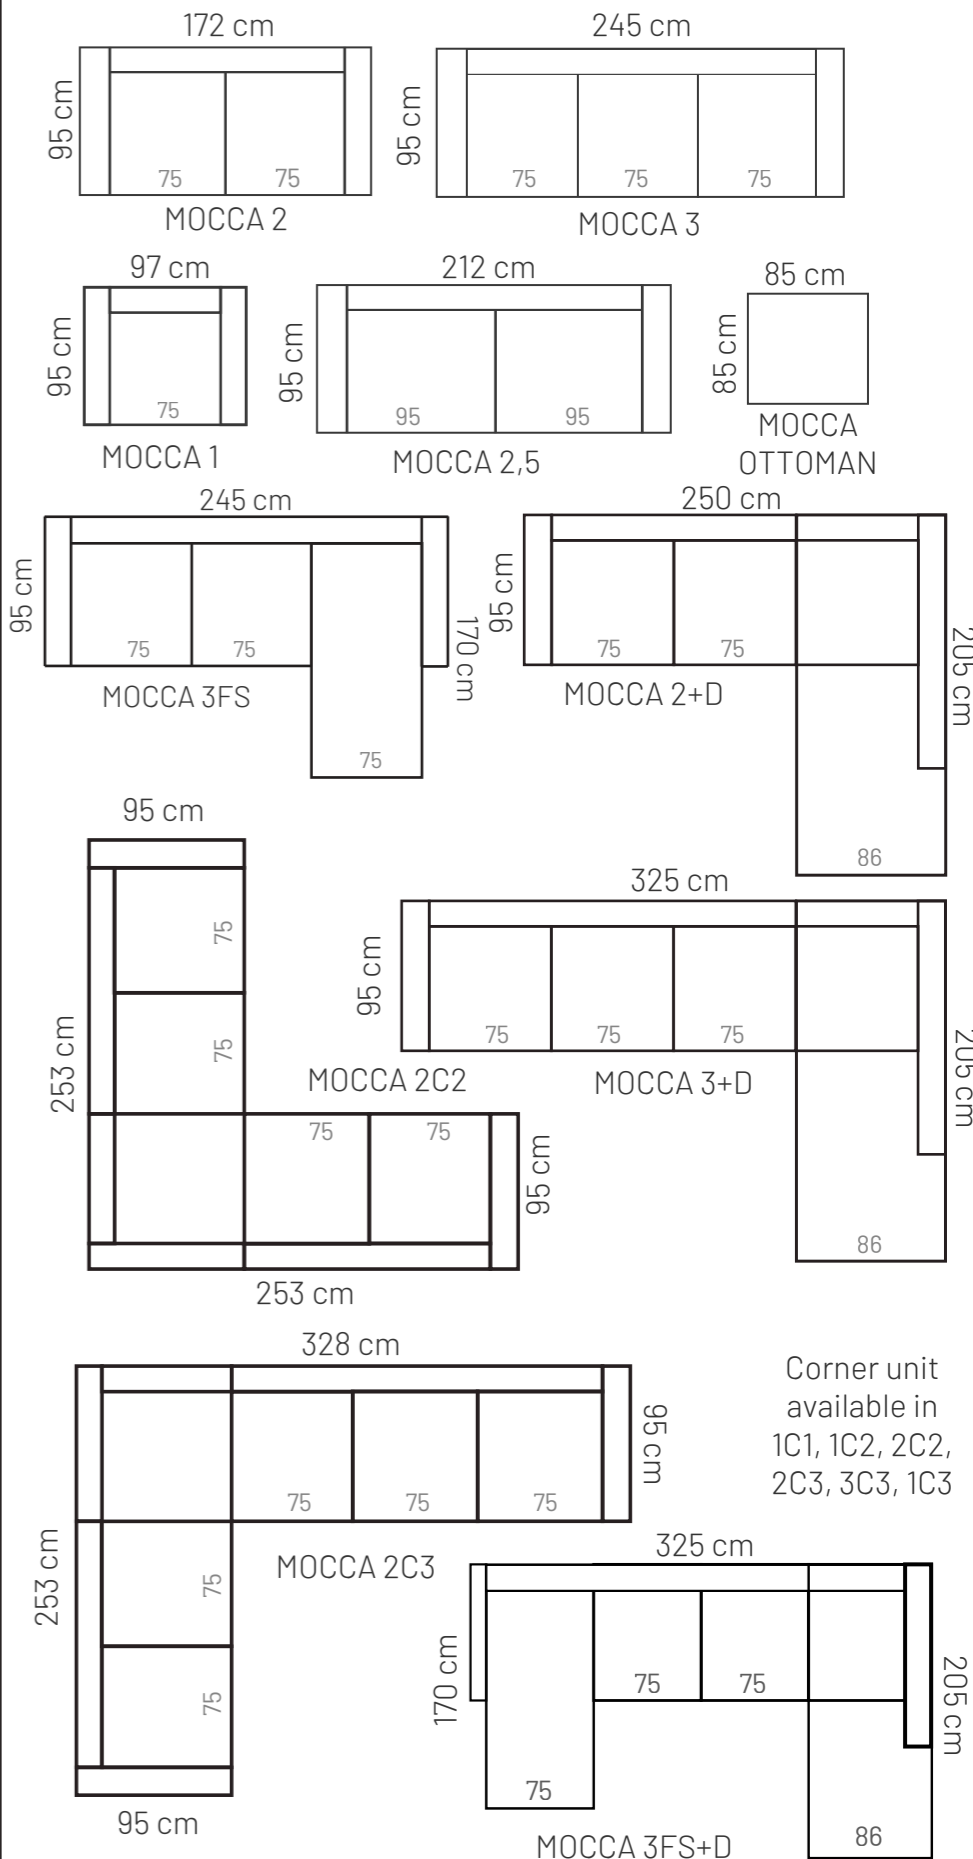

ARMRESTS

COMBINATIONS