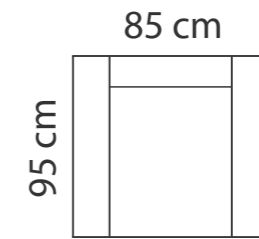

COMBINATIONS

PANAMERA 1