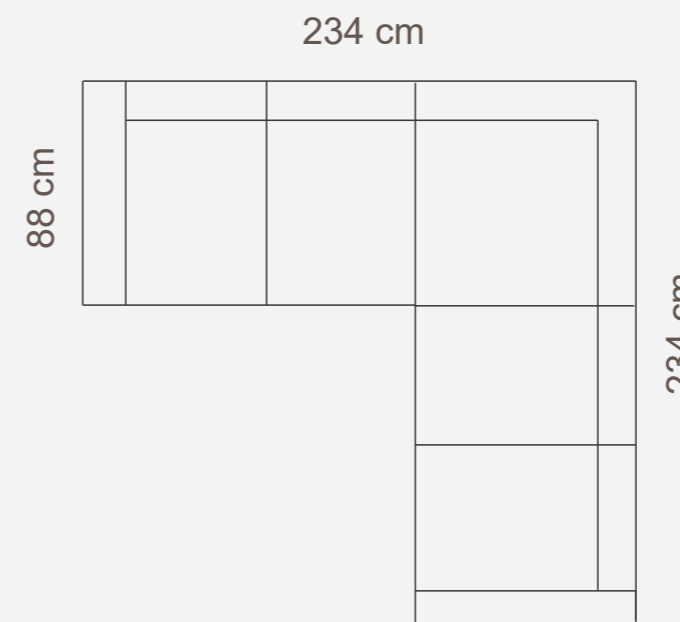

RAMOS 3BS
(combination 3)

RAMOS 2SEAT+C+2BS
(combination 6)