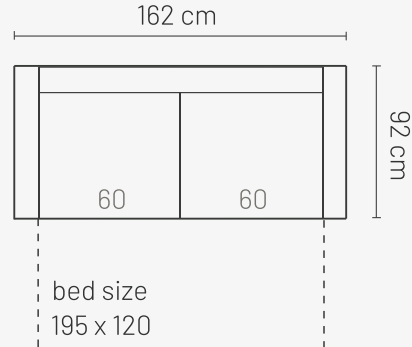

PADOVA 120 (armrest 3)