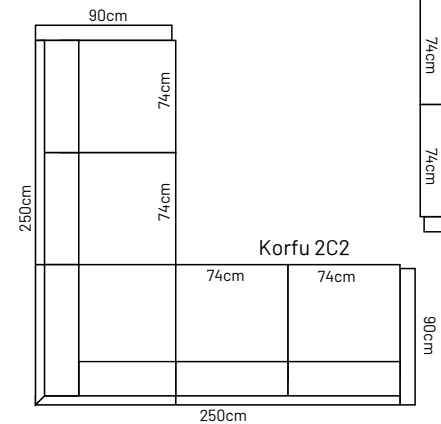

## ADDITIONAL INFORMATION

Height: 85cm  
 Sitting height: 45cm  
 Sitting depth: 50cm  
 Sitting width: 74 / 100cm  
 Armrest: 10cm  
 Dec. pillows: 0 pcs