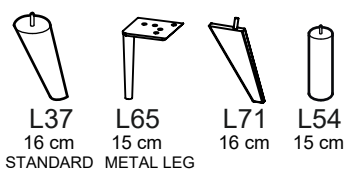

SLIM LINE

PADDING: Feather & Polyurethane Foam HR35
FRAME: Birch plywood & pine

COMBINATIONS

ADDITIONAL INFORMATION

Armrest: 4 cm
Height: 80 cm
Sitting height: 46 cm
Sitting depth: 60 cm
Dec. pillows: 2 pcs. (2 & 3)
Dec. pillows: 1 pcs. (armchair)

LEGS

WOODEN LEG COLORS

Seat cushions are attached with velcro and are one-sided. Cushion filling: 65% new white Hungarian duck feathers class 2 (EN12934). 35% Hollow conjugated siliconized virgin polyester fiber HCS7dx64mm. Decorative pillow is 50x50 and also same filling as cushions.