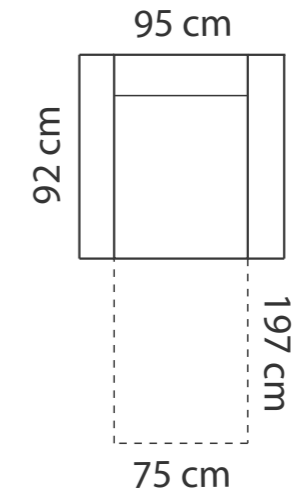

COMBINATIONS

PIA 1BS