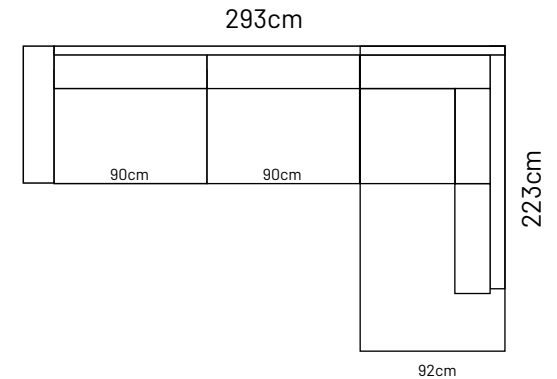

### ADDITIONAL INFORMATION

Height: 95 cm  
 Sitting height: 46 cm  
 Armrest: 13 cm  
 Sitting depth: 55 cm  
 Dec. pillows: 0

### LEGS

L49  
 h- 12 cm  
 STANDARD

## ADDITIONAL INFORMATION

Height: 80 cm (standard)  
 Sitting height: 49 cm (standard)  
 Seat width: 55 / 60 / 83 cm  
 Seat depth: 53 cm  
 Armrest width: 12 cm  
 Decorative pillows: 2 pcs.  
 Decorative pillows (Ancona 1): 0 pcs.

## ADDITIONAL INFORMATION

Height: 85 cm  
Sitting height: 45 cm  
Sitting depth: 56 cm  
Sitting width: 90 cm  
Armrest: 21cm  
Dec. pillows: 2 pcs