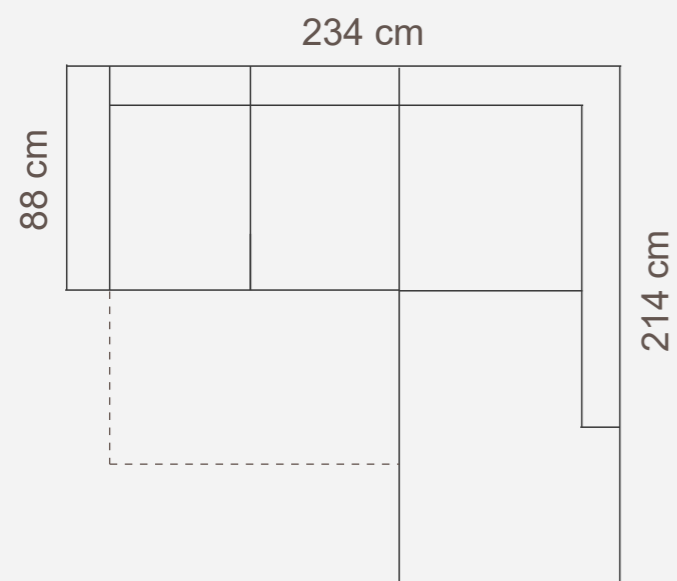

RAMOS

COMBINATIONS

RAMOS 2BS+C+sDBOX
(combination 1)