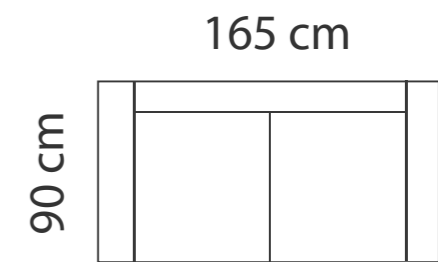

ELLE

Seat padding: Polyurethane Foam HR35130
Back cushion : Polyurethane Foam T23060
Frame: Birch plywood & pine

COMBINATIONS

ELLE 2

ADDITIONAL INFORMATION

Height: 80 cm
Sitting height: 45 cm
Armrest: 7 cm
Dec. pillows: 2 pcs.

LEGS

WOODEN LEG COLORS