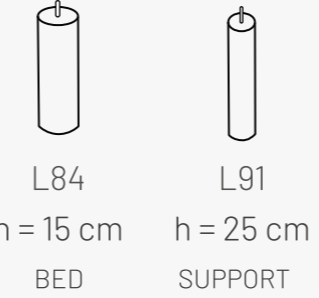

LEGS

Riia 142, Tartu 50411 Estonia | Office: +372 641 2412
Sales: +358 4004 30292 (FIN) +372 512 6036 (EST)
bellfire@bellfire.ee | bellfire@elisanet.fi | tilaukset@bellfire.ee