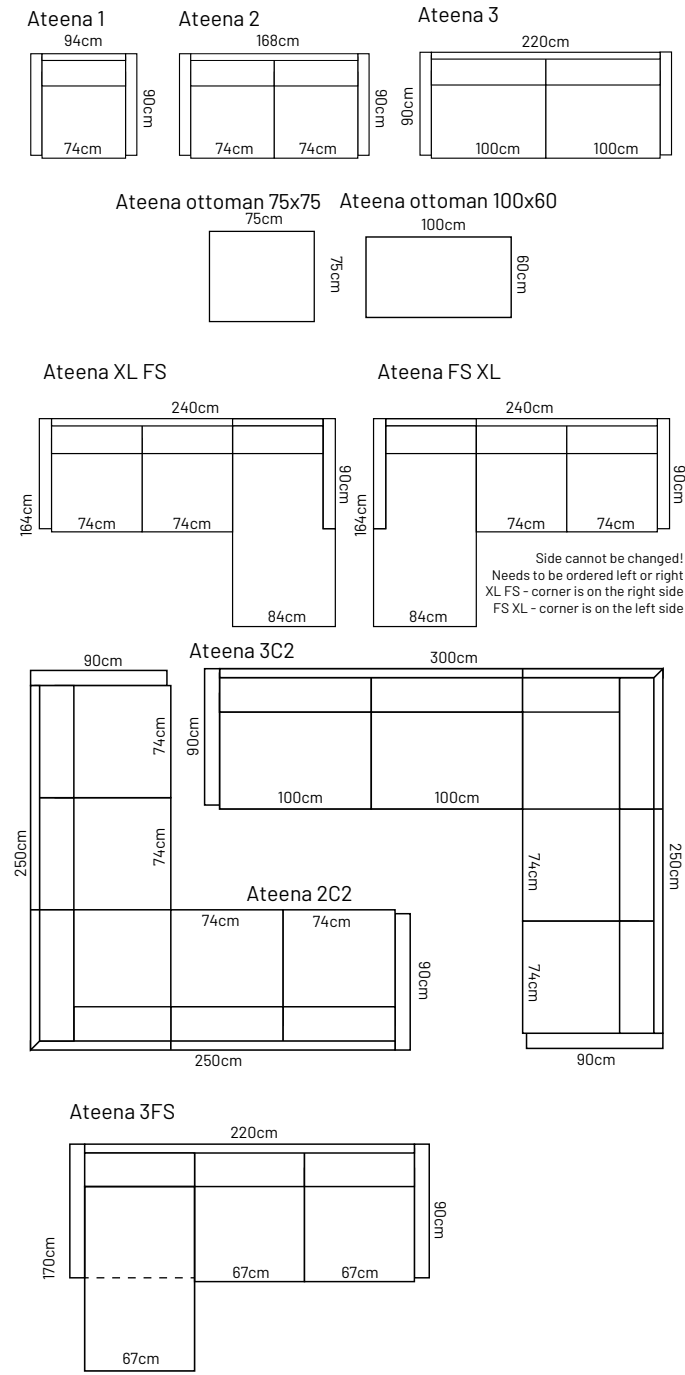

ATEENA

FRAME: Birch plywood & pine
 PADDING: Polyurethane Foam HR35
 BACK CUSHIONS: Fiber 100%

MEASUREMENTS

ADDITIONAL INFORMATION

Height: 85cm
 Sitting height: 45cm
 Sitting depth: 50cm
 Sitting width: 74 / 100cm
 Armrest: 10cm
 Dec. pillows: 0 pcs

LEGS

L87
 Ø 3 cm
 h- 19 cm
 ● black metal leg

Ateena 3

Ateena XL FS

Ateena 3 FS

Ateena ottoman
75x75

Ateena 2C3

Ateena 3C3