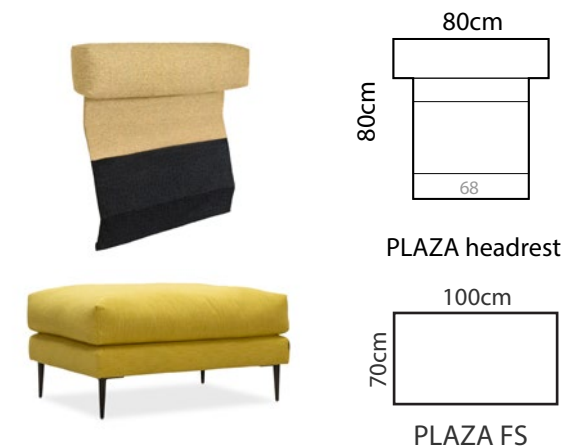

PLAZA

PADDING: Feather+fiber, Polyurethane Foam HR35
 FRAME: Birch plywood & pine
 BACK CUSHIONS: Feather+fiber

PLAZA 3+D

MEASUREMENTS

65% new white Hungarian duck feathers class 2 (EN12934)
 35% Hollow conjugated siliconized virgin polyester fiber HCS7dx64mm

ADDITIONAL INFORMATION

Height: 90 cm
 Sitting height: 46 cm
 Armrest: 23 cm
 Sitting depth: 65 / 135 cm
 Dec. pillows: 0 pcs.

LEGS

METAL LEGS

WOODEN LEG

STANDARD	
01	Natural
04	Black
05	Oiled Oak +5€/pc
08	Oak stain

ARMRESTS

Measurements tolerance +/- 3 cm

214 cm

PLAZA 1+D

294 cm

PLAZA 2+D

334 cm

PLAZA 3+D

324 cm

PLAZA D+ 1 (100) + D

134 cm

PLAZA D

198 cm

PLAZA 1+CD

278 cm

PLAZA 2+CD