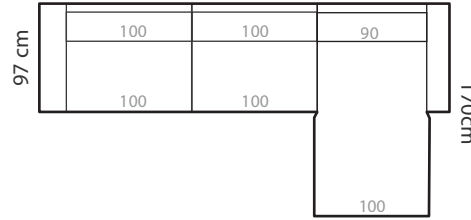

ADDITIONAL INFORMATION

Height: 90 cm
 Sitting height: 46 cm
 Armrest: 23 cm
 Sitting depth: 65 / 135 cm
 Dec. pillows: 0 pcs.

LEGS

METAL LEGS

WOODEN LEG

STANDARD	
01	Natural
04	Black
05	Oiled Oak +5€/pc
08	Oak stain

ARMRESTS

Measurements tolerance +/- 3 cm

214 cm

PLAZA 1+D

294 cm

PLAZA 2+D

334 cm

PLAZA 3+D

324 cm

PLAZA D+ 1 (100) + D

134 cm

PLAZA D

198 cm

PLAZA 1+CD

278 cm

PLAZA 2+CD

318 cm

PLAZA 3+CD

198 cm

PLAZA 1+C+2

218 cm

PLAZA 1 (100) +C+2

278 cm

PLAZA 2+C+2