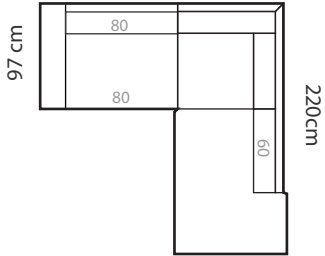

ADDITIONAL INFORMATION

Height: 90 cm
 Sitting height: 46 cm
 Armrest: 23 cm
 Sitting depth: 65 / 135 cm
 Dec. pillows: 0 pcs.

LEGS

METAL LEGS

WOODEN LEG

STANDARD	
01	Natural
04	Black
05	Oiled Oak +5€/pc
08	Oak stain

ARMRESTS

Measurements tolerance +/- 3 cm

214 cm

PLAZA 1+D

294 cm

PLAZA 2+D

334 cm

PLAZA 3+D

324 cm

PLAZA D+ 1 (100) + D

134 cm

PLAZA D

198 cm

PLAZA 1+CD

278 cm

PLAZA 2+CD

318 cm

PLAZA 3+CD

198 cm

PLAZA 1+C+2

218 cm

PLAZA 1 (100) +C+2

278 cm

PLAZA 2+C+2