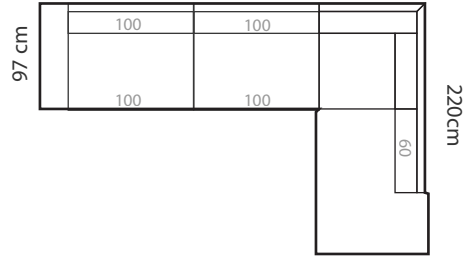

ADDITIONAL INFORMATION

Height: 90 cm
 Sitting height: 46 cm
 Armrest: 23 cm
 Sitting depth: 65 / 135 cm
 Dec. pillows: 0 pcs.

LEGS

METAL LEGS

WOODEN LEG

STANDARD	
01	Natural
04	Black
05	Oiled Oak +5€/pc
08	Oak stain

ARMRESTS

Measurements tolerance +/- 3 cm

214 cm

PLAZA 1+D

294 cm

PLAZA 2+D

334 cm

PLAZA 3+D

324 cm

PLAZA D+ 1 (100) + D

134 cm

PLAZA D

198 cm

PLAZA 1+CD

278 cm

PLAZA 2+CD

318 cm

PLAZA 3+CD

198 cm

PLAZA 1+C+2

218 cm

PLAZA 1 (100) +C+2

278 cm

PLAZA 2+C+2