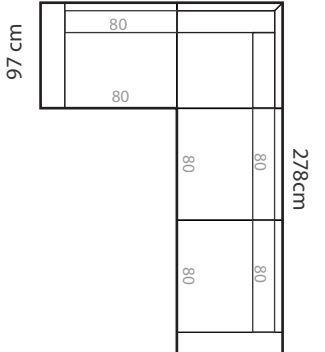

ADDITIONAL INFORMATION

Height: 90 cm
 Sitting height: 46 cm
 Armrest: 23 cm
 Sitting depth: 65 / 135 cm
 Dec. pillows: 0 pcs.

LEGS

METAL LEGS

WOODEN LEG

STANDARD	
01	Natural
04	Black
05	Oiled Oak +5€/pc
08	Oak stain

ARMRESTS

Measurements tolerance +/- 3 cm

214 cm

PLAZA 1+D

294 cm

PLAZA 2+D

334 cm

PLAZA 3+D

324 cm

PLAZA D+ 1 (100) + D

134 cm

PLAZA D

198 cm

PLAZA 1+CD

278 cm

PLAZA 2+CD

318 cm

PLAZA 3+CD

198 cm

PLAZA 1+C+2

218 cm

PLAZA 1 (100) +C+2

278 cm

PLAZA 2+C+2