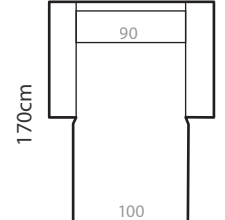

ADDITIONAL INFORMATION

Height: 90 cm
 Sitting height: 46 cm
 Armrest: 23 cm
 Sitting depth: 65 / 135 cm
 Dec. pillows: 0 pcs.

LEGS

METAL LEGS

WOODEN LEG

STANDARD	
01	Natural
04	Black
05	Oiled Oak +5€/pc
08	Oak stain

ARMRESTS

Measurements tolerance +/- 3 cm

214 cm

PLAZA 1+D

294 cm

PLAZA 2+D

334 cm

PLAZA 3+D

324 cm

PLAZA D+ 1 (100) + D

134 cm

PLAZA D

198 cm

PLAZA 1+CD

278 cm

PLAZA 2+CD

318 cm

PLAZA 3+CD

198 cm

PLAZA 1+C+2

218 cm

PLAZA 1 (100) +C+2

278 cm

PLAZA 2+C+2