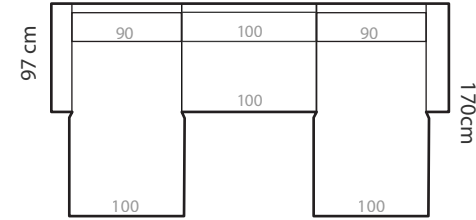

ADDITIONAL INFORMATION

Height: 90 cm
 Sitting height: 46 cm
 Armrest: 23 cm
 Sitting depth: 65 / 135 cm
 Dec. pillows: 0 pcs.

LEGS

METAL LEGS

WOODEN LEG

STANDARD	
01	Natural
04	Black
05	Oiled Oak +5€/pc
08	Oak stain

ARMRESTS

Measurements tolerance +/- 3 cm

214 cm

PLAZA 1+D

294 cm

PLAZA 2+D

334 cm

PLAZA 3+D

324 cm

PLAZA D+ 1 (100) + D

134 cm

PLAZA D

198 cm

PLAZA 1+CD

278 cm

PLAZA 2+CD

318 cm

PLAZA 3+CD

198 cm

PLAZA 1+C+2

218 cm

PLAZA 1 (100) +C+2

278 cm

PLAZA 2+C+2