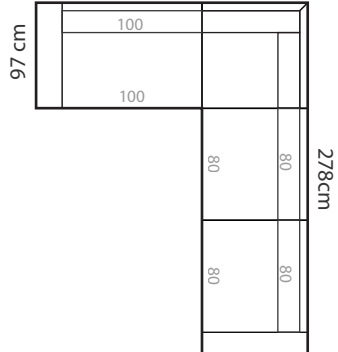

ADDITIONAL INFORMATION

Height: 90 cm
 Sitting height: 46 cm
 Armrest: 23 cm
 Sitting depth: 65 / 135 cm
 Dec. pillows: 0 pcs.

LEGS

METAL LEGS

WOODEN LEG

STANDARD	
01	Natural
04	Black
05	Oiled Oak +5€/pc
08	Oak stain

ARMRESTS

Measurements tolerance +/- 3 cm

214 cm

PLAZA 1+D

294 cm

PLAZA 2+D

334 cm

PLAZA 3+D

324 cm

PLAZA D+ 1 (100) + D

134 cm

PLAZA D

198 cm

PLAZA 1+CD

278 cm

PLAZA 2+CD

318 cm

PLAZA 3+CD

198 cm

PLAZA 1+C+2

218 cm

PLAZA 1 (100) +C+2

278 cm

PLAZA 2+C+2