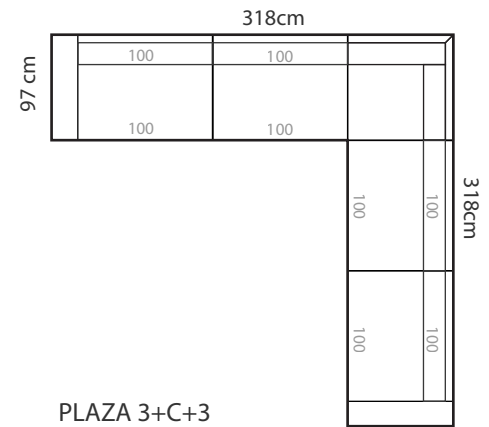

ADDITIONAL INFORMATION

Height: 90 cm
 Sitting height: 46 cm
 Armrest: 23 cm
 Sitting depth: 65 / 135 cm
 Dec. pillows: 0 pcs.

LEGS

METAL LEGS

WOODEN LEG

STANDARD	
01	Natural
04	Black
05	Oiled Oak +5€/pc
08	Oak stain

ARMRESTS

Measurements tolerance +/- 3 cm

214 cm

PLAZA 1+D

294 cm

PLAZA 2+D

334 cm

PLAZA 3+D

324 cm

PLAZA D+ 1 (100) + D

134 cm

PLAZA D

198 cm

PLAZA 1+CD

278 cm

PLAZA 2+CD

318 cm

PLAZA 3+CD

198 cm

PLAZA 1+C+2

218 cm

PLAZA 1 (100) +C+2

278 cm

PLAZA 2+C+2