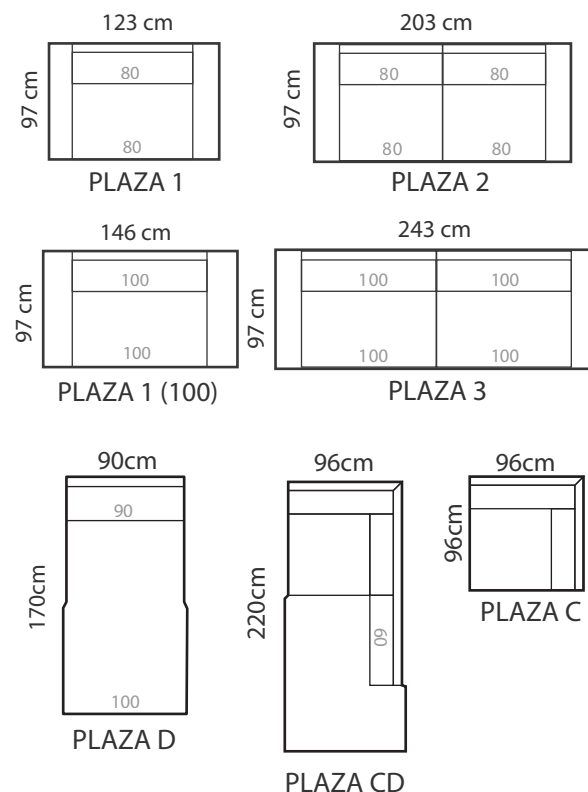

PLAZA

PADDING: Feather+fiber, Polyurethane Foam HR35
 FRAME: Birch plywood & pine
 BACK CUSHIONS: Feather+fiber

PLAZA 3+D

MEASUREMENTS

65% new white Hungarian duck feathers class 2 (EN12934)
 35% Hollow conjugated siliconized virgin polyester fiber HCS7dx64mm

ADDITIONAL INFORMATION

Height: 90 cm
 Sitting height: 46 cm
 Armrest: 23 cm
 Sitting depth: 65 / 135 cm
 Dec. pillows: 0 pcs.

LEGS

METAL LEGS

WOODEN LEG

STANDARD	
01	Natural
04	Black
05	Oiled Oak +5€/pc
08	Oak stain

ARMRESTS

Measurements tolerance +/- 3 cm

214 cm

PLAZA 1+D

294 cm

PLAZA 2+D

334 cm

PLAZA 3+D

324 cm

PLAZA D+ 1 (100) + D

134 cm

PLAZA D

198 cm

PLAZA 1+CD

278 cm

PLAZA 2+CD