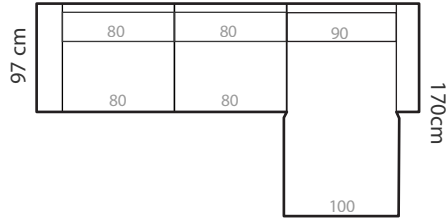

ADDITIONAL INFORMATION

Height: 90 cm
 Sitting height: 46 cm
 Armrest: 23 cm
 Sitting depth: 65 / 135 cm
 Dec. pillows: 0 pcs.

LEGS

METAL LEGS

WOODEN LEG

STANDARD	
01	Natural
04	Black
05	Oiled Oak +5€/pc
08	Oak stain

ARMRESTS

Measurements tolerance +/- 3 cm

214 cm

PLAZA 1+D

294 cm

PLAZA 2+D

334 cm

PLAZA 3+D

324 cm

PLAZA D+ 1 (100) + D

134 cm

PLAZA D

198 cm

PLAZA 1+CD

278 cm

PLAZA 2+CD

318 cm

PLAZA 3+CD

198 cm

PLAZA 1+C+2

218 cm

PLAZA 1 (100) +C+2

278 cm

PLAZA 2+C+2