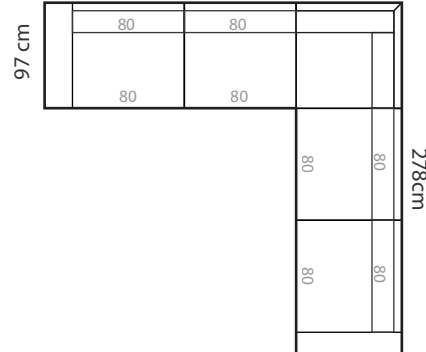

ADDITIONAL INFORMATION

Height: 90 cm
 Sitting height: 46 cm
 Armrest: 23 cm
 Sitting depth: 65 / 135 cm
 Dec. pillows: 0 pcs.

LEGS

METAL LEGS

WOODEN LEG

STANDARD	
01	Natural
04	Black
05	Oiled Oak +5€/pc
08	Oak stain

ARMRESTS

Measurements tolerance +/- 3 cm

214 cm

PLAZA 1+D

294 cm

PLAZA 2+D

334 cm

PLAZA 3+D

324 cm

PLAZA D+ 1 (100) + D

134 cm

PLAZA D

198 cm

PLAZA 1+CD

278 cm

PLAZA 2+CD

318 cm

PLAZA 3+CD

198 cm

PLAZA 1+C+2

218 cm

PLAZA 1 (100) +C+2

278 cm

PLAZA 2+C+2