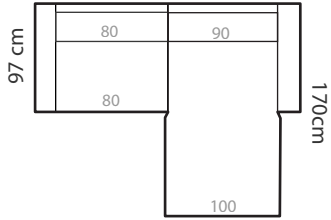

ADDITIONAL INFORMATION

Height: 90 cm
 Sitting height: 46 cm
 Armrest: 23 cm
 Sitting depth: 65 / 135 cm
 Dec. pillows: 0 pcs.

LEGS

METAL LEGS

WOODEN LEG

STANDARD	
01	Natural
04	Black
05	Oiled Oak +5€/pc
08	Oak stain

ARMRESTS

Measurements tolerance +/- 3 cm

214 cm

PLAZA 1+D

294 cm

PLAZA 2+D

334 cm

PLAZA 3+D

324 cm

PLAZA D+ 1 (100) + D

134 cm

PLAZA D

198 cm

PLAZA 1+CD

278 cm

PLAZA 2+CD

318 cm

PLAZA 3+CD

198 cm

PLAZA 1+C+2

218 cm

PLAZA 1 (100) +C+2

278 cm

PLAZA 2+C+2