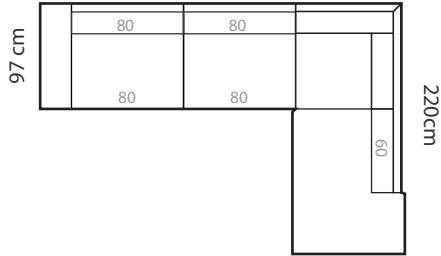

ADDITIONAL INFORMATION

Height: 90 cm
 Sitting height: 46 cm
 Armrest: 23 cm
 Sitting depth: 65 / 135 cm
 Dec. pillows: 0 pcs.

LEGS

METAL LEGS

WOODEN LEG

STANDARD	
01	Natural
04	Black
05	Oiled Oak +5€/pc
08	Oak stain

ARMRESTS

Measurements tolerance +/- 3 cm

214 cm

PLAZA 1+D

294 cm

PLAZA 2+D

334 cm

PLAZA 3+D

324 cm

PLAZA D+ 1 (100) + D

134 cm

PLAZA D

198 cm

PLAZA 1+CD

278 cm

PLAZA 2+CD

318 cm

PLAZA 3+CD

198 cm

PLAZA 1+C+2

218 cm

PLAZA 1 (100) +C+2

278 cm

PLAZA 2+C+2