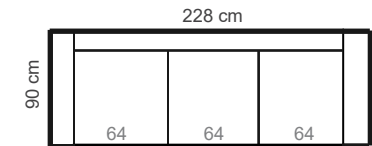

AMANDA

FRAME: Birch plywood & pine
SEAT PADDING: Polyurethane Foam E30160
BACK CUSHIONS: Fiber 100%

MEASUREMENTS

AMANDA 1
does NOT open

AMANDA 2
does NOT open

AMANDA 3
does NOT open

Bed size:
140 x 190 cm

AMANDA 3BS

AMANDA 2BS+Dbox

EMMA AMANDA KÄETOEGA 2BS+Dbox

ADDITIONAL INFORMATION

Height: 90 cm
Sitting height: 46 cm
Armrest: 15 cm
Sitting depth: 55 cm
Dec. pillows: 0

Back pillow covers are removable and washable. Seat cushions are fixed. Measurements tolerance +/- 3cm. Bedsofa wheels are not attached during transportation and need to be attached by buyer. Sofa legs are not attached during transportation and need to be attached by client.