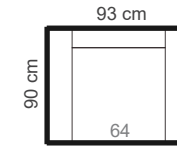

AMANDA

FRAME: Birch plywood & pine
SEAT PADDING: Polyurethane Foam E30160
BACK CUSHIONS: Fiber 100%

MEASUREMENTS

AMANDA 1
does NOT open

AMANDA 2
does NOT open

AMANDA 3
does NOT open

Bed size:
140 x 190 cm

AMANDA 3BS

AMANDA 2BS+Dbox

EMMA AMANDA KÄETOEGA 2BS+Dbox

ADDITIONAL INFORMATION

Height: 90 cm
Sitting height: 46 cm
Armrest: 15 cm
Sitting depth: 55 cm
Dec. pillows: 0

Back pillow covers are removable and washable. Seat cushions are fixed. Measurements tolerance +/- 3cm. Bedsofa wheels are not attached during transportation and need to be attached by buyer. Sofa legs are not attached during transportation and need to be attached by client.