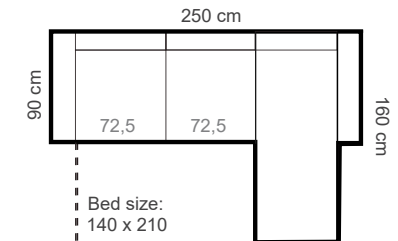

AMANDA

FRAME: Birch plywood & pine
SEAT PADDING: Polyurethane Foam E30160
BACK CUSHIONS: Fiber 100%

MEASUREMENTS

AMANDA 1
does NOT open

AMANDA 2
does NOT open

AMANDA 3
does NOT open

Bed size:
140 x 190 cm

AMANDA 3BS

AMANDA 2BS+Dbox

EMMA AMANDA KÄETOEGA 2BS+Dbox

ADDITIONAL INFORMATION

Height: 90 cm
Sitting height: 46 cm
Armrest: 15 cm
Sitting depth: 55 cm
Dec. pillows: 0

Back pillow covers are removable and washable. Seat cushions are fixed. Measurements tolerance +/- 3cm. Bedsofa wheels are not attached during transportation and need to be attached by buyer. Sofa legs are not attached during transportation and need to be attached by client.