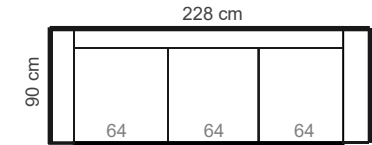

AMANDA

FRAME: Birch plywood & pine
SEAT PADDING: Polyurethane Foam E30160
BACK CUSHIONS: Fiber 100%

MEASUREMENTS

AMANDA 1
does NOT open

AMANDA 2
does NOT open

AMANDA 3
does NOT open

Bed size:
140 x 190 cm

AMANDA 3BS

AMANDA 2BS+Dbox

EMMA AMANDA KÄETOEGA 2BS+Dbox

ADDITIONAL INFORMATION

Height: 90 cm
Sitting height: 46 cm
Armrest: 15 cm
Sitting depth: 55 cm
Dec. pillows: 0

Back pillow covers are removable and washable. Seat cushions are fixed. Measurements tolerance +/- 3cm. Bedsofa wheels are not attached during transportation and need to be attached by buyer. Sofa legs are not attached during transportation and need to be attached by client.