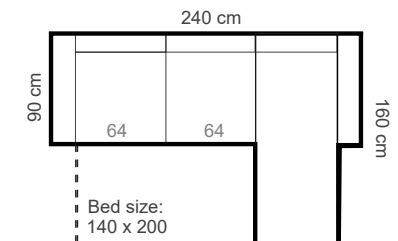

AMANDA

FRAME: Birch plywood & pine
SEAT PADDING: Polyurethane Foam E30160
BACK CUSHIONS: Fiber 100%

MEASUREMENTS

AMANDA 1
does NOT open

AMANDA 2
does NOT open

AMANDA 3
does NOT open

Bed size:
140 x 190 cm

AMANDA 3BS

AMANDA 2BS+Dbox

EMMA AMANDA KÄETOEGA 2BS+Dbox

ADDITIONAL INFORMATION

Height: 90 cm
Sitting height: 46 cm
Armrest: 15 cm
Sitting depth: 55 cm
Dec. pillows: 0

Back pillow covers are removable and washable. Seat cushions are fixed. Measurements tolerance +/- 3cm. Bedsofa wheels are not attached during transportation and need to be attached by buyer. Sofa legs are not attached during transportation and need to be attached by client.