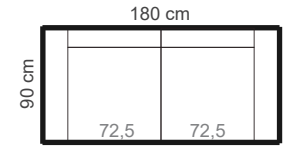

AMANDA

FRAME: Birch plywood & pine
SEAT PADDING: Polyurethane Foam E30160
BACK CUSHIONS: Fiber 100%

MEASUREMENTS

AMANDA 1
does NOT open

AMANDA 2
does NOT open

AMANDA 3
does NOT open

Bed size:
140 x 190 cm

AMANDA 3BS

AMANDA 2BS+Dbox

EMMA AMANDA KÄETOEGA 2BS+Dbox

ADDITIONAL INFORMATION

Height: 90 cm
Sitting height: 46 cm
Armrest: 15 cm
Sitting depth: 55 cm
Dec. pillows: 0

Back pillow covers are removable and washable. Seat cushions are fixed. Measurements tolerance +/- 3cm. Bedsofa wheels are not attached during transportation and need to be attached by buyer. Sofa legs are not attached during transportation and need to be attached by client.