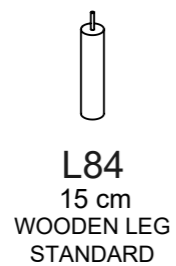

ADDITIONAL INFORMATION

Height: 90 cm
Sitting height: 48 cm
Sitting depth: 42 cm
Armrest height: 67 cm
Fabric: Orinoco

WOODEN LEG COLORS

	01 Natural
	03 Dark Brown
	04 Black
	07 White

FREDDO

PADDING: Fiber-foam mix, Polyurethane Foam HR35
 FRAME: Birch plywood & pine

FREDDO 2+D

COMBINATIONS

ADDITIONAL INFORMATION

Height: 88 cm
 Sitting height: 46 cm
 Armrest: 14 cm
 Sitting depth: 60 cm
 Dec. pillows: 2 pcs.

LEGS

WOODEN LEG COLORS

- STANDARD 01 Natural
- 04 Black
- 05 Oiled Oak
- 08 Oak stain