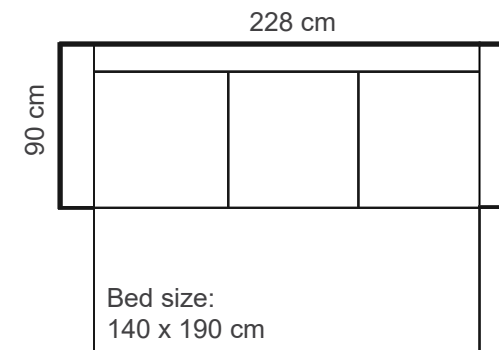

COMBINATIONS

ALICIA 1

ALICIA 2

ALICIA 3

ADDITIONAL INFORMATION

Height: 85 cm
Sitting height: 50 cm
Cushion width: 52 cm
Seat depth: 54 cm
Armrest width: 16 cm
Decorative pillows: 0 pcs.

LEGS

LEG COLORS

Height: 90 cm
 Sitting height: 44 cm
 Armrest: 13 cm
 Sitting depth: 55 cm
 Dec. pillows: 0
 Fabric: Luminata - Silver

LEGS

LEG COLORS

-  01 Natural
-  03 Dark Brown
-  04 Black
-  05 Oiled Oak (extra price)
-  07 White (extra price)
-  STANDARD 08 Oak stain

MEASUREMENTS

AMANDA 2BS+DBox

PADDING: Polyurethane Foam E30
FRAME: Birch plywood & pine

MEASUREMENTS

ADDITIONAL INFORMATION

Height: 90 cm
Sitting height: 46 cm
Armrest: 13 cm
Sitting depth: 55 cm
Dec. pillows: 0
Fabric: Hornet 2 - Grey

MEASUREMENTS

AMANDA 2

AMANDA 3BS

ADDITIONAL INFORMATION

Height: 90 cm
 Sitting height: 46 cm
 Armrest: 13 cm
 Sitting depth: 55 cm
 Dec. pillows: 0
 Fabric: Devon 34

LEGS

LEG COLORS

-  01 Natural
-  03 Dark Brown
-  04 Black
-  05 Oiled Oak (extra price)
-  07 White (extra price)
-  STANDARD 08 Oak stain