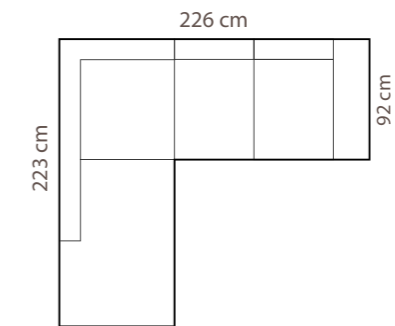

COMBINATIONS

IRMEL 1

IRMEL 2

IRMEL 3

ADDITIONAL INFORMATION

Height: 82 cm
Sitting height: 42 cm
Armrest: 12 cm
Dec. pillows: 2 pcs
Fabric: Nice - Hazel

LEGS

L37
h- 16 cm
STANDARD

ISABELLA L D+2

ISABELLA L 3FS

ADDITIONAL INFORMATION

Height: 78 cm
 Sitting height: 45 cm
 Sitting depth: 60 cm
 Armrest: 14 cm
 Dec. pillows: 0 pcs

LEGS

WOODEN LEG COLORS

-  01 Natural
-  03 Dark Brown
-  04 Black
-  05 Oiled Oak (extra price)

ISABELLA M

PADDING: Polyurethane Foam EP30
 FRAME: Birch plywood & pine

COMBINATIONS

ISABELLA M D+2

ISABELLA M 3FS

ADDITIONAL INFORMATION

Height: 78 cm
 Sitting height: 45 cm
 Sitting depth: 60 cm
 Armrest: 14 cm
 Dec. pillows: 0 pcs