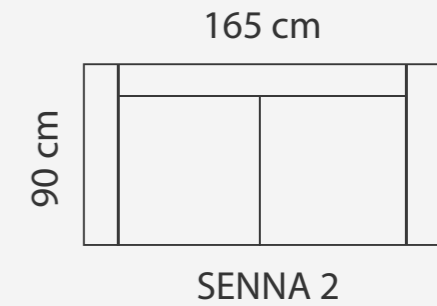

COMBINATIONS