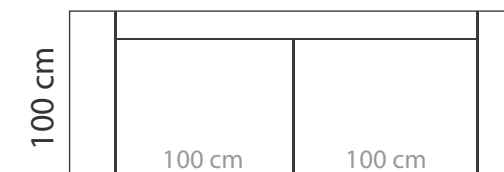

ARMRESTS

Measurements tolerance +/- 3 cm

MEASUREMENTS

PLAZA 1

Plaza 1 is also available with 100cm cushion (full width 146cm). 80cm cushion is standard.

PLAZA 2

243 cm

PLAZA 3