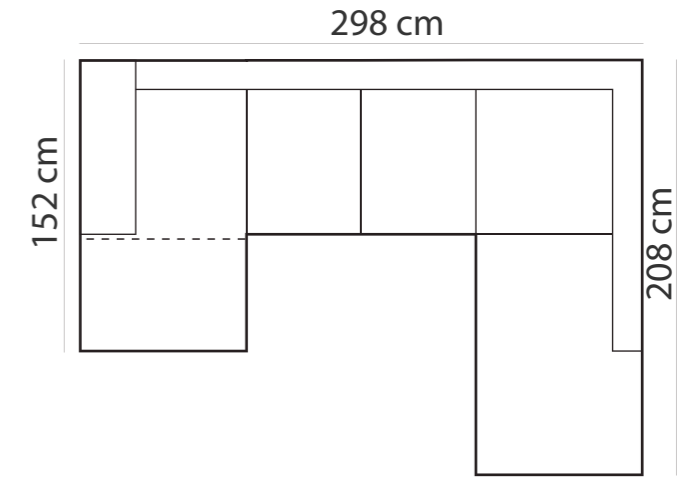

MORGAN - COMBINATIONS

3FS

3FS+D