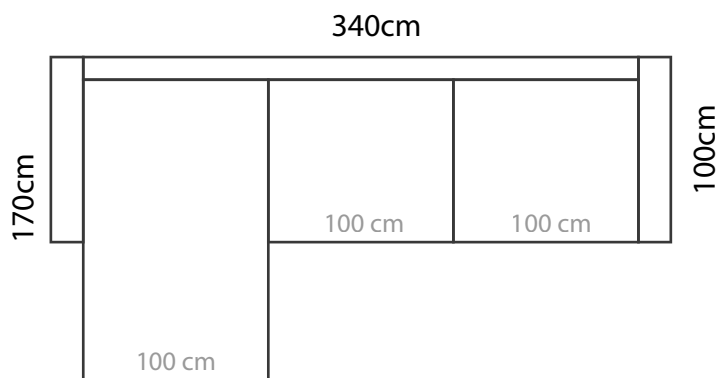

MEASUREMENTS
for different combination options

Plaza 1+D and D+1 is also available with 100cm cushion (full width 246cm). 80cm cushion is standard.

PLAZA D+3