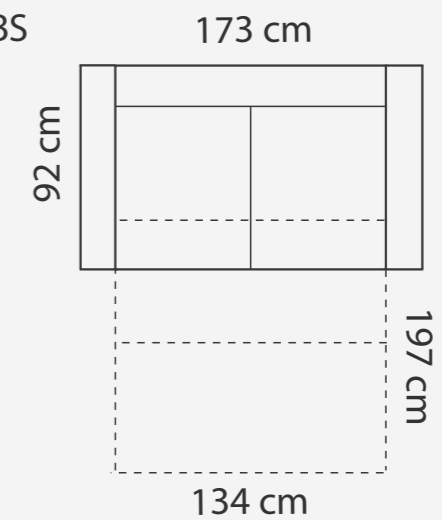

ISABELLA L D+2

ISABELLA L 3FS

ADDITIONAL INFORMATION

Height: 78 cm
 Sitting height: 45 cm
 Sitting depth: 60 cm
 Armrest: 14 cm
 Dec. pillows: 0 pcs

LEGS

WOODEN LEG COLORS

-  01 Natural
-  03 Dark Brown
-  04 Black
-  05 Oiled Oak (extra price)

ISABELLA M

PADDING: Polyurethane Foam EP30
 FRAME: Birch plywood & pine

COMBINATIONS

ISABELLA M D+2

ISABELLA M 3FS

ADDITIONAL INFORMATION

Height: 78 cm
 Sitting height: 45 cm
 Sitting depth: 60 cm
 Armrest: 14 cm
 Dec. pillows: 0 pcs

MEASUREMENTS

ADDITIONAL INFORMATION

Height: 90 cm
Sitting height: 43 cm
Dec. pillows: 2 pcs.
Armrest: 15cm
Sitting depth: 50 cm

LEGS

LEG COLORS

- 01 Natural
- STANDARD 03 Dark Brown
- 04 Black
- 05 Oiled Oak
- 07 White
- 08 Oak stain

LIA

PIA

COMBINATIONS

MIA 1BS

MIA 2BS

MIA 2,5 BS

ADDITIONAL INFORMATION

Height: 88 cm
 Sitting height: 43 cm
 Dec. pillows: 0 pcs