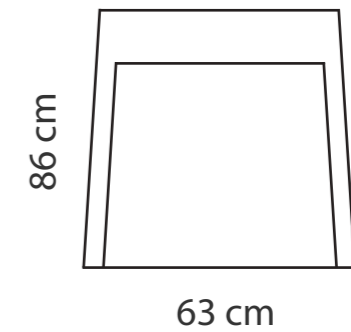

MEASUREMENTS