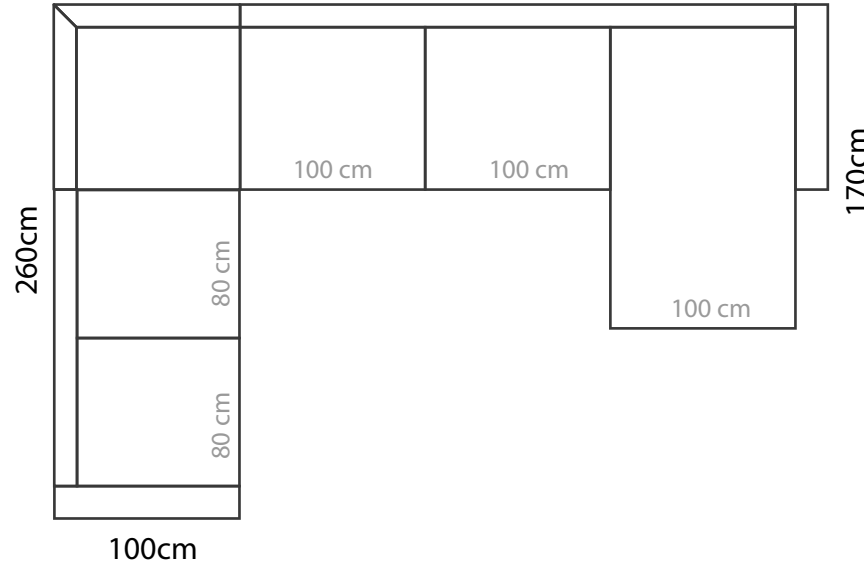

RIZZI 2+C+3+D
383 cm