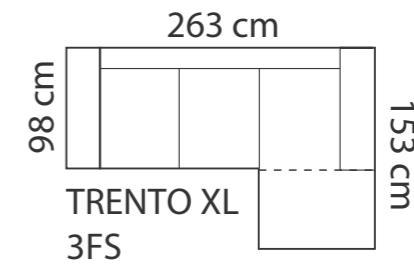

COMBINATIONS