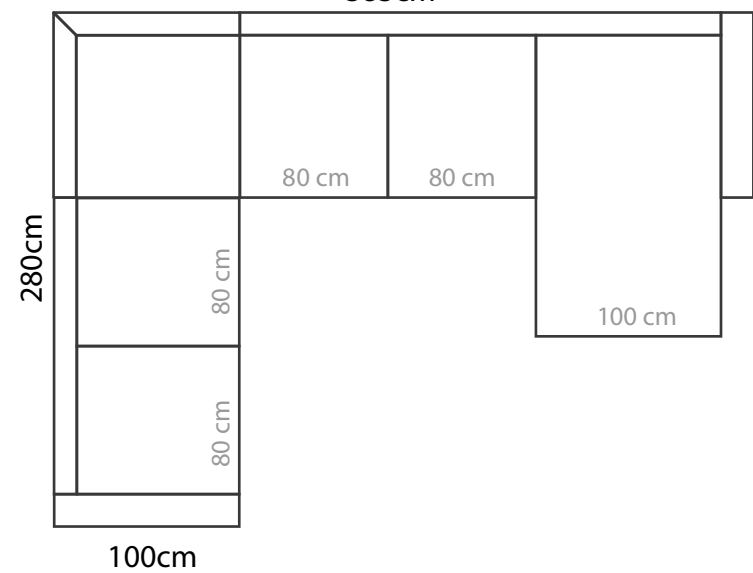

PANAMA 240 cm, PINEA 250 cm

ADDITIONAL INFORMATION

Height: 82 cm
 Sitting height: 43 cm
 Dec. pillows: 2 pcs.

LEGS

L61
 h- 7 cm
 5,5 x 9,5 cm
 STANDARD

LEG COLORS

-  01 Natural
-  STANDARD 03 Dark Brown
-  04 Black
-  05 Oiled Oak (extra price)
-  07 White (extra price)
-  08 Oak stain

ARMRESTS

Measurements tolerance +/- 3 cm

MEASUREMENTS

PLAZA 1

Plaza 1 is also available with 100cm cushion (full width 146cm). 80cm cushion is standard.

PLAZA 2

243 cm

PLAZA 3

PLAZA 2C1 (100cm)

MEASUREMENTS

for different combination options

PLAZA 3+C+3+D
403cm

PLAZA 2+C+3+D
403cm

PLAZA chaise
146cm

PLAZA 2+C+2+D
383cm

PLAZA 1+C+2+D
383cm

PLAZA 1+C+1+D
303cm

1 is also available with 100cm cushion.
80cm cushion is standard.

EXTRAS

PLAZA D +1 (100cm) + D
356cm

100x70 ottoman fits right here

PRESTON, DUNE

PADDING: Polyurethane Foam HR35
 FRAME: Birch plywood & pine