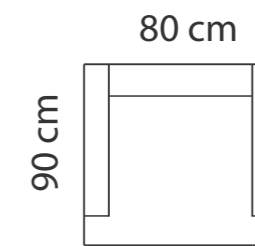

COMBINATIONS

IDA 1