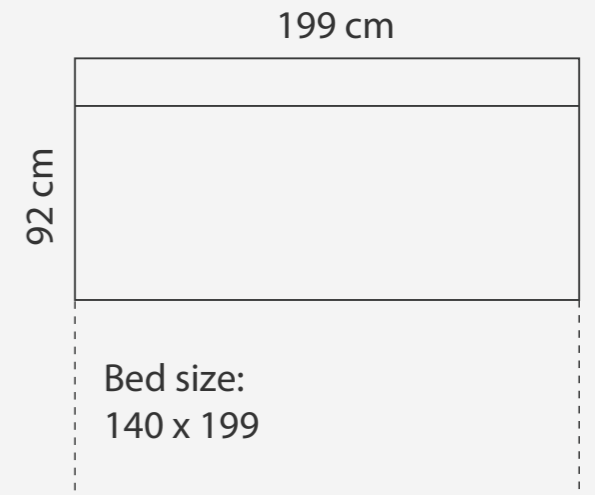

KAIA

PADDING: Polyurethane Foam HR35
FRAME: Birch plywood & pine

COMBINATIONS

KAIA, MAIA

ADDITIONAL INFORMATION

Height: 92 cm
Sitting height: 43 cm
Armrest: 25 cm (UNO)
Dec. pillows: 0 pcs.

LEGS

L36
h- 10 cm
STANDARD

LEG COLORS

- 01 Natural
- STANDARD 03 Dark Brown
- 04 Black
- 05 Oiled Oak (extra price)
- 07 White (extra price)
- 08 Oak stain