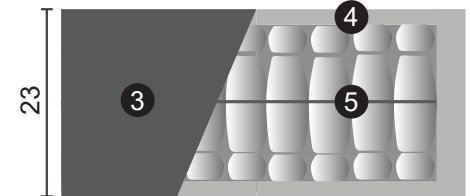

4 SEASONS

Mattress is 2-sided. One side is hard and other is medium hardness. The mattress can be turned around. There's 2 mattresses side-by-side. Left and right side can have different softnesses.

Available sizes:
180 x 200 / 160 x 200

LEGS

METAL

L77
H:13 cm
● black metal
STANDARD

WOOD

L28
H:13 cm

WOODEN LEG COLORS

- 01 Natural
- 03 Dark Brown
- 04 Black
- 05 Oiled Oak
- 07 White

COMPOSITION

TOP MATTRESS

1. Quilted fabric (300g)+piping(2x)
2. Latex or Visco

MATTRESS

3. Fabric
4. Foam HR35
5. 19cm pocket multi layer spring (MLS3)
  One side is medium and other side is hard.
  Can be turned over.

BED FRAME

6. Fabric
7. Foam
8. Pocket springs (5 zone 2,0/1,8)
9. Wooden frame

Available with two headboards:

Loose cover

220x125
240x125

Regular cover
STANDARD

220x125
240x125