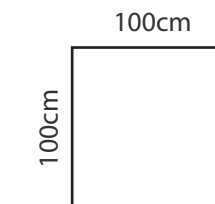

M10R

M10L

M10

M50

M80

ADDITIONAL INFORMATION

Height: 78cm

Sitting height: 45cm

Armrest: 30cm

Sitting depth: 70cm

Dec. pillows: M10R - 1, M10L -1, M50-1

LEGS

L66
h- 2,5 cm
STANDARD
PLASTIC LEG - BLACK

POCKET SPRINGS

M10L-M10-M50-M10-M80

NICE COMBINATIONS