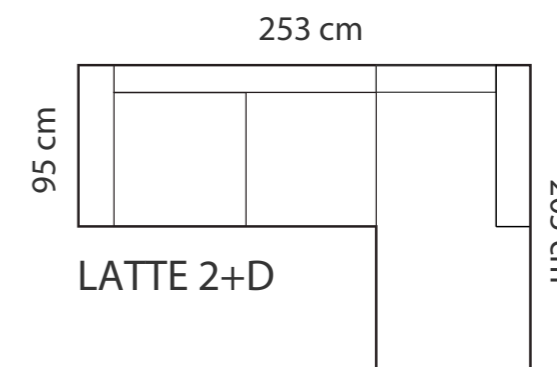

COMBINATIONS