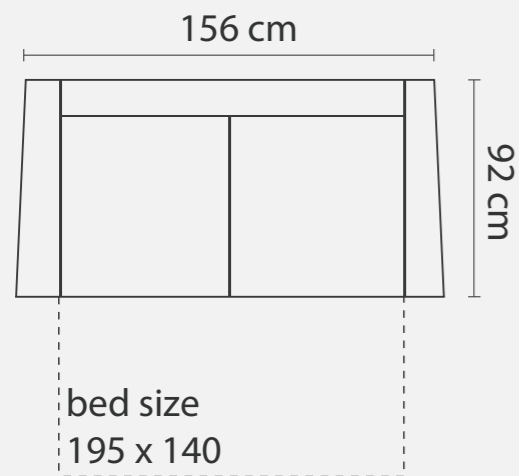

PADOVA 2BS (armrest 4)