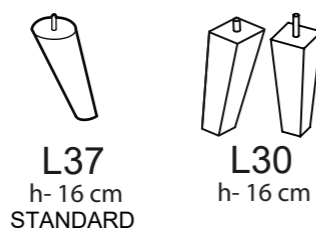

COMBINATIONS

ALICIA 1

ALICIA 2

ALICIA 3

ADDITIONAL INFORMATION

Height: 85 cm
Sitting height: 50 cm
Cushion width: 52 cm
Seat depth: 54 cm
Armrest width: 16 cm
Decorative pillows: 0 pcs.

LEGS

LEG COLORS

Height: 90 cm
 Sitting height: 44 cm
 Armrest: 13 cm
 Sitting depth: 55 cm
 Dec. pillows: 0
 Fabric: Luminata - Silver

LEGS

LEG COLORS

-  01 Natural
-  03 Dark Brown
-  04 Black
-  05 Oiled Oak (extra price)
-  07 White (extra price)
-  STANDARD 08 Oak stain

MEASUREMENTS

AMANDA 2BS+DBox

PADDING: Polyurethane Foam E30
FRAME: Birch plywood & pine

MEASUREMENTS

ADDITIONAL INFORMATION

Height: 90 cm
Sitting height: 46 cm
Armrest: 13 cm
Sitting depth: 55 cm
Dec. pillows: 0
Fabric: Hornet 2 - Grey