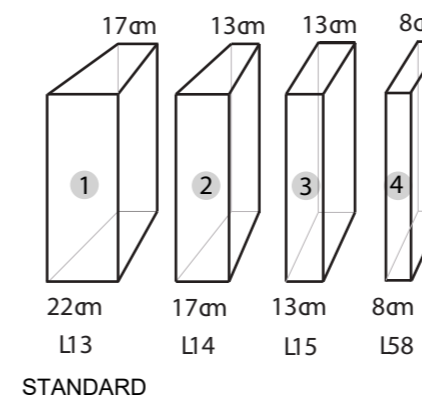

PADOVA

PADDING: Polyurethane Foam HR35
FRAME: Birch plywood & pine

COMBINATIONS

PADOVA 2 BS (armrest 1)

Padova 140
bed mattress width 140cm
bed frame width 160cm

PADOVA 3 BS (armrest 1)

Padova 160
bed mattress width 160cm
bed frame width 180cm

ADDITIONAL INFORMATION

Height: 81 cm
Sitting height: 42 cm
Dec. pillows: 0

LEGS

LEG COLORS

ARMRESTS