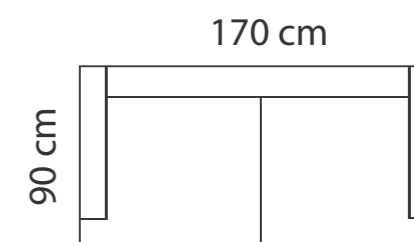

IDA

PADDING: Polyurethane Foam HR35
FRAME: Birch plywood & pine

COMBINATIONS

IDA 2

ADDITIONAL INFORMATION

Height: 86 cm
Sitting height: 46 cm
Armrest: 12 cm
Dec. pillows: 2 pcs.

LEGS

WOODEN LEG COLORS

- 01 Natural
- 03 Dark Brown
- 04 Black
- 05 Oiled Oak (extra price)
- 07 White (extra price)
- 08 Oak stain