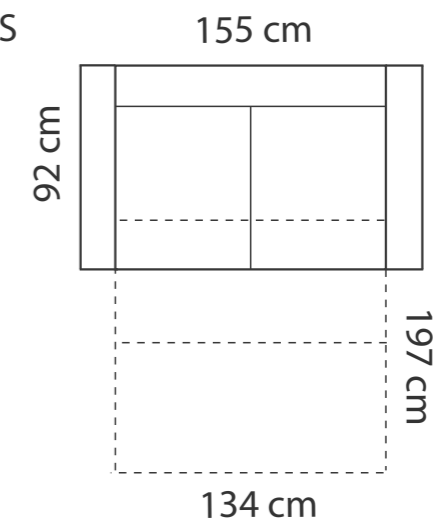

PIA

PADDING: Polyurethane Foam HR35
FRAME: Birch plywood & pine

COMBINATIONS

PIA 1BS

PIA 2BS

PIA 2,5 BS

ADDITIONAL INFORMATION

Height: 88 cm
Sitting height: 43 cm
Dec. pillows: 0 pcs

LEGS

L17
h-6 cm
STANDARD PIA

LEG COLORS

01 Natural

03 Dark Brown

04 Black

05 Oiled Oak (extra price)