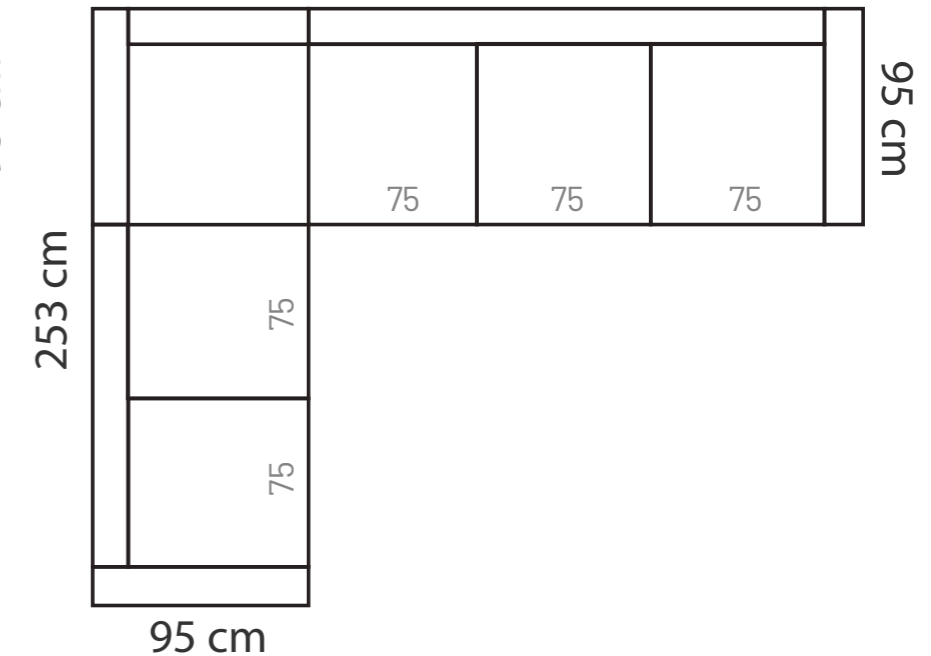

MOCCA 2C3
328 cm