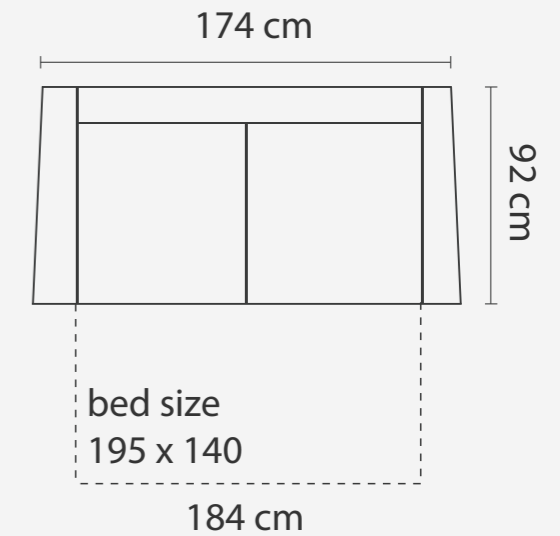

Height: 88 cm
 Sitting height: 46 cm
 Armrest: 11 cm
 Sitting depth: 60 cm
 Dec. pillows: 2 pcs.

LEGS

Will soon have new legs (same legs, but higher):

LEG COLORS

ARMRESTS

MEASUREMENTS

for different combination options

M10R

M10L

M10

M50

M80

ADDITIONAL INFORMATION

Height: 78cm

Sitting height: 45cm

COMBINATIONS

PADOVA 2 BS (armrest 1)

Padova 140
bed mattress width 140cm
bed frame width 160cm

PADOVA 3 BS (armrest 1)

Padova 160
bed mattress width 160cm
bed frame width 180cm

ADDITIONAL INFORMATION

Height: 81 cm
Sitting height: 42 cm
Dec. pillows: 0

ARMRESTS

Measurements tolerance +/- 3 cm

MEASUREMENTS

PLAZA 1

Plaza 1 is also available with 100cm cushion (full width 146cm). 80cm cushion is standard.

PLAZA 2

243 cm

PLAZA 3