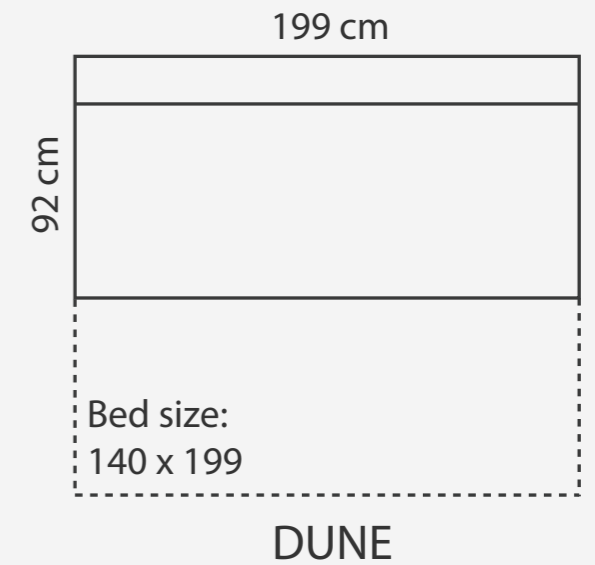

Ateena FS XL

Ateena 3C2

Ateena 2C2

ADDITIONAL INFORMATION

Height: 85cm
 Sitting height: 45cm
 Sitting depth: 50cm
 Sitting width: 74 / 100cm
 Armrest: 10cm
 Dec. pillows: 0 pcs

LEGS

L87
 Ø 3 cm
 h- 19 cm
 ● black metal leg

ADDITIONAL INFORMATION

Height: 92 cm
Sitting height: 43 cm
Dec. pillows: 0 pcs.

LEGS

LEG COLORS

-  01 Natural
-  STANDARD 03 Dark Brown
-  04 Black
-  05 Oiled Oak (extra price)
-  07 White (extra price)
-  08 Oak stain