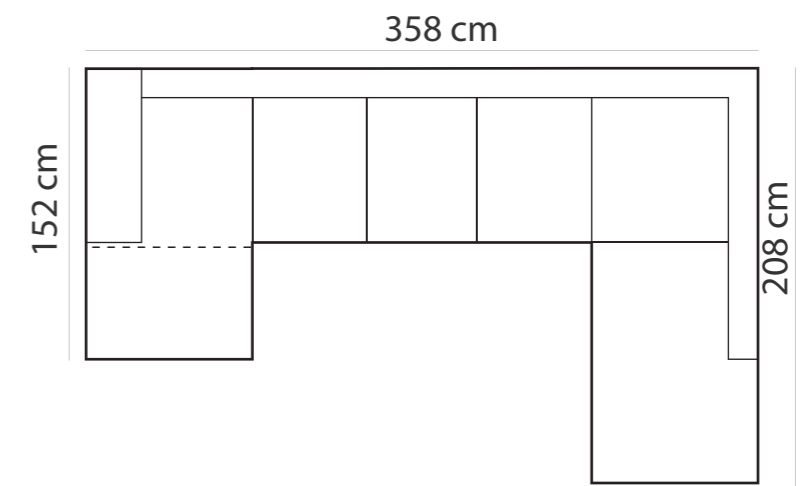

MORGAN - COMBINATIONS

3FS

4FS+D