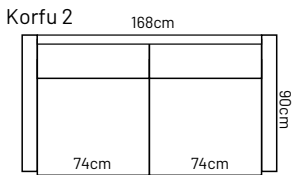

KORFU

FRAME: Birch plywood & pine
PADDING: Polyurethane Foam HR35
BACK CUSHIONS: Fiber 100%

MEASUREMENTS

ADDITIONAL INFORMATION

Height: 85cm
Sitting height: 45cm
Sitting depth: 50cm
Sitting width: 74 / 100cm
Armrest: 10cm
Dec. pillows: 0 pcs

LEGS

L87
Ø 3 cm
h- 19 cm
● black metal leg