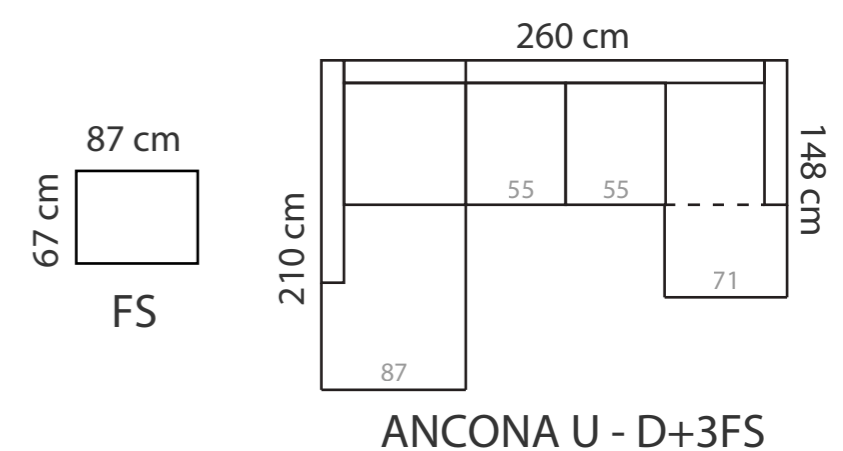

AMORE 3BS

ADDITIONAL INFORMATION

Height: 95 cm
 Sitting height: 46 cm
 Armrest: 13 cm
 Sitting depth: 55 cm
 Dec. pillows: 0

LEGS

L49
 h- 12 cm
 STANDARD

LEG COLORS

-  01 Natural
-  03 Dark Brown
-  04 Black
-  05 Oiled Oak (extra price)
-  07 White (extra price)
-  STANDARD 08 Oak stain

ANCONA

PADDING: Polyurethane Foam E30
 FRAME: Birch plywood & pine

COMBINATIONS

ANCONA 1 ANCONA 2 ANCONA 3
 ANCONA 3 (2*85 - 189cm) - standard
 ANCONA 3 L (3*60 - 204cm)
 ANCONA 3 M (3*55 - 189cm)

ANCONA D+2 ANCONA 3FS
 ANCONA 3FS (3*55 - 189cm) standard
 ANCONA 3FS L (3*60 - 204cm)

ADDITIONAL INFORMATION

Height: 80 cm (standard)
 Sitting height: 49 cm (standard)
 Seat width: 55 / 60 / 83 cm
 Seat depth: 53 cm
 Armrest width: 12 cm
 Decorative pillows: 2 pcs.
 Decorative pillows (Ancona 1): 0 pcs.

ARENA

FRAME: Birch plywood & pine
PADDING: Polyurethane Foam HR35130
BACK CUSHIONS: Fiber 100% 22cm

MEASUREMENTS

Arena D+2.5

ADDITIONAL INFORMATION

Height: 85 cm
Sitting height: 45 cm
Sitting depth: 56 cm
Sitting width: 90 cm
Armrest: 21cm
Dec. pillows: 2 pcs