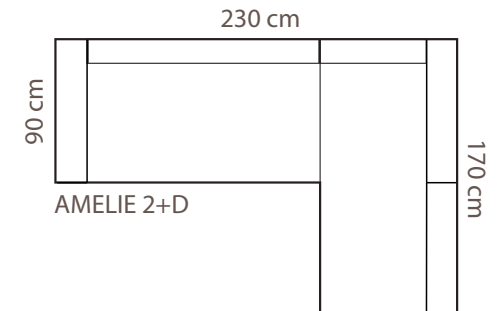

MEASUREMENTS

AMANDA 2BS+DBox

PADDING: Polyurethane Foam E30
FRAME: Birch plywood & pine

MEASUREMENTS

ADDITIONAL INFORMATION

Height: 90 cm
Sitting height: 46 cm
Armrest: 13 cm
Sitting depth: 55 cm
Dec. pillows: 0
Fabric: Hornet 2 - Grey

MEASUREMENTS

AMANDA 2

AMANDA 3BS

ADDITIONAL INFORMATION

Height: 90 cm
 Sitting height: 46 cm
 Armrest: 13 cm
 Sitting depth: 55 cm
 Dec. pillows: 0
 Fabric: Devon 34

LEGS

LEG COLORS

-  01 Natural
-  03 Dark Brown
-  04 Black
-  05 Oiled Oak (extra price)
-  07 White (extra price)
-  STANDARD 08 Oak stain

AMANDA 2

AMANDA 3BS

AMELIE

PADDING: Polyurethane Foam HR35
FRAME: Birch plywood & pine

MEASUREMENTS

ADDITIONAL INFORMATION

Height: 85cm
Sitting height: 45cm
Sitting depth: 50cm
Armrest: 10cm
Dec. pillows: 0 pcs

AMORE 3BS

ADDITIONAL INFORMATION

Height: 95 cm
 Sitting height: 46 cm
 Armrest: 13 cm
 Sitting depth: 55 cm
 Dec. pillows: 0

LEGS

L49
 h- 12 cm
 STANDARD

LEG COLORS

-  01 Natural
-  03 Dark Brown
-  04 Black
-  05 Oiled Oak (extra price)
-  07 White (extra price)
-  STANDARD 08 Oak stain