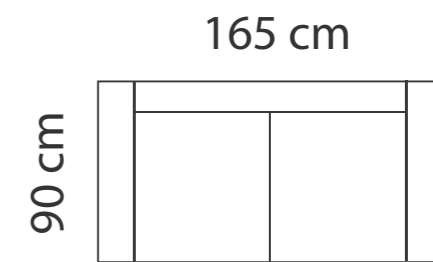

ELLE

PADDING: Polyurethane Foam HR35
FRAME: Birch plywood & pine

COMBINATIONS

ELLE 2

ADDITIONAL INFORMATION

Height: 80 cm
Sitting height: 45 cm
Armrest: 7 cm
Dec. pillows: 2 pcs.

LEGS

WOODEN LEG COLORS

- 01 Natural
- STANDARD 03 Dark Brown
- 04 Black
- 05 Oiled Oak (extra price)
- 07 White (extra price)
- 08 Oak stain