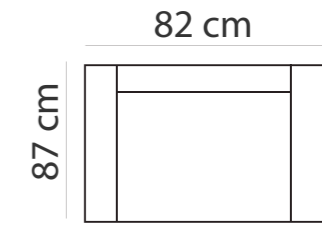

Height: 82 cm
Sitting height: 42 cm
Armrest: 12 cm
Dec. pillows: 2 pcs
Back pillow buttons:
1 pc. per pillow
Fabric: Monaco

LEGS

LEG COLORS

IRMEL

PADDING: Pocket ; Polyurethane Foam HR35
FRAME: Birch plywood & pine

COMBINATIONS

IRMEL 1

IRMEL 2

IRMEL 3

ADDITIONAL INFORMATION

Height: 82 cm
Sitting height: 42 cm
Armrest: 12 cm
Dec. pillows: 2 pcs
Fabric: Nice - Hazel

LEGS

L37
h- 16 cm
STANDARD

ISABELLA L D+2

ISABELLA L 3FS

ADDITIONAL INFORMATION

Height: 78 cm
 Sitting height: 45 cm
 Sitting depth: 60 cm
 Armrest: 14 cm
 Dec. pillows: 0 pcs

LEGS

WOODEN LEG COLORS

-  01 Natural
-  03 Dark Brown
-  04 Black
-  05 Oiled Oak (extra price)