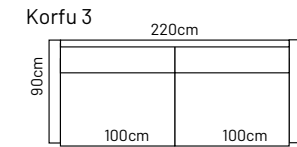

Korfu ottoman 100x60

MEASUREMENTS

Korfu ottoman 75x75