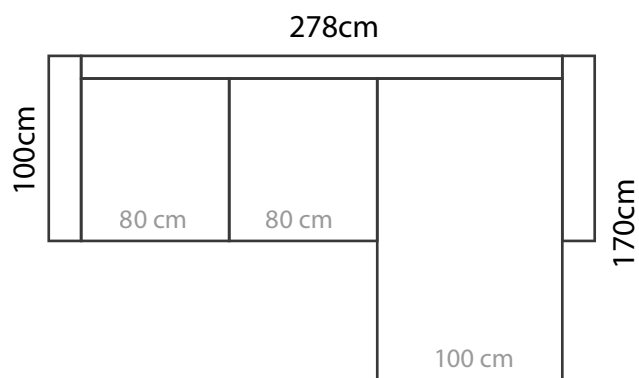

MEASUREMENTS
for different combination options

RIZZI 2+D