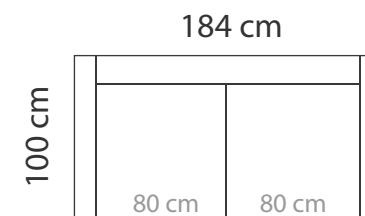

RIZZI

PADDING: Feather+fiber, Polyurethane Foam HR35
FRAME: Birch plywood & pine
BACK CUSHIONS: Feather+fiber

MEASUREMENTS

RIZZI 2

65% new white Hungarian duck feathers class 2 (EN12934)
35% Hollow conjugated siliconized virgin polyester fiber HCS7dx64mm

ADDITIONAL INFORMATION

Height: 90 cm
Sitting height: 46 cm
Armrest: 12 cm
Sitting depth: 65 cm
Dec. pillows: 0 pcs.
Fabric: Casual 09

LEGS

L85

h- 17 cm
● silver
STANDARD

METAL LEGS

L76

h- 17 cm
● silver

L78

h- 17 cm
● black

WOODEN LEG

L86

h-17 cm

STANDARD	
01	Natural
04	Black
05	Oiled Oak +5€/pc
08	Oak stain

ARMRESTS

12cm
RIZZI

23cm
PLAZA

Measurements tolerance +/- 3 cm