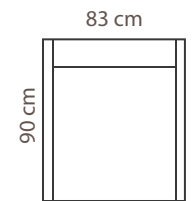

ADDITIONAL INFORMATION

Height: 40 cm
Sitting height: 40 cm
Sleeping area: 63 x 189 cm

SLIM LINE

PADDING: Feather & Polyurethane Foam HR35
 FRAME: Birch plywood & pine

COMBINATIONS

SLIM LINE 3

SLIM LINE 2

SLIM LINE 1