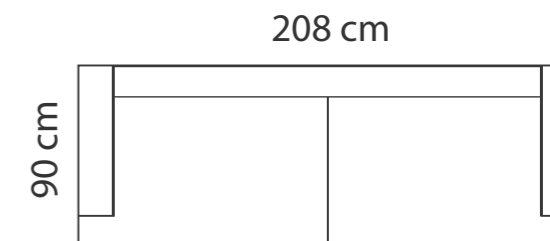

IDA 3

OTTOMAN

ADDITIONAL INFORMATION

Height: 86 cm
 Sitting height: 46 cm
 Armrest: 12 cm
 Dec. pillows: 2 pcs.

LEGS

L48
 h- 13 cm
 METAL LEG
 STANDARD

L49
 h- 12 cm

WOODEN LEG COLORS