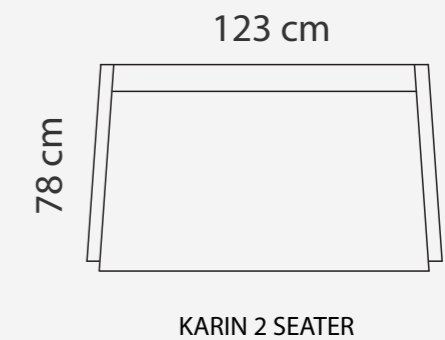

KARIN

PADDING: Polyurethane Foam RP28145
FRAME: Birch plywood & pine

COMBINATIONS

ADDITIONAL INFORMATION

Height: 91cm
Sitting height: 38cm
Sitting depth: 58cm
Armrest: 5cm

LEGS

ARMREST/LEG COLORS

- 01 Natural
- STANDARD 03 Dark Brown
- 04 Black
- 05 Oiled Oak (extra price)