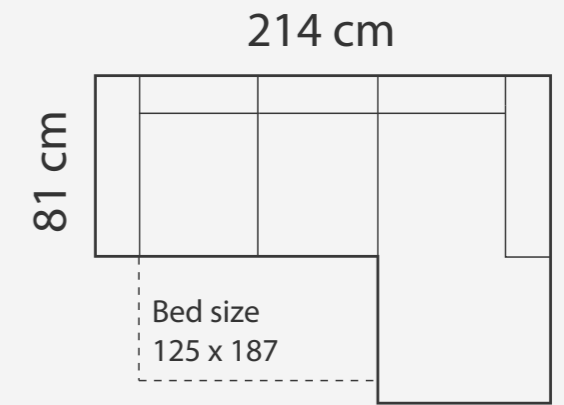

COMBINATIONS

RENO 2BS+DBOX

ADDITIONAL INFORMATION

Height: 75 cm
Sitting height: 45 cm
Dec. pillows: 0 pcs.

LEGS

WOODEN LEG COLORS

- 01 Natural
- STANDARD 03 Dark Brown
- 04 Black
- 05 Oiled Oak (extra price)
- 07 White (extra price)
- 08 Oak stain