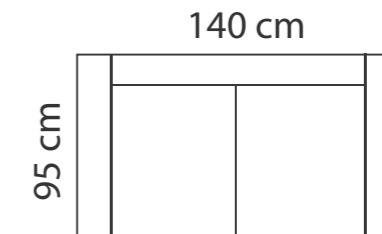

PANAMERA

PADDING: Polyurethane Foam HR35
FRAME: Birch plywood & pine

COMBINATIONS

PANAMERA 1

ADDITIONAL INFORMATION

Height: 104 cm
Sitting height: 44 / 48 cm
Armrest: 13 cm
Dec. pillows: 0 pcs.

LEGS

L17
h- 6 cm
STANDARD

L22
7 x 7 cm
h- 10 cm

LEG COLORS

01 Natural

STANDARD

03 Dark Brown

04 Black

05 Oiled Oak (extra price)

07 White (extra price)