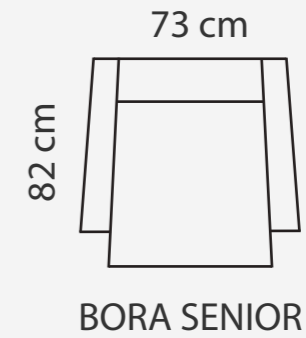

COMBINATIONS

ADDITIONAL INFORMATION

Armrest: 6 cm
Sitting depth: 50 cm
Dec. pillows: 0 pcs.

LEGS

LEG COLORS

- 01 Natural
- STANDARD 03 Dark Brown
- 04 Black
- 05 Oiled Oak
- 08 Oak stain