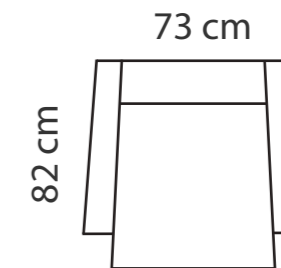

Ateena FS XL

Ateena 3C2

Ateena 2C2

ADDITIONAL INFORMATION

Height: 85cm
 Sitting height: 45cm
 Sitting depth: 50cm
 Sitting width: 74 / 100cm
 Armrest: 10cm
 Dec. pillows: 0 pcs

LEGS

L87
 Ø 3 cm
 h- 19 cm
 ● black metal leg

08 Oak stain

BORA, POLO - SENIOR

PADDING: Polyurethane Foam RP35

FRAME: Birch plywood & pine

BORA SENIOR
Height: 96 cm
Sitting height: 47 cm

POLO SENIOR
Height: 102 cm
Sitting height: 47 cm
Neckpillow

POLO OTTOMAN
Height: 43 cm

PADDING: Polyurethane Foam HR35

FRAME: Birch plywood & pine

BORA
Height: 96 cm
Sitting height: 45 cm

POLO
Height: 102 cm
Sitting height: 45 cm
Neckpillow

MILO - rocking chair
Height: 102 cm
Sitting height: 45 cm
Neckpillow

COMBINATIONS

BORA

POLO

OTTOMAN

MILO

ADDITIONAL INFORMATION

Armrest: 6 cm
Sitting depth: 50 cm
Dec. pillows: 0 pcs.

LEGS