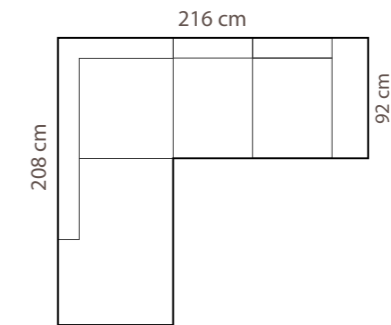

COMBINATIONS

IRMEL 1

IRMEL 2

IRMEL 3

ADDITIONAL INFORMATION

Height: 82 cm
Sitting height: 42 cm
Armrest: 12 cm
Dec. pillows: 2 pcs
Fabric: Nice - Hazel

LEGS

L37
h- 16 cm
STANDARD

ISABELLA L D+2

ISABELLA L 3FS

ADDITIONAL INFORMATION

Height: 78 cm
 Sitting height: 45 cm
 Sitting depth: 60 cm
 Armrest: 14 cm
 Dec. pillows: 0 pcs

LEGS

WOODEN LEG COLORS

-  01 Natural
-  03 Dark Brown
-  04 Black
-  05 Oiled Oak (extra price)

ISABELLA M

PADDING: Polyurethane Foam EP30
 FRAME: Birch plywood & pine

COMBINATIONS

ISABELLA M D+2

ISABELLA M 3FS

ADDITIONAL INFORMATION

Height: 78 cm
 Sitting height: 45 cm
 Sitting depth: 60 cm
 Armrest: 14 cm
 Dec. pillows: 0 pcs