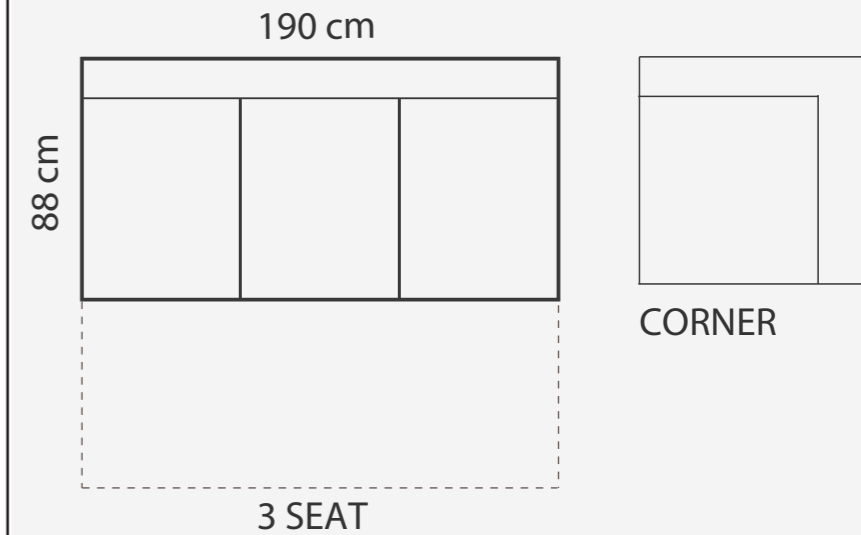

COMPONENTS

ADDITIONAL INFORMATION

Height: 85 cm
Sitting height: 44 cm
Dec. pillows: 2 pcs

LEGS

L10
h- 8 cm
STANDARD

LEG COLORS

01 Natural

STANDARD

03 Dark Brown

04 Black

05 Oiled Oak
(extra price)

08 Oak Stain

ARMRESTS

RAMOS WING CLASSIC
21 cm 23 cm 12 cm
STANDARD