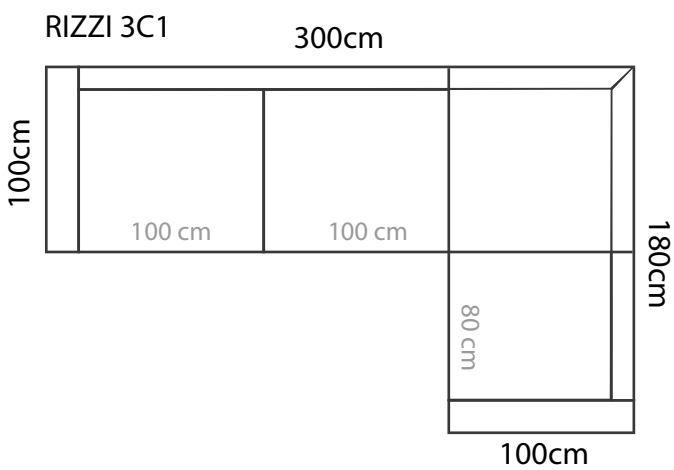

MEASUREMENTS
for different combination options

IN DEVELOPMENT can be ordered from 2020