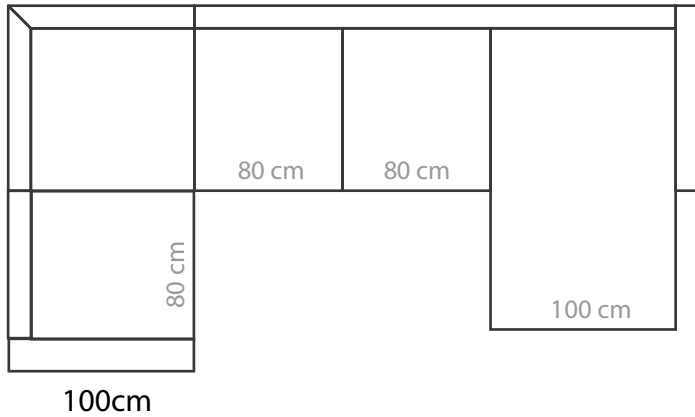

RIZZI 1+C+2+D
363cm