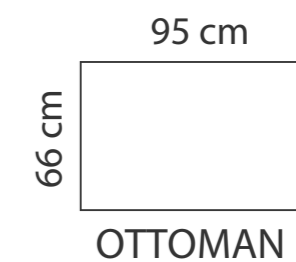

VERDE

PADDING: Polyurethane Foam HR35
FRAME: Birch plywood & pine

COMBINATIONS

ADDITIONAL INFORMATION

Height: 89 cm
Sitting height: 46 cm
Armrest: 19 cm
Dec. pillows: 0 pcs.

LEGS

WOODEN LEG COLORS

- 01 Natural
- STANDARD 03 Dark Brown
- 04 Black
- 05 Oiled Oak (extra price)
- 07 White (extra price)
- 08 Oak stain

ARMREST