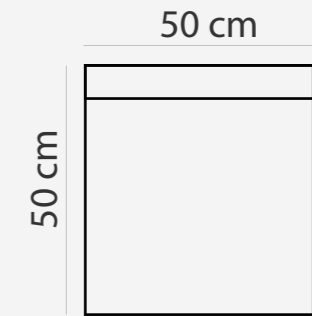

Ateena FS XL

Ateena 3C2

Ateena 2C2

ADDITIONAL INFORMATION

Height: 85cm
 Sitting height: 45cm
 Sitting depth: 50cm
 Sitting width: 74 / 100cm
 Armrest: 10cm
 Dec. pillows: 0 pcs

LEGS

L87
 Ø 3 cm
 h- 19 cm
 ● black metal leg

MEASUREMENTS

78 cm
CLUB CHAIR

ADDITIONAL INFORMATION

Height: 84 cm
Sitting height: 44 cm
Sitting depth: 49 cm
Armrest: 10 cm

LEGS

L37
h 16 cm

LEG COLORS

01 Natural

ADDITIONAL INFORMATION

Height: 105 cm
Sitting height: 45 cm
Armrest: 15 cm
Dec. pillows: 0 pcs.

LEGS

LEG COLORS

-  01 Natural
-  03 Dark Brown
-  04 Black
-  05 Oiled Oak (extra price)
-  07 White (extra price)
-  08 Oak stain

DAISY

PADDING: Polyurethane Foam D55

FRAME: Birch plywood & pine

COMBINATIONS

ADDITIONAL INFORMATION

Height: 90cm
Sitting height: 48cm
Sitting depth: 45cm
Fabric: Joshua - Ash

LEG COLORS

- STANDARD 01 Natural
- 03 Dark Brown
- 04 Black
- 07 White