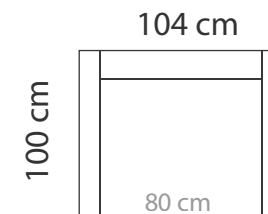

MEASUREMENTS

RIZZI 1