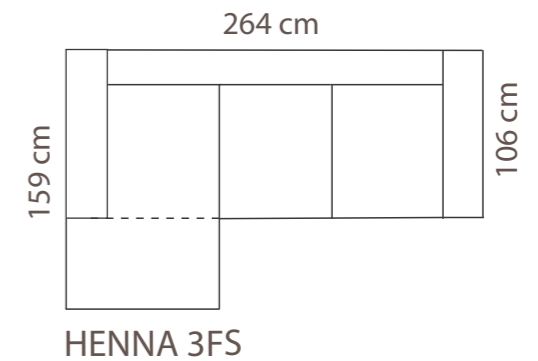

COMBINATIONS

ADDITIONAL INFORMATION

Height: 88cm
Sitting height: 45cm
Armrest: 25cm
Dec. pillows: 2 pcs

LEGS

LEG COLORS

01 Natural

03 Dark Brown

04 Black

05 Oiled Oak (extra price)

08 Oak stain