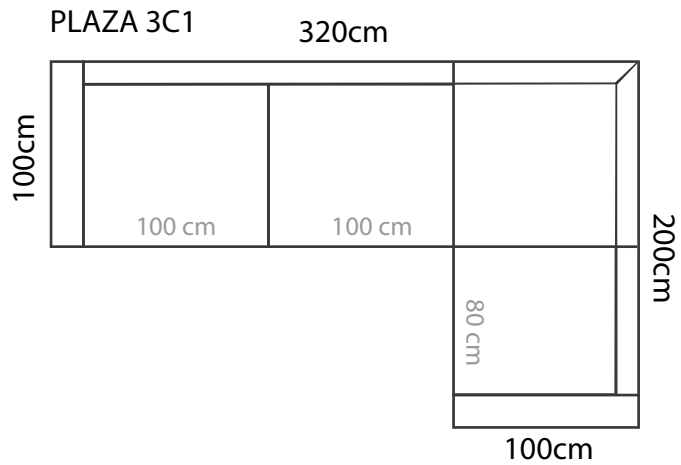

PANAMA 240 cm, PINEA 250 cm

ADDITIONAL INFORMATION

Height: 82 cm
 Sitting height: 43 cm
 Dec. pillows: 2 pcs.

LEGS

L61
 h- 7 cm
 5,5 x 9,5 cm
 STANDARD

LEG COLORS

-  01 Natural
-  STANDARD 03 Dark Brown
-  04 Black
-  05 Oiled Oak (extra price)
-  07 White (extra price)
-  08 Oak stain

ARMRESTS

Measurements tolerance +/- 3 cm

MEASUREMENTS

PLAZA 1

Plaza 1 is also available with 100cm cushion (full width 146cm). 80cm cushion is standard.

PLAZA 2

243 cm

PLAZA 3

PLAZA 2+D

PLAZA 1+D

PLAZA D+3

PLAZA D+2

PLAZA D+1

MEASUREMENTS
for different combination options

1 is also available with 100cm cushion.
80cm cushion is standard.

PLAZA 2C2

PLAZA 2C1 (100cm)

MEASUREMENTS

for different combination options

PLAZA 3+C+3+D
403cm

PLAZA 2+C+3+D
403cm

PLAZA chaise
146cm

PLAZA 2+C+2+D
383cm

PLAZA 1+C+2+D
383cm