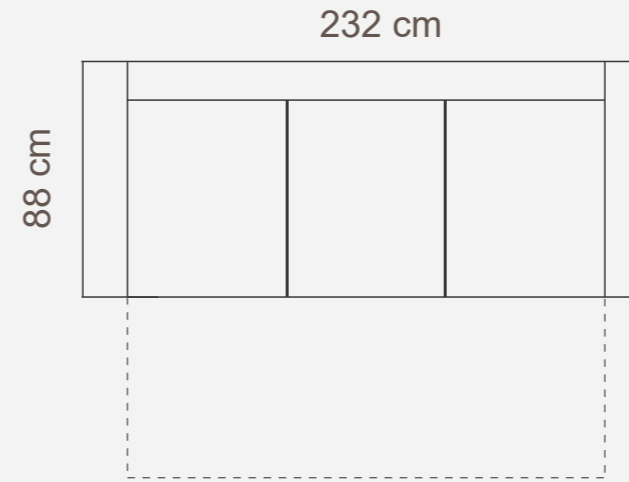

RAMOS

COMBINATIONS

RAMOS 2BS+C+2DBOX
(combination 4)

RAMOS DBOX+ 2BS+C+sDBOX
(combination 5)

RAMOS 2SEAT+C+2BS
(combination 6)