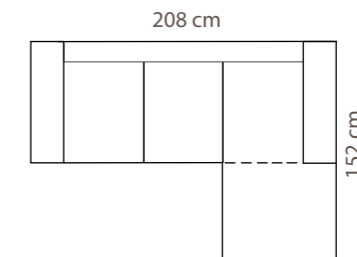

COMBINATIONS

IRMEL 1

IRMEL 2

IRMEL 3

ADDITIONAL INFORMATION

Height: 82 cm
Sitting height: 42 cm
Armrest: 12 cm
Dec. pillows: 2 pcs
Fabric: Nice - Hazel

LEGS

L37
h- 16 cm
STANDARD

ISABELLA L D+2

ISABELLA L 3FS

ADDITIONAL INFORMATION

Height: 78 cm
 Sitting height: 45 cm
 Sitting depth: 60 cm
 Armrest: 14 cm
 Dec. pillows: 0 pcs

LEGS

WOODEN LEG COLORS

-  01 Natural
-  03 Dark Brown
-  04 Black
-  05 Oiled Oak (extra price)

ISABELLA M

PADDING: Polyurethane Foam EP30
 FRAME: Birch plywood & pine

COMBINATIONS

ISABELLA M D+2

ISABELLA M 3FS

ADDITIONAL INFORMATION

Height: 78 cm
 Sitting height: 45 cm
 Sitting depth: 60 cm
 Armrest: 14 cm
 Dec. pillows: 0 pcs