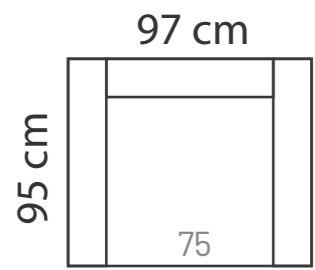

MEASUREMENTS

for different combination options

IN DEVELOPMENT can be ordered from 2020

MOCCA 1
new armchair