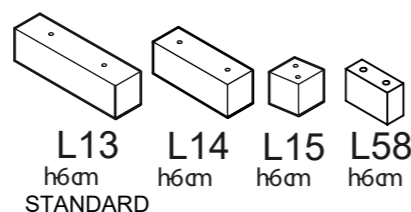

PADOVA 70

PADDING: Polyurethane Foam HR35
FRAME: Birch plywood & pine

COMBINATIONS

ADDITIONAL INFORMATION

Height: 81 cm
Sitting height: 45 cm
Sitting width: 83 cm
Sitting depth: 58 cm
Dec. pillows: 0

LEGS

LEG COLORS

- 01 Natural
- STANDARD 03 Dark Brown
- 04 Black
- 05 Oiled Oak (extra price)
- 07 White (extra price)

ARMRESTS