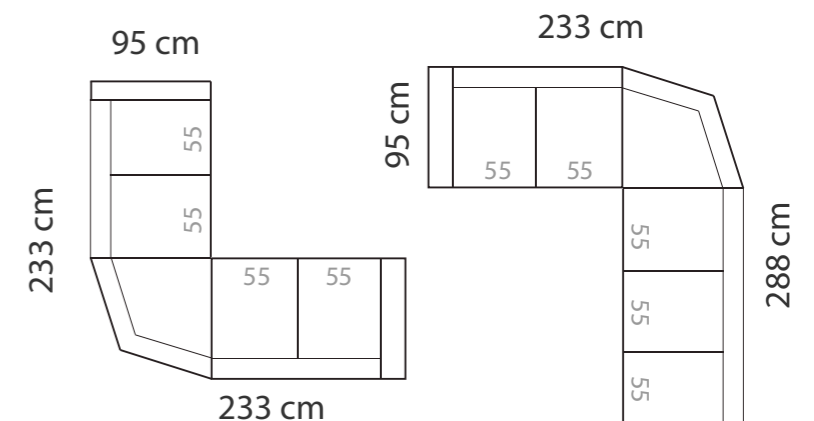

ADDITIONAL INFORMATION

Height: 80 cm (standard)
 Sitting height: 49 cm (standard)
 Seat width: 55 / 60 / 83 cm
 Seat depth: 53 cm
 Armrest width: 12 cm
 Decorative pillows: 2 pcs.
 Decorative pillows (Ancona 1): 0 pcs.

ARENA

FRAME: Birch plywood & pine
PADDING: Polyurethane Foam HR35130
BACK CUSHIONS: Fiber 100% 22cm

MEASUREMENTS

Arena D+2.5

ADDITIONAL INFORMATION

Height: 85 cm
Sitting height: 45 cm
Sitting depth: 56 cm
Sitting width: 90 cm
Armrest: 21cm
Dec. pillows: 2 pcs

Ateena FS XL

Ateena 3C2

Ateena 2C2

ADDITIONAL INFORMATION

Height: 85cm
 Sitting height: 45cm
 Sitting depth: 50cm
 Sitting width: 74 / 100cm
 Armrest: 10cm
 Dec. pillows: 0 pcs

LEGS

L87
 Ø 3 cm
 h- 19 cm
 ● black metal leg

COMBINATIONS

BONITA 1

BONITA 2

BONITA 3

BONITA 2N2

BONITA 2N3

ADDITIONAL INFORMATION

Height: 104 cm
Sitting height: 44 cm
Armrest: 13cm
Dec. pillows: 0