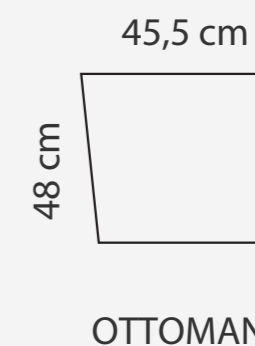

COMBINATIONS

ADDITIONAL INFORMATION

Armrest: 106 cm
Sitting depth: 49 cm
Dec. pillows: 0 pcs.

LEGS

L28;L29
h- 12,5 cm/13 cm
STANDARD

LEG COLORS

- 01 Natural
- 03 Dark Brown
- 04 Black
- 05 Oiled Oak (extra price)
- 07 White (extra price)
- 08 Oak stain