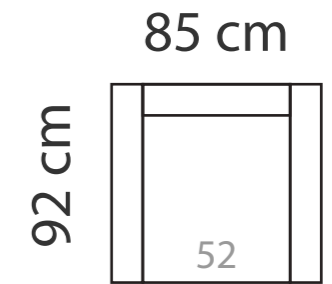

COMBINATIONS

ADORE 3FS

ADORE 3

ADORE 2

ADORE 1

ADDITIONAL INFORMATION

Height: 90 cm
Sitting height: 44 cm
Armrest: 13 cm
Sitting depth: 55 cm
Dec. pillows: 0

LEGS

COMBINATIONS

ALICIA 1

ALICIA 2

ALICIA 3

ADDITIONAL INFORMATION

Height: 85 cm
Sitting height: 50 cm
Cushion width: 52 cm
Seat depth: 54 cm
Armrest width: 16 cm
Decorative pillows: 0 pcs.

LEGS

LEG COLORS

Height: 90 cm
 Sitting height: 44 cm
 Armrest: 13 cm
 Sitting depth: 55 cm
 Dec. pillows: 0
 Fabric: Luminata - Silver

LEGS

LEG COLORS

-  01 Natural
-  03 Dark Brown
-  04 Black
-  05 Oiled Oak (extra price)
-  07 White (extra price)
-  STANDARD 08 Oak stain