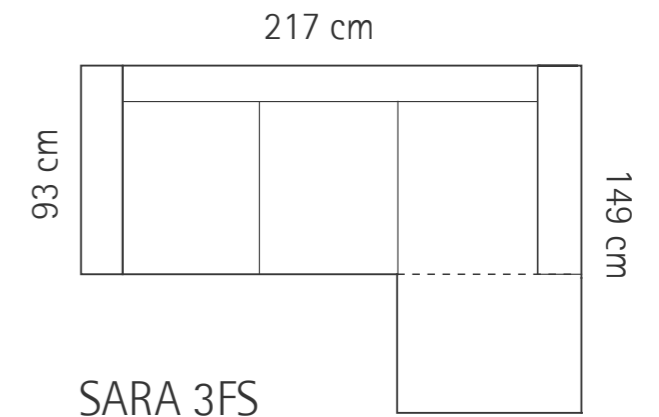

COMBINATIONS

ADDITIONAL INFORMATION

Height: 90 cm
Sitting height: 48 cm
Armrest: 16 cm
Sitting depth: 65 cm
Dec. pillows: 2 pcs.

LEGS

LEG COLORS

- 01 Natural
- 03 Dark Brown
- 04 Black
- 05 Oiled Oak (extra price)
- 07 White (extra price)
- STANDARD 08 Oak stain