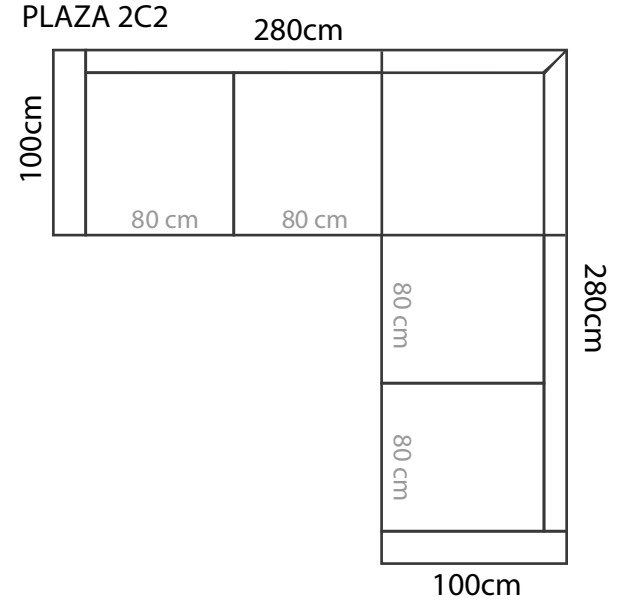

PANAMA 240 cm, PINEA 250 cm

ADDITIONAL INFORMATION

Height: 82 cm
 Sitting height: 43 cm
 Dec. pillows: 2 pcs.

LEGS

L61
 h- 7 cm
 5,5 x 9,5 cm
 STANDARD

LEG COLORS

-  01 Natural
-  STANDARD 03 Dark Brown
-  04 Black
-  05 Oiled Oak (extra price)
-  07 White (extra price)
-  08 Oak stain

ARMRESTS

Measurements tolerance +/- 3 cm

MEASUREMENTS

PLAZA 1

Plaza 1 is also available with 100cm cushion (full width 146cm). 80cm cushion is standard.

PLAZA 2

243 cm

PLAZA 3

PLAZA 2+D

PLAZA 1+D

PLAZA D+3

PLAZA D+2

PLAZA D+1

MEASUREMENTS
for different combination options

1 is also available with 100cm cushion.
80cm cushion is standard.

PLAZA 2C2

PLAZA 2C1 (100cm)

MEASUREMENTS

for different combination options

PLAZA 3+C+3+D
403cm

PLAZA 2+C+3+D
403cm

PLAZA chaise
146cm

PLAZA 2+C+2+D
383cm

PLAZA 1+C+2+D
383cm