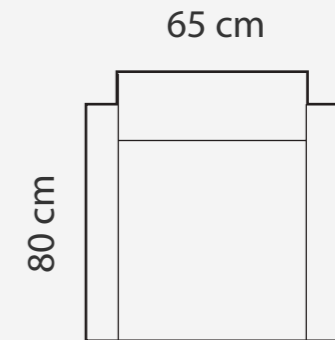

COMBINATIONS