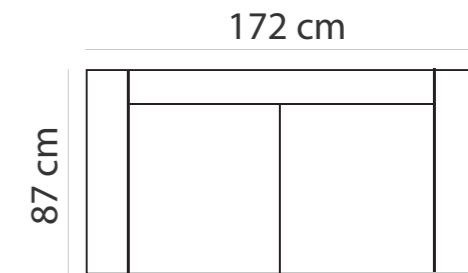

Height: 82 cm
Sitting height: 42 cm
Armrest: 12 cm
Dec. pillows: 2 pcs
Back pillow buttons:
1 pc. per pillow
Fabric: Monaco

LEGS

LEG COLORS

IRMEL

PADDING: Pocket ; Polyurethane Foam HR35
FRAME: Birch plywood & pine

COMBINATIONS

IRMEL 1

IRMEL 2

IRMEL 3

ADDITIONAL INFORMATION

Height: 82 cm
Sitting height: 42 cm
Armrest: 12 cm
Dec. pillows: 2 pcs
Fabric: Nice - Hazel

LEGS

L37
h- 16 cm
STANDARD

ISABELLA L D+2

ISABELLA L 3FS

ADDITIONAL INFORMATION

Height: 78 cm
 Sitting height: 45 cm
 Sitting depth: 60 cm
 Armrest: 14 cm
 Dec. pillows: 0 pcs

LEGS

WOODEN LEG COLORS

-  01 Natural
-  03 Dark Brown
-  04 Black
-  05 Oiled Oak (extra price)