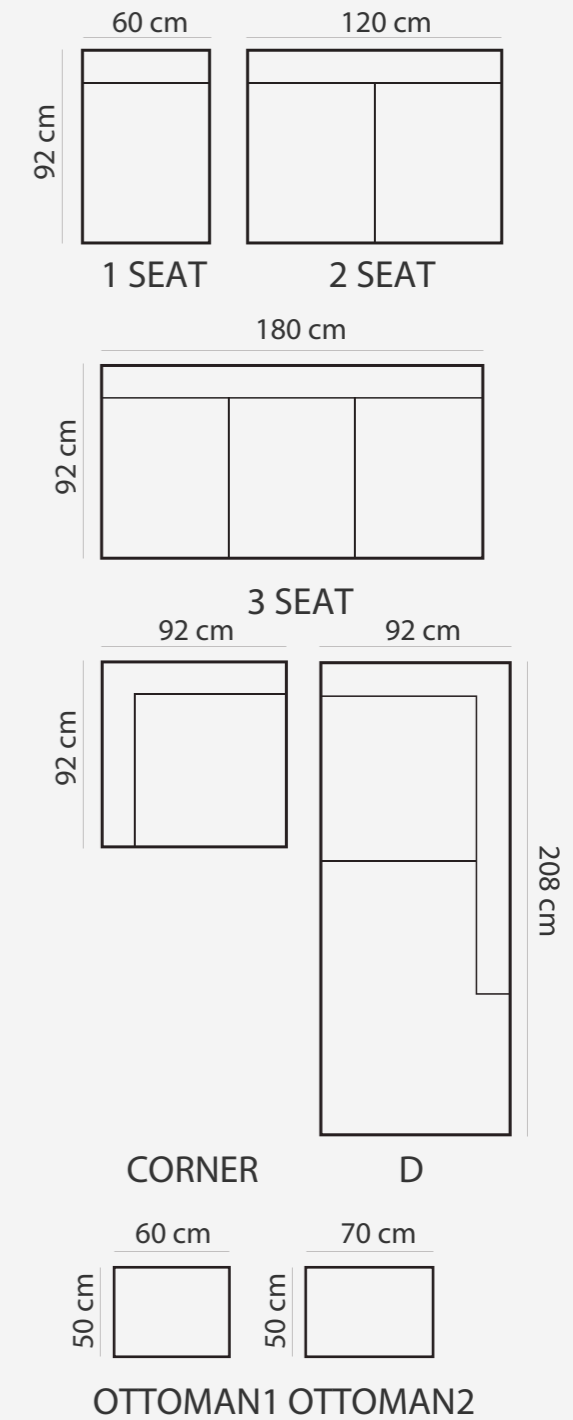

COMPONENTS

ADDITIONAL INFORMATION

Sitting height: 42 cm
Armrest: 26 cm

LEGS

L6
2,5 x 26 cm
h- 5 cm
STANDARD

L3
2,5 x 14 cm
h- 5 cm

LEG COLORS

01 Natural

03 Dark Brown

04 Black

05 Oiled Oak (extra price)