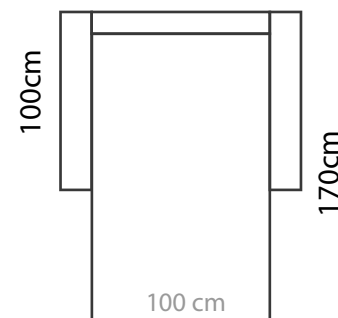

PANAMA 240 cm, PINEA 250 cm

ADDITIONAL INFORMATION

Height: 82 cm
 Sitting height: 43 cm
 Dec. pillows: 2 pcs.

LEGS

L61
 h- 7 cm
 5,5 x 9,5 cm
 STANDARD

LEG COLORS

-  01 Natural
-  STANDARD 03 Dark Brown
-  04 Black
-  05 Oiled Oak (extra price)
-  07 White (extra price)
-  08 Oak stain

ADDITIONAL INFORMATION

Height: 90 cm
 Sitting height: 46 cm
 Armrest: 23 cm
 Sitting depth: 65 / 135 cm
 Dec. pillows: 0 pcs.

LEGS

METAL LEGS

WOODEN LEG

- | | |
|----------|---------------------|
| STANDARD | 01 Natural |
| | 04 Black |
| | 05 Oiled Oak +5€/pc |
| | 08 Oak stain |

ARMRESTS

Measurements tolerance +/- 3 cm

MEASUREMENTS

PLAZA 1

Plaza 1 is also available with 100cm cushion (full width 146cm). 80cm cushion is standard.

PLAZA 2

243 cm

PLAZA 3

PLAZA 2C1 (100cm)

MEASUREMENTS

for different combination options

PLAZA 3+C+3+D
403cm

PLAZA 2+C+3+D
403cm

PLAZA chaise
146cm

PLAZA 2+C+2+D
383cm

PLAZA 1+C+2+D
383cm