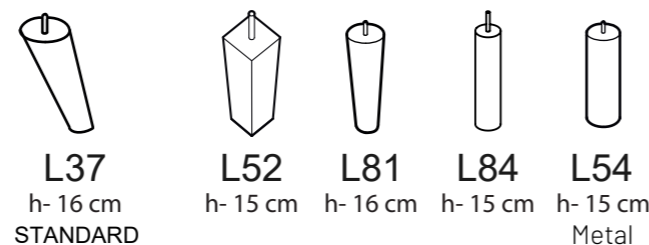

ANCONA

PADDING: Polyurethane Foam E30
FRAME: Birch plywood & pine

COMBINATIONS

ANCONA 1 ANCONA 2 ANCONA 3
ANCONA 3 (2*85 - 189cm) - standard
ANCONA 3 L (3*60 - 204cm)
ANCONA 3 M (3*55 - 189cm)

ANCONA D+2 ANCONA 3FS
ANCONA 3FS (3*55 - 189cm) standard
ANCONA 3FS L (3*60 - 204cm)

ADDITIONAL INFORMATION

Height: 80 cm (standard)
Sitting height: 49 cm (standard)
Seat width: 55 / 60 / 83 cm
Seat depth: 53 cm
Armrest width: 12 cm
Decorative pillows: 2 pcs.
Decorative pillows (Ancona 1): 0 pcs.

LEGS

LEG COLORS