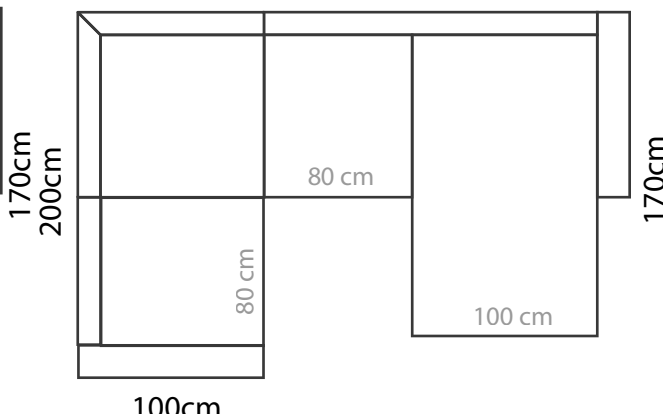

PLAZA 1+C+1+D
303cm

1 is also available with 100cm cushion.
80cm cushion is standard.