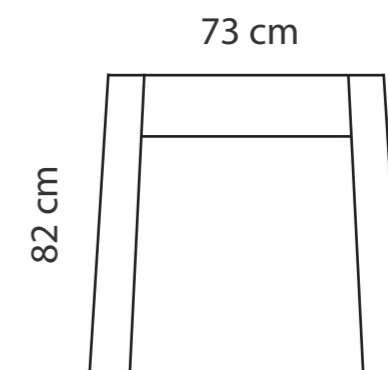

ADDITIONAL INFORMATION

Armrest: 106 cm
Sitting depth: 49 cm
Dec. pillows: 0 pcs.

LEGS

L28;L29
h- 12,5 cm/13 cm
STANDARD

LEG COLORS

-  01 Natural
-  03 Dark Brown
-  04 Black
-  05 Oiled Oak (extra price)
-  07 White (extra price)
-  08 Oak stain

FIZZ PADDING(FIZZ HIGH;LOW): Polyurethane Foam HR35
 PADDING(SENIORS): Polyurethane Foam HR35
 FRAME: Birch plywood & pine

COMBINATIONS

FIZZ LOW
 Height: 88 cm
 Sitting height: 44 cm

FIZZ SENIOR LOW
 Height: 88 cm
 Sitting height: 46 cm

FIZZ SENIOR HIGH
 Height: 105 cm
 Sitting height: 46 cm

FIZZ HIGH
 Height: 105 cm
 Sitting height: 44 cm

FIZZ SENIOR +
 Height: 108 cm
 Sitting height: 51 cm

FIZZ LOW, FIZZ HIGH
 FIZZ SENIOR LOW, FIZZ
 SENIOR HIGH, FIZZ SENIOR+

OTTOMAN

ADDITIONAL INFORMATION

Armrest: 10 cm
 Sitting depth: 52 cm
 Dec. pillows: 0 pcs.

LEGS

L28;L29
 h- 12,5 cm/13 cm
 FIZZ LOW, FIZZ HIGH

L30
 h- 16 cm
 FIZZ SENIOR,
 FIZZ SENIOR HIGH

L31;L32
 h- 17,5 cm/18,5 cm
 FIZZ SENIOR +