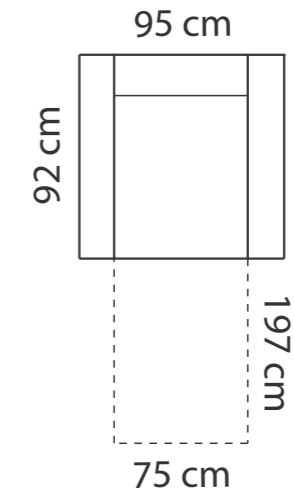

COMBINATIONS

PIA 1BS