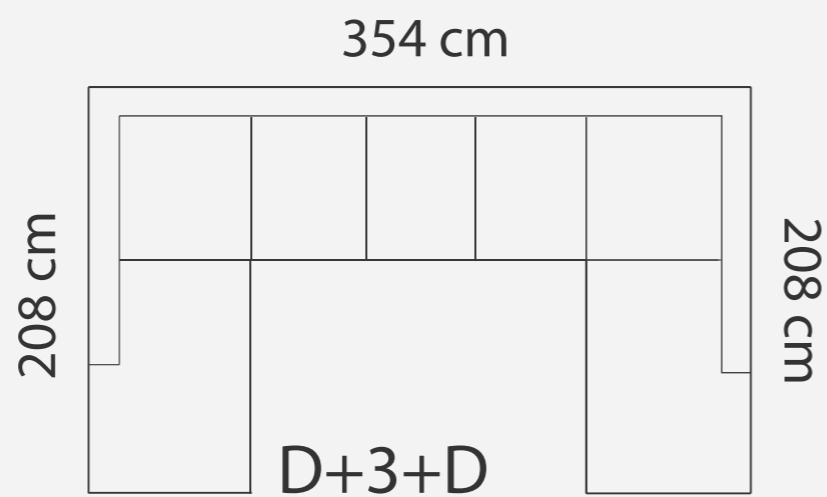

FALCON

COMBINATIONS