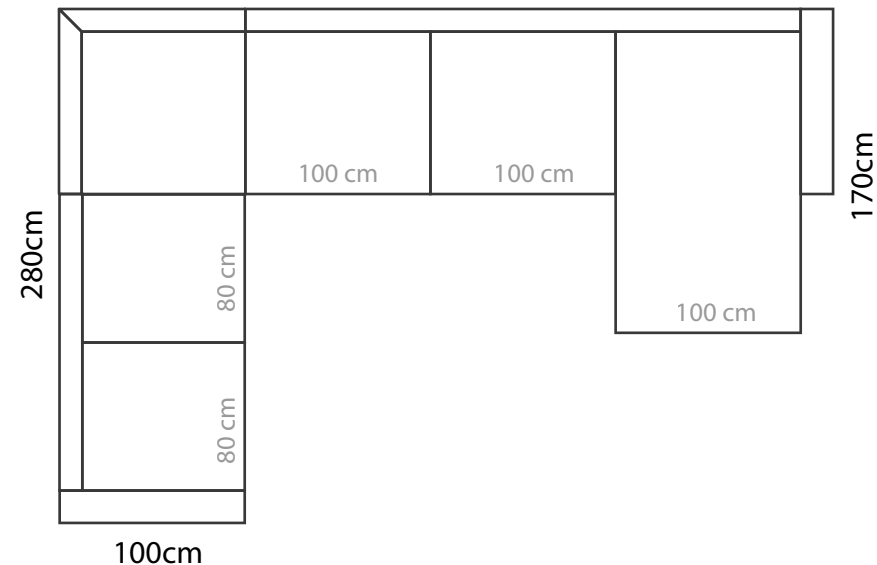

PANAMA 240 cm, PINEA 250 cm

ADDITIONAL INFORMATION

Height: 82 cm
 Sitting height: 43 cm
 Dec. pillows: 2 pcs.

LEGS

L61
 h- 7 cm
 5,5 x 9,5 cm
 STANDARD

LEG COLORS

-  01 Natural
-  STANDARD 03 Dark Brown
-  04 Black
-  05 Oiled Oak (extra price)
-  07 White (extra price)
-  08 Oak stain

ADDITIONAL INFORMATION

Height: 90 cm
 Sitting height: 46 cm
 Armrest: 23 cm
 Sitting depth: 65 / 135 cm
 Dec. pillows: 0 pcs.

LEGS

METAL LEGS

WOODEN LEG

- | | |
|----------|---------------------|
| STANDARD | 01 Natural |
| | 04 Black |
| | 05 Oiled Oak +5€/pc |
| | 08 Oak stain |

ARMRESTS

Measurements tolerance +/- 3 cm

MEASUREMENTS

PLAZA 1

Plaza 1 is also available with 100cm cushion (full width 146cm). 80cm cushion is standard.

PLAZA 2

243 cm

PLAZA 3

PLAZA 2C1 (100cm)

MEASUREMENTS

for different combination options

PLAZA 3+C+3+D
403cm

PLAZA 2+C+3+D
403cm

PLAZA chaise
146cm

PLAZA 2+C+2+D
383cm

PLAZA 1+C+2+D
383cm