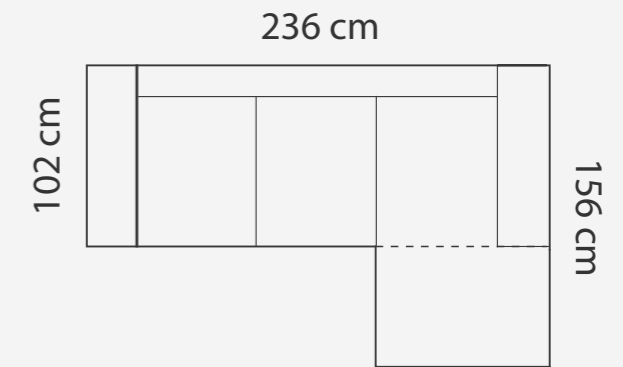

COMBINATIONS

SOUL 3FS