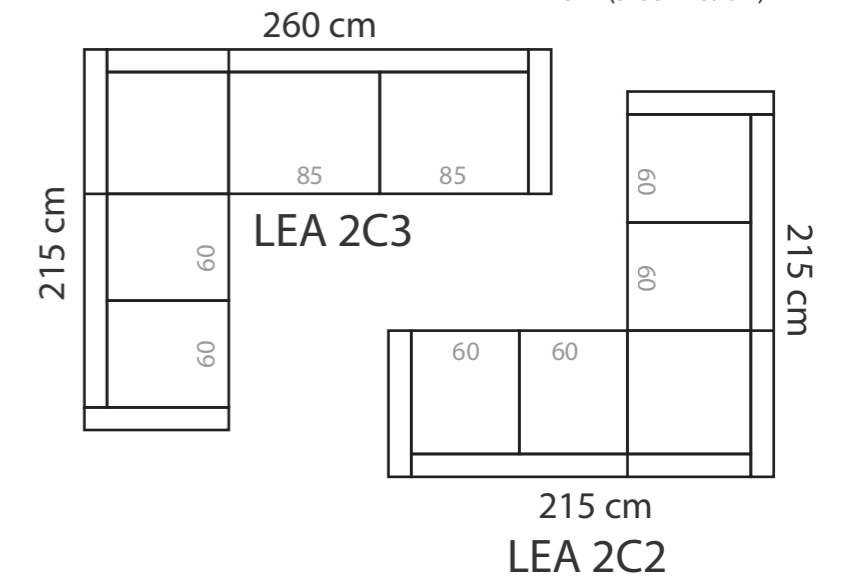

Korfu 3C2

Korfu 2C2

ADDITIONAL INFORMATION

Height: 85cm
Sitting height: 45cm
Sitting depth: 50cm
Sitting width: 74 / 100cm
Armrest: 10cm
Dec. pillows: 0 pcs

LEGS

L87
Ø 3 cm
h- 19 cm
● black metal leg

Korfu 3 from the back

Korfu ottoman
75x75

LATTE

PADDING: Feather, Polyurethane Foam HR35
 FRAME: Birch plywood & pine

COMBINATIONS

ADDITIONAL INFORMATION

Height: 88 cm
 Sitting height: 46 cm
 Armrest: 14 cm
 Sitting depth: 60 cm
 Dec. pillows: 2 pcs.

LEGS

LEA

PADDING: Polyurethane Foam E30
FRAME: Birch plywood & pine

COMBINATIONS

LEA 3 (2*85 - 189cm) - standard
LEA 3 L (3*60 - 204cm)
LEA 3 M (3*55 - 189cm)

ADDITIONAL INFORMATION

Height: 80 cm (standard)
Sitting height: 49 cm (standard)
Seat width: 55 / 60 / 83 cm
Seat depth: 53 cm
Armrest width: 12 cm
Decorative pillows: 2 pcs.
Decorative pillows (Ancona 1): 0 pcs.