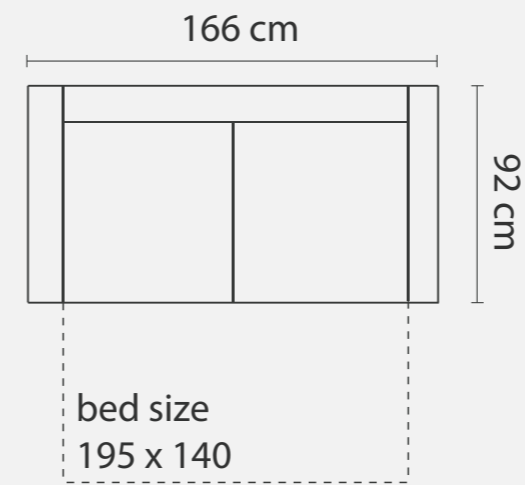

PADOVA 2BS (armrest 3)