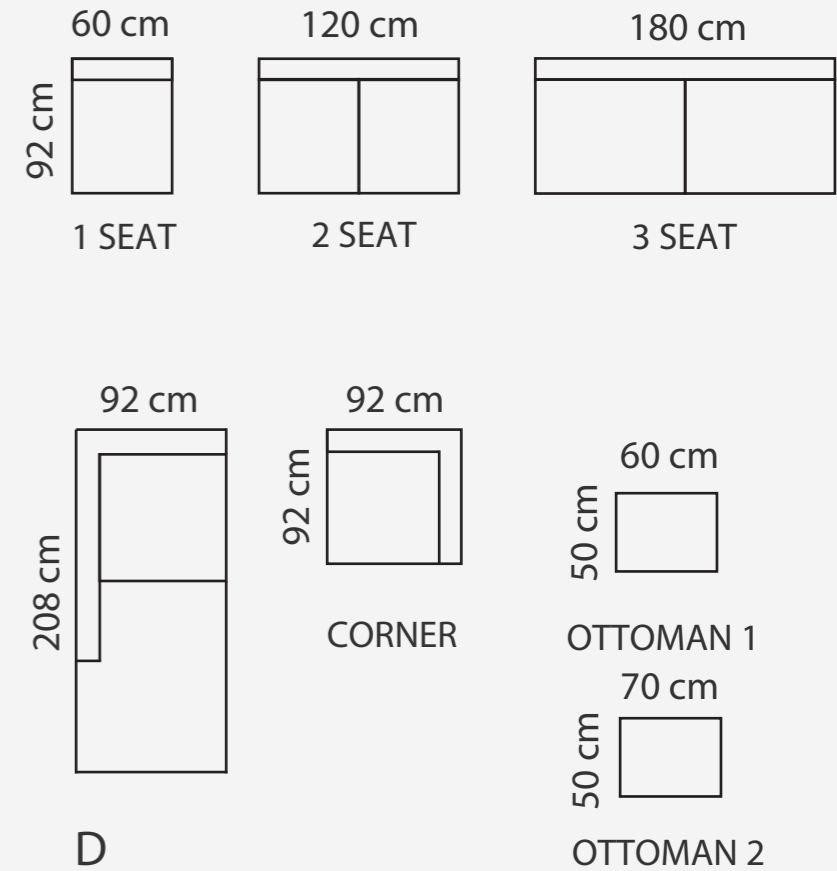

COMPONENTS

ADDITIONAL INFORMATION

Sitting height: 42 cm
Sitting depth: 52 cm
Armrest: 26 cm
Dec. pillows: 0 pcs

LEGS

LEG COLORS

- 01 Natural
- 02 Brown
- 03 Dark Brown
- 04 Black
- 05 Oiled Oak
- 07 White