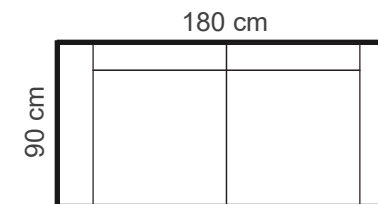

Height: 90 cm
 Sitting height: 44 cm
 Armrest: 13 cm
 Sitting depth: 55 cm
 Dec. pillows: 0
 Fabric: Luminata - Silver

LEGS

LEG COLORS

-  01 Natural
-  03 Dark Brown
-  04 Black
-  05 Oiled Oak (extra price)
-  07 White (extra price)
-  STANDARD 08 Oak stain

MEASUREMENTS

AMANDA 2BS+DBox

PADDING: Polyurethane Foam E30
FRAME: Birch plywood & pine

MEASUREMENTS

ADDITIONAL INFORMATION

Height: 90 cm
Sitting height: 46 cm
Armrest: 13 cm
Sitting depth: 55 cm
Dec. pillows: 0
Fabric: Hornet 2 - Grey

LEGS

L49
h- 12 cm
STANDARD

LEG COLORS

-  01 Natural
-  03 Dark Brown
-  04 Black
-  05 Oiled Oak (extra price)
-  07 White (extra price)
-  STANDARD 08 Oak stain

AMANDA

PADDING: Polyurethane Foam E30
 FRAME: Birch plywood & pine

MEASUREMENTS

AMANDA 2

AMANDA 3BS

ADDITIONAL INFORMATION

Height: 90 cm
 Sitting height: 46 cm
 Armrest: 13 cm
 Sitting depth: 55 cm
 Dec. pillows: 0
 Fabric: Devon 34

LEGS

LEG COLORS

-  01 Natural
-  03 Dark Brown
-  04 Black
-  05 Oiled Oak (extra price)
-  07 White (extra price)
-  STANDARD 08 Oak stain