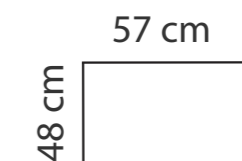

PADDING: Polyurethane Foam HR35

FRAME: Birch plywood & pine

BORA
Height: 96 cm
Sitting height: 45 cm

POLO
Height: 102 cm
Sitting height: 45 cm
Neckpillow

MILO - rocking chair
Height: 102 cm
Sitting height: 45 cm
Neckpillow

COMBINATIONS

BORA

POLO

OTTOMAN

MILO

ADDITIONAL INFORMATION

Armrest: 6 cm
Sitting depth: 50 cm
Dec. pillows: 0 pcs.

LEGS