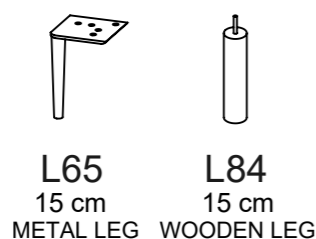

Korfu 3C2

Korfu 2C2

ADDITIONAL INFORMATION

Height: 85cm
Sitting height: 45cm
Sitting depth: 50cm
Sitting width: 74 / 100cm
Armrest: 10cm
Dec. pillows: 0 pcs

LEGS

L87
Ø 3 cm
h- 19 cm
● black metal leg

Korfu 3 from the back

Korfu ottoman
75x75

LATTE

PADDING: Feather, Polyurethane Foam HR35
 FRAME: Birch plywood & pine

COMBINATIONS

ADDITIONAL INFORMATION

Height: 88 cm
 Sitting height: 46 cm
 Armrest: 14 cm
 Sitting depth: 60 cm
 Dec. pillows: 2 pcs.

LEGS

LEA

PADDING: Polyurethane Foam E30
FRAME: Birch plywood & pine

COMBINATIONS

LEA 3 (2*85 - 189cm) - standard
LEA 3 L (3*60 - 204cm)
LEA 3 M (3*55 - 189cm)

ADDITIONAL INFORMATION

Height: 80 cm (standard)
Sitting height: 49 cm (standard)
Seat width: 55 / 60 / 83 cm
Seat depth: 53 cm
Armrest width: 12 cm
Decorative pillows: 2 pcs.
Decorative pillows (Ancona 1): 0 pcs.