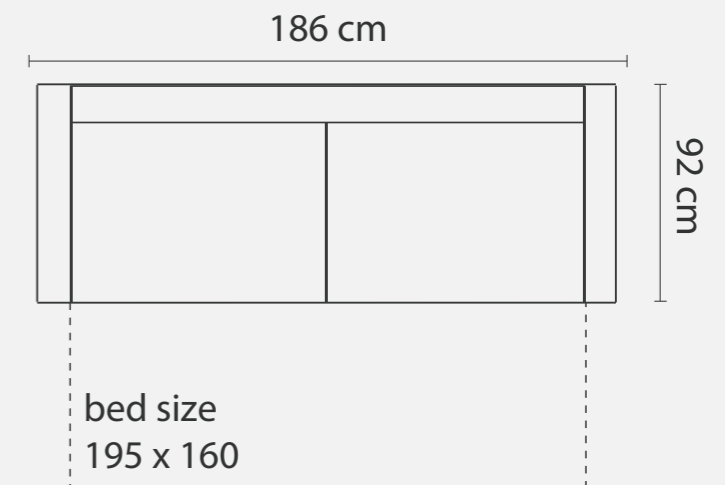

PADOVA 3BS (armrest 3)