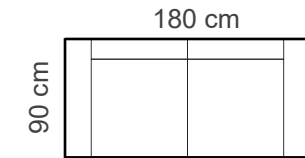

AMORE 2vs+Dbox