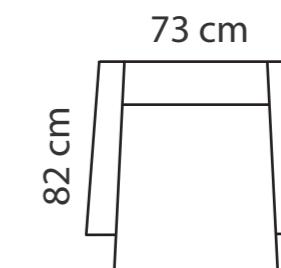

Ateena FS XL

Ateena 3C2

Ateena 2C2

ADDITIONAL INFORMATION

Height: 85cm
 Sitting height: 45cm
 Sitting depth: 50cm
 Sitting width: 74 / 100cm
 Armrest: 10cm
 Dec. pillows: 0 pcs

LEGS

L87
 Ø 3 cm
 h- 19 cm
 ● black metal leg

08 Oak stain

BORA, POLO - SENIOR

PADDING: Polyurethane Foam RP35

FRAME: Birch plywood & pine

BORA SENIOR
Height: 96 cm
Sitting height: 47 cm

POLO SENIOR
Height: 102 cm
Sitting height: 47 cm
Neckpillow

POLO OTTOMAN
Height: 43 cm

PADDING: Polyurethane Foam HR35

FRAME: Birch plywood & pine

BORA
Height: 96 cm
Sitting height: 45 cm

POLO
Height: 102 cm
Sitting height: 45 cm
Neckpillow

MILO - rocking chair
Height: 102 cm
Sitting height: 45 cm
Neckpillow

COMBINATIONS

BORA

POLO

OTTOMAN

MILO

ADDITIONAL INFORMATION

Armrest: 6 cm
Sitting depth: 50 cm
Dec. pillows: 0 pcs.

LEGS