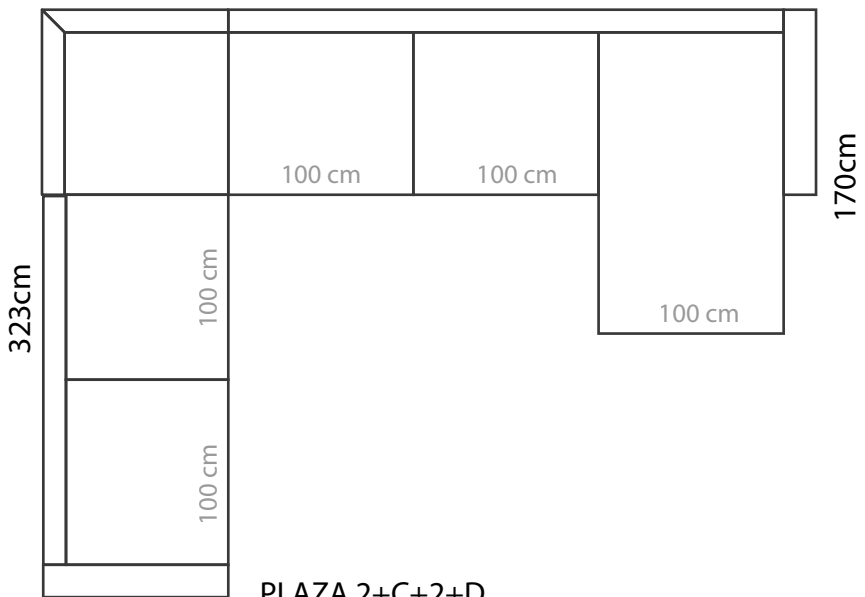

ARMRESTS

Measurements tolerance +/- 3 cm

MEASUREMENTS

PLAZA 1

Plaza 1 is also available with 100cm cushion (full width 146cm). 80cm cushion is standard.

PLAZA 2

243 cm

PLAZA 3

PLAZA 2+D

PLAZA 1+D

PLAZA D+3

PLAZA D+2

PLAZA D+1

MEASUREMENTS
for different combination options

1 is also available with 100cm cushion.
80cm cushion is standard.

PLAZA 2C2

PLAZA 2C1 (100cm)

MEASUREMENTS

for different combination options

PLAZA 3+C+3+D
403cm

PLAZA 2+C+3+D
403cm

PLAZA chaise
146cm

PLAZA 2+C+2+D
383cm

PLAZA 1+C+2+D
383cm