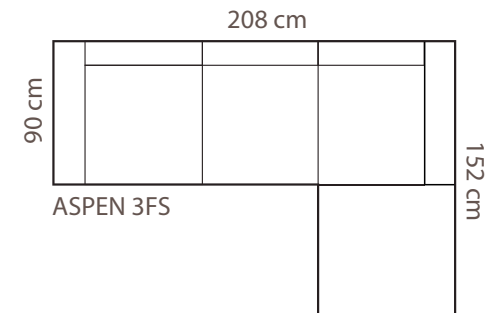

ADDITIONAL INFORMATION

Height: 95cm
Sitting height: 47cm
Sitting depth: 55cm
Armrest: 29cm
Dec. pillows: 0pcs

LEGS

L56
h - 6,5 cm

LEG COLORS

-  01 Natural
-  03 Dark Brown
-  04 Black
-  05 Oiled Oak (extra price)
-  STANDARD 08 Oak stain

ARENA

FRAME: Birch plywood & pine
PADDING: Polyurethane Foam HR35130
BACK CUSHIONS: Fiber 100% 22cm

MEASUREMENTS

Arena D+2.5

ADDITIONAL INFORMATION

Height: 85 cm
Sitting height: 45 cm
Sitting depth: 56 cm
Sitting width: 90 cm
Armrest: 21cm
Dec. pillows: 2 pcs

LEGS

L47
13,5 x 13,5 cm
h- 12,5 cm
● silver metal leg
STANDARD

L88
14 x 14 cm
h- 13 cm
● oak stain wooden leg - 08

ASPEN

PADDING: Polyurethane Foam E30
FRAME: Birch plywood & pine

MEASUREMENTS

ADDITIONAL INFORMATION

Height: 85 cm
Sitting height: 45 cm
Sitting depth: 55 cm
Armrest: 10 cm
Dec. pillows: 0 pcs
Fabric: Soro 97

LEGS

WOODEN LEG COLORS

-  01 Natural
-  03 Dark Brown
-  04 Black
-  05 Oiled Oak (extra price)
-  07 White (extra price)
-  08 Oak stain