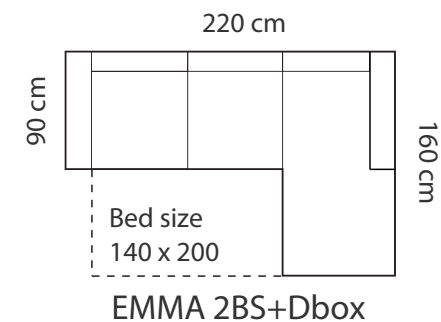

ELLEN

PADDING: Polyurethane Foam HR35
 FRAME: Birch plywood & pine

COMBINATIONS

ELLEN 2BS+DBOX

ADDITIONAL INFORMATION

Height: 85 cm
 Sitting height: 45 cm
 Armrest: 12 cm
 Sitting depth: 55 cm
 Dec. pillows: 0 pcs.

MEASUREMENTS

ADDITIONAL INFORMATION

Height: 90 cm
Sitting height: 46 cm
Armrest: 10 cm
Sitting depth: 55 cm
Dec. pillows: 0

LEGS

L49
h- 12 cm
STANDARD

LEG COLORS

-  01 Natural
-  03 Dark Brown
-  04 Black
-  05 Oiled Oak
-  07 White
-  STANDARD 08 Oak stain