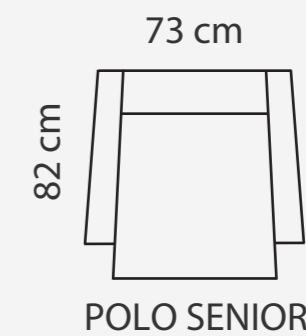

COMBINATIONS

ADDITIONAL INFORMATION

Armrest: 6 cm
Sitting depth: 50 cm
Dec. pillows: 0 pcs.

LEGS

LEG COLORS

- 01 Natural
- STANDARD 03 Dark Brown
- 04 Black
- 05 Oiled Oak
- 08 Oak stain