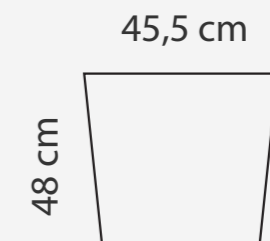

OTTOMAN

ADDITIONAL INFORMATION

Height: 103 cm
(Fiesta; Fiesta Senior)
108 cm (Fiesta Senior+)
Sitting height: 43 cm (Fiesta);
46 cm (Fiesta Senior);
51 cm (Fiesta Senior +)
Armrest: 8 cm
Sitting depth: 52 cm
Dec. pillows: 0 pcs.