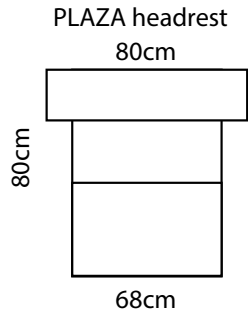

EXTRAS

100x70 ottoman fits right here