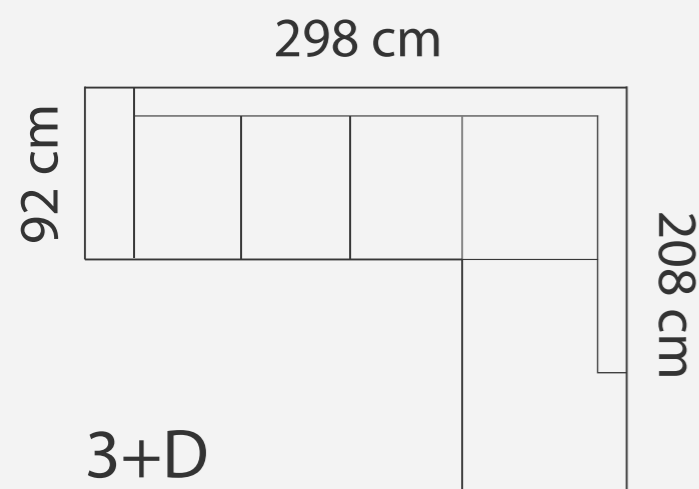

FALCON

COMBINATIONS