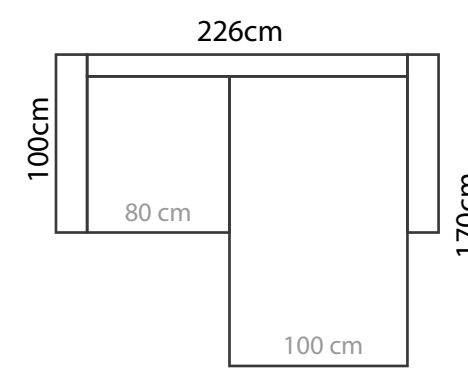

MEASUREMENTS
for different combination options

Plaza 1+D and D+1 is also available with 100cm cushion (full width 246cm). 80cm cushion is standard.

PLAZA 1+D