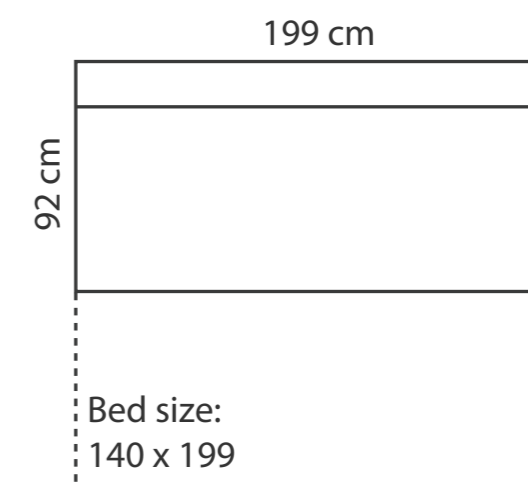

PRESTON, DUNE

PADDING: Polyurethane Foam HR35
FRAME: Birch plywood & pine

DUNE - HEITTOTYYNY

ADDITIONAL INFORMATION

Height: 92 cm
Sitting height: 43 cm
Sitting depth: 54 cm
Armrest: 26 cm
Dec. pillows: 0 pcs.

LEGS

L36
h- 10 cm
STANDARD

LEG COLORS

- 01 Natural
- STANDARD 03 Dark Brown
- 04 Black
- 05 Oiled Oak (extra price)
- 07 White (extra price)
- 08 Oak stain

DUNE