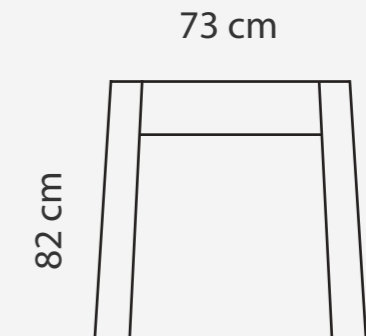

COMBINATIONS

FIESTA;
FIESTA SENIOR;
FIESTA SENIOR +