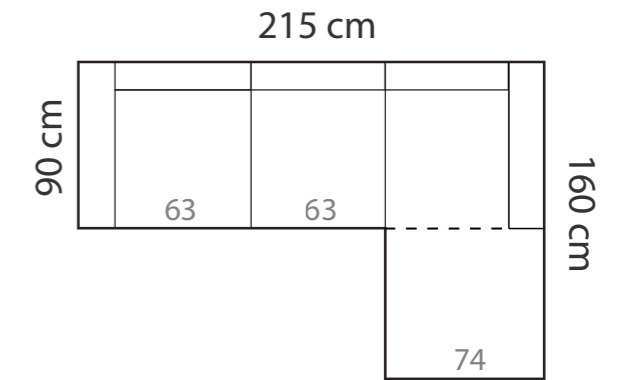

COMBINATIONS

ADORE 3FS

ADORE 3

ADORE 2

ADORE 1

ADDITIONAL INFORMATION

Height: 90 cm
Sitting height: 44 cm
Armrest: 13 cm
Sitting depth: 55 cm
Dec. pillows: 0

LEGS