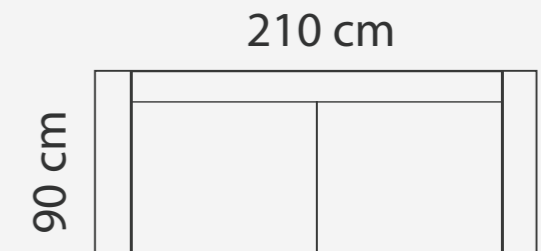

IRIS 3

ADDITIONAL INFORMATION

Height: 82 cm
Sitting height: 42 cm
Armrest: 12 cm
Dec. pillows: 2 pcs.