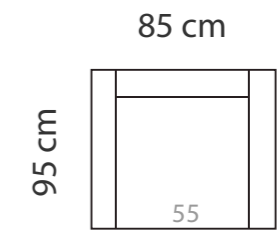

ARENA

FRAME: Birch plywood & pine
PADDING: Polyurethane Foam HR35130
BACK CUSHIONS: Fiber 100% 22cm

MEASUREMENTS

Arena D+2.5

ADDITIONAL INFORMATION

Height: 85 cm
Sitting height: 45 cm
Sitting depth: 56 cm
Sitting width: 90 cm
Armrest: 21cm
Dec. pillows: 2 pcs

Ateena FS XL

Ateena 3C2

Ateena 2C2

ADDITIONAL INFORMATION

Height: 85cm
 Sitting height: 45cm
 Sitting depth: 50cm
 Sitting width: 74 / 100cm
 Armrest: 10cm
 Dec. pillows: 0 pcs

LEGS

L87
 Ø 3 cm
 h- 19 cm
 ● black metal leg

05 Oiled Oak (extra price)

BERN

PADDING: Polyurethane Foam HR30
FRAME: Birch plywood & pine

Square pillows - "heittotyyny" (standard)

COMBINATIONS

ADDITIONAL INFORMATION

Height: 85 cm
Sitting height: 44 cm
Armrest: 12 cm
Dec. pillows: 2

COMBINATIONS

BONITA 1

BONITA 2

BONITA 3

BONITA 2N2

BONITA 2N3

ADDITIONAL INFORMATION

Height: 104 cm
Sitting height: 44 cm
Armrest: 13cm
Dec. pillows: 0