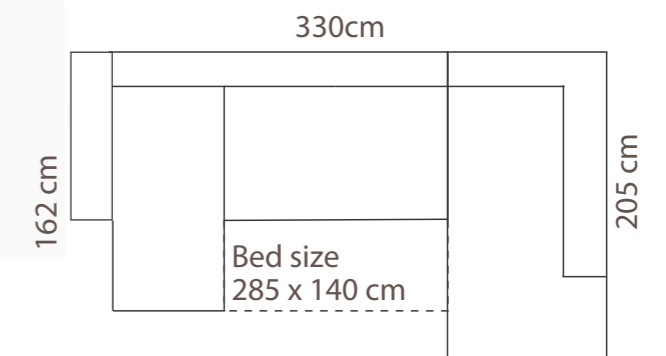

ANDREA Dbox + 2 BS + CDbox