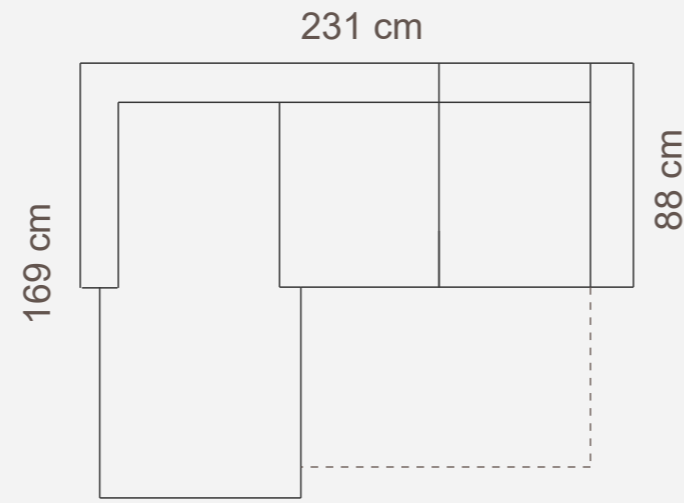

RAMOS

COMBINATIONS

RAMOS 2BS+C+2DBOX
(combination 4)

RAMOS DBOX+ 2BS+C+sDBOX
(combination 5)

RAMOS 2SEAT+C+2BS
(combination 6)