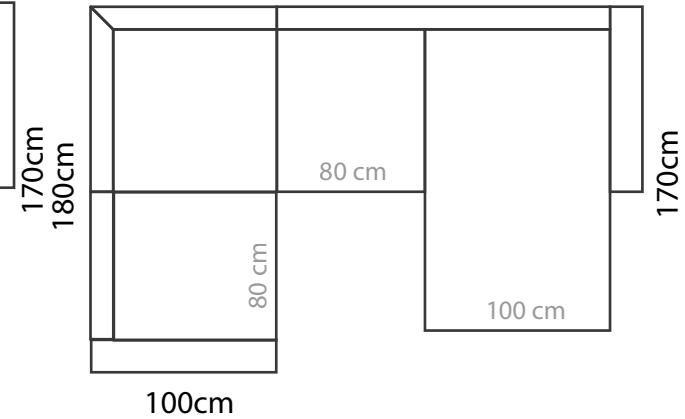

RIZZI 1+C+1+D
283cm