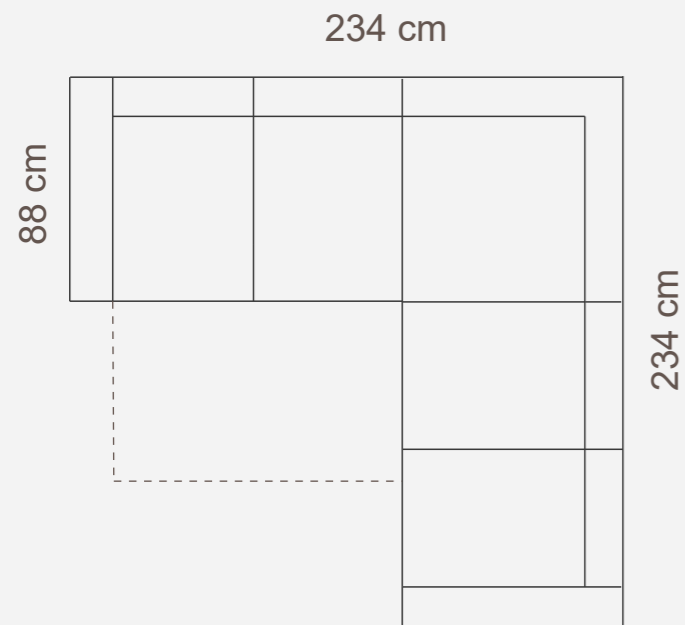

RAMOS 2BS+C+2DBOX
(combination 4)