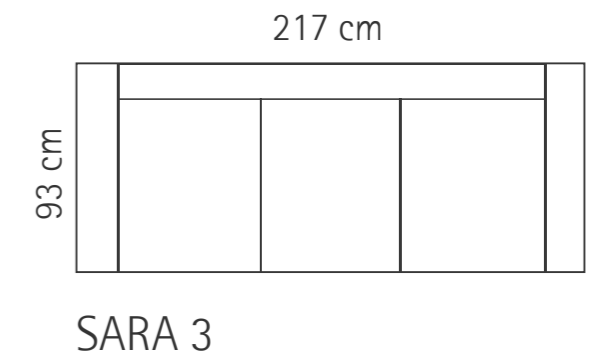

COMBINATIONS

ADDITIONAL INFORMATION

Height: 90 cm
Sitting height: 48 cm
Armrest: 16 cm
Sitting depth: 65 cm
Dec. pillows: 2 pcs.

LEGS

LEG COLORS

- 01 Natural
- 03 Dark Brown
- 04 Black
- 05 Oiled Oak (extra price)
- 07 White (extra price)
- STANDARD 08 Oak stain