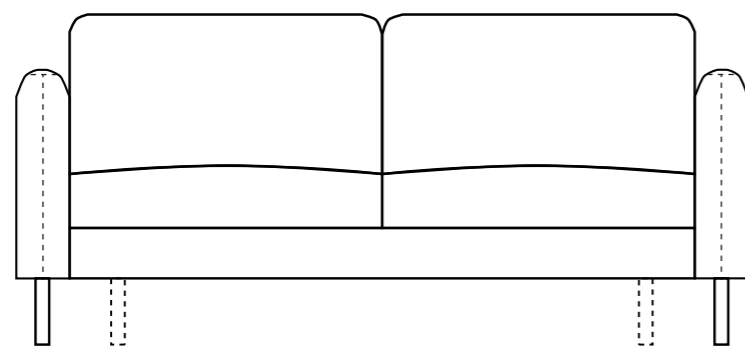

MEASUREMENTS

for different combination options

IN DEVELOPMENT can be ordered from 2020

COMBINATION CORNER UNITS

1C1, 1C2, 2C2, 2C3, 3C3, 1C3

L84 legs can be under armrest (standard) or under the seats (version 2)