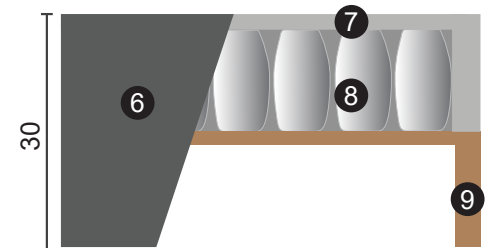

TOP MATTRESS

1. Quilted fabric (300g)+piping(2x)
2. Latex or Visco

MATTRESS

3. Fabric
4. Foam HR35
5. 19cm pocket multi layer spring (MLS3)
One side is medium and other side is hard.
Can be turned over.

BED FRAME