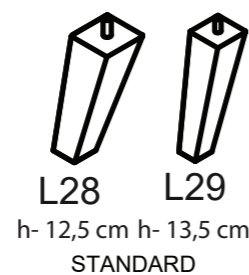

Ateena FS XL

Ateena 3C2

Ateena 2C2

ADDITIONAL INFORMATION

Height: 85cm
 Sitting height: 45cm
 Sitting depth: 50cm
 Sitting width: 74 / 100cm
 Armrest: 10cm
 Dec. pillows: 0 pcs

LEGS

L87
 Ø 3 cm
 h- 19 cm
 ● black metal leg

MEASUREMENTS

78 cm
CLUB CHAIR

ADDITIONAL INFORMATION

Height: 84 cm
Sitting height: 44 cm
Sitting depth: 49 cm
Armrest: 10 cm

LEGS

L37
h 16 cm

LEG COLORS

01 Natural

ADDITIONAL INFORMATION

Height: 105 cm
Sitting height: 45 cm
Armrest: 15 cm
Dec. pillows: 0 pcs.

LEGS

LEG COLORS

-  01 Natural
-  03 Dark Brown
-  04 Black
-  05 Oiled Oak (extra price)
-  07 White (extra price)
-  08 Oak stain

DAISY

PADDING: Polyurethane Foam D55

FRAME: Birch plywood & pine

COMBINATIONS

ADDITIONAL INFORMATION

Height: 90cm
Sitting height: 48cm
Sitting depth: 45cm
Fabric: Joshua - Ash

LEG COLORS

- STANDARD 01 Natural
- 03 Dark Brown
- 04 Black
- 07 White