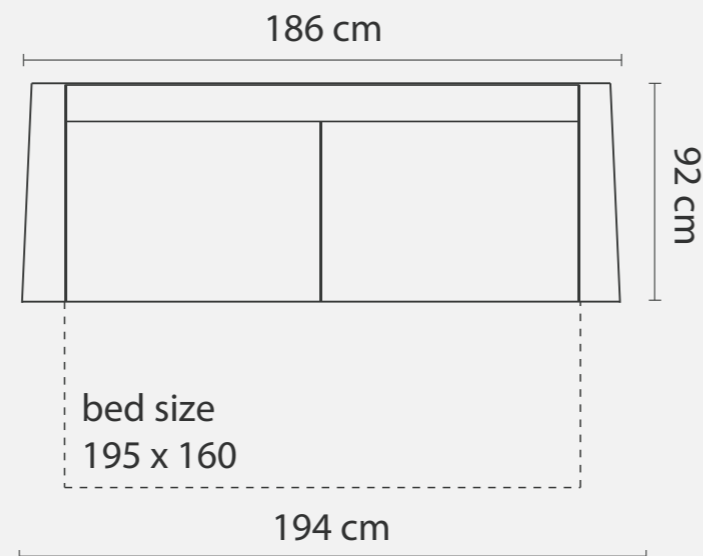

PADOVA 3 BS (armrest 2)