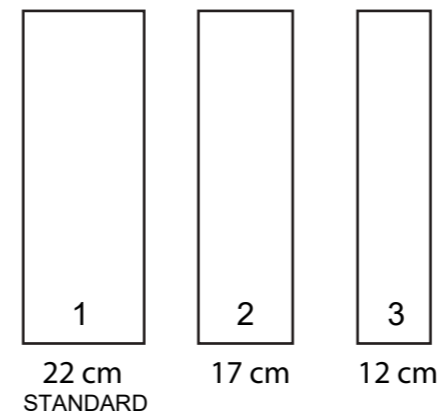

SENNA

PADDING: Polyurethane Foam HR35
FRAME: Birch plywood & pine

COMBINATIONS

ADDITIONAL INFORMATION

Height: 82 cm
Sitting height: 44 cm
Armrest: 22 cm (STANDARD)
Dec. pillows: 2 pcs.

LEGS

L45
h- 3 cm
STANDARD

LEG COLORS

- 01 Natural
- STANDARD 03 Dark Brown
- 04 Black
- 05 Oiled Oak (extra price)
- 07 White (extra price)
- 08 Oak stain

ARMRESTS