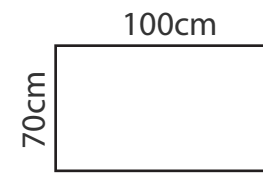

PLAZA new FS