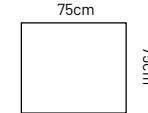

Ateena 1

Ateena 2