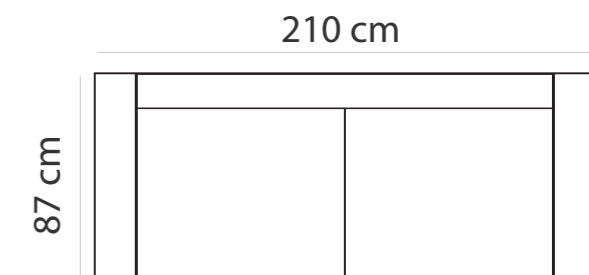

Height: 82 cm
Sitting height: 42 cm
Armrest: 12 cm
Dec. pillows: 2 pcs
Back pillow buttons:
1 pc. per pillow
Fabric: Monaco

LEGS

LEG COLORS

IRMEL

PADDING: Pocket ; Polyurethane Foam HR35
FRAME: Birch plywood & pine

COMBINATIONS

IRMEL 1

IRMEL 2

IRMEL 3

ADDITIONAL INFORMATION

Height: 82 cm
Sitting height: 42 cm
Armrest: 12 cm
Dec. pillows: 2 pcs
Fabric: Nice - Hazel

LEGS

L37
h- 16 cm
STANDARD

ISABELLA L D+2

ISABELLA L 3FS

ADDITIONAL INFORMATION

Height: 78 cm
 Sitting height: 45 cm
 Sitting depth: 60 cm
 Armrest: 14 cm
 Dec. pillows: 0 pcs

LEGS

WOODEN LEG COLORS

-  01 Natural
-  03 Dark Brown
-  04 Black
-  05 Oiled Oak (extra price)