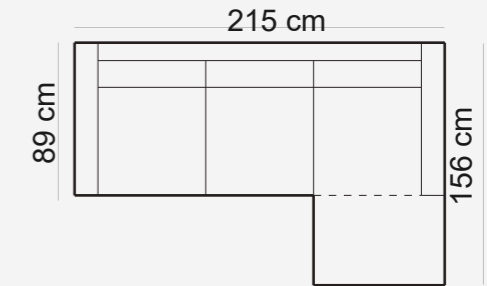

COMBINATIONS

ISABELLA XL 3FS

ADDITIONAL INFORMATION

Height: 78 cm
Sitting height: 45 cm
Sitting depth: 60 cm
Armrest: 15 cm
Dec. pillows: 0 pcs

LEGS

LEG COLORS

01 Natural

03 Dark Brown

04 Black

05 Oiled Oak (extra price)