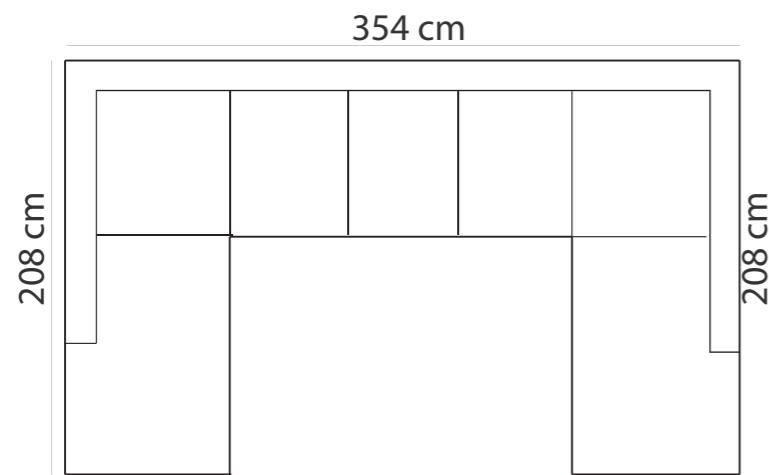

MORGAN - COMBINATIONS

3FS

D+3+D