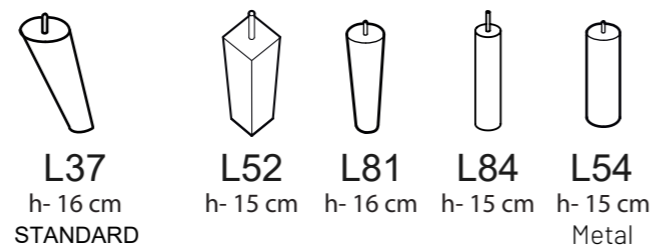

LEA

PADDING: Polyurethane Foam E30
FRAME: Birch plywood & pine

COMBINATIONS

LEA 3 (2*85 - 189cm) - standard
LEA 3 L (3*60 - 204cm)
LEA 3 M (3*55 - 189cm)

ADDITIONAL INFORMATION

Height: 80 cm (standard)
Sitting height: 49 cm (standard)
Seat width: 55 / 60 / 83 cm
Seat depth: 53 cm
Armrest width: 12 cm
Decorative pillows: 2 pcs.
Decorative pillows (Ancona 1): 0 pcs.

LEGS

LEG COLORS

BELLFIRE
Eesti mööblitootja aastast 2005

Bellfire OÜ | Riia 142, Tartu 50411 Estonia | Office: +372 641 2412

Sales: +372 512 6036 (EST) | bellfire@bellfire.ee

Sales: +358 4004 30292 (FIN) | tarmo@softcare.fi | tilaukset@bellfire.ee

Sales: +46 704673665 | nmi@nmi.u.se