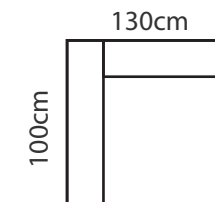

M10R

M10L

M10

M50

M80

ADDITIONAL INFORMATION

Height: 78cm

Sitting height: 45cm