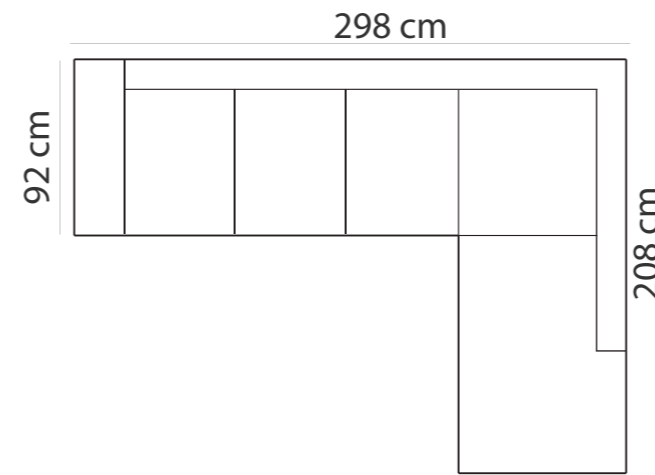

MORGAN - COMBINATIONS

3FS

3+D