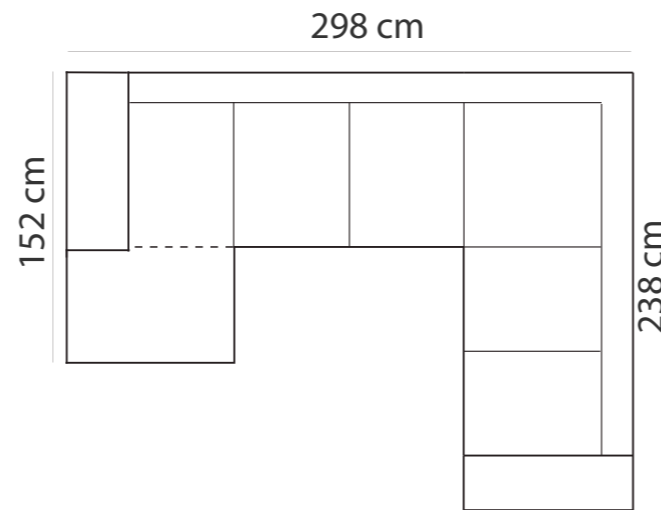

MORGAN - COMBINATIONS

3FS

3FS+c+2