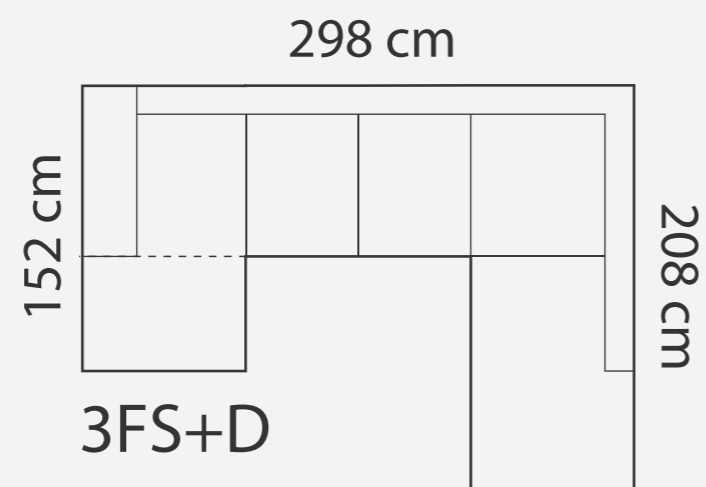

FALCON

COMBINATIONS