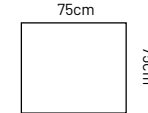

KORFU

FRAME: Birch plywood & pine
PADDING: Polyurethane Foam HR35
BACK CUSHIONS: Fiber 100%

MEASUREMENTS

Korfu 1

ADDITIONAL INFORMATION

Height: 85cm
Sitting height: 45cm
Sitting depth: 50cm
Sitting width: 74 / 100cm
Armrest: 10cm
Dec. pillows: 0 pcs

LEGS

L87
Ø 3 cm
h- 19 cm
● black metal leg