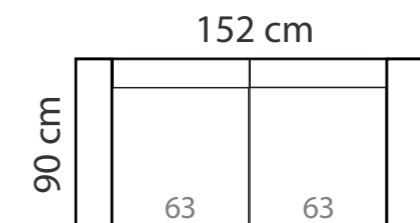

COMBINATIONS

ADORE 3FS

ADORE 3

ADORE 2

ADORE 1

ADDITIONAL INFORMATION

Height: 90 cm
Sitting height: 44 cm
Armrest: 13 cm
Sitting depth: 55 cm
Dec. pillows: 0

LEGS