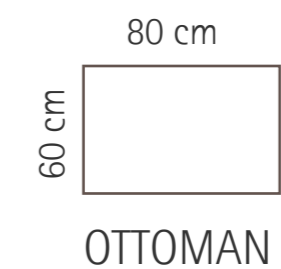

COMBINATIONS

ADDITIONAL INFORMATION

Height: 90 cm
 Sitting height: 48 cm
 Armrest: 16 cm
 Sitting depth: 65 cm
 Dec. pillows: 2 pcs.

LEGS

LEG COLORS

-  01 Natural
-  03 Dark Brown
-  04 Black
-  05 Oiled Oak (extra price)
-  07 White (extra price)
-  STANDARD 08 Oak stain