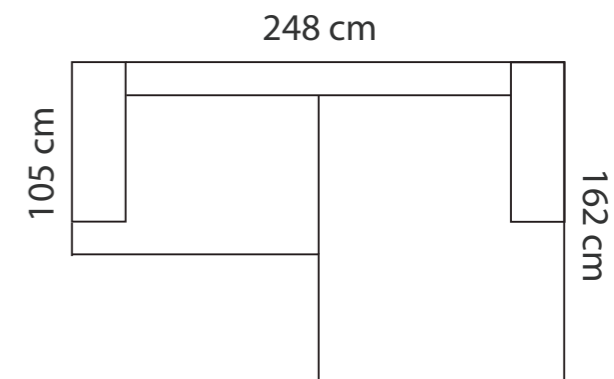

ADDITIONAL INFORMATION

Height: 80 cm (standard)
 Sitting height: 49 cm (standard)
 Seat width: 55 / 60 / 83 cm
 Seat depth: 53 cm
 Armrest width: 12 cm
 Decorative pillows: 2 pcs.
 Decorative pillows (Ancona 1): 0 pcs.

ARENA

FRAME: Birch plywood & pine
PADDING: Polyurethane Foam HR35130
BACK CUSHIONS: Fiber 100% 22cm

MEASUREMENTS

Arena D+2.5

ADDITIONAL INFORMATION

Height: 85 cm
Sitting height: 45 cm
Sitting depth: 56 cm
Sitting width: 90 cm
Armrest: 21cm
Dec. pillows: 2 pcs

Ateena FS XL

Ateena 3C2

Ateena 2C2

ADDITIONAL INFORMATION

Height: 85cm
 Sitting height: 45cm
 Sitting depth: 50cm
 Sitting width: 74 / 100cm
 Armrest: 10cm
 Dec. pillows: 0 pcs

LEGS

L87
 Ø 3 cm
 h- 19 cm
 ● black metal leg

Ateena XL FS

Ateena ottoman
 75x75

BALI PADDING: Polyurethane Foam HR35
FRAME: Birch plywood & pine

COMBINATIONS

BALI

BALI/DINO OTTOMAN

ADDITIONAL INFORMATION

Height: 85 cm
Sitting height: 44 cm
Armrest: 32 cm
Dec. pillows: 2 pcs
Back pillows: 4 pcs
Dec. pillows: 2 pcs
Pocket springs seat