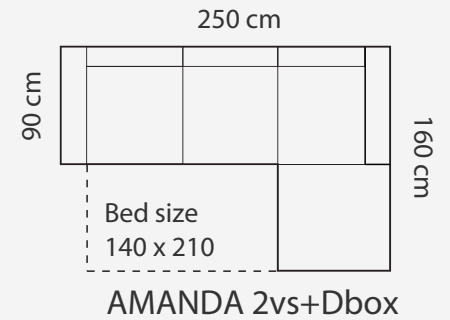

COMBINATIONS

ADORE 3FS

ADORE 3

ADORE 2

ADORE 1

ADDITIONAL INFORMATION

Height: 90 cm
Sitting height: 44 cm
Armrest: 13 cm
Sitting depth: 55 cm
Dec. pillows: 0

LEGS

COMBINATIONS

ALICIA 1

ALICIA 2

ALICIA 3

ADDITIONAL INFORMATION

Height: 85 cm
Sitting height: 50 cm
Cushion width: 52 cm
Seat depth: 54 cm
Armrest width: 16 cm
Decorative pillows: 0 pcs.

LEGS

LEG COLORS

Height: 90 cm
 Sitting height: 44 cm
 Armrest: 13 cm
 Sitting depth: 55 cm
 Dec. pillows: 0
 Fabric: Luminata - Silver

LEGS

LEG COLORS

-  01 Natural
-  03 Dark Brown
-  04 Black
-  05 Oiled Oak (extra price)
-  07 White (extra price)
-  STANDARD 08 Oak stain

MEASUREMENTS

AMANDA 2BS+DBox

PADDING: Polyurethane Foam E30
FRAME: Birch plywood & pine

MEASUREMENTS

ADDITIONAL INFORMATION

Height: 90 cm
Sitting height: 46 cm
Armrest: 13 cm
Sitting depth: 55 cm
Dec. pillows: 0
Fabric: Hornet 2 - Grey