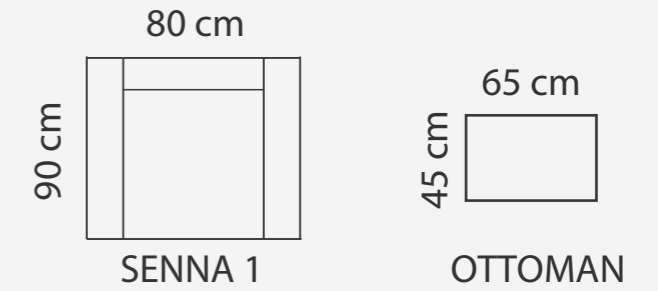

COMBINATIONS