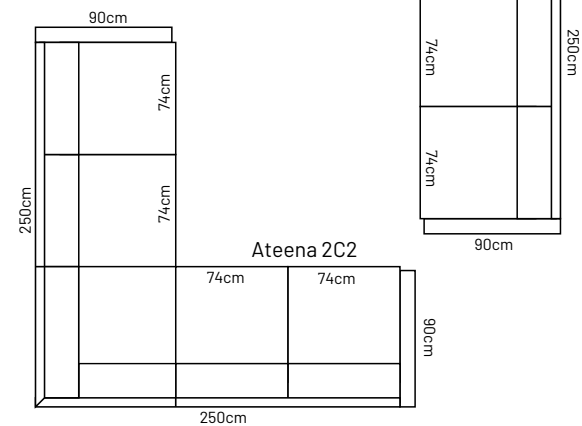

ADDITIONAL INFORMATION

Height: 80 cm (standard)
 Sitting height: 49 cm (standard)
 Seat width: 55 / 60 / 83 cm
 Seat depth: 53 cm
 Armrest width: 12 cm
 Decorative pillows: 2 pcs.
 Decorative pillows (Ancona 1): 0 pcs.

ARENA

FRAME: Birch plywood & pine
PADDING: Polyurethane Foam HR35130
BACK CUSHIONS: Fiber 100% 22cm

MEASUREMENTS

Arena D+2.5

ADDITIONAL INFORMATION

Height: 85 cm
Sitting height: 45 cm
Sitting depth: 56 cm
Sitting width: 90 cm
Armrest: 21cm
Dec. pillows: 2 pcs

Height: 85 cm
Sitting height: 45 cm
Sitting depth: 55 cm
Armrest: 10 cm
Dec. pillows: 0 pcs
Fabric: Soro 97

LEGS

WOODEN LEG COLORS

-  01 Natural
-  03 Dark Brown
-  04 Black
-  05 Oiled Oak (extra price)
-  07 White (extra price)
-  08 Oak stain

Ateena FS XL

Ateena 3C2

Ateena 2C2

ADDITIONAL INFORMATION

Height: 85cm
 Sitting height: 45cm
 Sitting depth: 50cm
 Sitting width: 74 / 100cm
 Armrest: 10cm
 Dec. pillows: 0 pcs

LEGS

L87
 Ø 3 cm
 h- 19 cm
 ● black metal leg