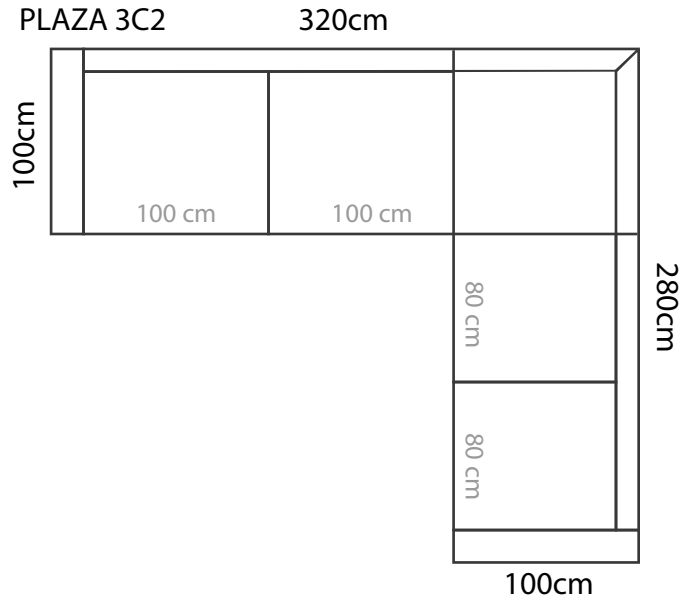

PANAMA 240 cm, PINEA 250 cm

ADDITIONAL INFORMATION

Height: 82 cm
 Sitting height: 43 cm
 Dec. pillows: 2 pcs.

LEGS

L61
 h- 7 cm
 5,5 x 9,5 cm
 STANDARD

LEG COLORS

-  01 Natural
-  STANDARD 03 Dark Brown
-  04 Black
-  05 Oiled Oak (extra price)
-  07 White (extra price)
-  08 Oak stain

ARMRESTS

Measurements tolerance +/- 3 cm

MEASUREMENTS

PLAZA 1

Plaza 1 is also available with 100cm cushion (full width 146cm). 80cm cushion is standard.

PLAZA 2

243 cm

PLAZA 3

PLAZA 2+D

PLAZA 1+D

PLAZA D+3

PLAZA D+2

PLAZA D+1

MEASUREMENTS
for different combination options

1 is also available with 100cm cushion.
80cm cushion is standard.

PLAZA 2C2

PLAZA 2C1 (100cm)

MEASUREMENTS

for different combination options

PLAZA 3+C+3+D
403cm

PLAZA 2+C+3+D
403cm

PLAZA chaise
146cm

PLAZA 2+C+2+D
383cm

PLAZA 1+C+2+D
383cm