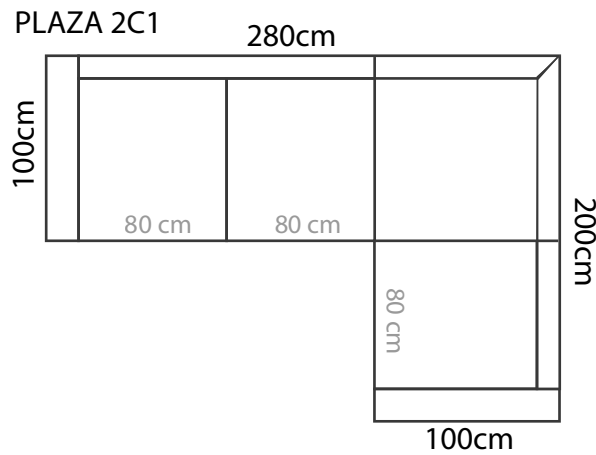

PANAMA 240 cm, PINEA 250 cm

ADDITIONAL INFORMATION

Height: 82 cm
 Sitting height: 43 cm
 Dec. pillows: 2 pcs.

LEGS

L61
 h- 7 cm
 5,5 x 9,5 cm
 STANDARD

LEG COLORS

-  01 Natural
-  STANDARD 03 Dark Brown
-  04 Black
-  05 Oiled Oak (extra price)
-  07 White (extra price)
-  08 Oak stain

ARMRESTS

Measurements tolerance +/- 3 cm

MEASUREMENTS

PLAZA 1

Plaza 1 is also available with 100cm cushion (full width 146cm). 80cm cushion is standard.

PLAZA 2

243 cm

PLAZA 3

PLAZA 2+D

PLAZA 1+D

PLAZA D+3

PLAZA D+2

PLAZA D+1

MEASUREMENTS
for different combination options

1 is also available with 100cm cushion.
80cm cushion is standard.

PLAZA 2C2

PLAZA 2C1 (100cm)

MEASUREMENTS

for different combination options

PLAZA 3+C+3+D
403cm

PLAZA 2+C+3+D
403cm

PLAZA chaise
146cm

PLAZA 2+C+2+D
383cm

PLAZA 1+C+2+D
383cm