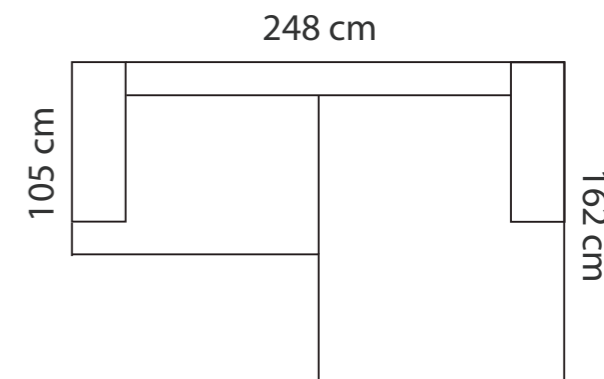

Ateena FS XL

Ateena 3C2

Ateena 2C2

ADDITIONAL INFORMATION

Height: 85cm
 Sitting height: 45cm
 Sitting depth: 50cm
 Sitting width: 74 / 100cm
 Armrest: 10cm
 Dec. pillows: 0 pcs

LEGS

L87
 Ø 3 cm
 h- 19 cm
 ● black metal leg

Also available with rectangle pillows
"kappaselkätyyny" (optional)

ADDITIONAL INFORMATION

Height: 84 cm
Sitting height: 42cm
Sitting depth: 55 cm
Armrest: 26cm
Back pillows: 6 pcs
Decorative pillows: 2 pcs

DINO

DINO LARGE OTTOMAN

ADDITIONAL INFORMATION

Height: 85 cm
 Sitting height: 44 cm
 Armrest: 32 cm
 Dec. pillows: 2 pcs
 Back pillows: 5 pcs

LEGS

L6
 h - 5 cm

L3
 h - 5 cm

LEG COLORS