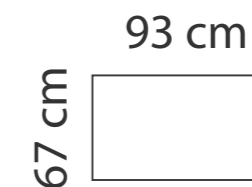

IDA 3

OTTOMAN

ADDITIONAL INFORMATION

Height: 86 cm
 Sitting height: 46 cm
 Armrest: 12 cm
 Dec. pillows: 2 pcs.

LEGS

L48
 h- 13 cm
 METAL LEG
 STANDARD

L49
 h- 12 cm

WOODEN LEG COLORS