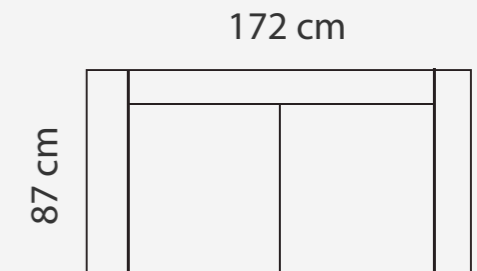

IRMA

PADDING: Polyurethane Foam HR35
FRAME: Birch plywood & pine

COMBINATIONS

IRMA 2

ADDITIONAL INFORMATION

Height: 82 cm
Sitting height: 42 cm
Armrest: 12 cm
Dec. pillows: 2 pcs
Back pillow buttons:
1 pc. per pillow
Fabric: Monaco

LEGS

LEG COLORS