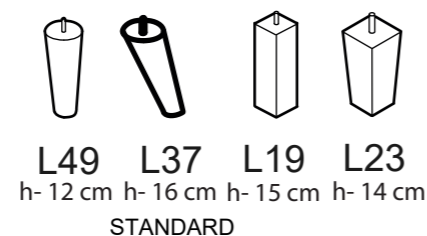

TOSCA

PADDING: Polyurethane Foam HR35
FRAME: Birch plywood & pine

COMBINATIONS

ADDITIONAL INFORMATION

Height: 80 cm
Sitting height: 49 cm
Armrest: 15 cm
Dec. pillows: 2

LEGS

LEG COLORS