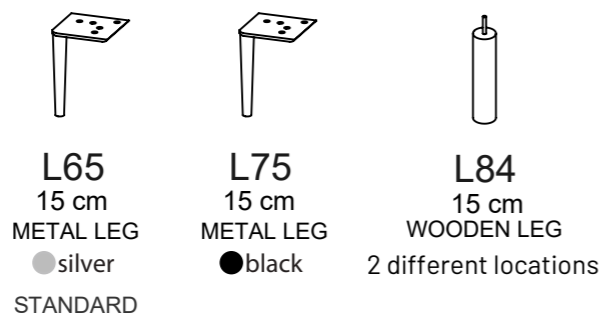

MOCCA

PADDING: Feather+fiber, Polyurethane Foam HR35
FRAME: Birch plywood & pine
BACK CUSHIONS: 65% feather, 35% fiber

65% new white Hungarian duck feathers class 2 (EN12934)
35% Hollow conjugated siliconized virgin polyester fiber HCS7dx64mm
Also available in foam+fiber mix filling (FREDDO)

COMBINATIONS

ADDITIONAL INFORMATION

Height: 88 cm
Sitting height: 46 cm
Armrest: 11 cm
Sitting depth: 60 cm
Dec. pillows: 2 pcs.

LEGS

Will soon have new legs (same legs, but higher):

LEG COLORS

ARMRESTS