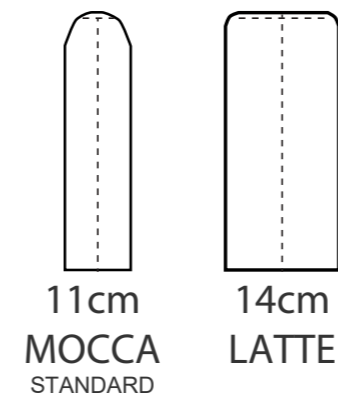

Height: 88 cm
 Sitting height: 46 cm
 Armrest: 11 cm
 Sitting depth: 60 cm
 Dec. pillows: 2 pcs.

LEGS

Will soon have new legs (same legs, but higher):

LEG COLORS

ARMRESTS

MEASUREMENTS

for different combination options