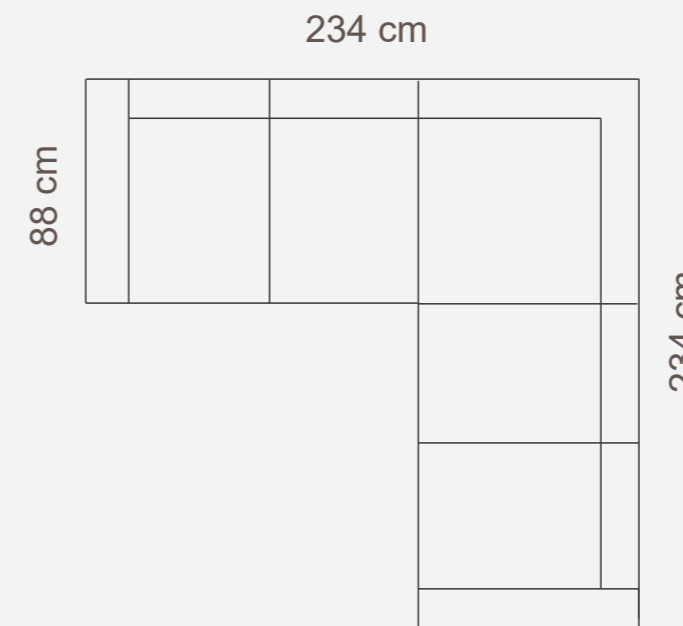

RAMOS 3BS
(combination 3)

RAMOS 2SEAT+C+2BS
(combination 6)