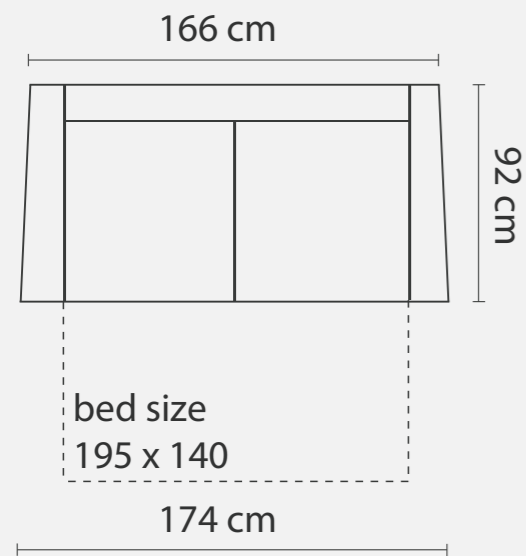

PADOVA

COMBINATIONS

PADOVA 2BS (armrest 2)