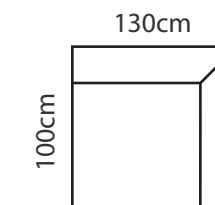

M10R

M10L

M10

M50

M80

ADDITIONAL INFORMATION

Height: 78cm

Sitting height: 45cm