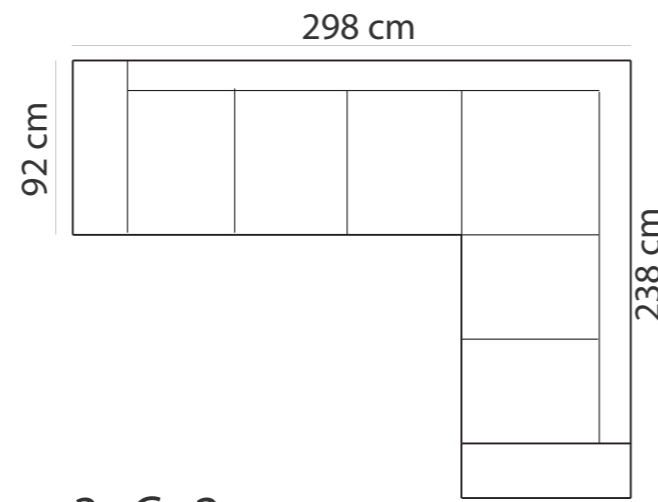

MORGAN - COMBINATIONS

3FS

3+C+2