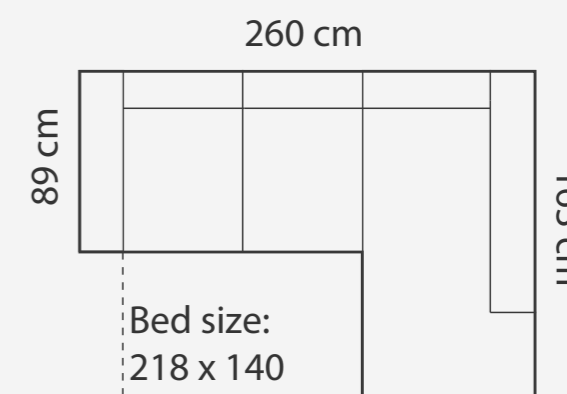

MEASUREMENTS

ADDITIONAL INFORMATION

Height: 90 cm
Sitting height: 46 cm
Armrest: 10 cm
Sitting depth: 55 cm
Dec. pillows: 0

LEGS

L49
h- 12 cm
STANDARD

LEG COLORS

-  01 Natural
-  03 Dark Brown
-  04 Black
-  05 Oiled Oak
-  07 White
-  STANDARD 08 Oak stain

ADDITIONAL INFORMATION

Height: 90 cm
Sitting height: 48 cm
Sitting depth: 42 cm
Armrest height: 67 cm
Fabric: Orinoco

WOODEN LEG COLORS

	01 Natural
	03 Dark Brown
	04 Black
	07 White

FREDDO

PADDING: Fiber-foam mix, Polyurethane Foam HR35
 FRAME: Birch plywood & pine

FREDDO 2+D

COMBINATIONS

ADDITIONAL INFORMATION

Height: 88 cm
 Sitting height: 46 cm
 Armrest: 14 cm
 Sitting depth: 60 cm
 Dec. pillows: 2 pcs.

LEGS

WOODEN LEG COLORS

- STANDARD 01 Natural
- 04 Black
- 05 Oiled Oak
- 08 Oak stain

GENEVE

PADDING: Polyurethane Foam HR30
 FRAME: Birch plywood & pine

COMBINATIONS

GENEVE 2BS+Dbox

ADDITIONAL INFORMATION

Height: 85 cm
 Sitting height: 44 cm
 Armrest: 21 cm
 Dec. pillows: 2

LEGS

L11
 h- 6 cm
 STANDARD