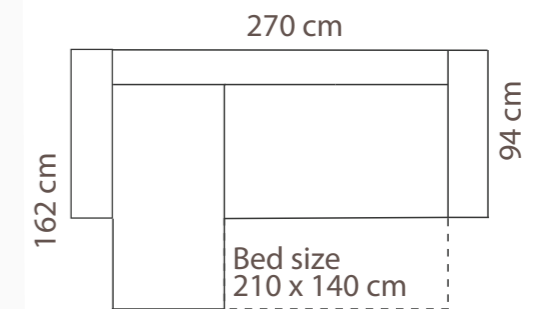

ANDREA Dbox + 2 BS