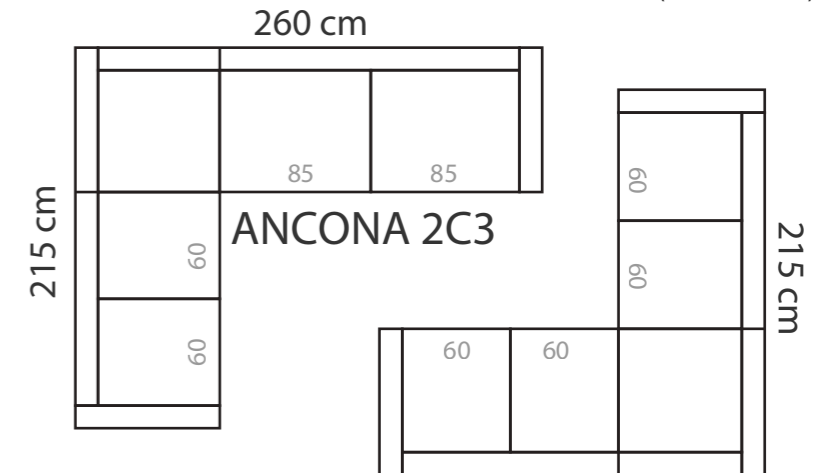

AMORE 3BS

ADDITIONAL INFORMATION

Height: 95 cm
 Sitting height: 46 cm
 Armrest: 13 cm
 Sitting depth: 55 cm
 Dec. pillows: 0

LEGS

L49
 h- 12 cm
 STANDARD

LEG COLORS

-  01 Natural
-  03 Dark Brown
-  04 Black
-  05 Oiled Oak (extra price)
-  07 White (extra price)
-  STANDARD 08 Oak stain

ANCONA

PADDING: Polyurethane Foam E30
 FRAME: Birch plywood & pine

COMBINATIONS

ANCONA 1 ANCONA 2 ANCONA 3
 ANCONA 3 (2*85 - 189cm) - standard
 ANCONA 3 L (3*60 - 204cm)
 ANCONA 3 M (3*55 - 189cm)

ANCONA D+2 ANCONA 3FS
 ANCONA 3FS (3*55 - 189cm) standard
 ANCONA 3FS L (3*60 - 204cm)

ADDITIONAL INFORMATION

Height: 80 cm (standard)
 Sitting height: 49 cm (standard)
 Seat width: 55 / 60 / 83 cm
 Seat depth: 53 cm
 Armrest width: 12 cm
 Decorative pillows: 2 pcs.
 Decorative pillows (Ancona 1): 0 pcs.