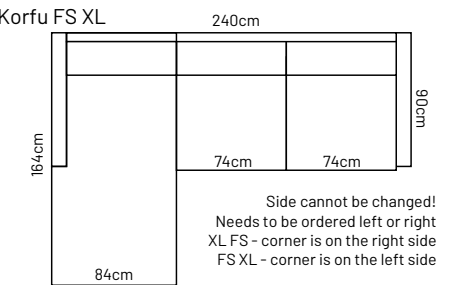

KORFU

FRAME: Birch plywood & pine
PADDING: Polyurethane Foam HR35
BACK CUSHIONS: Fiber 100%

MEASUREMENTS

Korfu 3C2

ADDITIONAL INFORMATION

Height: 85cm
Sitting height: 45cm
Sitting depth: 50cm
Sitting width: 74 / 100cm
Armrest: 10cm
Dec. pillows: 0 pcs

LEGS

L87
Ø 3 cm
h- 19 cm
● black metal leg