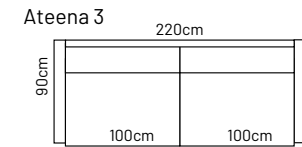

Ateena ottoman 100x60

MEASUREMENTS

Ateena ottoman 75x75