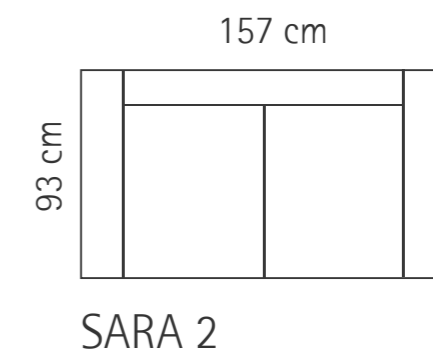

COMBINATIONS

ADDITIONAL INFORMATION

Height: 90 cm
Sitting height: 48 cm
Armrest: 16 cm
Sitting depth: 65 cm
Dec. pillows: 2 pcs.

LEGS

LEG COLORS

- 01 Natural
- 03 Dark Brown
- 04 Black
- 05 Oiled Oak (extra price)
- 07 White (extra price)
- STANDARD 08 Oak stain