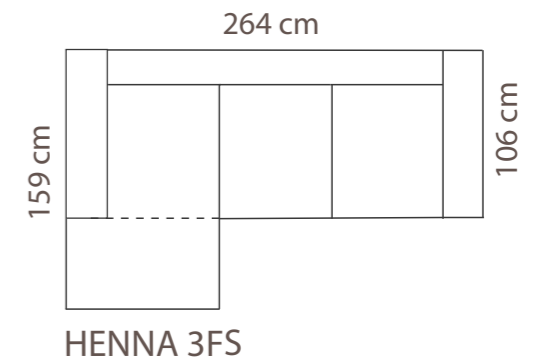

GRANDE 1

GRANDE 2

GRANDE 3

ADDITIONAL INFORMATION

Height: 91cm
 Sitting height: 46cm
 Sitting depth : 55cm
 Dec. pillows: 0 pcs
 Fabric: Flash 100

LEGS

L49 L22
 h- 12 cm h- 10 cm
 STANDARD

LEG COLORS

-  01 Natural
-  STANDARD 03 Dark Brown
-  04 Black
-  05 Oiled Oak (extra price)
-  07 White (extra price)

HALIFAX XL

PADDING: Polyurethane Foam HR35
FRAME: Alder

COMBINATIONS

ADDITIONAL INFORMATION

Height: 88cm
Sitting height: 45cm
Armrest: 25cm
Dec. pillows: 2 pcs