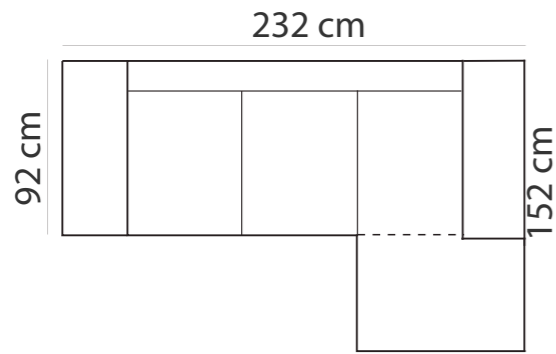

MORGAN - COMBINATIONS

3FS