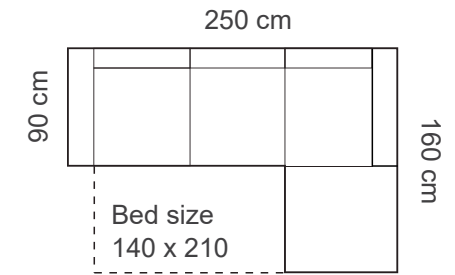

AMORE

PADDING: Polyurethane Foam E30
FRAME: Birch plywood & pine

COMBINATIONS

ADDITIONAL INFORMATION

Height: 95 cm
Sitting height: 46 cm
Armrest: 13 cm
Sitting depth: 55 cm
Dec. pillows: 0

LEGS

L49
h- 12 cm
STANDARD

LEG COLORS

- 01 Natural
- 03 Dark Brown
- 04 Black
- 05 Oiled Oak (extra price)
- 07 White (extra price)
- STANDARD 08 Oak stain