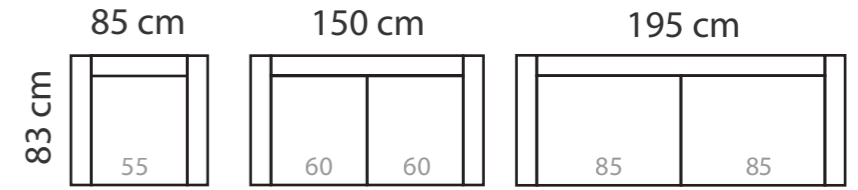

TOLEDO 2

TOLEDO 3

COMBINATIONS

TOLEDO 1