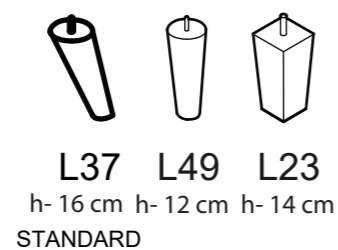

Height: 82 cm
Sitting height: 42 cm
Armrest: 12 cm
Dec. pillows: 2 pcs
Back pillow buttons:
1 pc. per pillow
Fabric: Monaco

LEGS

LEG COLORS

IRMEL

PADDING: Pocket ; Polyurethane Foam HR35
FRAME: Birch plywood & pine

COMBINATIONS

IRMEL 1

IRMEL 2

IRMEL 3

ADDITIONAL INFORMATION

Height: 82 cm
Sitting height: 42 cm
Armrest: 12 cm
Dec. pillows: 2 pcs
Fabric: Nice - Hazel

LEGS

L37
h- 16 cm
STANDARD