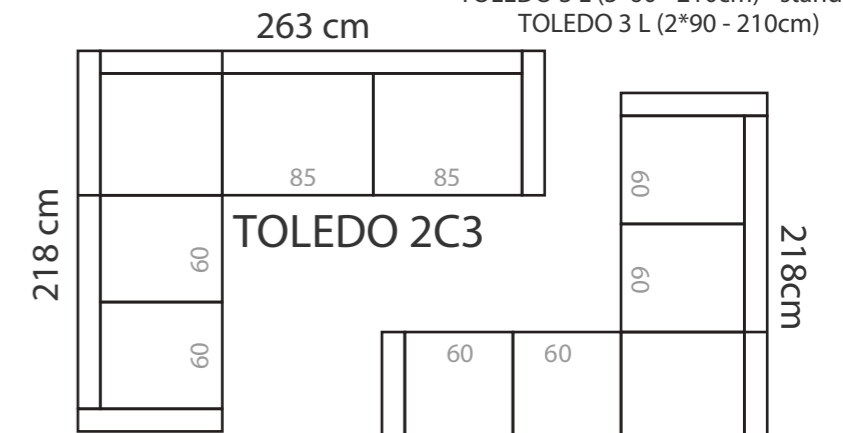

TOLEDO 2C2

TOLEDO 3 (2*85 - 195cm) - standard
TOLEDO 3 (3*55 - 195cm)

TOLEDO 3 L (3*60 - 210cm) - standard
TOLEDO 3 L (2*90 - 210cm)

TOLEDO 2C3