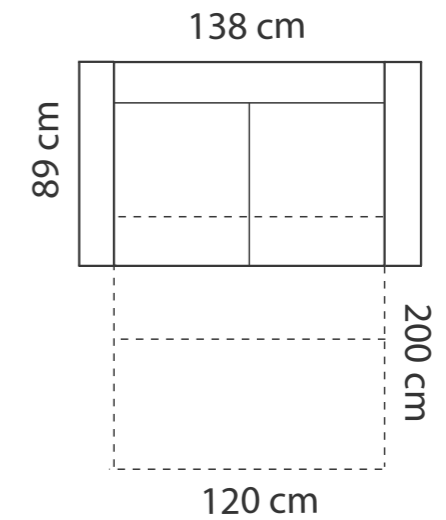

TOPAZ

PADDING: Polyurethane Foam HR35
FRAME: Birch plywood & pine

COMBINATIONS

TOPAZ 2BS

ADDITIONAL INFORMATION

Height: 86 cm
Sitting height: 45 cm
Dec. pillows: 0 pcs
Armrest: 9 cm

LEGS

L16
h: 3cm

LEG COLORS

01 Natural

STANDARD

03 Dark Brown

04 Black

05 Oiled Oak (extra price)