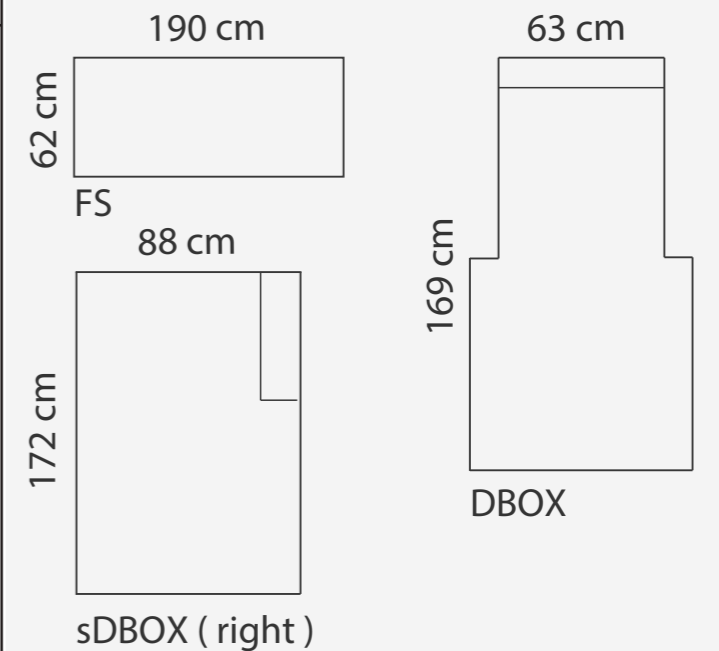

COMPONENTS

ADDITIONAL INFORMATION

Height: 85 cm
Sitting height: 44 cm
Dec. pillows: 2 pcs

LEGS

L10
h- 8 cm
STANDARD

LEG COLORS

01 Natural

STANDARD

03 Dark Brown

04 Black

05 Oiled Oak
(extra price)

08 Oak Stain

ARMRESTS

RAMOS WING CLASSIC
21 cm 23 cm 12 cm
STANDARD