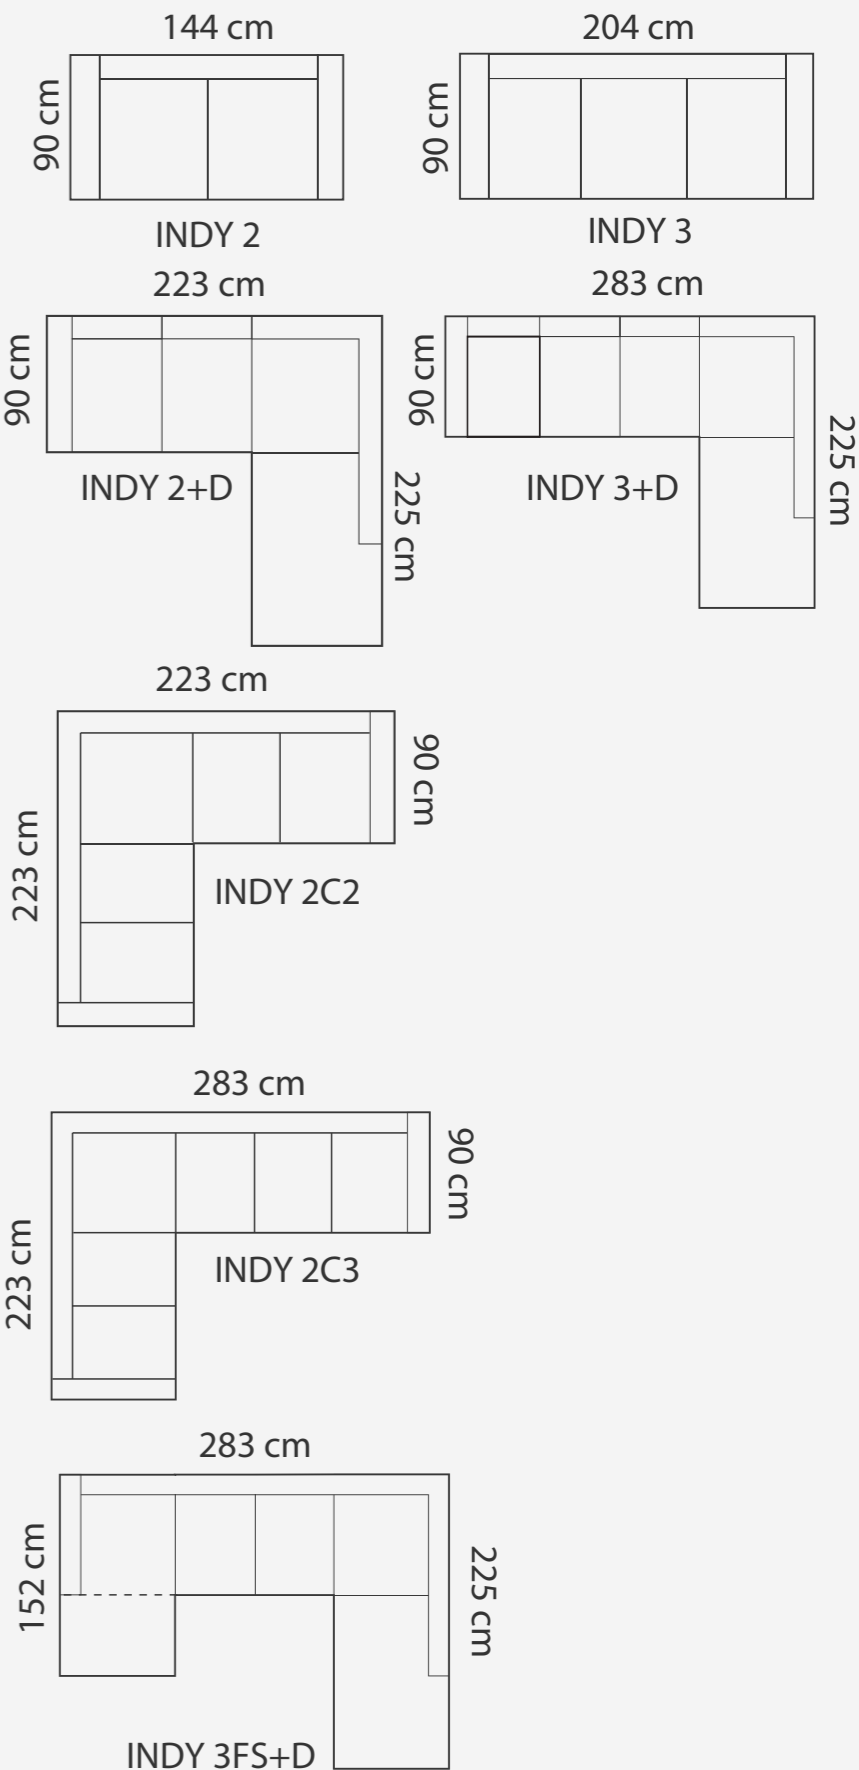

COMBINATIONS

ADDITIONAL INFORMATION

Height: 84 cm
Sitting height: 46 cm
Armrest: 12 cm
Dec. pillows: 2 pcs.

LEGS

WOODEN LEG COLORS

- 01 Natural
- 03 Dark Brown
- 04 Black
- 05 Oiled Oak (extra price)
- 07 White (extra price)
- 08 Oak stain