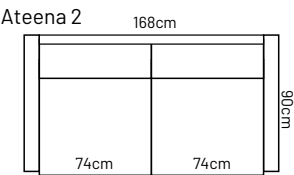

ARENA

FRAME: Birch plywood & pine
PADDING: Polyurethane Foam HR35130
BACK CUSHIONS: Fiber 100% 22cm

MEASUREMENTS

Arena D+2.5

ADDITIONAL INFORMATION

Height: 85 cm
Sitting height: 45 cm
Sitting depth: 56 cm
Sitting width: 90 cm
Armrest: 21cm
Dec. pillows: 2 pcs

Height: 85 cm
Sitting height: 45 cm
Sitting depth: 55 cm
Armrest: 10 cm
Dec. pillows: 0 pcs
Fabric: Soro 97

LEGS

WOODEN LEG COLORS

-  01 Natural
-  03 Dark Brown
-  04 Black
-  05 Oiled Oak (extra price)
-  07 White (extra price)
-  08 Oak stain

ATEENA

FRAME: Birch plywood & pine
 PADDING: Polyurethane Foam HR35
 BACK CUSHIONS: Fiber 100%

Ateena 3

MEASUREMENTS

Ateena ottoman 75x75

Ateena ottoman 100x60

Ateena 1

Ateena 2

Ateena FS XL

Ateena 3C2

Ateena 2C2

ADDITIONAL INFORMATION

Height: 85cm
 Sitting height: 45cm
 Sitting depth: 50cm
 Sitting width: 74 / 100cm
 Armrest: 10cm
 Dec. pillows: 0 pcs

LEGS

L87
 Ø 3 cm
 h- 19 cm
 ● black metal leg