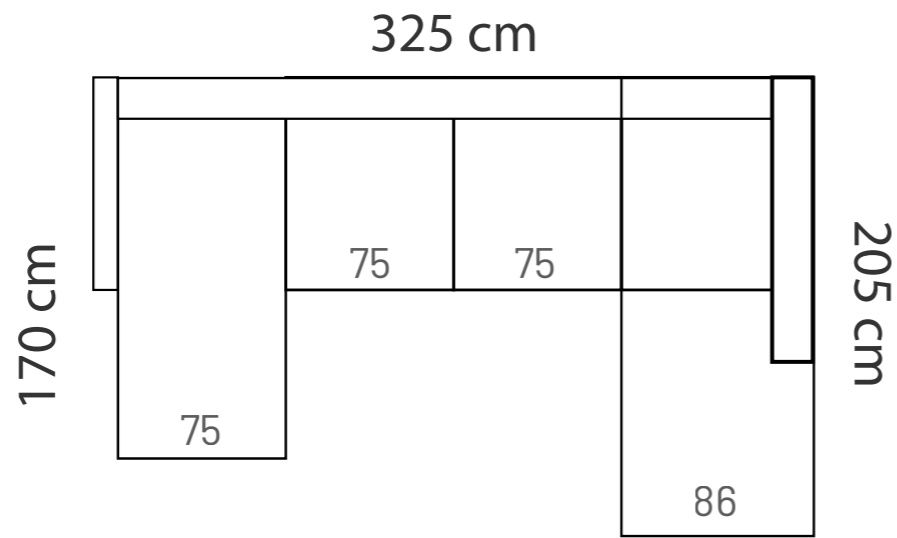

MEASUREMENTS

for different combination options

IN DEVELOPMENT can be ordered from 2020

MOCCA 3FS+D
new U-unit

COMBINATION CORNER UNITS

1C1, 1C2, 2C2, 2C3, 3C3, 1C3