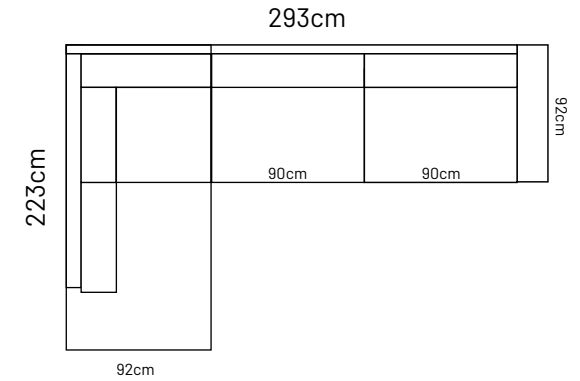

ADDITIONAL INFORMATION

Height: 80 cm (standard)
 Sitting height: 49 cm (standard)
 Seat width: 55 / 60 / 83 cm
 Seat depth: 53 cm
 Armrest width: 12 cm
 Decorative pillows: 2 pcs.
 Decorative pillows (Ancona 1): 0 pcs.

ADDITIONAL INFORMATION

Height: 95cm
Sitting height: 47cm
Sitting depth: 55cm
Armrest: 29cm
Dec. pillows: 0pcs

LEGS

L56
h - 6,5 cm

LEG COLORS

-  01 Natural
-  03 Dark Brown
-  04 Black
-  05 Oiled Oak (extra price)
-  STANDARD 08 Oak stain

ARENA

FRAME: Birch plywood & pine
PADDING: Polyurethane Foam HR35130
BACK CUSHIONS: Fiber 100% 22cm

MEASUREMENTS

Arena D+2.5

ADDITIONAL INFORMATION

Height: 85 cm
Sitting height: 45 cm
Sitting depth: 56 cm
Sitting width: 90 cm
Armrest: 21cm
Dec. pillows: 2 pcs

Ateena FS XL

Ateena 3C2

Ateena 2C2

ADDITIONAL INFORMATION

Height: 85cm
 Sitting height: 45cm
 Sitting depth: 50cm
 Sitting width: 74 / 100cm
 Armrest: 10cm
 Dec. pillows: 0 pcs

LEGS

L87
 Ø 3 cm
 h- 19 cm
 ● black metal leg