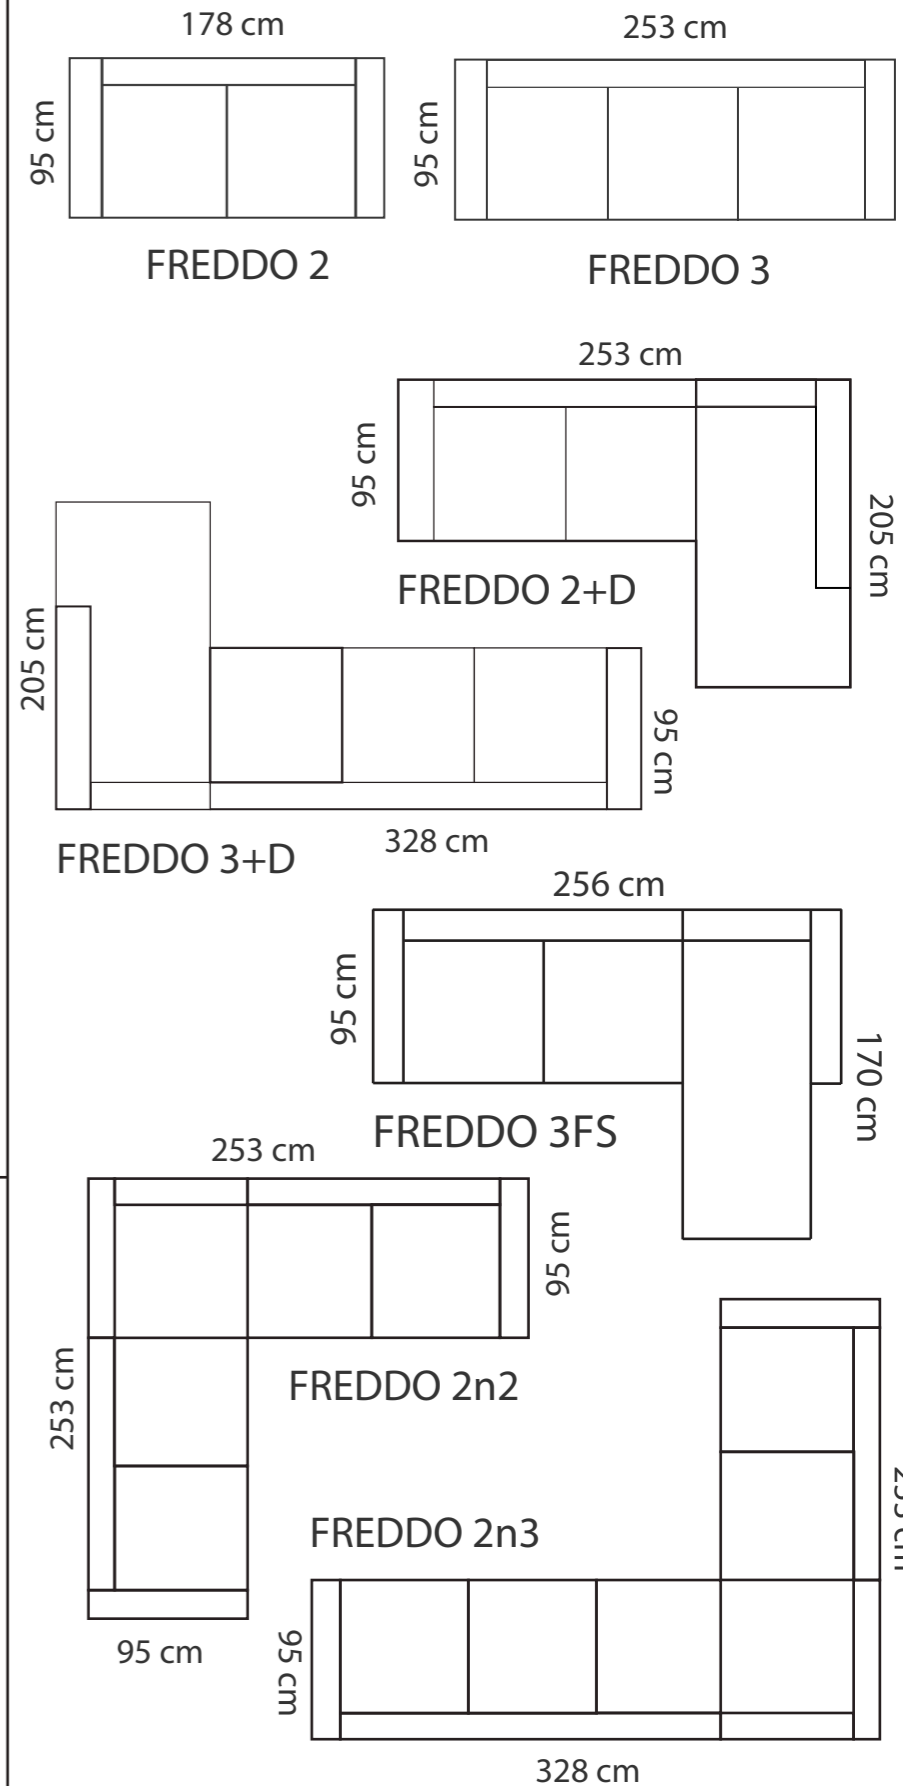

OTTOMAN

ADDITIONAL INFORMATION

Armrest: 10 cm
 Sitting depth: 52 cm
 Dec. pillows: 0 pcs.

LEGS

L28;L29
 h- 12,5 cm/13 cm
 FIZZ LOW, FIZZ HIGH

L30
 h- 16 cm
 FIZZ SENIOR,
 FIZZ SENIOR HIGH

L31;L32
 h- 17,5 cm/18,5 cm
 FIZZ SENIOR +

ADDITIONAL INFORMATION

Height: 90 cm
Sitting height: 48 cm
Sitting depth: 42 cm
Armrest height: 67 cm
Fabric: Orinoco

WOODEN LEG COLORS

	01 Natural
	03 Dark Brown
	04 Black
	07 White

FREDDO

PADDING: Fiber-foam mix, Polyurethane Foam HR35
 FRAME: Birch plywood & pine

FREDDO 2+D

COMBINATIONS

ADDITIONAL INFORMATION

Height: 88 cm
 Sitting height: 46 cm
 Armrest: 14 cm
 Sitting depth: 60 cm
 Dec. pillows: 2 pcs.

LEGS

WOODEN LEG COLORS

- STANDARD 01 Natural
- 04 Black
- 05 Oiled Oak
- 08 Oak stain

AVAILABLE BED SIZES:

- 80 x 200
- 90 x 200
- 120 x 200
- 140 x 200
- 160 x 200
- 180 x 200

AVAILABLE HEADBOARD SIZES:

- 180 x 200
- 200 x 200
- 220 x 200
- 240 x 200

WOODEN LEG COLORS

-  01 Natural
-  03 Dark Brown
-  04 Black
-  05 Oiled Oak
-  07 White