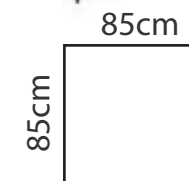

ADDITIONAL INFORMATION

Height: 90 cm
 Sitting height: 46 cm
 Armrest: 23 cm
 Sitting depth: 65 / 135 cm
 Dec. pillows: 0 pcs.

LEGS

METAL LEGS

WOODEN LEG

- | | |
|----------|---------------------|
| STANDARD | 01 Natural |
| | 04 Black |
| | 05 Oiled Oak +5€/pc |
| | 08 Oak stain |

ARMRESTS

Measurements tolerance +/- 3 cm

MEASUREMENTS

PLAZA 1

Plaza 1 is also available with 100cm cushion (full width 146cm). 80cm cushion is standard.

PLAZA 2

243 cm

PLAZA 3