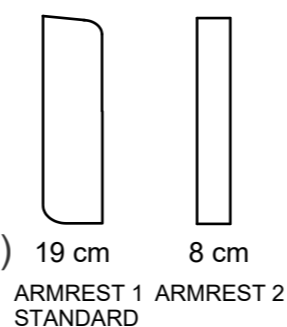

VERDE

PADDING: Polyurethane Foam HR35
FRAME: Birch plywood & pine

COMBINATIONS

ADDITIONAL INFORMATION

Height: 89 cm
Sitting height: 46 cm
Armrest: 19 cm
Dec. pillows: 0 pcs.

LEGS

WOODEN LEG COLORS

- 01 Natural
- STANDARD 03 Dark Brown
- 04 Black
- 05 Oiled Oak (extra price)
- 07 White (extra price)
- 08 Oak stain

ARMREST