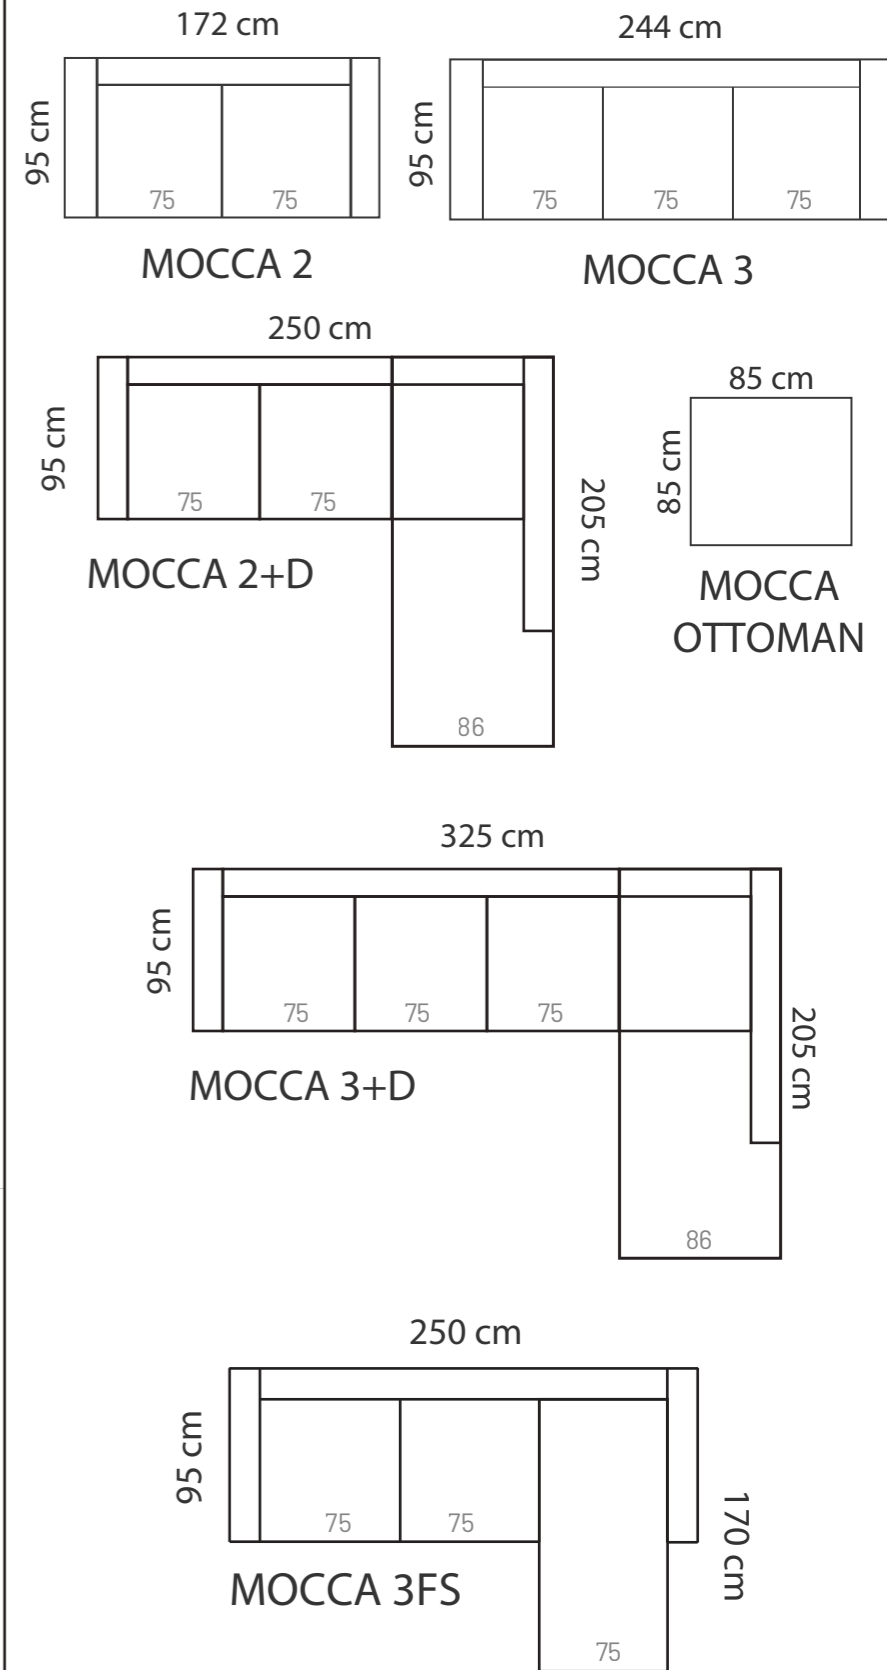

COMBINATIONS