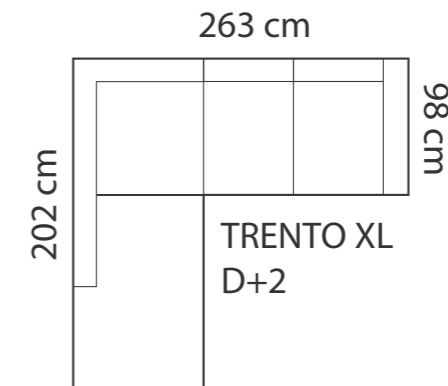

ADDITIONAL INFORMATION

Height: 80 cm
 Sitting height: 49 cm
 Armrest: 15 cm
 Dec. pillows: 2

LEGS

LEG COLORS

TRENTO XL

PADDING: Polyurethane Foam E35
FRAME: Birch plywood & pine

COMBINATIONS

ADDITIONAL INFORMATION

Height: 90 cm
Sitting height: 45 cm
Armrest: 25 cm
Dec. pillows: 2 pcs.

LEGS

L74
h- 7,5 cm
STANDARD

WOODEN LEG COLORS

-  01 Natural
-  STANDARD 03 Dark Brown
-  04 Black
-  05 Oiled Oak (extra price)
-  07 White (extra price)
-  08 Oak stain