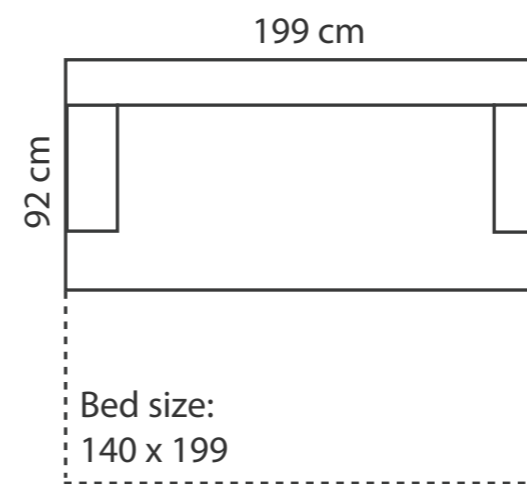

LEG COLORS

- 01 Natural
- STANDARD 03 Dark Brown
- 04 Black
- 05 Oiled Oak (extra price)
- 07 White (extra price)
- 08 Oak stain

PRESTON