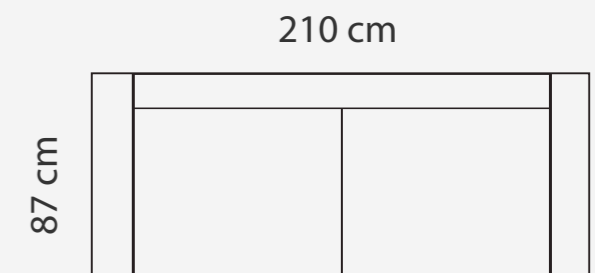

IRMA

PADDING: Polyurethane Foam HR35
FRAME: Birch plywood & pine

COMBINATIONS

IRMA 3

ADDITIONAL INFORMATION

Height: 82 cm
Sitting height: 42 cm
Armrest: 12 cm
Dec. pillows: 2 pcs
Back pillow buttons:
1 pc. per pillow
Fabric: Monaco

LEGS

LEG COLORS