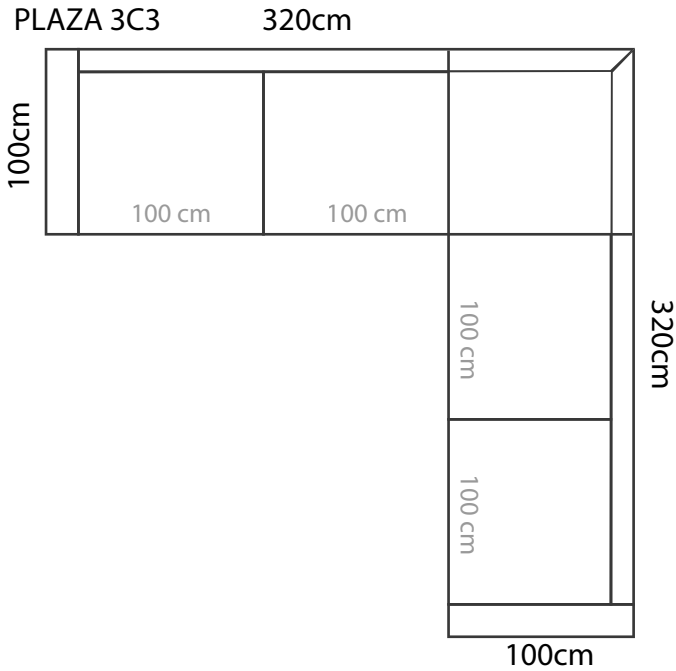

PANAMA 240 cm, PINEA 250 cm

ADDITIONAL INFORMATION

Height: 82 cm
 Sitting height: 43 cm
 Dec. pillows: 2 pcs.

LEGS

L61
 h- 7 cm
 5,5 x 9,5 cm
 STANDARD

LEG COLORS

-  01 Natural
-  STANDARD 03 Dark Brown
-  04 Black
-  05 Oiled Oak (extra price)
-  07 White (extra price)
-  08 Oak stain

ARMRESTS

Measurements tolerance +/- 3 cm

MEASUREMENTS

PLAZA 1

Plaza 1 is also available with 100cm cushion (full width 146cm). 80cm cushion is standard.

PLAZA 2

243 cm

PLAZA 3

PLAZA 2+D

PLAZA 1+D

PLAZA D+3

PLAZA D+2

PLAZA D+1

MEASUREMENTS
for different combination options

1 is also available with 100cm cushion.
80cm cushion is standard.

PLAZA 2C2

PLAZA 2C1 (100cm)

MEASUREMENTS

for different combination options

PLAZA 3+C+3+D
403cm

PLAZA 2+C+3+D
403cm

PLAZA chaise
146cm

PLAZA 2+C+2+D
383cm

PLAZA 1+C+2+D
383cm