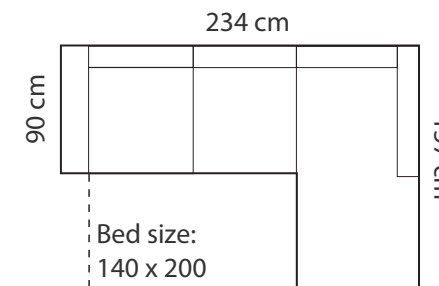

Ateena FS XL

Ateena 3C2

Ateena 2C2

ADDITIONAL INFORMATION

Height: 85cm
 Sitting height: 45cm
 Sitting depth: 50cm
 Sitting width: 74 / 100cm
 Armrest: 10cm
 Dec. pillows: 0 pcs

LEGS

L87
 Ø 3 cm
 h- 19 cm
 ● black metal leg

DINO

DINO LARGE OTTOMAN

ADDITIONAL INFORMATION

Height: 85 cm
 Sitting height: 44 cm
 Armrest: 32 cm
 Dec. pillows: 2 pcs
 Back pillows: 5 pcs

LEGS

L6
 h - 5 cm

L3
 h - 5 cm

LEG COLORS

ADDITIONAL INFORMATION

Height: 92 cm
Sitting height: 43 cm
Dec. pillows: 0 pcs.

LEGS

LEG COLORS

-  01 Natural
-  STANDARD 03 Dark Brown
-  04 Black
-  05 Oiled Oak (extra price)
-  07 White (extra price)
-  08 Oak stain

Dane

EASY

PADDING: Polyurethane Foam HR35
FRAME: Birch plywood & pine

COMBINATIONS

EASY 3 BS

EASY 2BS+DBOX

ADDITIONAL INFORMATION

Height: 93 cm
Sitting height: 47 cm
Armrest: 16 cm
Dec. pillows: 0 pcs.