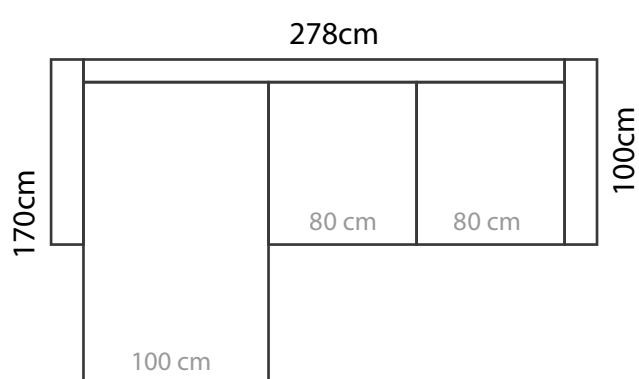

MEASUREMENTS
for different combination options

RIZZI D+2