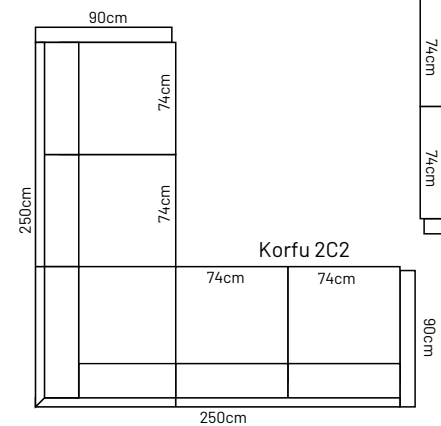

Korfu 3C2

Korfu 2C2

ADDITIONAL INFORMATION

Height: 85cm
Sitting height: 45cm
Sitting depth: 50cm
Sitting width: 74 / 100cm
Armrest: 10cm
Dec. pillows: 0 pcs

LEGS

L87
Ø 3 cm
h- 19 cm
● black metal leg

Korfu 3 from the back