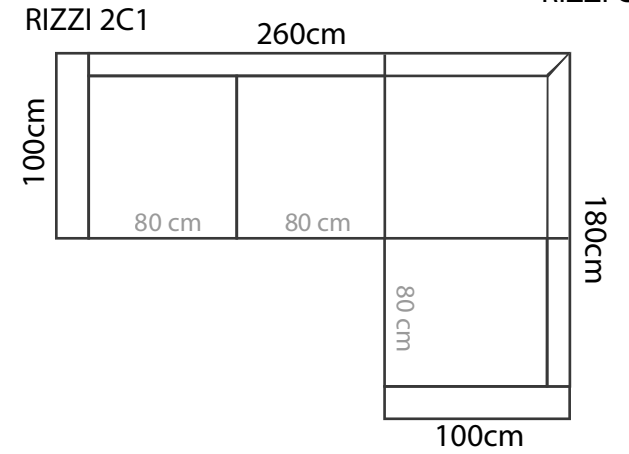

MEASUREMENTS
for different combination options

IN DEVELOPMENT can be ordered from 2020