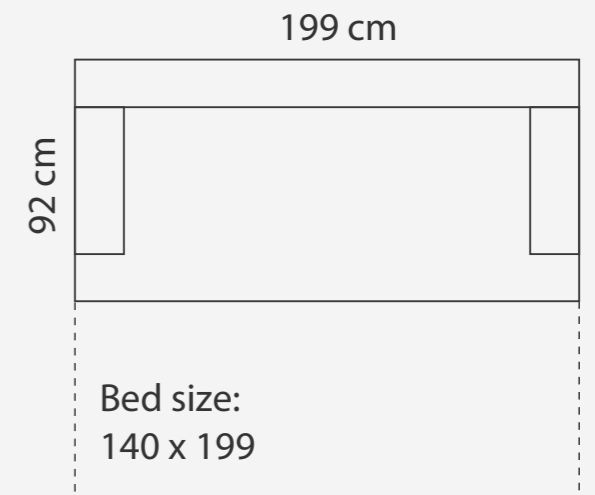

UNO

ADDITIONAL INFORMATION

Height: 92 cm
Sitting height: 43 cm
Armrest: 25 cm (UNO)
Dec. pillows: 0 pcs.

LEGS

L36
h- 10 cm
STANDARD

LEG COLORS

- 01 Natural
- STANDARD 03 Dark Brown
- 04 Black
- 05 Oiled Oak (extra price)
- 07 White (extra price)
- 08 Oak stain