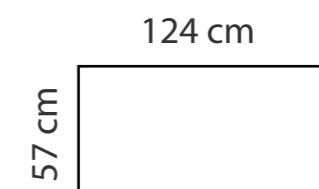

ARENA

FRAME: Birch plywood & pine
PADDING: Polyurethane Foam HR35130
BACK CUSHIONS: Fiber 100% 22cm

MEASUREMENTS

Arena D+2.5

ADDITIONAL INFORMATION

Height: 85 cm
Sitting height: 45 cm
Sitting depth: 56 cm
Sitting width: 90 cm
Armrest: 21cm
Dec. pillows: 2 pcs

Ateena FS XL

Ateena 3C2

Ateena 2C2

ADDITIONAL INFORMATION

Height: 85cm
 Sitting height: 45cm
 Sitting depth: 50cm
 Sitting width: 74 / 100cm
 Armrest: 10cm
 Dec. pillows: 0 pcs

LEGS

L87
 Ø 3 cm
 h- 19 cm
 ● black metal leg

Ateena XL FS

Ateena ottoman
 75x75

BALI PADDING: Polyurethane Foam HR35
FRAME: Birch plywood & pine

COMBINATIONS

BALI

BALI/DINO OTTOMAN

ADDITIONAL INFORMATION

Height: 85 cm
Sitting height: 44 cm
Armrest: 32 cm
Dec. pillows: 2 pcs
Back pillows: 4 pcs
Dec. pillows: 2 pcs
Pocket springs seat

LEGS

L6
h - 5 cm

L3
h - 5 cm

LEG COLORS

01 Natural

STANDARD

03 Dark Brown

04 Black