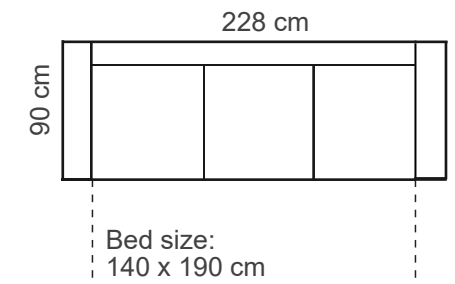

MEASUREMENTS

AMANDA 2

AMANDA 3BS

ADDITIONAL INFORMATION

Height: 90 cm
 Sitting height: 46 cm
 Armrest: 13 cm
 Sitting depth: 55 cm
 Dec. pillows: 0
 Fabric: Devon 34

LEGS

LEG COLORS

-  01 Natural
-  03 Dark Brown
-  04 Black
-  05 Oiled Oak (extra price)
-  07 White (extra price)
-  STANDARD 08 Oak stain

AMANDA 2

AMANDA 3BS

AMELIE

PADDING: Polyurethane Foam HR35
FRAME: Birch plywood & pine

MEASUREMENTS

ADDITIONAL INFORMATION

Height: 85cm
Sitting height: 45cm
Sitting depth: 50cm
Armrest: 10cm
Dec. pillows: 0 pcs

AMORE 3BS

ADDITIONAL INFORMATION

Height: 95 cm
 Sitting height: 46 cm
 Armrest: 13 cm
 Sitting depth: 55 cm
 Dec. pillows: 0

LEGS

L49
 h- 12 cm
 STANDARD

LEG COLORS

-  01 Natural
-  03 Dark Brown
-  04 Black
-  05 Oiled Oak (extra price)
-  07 White (extra price)
-  STANDARD 08 Oak stain

ADDITIONAL INFORMATION

Height: 80 cm (standard)
 Sitting height: 49 cm (standard)
 Seat width: 55 / 60 / 83 cm
 Seat depth: 53 cm
 Armrest width: 12 cm
 Decorative pillows: 2 pcs.
 Decorative pillows (Ancona 1): 0 pcs.