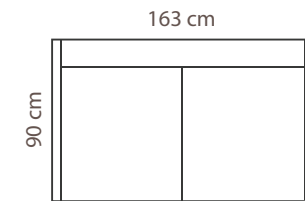

ADDITIONAL INFORMATION

Height: 40 cm
Sitting height: 40 cm
Sleeping area: 63 x 189 cm

SLIM LINE

PADDING: Feather & Polyurethane Foam HR35
 FRAME: Birch plywood & pine

COMBINATIONS

SLIM LINE 3

SLIM LINE 2

SLIM LINE 1