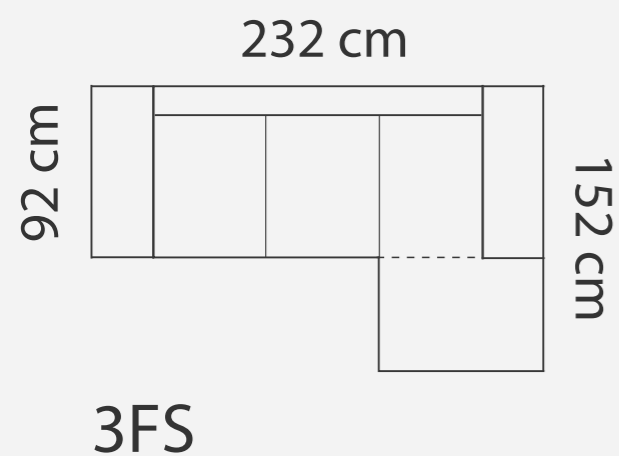

FALCON

COMBINATIONS