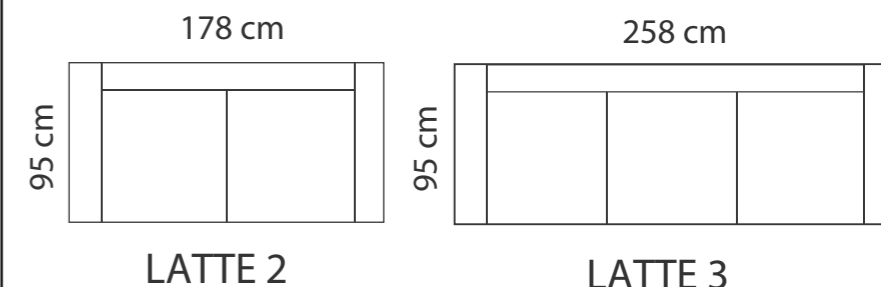

COMBINATIONS