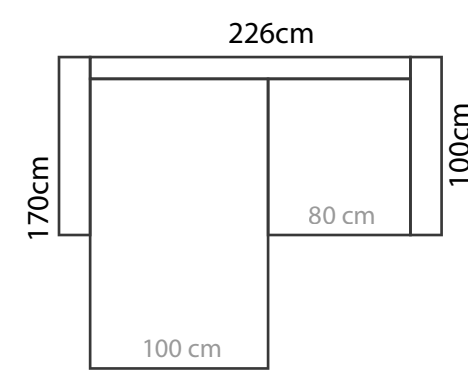

PANAMA 240 cm, PINEA 250 cm

ADDITIONAL INFORMATION

Height: 82 cm
 Sitting height: 43 cm
 Dec. pillows: 2 pcs.

LEGS

L61
 h- 7 cm
 5,5 x 9,5 cm
 STANDARD

LEG COLORS

-  01 Natural
-  STANDARD 03 Dark Brown
-  04 Black
-  05 Oiled Oak (extra price)
-  07 White (extra price)
-  08 Oak stain

ARMRESTS

Measurements tolerance +/- 3 cm

MEASUREMENTS

PLAZA 1

Plaza 1 is also available with 100cm cushion (full width 146cm). 80cm cushion is standard.

PLAZA 2

243 cm

PLAZA 3

PLAZA 2+D

PLAZA 1+D

PLAZA D+3

PLAZA D+2

PLAZA D+1

MEASUREMENTS
for different combination options

1 is also available with 100cm cushion.
80cm cushion is standard.

PLAZA 2C2

PLAZA 2C1 (100cm)

MEASUREMENTS

for different combination options

PLAZA 3+C+3+D
403cm

PLAZA 2+C+3+D
403cm

PLAZA chaise
146cm

PLAZA 2+C+2+D
383cm

PLAZA 1+C+2+D
383cm