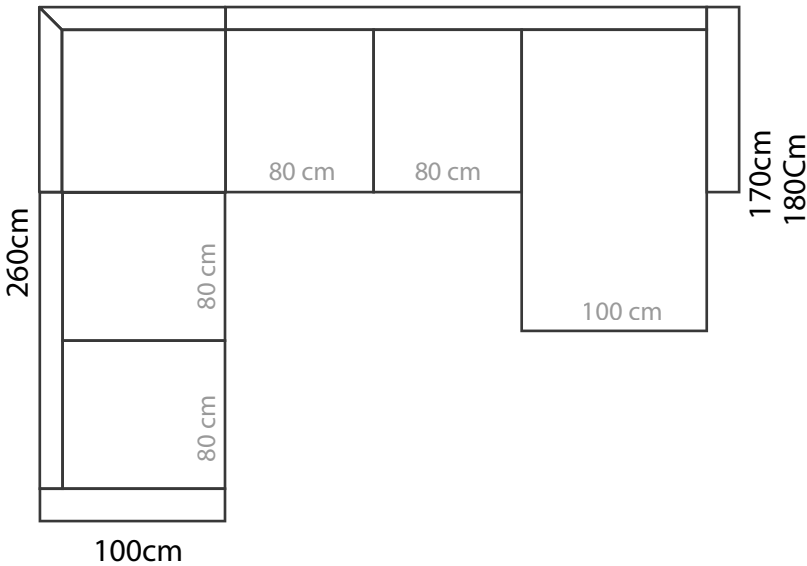

RIZZI 2+C+2+D
363cm