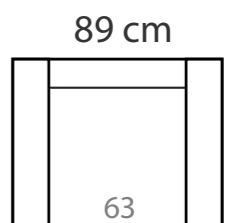

COMBINATIONS

ADORE 3FS

ADORE 3

ADORE 2

ADORE 1

ADDITIONAL INFORMATION

Height: 90 cm
Sitting height: 44 cm
Armrest: 13 cm
Sitting depth: 55 cm
Dec. pillows: 0

LEGS

COMBINATIONS

ALICIA 1

ALICIA 2

ALICIA 3

ADDITIONAL INFORMATION

Height: 85 cm
Sitting height: 50 cm
Cushion width: 52 cm
Seat depth: 54 cm
Armrest width: 16 cm
Decorative pillows: 0 pcs.

LEGS

LEG COLORS