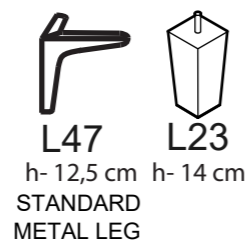

IDA 3

OTTOMAN

ADDITIONAL INFORMATION

Height: 86 cm
 Sitting height: 46 cm
 Armrest: 12 cm
 Dec. pillows: 2 pcs.

LEGS

L48
 h- 13 cm
 METAL LEG
 STANDARD

L49
 h- 12 cm

WOODEN LEG COLORS

Height: 84 cm
 Sitting height: 46 cm
 Armrest: 12 cm
 Dec. pillows: 2 pcs.

LEGS

WOODEN LEG COLORS

-  01 Natural
-  03 Dark Brown
-  04 Black
-  05 Oiled Oak (extra price)
-  07 White (extra price)
-  08 Oak stain