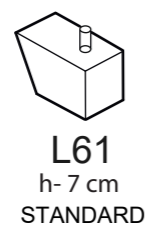

VERDE

PADDING: Polyurethane Foam HR35
FRAME: Birch plywood & pine

COMBINATIONS

ADDITIONAL INFORMATION

Height: 89 cm
Sitting height: 46 cm
Armrest: 19 cm
Dec. pillows: 0 pcs.

LEGS

WOODEN LEG COLORS

- 01 Natural
- STANDARD 03 Dark Brown
- 04 Black
- 05 Oiled Oak (extra price)
- 07 White (extra price)
- 08 Oak stain

ARMREST