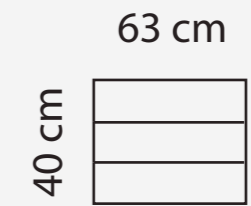

ADDITIONAL INFORMATION

Height: 40 cm
Sitting height: 40 cm
Sleeping area: 63 x 189 cm

SLIM LINE

PADDING: Feather & Polyurethane Foam HR35
 FRAME: Birch plywood & pine

COMBINATIONS

SLIM LINE 3

SLIM LINE 2

SLIM LINE 1