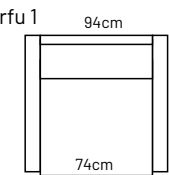

KORFU

FRAME: Birch plywood & pine
PADDING: Polyurethane Foam HR35
BACK CUSHIONS: Fiber 100%

MEASUREMENTS

Korfu FS XL

ADDITIONAL INFORMATION

Height: 85cm
Sitting height: 45cm
Sitting depth: 50cm
Sitting width: 74 / 100cm
Armrest: 10cm
Dec. pillows: 0 pcs

LEGS

L87
Ø 3 cm
h- 19 cm
● black metal leg