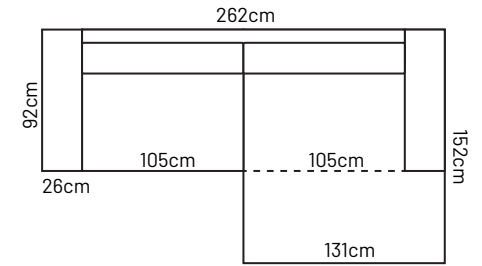

MEASUREMENTS

Dallas XL 3FS

Also available with rectangle pillows
"kappaselkätyyny" (optional)