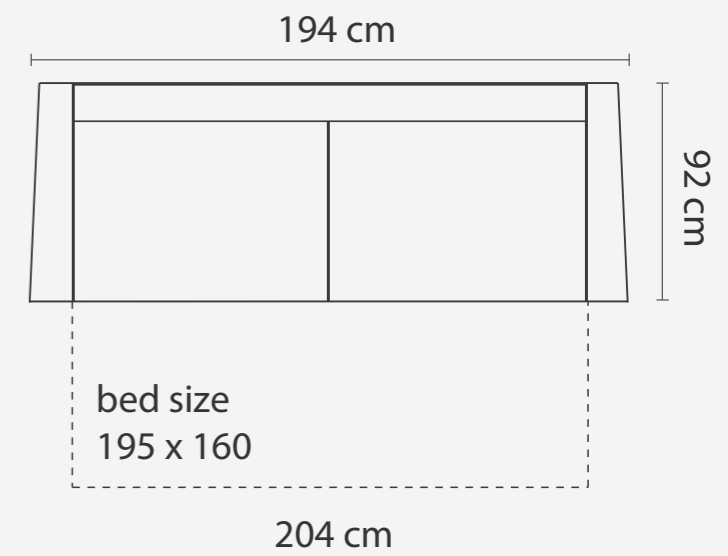

MEASUREMENTS

ADDITIONAL INFORMATION

Height: 90 cm
Sitting height: 43 cm
Dec. pillows: 2 pcs.
Armrest: 15cm
Sitting depth: 50 cm

LEGS

LEG COLORS

- 01 Natural
- STANDARD 03 Dark Brown
- 04 Black
- 05 Oiled Oak
- 07 White
- 08 Oak stain

Height: 88 cm
 Sitting height: 46 cm
 Armrest: 11 cm
 Sitting depth: 60 cm
 Dec. pillows: 2 pcs.

LEGS

Will soon have new legs (same legs, but higher):

LEG COLORS

ARMRESTS

MEASUREMENTS

for different combination options

M10R

M10L

M10

M50

M80

ADDITIONAL INFORMATION

Height: 78cm

Sitting height: 45cm

COMBINATIONS

PADOVA 2 BS (armrest 1)

Padova 140
bed mattress width 140cm
bed frame width 160cm

PADOVA 3 BS (armrest 1)

Padova 160
bed mattress width 160cm
bed frame width 180cm

ADDITIONAL INFORMATION

Height: 81 cm
Sitting height: 42 cm
Dec. pillows: 0