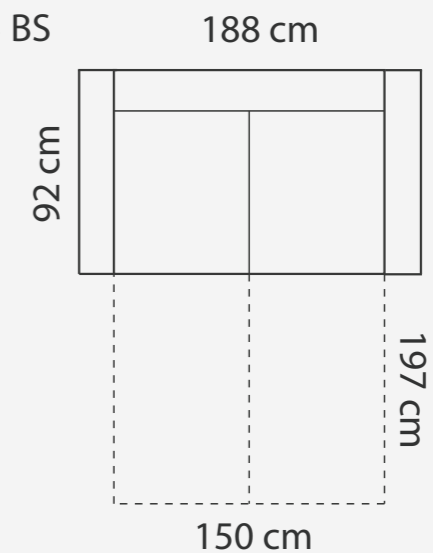

ISABELLA L D+2

ISABELLA L 3FS

ADDITIONAL INFORMATION

Height: 78 cm
 Sitting height: 45 cm
 Sitting depth: 60 cm
 Armrest: 14 cm
 Dec. pillows: 0 pcs

LEGS

WOODEN LEG COLORS

-  01 Natural
-  03 Dark Brown
-  04 Black
-  05 Oiled Oak (extra price)

LEGS

LEA

PADDING: Polyurethane Foam E30
FRAME: Birch plywood & pine

COMBINATIONS

LEA 3 (2*85 - 189cm) - standard
LEA 3 L (3*60 - 204cm)
LEA 3 M (3*55 - 189cm)

ADDITIONAL INFORMATION

Height: 80 cm (standard)
Sitting height: 49 cm (standard)
Seat width: 55 / 60 / 83 cm
Seat depth: 53 cm
Armrest width: 12 cm
Decorative pillows: 2 pcs.
Decorative pillows (Ancona 1): 0 pcs.

MEASUREMENTS

ADDITIONAL INFORMATION

Height: 90 cm
Sitting height: 43 cm
Dec. pillows: 2 pcs.
Armrest: 15cm
Sitting depth: 50 cm

LEGS

LEG COLORS

- 01 Natural
- STANDARD 03 Dark Brown
- 04 Black
- 05 Oiled Oak
- 07 White
- 08 Oak stain

LIA

PIA

COMBINATIONS

MIA 1BS

MIA 2BS

MIA 2,5 BS

ADDITIONAL INFORMATION

Height: 88 cm
 Sitting height: 43 cm
 Dec. pillows: 0 pcs