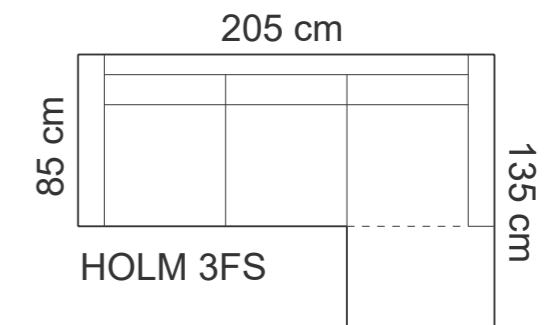

COMBINATIONS