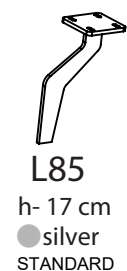

ADDITIONAL INFORMATION

Height: 90 cm
 Sitting height: 46 cm
 Armrest: 23 cm
 Sitting depth: 65 / 135 cm
 Dec. pillows: 0 pcs.

LEGS

METAL LEGS

WOODEN LEG

- | | |
|----------|---------------------|
| STANDARD | 01 Natural |
| | 04 Black |
| | 05 Oiled Oak +5€/pc |
| | 08 Oak stain |

ARMRESTS

Measurements tolerance +/- 3 cm

MEASUREMENTS

PLAZA 1

Plaza 1 is also available with 100cm cushion (full width 146cm). 80cm cushion is standard.

PLAZA 2

243 cm

PLAZA 3