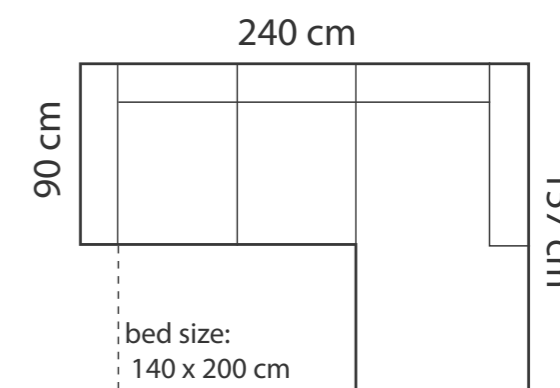

VERDE 2BS+DBOX