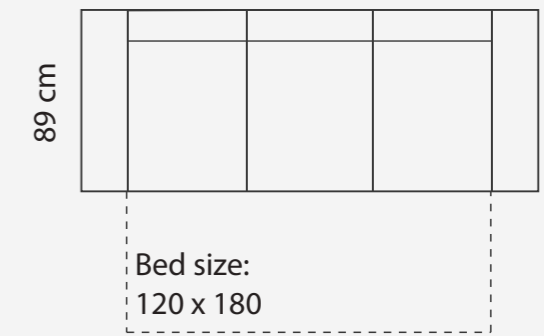

COMBINATIONS

NEA 225 cm; HEIDI 212 cm; MONA 200 cm