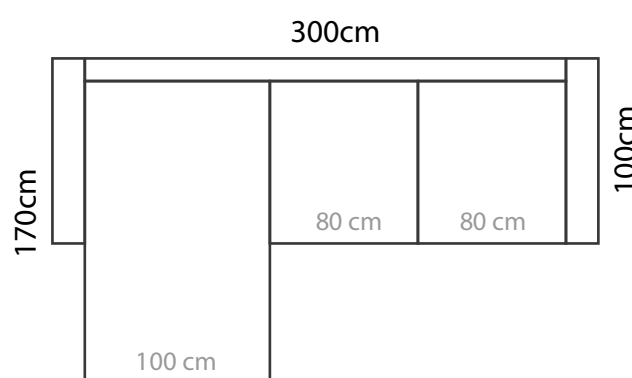

MEASUREMENTS
for different combination options

Plaza 1+D and D+1 is also available with 100cm cushion (full width 246cm). 80cm cushion is standard.

PLAZA D+2