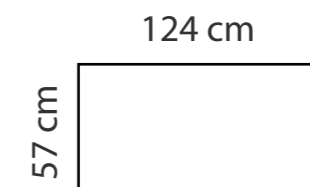

Also available with rectangle pillows
"kappaselkätyyny" (optional)

ADDITIONAL INFORMATION

Height: 84 cm
Sitting height: 42cm
Sitting depth: 55 cm
Armrest: 26cm
Back pillows: 6 pcs
Decorative pillows: 2 pcs

DINO

DINO LARGE OTTOMAN

ADDITIONAL INFORMATION

Height: 85 cm
 Sitting height: 44 cm
 Armrest: 32 cm
 Dec. pillows: 2 pcs
 Back pillows: 5 pcs

LEGS

L6
 h - 5 cm

L3
 h - 5 cm

LEG COLORS