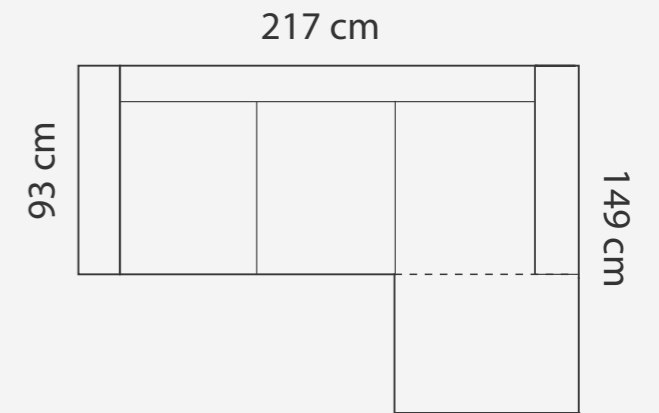

COMBINATIONS

SANZA 3FS

ADDITIONAL INFORMATION

Height: 90 cm
Sitting height: 48 cm
Armrest: 16 cm
Sitting depth: 65 cm
Dec. pillows: 2 pcs.

LEGS

LEG COLORS

- 01 Natural
- 03 Dark Brown
- 04 Black
- 05 Oiled Oak (extra price)
- 07 White (extra price)
- STANDARD 08 Oak stain