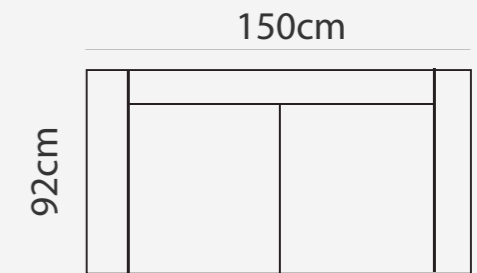

GENEVE

PADDING: Polyurethane Foam HR30
 FRAME: Birch plywood & pine

COMBINATIONS

GENEVE 2BS+Dbox

ADDITIONAL INFORMATION

Height: 85 cm
 Sitting height: 44 cm
 Armrest: 21 cm
 Dec. pillows: 2

LEGS

L11
 h- 6 cm
 STANDARD

GRANDE 1

GRANDE 2

GRANDE 3

ADDITIONAL INFORMATION

Height: 91cm
 Sitting height: 46cm
 Sitting depth : 55cm
 Dec. pillows: 0 pcs
 Fabric: Flash 100

LEGS

L49 L22
 h- 12 cm h- 10 cm
 STANDARD

LEG COLORS