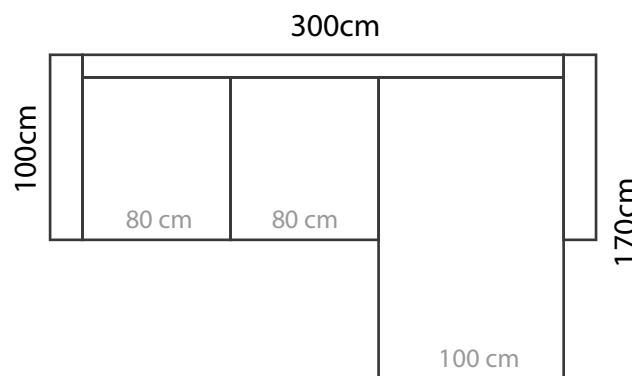

ARMRESTS

Measurements tolerance +/- 3 cm

MEASUREMENTS

PLAZA 1

Plaza 1 is also available with 100cm cushion (full width 146cm). 80cm cushion is standard.

PLAZA 2

243 cm

PLAZA 3

PLAZA old FS

PLAZA new FS

MEASUREMENTS
for different combination options

PLAZA 3+D

PLAZA 2+D

PLAZA 1+D

Plaza 1+D and D+1 is also available with 100cm cushion (full width 246cm). 80cm cushion is standard.

PLAZA 3+D