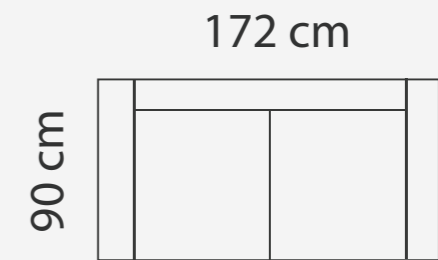

IRIS

PADDING: Polyurethane Foam HR35
FRAME: Birch plywood & pine

COMBINATIONS

IRIS 2

ADDITIONAL INFORMATION

Height: 82 cm
Sitting height: 42 cm
Armrest: 12 cm
Dec. pillows: 2 pcs.

LEGS

WOODEN LEG COLORS

- 01 Natural
- 03 Dark Brown
- 04 Black
- 05 Oiled Oak (extra price)
- 07 White (extra price)
- 08 Oak stain