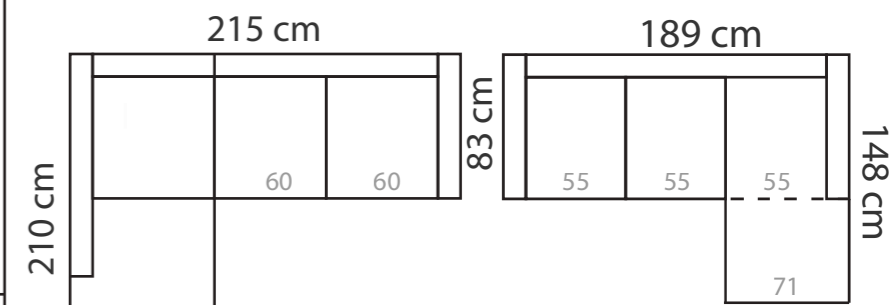

AMORE 3BS

ADDITIONAL INFORMATION

Height: 95 cm
 Sitting height: 46 cm
 Armrest: 13 cm
 Sitting depth: 55 cm
 Dec. pillows: 0

LEGS

L49
 h- 12 cm
 STANDARD

LEG COLORS

-  01 Natural
-  03 Dark Brown
-  04 Black
-  05 Oiled Oak (extra price)
-  07 White (extra price)
-  STANDARD 08 Oak stain

ANCONA

PADDING: Polyurethane Foam E30
 FRAME: Birch plywood & pine

COMBINATIONS

ANCONA 1 ANCONA 2 ANCONA 3
 ANCONA 3 (2*85 - 189cm) - standard
 ANCONA 3 L (3*60 - 204cm)
 ANCONA 3 M (3*55 - 189cm)

ANCONA D+2 ANCONA 3FS
 ANCONA 3FS (3*55 - 189cm) standard
 ANCONA 3FS L (3*60 - 204cm)

ADDITIONAL INFORMATION

Height: 80 cm (standard)
 Sitting height: 49 cm (standard)
 Seat width: 55 / 60 / 83 cm
 Seat depth: 53 cm
 Armrest width: 12 cm
 Decorative pillows: 2 pcs.
 Decorative pillows (Ancona 1): 0 pcs.

ARENA

FRAME: Birch plywood & pine
PADDING: Polyurethane Foam HR35130
BACK CUSHIONS: Fiber 100% 22cm

MEASUREMENTS

Arena D+2.5

ADDITIONAL INFORMATION

Height: 85 cm
Sitting height: 45 cm
Sitting depth: 56 cm
Sitting width: 90 cm
Armrest: 21cm
Dec. pillows: 2 pcs