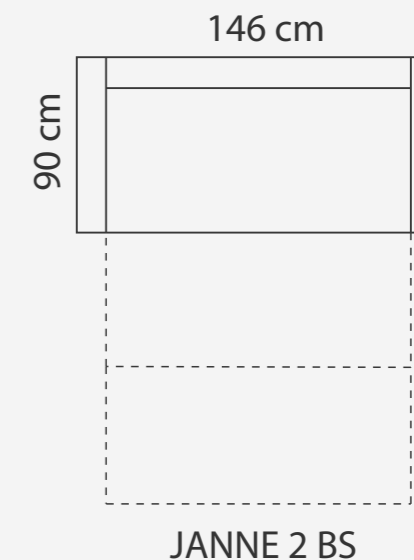

COMBINATIONS

ADDITIONAL INFORMATION

Height: 88 cm
Sitting height: 45 cm
Armrest: 10 cm
Dec. pillows: 0 pcs.

LEGS

L16
h- 3 cm
STANDARD

LEG COLORS

- 01 Natural
- STANDARD 03 Dark Brown
- 04 Black
- 05 Oiled Oak (extra price)
- 08 Oak stain