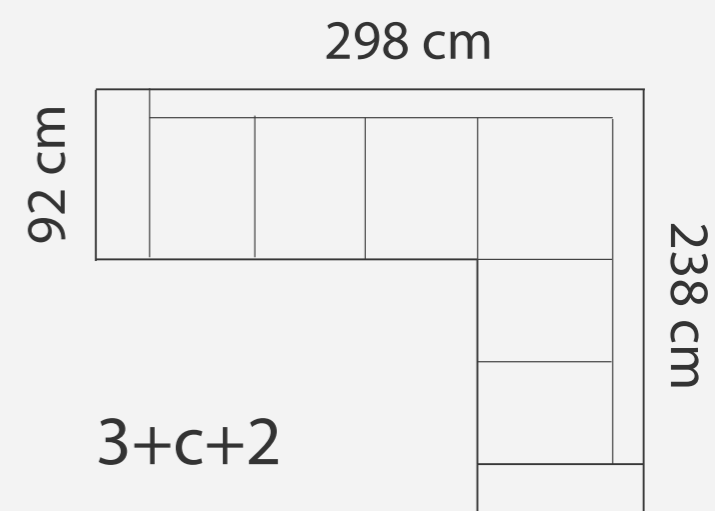

FALCON

COMBINATIONS