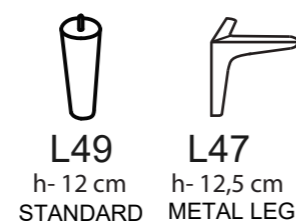

COMBINATIONS

IRMEL 1

IRMEL 2

IRMEL 3

ADDITIONAL INFORMATION

Height: 82 cm
Sitting height: 42 cm
Armrest: 12 cm
Dec. pillows: 2 pcs
Fabric: Nice - Hazel

LEGS

L37
h- 16 cm
STANDARD

ISABELLA L D+2

ISABELLA L 3FS

ADDITIONAL INFORMATION

Height: 78 cm
 Sitting height: 45 cm
 Sitting depth: 60 cm
 Armrest: 14 cm
 Dec. pillows: 0 pcs

LEGS

WOODEN LEG COLORS

-  01 Natural
-  03 Dark Brown
-  04 Black
-  05 Oiled Oak (extra price)

ISABELLA M

PADDING: Polyurethane Foam EP30
 FRAME: Birch plywood & pine

COMBINATIONS

ISABELLA M D+2

ISABELLA M 3FS

ADDITIONAL INFORMATION

Height: 78 cm
 Sitting height: 45 cm
 Sitting depth: 60 cm
 Armrest: 14 cm
 Dec. pillows: 0 pcs