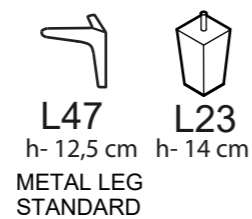

LEGS

WOODEN LEG COLORS

- 01 Natural
- 03 Dark Brown
- 04 Black
- 05 Oiled Oak (extra price)
- 07 White (extra price)
- 08 Oak stain