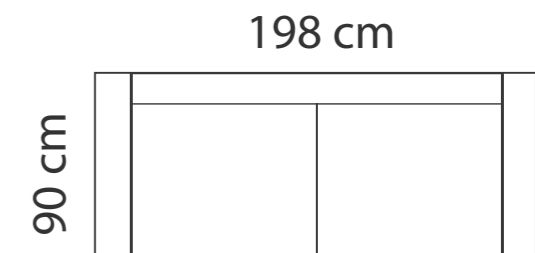

ELLE 3

ADDITIONAL INFORMATION

Height: 80 cm
Sitting height: 45 cm
Armrest: 7 cm
Dec. pillows: 2 pcs.