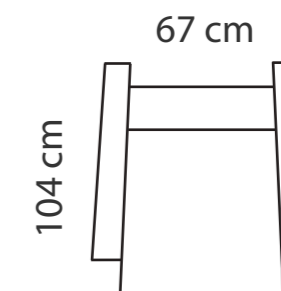

Ateena FS XL

Ateena 3C2

Ateena 2C2

ADDITIONAL INFORMATION

Height: 85cm
 Sitting height: 45cm
 Sitting depth: 50cm
 Sitting width: 74 / 100cm
 Armrest: 10cm
 Dec. pillows: 0 pcs

LEGS

L87
 Ø 3 cm
 h- 19 cm
 ● black metal leg

PADDING: Polyurethane Foam HR35

FRAME: Birch plywood & pine

BORA
Height: 96 cm
Sitting height: 45 cm

POLO
Height: 102 cm
Sitting height: 45 cm
Neckpillow

MILO - rocking chair
Height: 102 cm
Sitting height: 45 cm
Neckpillow

COMBINATIONS

BORA

POLO

OTTOMAN

MILO

ADDITIONAL INFORMATION

Armrest: 6 cm
Sitting depth: 50 cm
Dec. pillows: 0 pcs.

LEGS

MEASUREMENTS

78 cm
CLUB CHAIR

ADDITIONAL INFORMATION

Height: 84 cm
Sitting height: 44 cm
Sitting depth: 49 cm
Armrest: 10 cm

LEGS

L37
h 16 cm

LEG COLORS

01 Natural