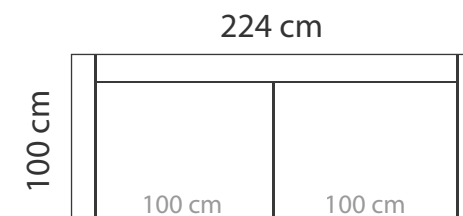

RIZZI

PADDING: Feather+fiber, Polyurethane Foam HR35
FRAME: Birch plywood & pine
BACK CUSHIONS: Feather+fiber

MEASUREMENTS

RIZZI 3

65% new white Hungarian duck feathers class 2 (EN12934)
35% Hollow conjugated siliconized virgin polyester fiber HCS7dx64mm

ADDITIONAL INFORMATION

Height: 90 cm
Sitting height: 46 cm
Armrest: 12 cm
Sitting depth: 65 cm
Dec. pillows: 0 pcs.
Fabric: Casual 09

LEGS

L85

h- 17 cm
● silver
STANDARD

METAL LEGS

L76

h- 17 cm
● silver

L78

h- 17 cm
● black

WOODEN LEG

L86

h-17 cm

STANDARD	
01	Natural
04	Black
05	Oiled Oak +5€/pc
08	Oak stain

ARMRESTS

12cm
RIZZI

23cm
PLAZA

Measurements tolerance +/- 3 cm