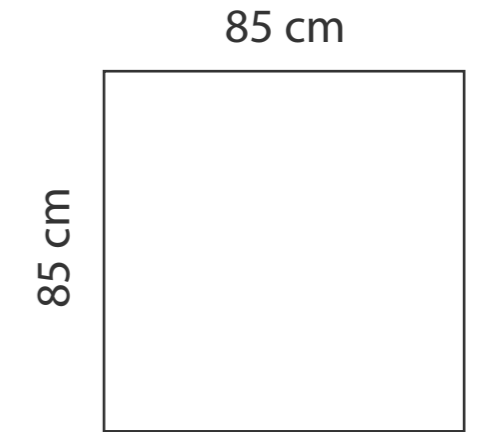

COMBINATIONS

MOCCA OTTOMAN