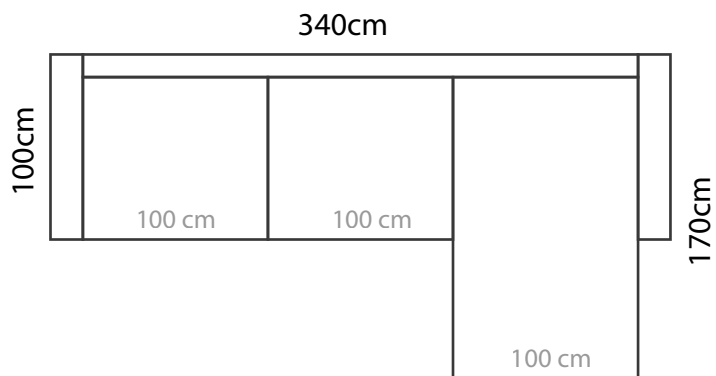

PANAMA 240 cm, PINEA 250 cm

ADDITIONAL INFORMATION

Height: 82 cm
 Sitting height: 43 cm
 Dec. pillows: 2 pcs.

LEGS

L61
 h- 7 cm
 5,5 x 9,5 cm
 STANDARD

LEG COLORS

-  01 Natural
-  STANDARD 03 Dark Brown
-  04 Black
-  05 Oiled Oak (extra price)
-  07 White (extra price)
-  08 Oak stain

ARMRESTS

Measurements tolerance +/- 3 cm

MEASUREMENTS

PLAZA 1

Plaza 1 is also available with 100cm cushion (full width 146cm). 80cm cushion is standard.

PLAZA 2

243 cm

PLAZA 3

PLAZA old FS

PLAZA new FS

MEASUREMENTS
for different combination options

PLAZA 3+D

PLAZA 2+D

PLAZA 1+D

Plaza 1+D and D+1 is also available with 100cm cushion (full width 246cm). 80cm cushion is standard.

PLAZA 3+D