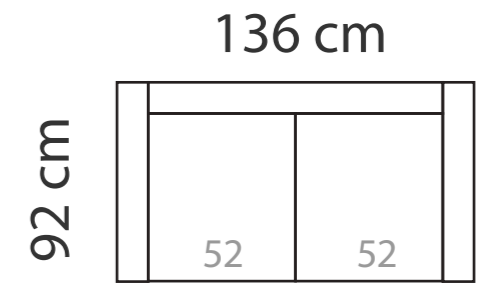

COMBINATIONS

ADORE 3FS

ADORE 3

ADORE 2

ADORE 1

ADDITIONAL INFORMATION

Height: 90 cm
Sitting height: 44 cm
Armrest: 13 cm
Sitting depth: 55 cm
Dec. pillows: 0

LEGS

COMBINATIONS

ALICIA 1

ALICIA 2

ALICIA 3

ADDITIONAL INFORMATION

Height: 85 cm
Sitting height: 50 cm
Cushion width: 52 cm
Seat depth: 54 cm
Armrest width: 16 cm
Decorative pillows: 0 pcs.

LEGS

LEG COLORS

Height: 90 cm
 Sitting height: 44 cm
 Armrest: 13 cm
 Sitting depth: 55 cm
 Dec. pillows: 0
 Fabric: Luminata - Silver

LEGS

LEG COLORS

-  01 Natural
-  03 Dark Brown
-  04 Black
-  05 Oiled Oak (extra price)
-  07 White (extra price)
-  STANDARD 08 Oak stain