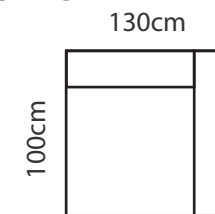

M10R

M10L

M10

M50

M80

ADDITIONAL INFORMATION

Height: 78cm

Sitting height: 45cm