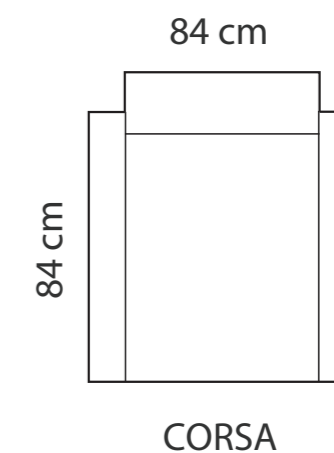

Ateena FS XL

Ateena 3C2

Ateena 2C2

ADDITIONAL INFORMATION

Height: 85cm
 Sitting height: 45cm
 Sitting depth: 50cm
 Sitting width: 74 / 100cm
 Armrest: 10cm
 Dec. pillows: 0 pcs

LEGS

L87
 Ø 3 cm
 h- 19 cm
 ● black metal leg

PADDING: Polyurethane Foam HR35

FRAME: Birch plywood & pine

BORA
Height: 96 cm
Sitting height: 45 cm

POLO
Height: 102 cm
Sitting height: 45 cm
Neckpillow

MILO - rocking chair
Height: 102 cm
Sitting height: 45 cm
Neckpillow

MEASUREMENTS

78 cm
CLUB CHAIR

ADDITIONAL INFORMATION

Height: 84 cm
Sitting height: 44 cm
Sitting depth: 49 cm
Armrest: 10 cm

LEGS

L37
h 16 cm

LEG COLORS

01 Natural

ADDITIONAL INFORMATION

Height: 105 cm
Sitting height: 45 cm
Armrest: 15 cm
Dec. pillows: 0 pcs.

LEGS

LEG COLORS

-  01 Natural
-  03 Dark Brown
-  04 Black
-  05 Oiled Oak (extra price)
-  07 White (extra price)
-  08 Oak stain