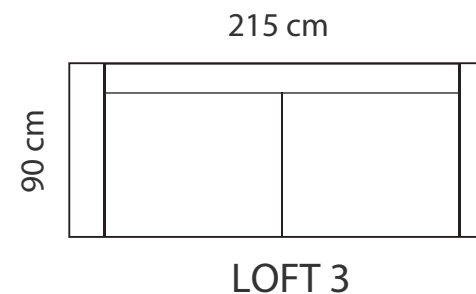

ISABELLA L D+2

ISABELLA L 3FS

ADDITIONAL INFORMATION

Height: 78 cm
 Sitting height: 45 cm
 Sitting depth: 60 cm
 Armrest: 14 cm
 Dec. pillows: 0 pcs

LEGS

WOODEN LEG COLORS

-  01 Natural
-  03 Dark Brown
-  04 Black
-  05 Oiled Oak (extra price)

LEGS

L37
h- 16 cm
STANDARD

L81
h- 16 cm

LEG COLORS

- STANDARD 01 Natural
- 03 Dark Brown
- 04 Black
- 05 Oiled Oak (extra price)
- 08 Oak stain

MEASUREMENTS

LOLA

PADDING: Polyurethane Foam HR28
FRAME: Birch plywood & pine

MEASUREMENTS

ADDITIONAL INFORMATION

Height: 90 cm
Sitting height: 43 cm
Dec. pillows: 2 pcs.
Armrest: 15cm
Sitting depth: 50 cm

LEGS

LEG COLORS

- 01 Natural
- STANDARD 03 Dark Brown
- 04 Black
- 05 Oiled Oak
- 07 White
- 08 Oak stain