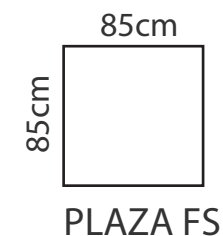

RIZZI

PADDING: Feather+fiber, Polyurethane Foam HR35
FRAME: Birch plywood & pine
BACK CUSHIONS: Feather+fiber

MEASUREMENTS

PLAZA FS

65% new white Hungarian duck feathers class 2 (EN12934)
35% Hollow conjugated siliconized virgin polyester fiber HCS7dx64mm

ADDITIONAL INFORMATION

Height: 90 cm
Sitting height: 46 cm
Armrest: 12 cm
Sitting depth: 65 cm
Dec. pillows: 0 pcs.
Fabric: Casual 09

LEGS

L85

h- 17 cm
● silver
STANDARD

METAL LEGS

L76

h- 17 cm
● silver

L78

h- 17 cm
● black

WOODEN LEG

L86

h-17 cm

STANDARD	
01	Natural
04	Black
05	Oiled Oak +5€/pc
08	Oak stain

ARMRESTS

12cm
RIZZI

23cm
PLAZA

Measurements tolerance +/- 3 cm