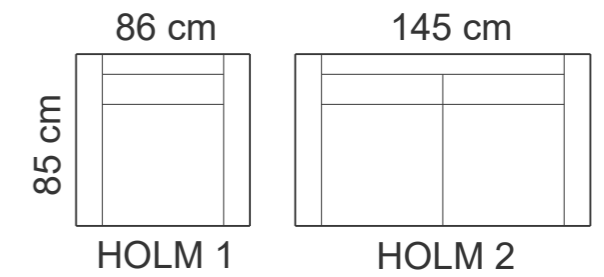

COMBINATIONS