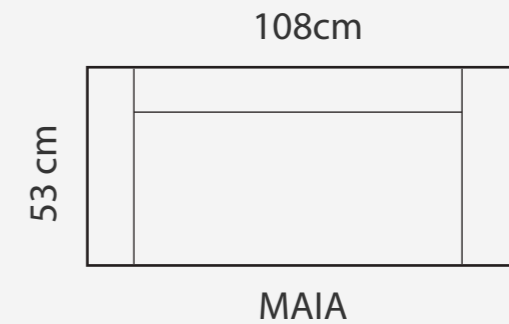

MAIA KIDS SOFA

PADDING: Polyurethane Foam E25/E28

FRAME: Birch plywood & fir

COMBINATIONS

ADDITIONAL INFORMATION

Height: 58 cm
Sitting height: 30 cm
Armrest: 12 cm
Dec. pillows: 0 pcs.

LEGS

L16
h- 3 cm
STANDARD

LEG COLORS

- 01 Natural
- STANDARD 03 Dark Brown
- 04 Black
- 05 Oiled Oak (extra price)
- 07 White (extra price)
- 08 Oak stain