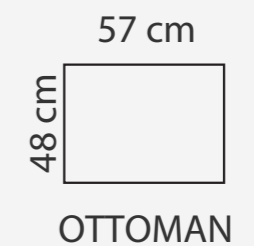

COMBINATIONS

ADDITIONAL INFORMATION

Armrest: 6 cm
Sitting depth: 50 cm
Dec. pillows: 0 pcs.

LEGS

LEG COLORS

- 01 Natural
- STANDARD 03 Dark Brown
- 04 Black
- 05 Oiled Oak
- 08 Oak stain