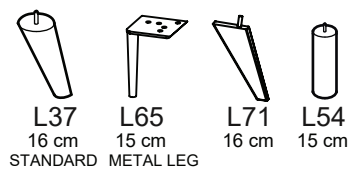

SLIM LINE

PADDING: Feather & Polyurethane Foam HR35
FRAME: Birch plywood & pine

COMBINATIONS

ADDITIONAL INFORMATION

Armrest: 4 cm
Height: 80 cm
Sitting height: 46 cm
Sitting depth: 60 cm
Dec. pillows: 2 pcs.

LEGS

WOODEN LEG COLORS