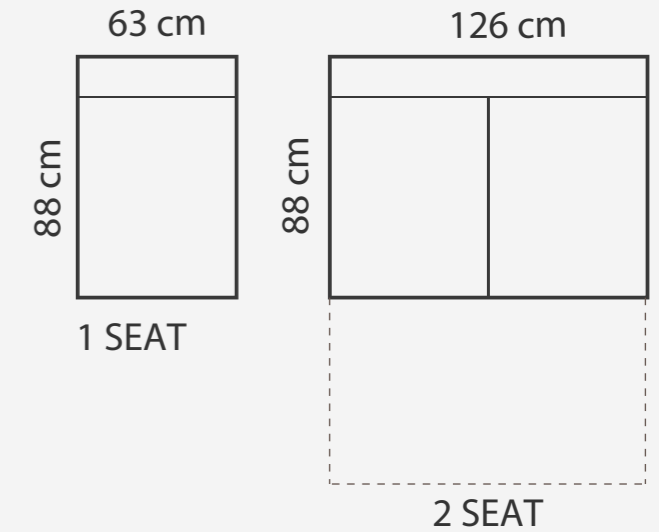

COMPONENTS

ADDITIONAL INFORMATION

Height: 85 cm
Sitting height: 44 cm
Dec. pillows: 2 pcs

LEGS

L10
h- 8 cm
STANDARD

LEG COLORS

01 Natural

STANDARD

03 Dark Brown

04 Black

05 Oiled Oak
(extra price)

08 Oak Stain

ARMRESTS

RAMOS WING CLASSIC
21 cm 23 cm 12 cm
STANDARD