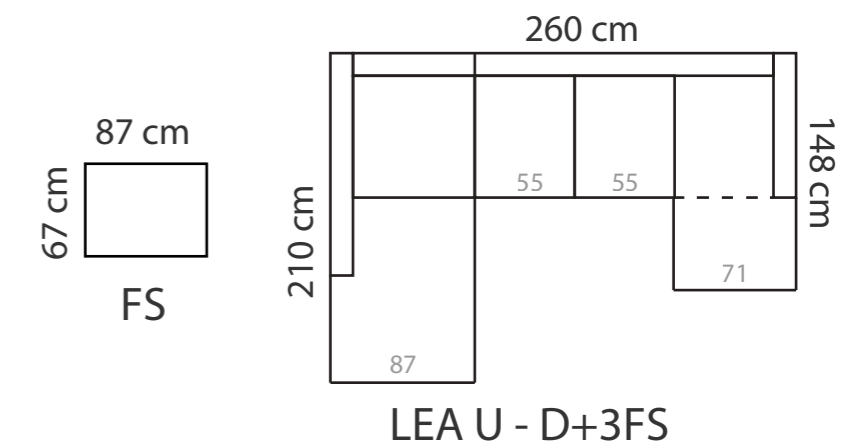

Korfu ottoman
75x75

LATTE

PADDING: Feather, Polyurethane Foam HR35
 FRAME: Birch plywood & pine

COMBINATIONS

ADDITIONAL INFORMATION

Height: 88 cm
 Sitting height: 46 cm
 Armrest: 14 cm
 Sitting depth: 60 cm
 Dec. pillows: 2 pcs.

LEGS

LEA

PADDING: Polyurethane Foam E30
FRAME: Birch plywood & pine

COMBINATIONS

LEA 3 (2*85 - 189cm) - standard
LEA 3 L (3*60 - 204cm)
LEA 3 M (3*55 - 189cm)

ADDITIONAL INFORMATION

Height: 80 cm (standard)
Sitting height: 49 cm (standard)
Seat width: 55 / 60 / 83 cm
Seat depth: 53 cm
Armrest width: 12 cm
Decorative pillows: 2 pcs.
Decorative pillows (Ancona 1): 0 pcs.