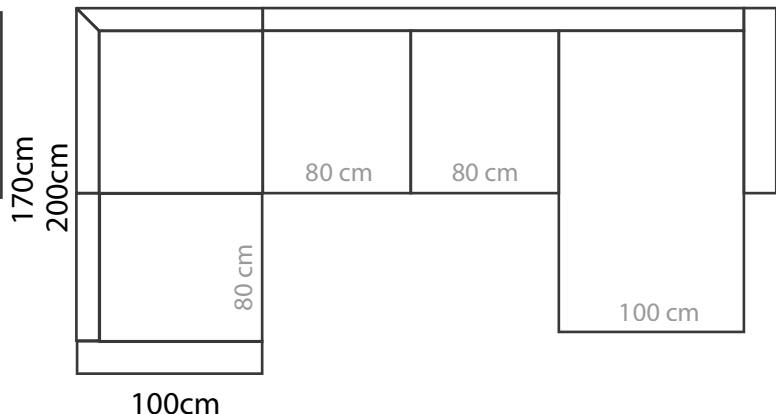

ARMRESTS

Measurements tolerance +/- 3 cm

MEASUREMENTS

PLAZA 1

Plaza 1 is also available with 100cm cushion (full width 146cm). 80cm cushion is standard.

PLAZA 2

243 cm

PLAZA 3

PLAZA 2C1 (100cm)

MEASUREMENTS

for different combination options

PLAZA 3+C+3+D
403cm

PLAZA 2+C+3+D
403cm

PLAZA chaise
146cm

PLAZA 2+C+2+D
383cm

PLAZA 1+C+2+D
383cm