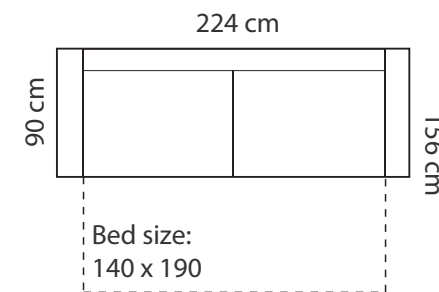

Ateena FS XL

Ateena 3C2

Ateena 2C2

ADDITIONAL INFORMATION

Height: 85cm
 Sitting height: 45cm
 Sitting depth: 50cm
 Sitting width: 74 / 100cm
 Armrest: 10cm
 Dec. pillows: 0 pcs

LEGS

L87
 Ø 3 cm
 h- 19 cm
 ● black metal leg

DINO

DINO LARGE OTTOMAN

ADDITIONAL INFORMATION

Height: 85 cm
 Sitting height: 44 cm
 Armrest: 32 cm
 Dec. pillows: 2 pcs
 Back pillows: 5 pcs

LEGS

L6
 h - 5 cm

L3
 h - 5 cm

LEG COLORS

ADDITIONAL INFORMATION

Height: 92 cm
Sitting height: 43 cm
Dec. pillows: 0 pcs.

LEGS

LEG COLORS

-  01 Natural
-  STANDARD 03 Dark Brown
-  04 Black
-  05 Oiled Oak (extra price)
-  07 White (extra price)
-  08 Oak stain

Dane

EASY

PADDING: Polyurethane Foam HR35
FRAME: Birch plywood & pine

COMBINATIONS

EASY 3 BS

EASY 2BS+DBOX

ADDITIONAL INFORMATION

Height: 93 cm
Sitting height: 47 cm
Armrest: 16 cm
Dec. pillows: 0 pcs.