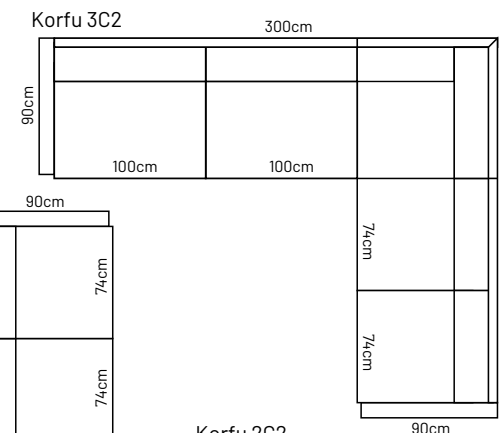

Korfu 3C2

Korfu 2C2

ADDITIONAL INFORMATION

Height: 85cm
Sitting height: 45cm
Sitting depth: 50cm
Sitting width: 74 / 100cm
Armrest: 10cm
Dec. pillows: 0 pcs

LEGS

L87
Ø 3 cm
h- 19 cm
● black metal leg

Korfu 3 from the back