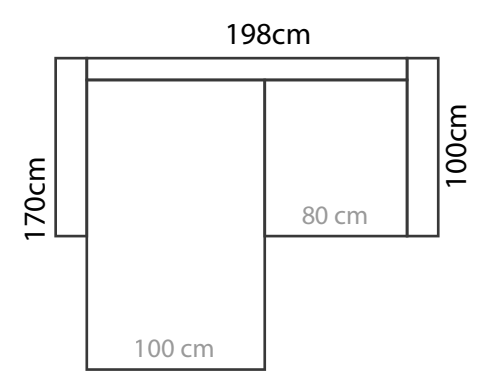

MEASUREMENTS
for different combination options

RIZZI D+1