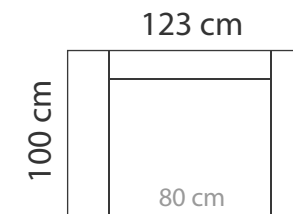

PANAMA 240 cm, PINEA 250 cm

ADDITIONAL INFORMATION

Height: 82 cm
 Sitting height: 43 cm
 Dec. pillows: 2 pcs.

LEGS

L61
 h- 7 cm
 5,5 x 9,5 cm
 STANDARD

LEG COLORS

-  01 Natural
-  STANDARD 03 Dark Brown
-  04 Black
-  05 Oiled Oak (extra price)
-  07 White (extra price)
-  08 Oak stain

ADDITIONAL INFORMATION

Height: 90 cm
 Sitting height: 46 cm
 Armrest: 23 cm
 Sitting depth: 65 / 135 cm
 Dec. pillows: 0 pcs.

LEGS

METAL LEGS

WOODEN LEG

- | | |
|----------|---------------------|
| STANDARD | 01 Natural |
| | 04 Black |
| | 05 Oiled Oak +5€/pc |
| | 08 Oak stain |

ARMRESTS

Measurements tolerance +/- 3 cm

MEASUREMENTS

PLAZA 1

Plaza 1 is also available with 100cm cushion (full width 146cm). 80cm cushion is standard.

PLAZA 2

243 cm

PLAZA 3