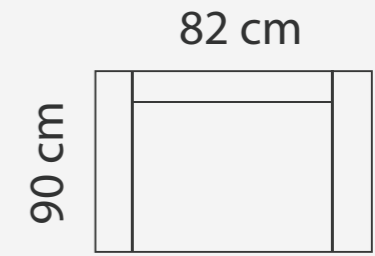

COMBINATIONS

IRIS 1