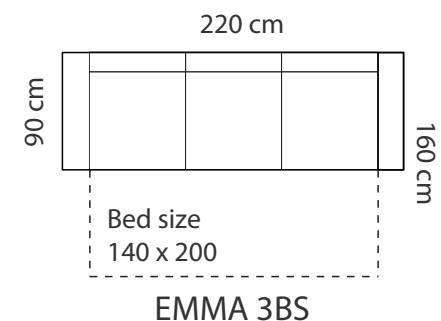

ADDITIONAL INFORMATION

Height: 80 cm
 Sitting height: 45 cm
 Armrest: 7 cm
 Dec. pillows: 2 pcs.

LEGS

WOODEN LEG COLORS

-  01 Natural
-  STANDARD 03 Dark Brown
-  04 Black
-  05 Oiled Oak (extra price)
-  07 White (extra price)
-  08 Oak stain

ELLEN

PADDING: Polyurethane Foam HR35
 FRAME: Birch plywood & pine

COMBINATIONS

ELLEN 2BS+DBOX

ADDITIONAL INFORMATION

Height: 85 cm
 Sitting height: 45 cm
 Armrest: 12 cm
 Sitting depth: 55 cm
 Dec. pillows: 0 pcs.

MEASUREMENTS

ADDITIONAL INFORMATION

Height: 90 cm
Sitting height: 46 cm
Armrest: 10 cm
Sitting depth: 55 cm
Dec. pillows: 0

LEGS

L49
h- 12 cm
STANDARD

LEG COLORS

-  01 Natural
-  03 Dark Brown
-  04 Black
-  05 Oiled Oak
-  07 White
-  STANDARD 08 Oak stain