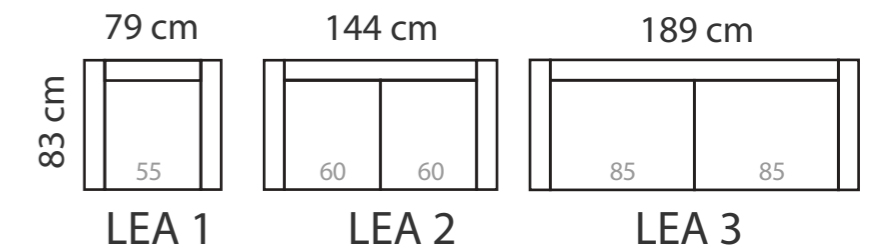

LEGS

LEA

PADDING: Polyurethane Foam E30
FRAME: Birch plywood & pine

COMBINATIONS

LEA 3 (2*85 - 189cm) - standard
LEA 3 L (3*60 - 204cm)
LEA 3 M (3*55 - 189cm)

ADDITIONAL INFORMATION

Height: 80 cm (standard)
Sitting height: 49 cm (standard)
Seat width: 55 / 60 / 83 cm
Seat depth: 53 cm
Armrest width: 12 cm
Decorative pillows: 2 pcs.
Decorative pillows (Ancona 1): 0 pcs.