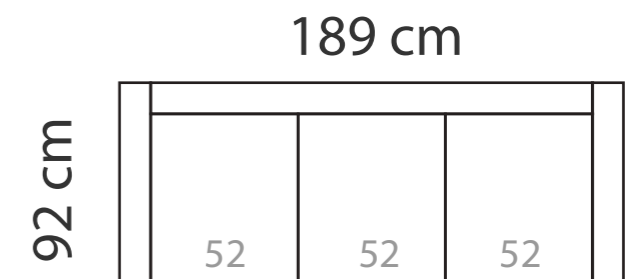

COMBINATIONS

ADORE 3FS

ADORE 3

ADORE 2

ADORE 1

ADDITIONAL INFORMATION

Height: 90 cm
Sitting height: 44 cm
Armrest: 13 cm
Sitting depth: 55 cm
Dec. pillows: 0

LEGS

COMBINATIONS

ALICIA 1

ALICIA 2

ALICIA 3

ADDITIONAL INFORMATION

Height: 85 cm
Sitting height: 50 cm
Cushion width: 52 cm
Seat depth: 54 cm
Armrest width: 16 cm
Decorative pillows: 0 pcs.

LEGS

LEG COLORS

Height: 90 cm
 Sitting height: 44 cm
 Armrest: 13 cm
 Sitting depth: 55 cm
 Dec. pillows: 0
 Fabric: Luminata - Silver

LEGS

LEG COLORS

-  01 Natural
-  03 Dark Brown
-  04 Black
-  05 Oiled Oak (extra price)
-  07 White (extra price)
-  STANDARD 08 Oak stain