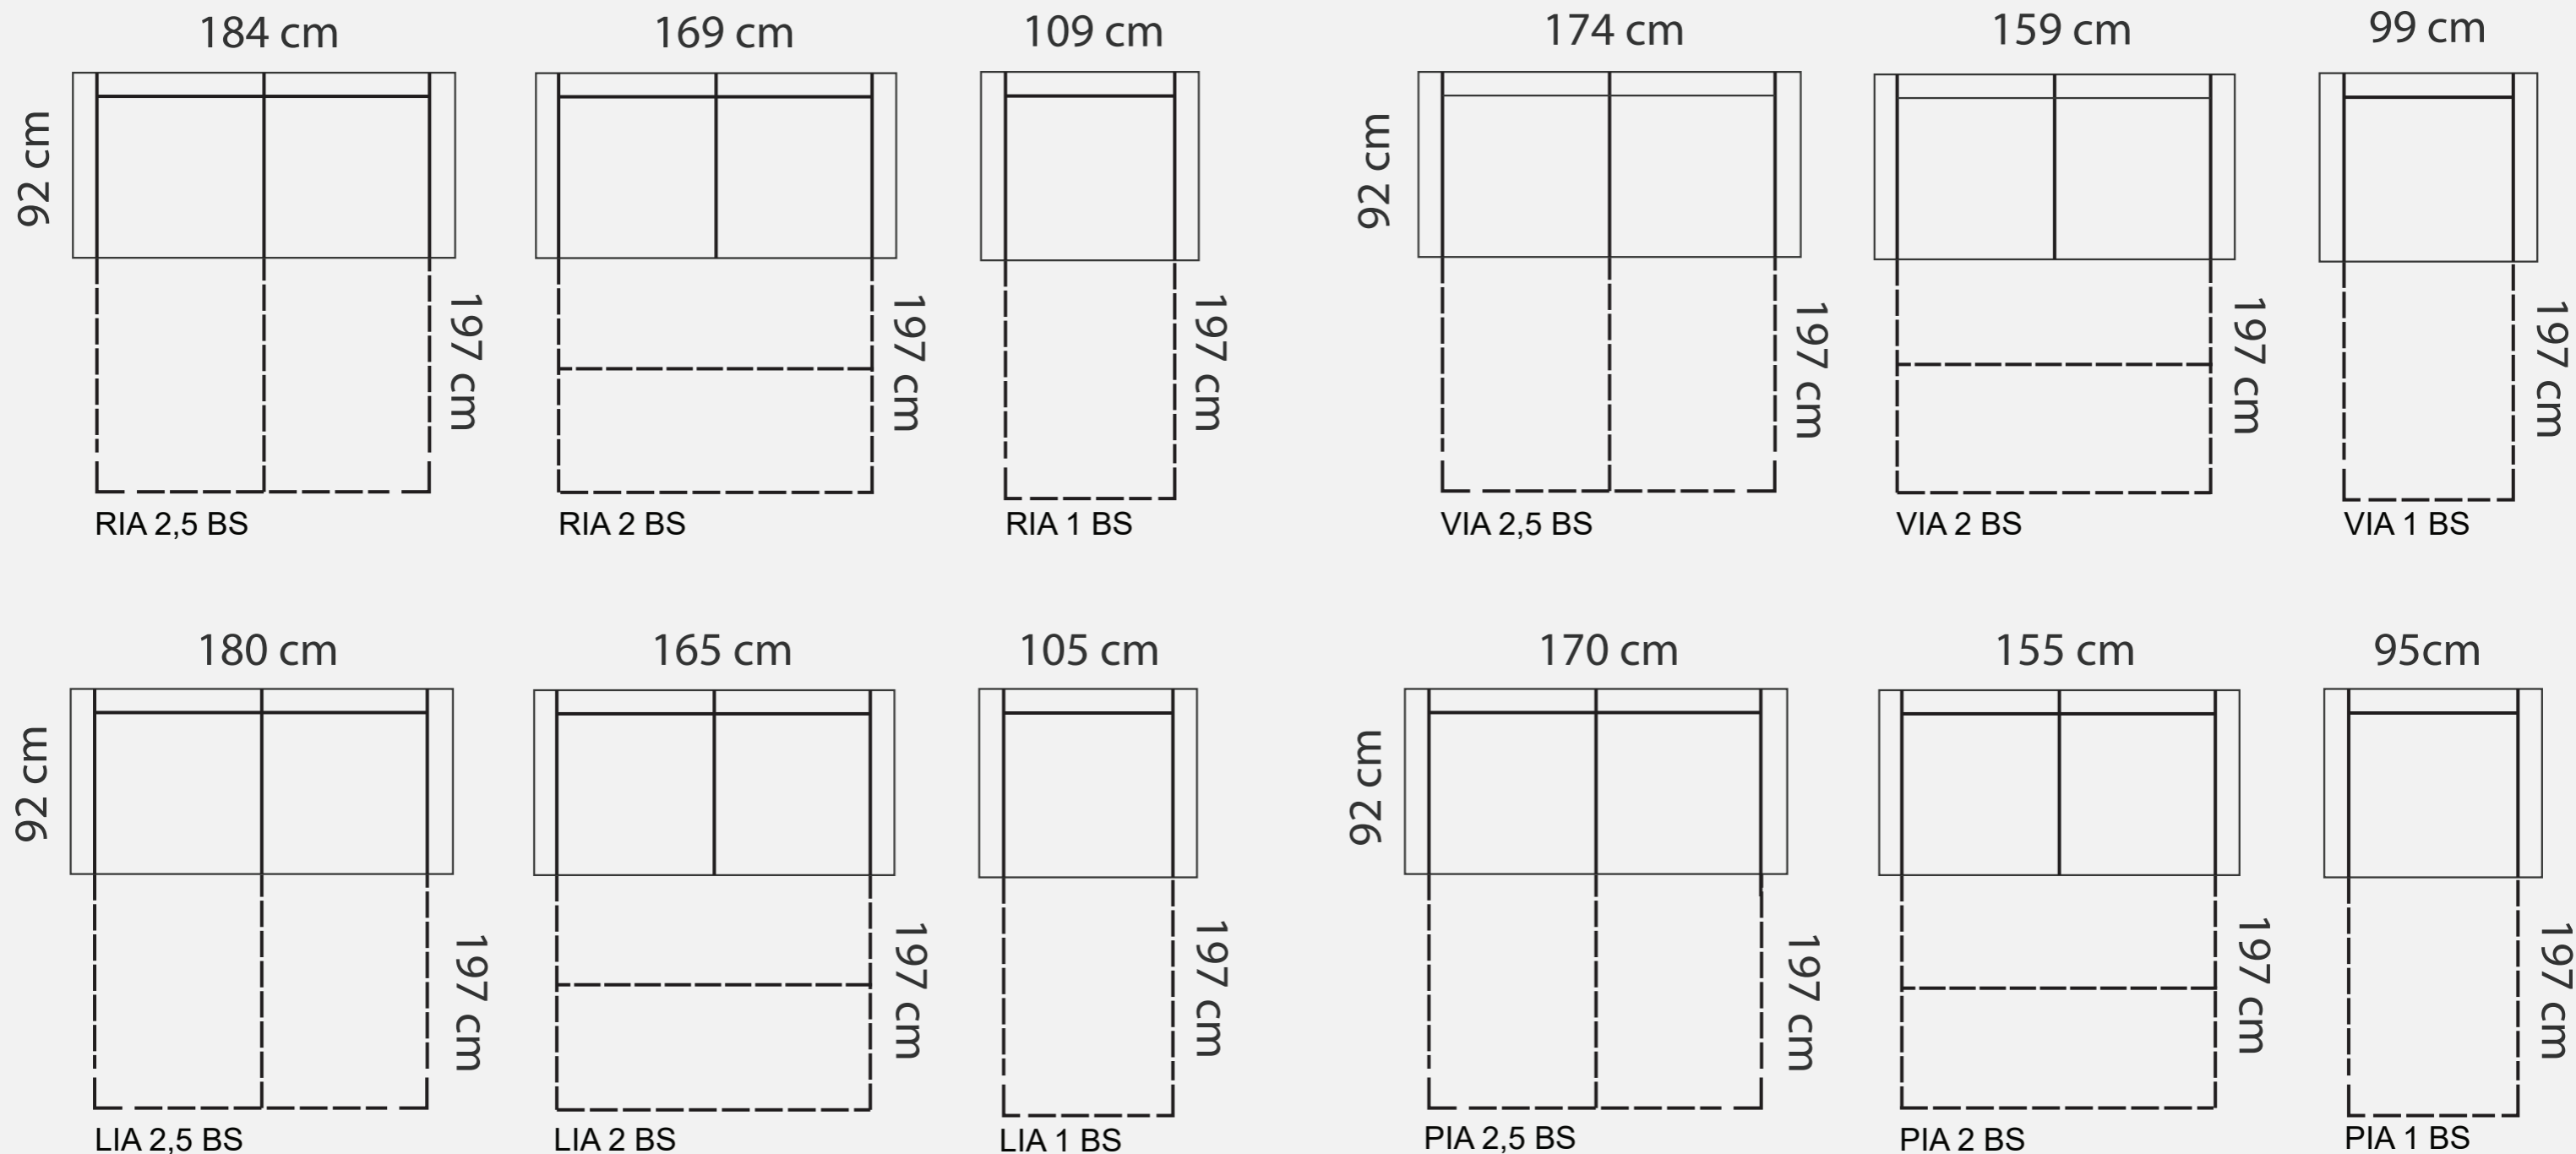

RIA, VIA, LIA, PIA

COMBINATIONS