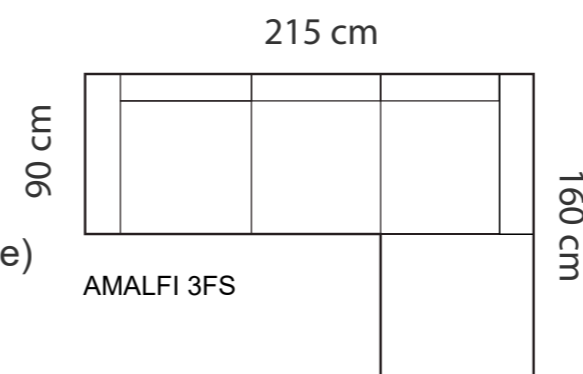

COMBINATIONS

ALICIA 1

ALICIA 2

ALICIA 3

ADDITIONAL INFORMATION

Height: 85 cm
Sitting height: 50 cm
Cushion width: 52 cm
Seat depth: 54 cm
Armrest width: 16 cm
Decorative pillows: 0 pcs.

LEGS

LEG COLORS

Height: 90 cm
 Sitting height: 44 cm
 Armrest: 13 cm
 Sitting depth: 55 cm
 Dec. pillows: 0
 Fabric: Luminata - Silver

LEGS

LEG COLORS

-  01 Natural
-  03 Dark Brown
-  04 Black
-  05 Oiled Oak (extra price)
-  07 White (extra price)
-  STANDARD 08 Oak stain

MEASUREMENTS

AMANDA 2BS+DBox

PADDING: Polyurethane Foam E30
FRAME: Birch plywood & pine

MEASUREMENTS

ADDITIONAL INFORMATION

Height: 90 cm
Sitting height: 46 cm
Armrest: 13 cm
Sitting depth: 55 cm
Dec. pillows: 0
Fabric: Hornet 2 - Grey