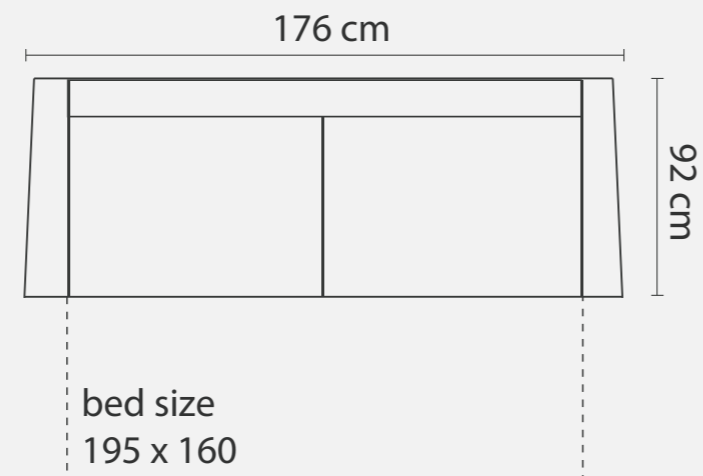

PADOVA 3BS (armrest 4)