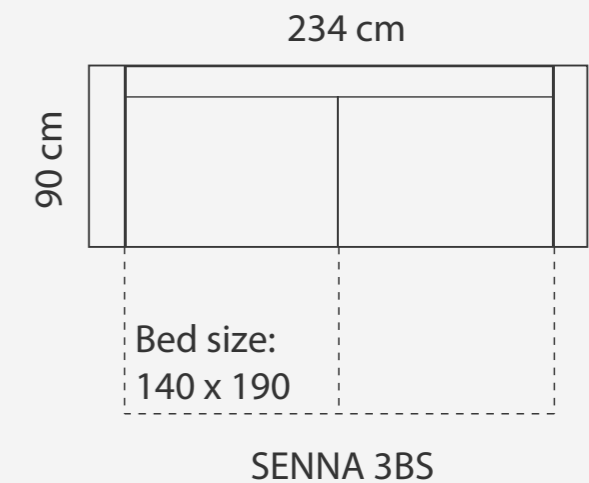

COMBINATIONS