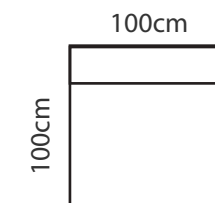

M10R

M10L

M10

M50

M80

ADDITIONAL INFORMATION

Height: 78cm

Sitting height: 45cm