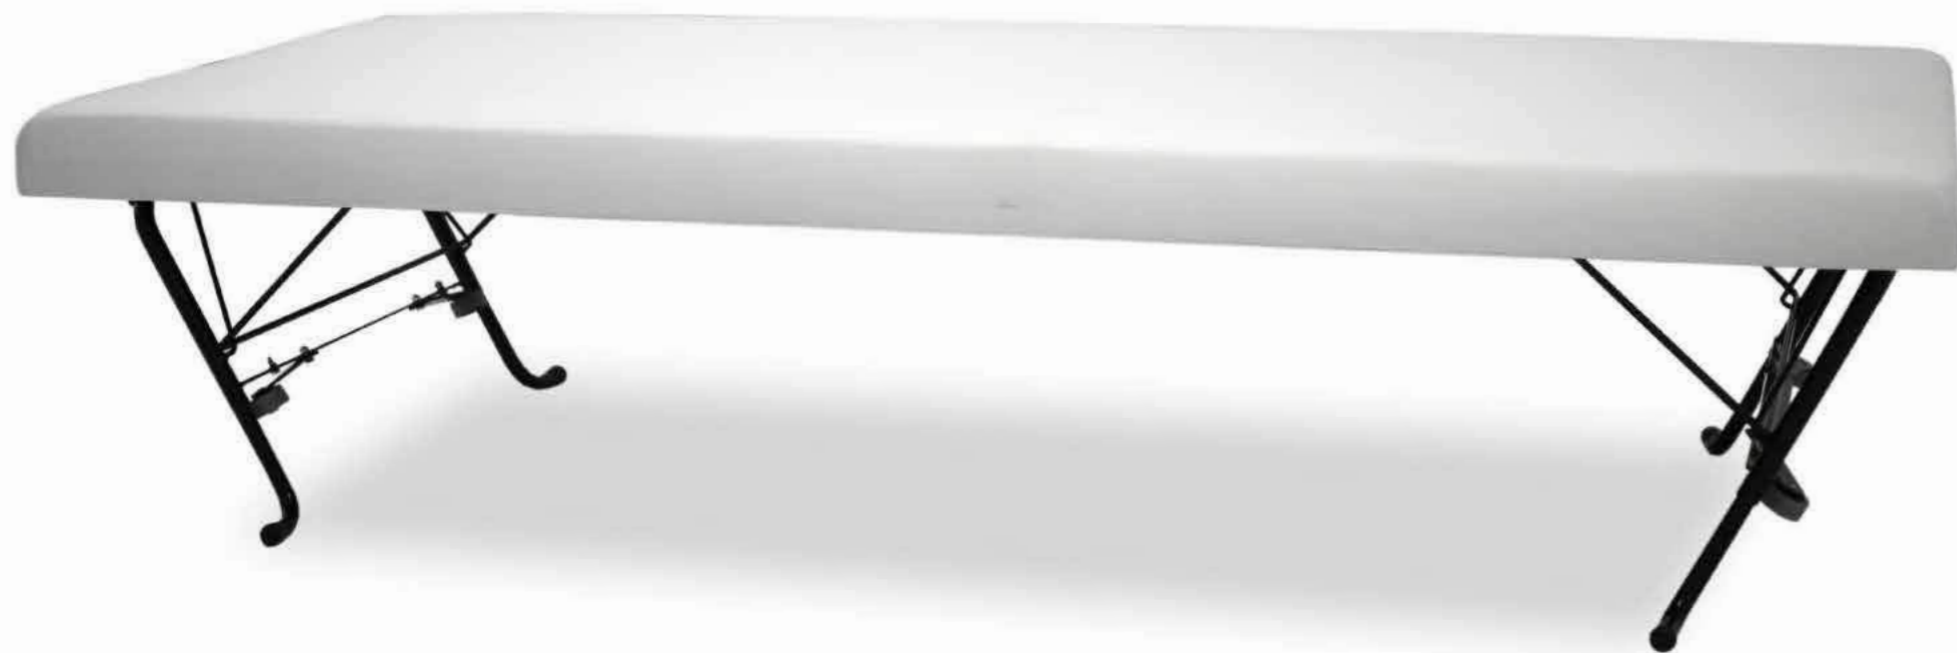

PADDING: Polyurethane Foam HR35

FRAME: Birch plywood & pine

COMBINATIONS

ADDITIONAL INFORMATION

Height: 88 cm
Sitting height: 45 cm
Armrest: 10 cm
Dec. pillows: 0 pcs.

LEGS

L16
h- 3 cm
STANDARD

LEG COLORS

-  01 Natural
-  STANDARD 03 Dark Brown
-  04 Black
-  05 Oiled Oak (extra price)
-  08 Oak stain

Jippo

PADDING: Polyurethane Foam C45
FRAME: Birch plywood & pine

MEASUREMENTS

ADDITIONAL INFORMATION

Height: 48 cm