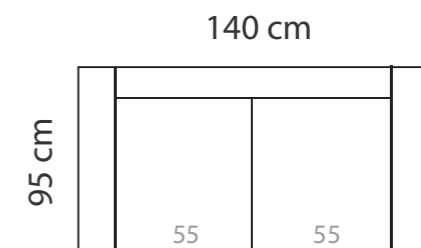

ARENA

FRAME: Birch plywood & pine
PADDING: Polyurethane Foam HR35130
BACK CUSHIONS: Fiber 100% 22cm

MEASUREMENTS

Arena D+2.5

ADDITIONAL INFORMATION

Height: 85 cm
Sitting height: 45 cm
Sitting depth: 56 cm
Sitting width: 90 cm
Armrest: 21cm
Dec. pillows: 2 pcs

Ateena FS XL

Ateena 3C2

Ateena 2C2

ADDITIONAL INFORMATION

Height: 85cm
 Sitting height: 45cm
 Sitting depth: 50cm
 Sitting width: 74 / 100cm
 Armrest: 10cm
 Dec. pillows: 0 pcs

LEGS

L87
 Ø 3 cm
 h- 19 cm
 ● black metal leg

05 Oiled Oak (extra price)

BERN

PADDING: Polyurethane Foam HR30
FRAME: Birch plywood & pine

Square pillows - "heittotyyny" (standard)

COMBINATIONS

ADDITIONAL INFORMATION

Height: 85 cm
Sitting height: 44 cm
Armrest: 12 cm
Dec. pillows: 2

COMBINATIONS

BONITA 1

BONITA 2

BONITA 3

BONITA 2N2

BONITA 2N3

ADDITIONAL INFORMATION

Height: 104 cm
Sitting height: 44 cm
Armrest: 13cm
Dec. pillows: 0