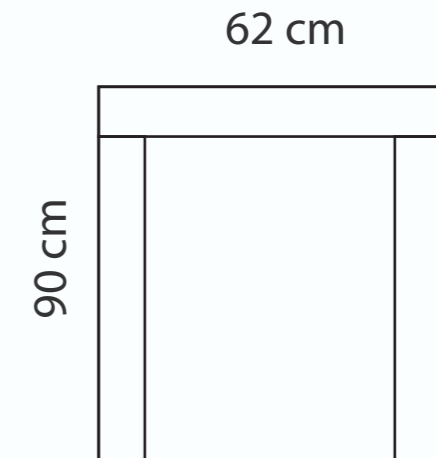

FRA PADDING: Polyurethane Foam HR23120
FRAME: Birch plywood & pine

COMBINATIONS

ADDITIONAL INFORMATION

Height: 90 cm
Sitting height: 48 cm
Sitting depth: 42 cm
Armrest height: 67 cm
Fabric: Orinoco

WOODEN LEG COLORS

	01 Natural
	03 Dark Brown
	04 Black
	07 White