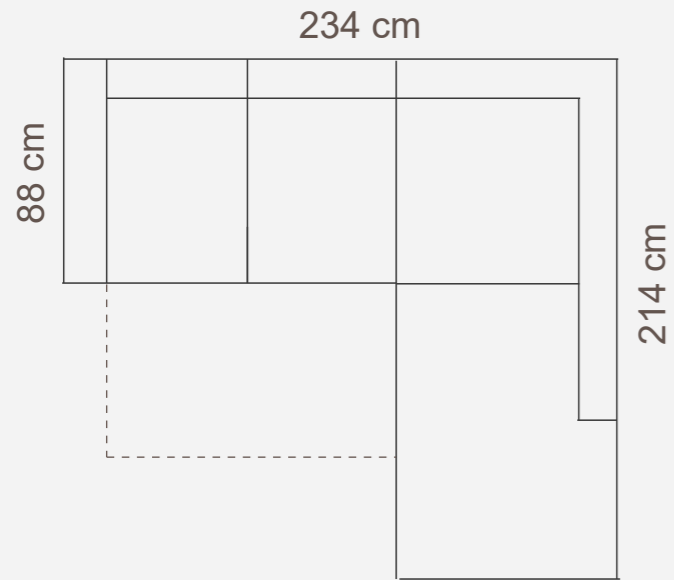

RAMOS

COMBINATIONS

RAMOS 2BS+C+sDBOX
(combination 1)