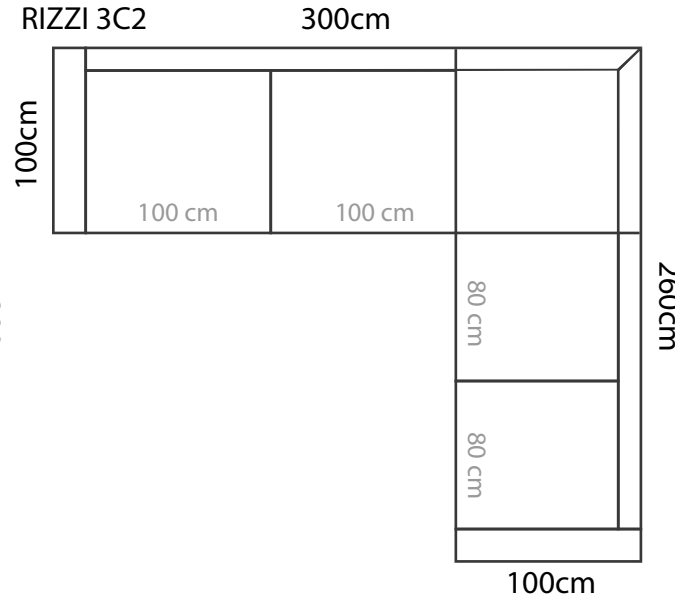

MEASUREMENTS
for different combination options

IN DEVELOPMENT can be ordered from 2020