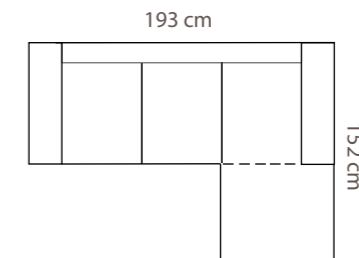

COMBINATIONS

IRMEL 1

IRMEL 2

IRMEL 3

ADDITIONAL INFORMATION

Height: 82 cm
Sitting height: 42 cm
Armrest: 12 cm
Dec. pillows: 2 pcs
Fabric: Nice - Hazel

LEGS

L37
h- 16 cm
STANDARD

ISABELLA L D+2

ISABELLA L 3FS

ADDITIONAL INFORMATION

Height: 78 cm
 Sitting height: 45 cm
 Sitting depth: 60 cm
 Armrest: 14 cm
 Dec. pillows: 0 pcs

LEGS

WOODEN LEG COLORS

-  01 Natural
-  03 Dark Brown
-  04 Black
-  05 Oiled Oak (extra price)

ISABELLA M

PADDING: Polyurethane Foam EP30
 FRAME: Birch plywood & pine

COMBINATIONS

ISABELLA M D+2

ISABELLA M 3FS

ADDITIONAL INFORMATION

Height: 78 cm
 Sitting height: 45 cm
 Sitting depth: 60 cm
 Armrest: 14 cm
 Dec. pillows: 0 pcs