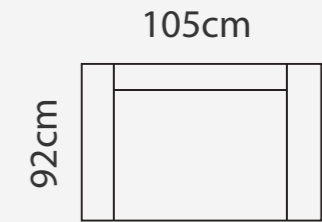

GENEVE

PADDING: Polyurethane Foam HR30
 FRAME: Birch plywood & pine

COMBINATIONS

GENEVE 2BS+Dbox

ADDITIONAL INFORMATION

Height: 85 cm
 Sitting height: 44 cm
 Armrest: 21 cm
 Dec. pillows: 2

LEGS

L11
 h- 6 cm
 STANDARD

GRANDE 1

GRANDE 2

GRANDE 3

ADDITIONAL INFORMATION

Height: 91cm
 Sitting height: 46cm
 Sitting depth : 55cm
 Dec. pillows: 0 pcs
 Fabric: Flash 100

LEGS

L49 L22
 h- 12 cm h- 10 cm
 STANDARD

LEG COLORS