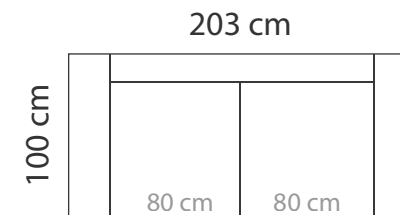

ARMRESTS

Measurements tolerance +/- 3 cm

MEASUREMENTS

PLAZA 1

Plaza 1 is also available with 100cm cushion (full width 146cm). 80cm cushion is standard.

PLAZA 2

243 cm

PLAZA 3