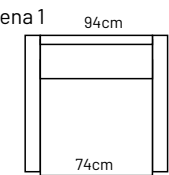

ARENA

FRAME: Birch plywood & pine
PADDING: Polyurethane Foam HR35130
BACK CUSHIONS: Fiber 100% 22cm

MEASUREMENTS

Arena D+2.5

ADDITIONAL INFORMATION

Height: 85 cm
Sitting height: 45 cm
Sitting depth: 56 cm
Sitting width: 90 cm
Armrest: 21cm
Dec. pillows: 2 pcs

LEGS

L47
13,5 x 13,5 cm
h- 12,5 cm
● silver metal leg
STANDARD

L88
14 x 14 cm
h- 13 cm
● oak stain wooden leg - 08

ASPEN

PADDING: Polyurethane Foam E30
FRAME: Birch plywood & pine

MEASUREMENTS

ADDITIONAL INFORMATION

ATEENA

FRAME: Birch plywood & pine
 PADDING: Polyurethane Foam HR35
 BACK CUSHIONS: Fiber 100%

Ateena 3

MEASUREMENTS

Ateena ottoman 75x75

Ateena ottoman 100x60

Ateena 1

Ateena 2

Ateena FS XL

Ateena 3C2

Ateena 2C2

ADDITIONAL INFORMATION

Height: 85cm
 Sitting height: 45cm
 Sitting depth: 50cm
 Sitting width: 74 / 100cm
 Armrest: 10cm
 Dec. pillows: 0 pcs

LEGS

L87
 Ø 3 cm
 h- 19 cm
 ● black metal leg