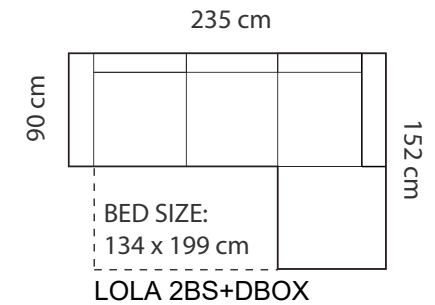

ISABELLA L D+2

ISABELLA L 3FS

ADDITIONAL INFORMATION

Height: 78 cm
 Sitting height: 45 cm
 Sitting depth: 60 cm
 Armrest: 14 cm
 Dec. pillows: 0 pcs

LEGS

WOODEN LEG COLORS

-  01 Natural
-  03 Dark Brown
-  04 Black
-  05 Oiled Oak (extra price)

LEGS

LEA

PADDING: Polyurethane Foam E30
FRAME: Birch plywood & pine

COMBINATIONS

LEA 3 (2*85 - 189cm) - standard
LEA 3 L (3*60 - 204cm)
LEA 3 M (3*55 - 189cm)

ADDITIONAL INFORMATION

Height: 80 cm (standard)
Sitting height: 49 cm (standard)
Seat width: 55 / 60 / 83 cm
Seat depth: 53 cm
Armrest width: 12 cm
Decorative pillows: 2 pcs.
Decorative pillows (Ancona 1): 0 pcs.

LEGS

L37
h- 16 cm
STANDARD

L81
h- 16 cm

LEG COLORS

- STANDARD 01 Natural
- 03 Dark Brown
- 04 Black
- 05 Oiled Oak (extra price)
- 08 Oak stain

MEASUREMENTS

LOLA

PADDING: Polyurethane Foam HR28
FRAME: Birch plywood & pine

MEASUREMENTS

ADDITIONAL INFORMATION

Height: 90 cm
Sitting height: 43 cm
Dec. pillows: 2 pcs.
Armrest: 15cm
Sitting depth: 50 cm

LEGS

LEG COLORS

- 01 Natural
- STANDARD 03 Dark Brown
- 04 Black
- 05 Oiled Oak
- 07 White
- 08 Oak stain