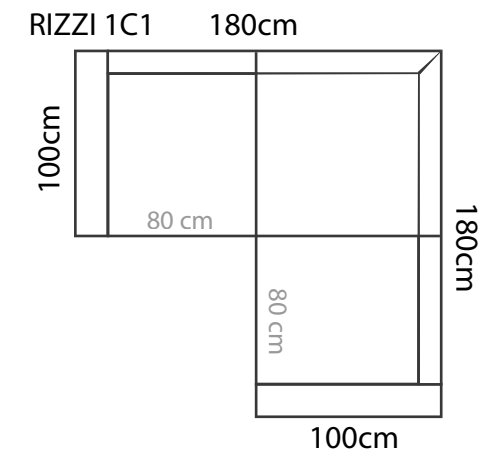

MEASUREMENTS
for different combination options

IN DEVELOPMENT can be ordered from 2020