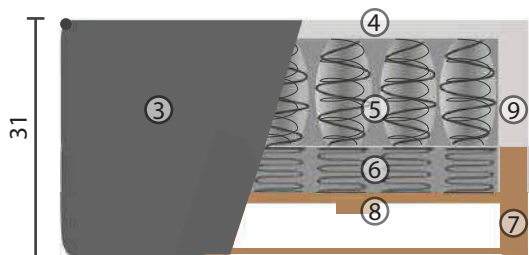

OTTOMAN

ADDITIONAL INFORMATION

Height: 87 cm
Sitting height: 46 cm
Armrest: 15 cm
Dec. pillows: 0 pcs
Leg height : 12 cm
Seat pillows - only top side usable

Hybrid Symphony+Bronx headboard

COMPOSITION

BED FRAME - HYBRID SYMPHONY