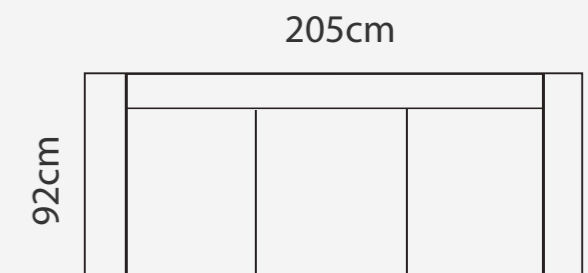

GENEVE

PADDING: Polyurethane Foam HR30
 FRAME: Birch plywood & pine

COMBINATIONS

GENEVE 2BS+Dbox

ADDITIONAL INFORMATION

Height: 85 cm
 Sitting height: 44 cm
 Armrest: 21 cm
 Dec. pillows: 2

LEGS

L11
 h- 6 cm
 STANDARD

GRANDE 1

GRANDE 2

GRANDE 3

ADDITIONAL INFORMATION

Height: 91cm
 Sitting height: 46cm
 Sitting depth : 55cm
 Dec. pillows: 0 pcs
 Fabric: Flash 100

LEGS

L49 L22
 h- 12 cm h- 10 cm
 STANDARD

LEG COLORS