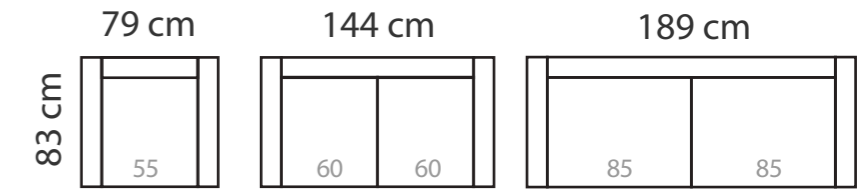

COMBINATIONS