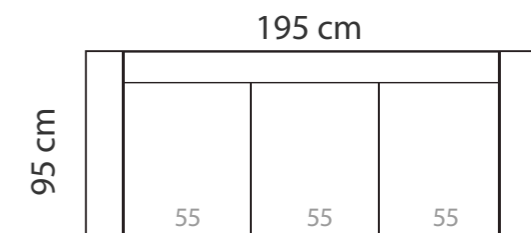

ARENA

FRAME: Birch plywood & pine
PADDING: Polyurethane Foam HR35130
BACK CUSHIONS: Fiber 100% 22cm

MEASUREMENTS

Arena D+2.5

ADDITIONAL INFORMATION

Height: 85 cm
Sitting height: 45 cm
Sitting depth: 56 cm
Sitting width: 90 cm
Armrest: 21cm
Dec. pillows: 2 pcs

Ateena FS XL

Ateena 3C2

Ateena 2C2

ADDITIONAL INFORMATION

Height: 85cm
 Sitting height: 45cm
 Sitting depth: 50cm
 Sitting width: 74 / 100cm
 Armrest: 10cm
 Dec. pillows: 0 pcs

LEGS

L87
 Ø 3 cm
 h- 19 cm
 ● black metal leg

05 Oiled Oak (extra price)

BERN

PADDING: Polyurethane Foam HR30
FRAME: Birch plywood & pine

Square pillows - "heittotyyny" (standard)

COMBINATIONS

ADDITIONAL INFORMATION

Height: 85 cm
Sitting height: 44 cm
Armrest: 12 cm
Dec. pillows: 2

COMBINATIONS

BONITA 1

BONITA 2

BONITA 3

BONITA 2N2

BONITA 2N3

ADDITIONAL INFORMATION

Height: 104 cm
Sitting height: 44 cm
Armrest: 13cm
Dec. pillows: 0