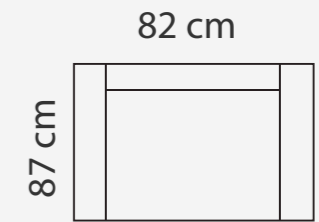

COMBINATIONS

IRMA 1