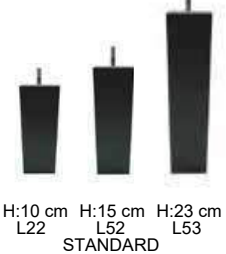

Hybrid Symphony+Bronx headboard

COMPOSITION

BED FRAME - HYBRID SYMPHONY

3. Fabric + piping (1x)
4. Foam (E30160;4 cm)
5. Pocket springs double
  HARD(Joey 2,0;15 cm)+2RAM
  MEDIUM(Joey 1,8;15 cm)+2RAM
6. Minibonnell springs (2,2 mm;7,5 cm)
7. Wooden frame (118 x 30 mm)
8. Extra support frame (30 x 70 mm)
- 9 Foam (E30160;6,5 cm)

AVAILABLE BED SIZES:

- 80 x 200
- 90 x 200
- 120 x 200
- 140 x 200
- 160 x 200
- 180 x 200

AVAILABLE HEADBOARD SIZES:

- 180 x 200
- 200 x 200
- 220 x 200
- 240 x 200

WOODEN LEG COLORS

- 01 Natural
- 03 Dark Brown
- 04 Black
- 05 Oiled Oak
- 07 White

LEGS

WOOD

METAL