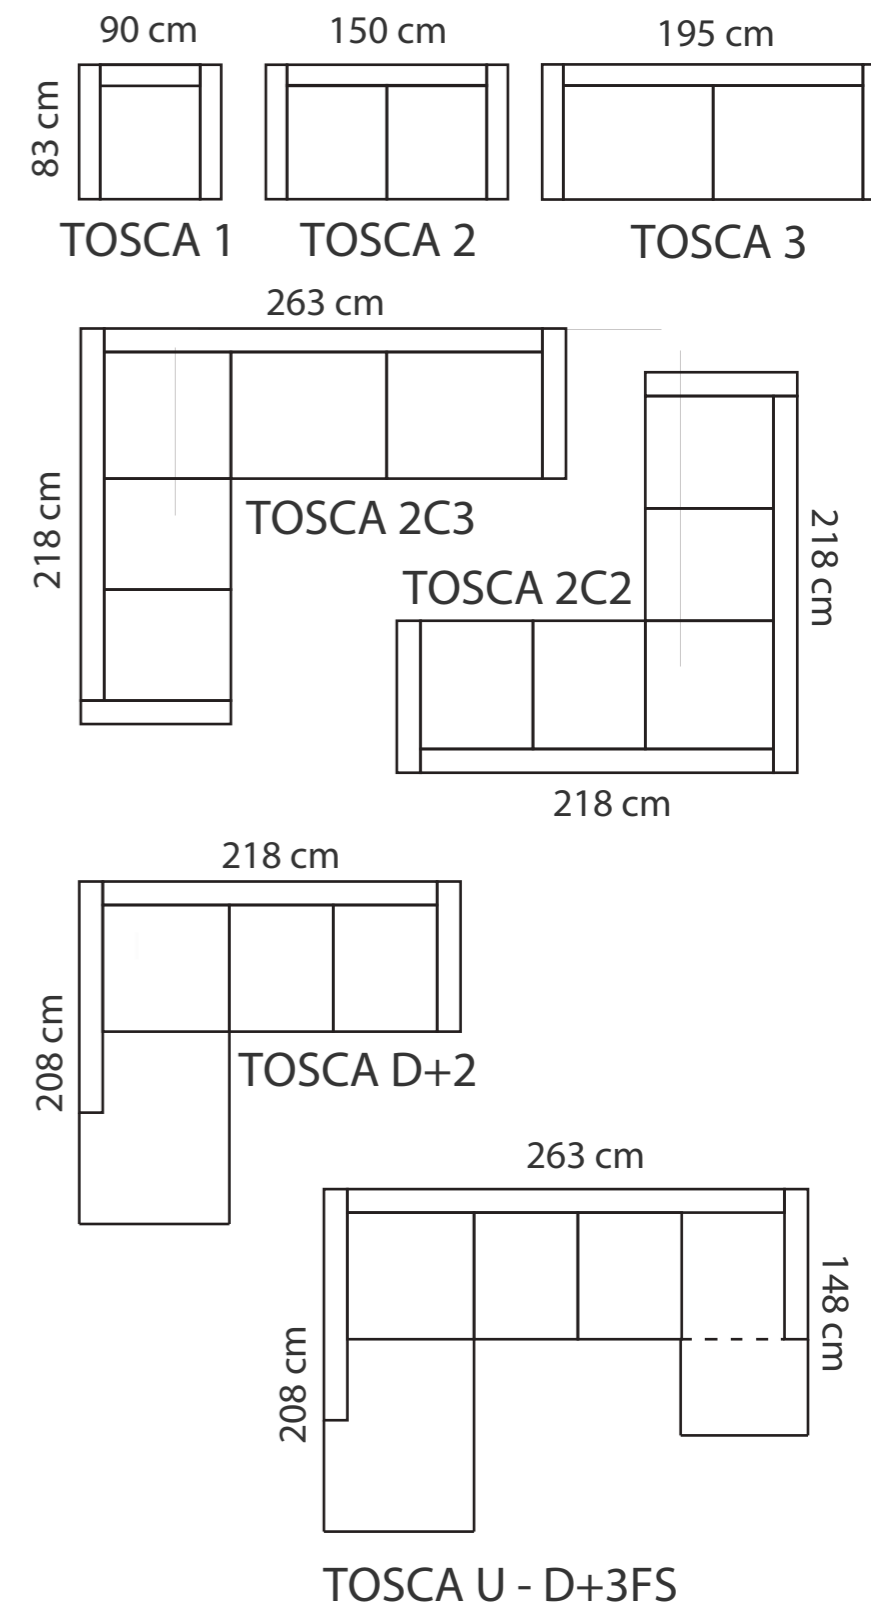

COMBINATIONS