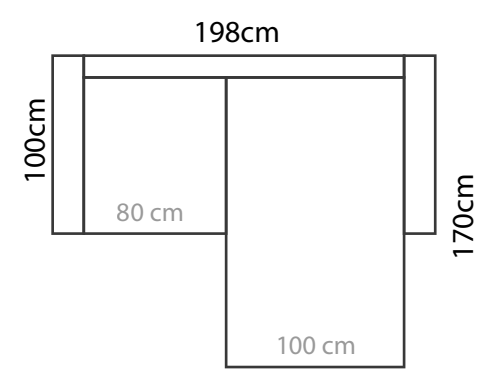

MEASUREMENTS
for different combination options

RIZZI 1+D