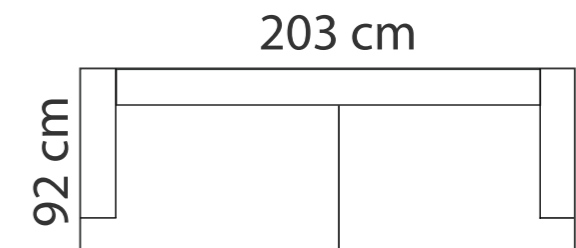

HOWARD 3

ADDITIONAL INFORMATION

Height: 87 cm
Sitting height: 46 cm
Armrest: 15 cm
Dec. pillows: 0 pcs
Leg height : 12 cm
Seat pillows - only top side usable