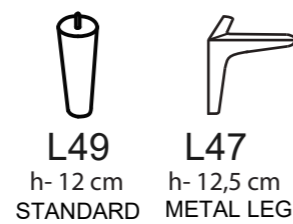

LEGS

WOODEN LEG COLORS

- 01 Natural
- STANDARD 03 Dark Brown
- 04 Black
- 05 Oiled Oak (extra price)