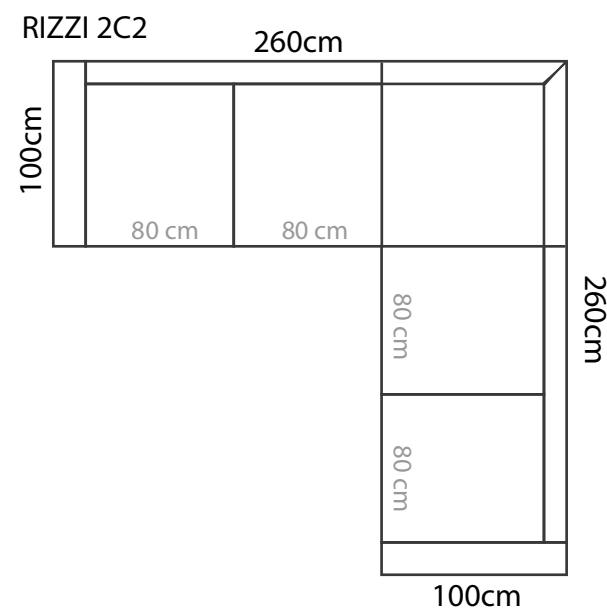

MEASUREMENTS
for different combination options

IN DEVELOPMENT can be ordered from 2020