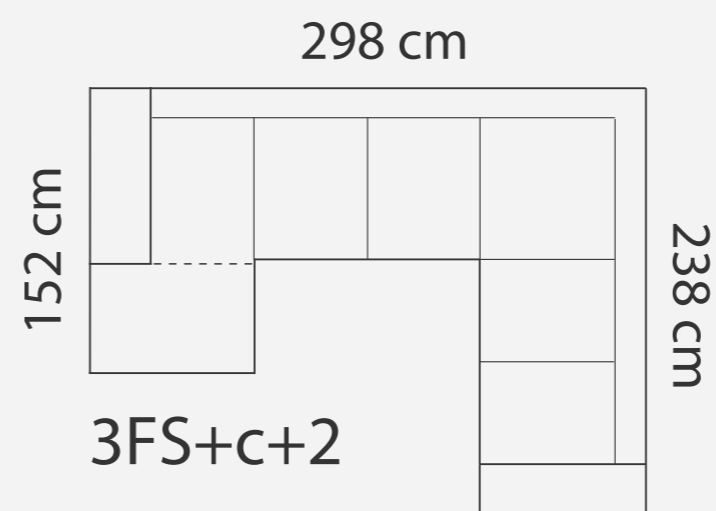

FALCON

COMBINATIONS