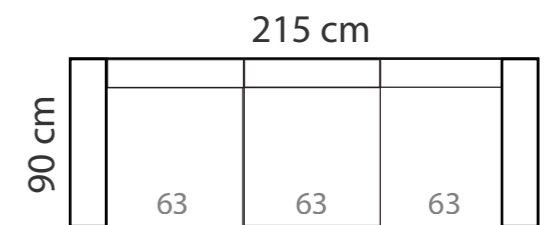

6. Fabric
7. Foam
8. Pocket springs (5 zone 2,0/1,8)
9. Wooden frame

Available with two headboards:

Loose cover

220x125
240x125

Regular cover
STANDARD

220x125
240x125

ADORE

PADDING: Polyurethane Foam HR35
FRAME: Birch plywood & pine
BACK CUSHIONS: Fiber 100%

COMBINATIONS

ADORE 3FS

ADORE 3

ADORE 2

ADORE 1

ADDITIONAL INFORMATION

Height: 90 cm
Sitting height: 44 cm
Armrest: 13 cm
Sitting depth: 55 cm
Dec. pillows: 0

LEGS