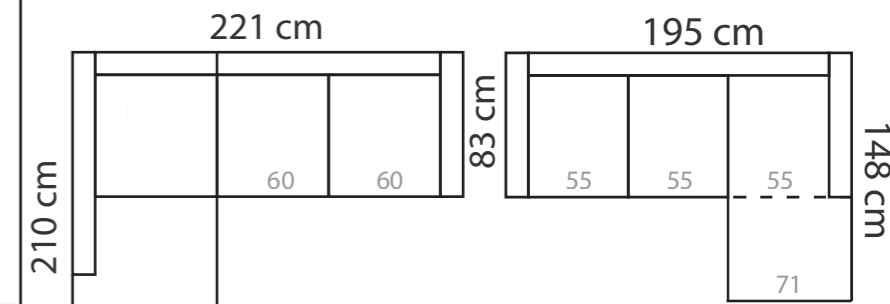

TOLEDO

PADDING: Polyurethane Foam E30
FRAME: Birch plywood & pine

COMBINATIONS

TOLEDO 3 (2*85 - 195cm) - standard
TOLEDO 3 (3*55 - 195cm)

TOLEDO 3 L (3*60 - 210cm) - standard
TOLEDO 3 L (2*90 - 210cm)

TOLEDO 3FS
TOLEDO 3FS (3*55 - 195cm) standard
TOLEDO 3FS L (3*60 - 210cm)

ADDITIONAL INFORMATION

Height: 80 cm (standard)
Sitting height: 49 cm (standard)
Seat width: 55 / 60 / 83 cm
Seat depth: 53 cm
Armrest width: 15 cm
Decorative pillows: 2 pcs.
Decorative pillows (Toledo 1): 0 pcs.

LEGS

LEG COLORS