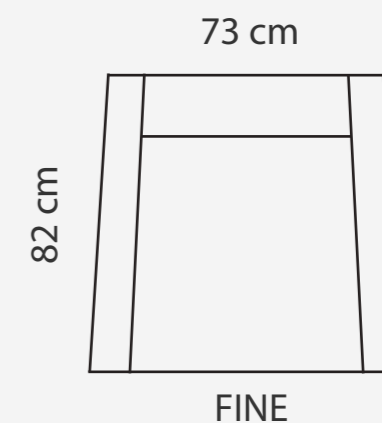

Height: 103 cm
(Fiesta; Fiesta Senior)
108 cm (Fiesta Senior+)
Sitting height: 43 cm (Fiesta);
46 cm (Fiesta Senior);
51 cm (Fiesta Senior +)
Armrest: 8 cm
Sitting depth: 52 cm
Dec. pillows: 0 pcs.

LEGS

ADDITIONAL INFORMATION

Armrest: 106 cm
Sitting depth: 49 cm
Dec. pillows: 0 pcs.

LEGS

L28;L29
h- 12,5 cm/13 cm
STANDARD

LEG COLORS

-  01 Natural
-  03 Dark Brown
-  04 Black
-  05 Oiled Oak (extra price)
-  07 White (extra price)
-  08 Oak stain