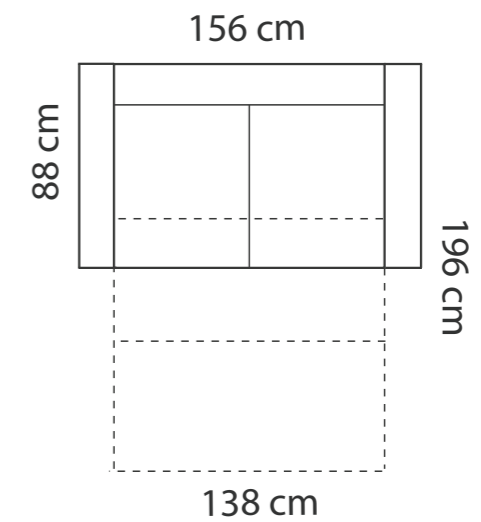

COMBINATIONS

TORRES 2BS

ADDITIONAL INFORMATION

Height: 84 cm
Sitting height: 53 cm
Dec. pillows: 0 pcs

LEGS

L16
h: 3cm

LEG COLORS

01 Natural

03 Dark Brown

04 Black

05 Oiled Oak (extra price)