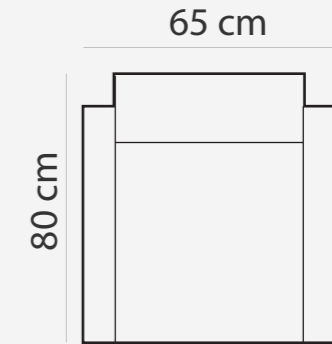

COMBINATIONS

ADDITIONAL INFORMATION

Height: 96cm
Sitting height: 44cm
Sitting depth: 50cm
Armrest: 5cm
Fabric: Lumiere 701

LEG COLORS

	01 Natural
	03 Dark Brown
	04 Black
	05 Oiled Oak (extra price)
	07 White (extra price)