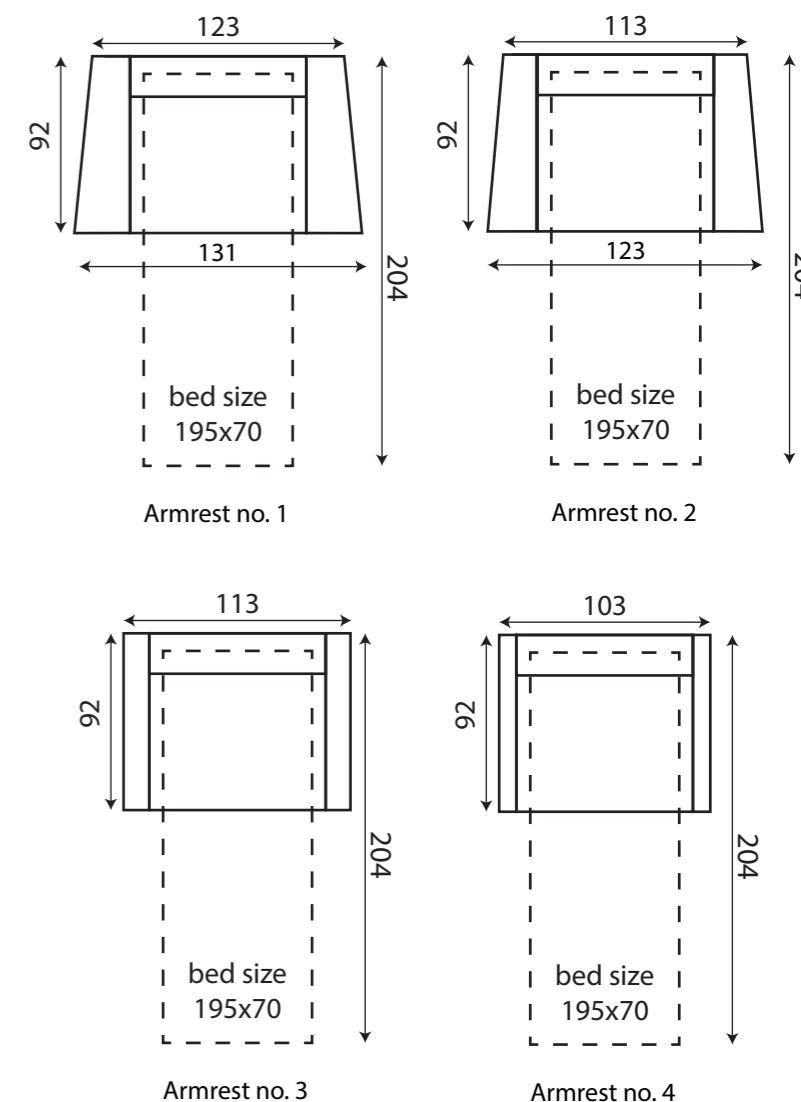

Height: 88 cm
 Sitting height: 46 cm
 Armrest: 11 cm
 Sitting depth: 60 cm
 Dec. pillows: 2 pcs.

LEGS

Will soon have new legs (same legs, but higher):

LEG COLORS

ARMRESTS

MEASUREMENTS

for different combination options

COMBINATIONS

PADOVA 2 BS (armrest 1)

Padova 140
bed mattress width 140cm
bed frame width 160cm

PADOVA 3 BS (armrest 1)

Padova 160
bed mattress width 160cm
bed frame width 180cm

ADDITIONAL INFORMATION

Height: 81 cm
Sitting height: 42 cm
Dec. pillows: 0

PADOVA 3BS (armrest 3)

PADOVA 2BS (armrest 4)

PADOVA 3BS (armrest 4)

PADOVA 70

PADDING: Polyurethane Foam HR35
 FRAME: Birch plywood & pine

COMBINATIONS

ADDITIONAL INFORMATION

Height: 81 cm
 Sitting height: 45 cm
 Sitting width: 83 cm
 Sitting depth: 58 cm
 Dec. pillows: 0

ARMRESTS

Measurements tolerance +/- 3 cm

MEASUREMENTS

PLAZA 1

Plaza 1 is also available with 100cm cushion (full width 146cm). 80cm cushion is standard.

PLAZA 2

243 cm

PLAZA 3