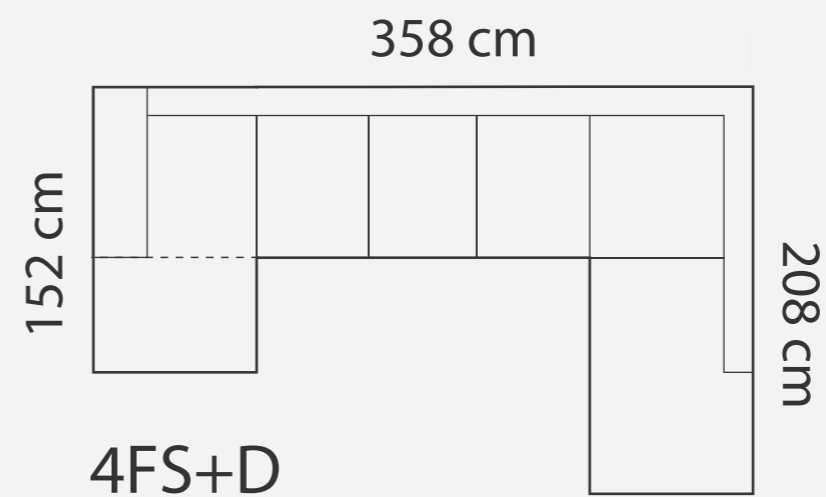

FALCON

COMBINATIONS