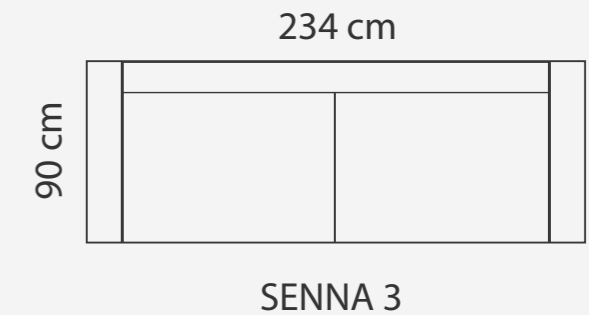

COMBINATIONS