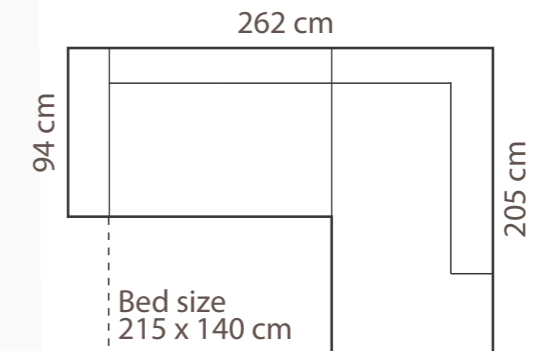

COMBINATIONS

ANDREA 2BS + CDbox