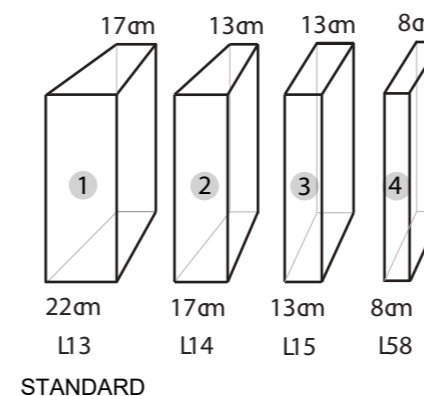

PADOVA 70

PADDING: Polyurethane Foam HR35
FRAME: Birch plywood & pine

COMBINATIONS

ADDITIONAL INFORMATION

Height: 81 cm
Sitting height: 45 cm
Sitting width: 83 cm
Sitting depth: 58 cm
Dec. pillows: 0

LEGS

LEG COLORS

- 01 Natural
- STANDARD 03 Dark Brown
- 04 Black
- 05 Oiled Oak (extra price)
- 07 White (extra price)

ARMRESTS