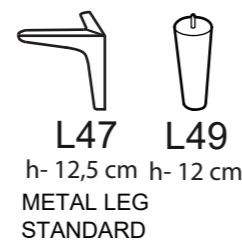

IDA 3

OTTOMAN

ADDITIONAL INFORMATION

Height: 86 cm
 Sitting height: 46 cm
 Armrest: 12 cm
 Dec. pillows: 2 pcs.

LEGS

L48
 h- 13 cm
 METAL LEG
 STANDARD

L49
 h- 12 cm

WOODEN LEG COLORS

Height: 84 cm
 Sitting height: 46 cm
 Armrest: 12 cm
 Dec. pillows: 2 pcs.

LEGS

WOODEN LEG COLORS

-  01 Natural
-  03 Dark Brown
-  04 Black
-  05 Oiled Oak (extra price)
-  07 White (extra price)
-  08 Oak stain

Height: 82 cm
Sitting height: 42 cm
Armrest: 12 cm
Dec. pillows: 2 pcs.

LEGS

WOODEN LEG COLORS

-  01 Natural
-  03 Dark Brown
-  04 Black
-  05 Oiled Oak (extra price)
-  07 White (extra price)
-  08 Oak stain