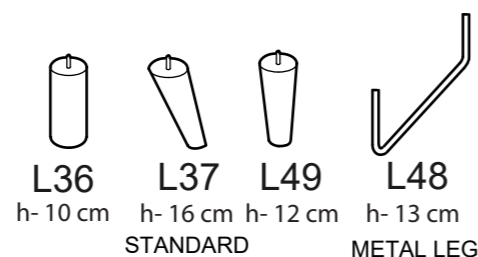

Dane

EASY

PADDING: Polyurethane Foam HR35
FRAME: Birch plywood & pine

COMBINATIONS

EASY 3 BS

EASY 2BS+DBOX

ADDITIONAL INFORMATION

Height: 93 cm
Sitting height: 47 cm
Armrest: 16 cm
Dec. pillows: 0 pcs.

ADDITIONAL INFORMATION

Height: 80 cm
 Sitting height: 45 cm
 Armrest: 7 cm
 Dec. pillows: 2 pcs.

LEGS

WOODEN LEG COLORS

-  01 Natural
-  STANDARD 03 Dark Brown
-  04 Black
-  05 Oiled Oak (extra price)
-  07 White (extra price)
-  08 Oak stain

ELLEN

PADDING: Polyurethane Foam HR35
 FRAME: Birch plywood & pine

COMBINATIONS

ELLEN 2BS+DBOX

ADDITIONAL INFORMATION

Height: 85 cm
 Sitting height: 45 cm
 Armrest: 12 cm
 Sitting depth: 55 cm
 Dec. pillows: 0 pcs.