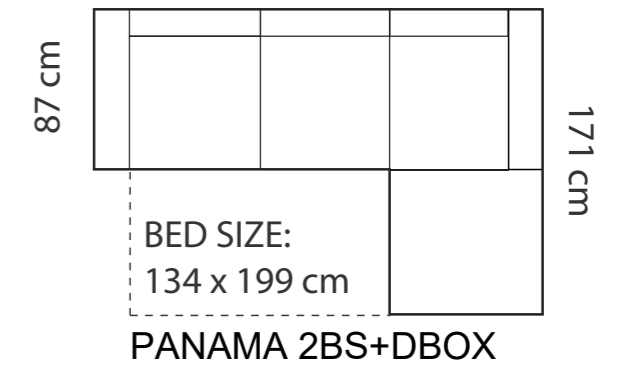

PANAMA 240 cm, PINEA 250 cm

ADDITIONAL INFORMATION

Height: 82 cm
 Sitting height: 43 cm
 Dec. pillows: 2 pcs.

LEGS

L61
 h- 7 cm
 5,5 x 9,5 cm
 STANDARD

LEG COLORS

-  01 Natural
-  STANDARD 03 Dark Brown
-  04 Black
-  05 Oiled Oak (extra price)
-  07 White (extra price)
-  08 Oak stain