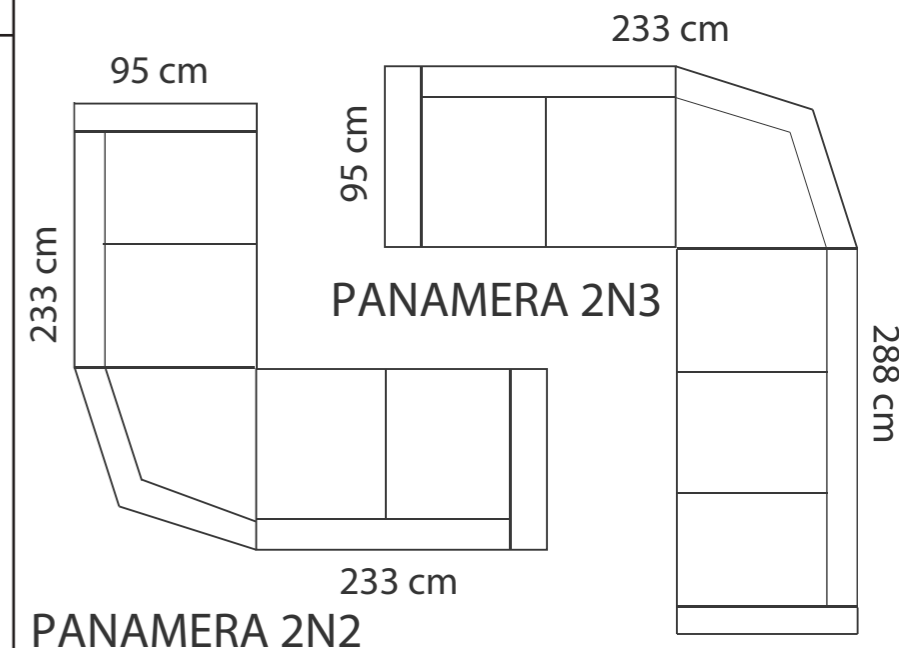

PANAMA 240 cm, PINEA 250 cm

ADDITIONAL INFORMATION

Height: 82 cm
 Sitting height: 43 cm
 Dec. pillows: 2 pcs.

LEGS

L61
 h- 7 cm
 5,5 x 9,5 cm
 STANDARD

LEG COLORS

-  01 Natural
-  STANDARD 03 Dark Brown
-  04 Black
-  05 Oiled Oak (extra price)
-  07 White (extra price)
-  08 Oak stain

ADDITIONAL INFORMATION

Height: 104 cm
 Sitting height: 44 / 48 cm
 Armrest: 13 cm
 Dec. pillows: 0 pcs.

LEGS

L17
 h- 6 cm
 STANDARD

L22
 7 x 7 cm
 h- 10 cm

LEG COLORS

01 Natural

STANDARD

ARMRESTS

Measurements tolerance +/- 3 cm

MEASUREMENTS

PLAZA 1

Plaza 1 is also available with 100cm cushion (full width 146cm). 80cm cushion is standard.

PLAZA 2

243 cm

PLAZA 3