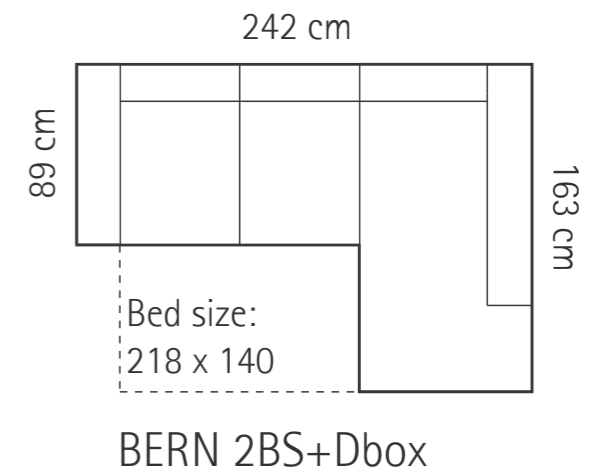

ARENA

FRAME: Birch plywood & pine
PADDING: Polyurethane Foam HR35130
BACK CUSHIONS: Fiber 100% 22cm

MEASUREMENTS

Arena D+2.5

ADDITIONAL INFORMATION

Height: 85 cm
Sitting height: 45 cm
Sitting depth: 56 cm
Sitting width: 90 cm
Armrest: 21cm
Dec. pillows: 2 pcs

Ateena FS XL

Ateena 3C2

Ateena 2C2

ADDITIONAL INFORMATION

Height: 85cm
 Sitting height: 45cm
 Sitting depth: 50cm
 Sitting width: 74 / 100cm
 Armrest: 10cm
 Dec. pillows: 0 pcs

LEGS

L87
 Ø 3 cm
 h- 19 cm
 ● black metal leg

05 Oiled Oak (extra price)

BERN

PADDING: Polyurethane Foam HR30
FRAME: Birch plywood & pine

Square pillows - "heittotyyny" (standard)

COMBINATIONS

ADDITIONAL INFORMATION

Height: 85 cm
Sitting height: 44 cm
Armrest: 12 cm
Dec. pillows: 2

COMBINATIONS

BONITA 1

BONITA 2

BONITA 3

BONITA 2N2

BONITA 2N3

ADDITIONAL INFORMATION

Height: 104 cm
Sitting height: 44 cm
Armrest: 13cm
Dec. pillows: 0