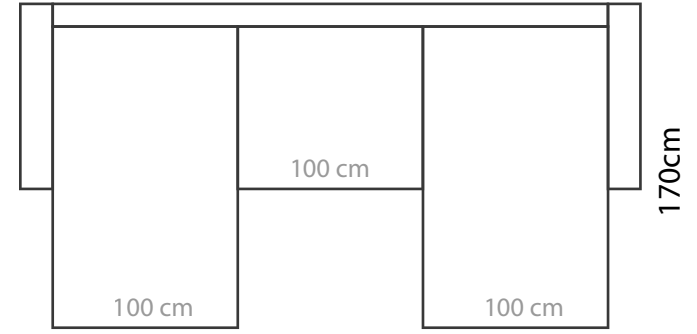

ARMRESTS

Measurements tolerance +/- 3 cm

MEASUREMENTS

PLAZA 1

Plaza 1 is also available with 100cm cushion (full width 146cm). 80cm cushion is standard.

PLAZA 2

243 cm

PLAZA 3

PLAZA 2C1 (100cm)

MEASUREMENTS

for different combination options

PLAZA 3+C+3+D
403cm

PLAZA 2+C+3+D
403cm

PLAZA chaise
146cm

PLAZA 2+C+2+D
383cm

PLAZA 1+C+2+D
383cm

PLAZA 1+C+1+D
303cm

1 is also available with 100cm cushion.
80cm cushion is standard.

EXTRAS

PLAZA D +1 (100cm) + D
356cm

100x70 ottoman fits right here

PRESTON, DUNE

PADDING: Polyurethane Foam HR35
 FRAME: Birch plywood & pine