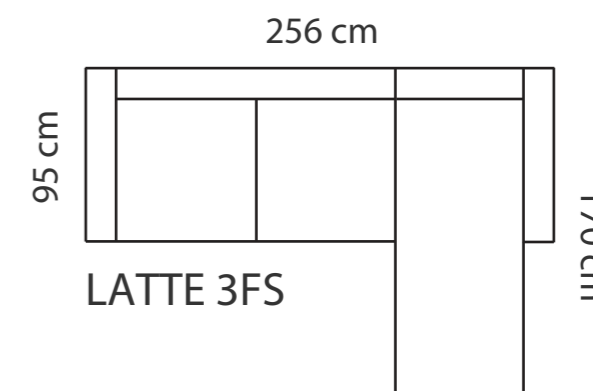

ISABELLA L D+2

ISABELLA L 3FS

ADDITIONAL INFORMATION

Height: 78 cm
 Sitting height: 45 cm
 Sitting depth: 60 cm
 Armrest: 14 cm
 Dec. pillows: 0 pcs

LEGS

WOODEN LEG COLORS

-  01 Natural
-  03 Dark Brown
-  04 Black
-  05 Oiled Oak (extra price)

Korfu 3C2

Korfu 2C2

ADDITIONAL INFORMATION

Height: 85cm
Sitting height: 45cm
Sitting depth: 50cm
Sitting width: 74 / 100cm
Armrest: 10cm
Dec. pillows: 0 pcs

LEGS

L87
Ø 3 cm
h- 19 cm
● black metal leg

Korfu 3 from the back

Korfu ottoman
75x75

LATTE

PADDING: Feather, Polyurethane Foam HR35
 FRAME: Birch plywood & pine

COMBINATIONS

ADDITIONAL INFORMATION

Height: 88 cm
 Sitting height: 46 cm
 Armrest: 14 cm
 Sitting depth: 60 cm
 Dec. pillows: 2 pcs.

LEGS

LEA

PADDING: Polyurethane Foam E30
FRAME: Birch plywood & pine

COMBINATIONS

LEA 3 (2*85 - 189cm) - standard
LEA 3 L (3*60 - 204cm)
LEA 3 M (3*55 - 189cm)

ADDITIONAL INFORMATION

Height: 80 cm (standard)
Sitting height: 49 cm (standard)
Seat width: 55 / 60 / 83 cm
Seat depth: 53 cm
Armrest width: 12 cm
Decorative pillows: 2 pcs.
Decorative pillows (Ancona 1): 0 pcs.