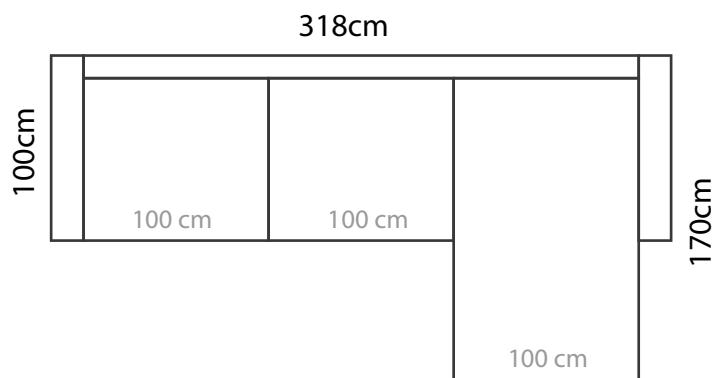

MEASUREMENTS
for different combination options

RIZZI 3+D