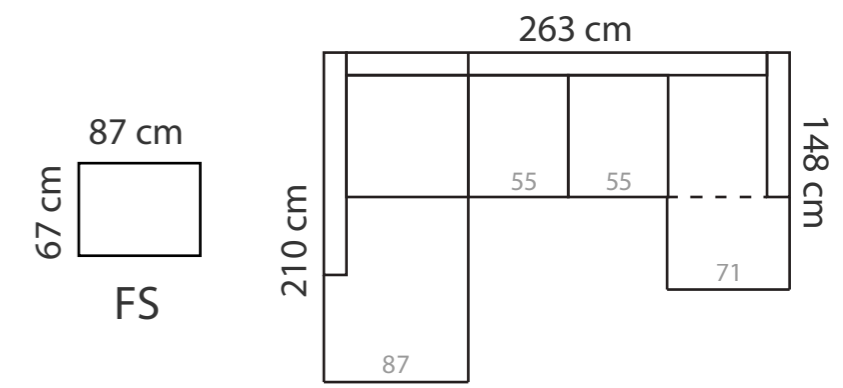

TOLEDO U - D+3FS

ADDITIONAL INFORMATION

Height: 80 cm (standard)
 Sitting height: 49 cm (standard)
 Seat width: 55 / 60 / 83 cm
 Seat depth: 53 cm
 Armrest width: 15 cm
 Decorative pillows: 2 pcs.
 Decorative pillows (Toledo 1): 0 pcs.