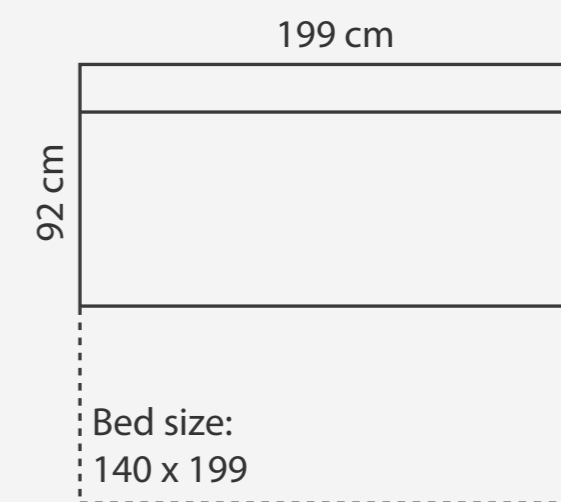

LEG COLORS

- 01 Natural
- STANDARD 03 Dark Brown
- 04 Black
- 05 Oiled Oak (extra price)
- 07 White (extra price)
- 08 Oak stain

DUNE