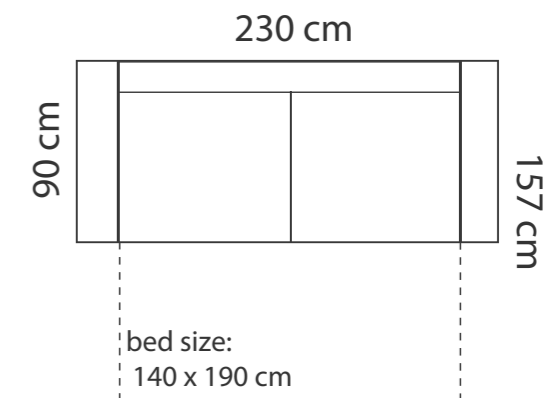

COMBINATIONS

VERDE 3BS