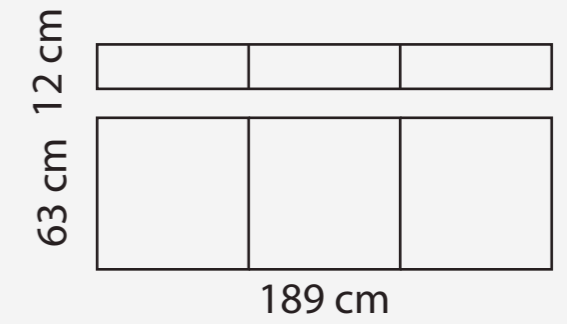

MEASUREMENTS

ADDITIONAL INFORMATION

Height: 40 cm
Sitting height: 40 cm
Sleeping area: 63 x 189 cm