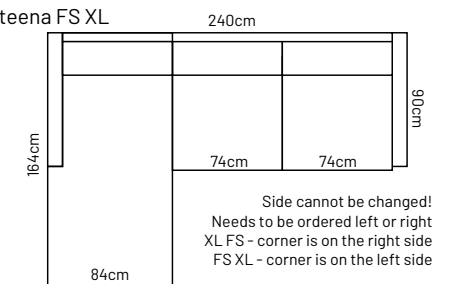

ARENA

FRAME: Birch plywood & pine
PADDING: Polyurethane Foam HR35130
BACK CUSHIONS: Fiber 100% 22cm

MEASUREMENTS

Arena D+2.5

ADDITIONAL INFORMATION

Height: 85 cm
Sitting height: 45 cm
Sitting depth: 56 cm
Sitting width: 90 cm
Armrest: 21cm
Dec. pillows: 2 pcs

Height: 85 cm
Sitting height: 45 cm
Sitting depth: 55 cm
Armrest: 10 cm
Dec. pillows: 0 pcs
Fabric: Soro 97

LEGS

WOODEN LEG COLORS

-  01 Natural
-  03 Dark Brown
-  04 Black
-  05 Oiled Oak (extra price)
-  07 White (extra price)
-  08 Oak stain

ATEENA

FRAME: Birch plywood & pine
 PADDING: Polyurethane Foam HR35
 BACK CUSHIONS: Fiber 100%

Ateena 3

MEASUREMENTS

Ateena ottoman 75x75

Ateena ottoman 100x60

Ateena 1

Ateena 2

Ateena FS XL

Ateena 3C2

Ateena 2C2

ADDITIONAL INFORMATION

Height: 85cm
 Sitting height: 45cm
 Sitting depth: 50cm
 Sitting width: 74 / 100cm
 Armrest: 10cm
 Dec. pillows: 0 pcs

LEGS

L87
 Ø 3 cm
 h- 19 cm
 ● black metal leg