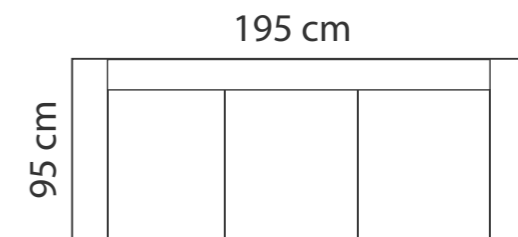

PANAMERA

PADDING: Polyurethane Foam HR35
FRAME: Birch plywood & pine

COMBINATIONS

PANAMERA 2

ADDITIONAL INFORMATION

Height: 104 cm
Sitting height: 44 / 48 cm
Armrest: 13 cm
Dec. pillows: 0 pcs.

LEGS

L17
h- 6 cm
STANDARD

L22
7 x 7 cm
h- 10 cm

LEG COLORS

01 Natural

STANDARD

03 Dark Brown

04 Black

05 Oiled Oak (extra price)

07 White (extra price)