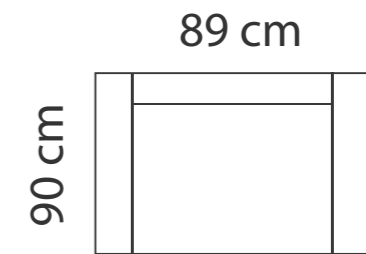

COMBINATIONS

ELLE 1