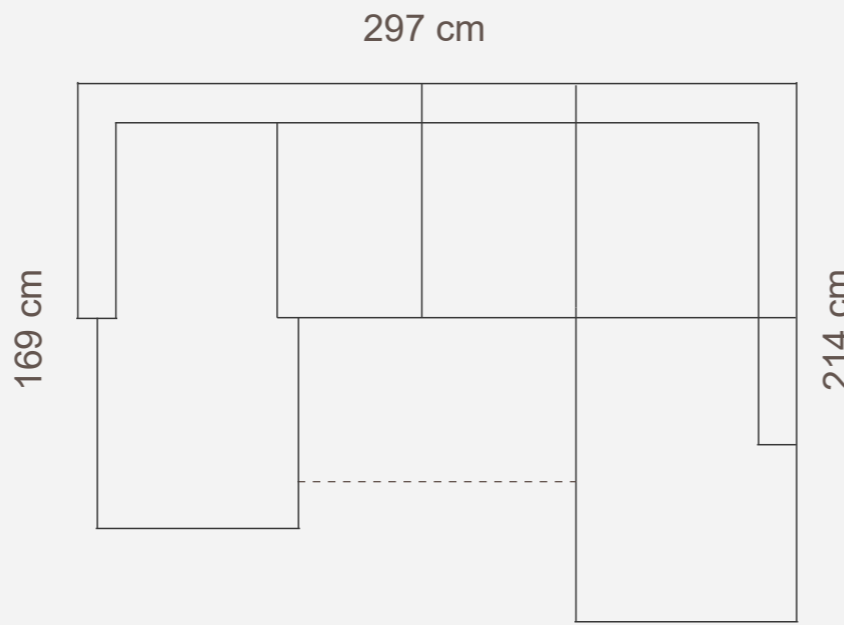

RAMOS DBOX+2BS
(combination 2)

RAMOS DBOX+ 2BS+C+sDBOX
(combination 5)