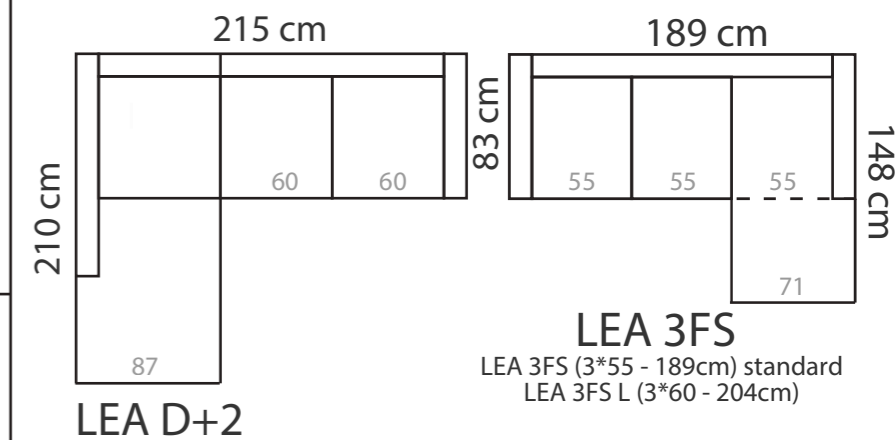

Korfu 3C2

Korfu 2C2

ADDITIONAL INFORMATION

Height: 85cm
Sitting height: 45cm
Sitting depth: 50cm
Sitting width: 74 / 100cm
Armrest: 10cm
Dec. pillows: 0 pcs

LEGS

L87
Ø 3 cm
h- 19 cm
● black metal leg

Korfu 3 from the back

Korfu ottoman
75x75

LATTE

PADDING: Feather, Polyurethane Foam HR35
 FRAME: Birch plywood & pine

COMBINATIONS

ADDITIONAL INFORMATION

Height: 88 cm
 Sitting height: 46 cm
 Armrest: 14 cm
 Sitting depth: 60 cm
 Dec. pillows: 2 pcs.

LEGS

LEA

PADDING: Polyurethane Foam E30
FRAME: Birch plywood & pine

COMBINATIONS

LEA 3 (2*85 - 189cm) - standard
LEA 3 L (3*60 - 204cm)
LEA 3 M (3*55 - 189cm)

ADDITIONAL INFORMATION

Height: 80 cm (standard)
Sitting height: 49 cm (standard)
Seat width: 55 / 60 / 83 cm
Seat depth: 53 cm
Armrest width: 12 cm
Decorative pillows: 2 pcs.
Decorative pillows (Ancona 1): 0 pcs.