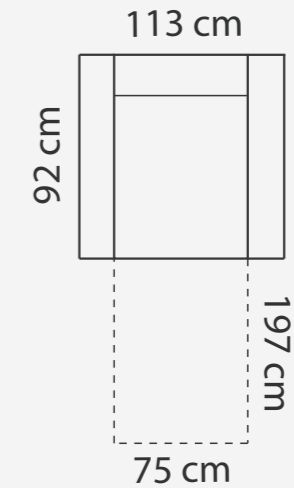

ISABELLA L D+2

ISABELLA L 3FS

ADDITIONAL INFORMATION

Height: 78 cm
 Sitting height: 45 cm
 Sitting depth: 60 cm
 Armrest: 14 cm
 Dec. pillows: 0 pcs

LEGS

WOODEN LEG COLORS

-  01 Natural
-  03 Dark Brown
-  04 Black
-  05 Oiled Oak (extra price)

LEGS

LEA

PADDING: Polyurethane Foam E30
FRAME: Birch plywood & pine

COMBINATIONS

LEA 3 (2*85 - 189cm) - standard
LEA 3 L (3*60 - 204cm)
LEA 3 M (3*55 - 189cm)

ADDITIONAL INFORMATION

Height: 80 cm (standard)
Sitting height: 49 cm (standard)
Seat width: 55 / 60 / 83 cm
Seat depth: 53 cm
Armrest width: 12 cm
Decorative pillows: 2 pcs.
Decorative pillows (Ancona 1): 0 pcs.

MEASUREMENTS

ADDITIONAL INFORMATION

Height: 90 cm
Sitting height: 43 cm
Dec. pillows: 2 pcs.
Armrest: 15cm
Sitting depth: 50 cm

LEGS

LEG COLORS

- 01 Natural
- STANDARD 03 Dark Brown
- 04 Black
- 05 Oiled Oak
- 07 White
- 08 Oak stain

LIA

PIA

COMBINATIONS

MIA 1BS

MIA 2BS

MIA 2,5 BS

ADDITIONAL INFORMATION

Height: 88 cm
 Sitting height: 43 cm
 Dec. pillows: 0 pcs