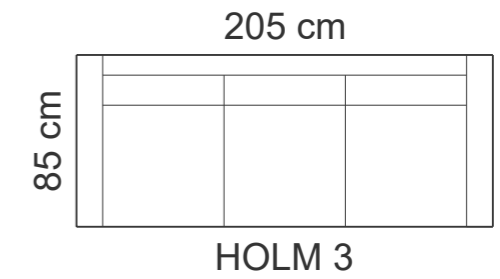

COMBINATIONS