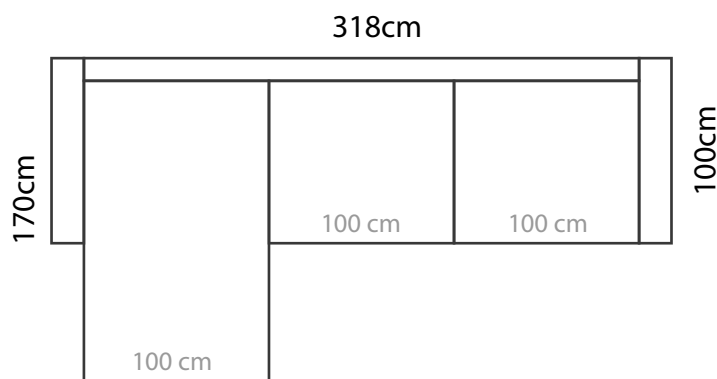

MEASUREMENTS
for different combination options

RIZZI D+3