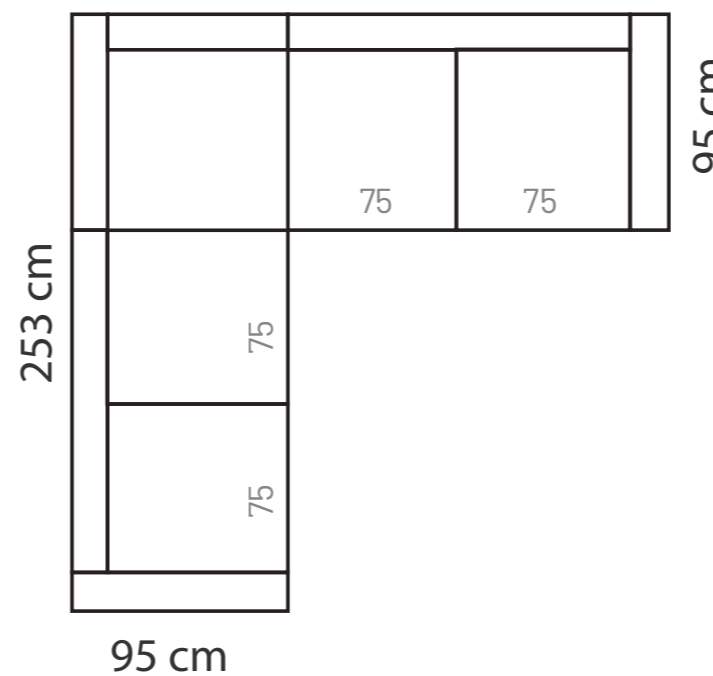

MOCCA 2C2
253 cm