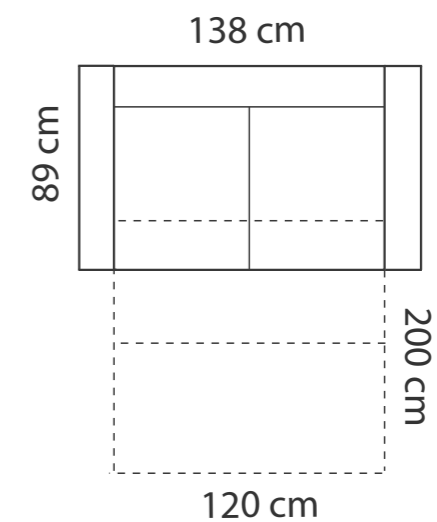

COMBINATIONS

SIERRA 2BS

ADDITIONAL INFORMATION

Height: 86 cm
Sitting height: 45 cm
Dec. pillows: 0 pcs
Armrest: 9 cm

LEGS

L16
h: 3cm

LEG COLORS

01 Natural

03 Dark Brown

04 Black

05 Oiled Oak (extra price)