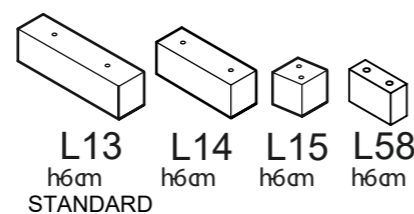

PADOVA

PADDING: Polyurethane Foam HR35
FRAME: Birch plywood & pine

COMBINATIONS

PADOVA 2 BS (armrest 1)

Padova 140
bed mattress width 140cm
bed frame width 160cm

PADOVA 3 BS (armrest 1)

Padova 160
bed mattress width 160cm
bed frame width 180cm

ADDITIONAL INFORMATION

Height: 81 cm
Sitting height: 42 cm
Dec. pillows: 0

LEGS

LEG COLORS

ARMRESTS