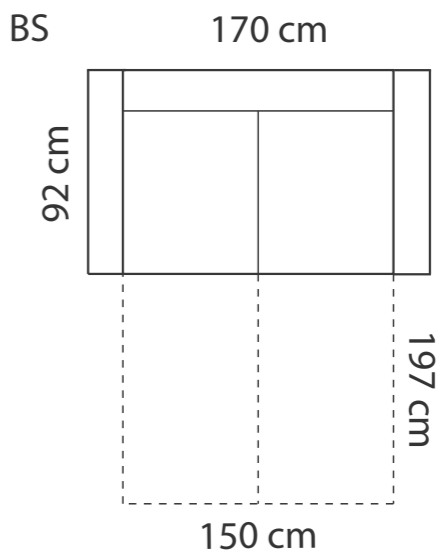

PIA

PADDING: Polyurethane Foam HR35
FRAME: Birch plywood & pine

COMBINATIONS

PIA 1BS

PIA 2BS

PIA 2,5 BS

ADDITIONAL INFORMATION

Height: 88 cm
Sitting height: 43 cm
Dec. pillows: 0 pcs

LEGS

L17
h-6 cm
STANDARD PIA

LEG COLORS

01 Natural

03 Dark Brown

04 Black

05 Oiled Oak (extra price)