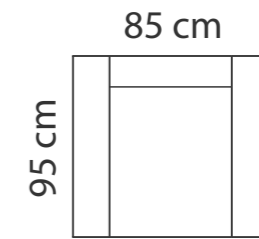

COMBINATIONS