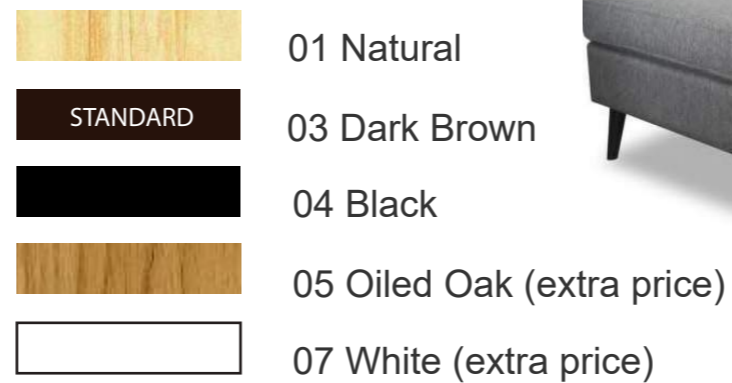

LEGS

LEG COLORS