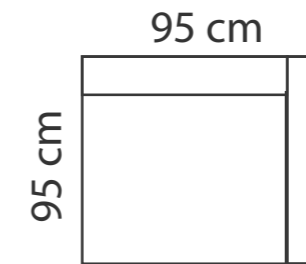

COMBINATION CORNER UNITS

MOCCA C
new corner unit
can be attached to Mocca 1, 2 & 3

1C1, 1C2, 2C2, 2C3, 3C3, 1C3