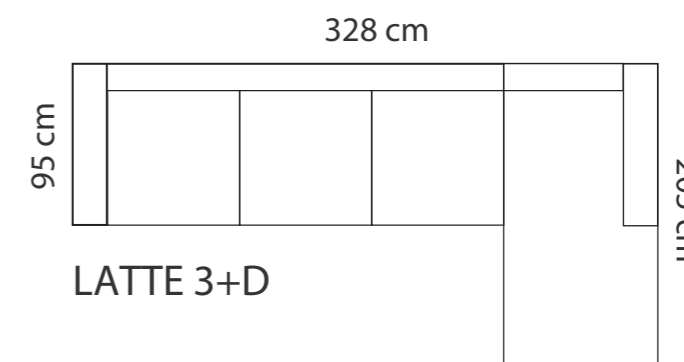

COMBINATIONS