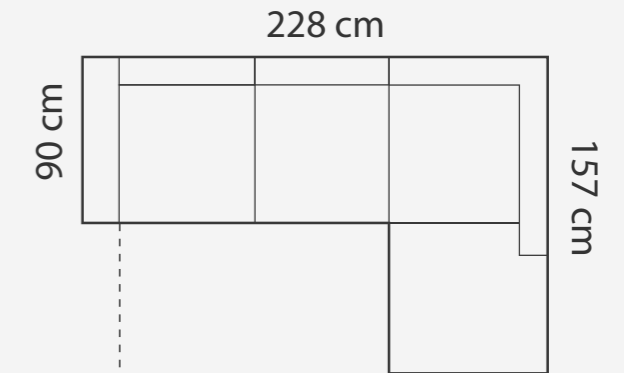

ADDITIONAL INFORMATION

Height: 80 cm
 Sitting height: 45 cm
 Armrest: 7 cm
 Dec. pillows: 2 pcs.

LEGS

WOODEN LEG COLORS

-  01 Natural
-  STANDARD 03 Dark Brown
-  04 Black
-  05 Oiled Oak (extra price)
-  07 White (extra price)
-  08 Oak stain

ELLEN

PADDING: Polyurethane Foam HR35
 FRAME: Birch plywood & pine

COMBINATIONS

ELLEN 2BS+DBOX

ADDITIONAL INFORMATION

Height: 85 cm
 Sitting height: 45 cm
 Armrest: 12 cm
 Sitting depth: 55 cm
 Dec. pillows: 0 pcs.