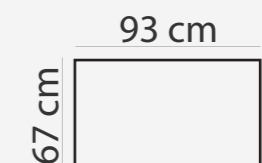

IRMA

PADDING: Polyurethane Foam HR35
FRAME: Birch plywood & pine

COMBINATIONS

OTTOMAN

ADDITIONAL INFORMATION

Height: 82 cm
Sitting height: 42 cm
Armrest: 12 cm
Dec. pillows: 2 pcs
Back pillow buttons:
1 pc. per pillow
Fabric: Monaco

LEGS

LEG COLORS