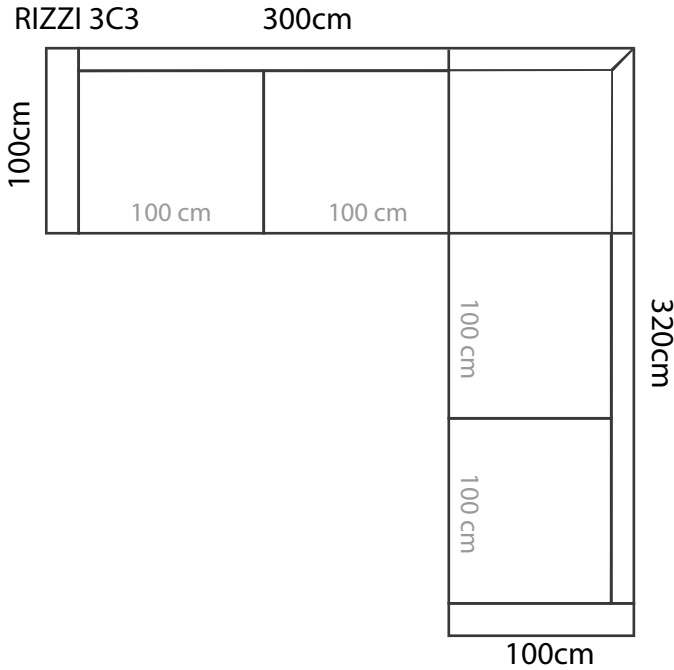

MEASUREMENTS
for different combination options

IN DEVELOPMENT can be ordered from 2020