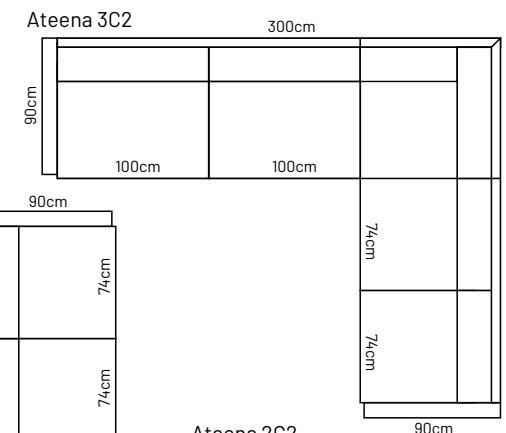

ARENA

FRAME: Birch plywood & pine
PADDING: Polyurethane Foam HR35130
BACK CUSHIONS: Fiber 100% 22cm

MEASUREMENTS

Arena D+2.5

ADDITIONAL INFORMATION

Height: 85 cm
Sitting height: 45 cm
Sitting depth: 56 cm
Sitting width: 90 cm
Armrest: 21cm
Dec. pillows: 2 pcs

LEGS

L47
13,5 x 13,5 cm
h- 12,5 cm
● silver metal leg
STANDARD

L88
14 x 14 cm
h- 13 cm
● oak stain wooden leg - 08

ASPEN

PADDING: Polyurethane Foam E30
FRAME: Birch plywood & pine

MEASUREMENTS

ADDITIONAL INFORMATION

Height: 85 cm
Sitting height: 45 cm
Sitting depth: 55 cm
Armrest: 10 cm
Dec. pillows: 0 pcs
Fabric: Soro 97

LEGS

WOODEN LEG COLORS

-  01 Natural
-  03 Dark Brown
-  04 Black
-  05 Oiled Oak (extra price)
-  07 White (extra price)
-  08 Oak stain

Ateena FS XL

Ateena 3C2

Ateena 2C2

ADDITIONAL INFORMATION

Height: 85cm
 Sitting height: 45cm
 Sitting depth: 50cm
 Sitting width: 74 / 100cm
 Armrest: 10cm
 Dec. pillows: 0 pcs

LEGS

L87
 Ø 3 cm
 h- 19 cm
 ● black metal leg