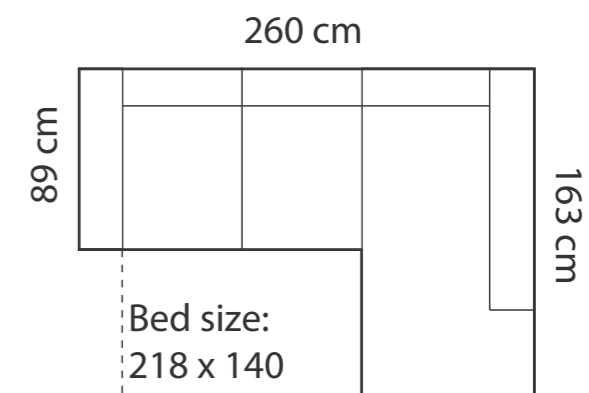

COMBINATIONS

SEVILLA 2BS+Dbox