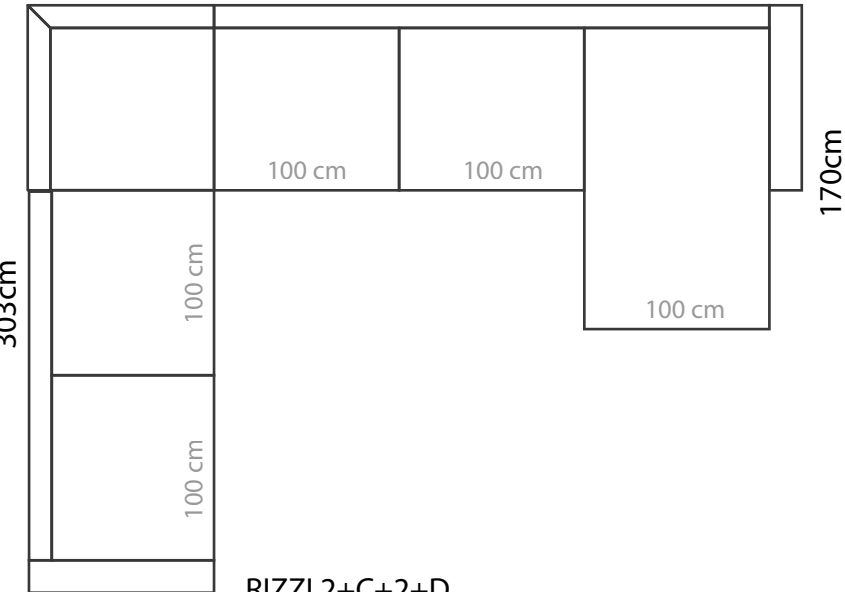

RIZZI D+1

MEASUREMENTS
for different combination options

IN DEVELOPMENT can be ordered from 2020

MEASUREMENTS

for different combination options

IN DEVELOPMENT can be ordered from 2020

RIZZI 3+C+3+D
383cm

RIZZI 2+C+3+D
383 cm