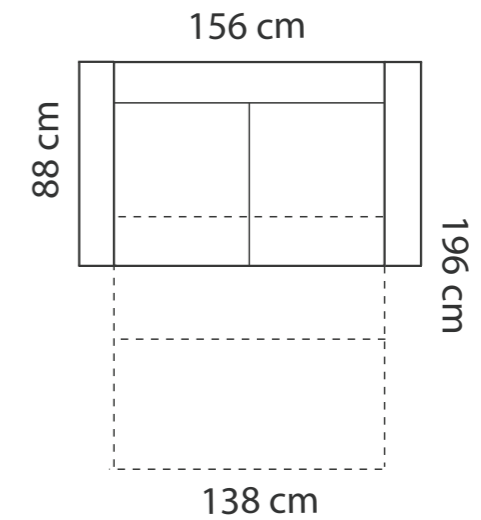

TORRES

PADDING: Polyurethane Foam E30
FRAME: Birch plywood & pine

COMBINATIONS

TORRES 2BS

ADDITIONAL INFORMATION

Height: 84 cm
Sitting height: 53 cm
Dec. pillows: 0 pcs

LEGS

L16
h: 3cm